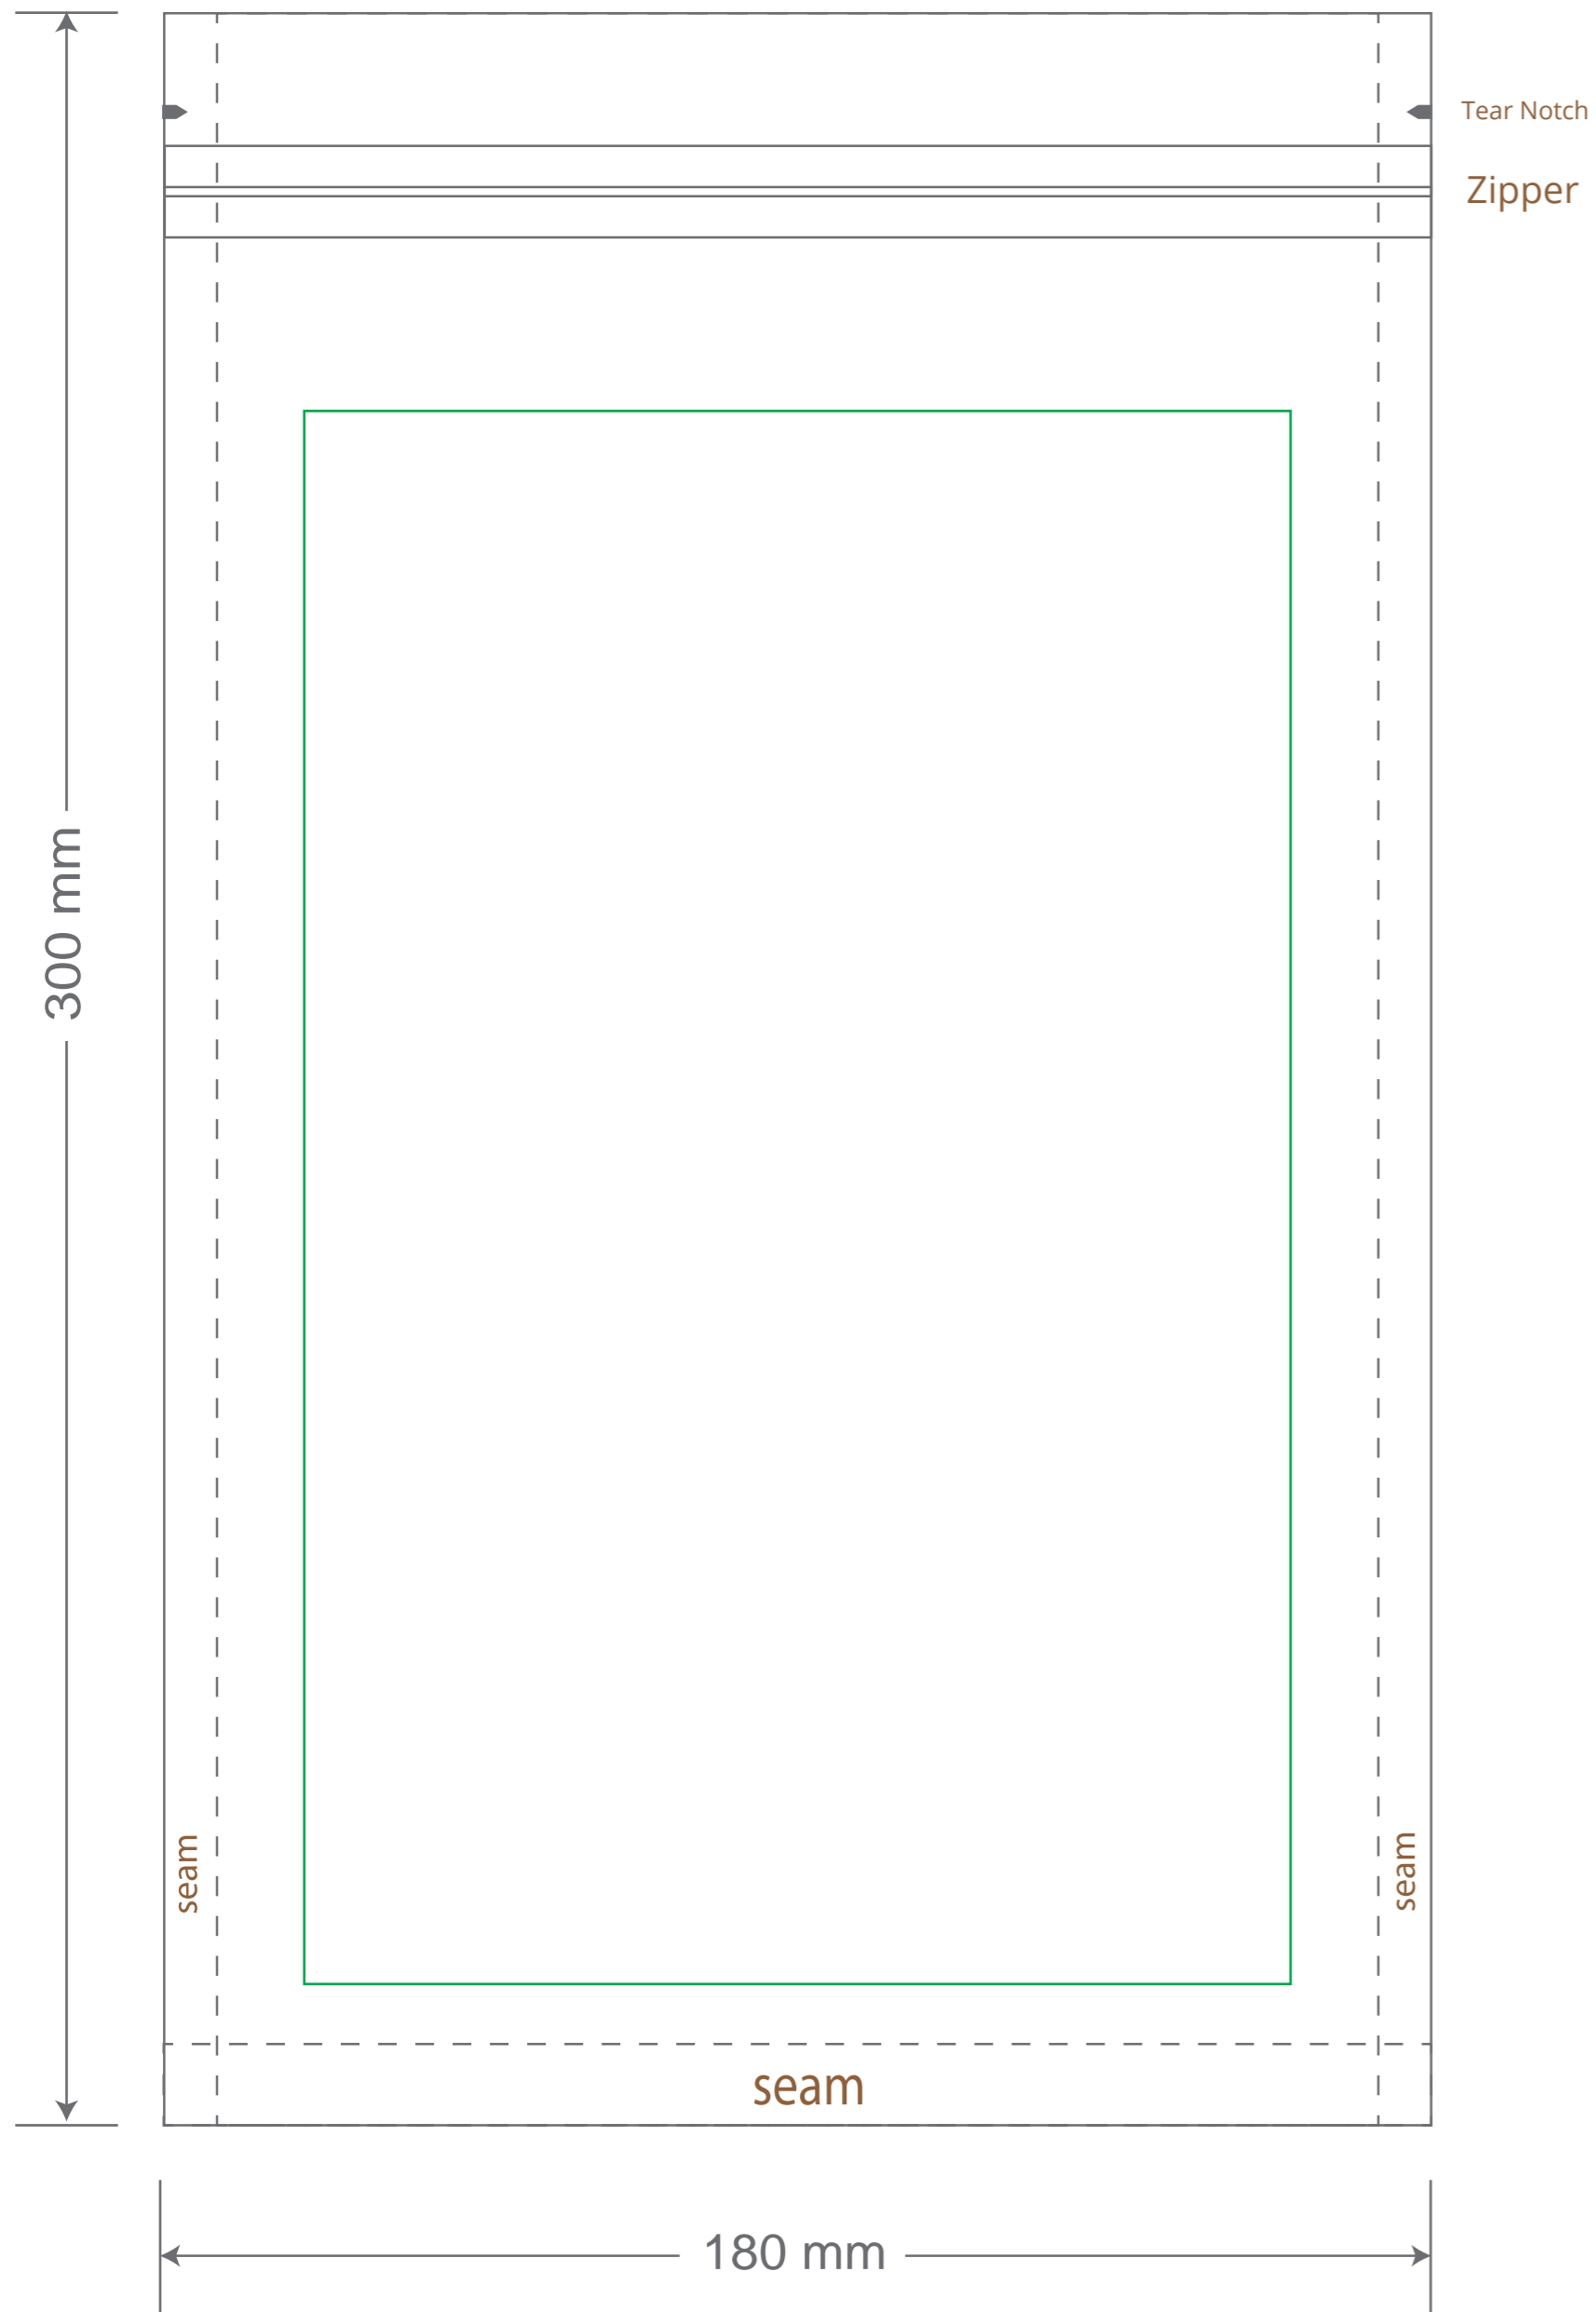

Front

Back

Green area is the bag area is the printing area, artwork with at most 2 colors for silkscreen printing.

Note: In Silkscreen printing Text font size must be bigger than 11pt can be clearly printed.