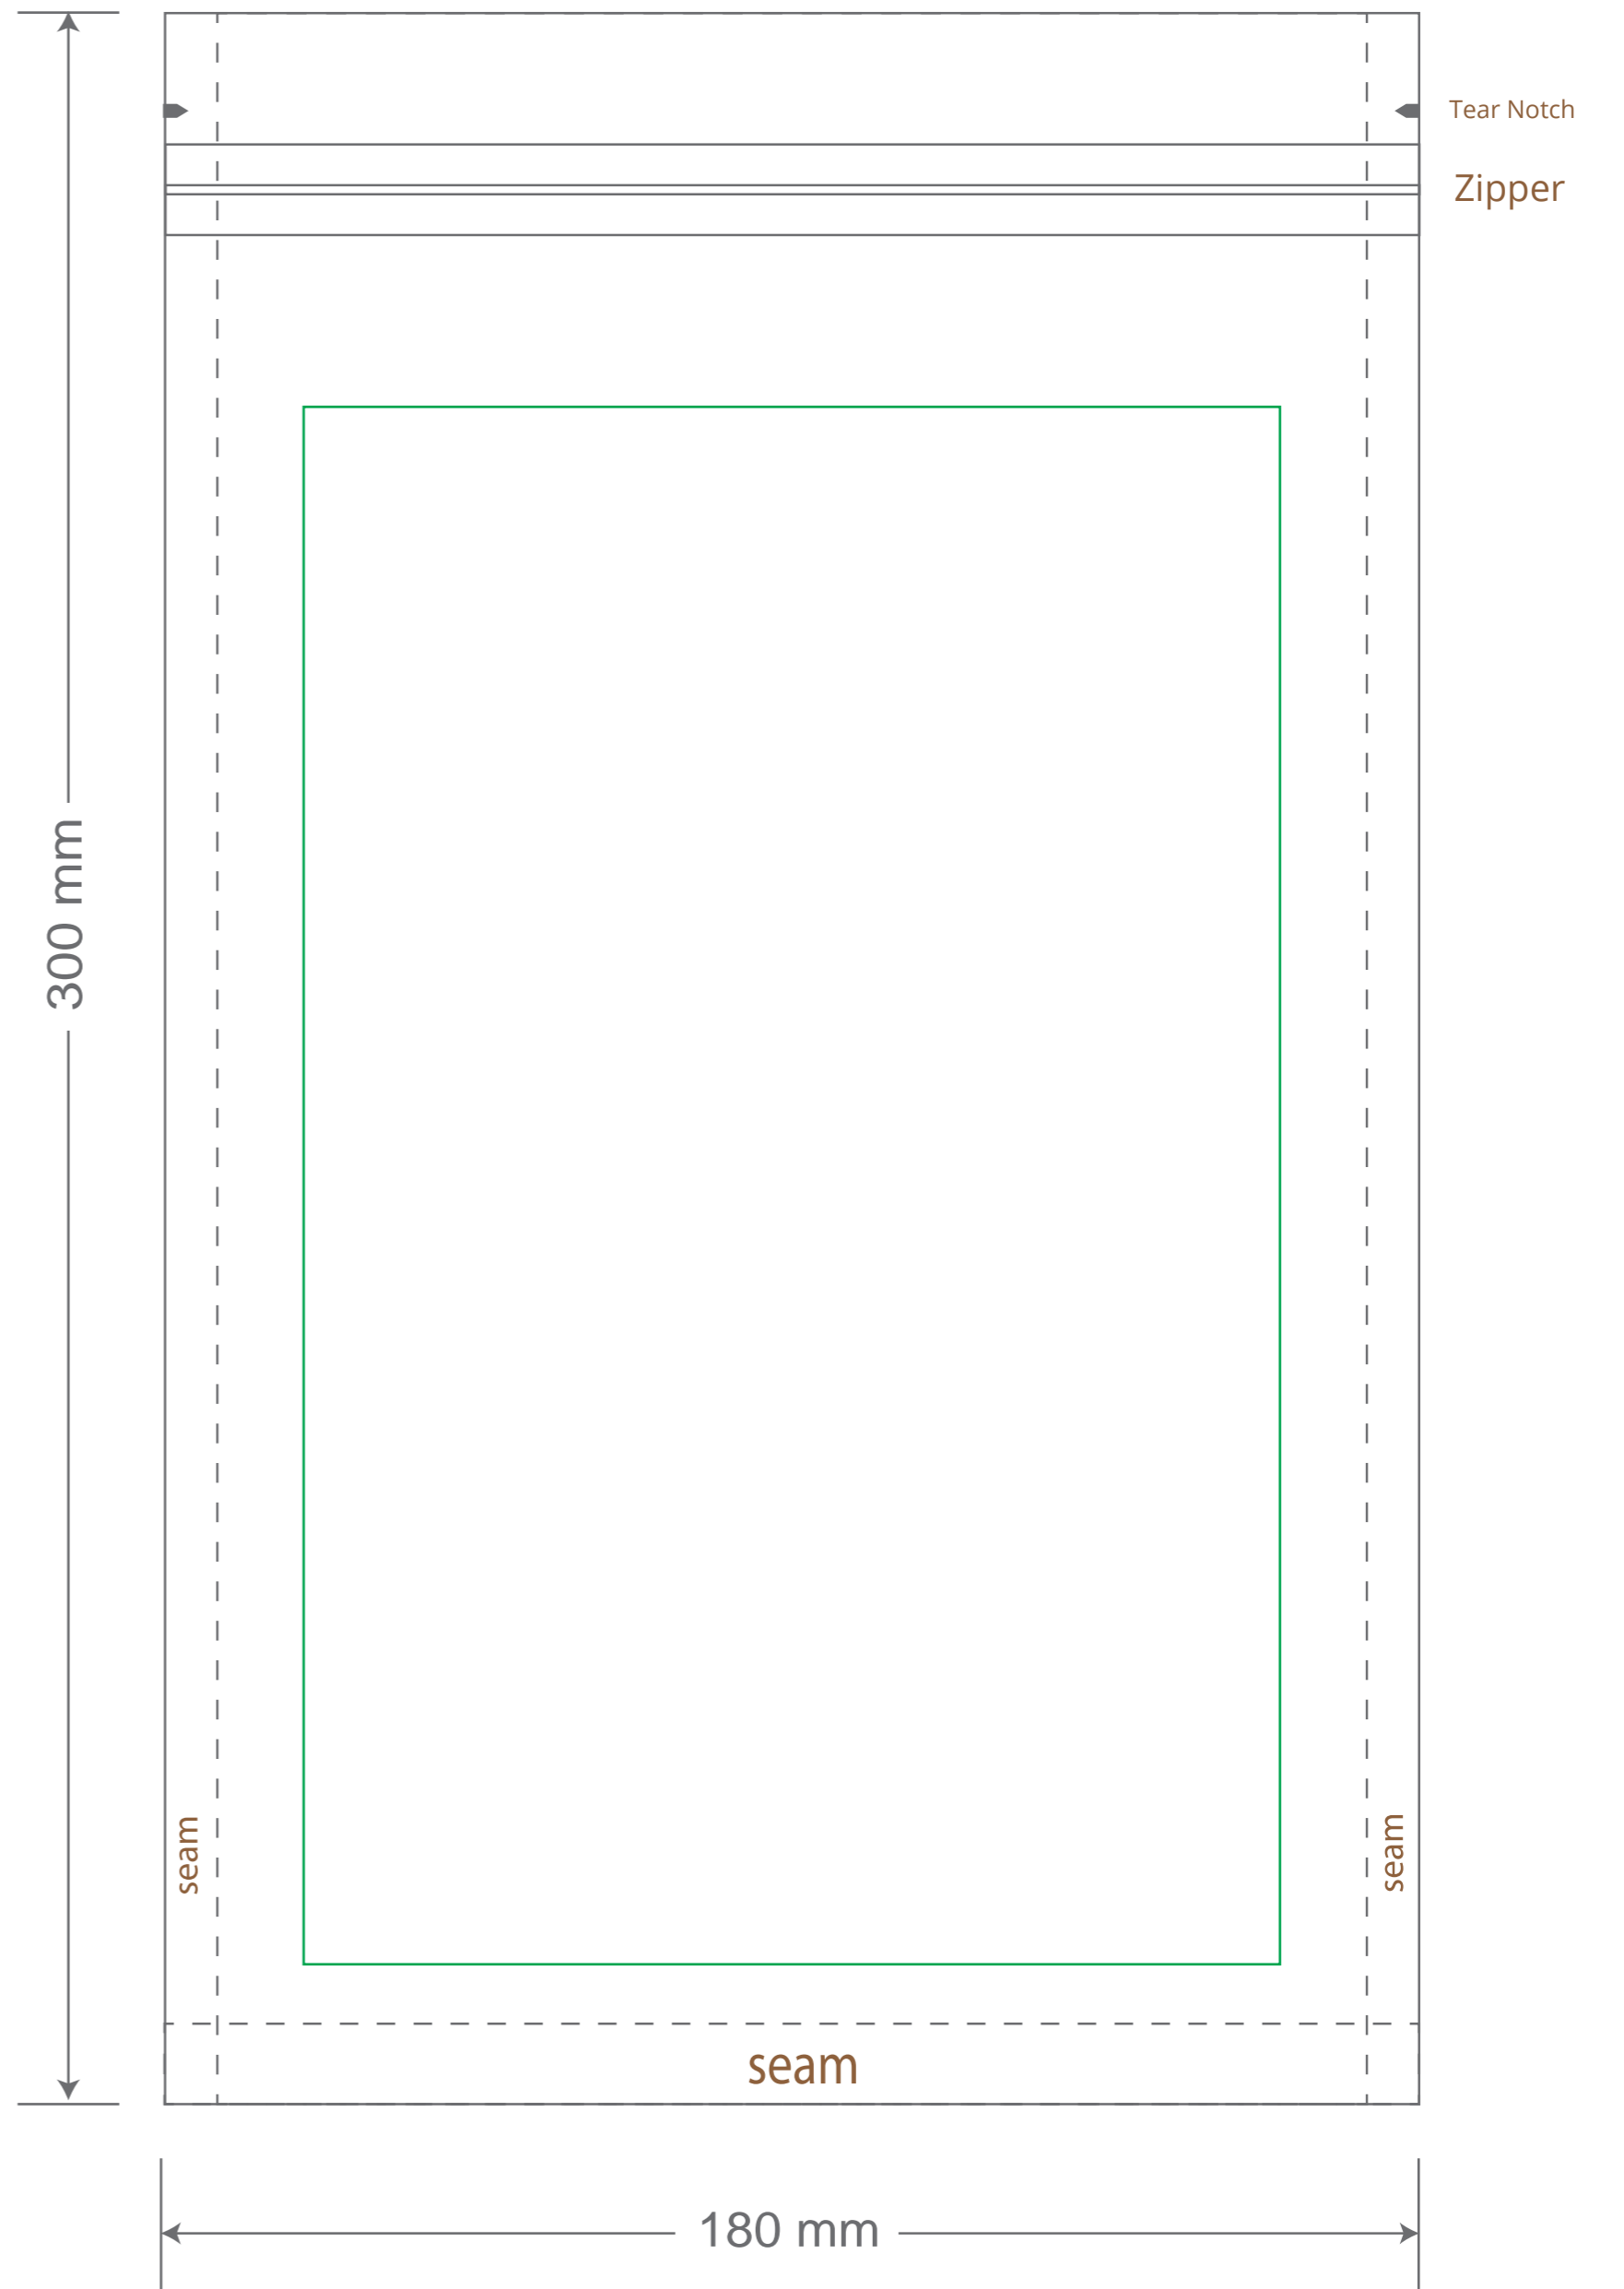

Front

Back

Green area is the bag area is the printing area, artwork with at most 2 colors for silkscreen printing.

Note: In Silkscreen printing Text font size must be bigger than 11pt can be clearly printed.