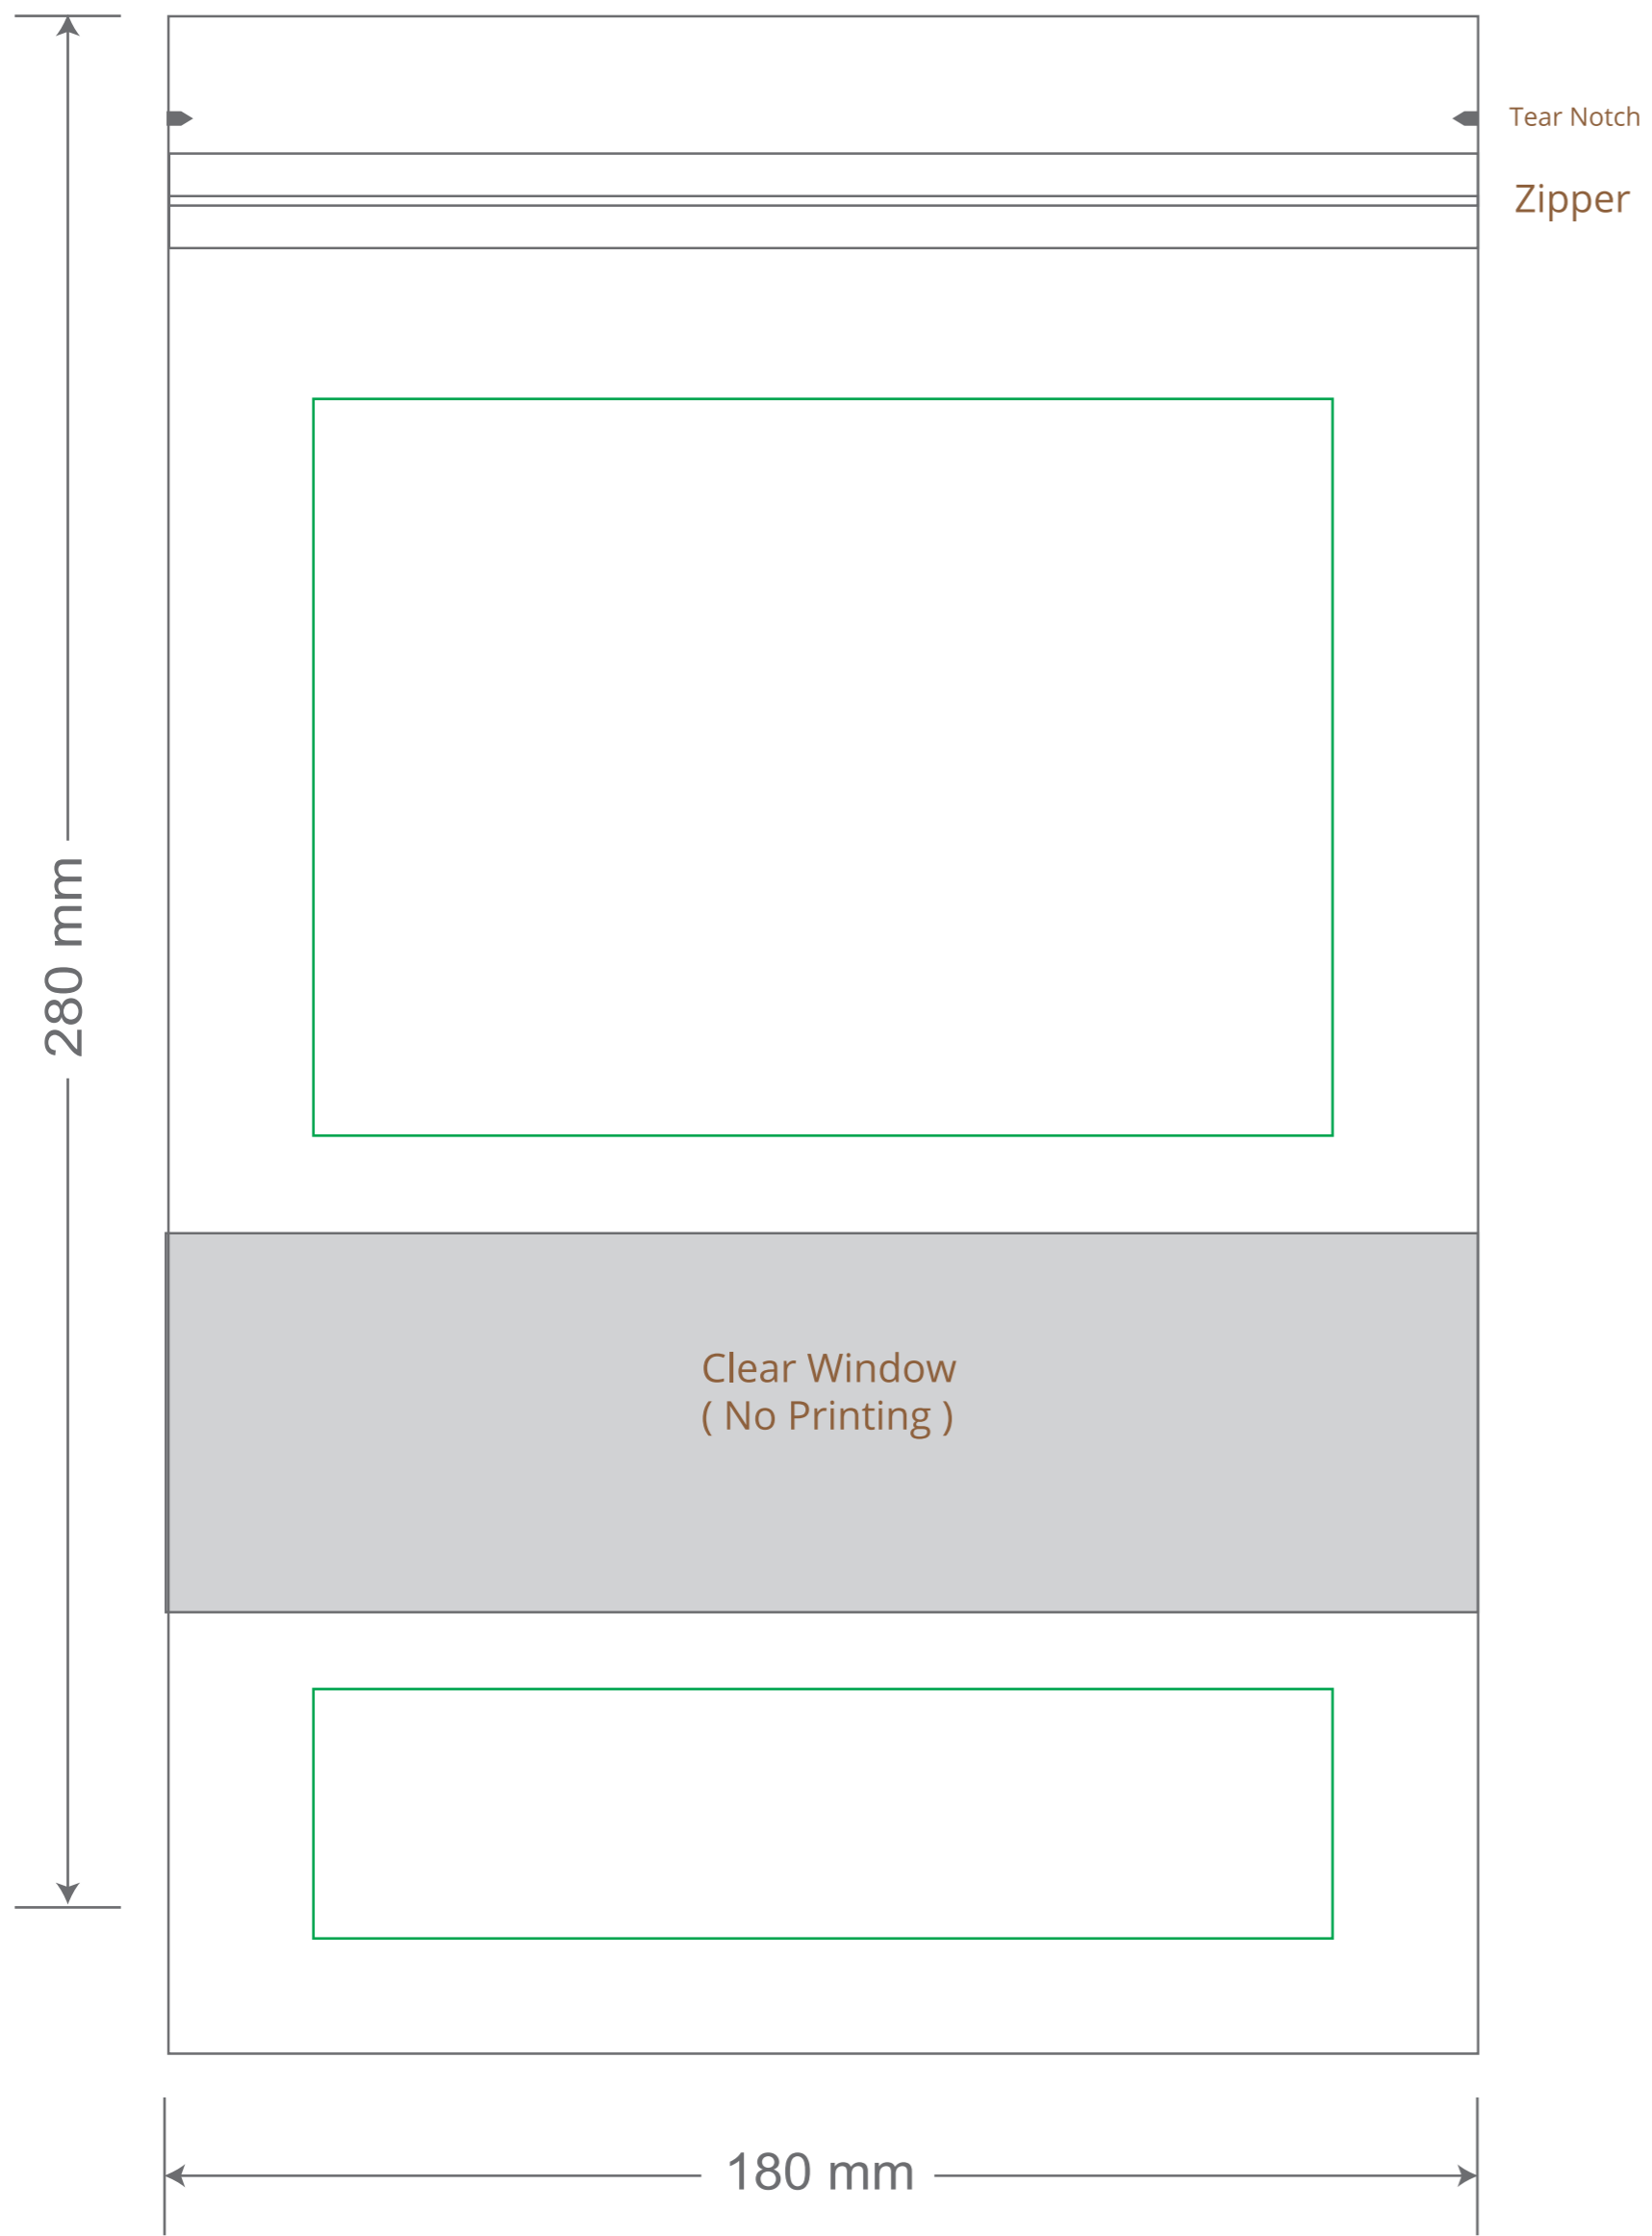

# Front

# Back

Green area is the bag area is the printing area, artwork with at most 2 colors for silkscreen printing.

Note: In Silkscreen printing Text font size must be bigger than 11pt can be clearly printed.