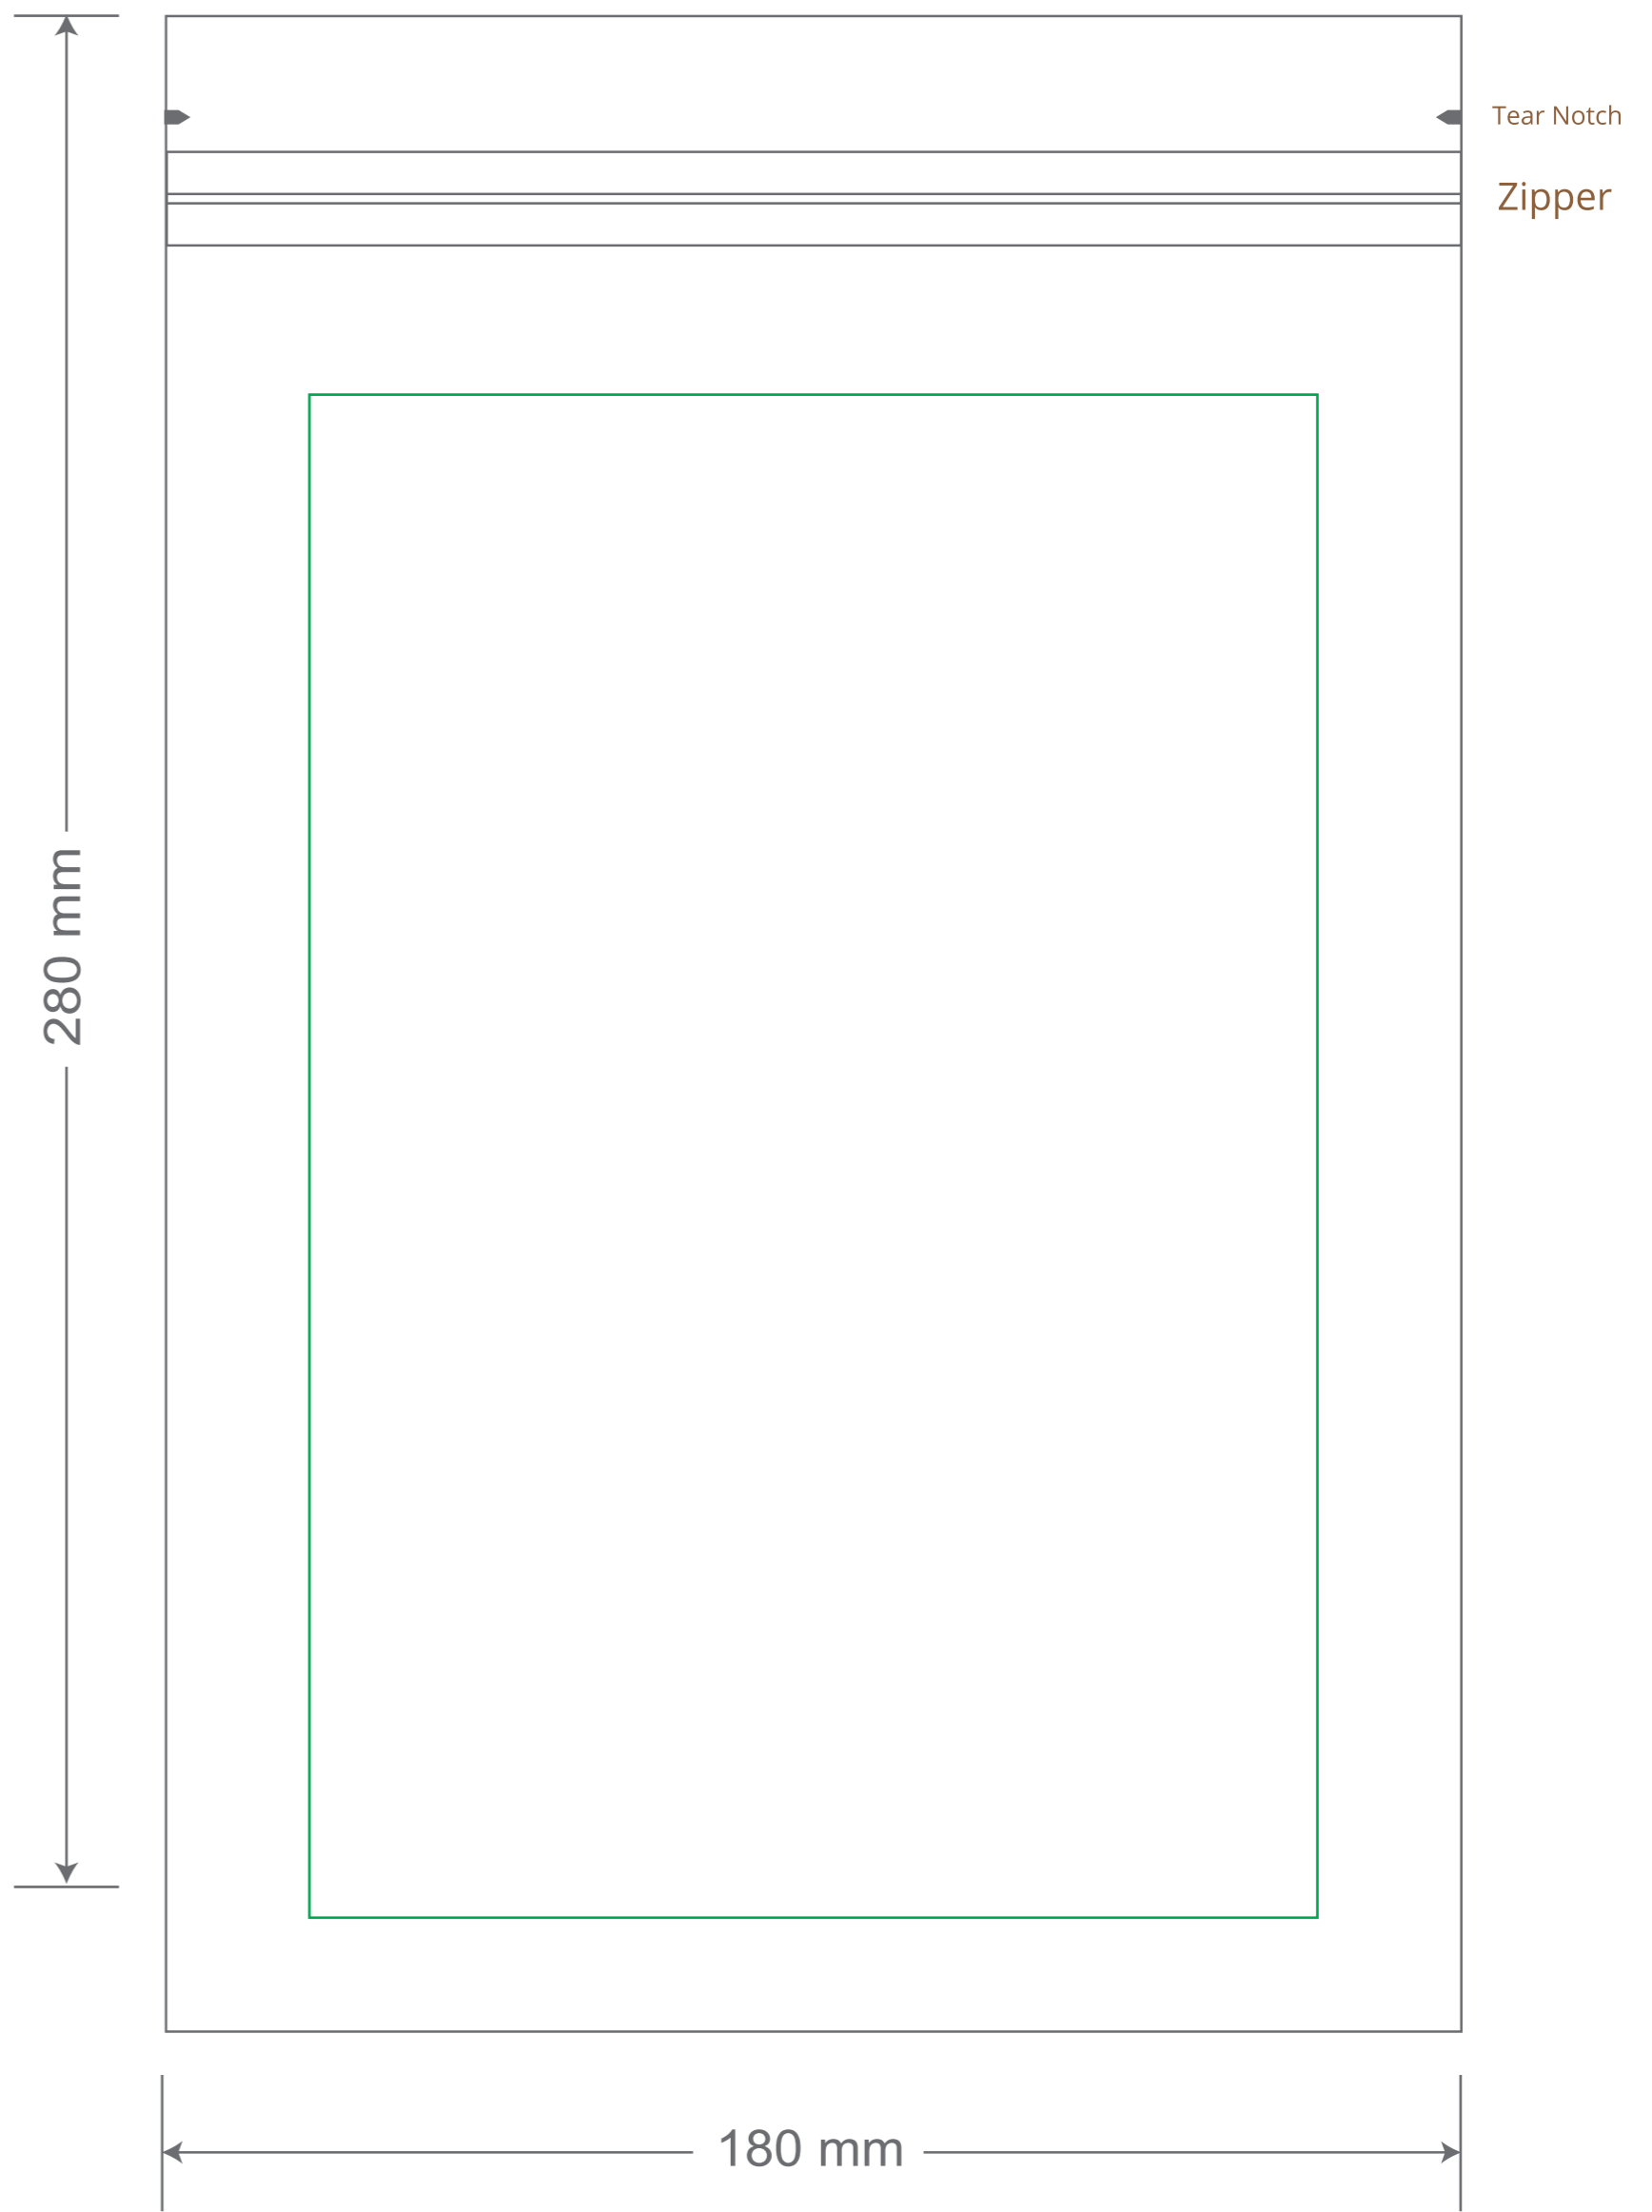

# Front

# Back

Green area is the bag area is the printing area, artwork with at most 2 colors for silkscreen printing.

Note: In Silkscreen printing Text font size must be bigger than 11pt can be clearly printed.