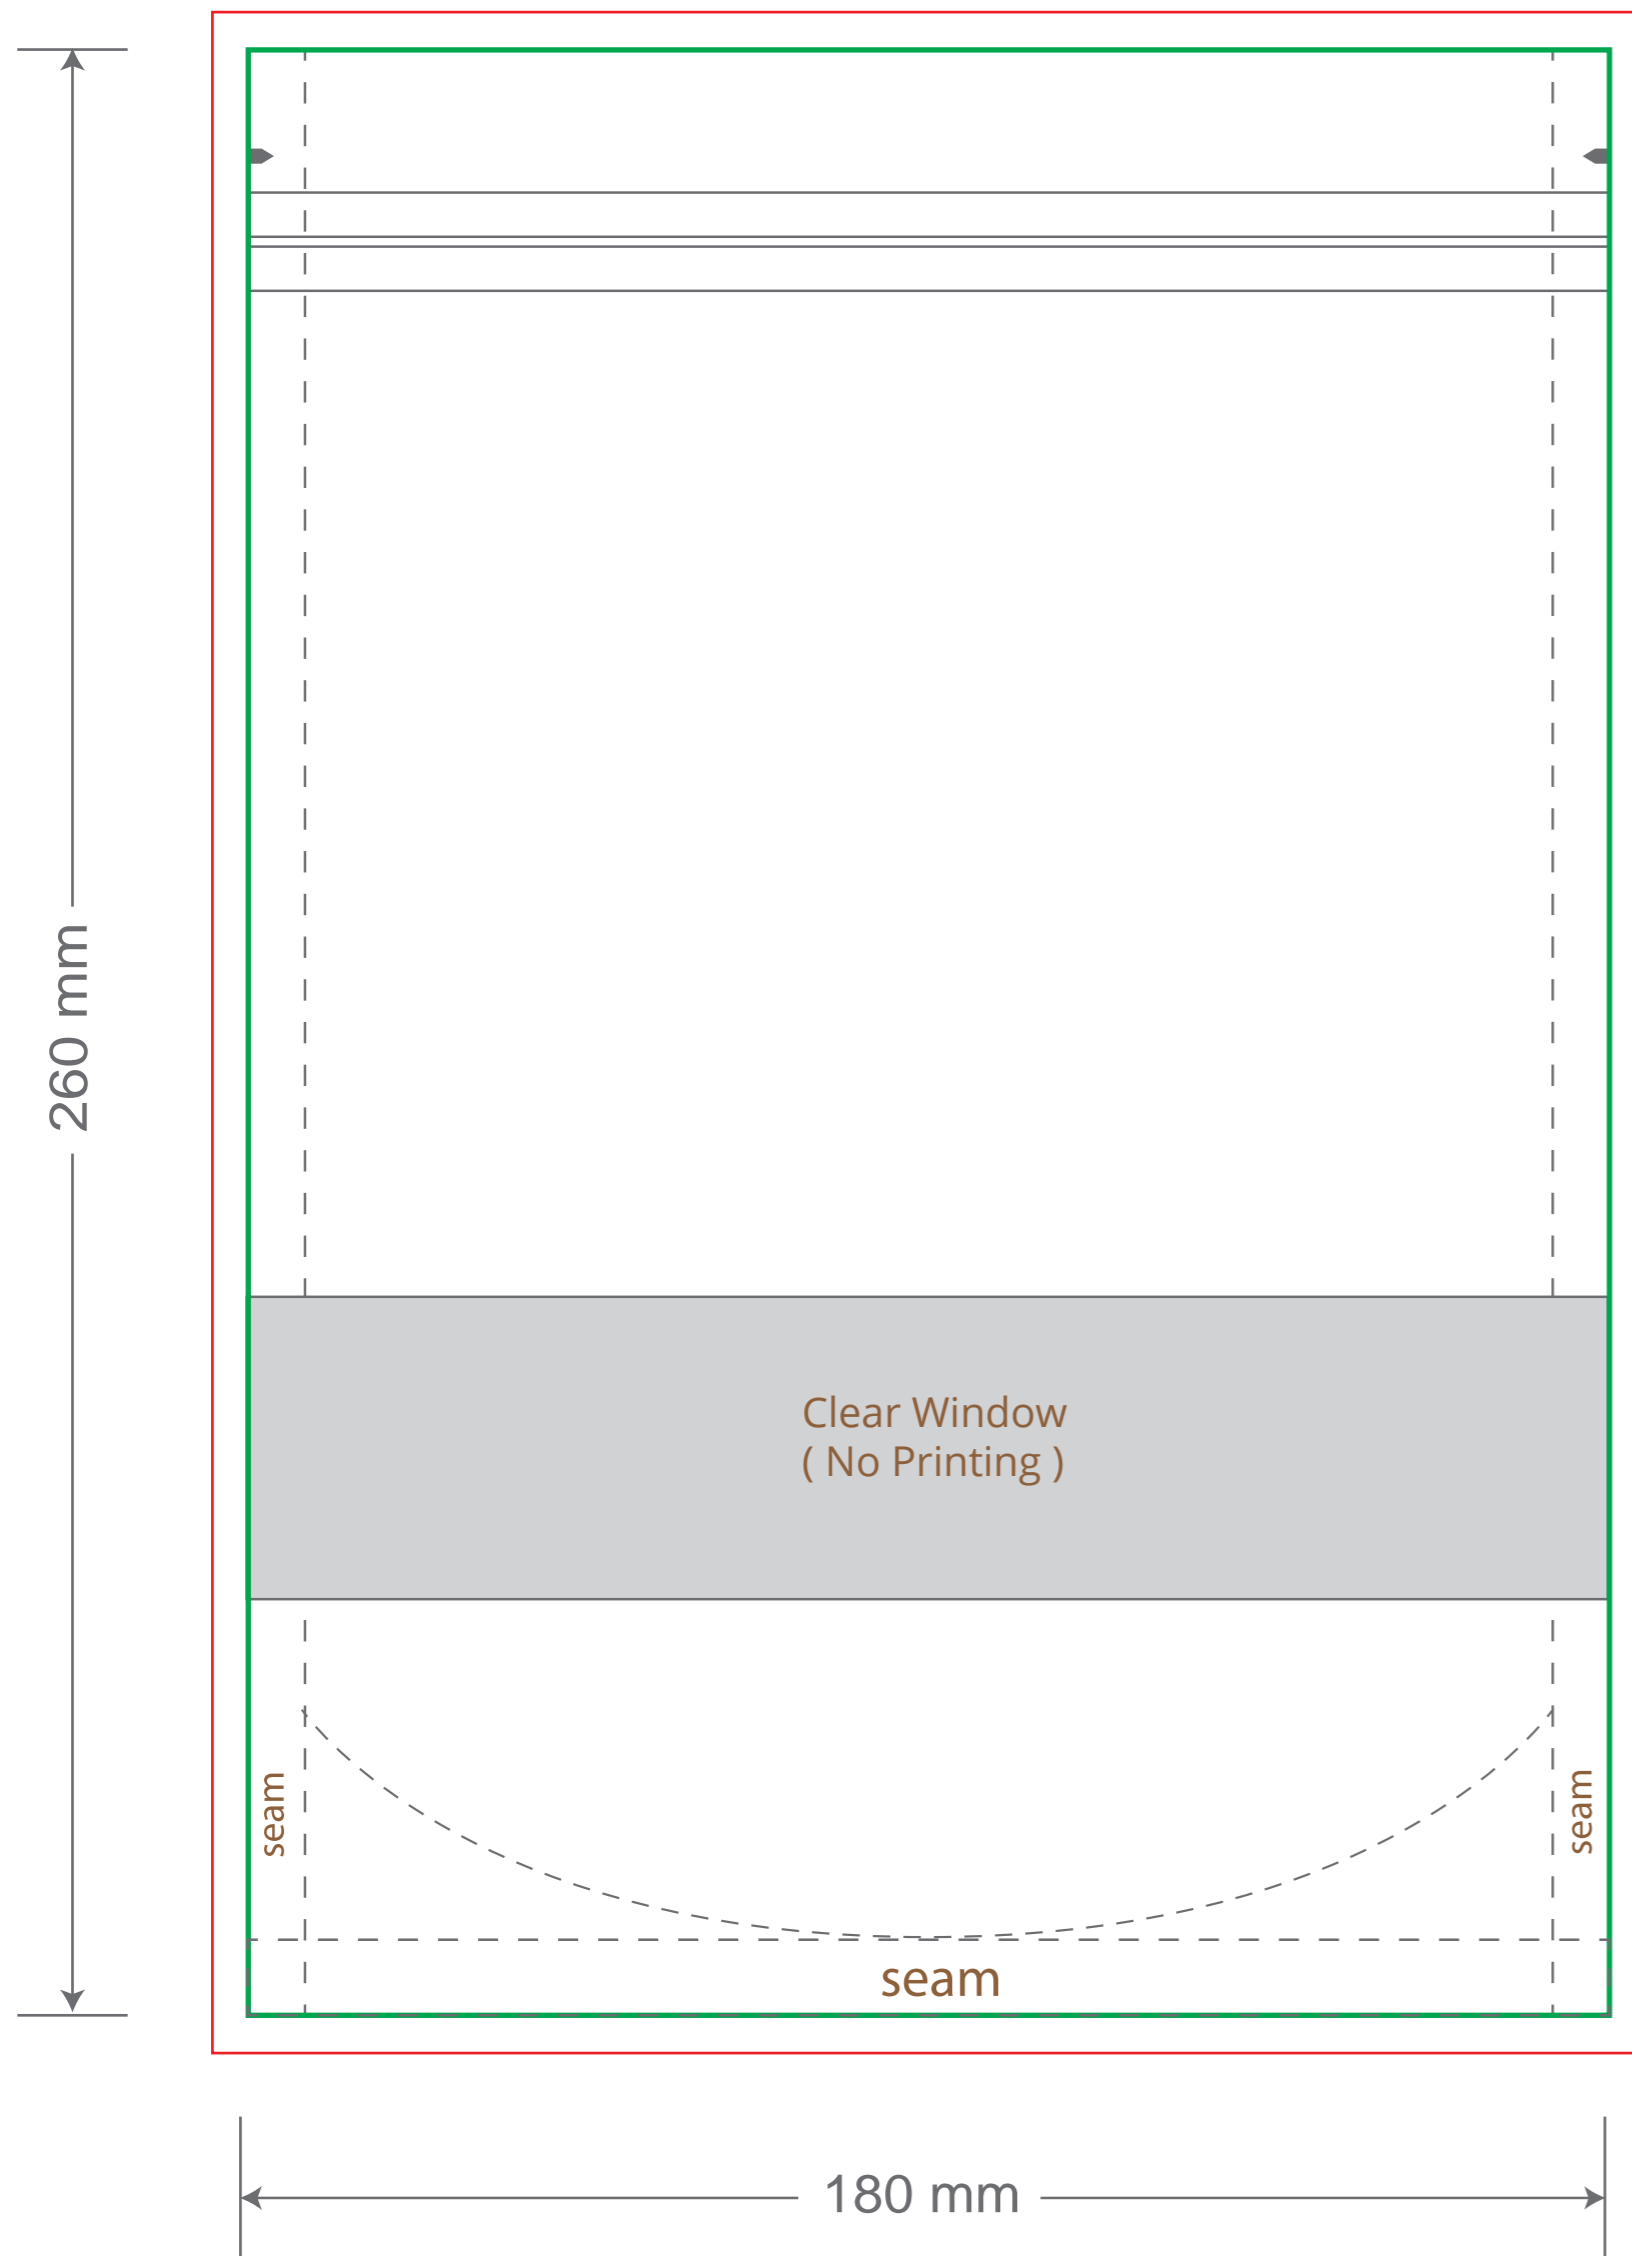

Front

Tear Notch
Zipper

Back

Tear Notch
Zipper

Green area is the bag area can with printing, except the window area.
Red area is the bleed area, please extend your artwork outside the green area within the red area.