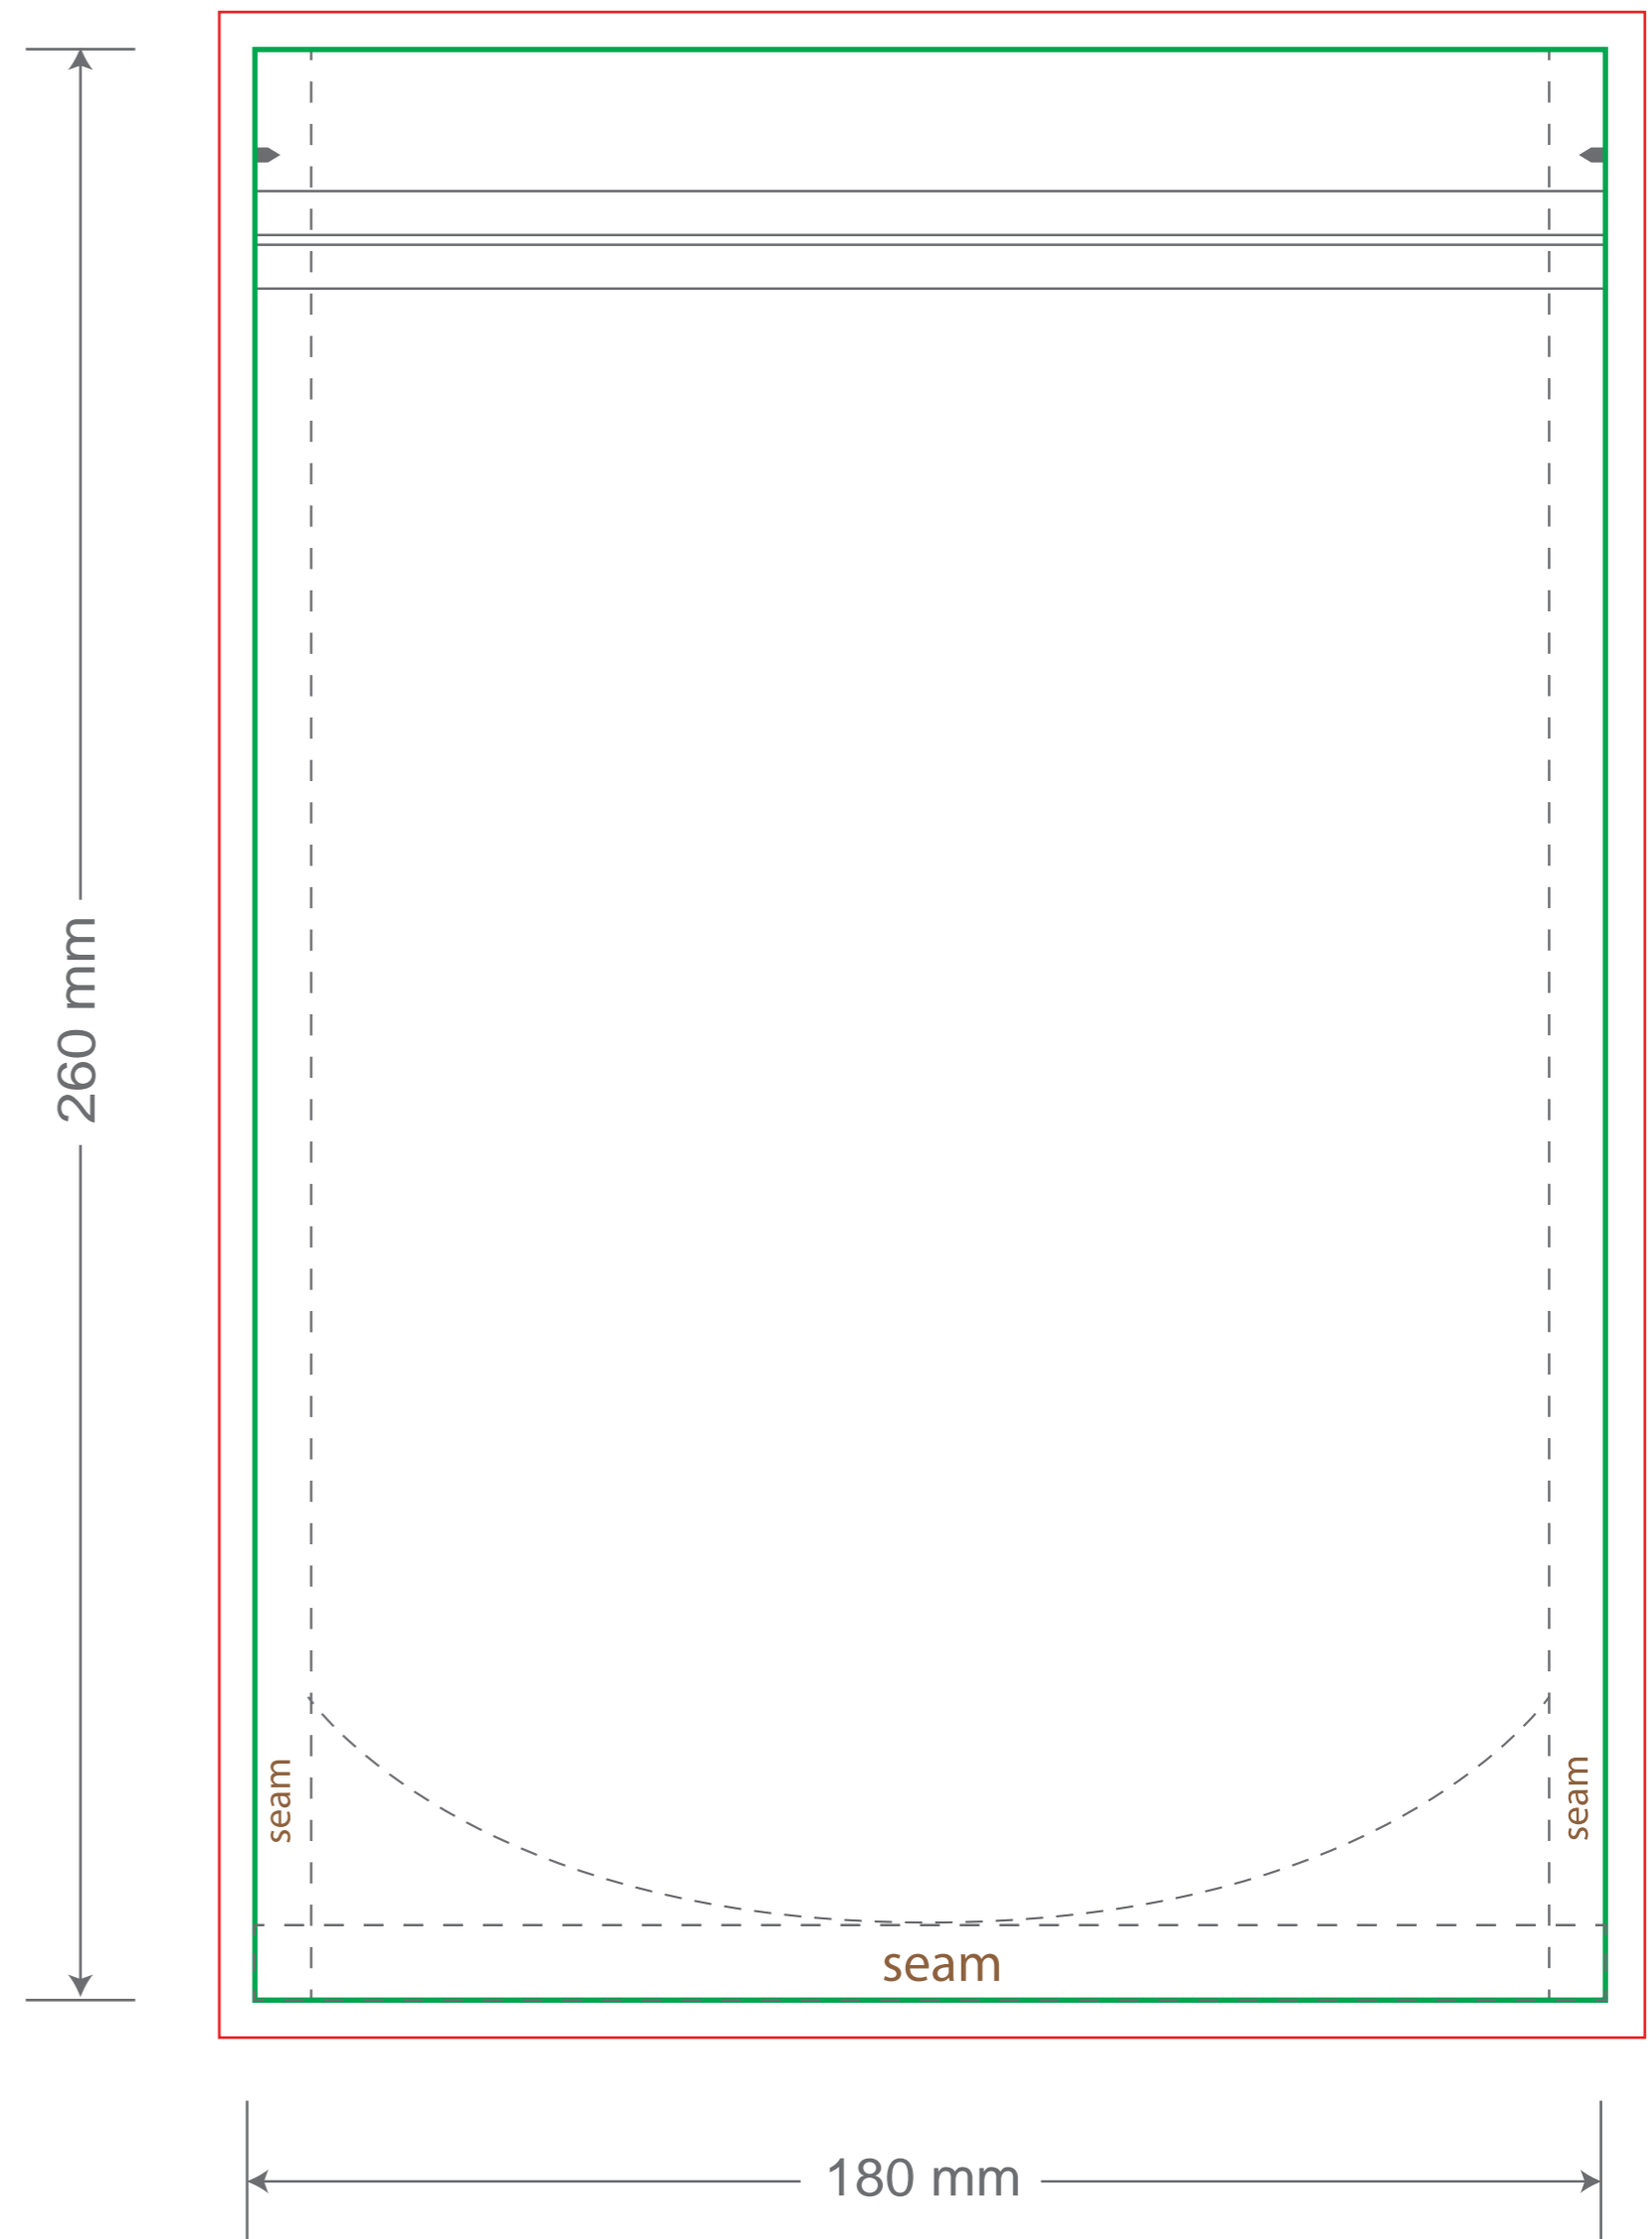

Front

Tear Notch
Zipper

Back

Tear Notch
Zipper

Green area is the bag area can with printing, except the window area.
Red area is the bleed area, please extend your artwork outside the green area within the red area.