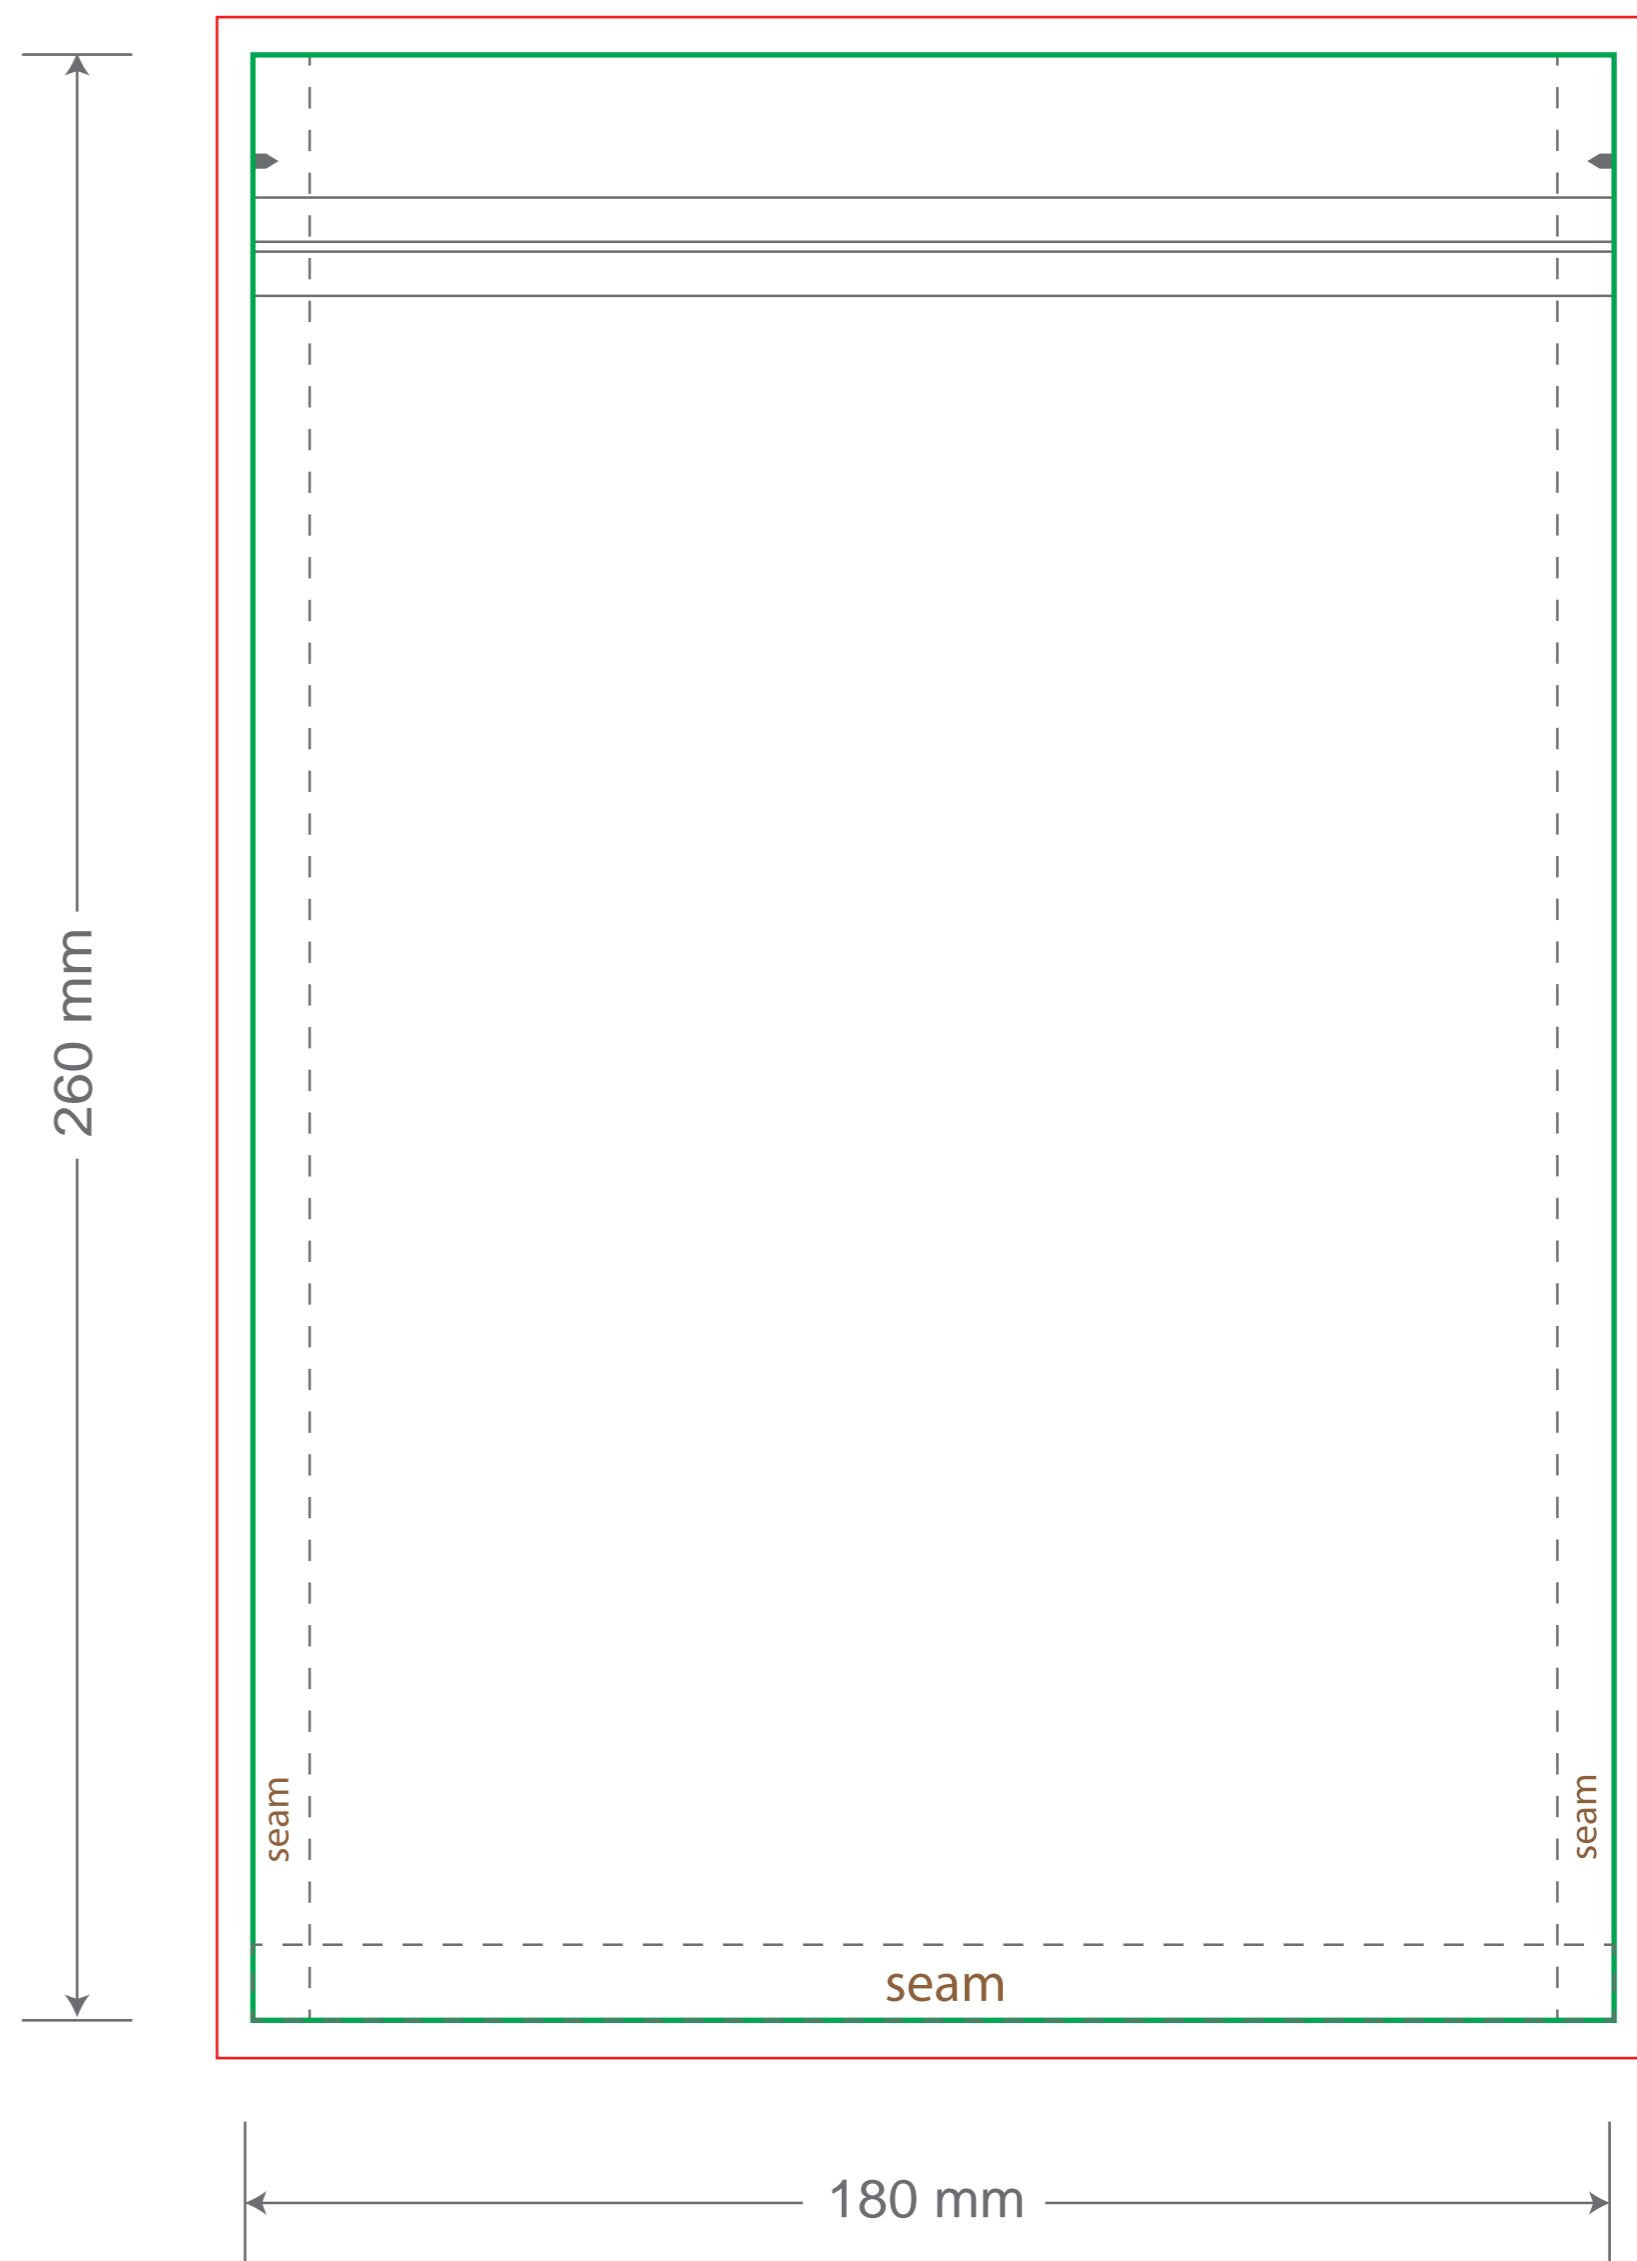

# Front

Tear Notch  
Zipper

# Back

Tear Notch  
Zipper

Green area is the bag area can with printing, except the window area.

Red area is the bleed area, please extend your artwork outside the green area within the red area.