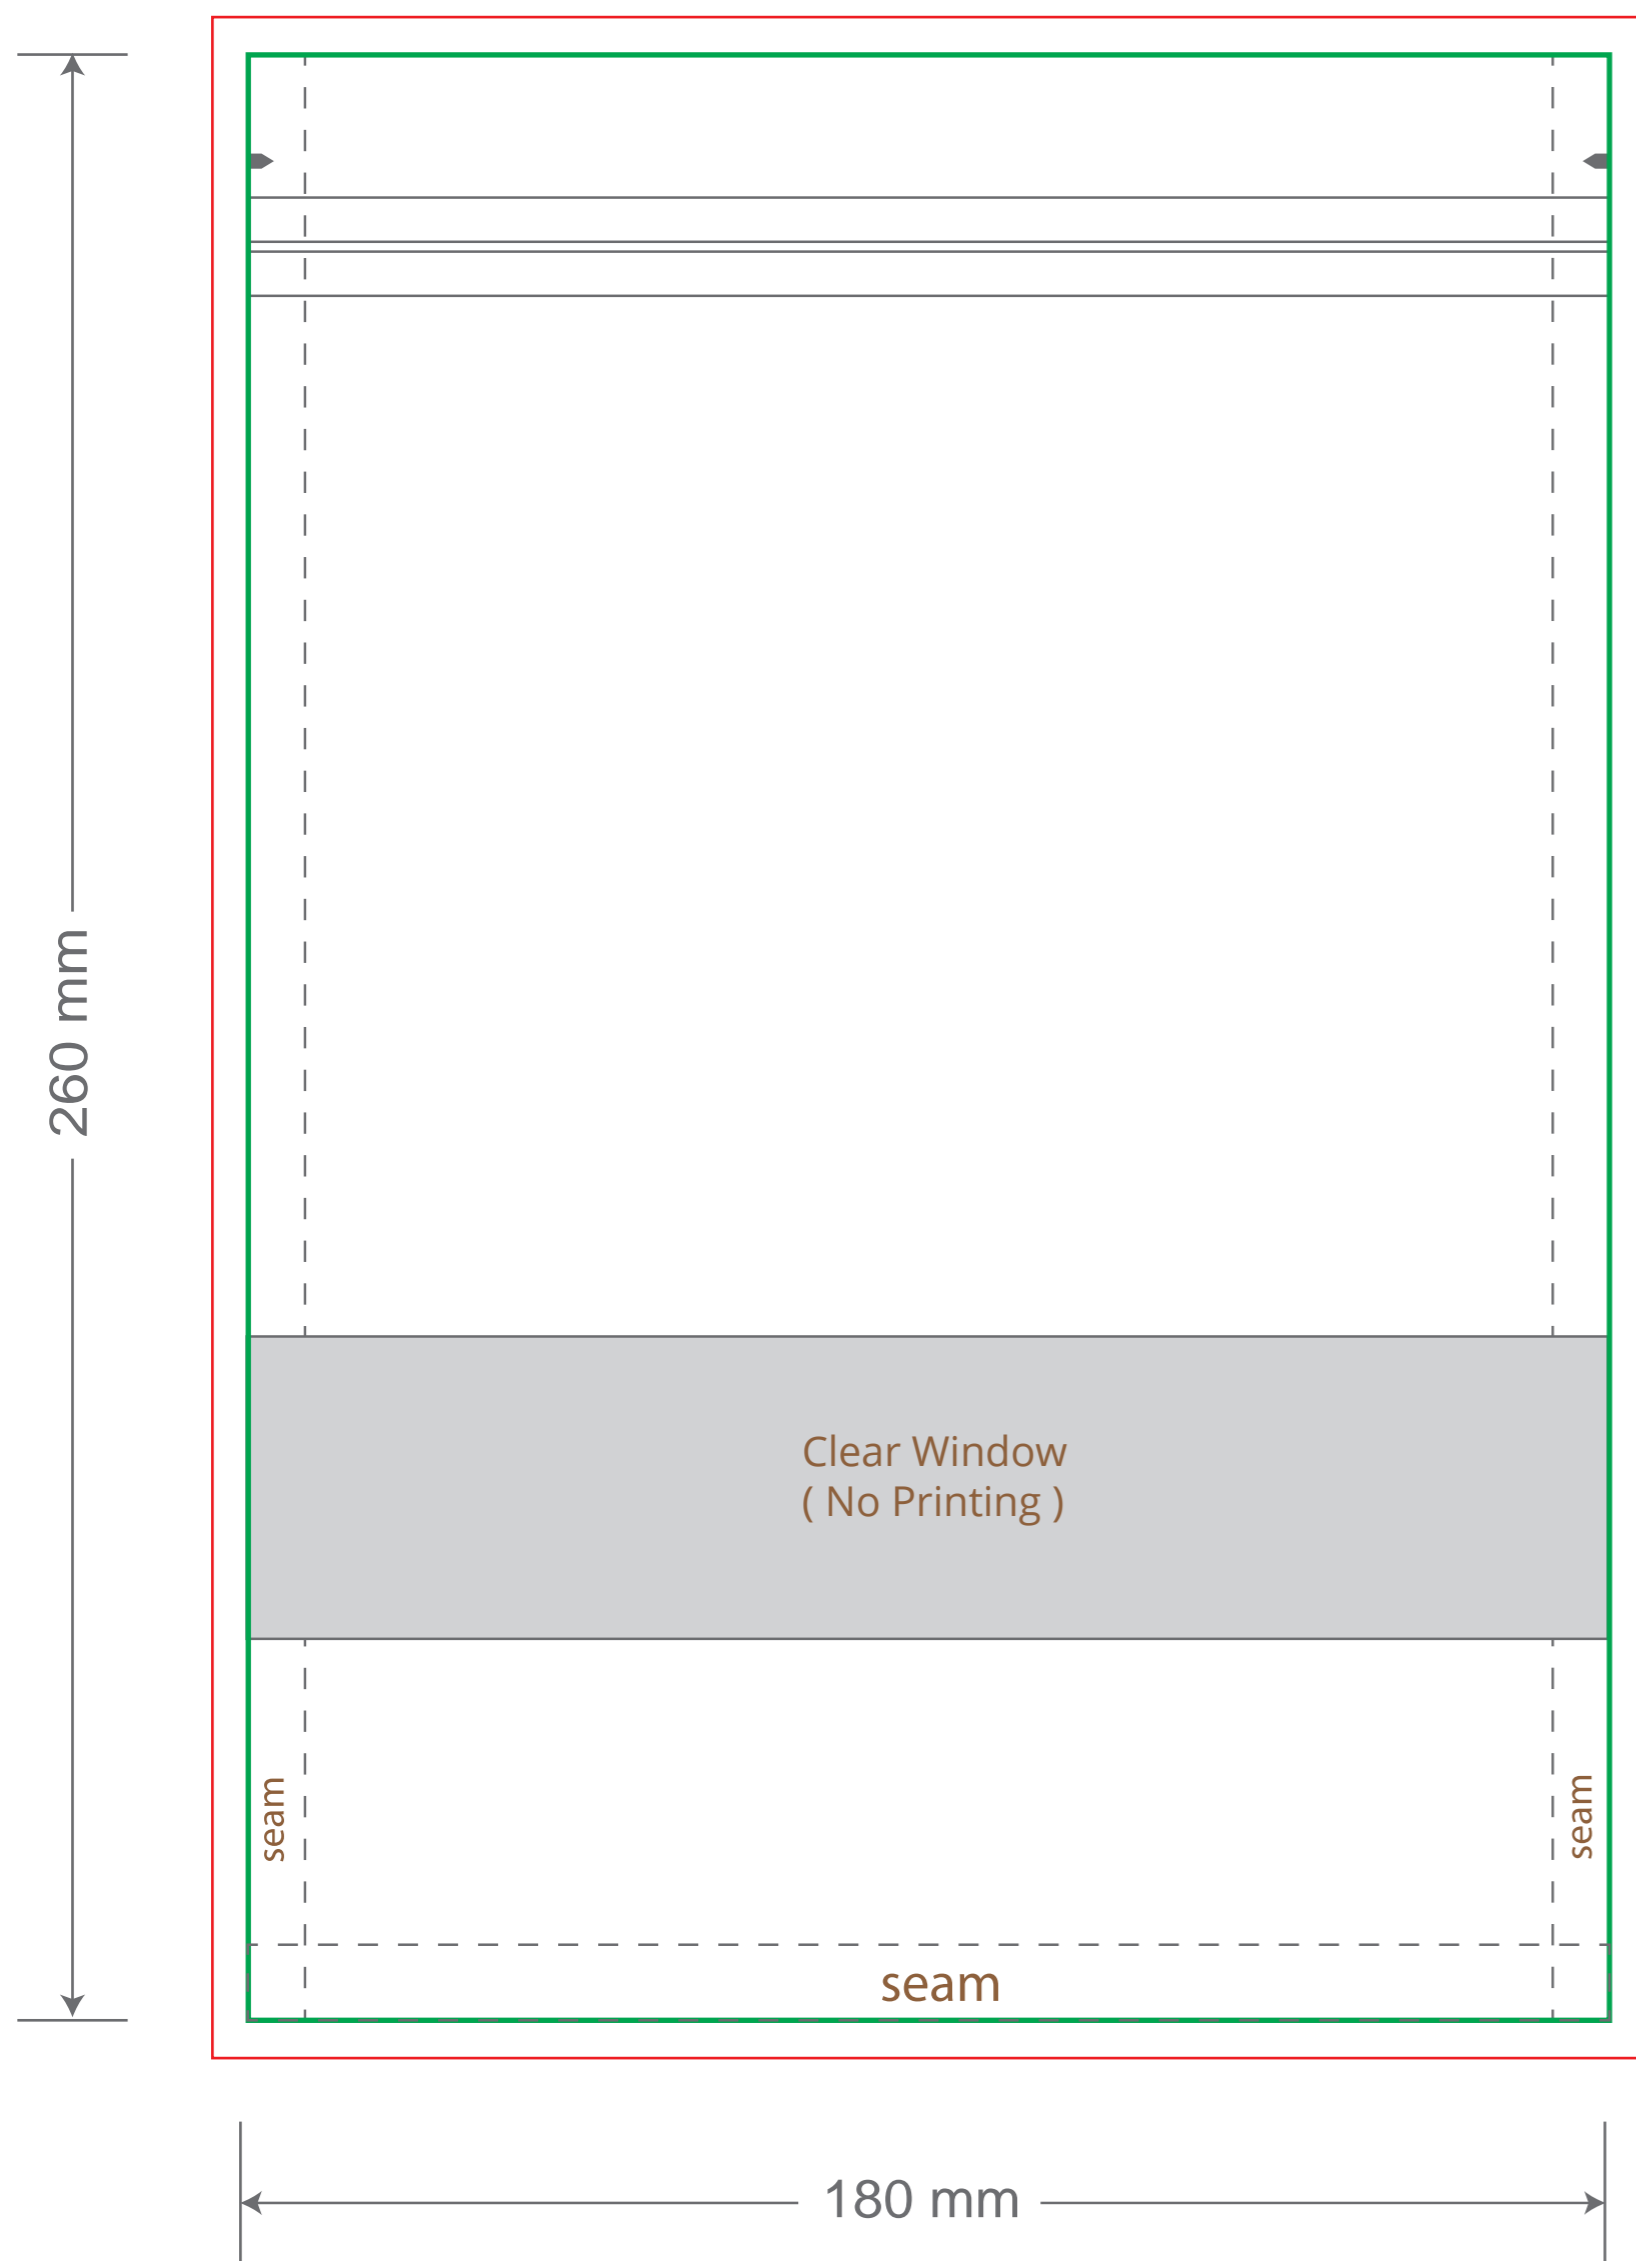

# Front

Tear Notch  
Zipper

# Back

Tear Notch  
Zipper

Green area is the bag area can with printing, except the window area.

Red area is the bleed area, please extend your artwork outside the green area within the red area.