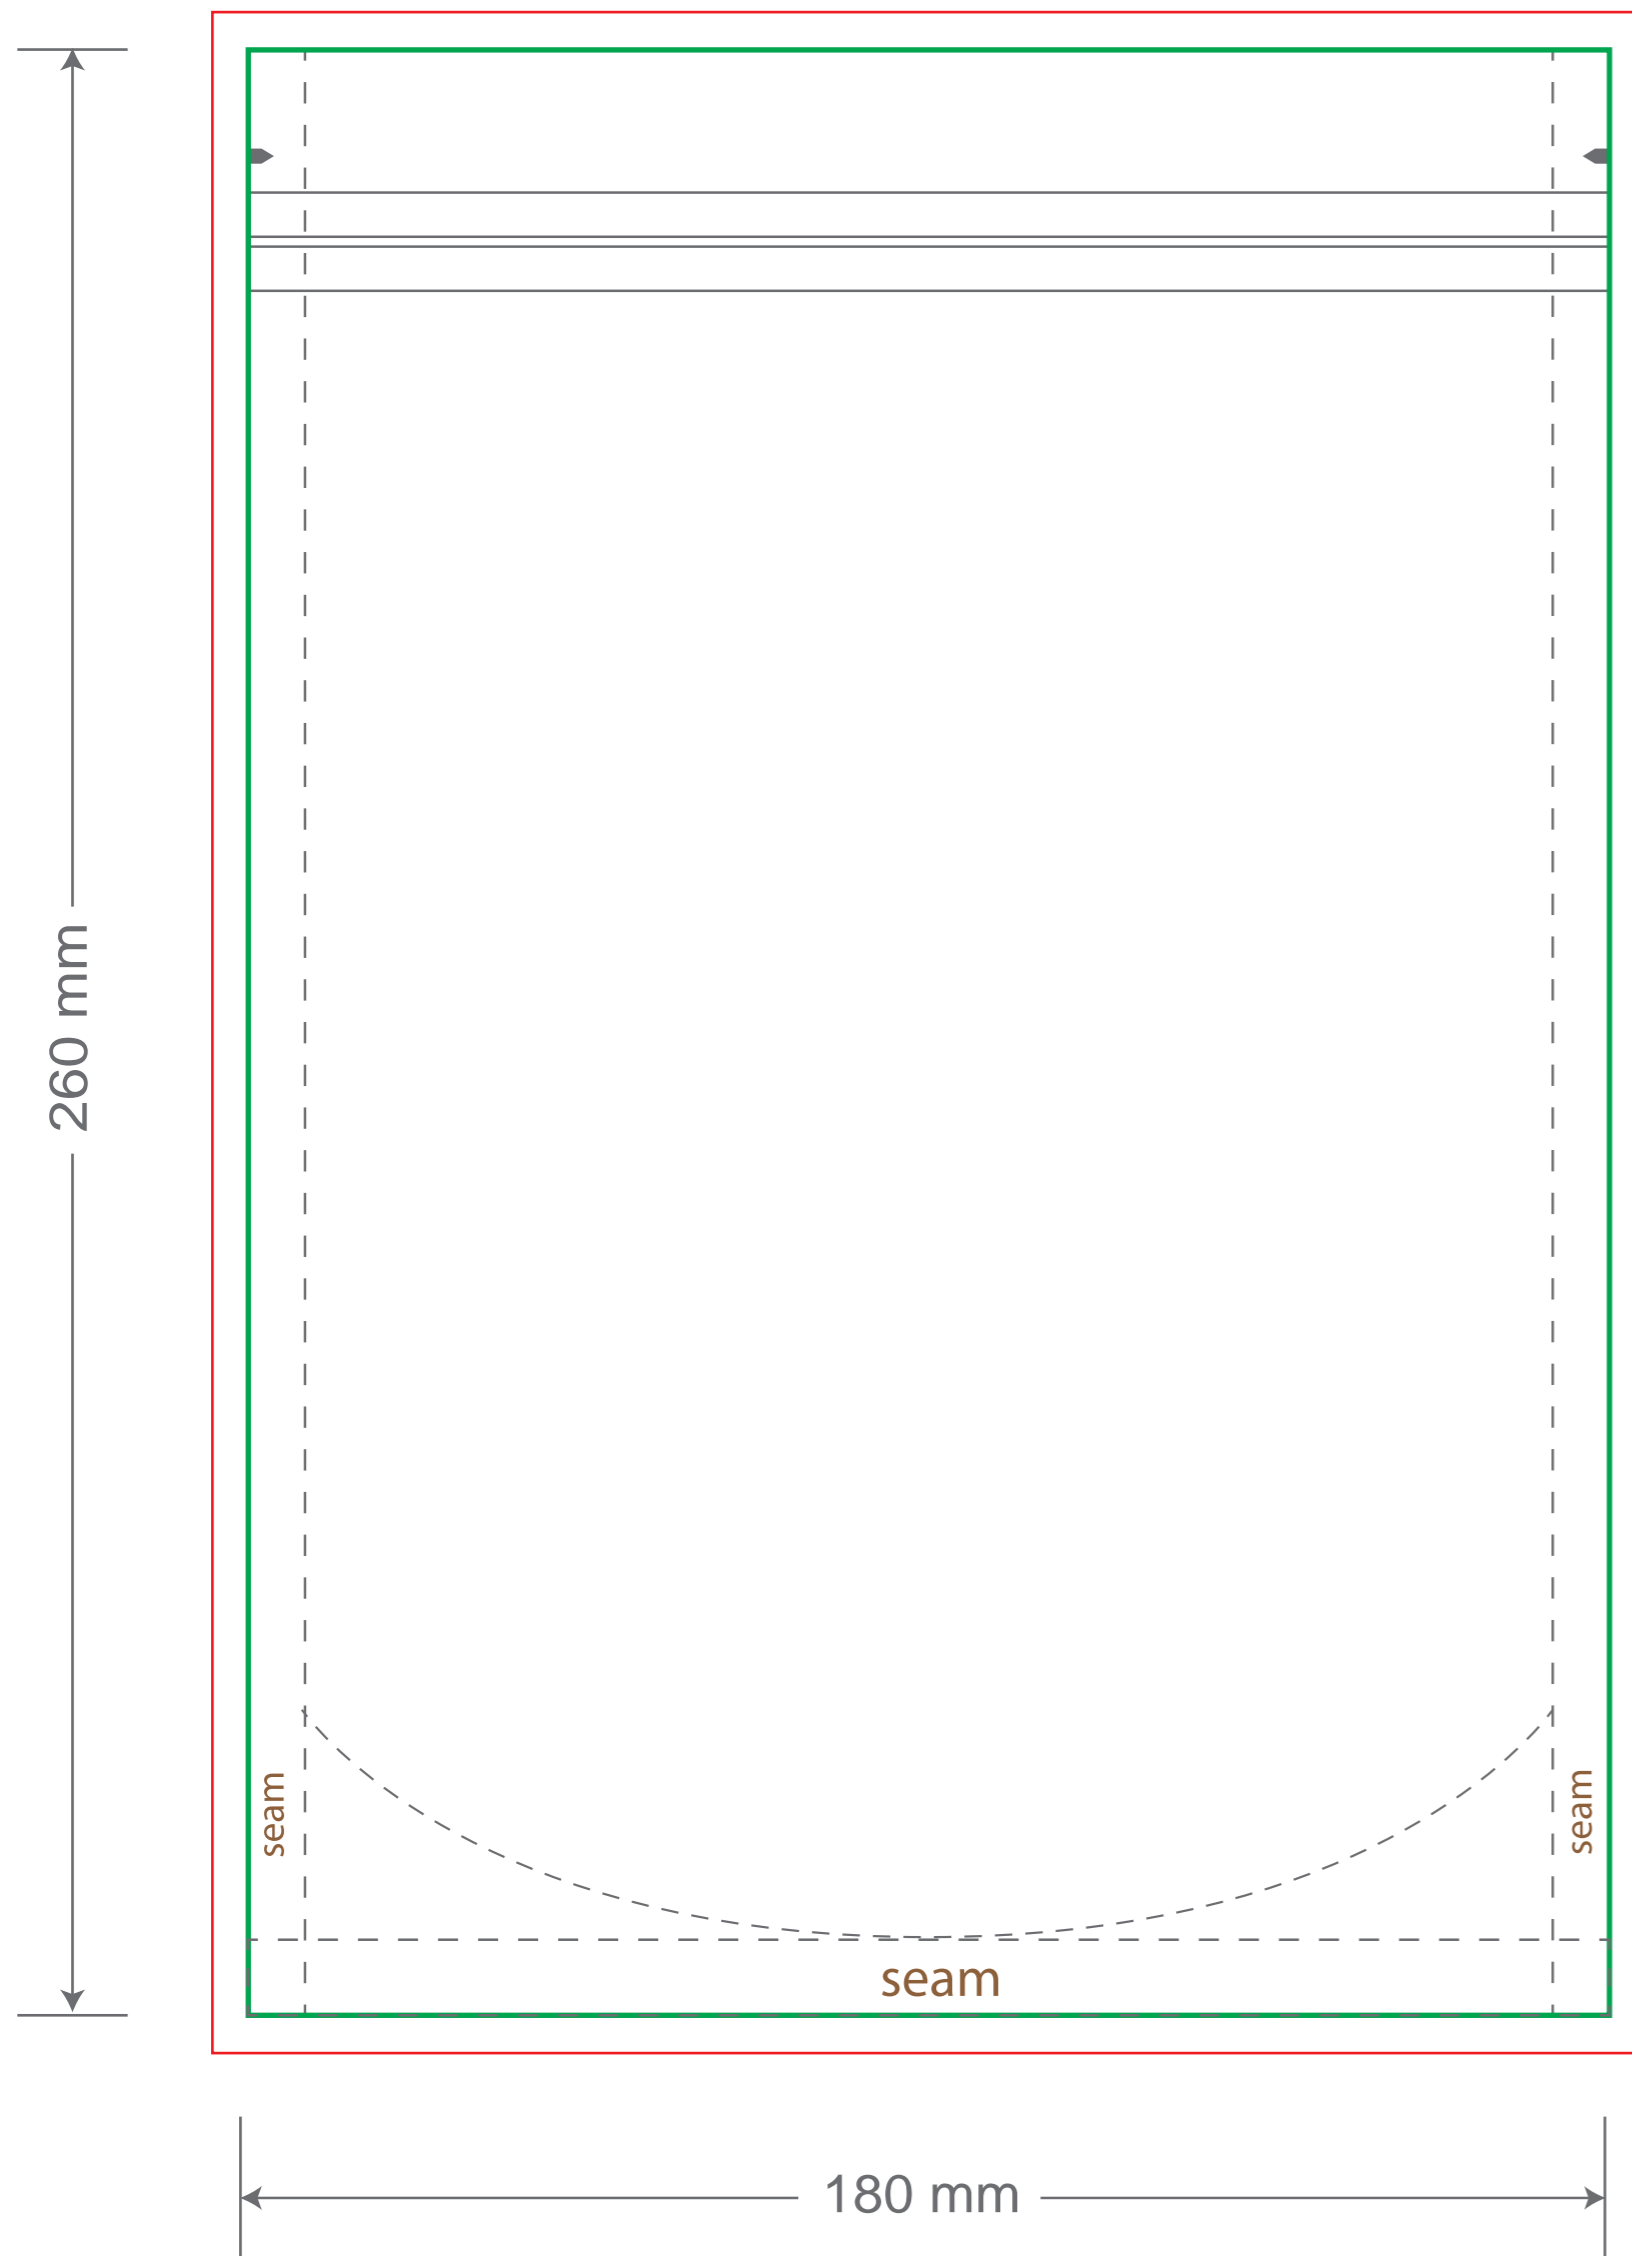

Front

Tear Notch
Zipper

Back

Tear Notch
Zipper

Green area is the bag area can with printing, except the window area.
Red area is the bleed area, please extend your artwork outside the green area within the red area.