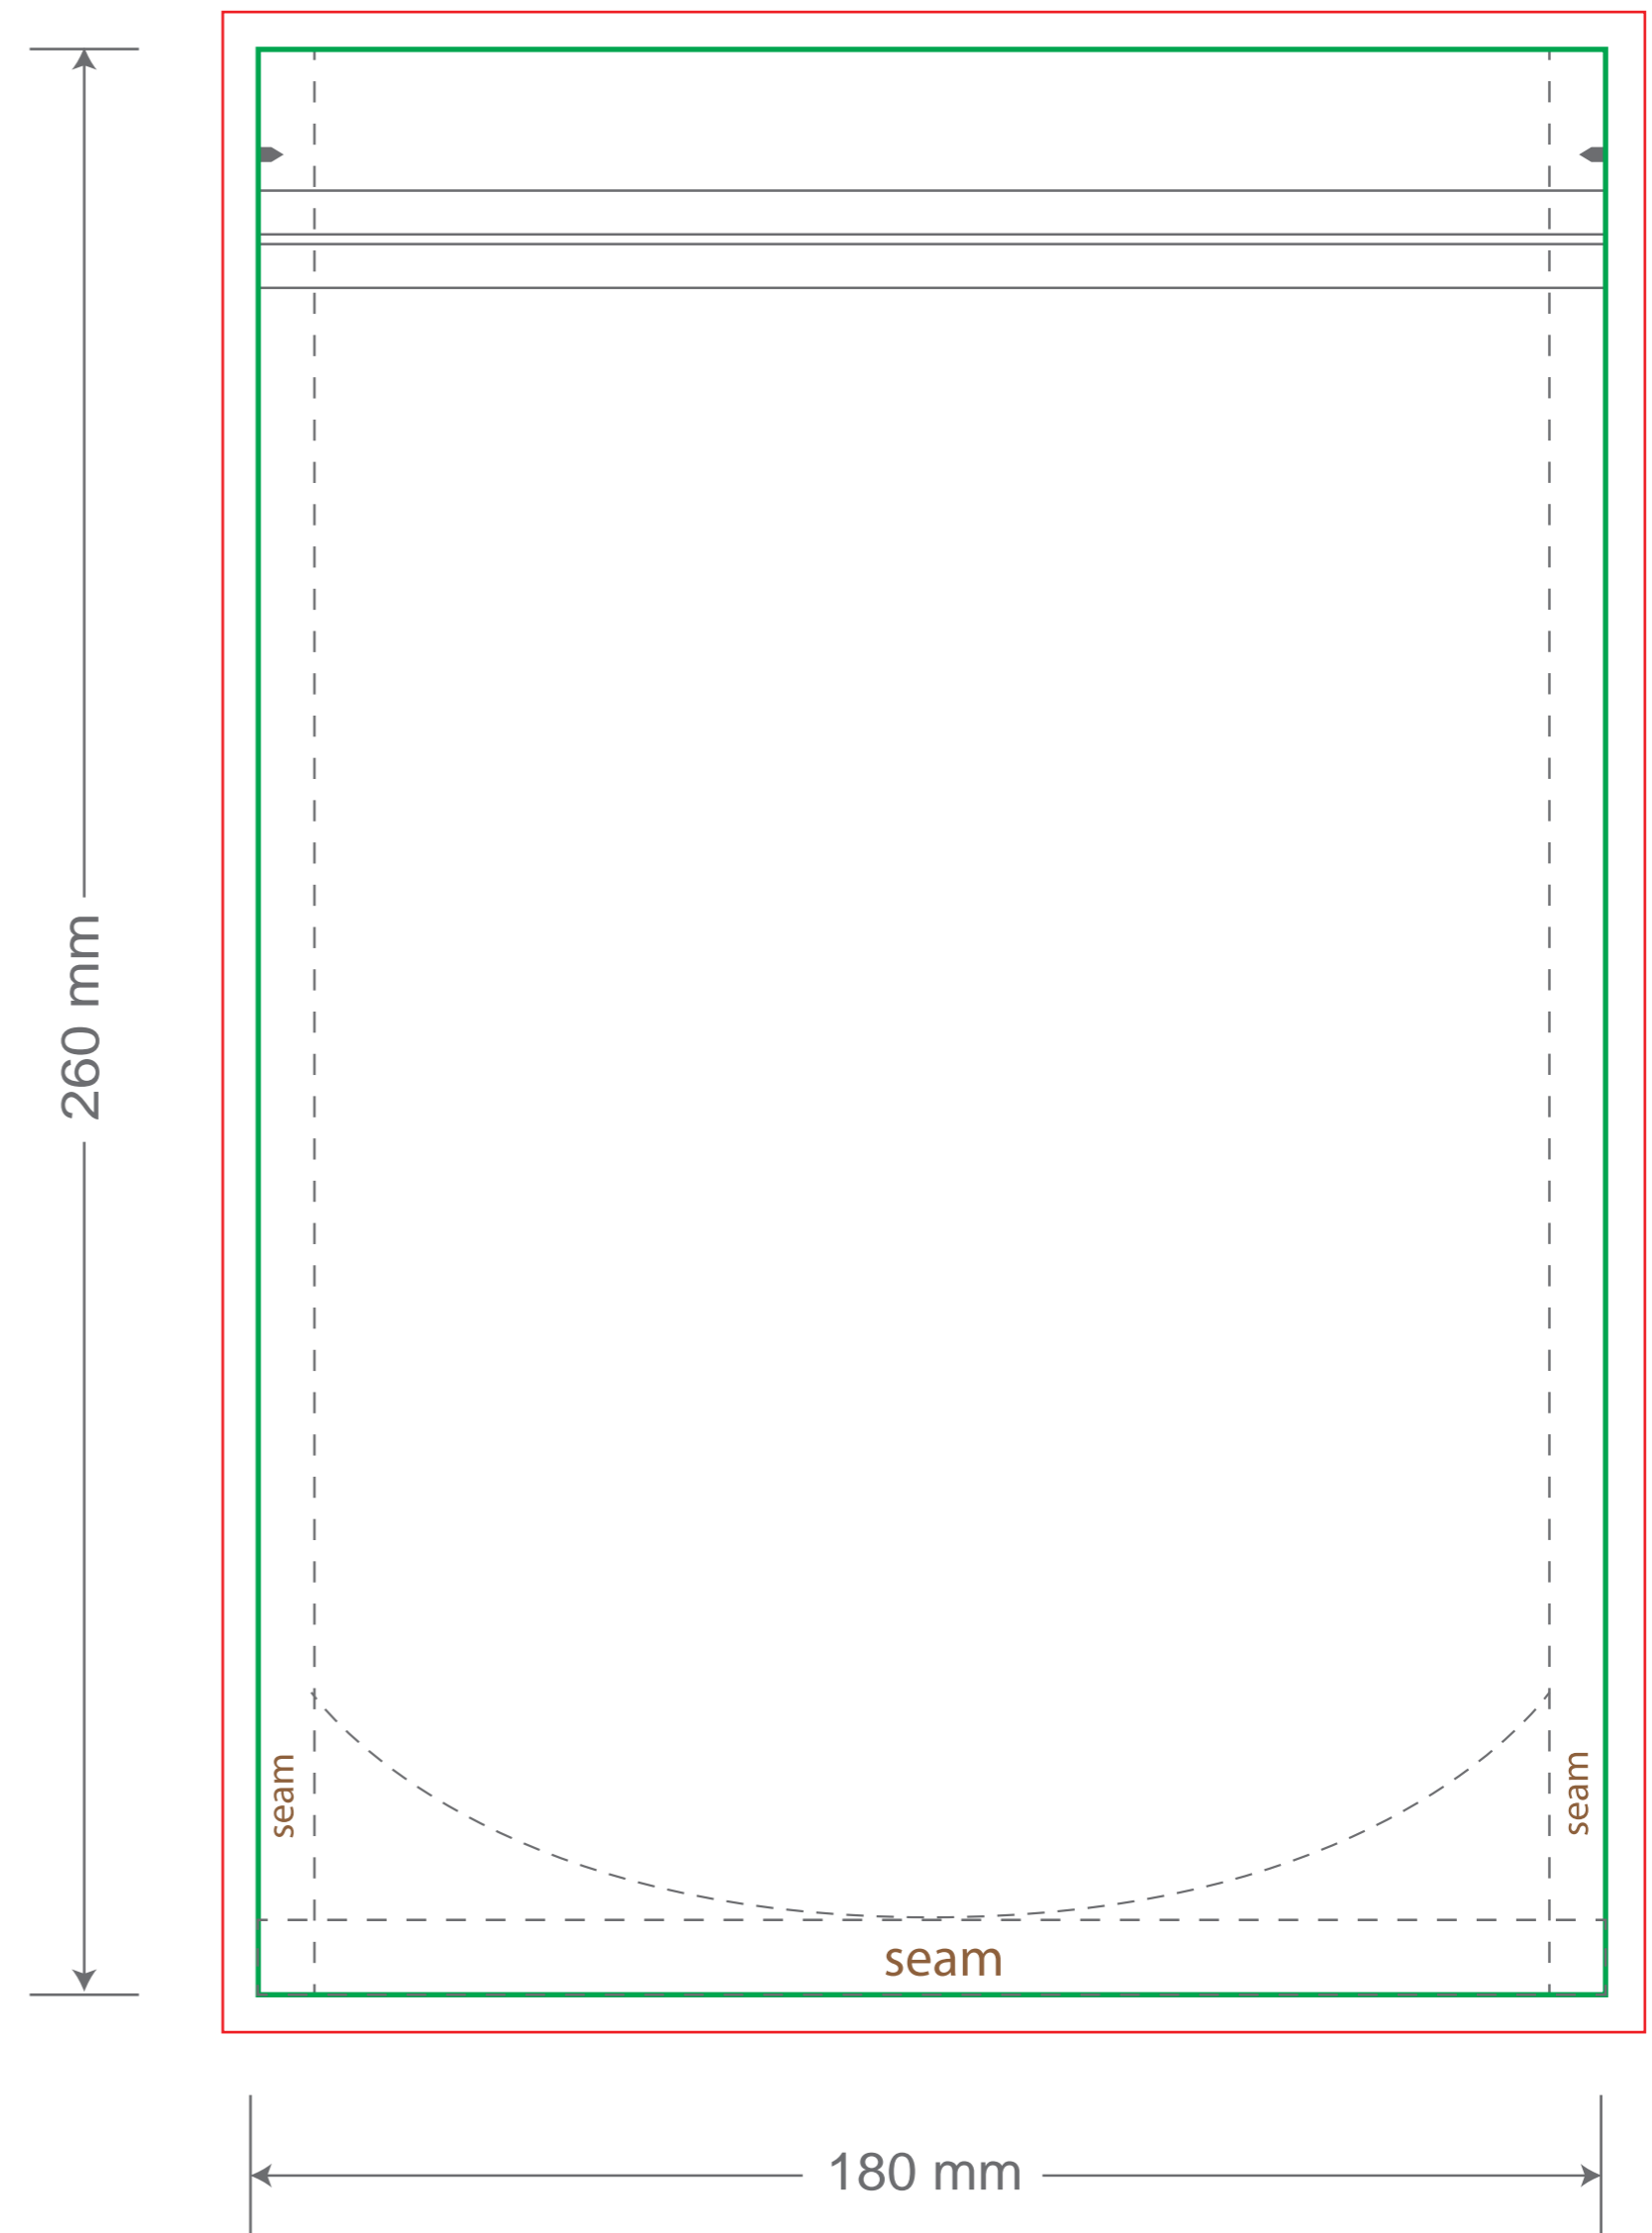

Front

Tear Notch
Zipper

Back

Tear Notch
Zipper

Green area is the bag area can with printing, except the window area.
Red area is the bleed area, please extend your artwork outside the green area within the red area.