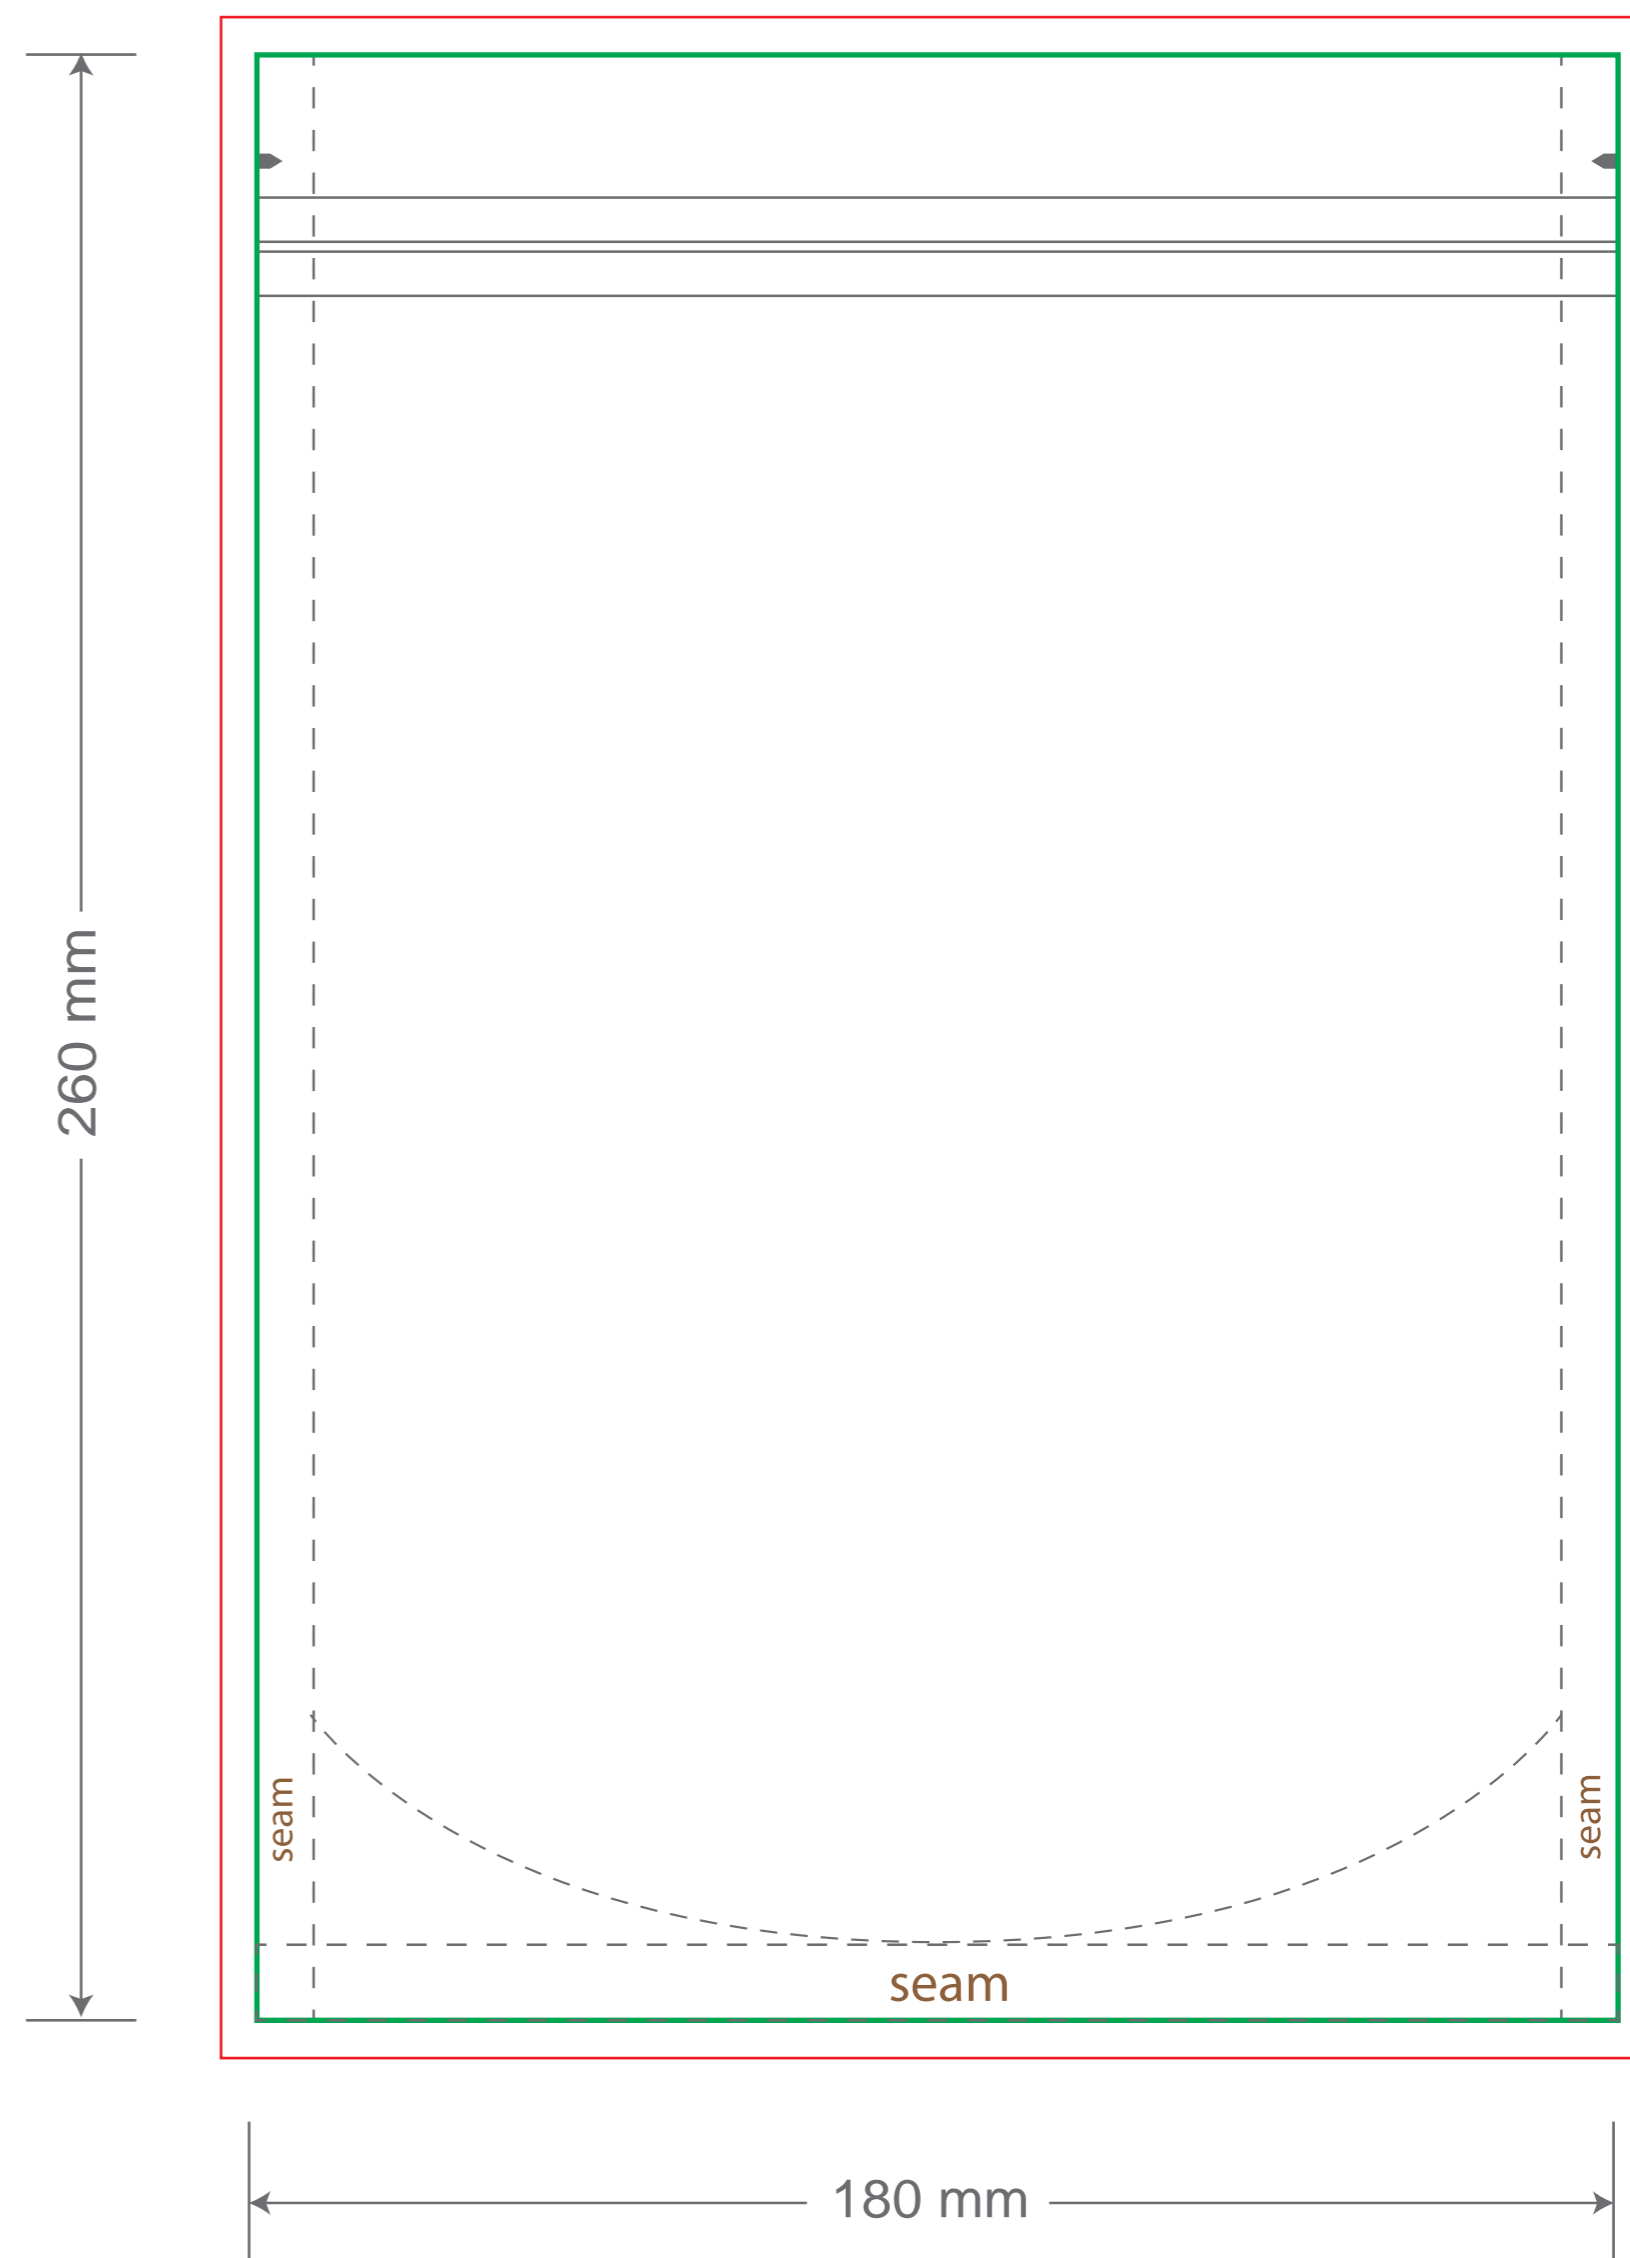

# Front

Tear Notch  
Zipper

# Back

Tear Notch  
Zipper

Green area is the bag area can with printing, except the window area.

Red area is the bleed area, please extend your artwork outside the green area within the red area.