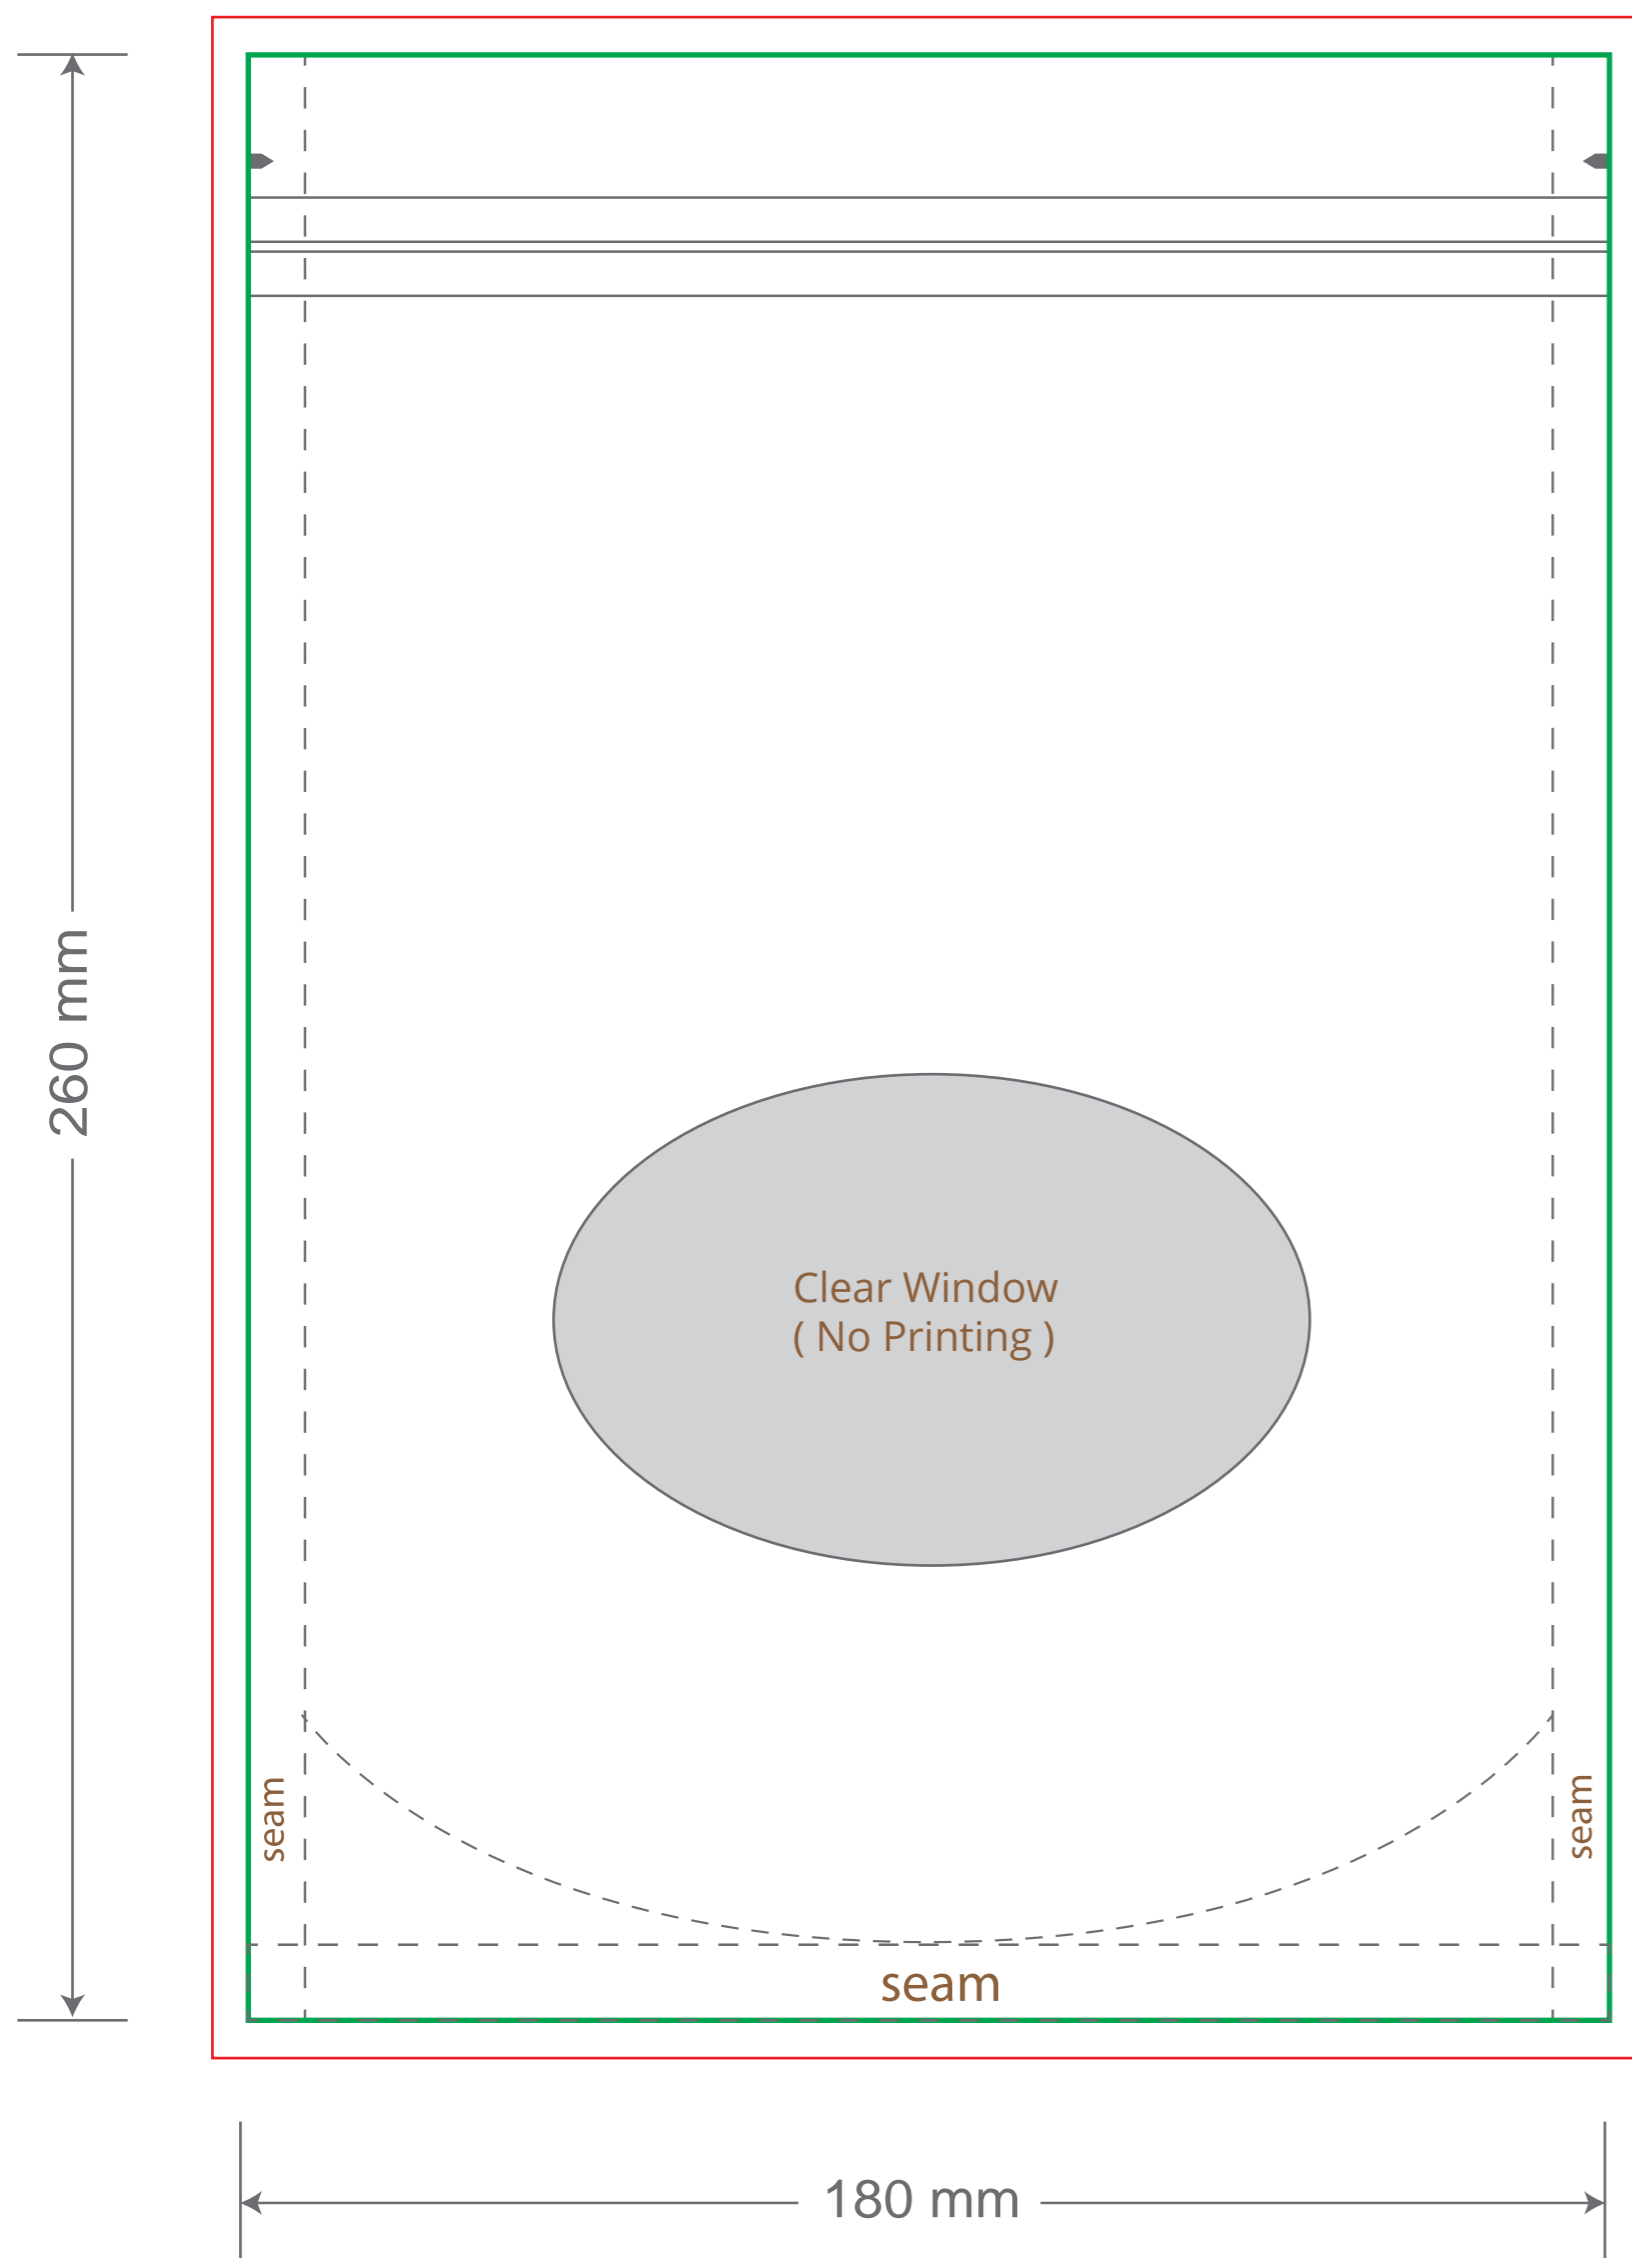

# Front

Tear Notch  
Zipper

# Back

Tear Notch  
Zipper

Green area is the bag area can with printing, except the window area.

Red area is the bleed area, please extend your artwork outside the green area within the red area.