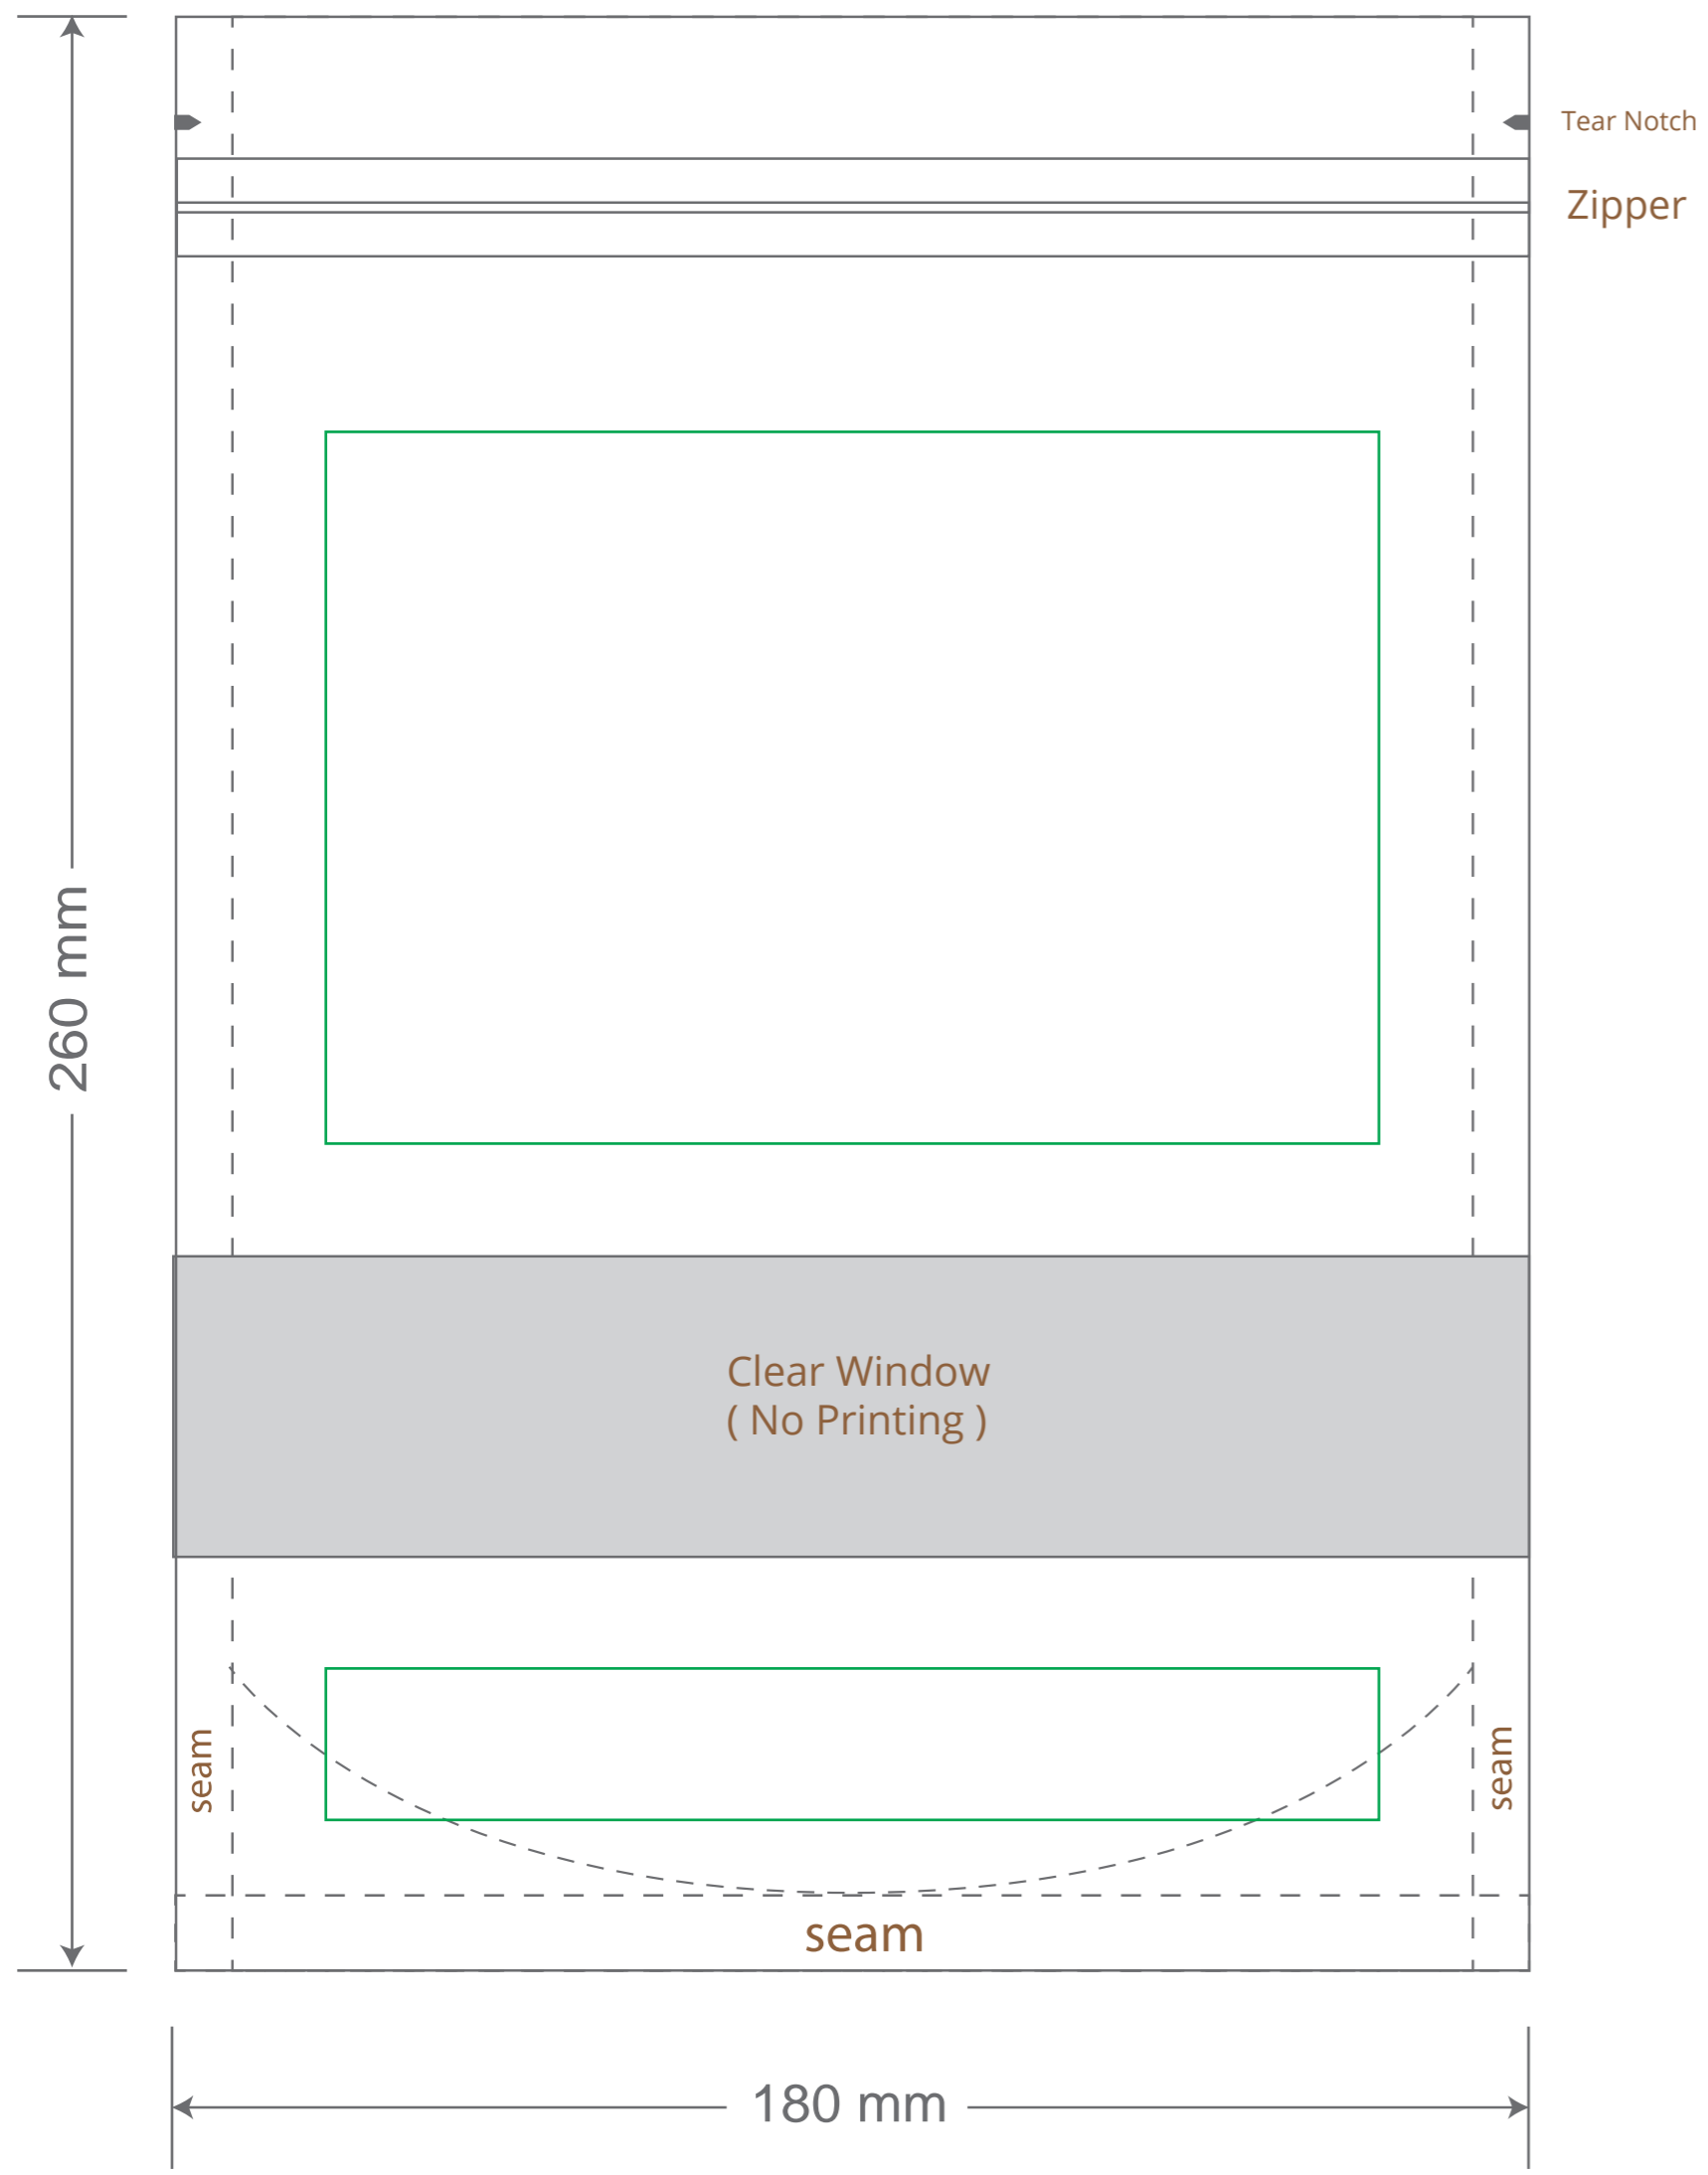

Front

Back

Green area is the bag area is the printing area, artwork with at most 2 colors for silkscreen printing.

Note: In Silkscreen printing Text font size must be bigger than 11pt can be clearly printed.