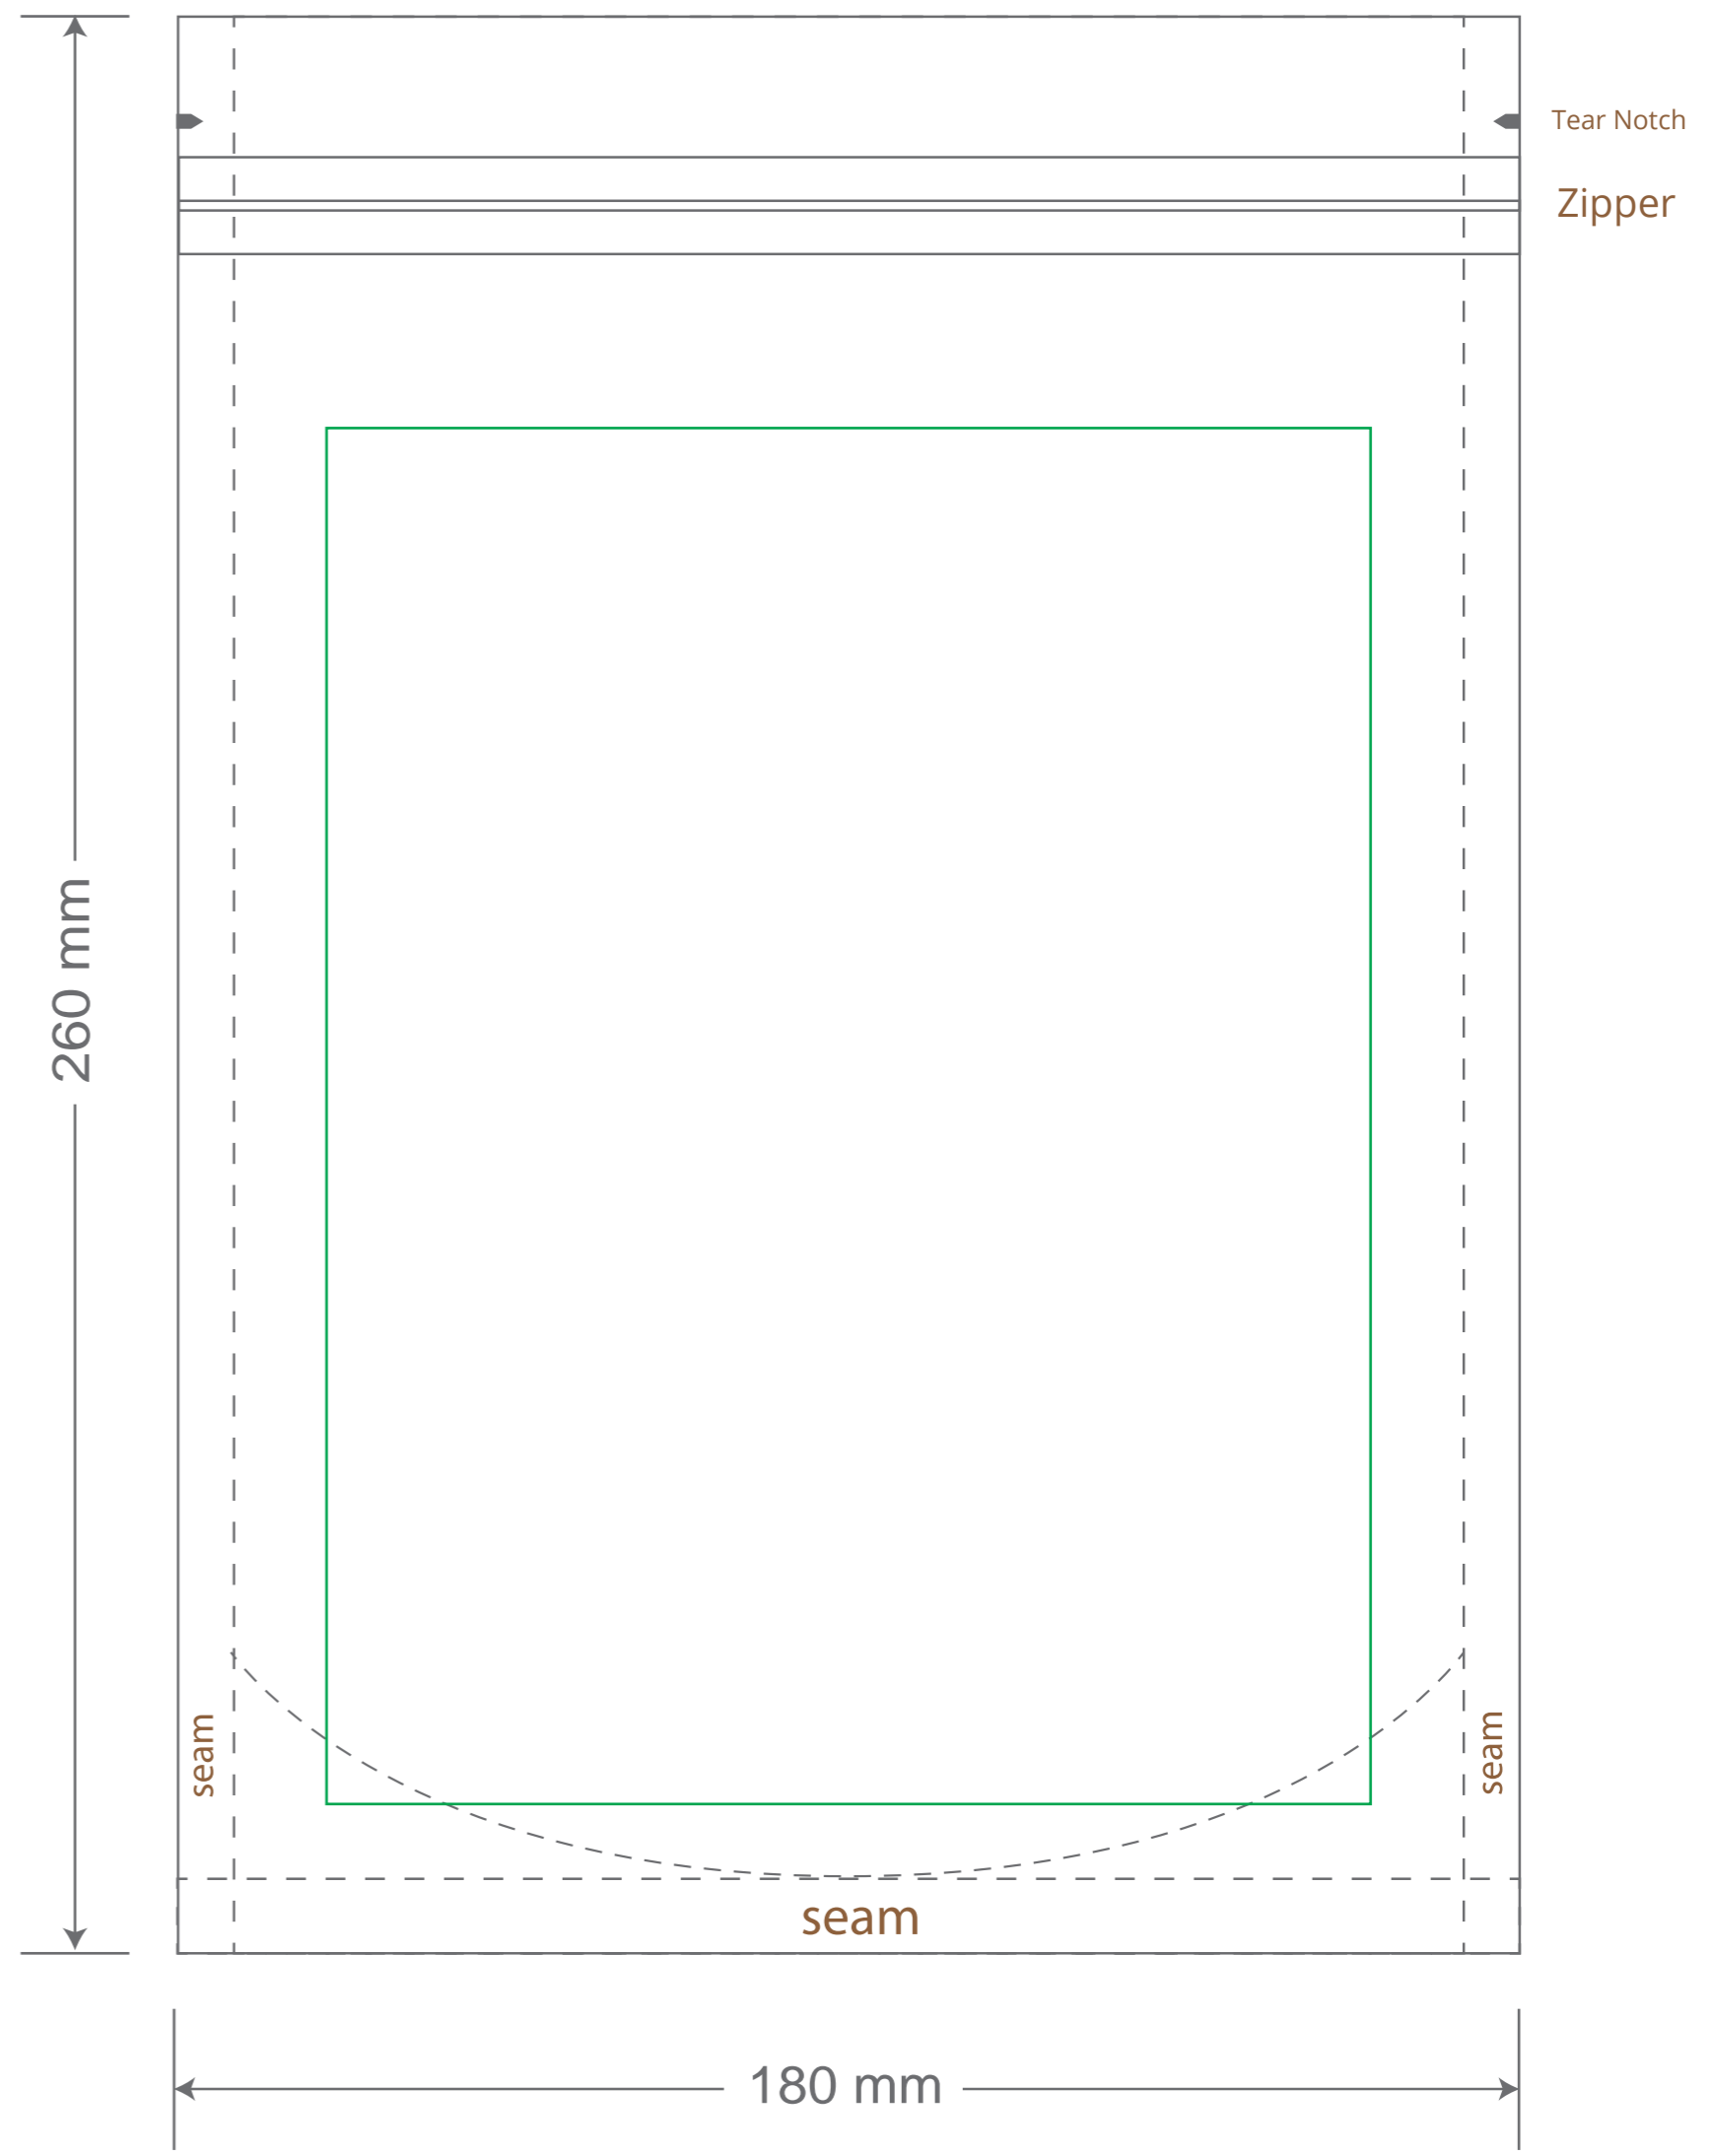

Front

Back

Green area is the bag area is the printing area, artwork with at most 2 colors for silkscreen printing.

Note: In Silkscreen printing Text font size must be bigger than 11pt can be clearly printed.