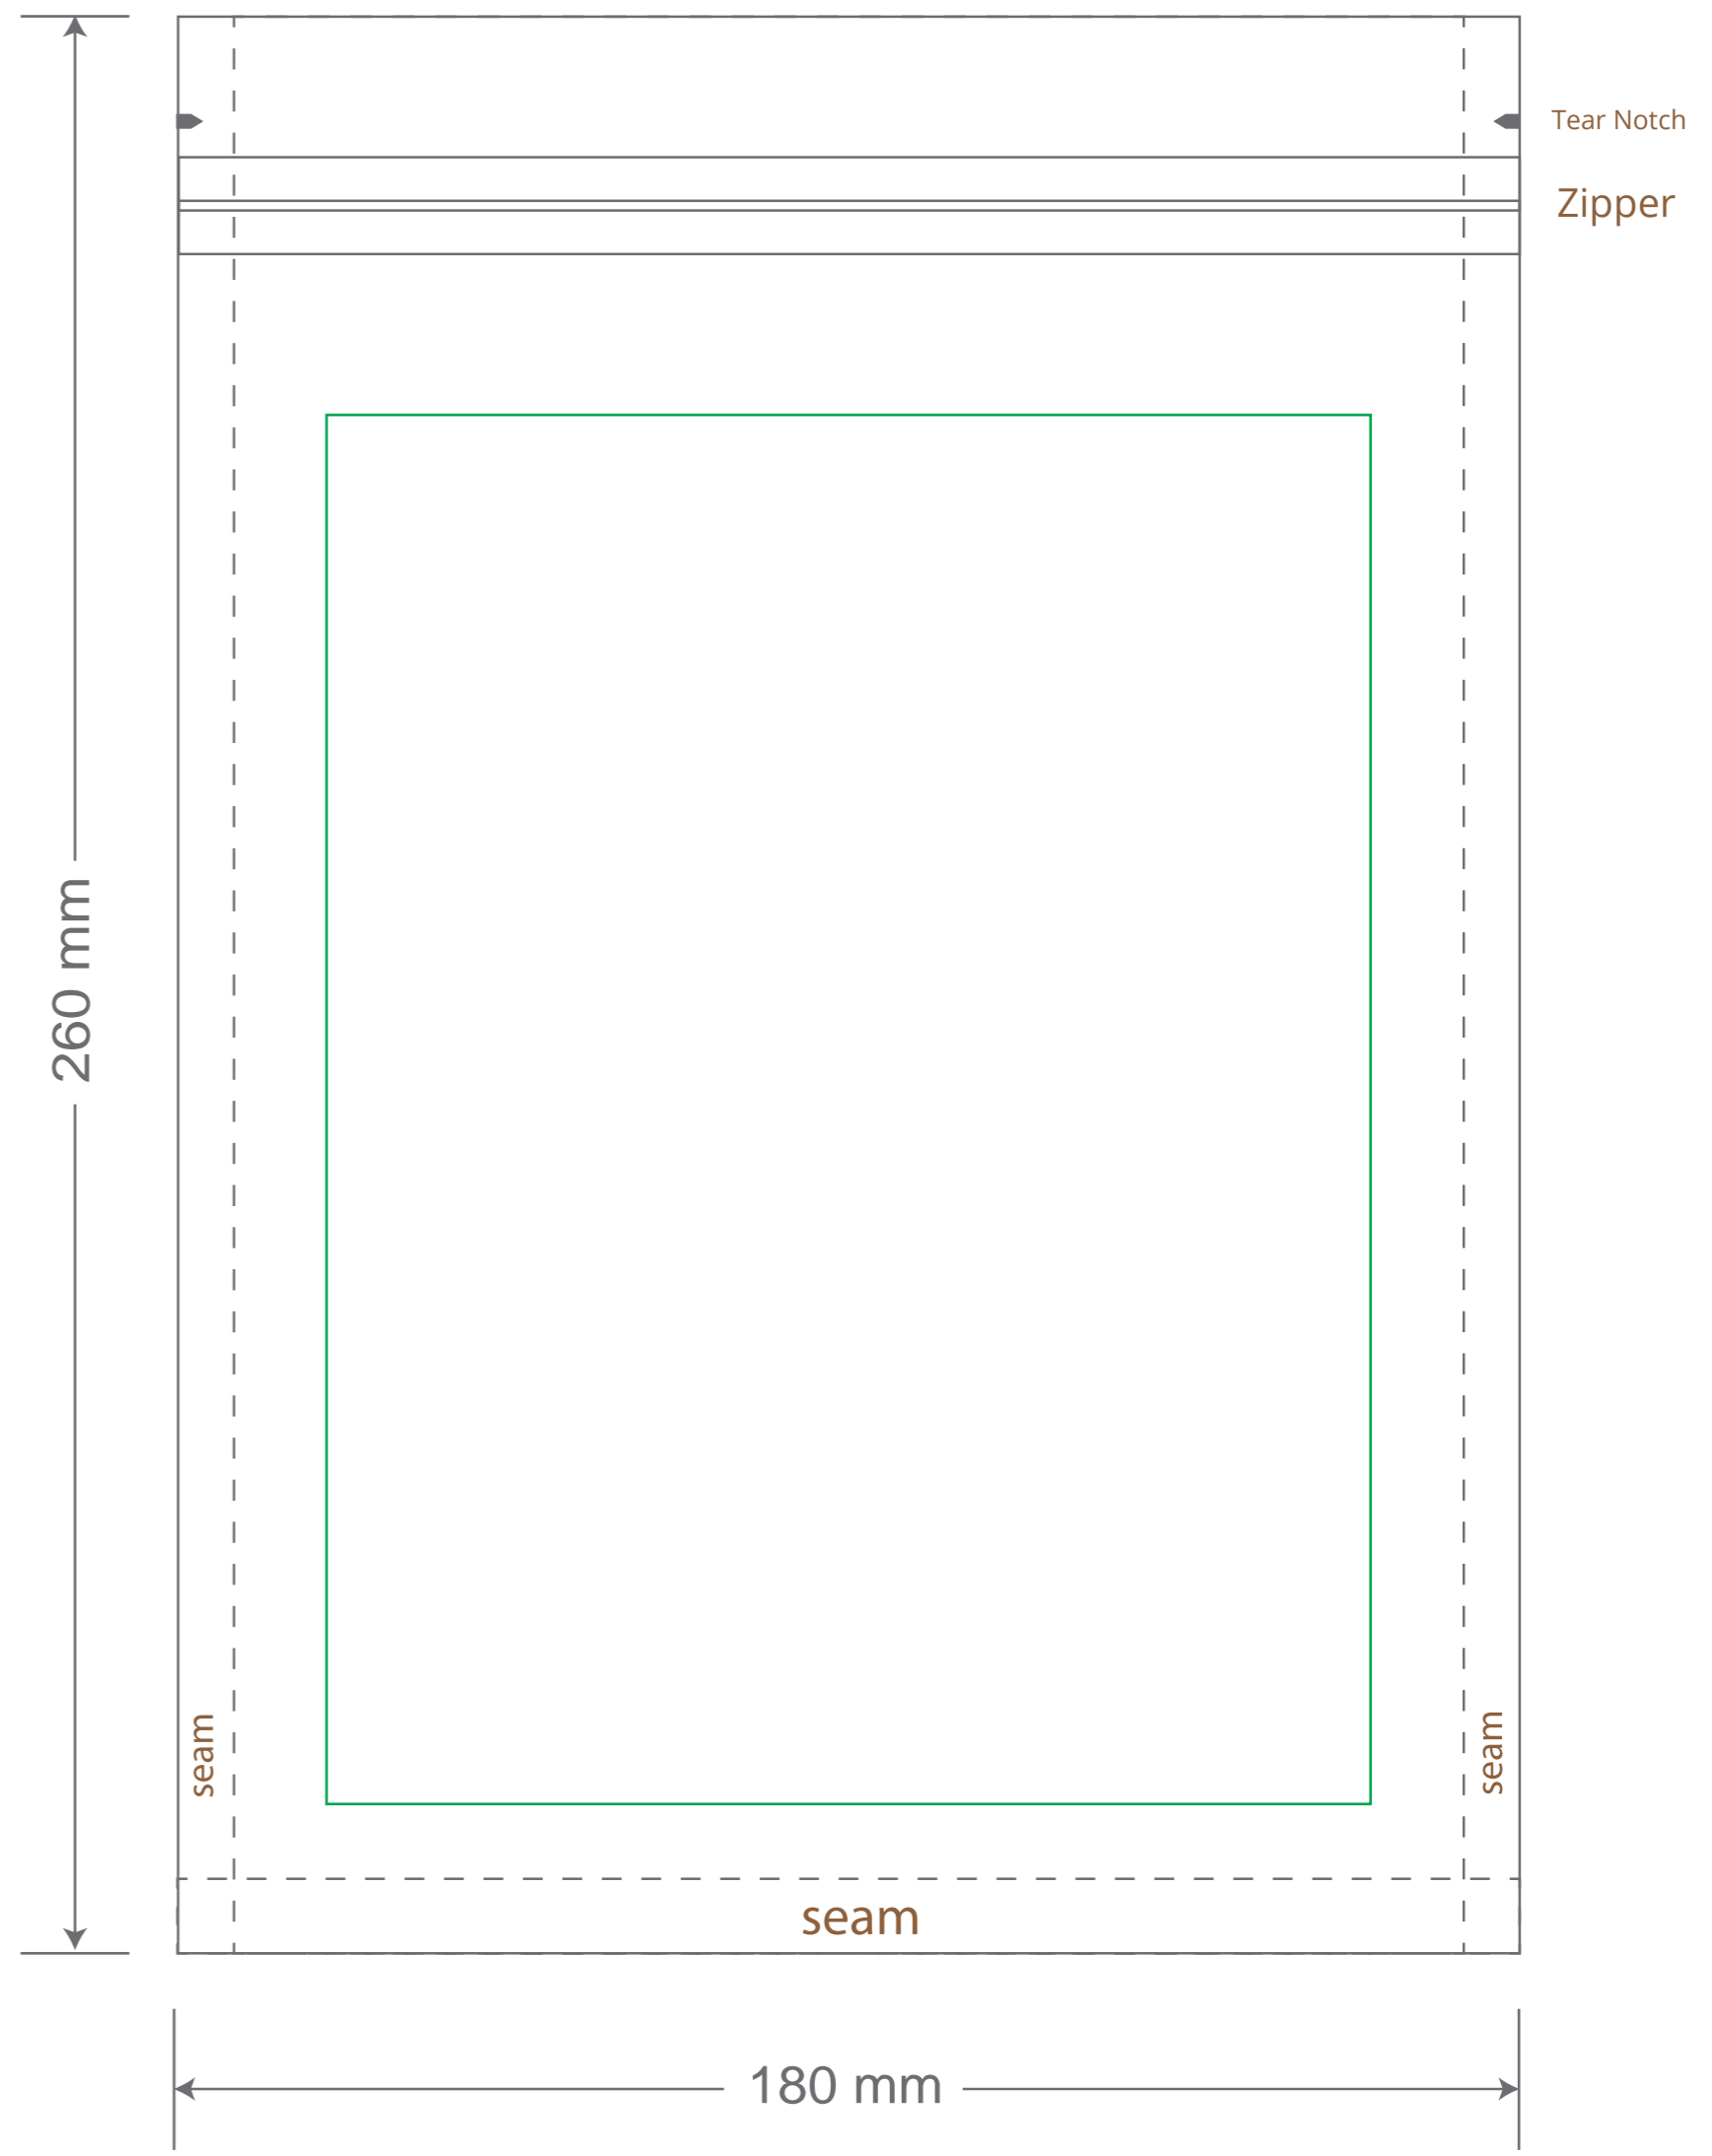

Front

Back

Green area is the bag area is the printing area, artwork with at most 2 colors for silkscreen printing.

Note: In Silkscreen printing Text font size must be bigger than 11pt can be clearly printed.