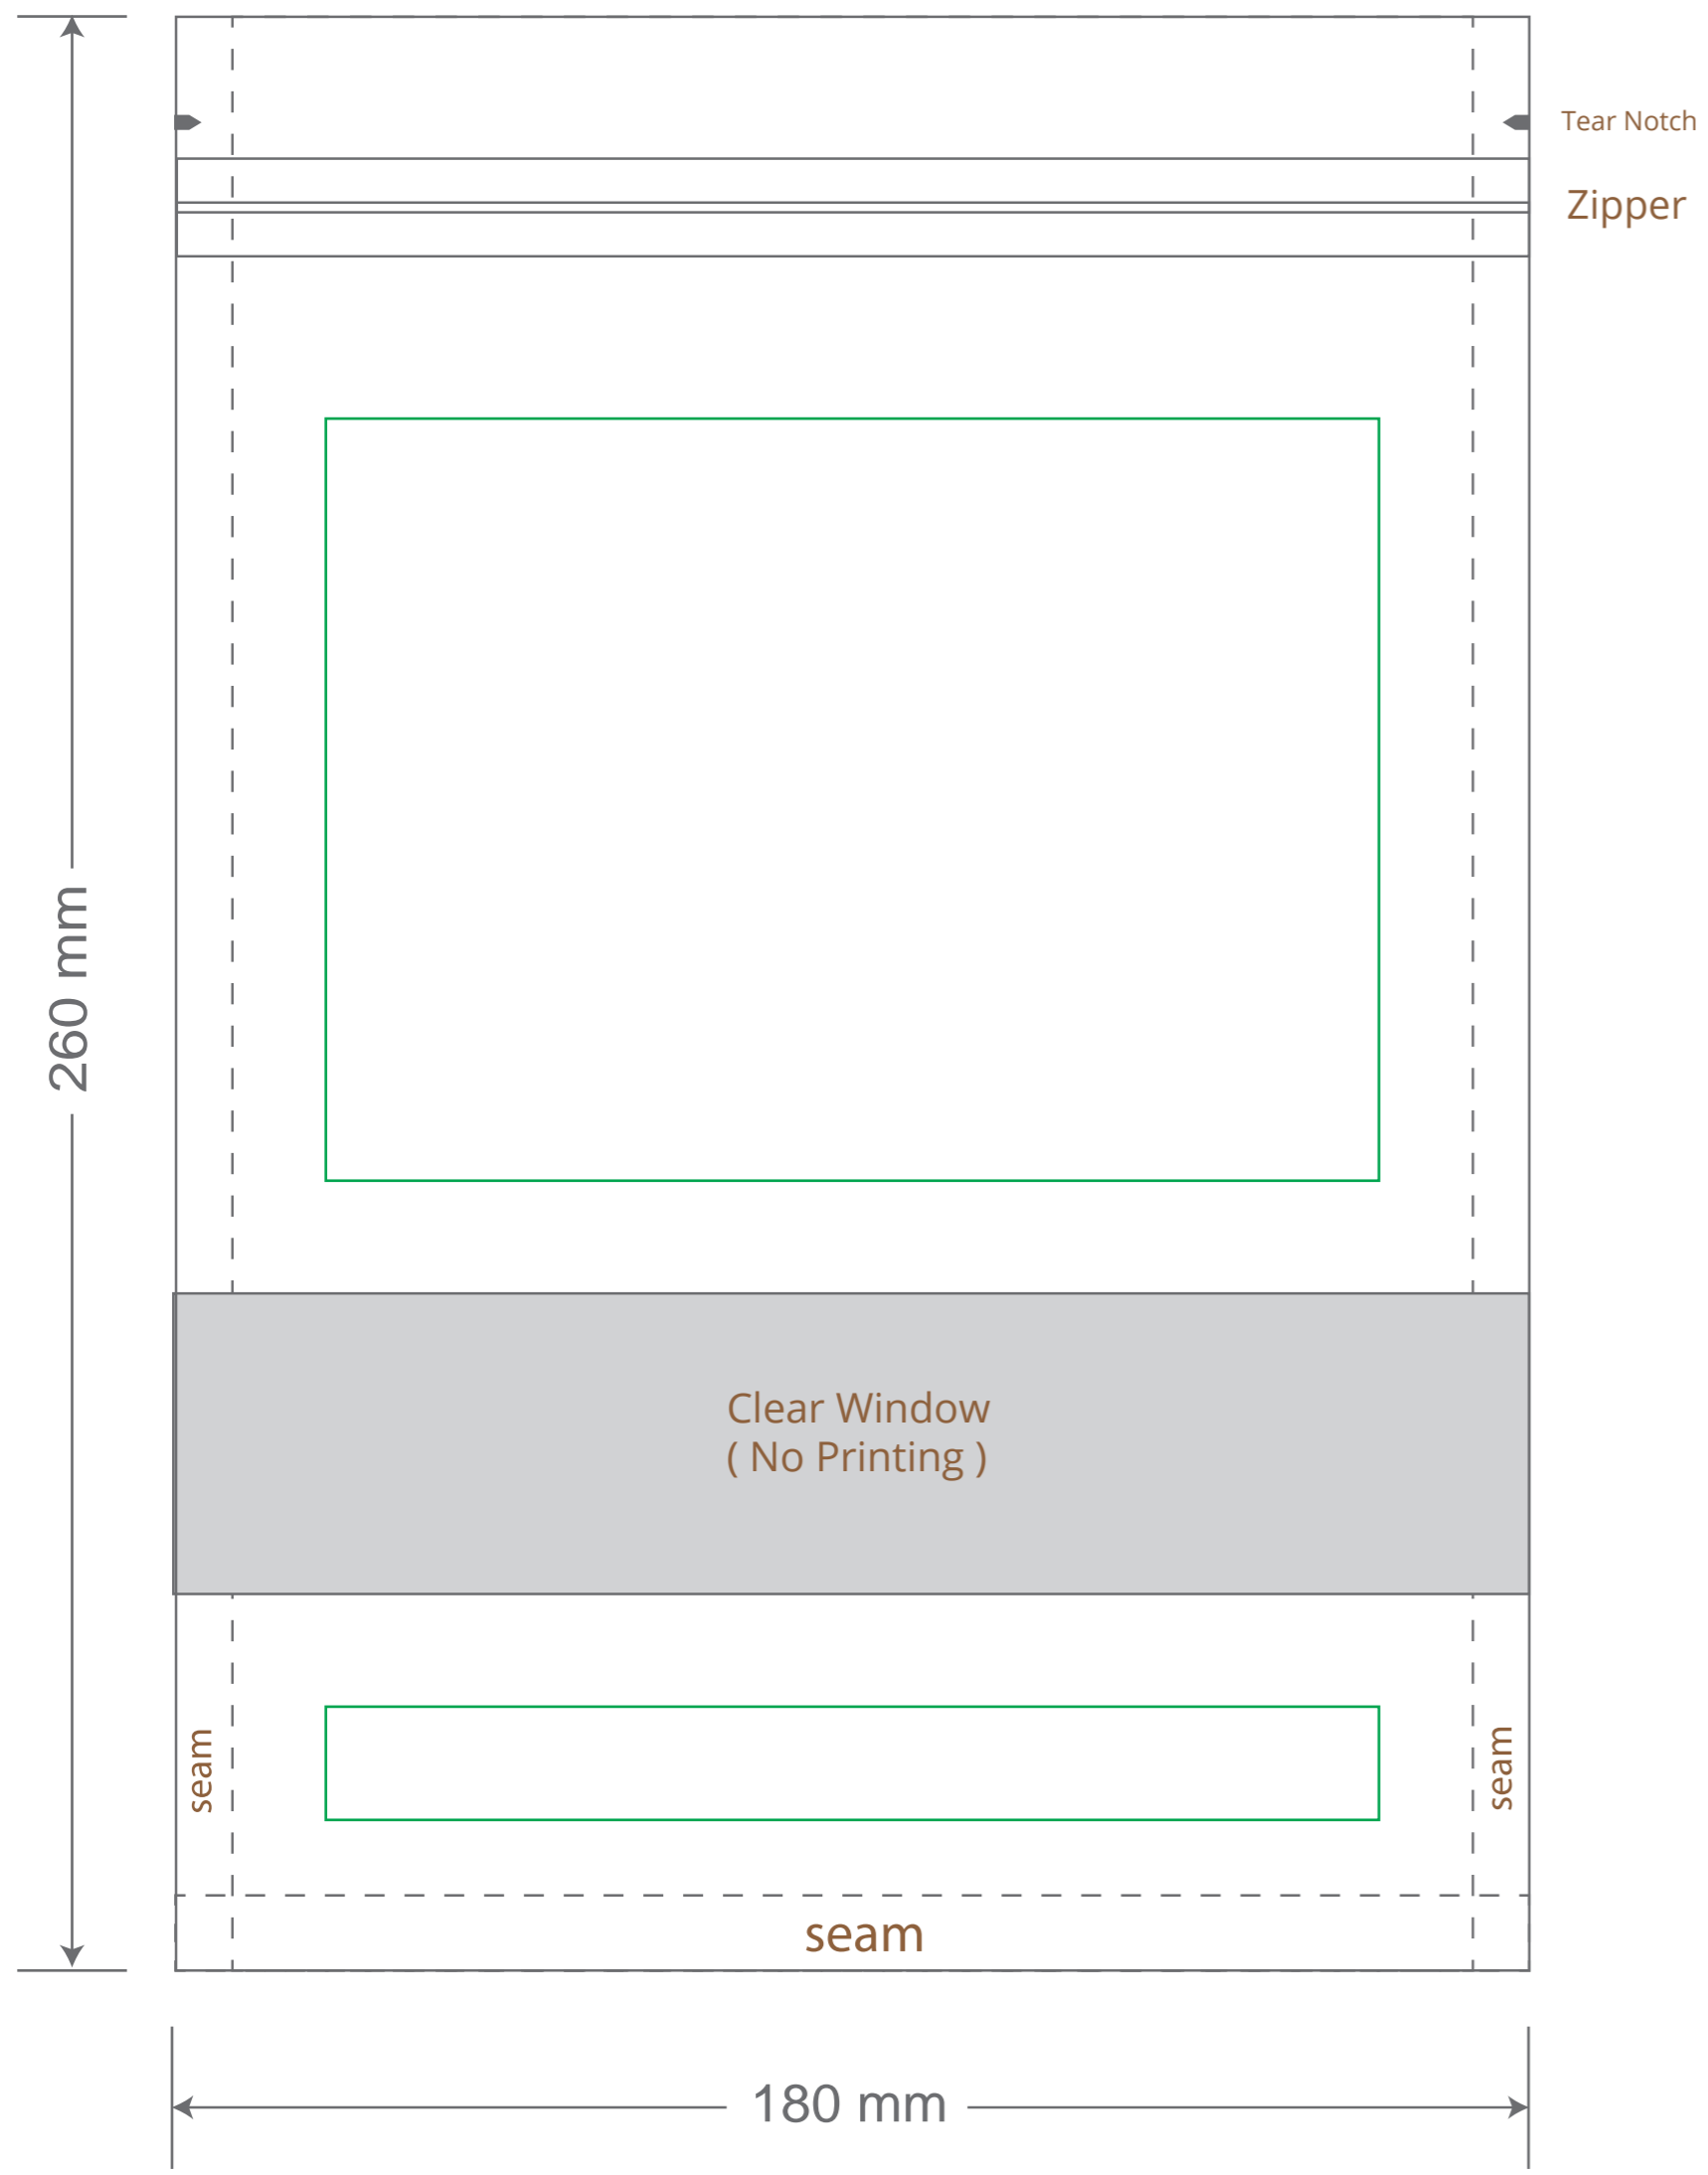

Front

Back

Green area is the bag area is the printing area, artwork with at most 2 colors for silkscreen printing.

Note: In Silkscreen printing Text font size must be bigger than 11pt can be clearly printed.