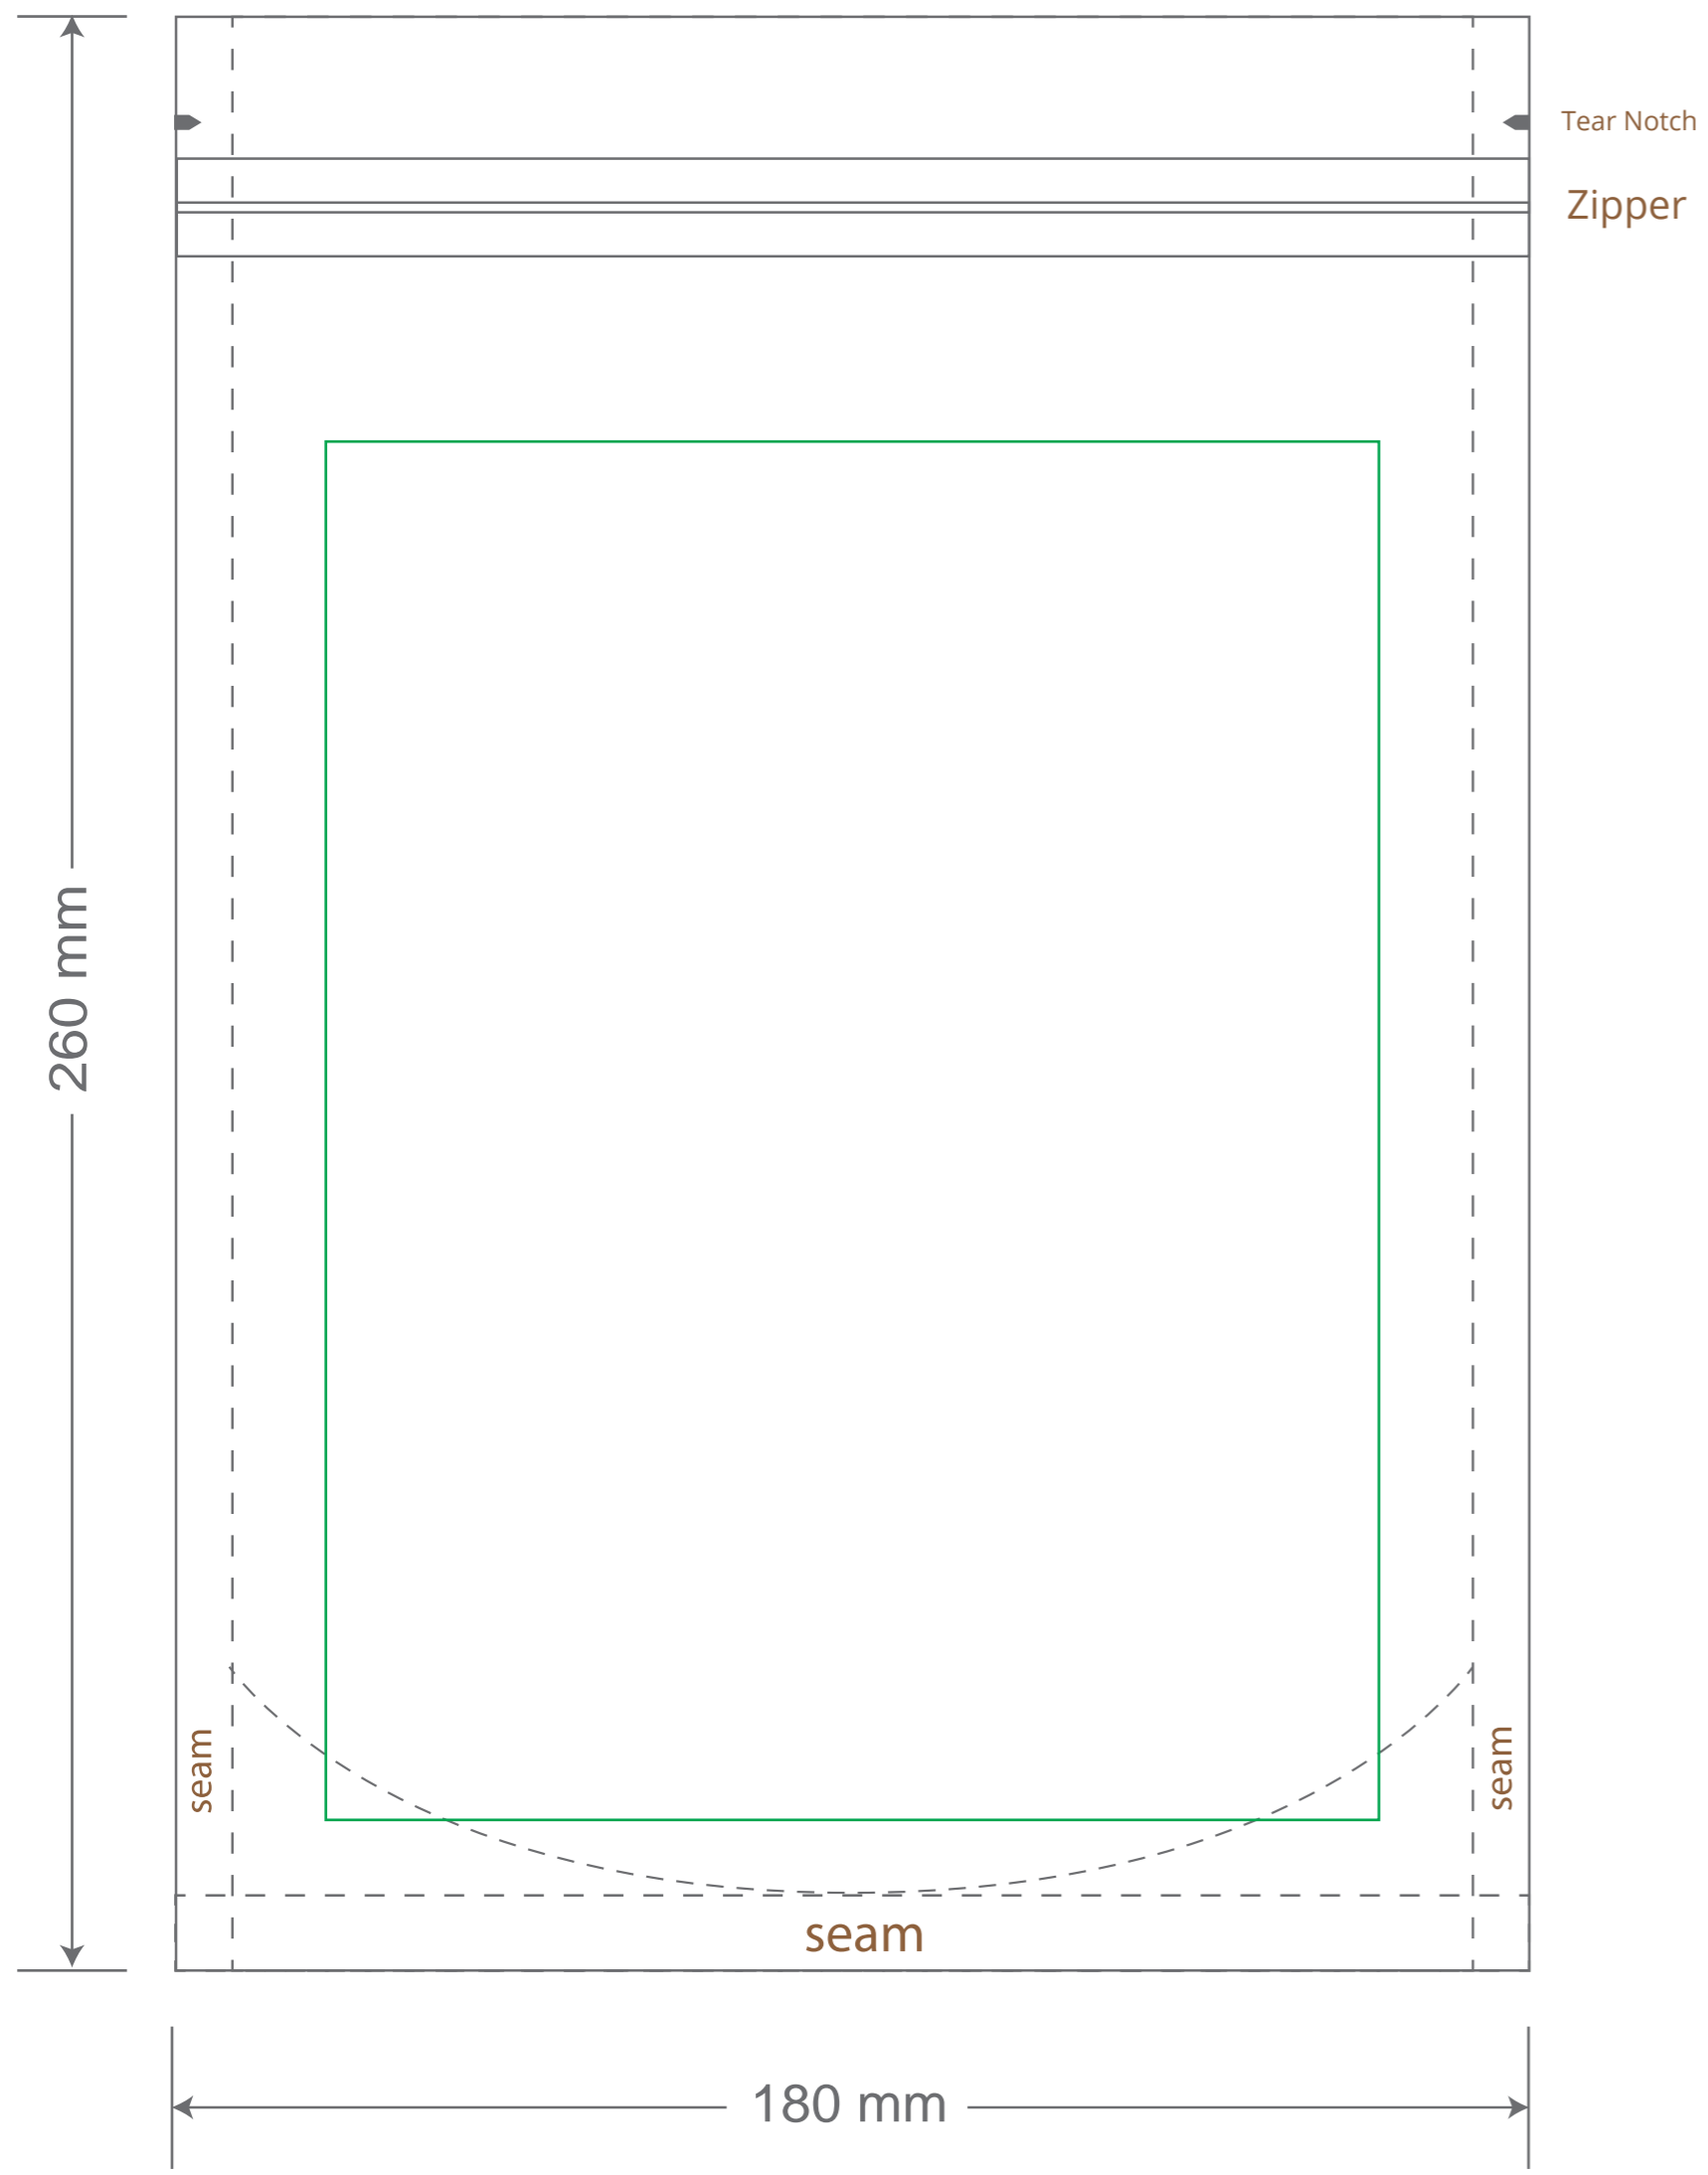

Front

Back

Green area is the bag area is the printing area, artwork with at most 2 colors for silkscreen printing.

Note: In Silkscreen printing Text font size must be bigger than 11pt can be clearly printed.