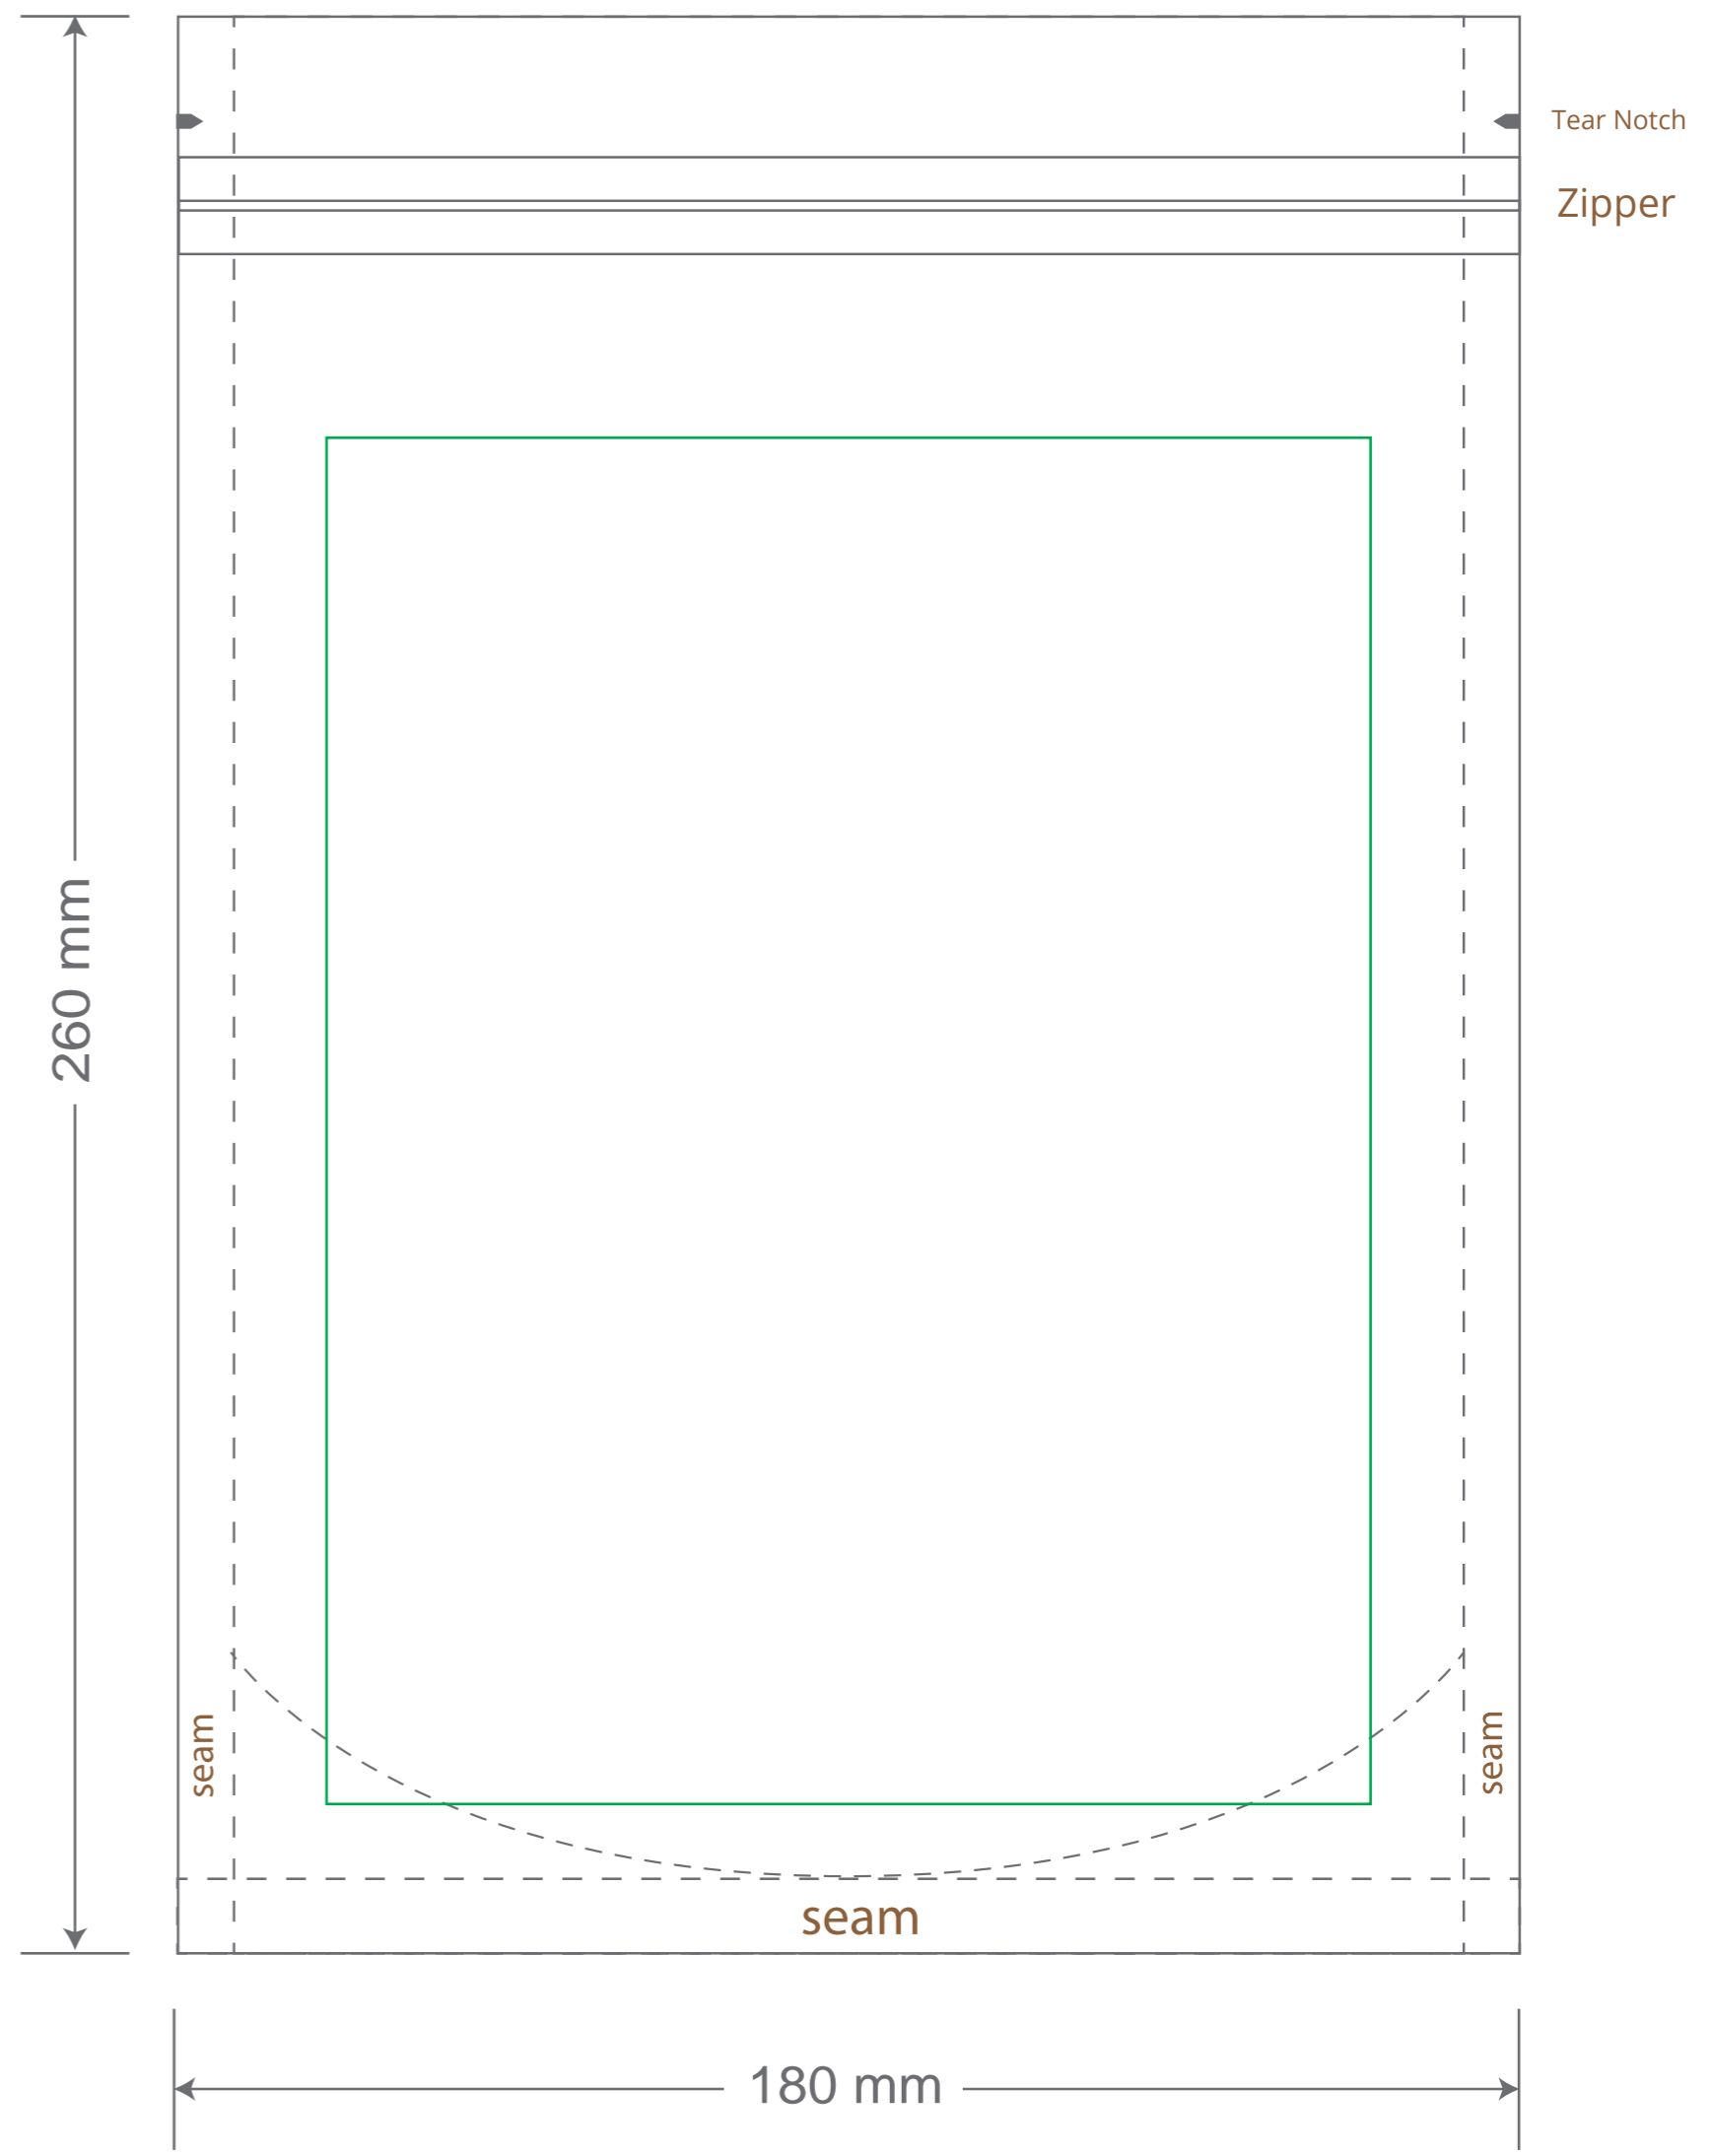

Front

Back

Green area is the bag area is the printing area, artwork with at most 2 colors for silkscreen printing.

Note: In Silkscreen printing Text font size must be bigger than 11pt can be clearly printed.