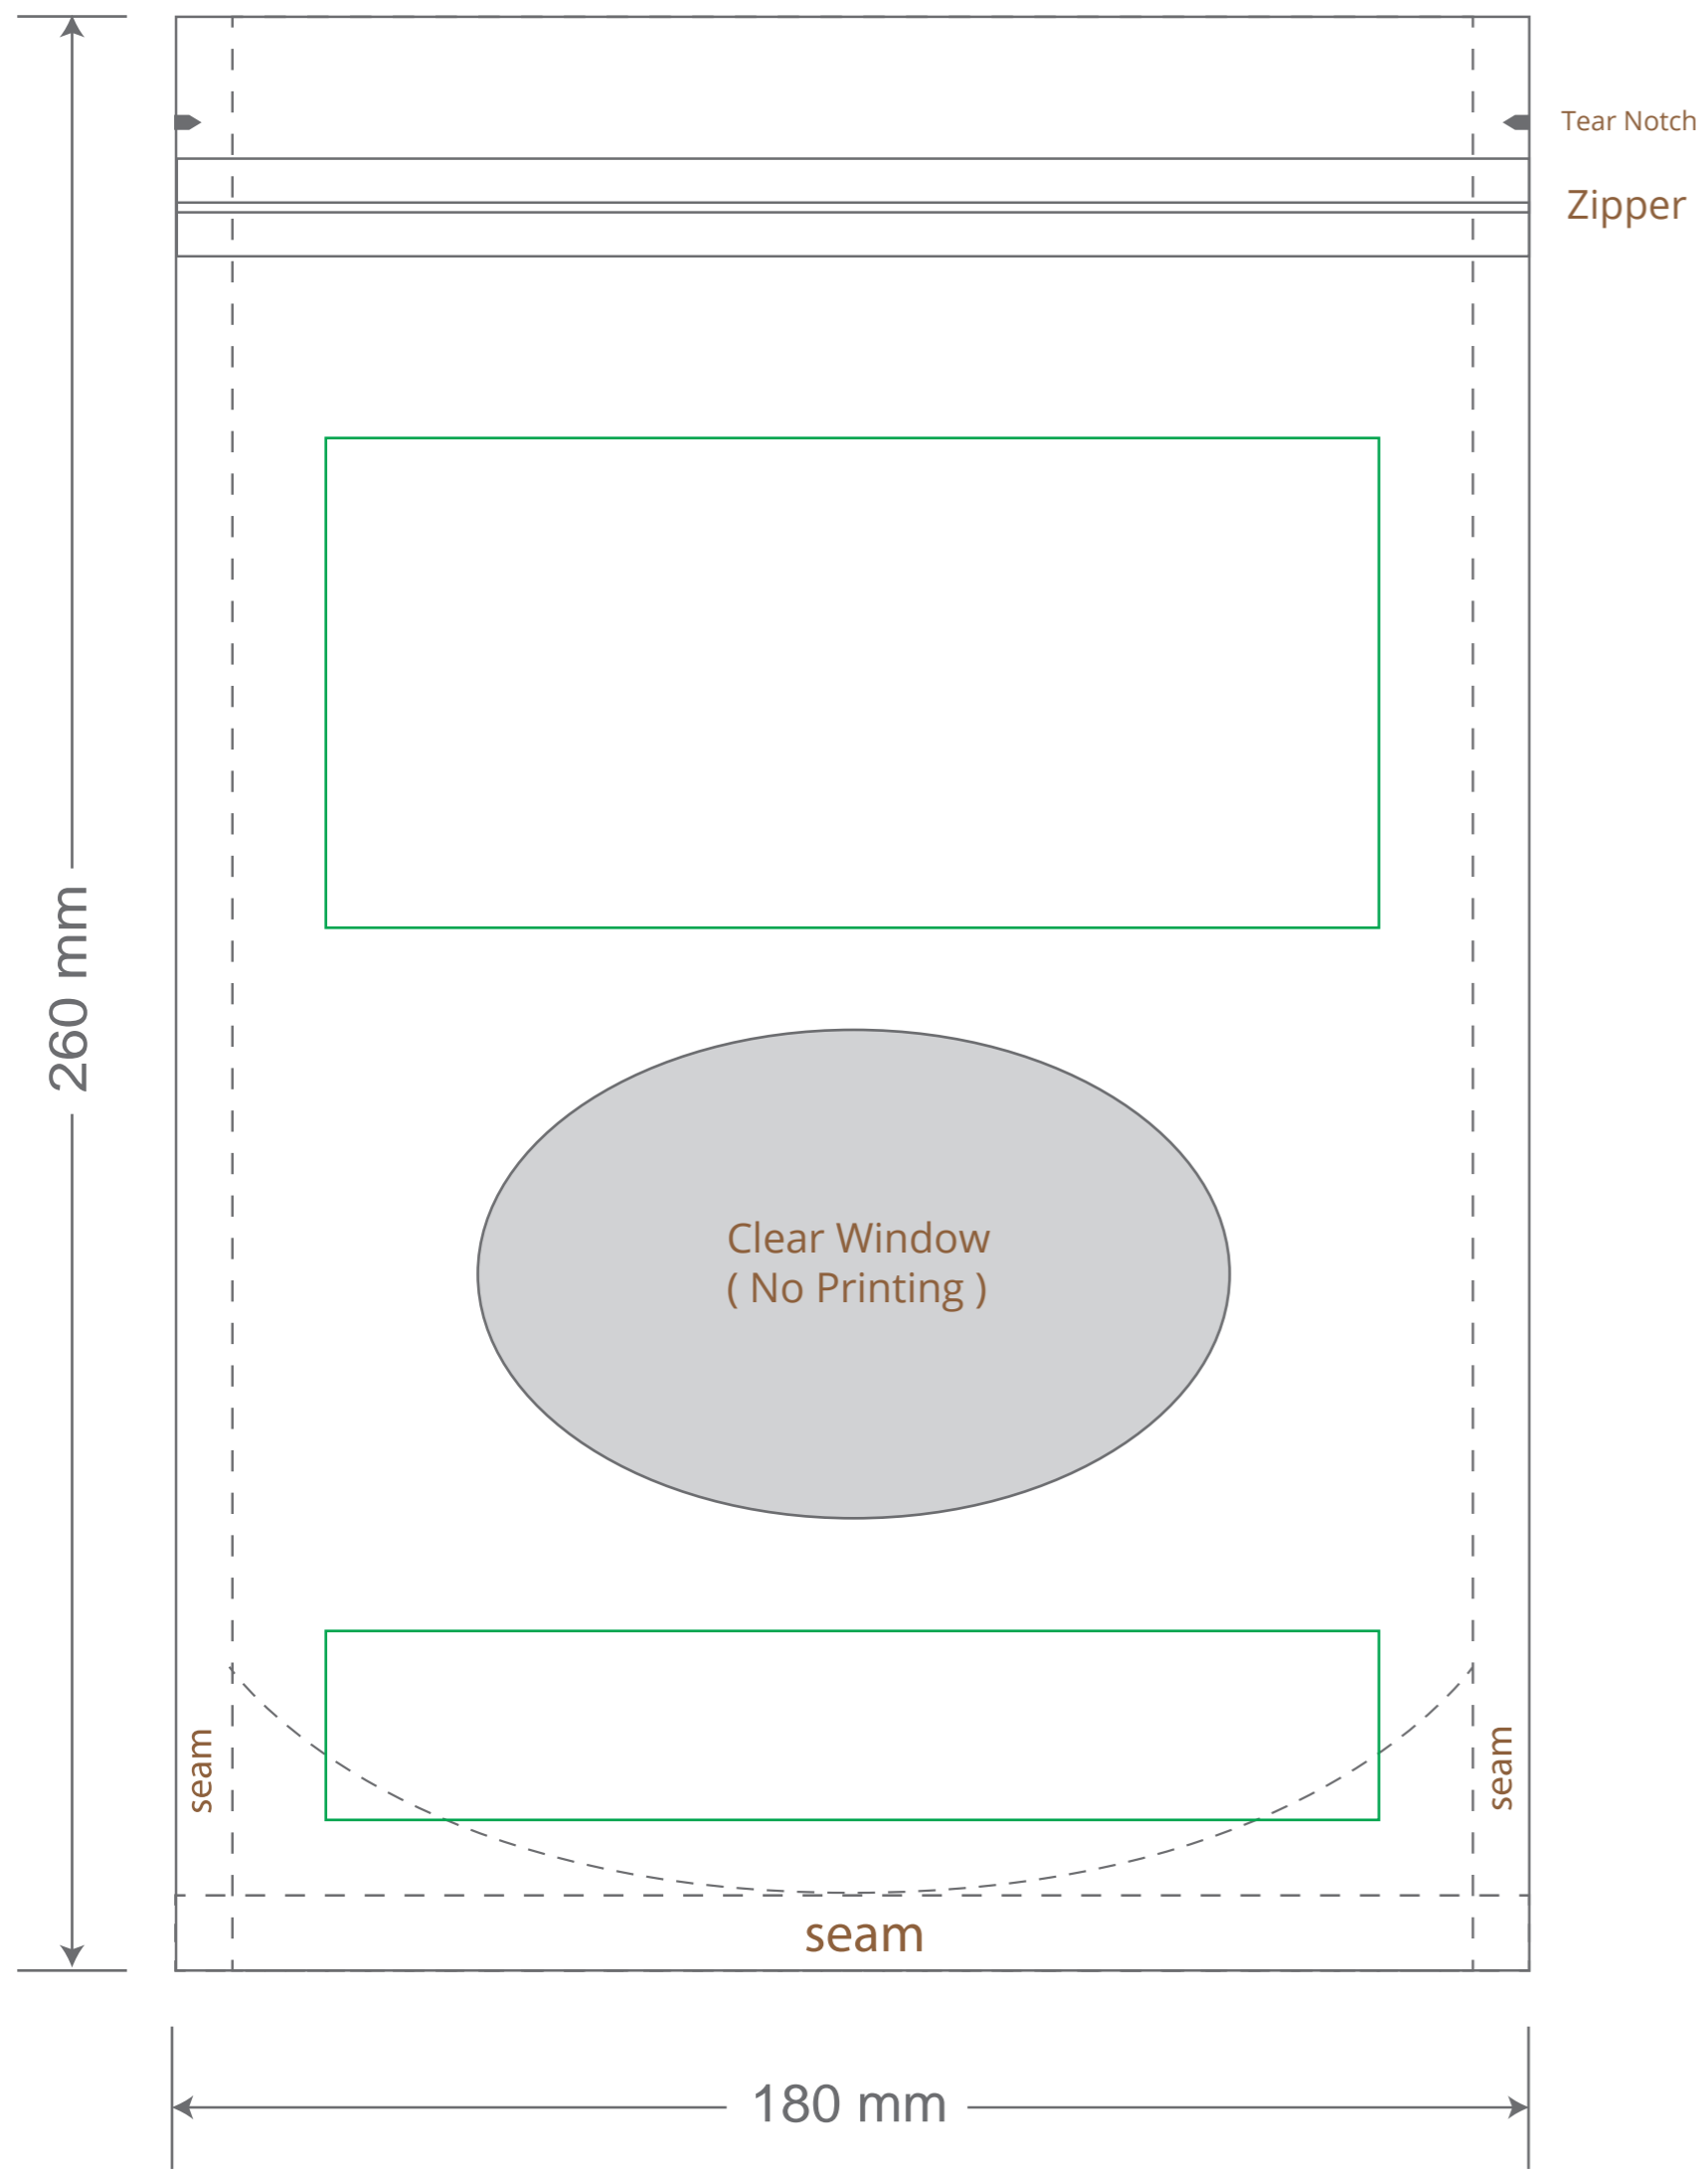

Front

Back

Green area is the bag area is the printing area, artwork with at most 2 colors for silkscreen printing.

Note: In Silkscreen printing Text font size must be bigger than 11pt can be clearly printed.