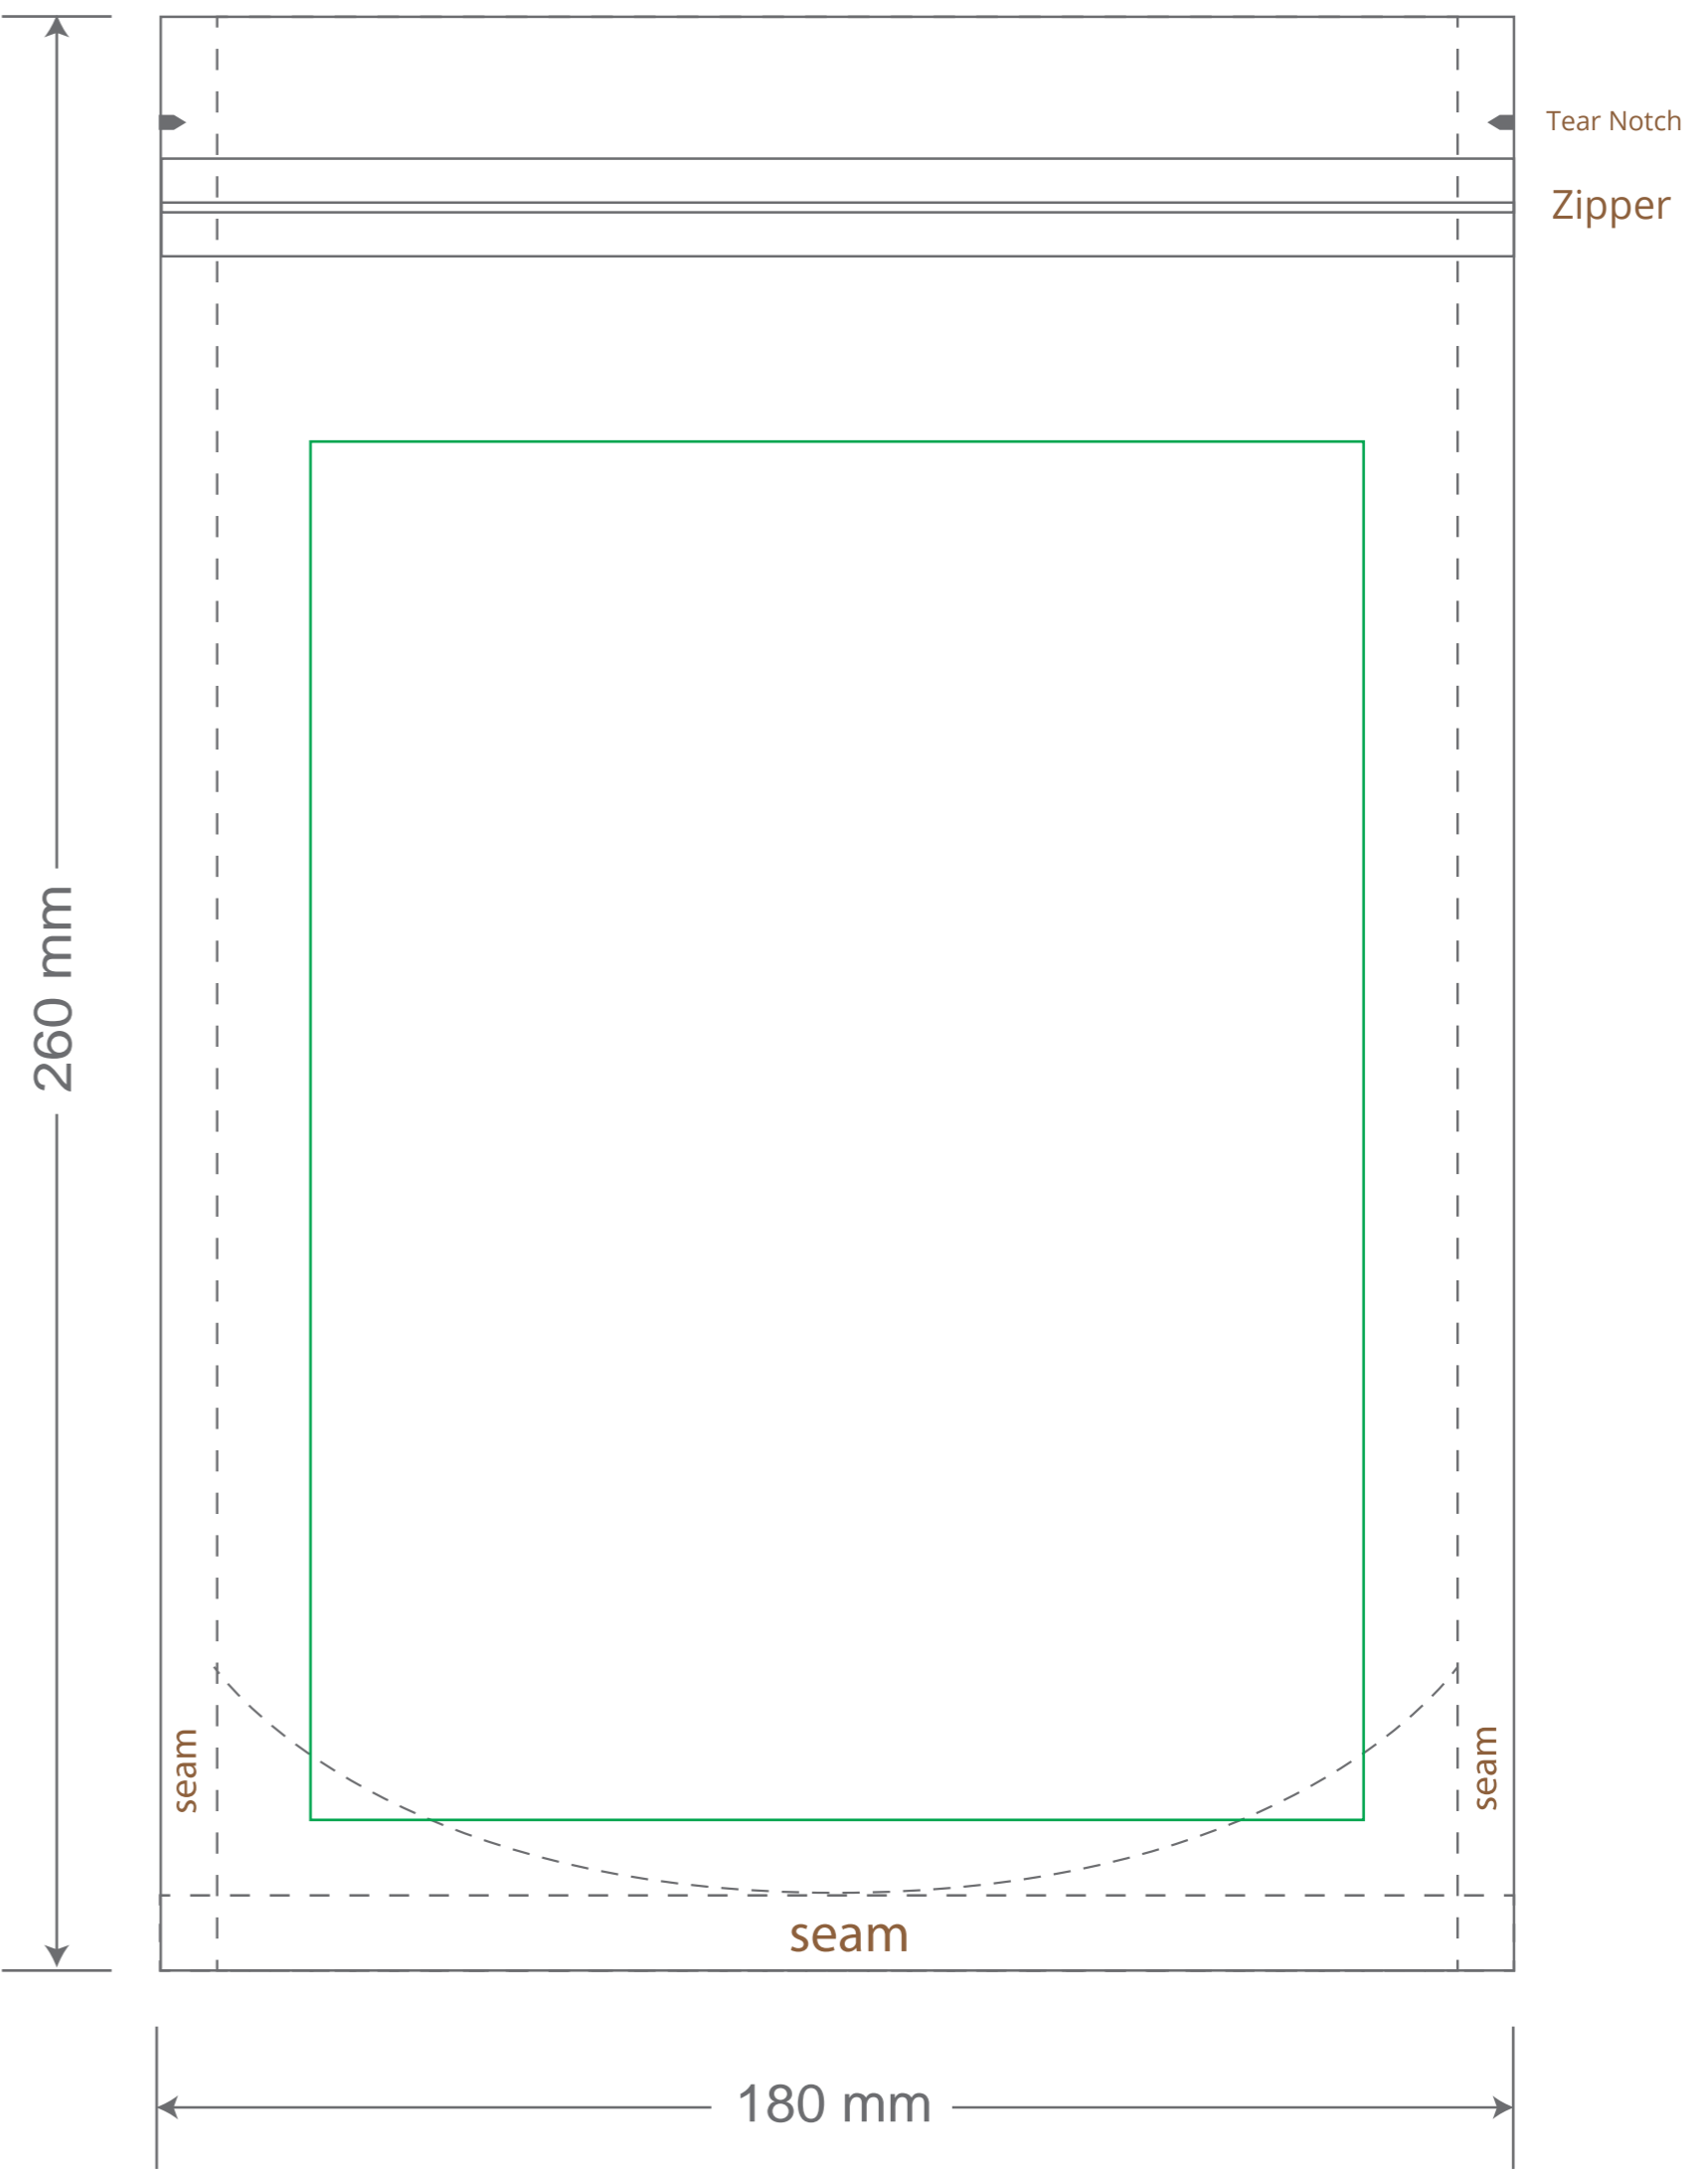

Front

Back

Green area is the bag area is the printing area, artwork with at most 2 colors for silkscreen printing.

Note: In Silkscreen printing Text font size must be bigger than 11pt can be clearly printed.