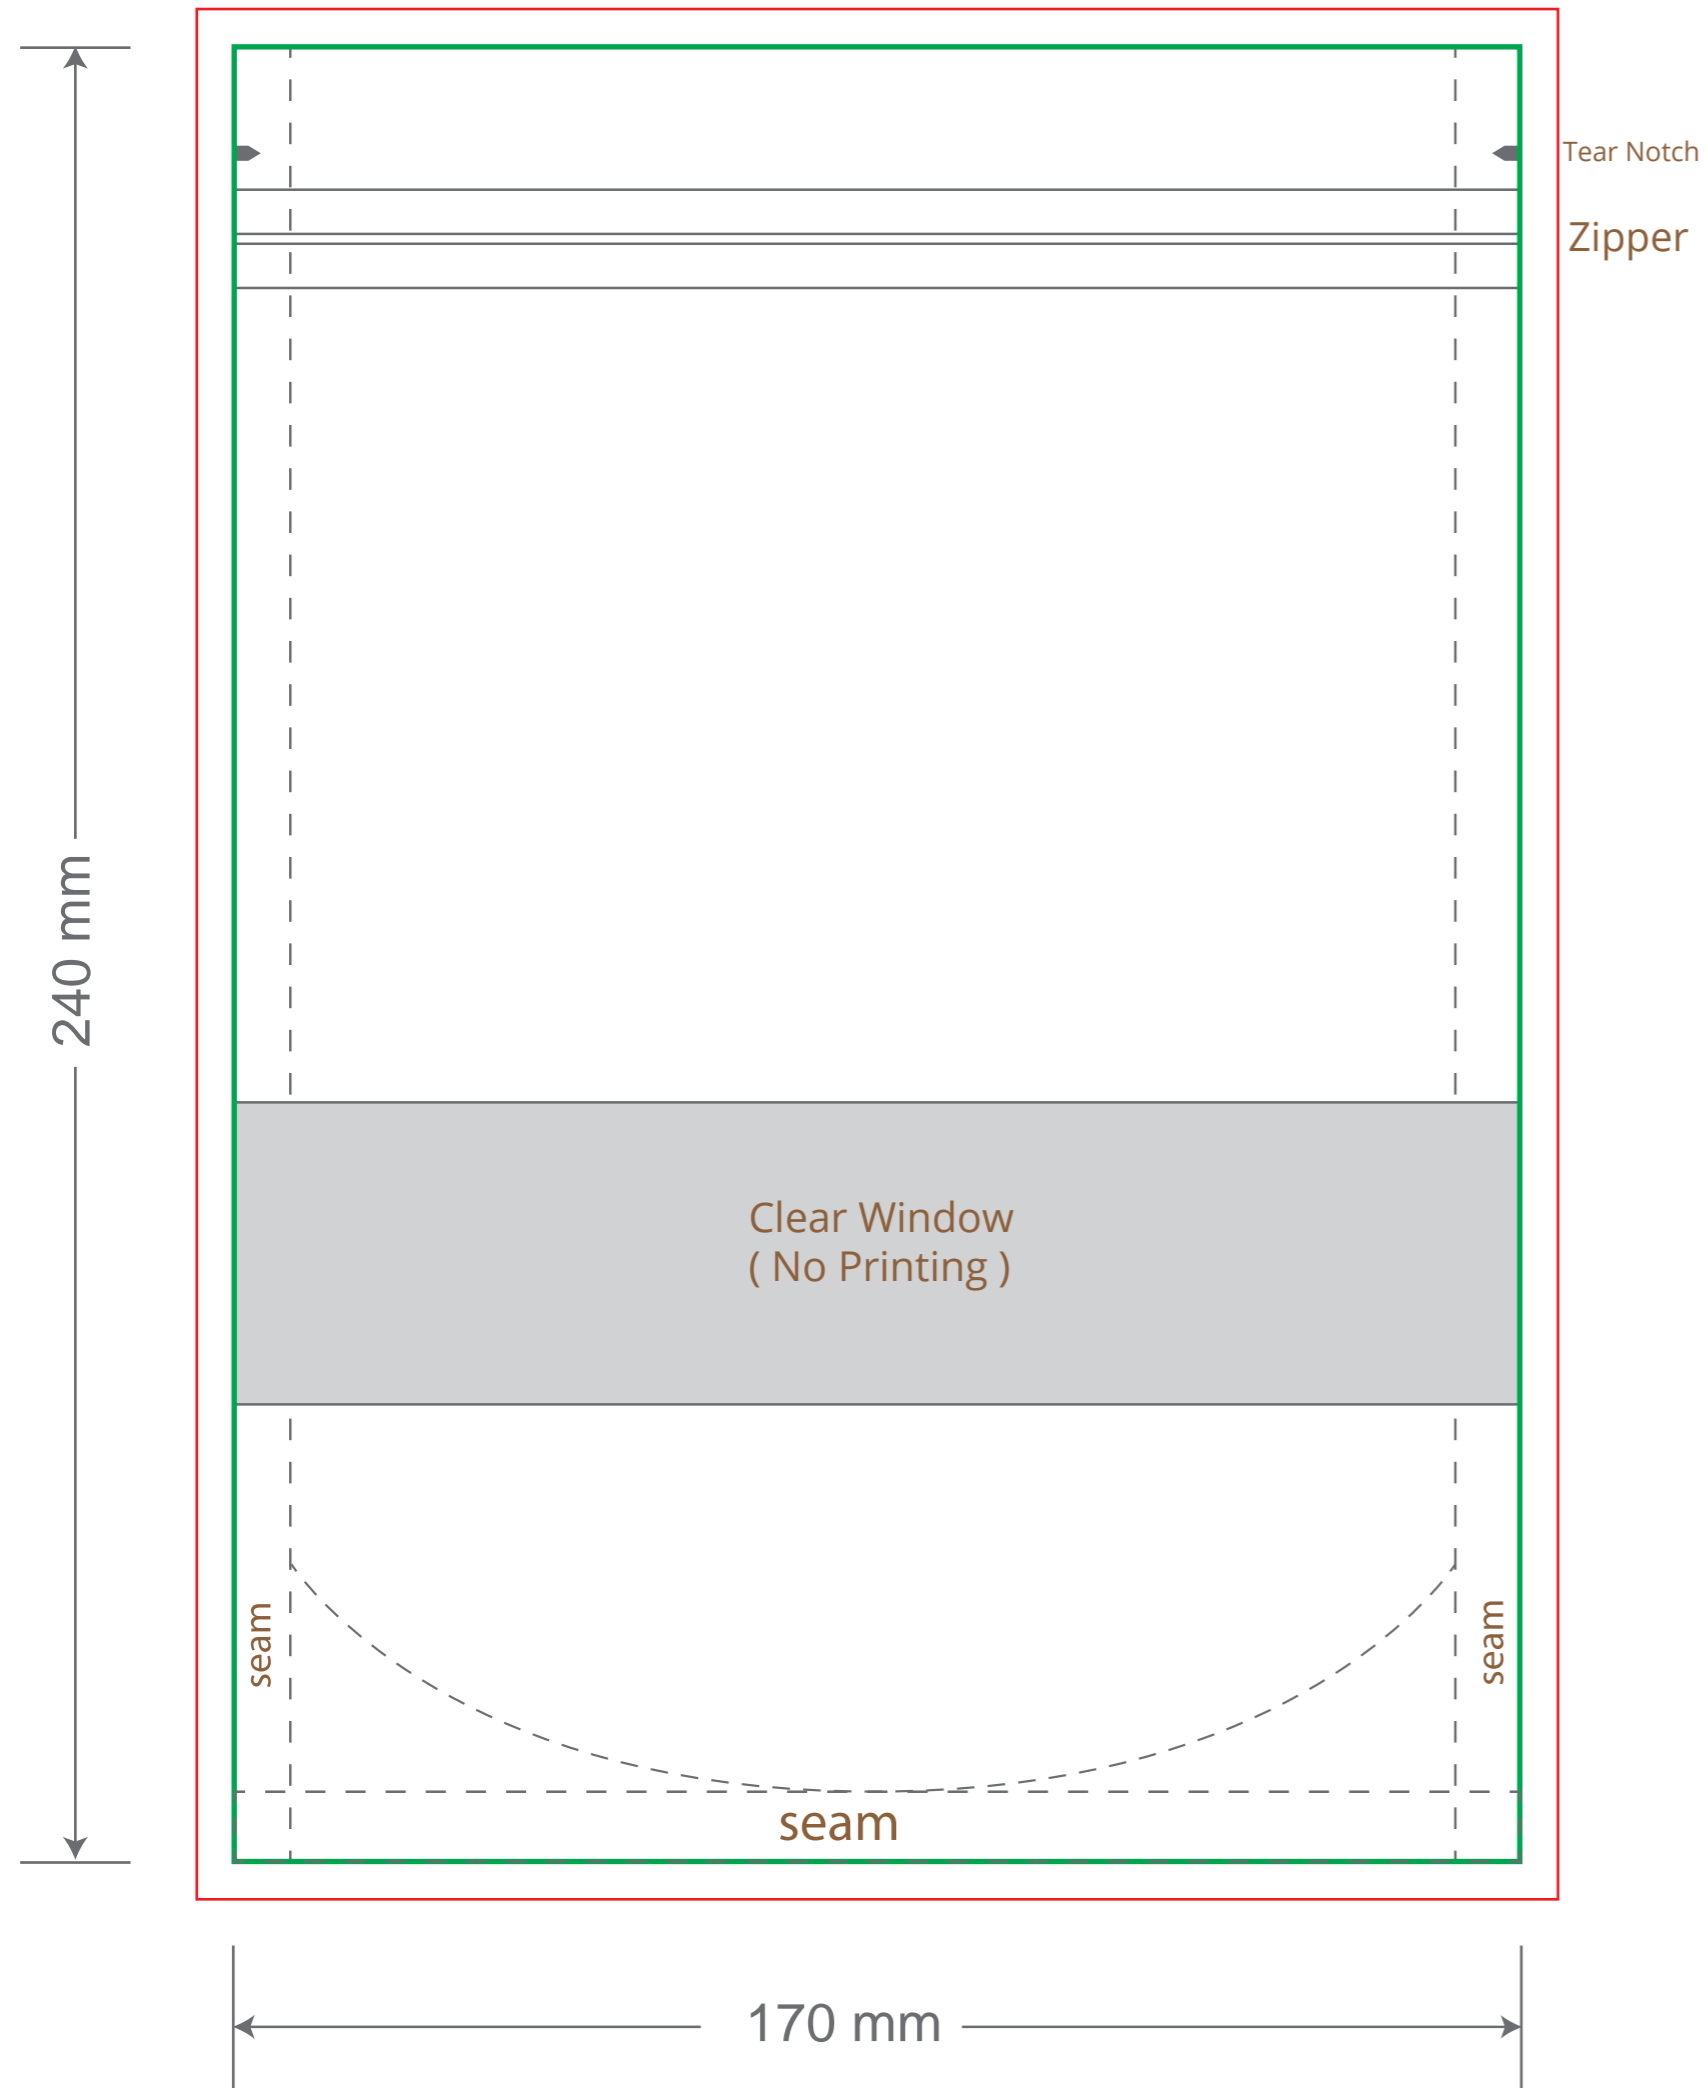

# Front

# Back

Green area is the bag area can with printing, except the window area.

Red area is the bleed area, please extend your artwork outside the green area within the red area.