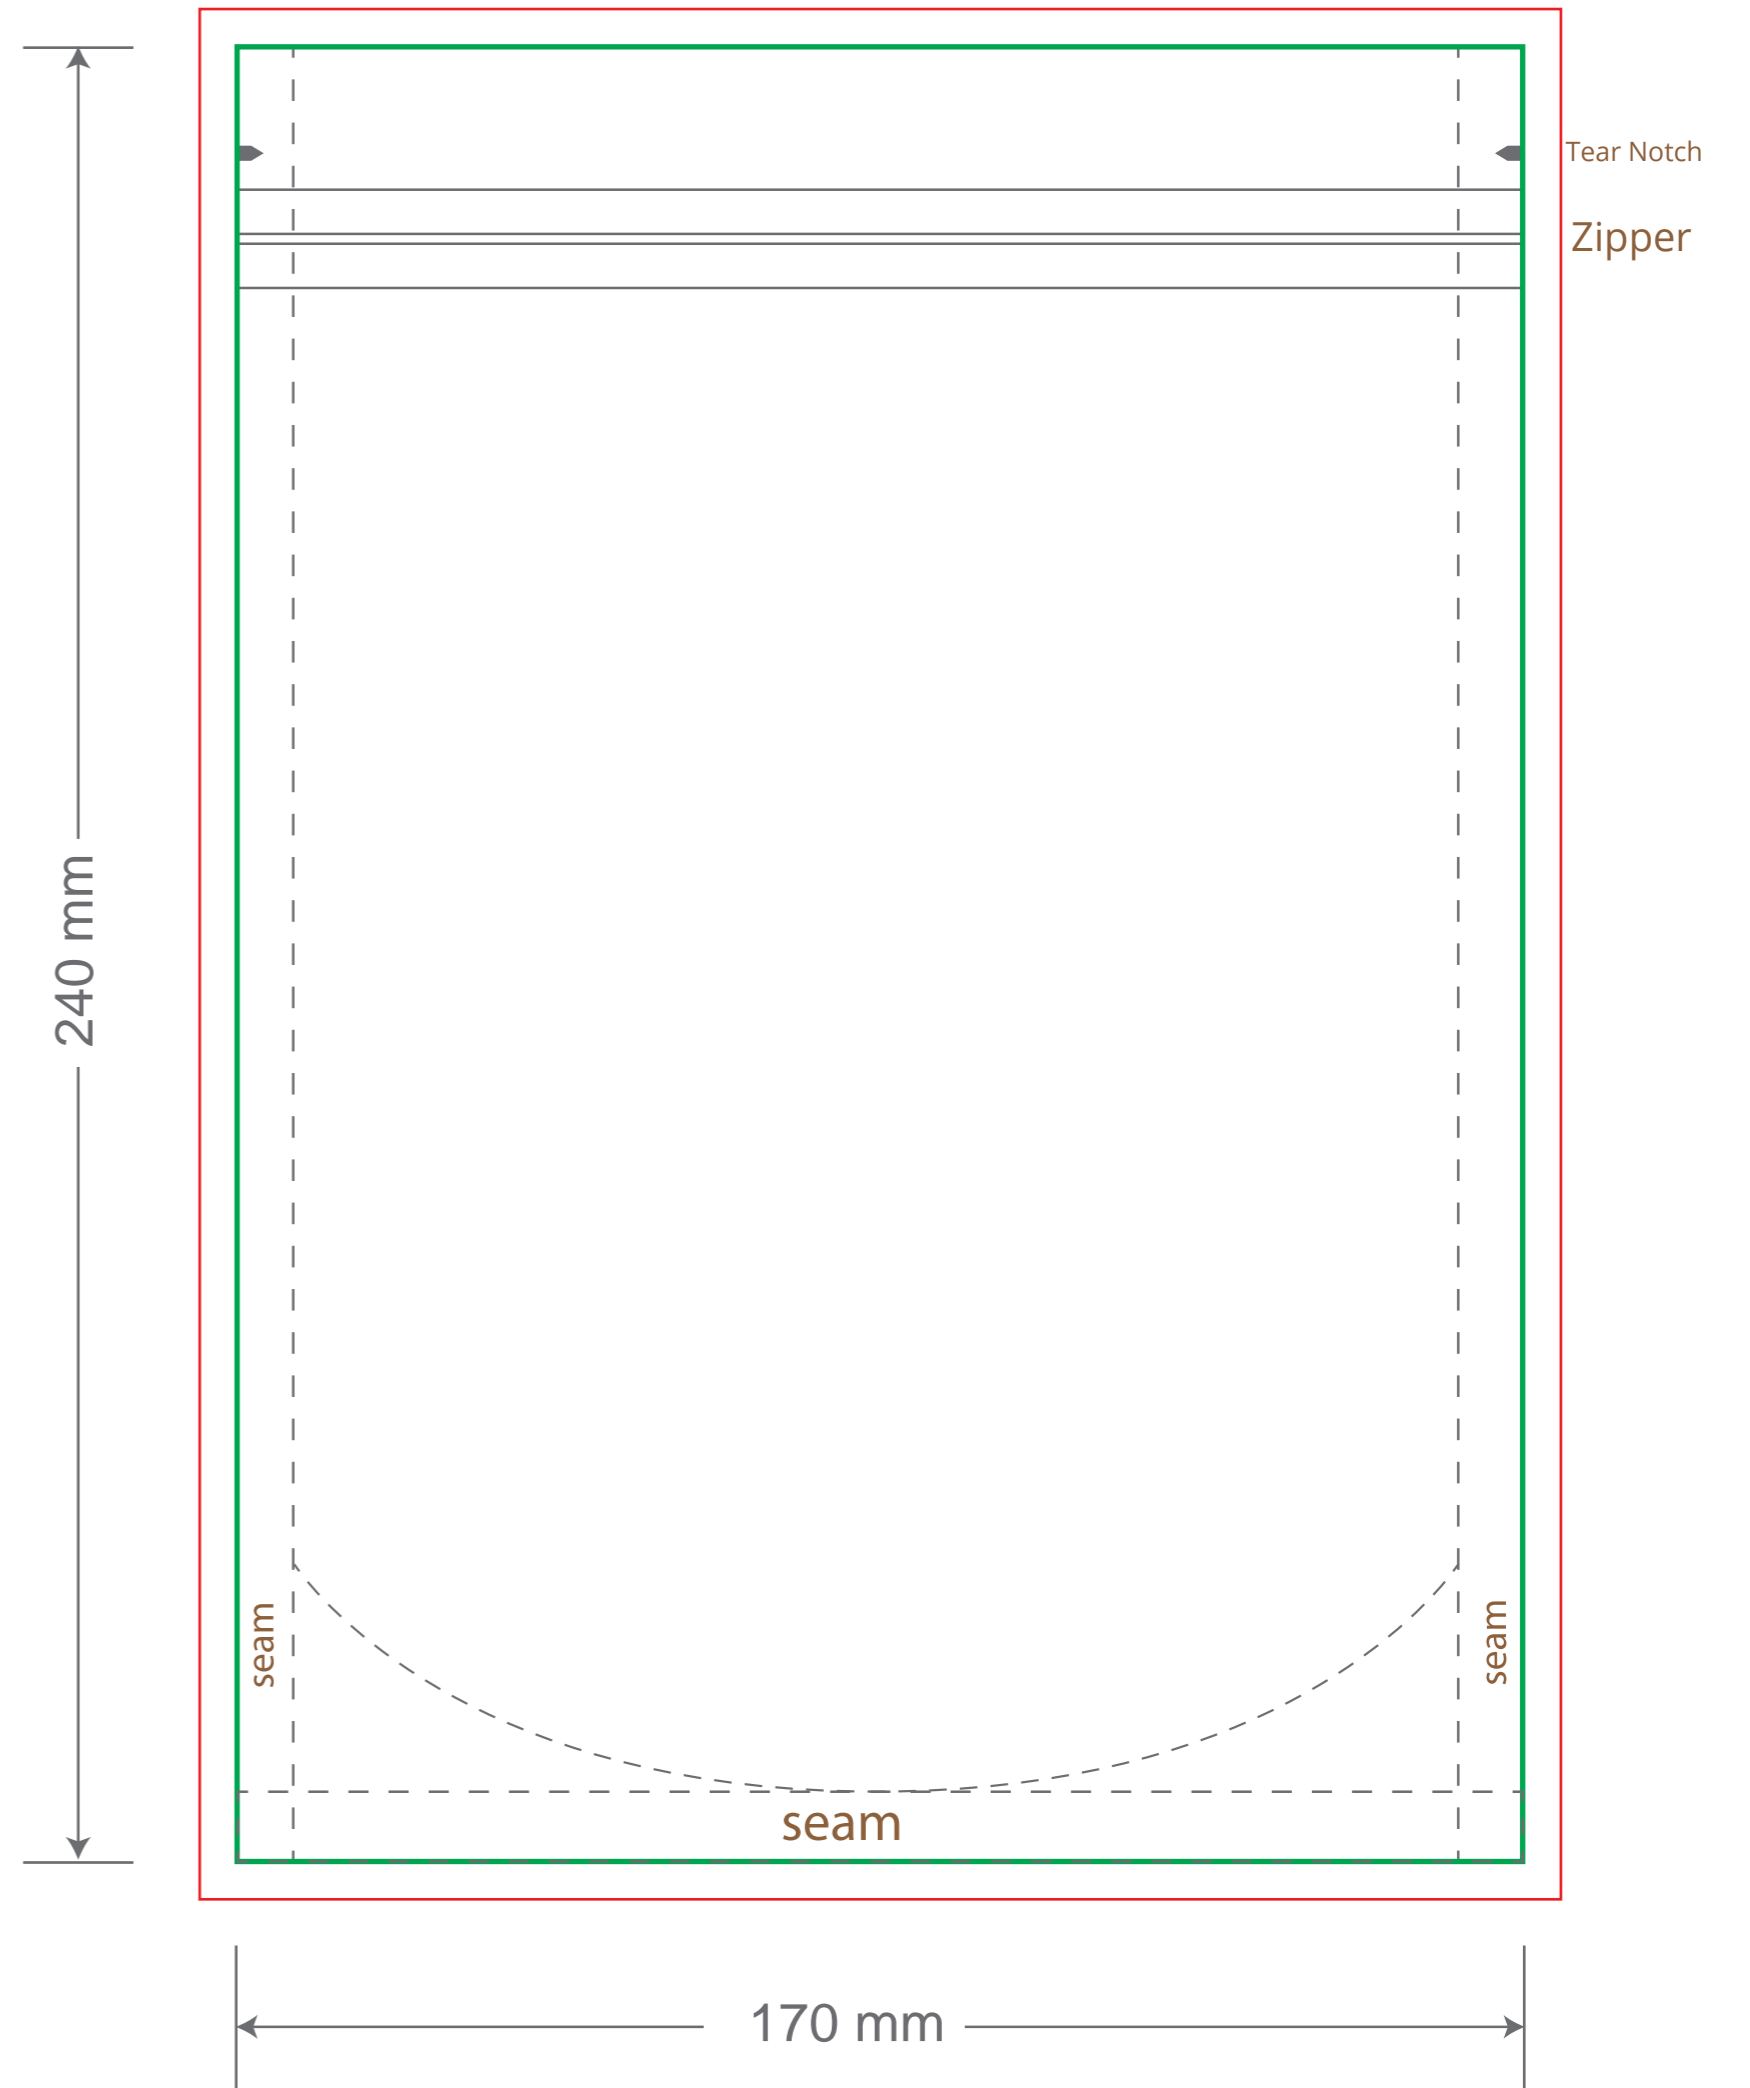

# Front

# Back

Green area is the bag area can with printing, except the window area.

Red area is the bleed area, please extend your artwork outside the green area within the red area.