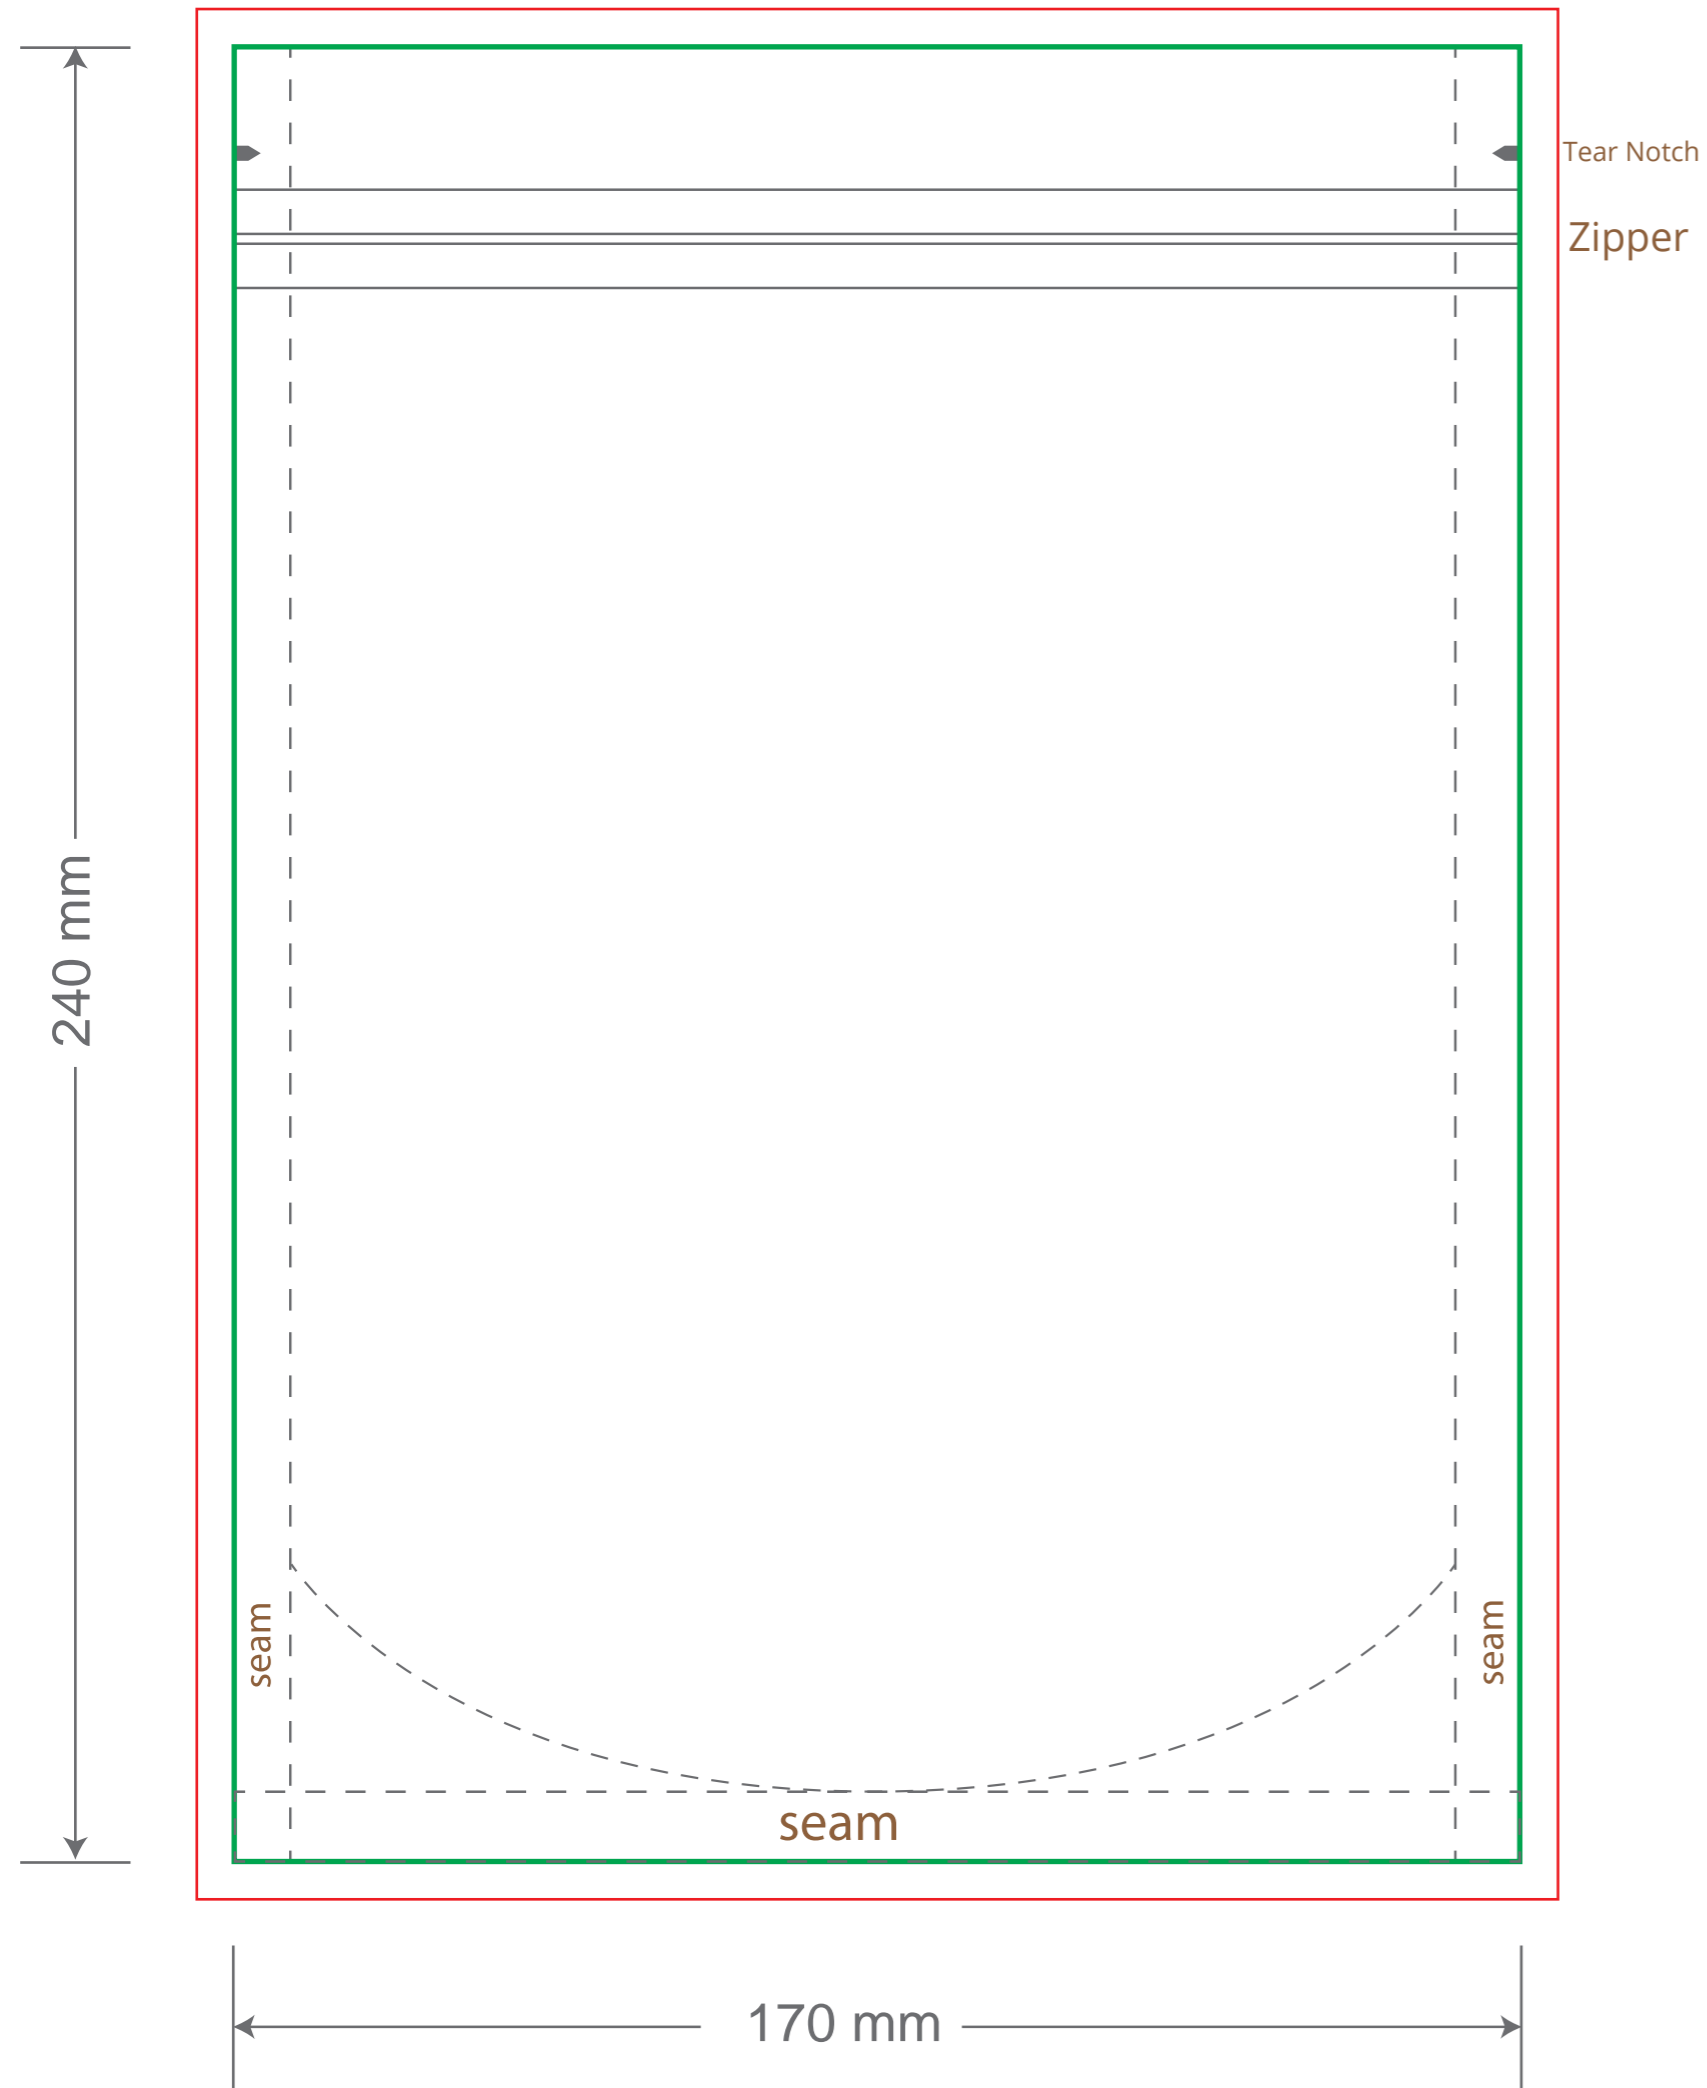

Front

Back

Green area is the bag area can with printing, except the window area.

Red area is the bleed area, please extend your artwork outside the green area within the red area.