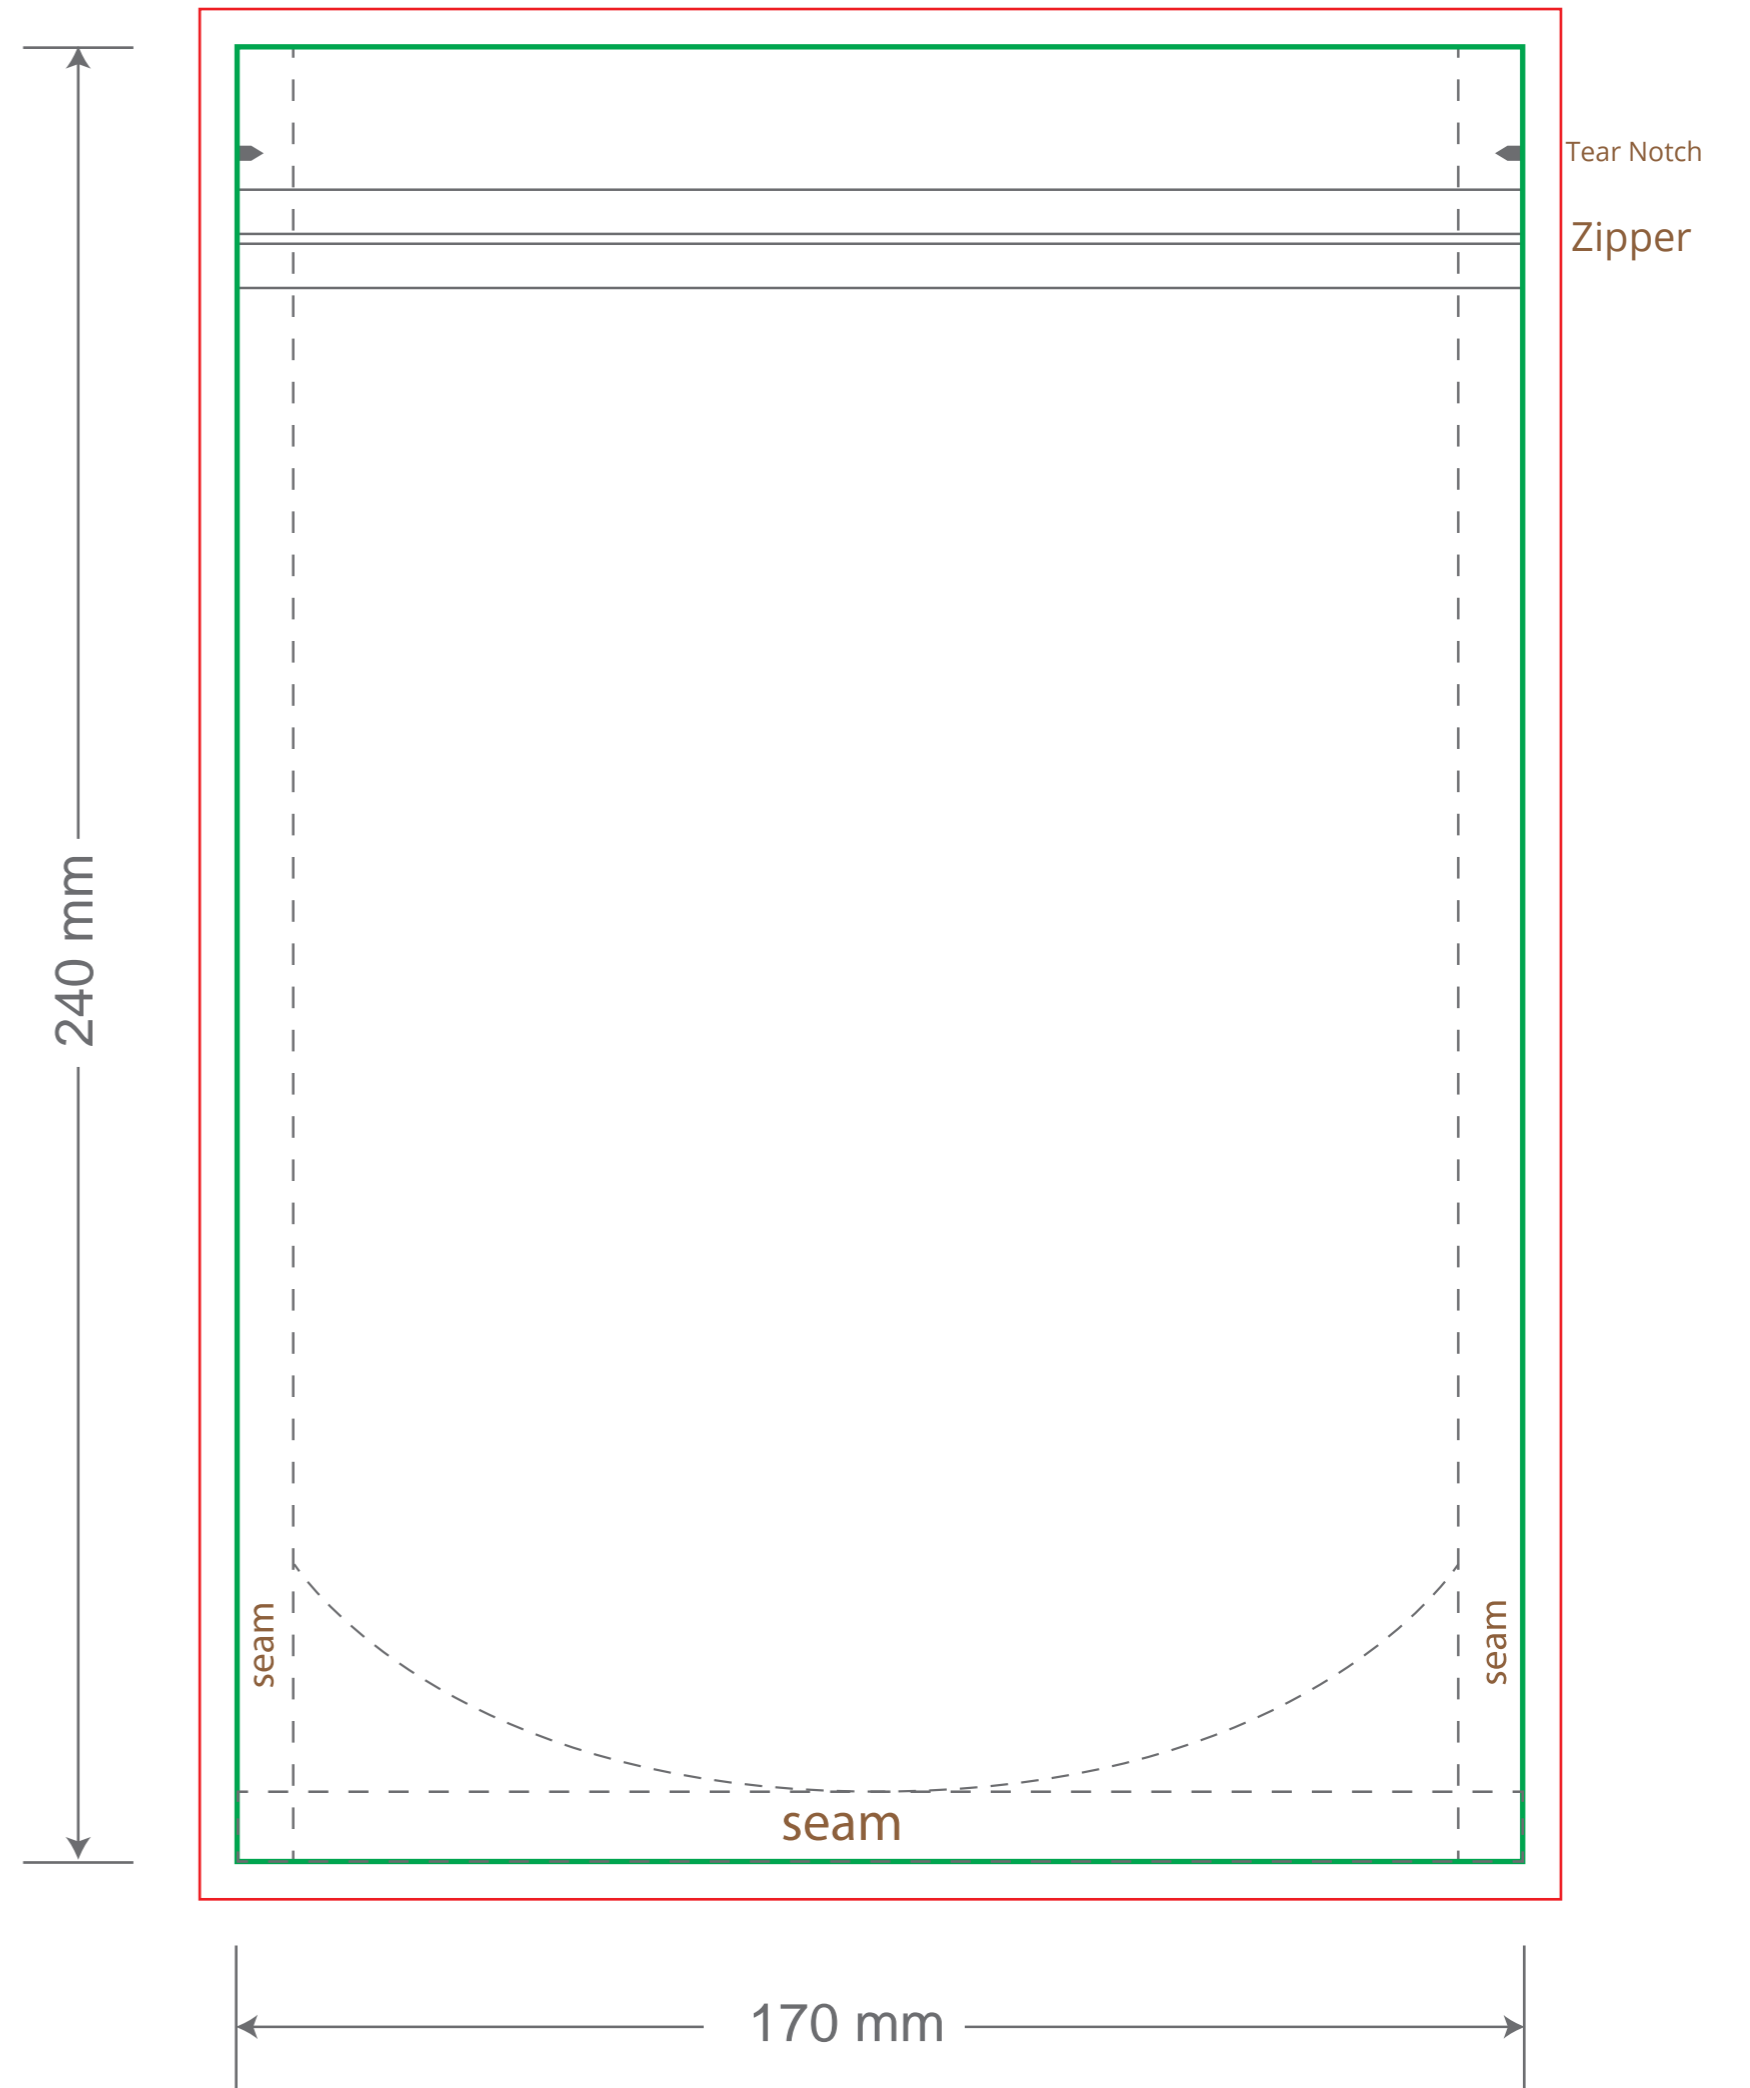

Front

Back

Green area is the bag area can with printing, except the window area.

Red area is the bleed area, please extend your artwork outside the green area within the red area.