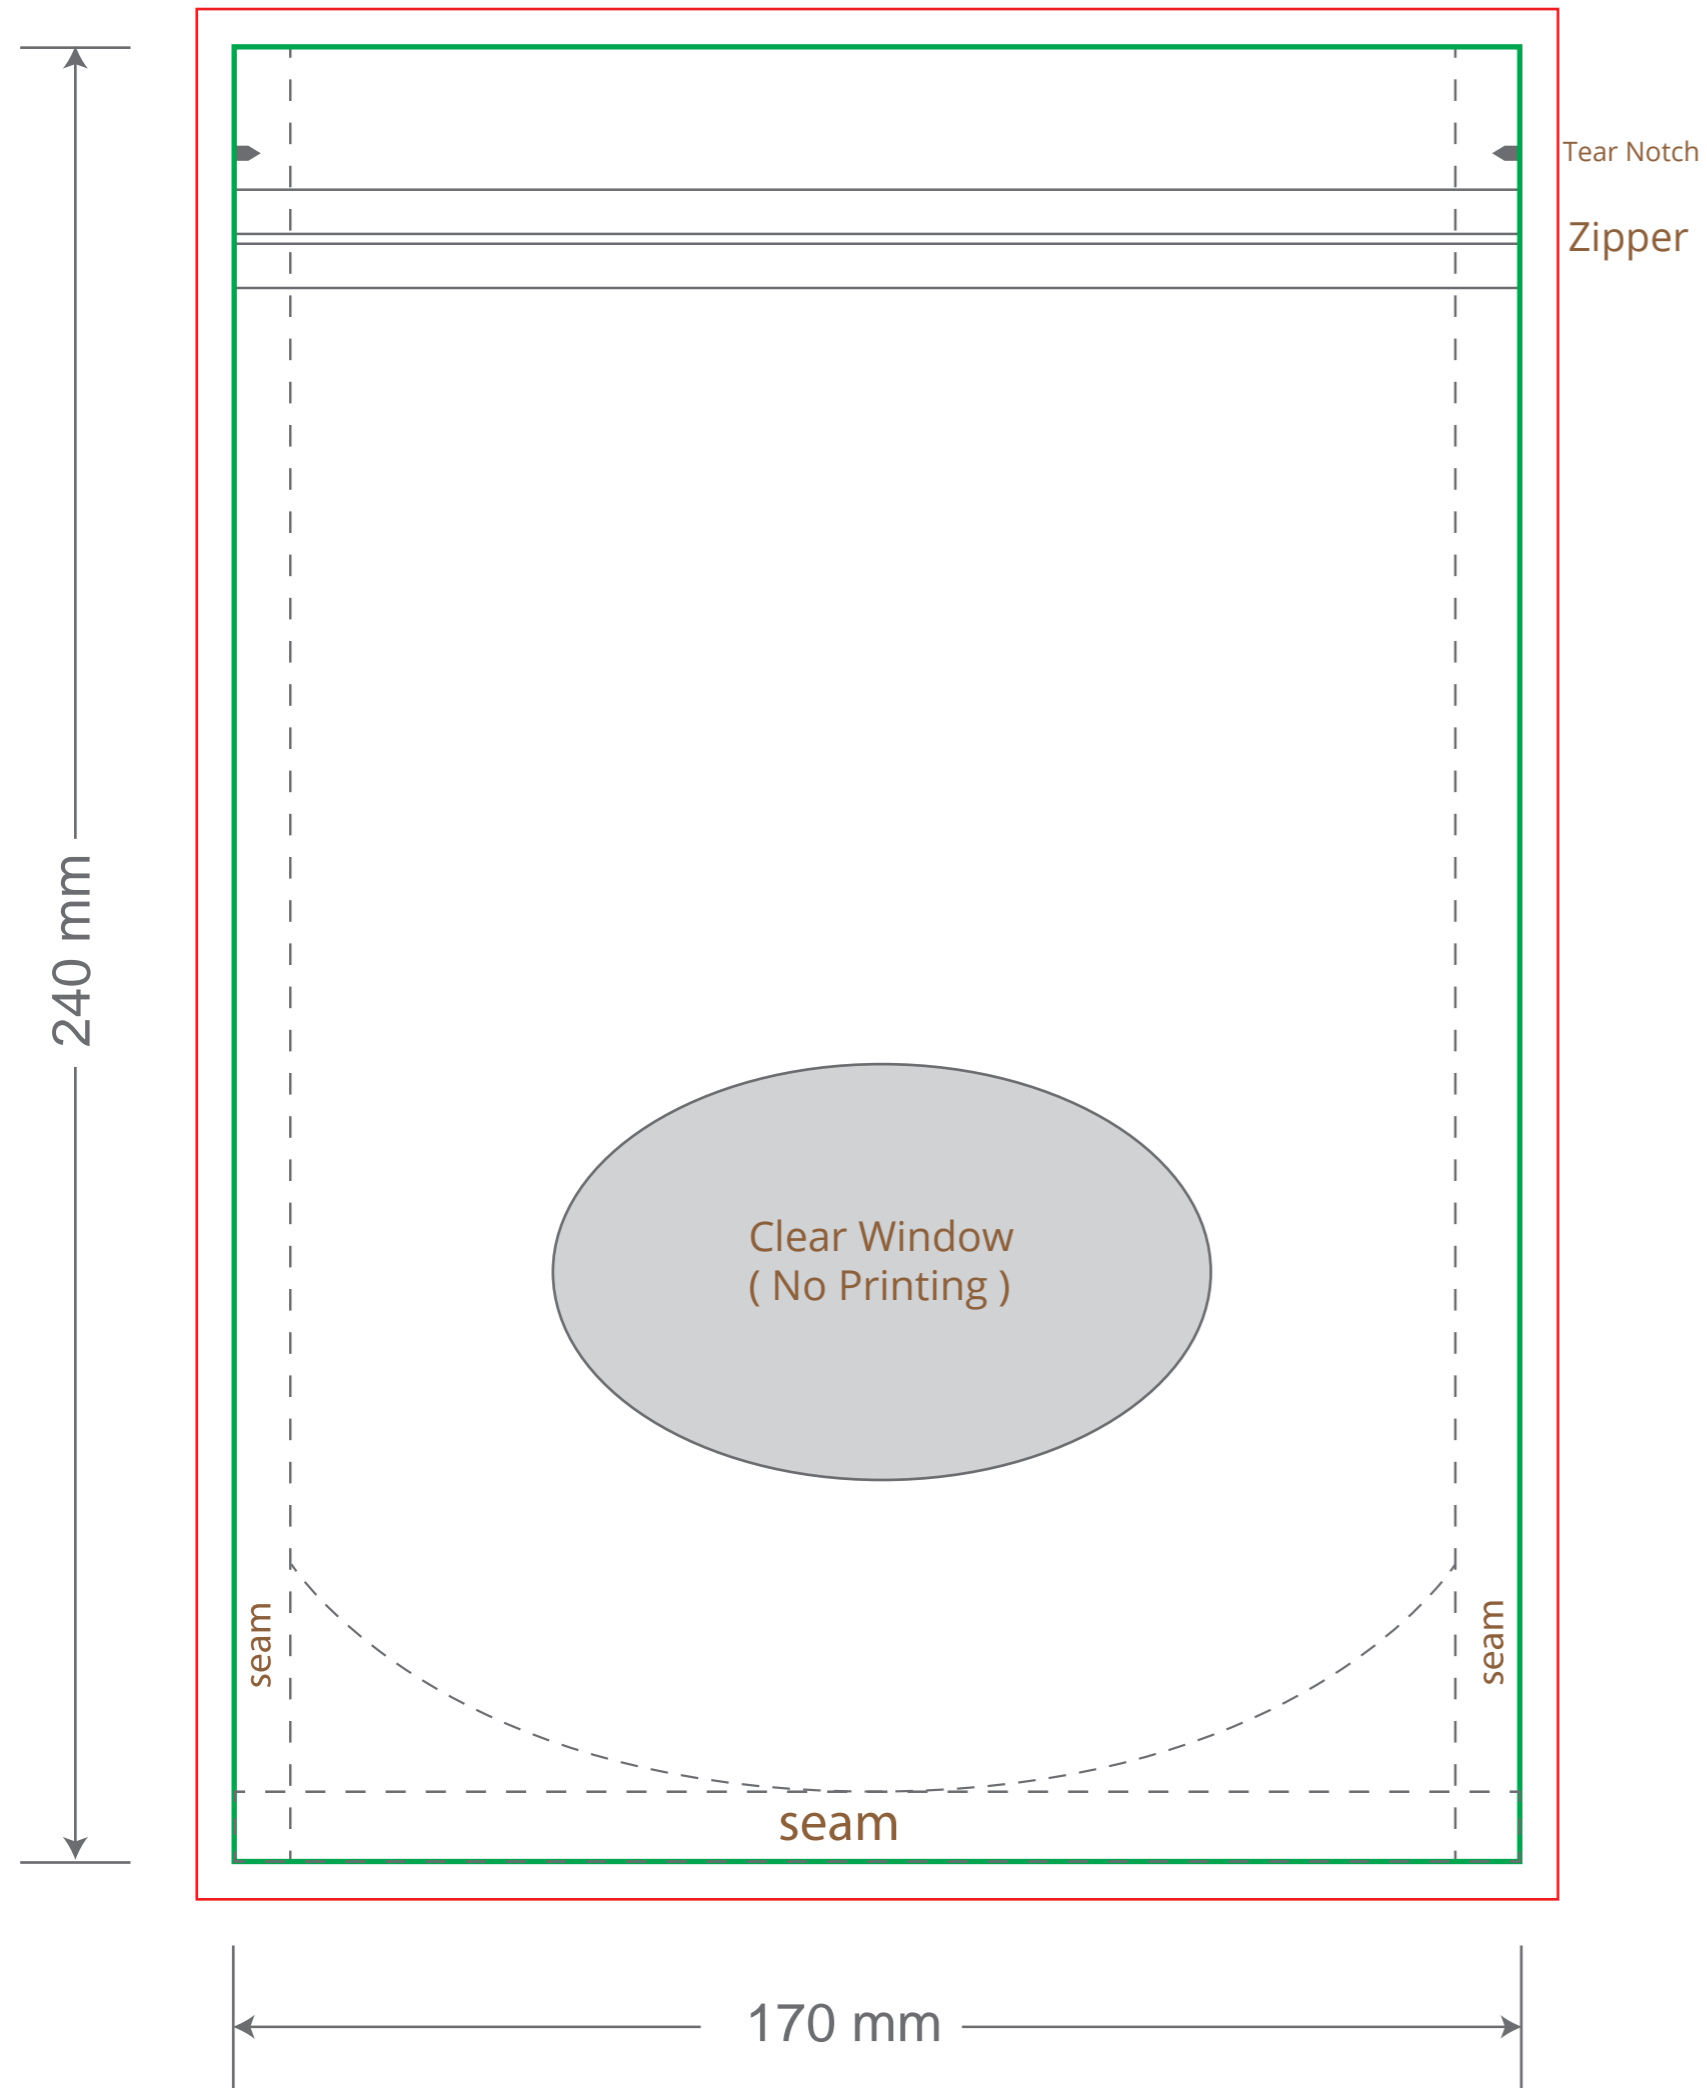

# Front

# Back

Green area is the bag area can with printing, except the window area.

Red area is the bleed area, please extend your artwork outside the green area within the red area.