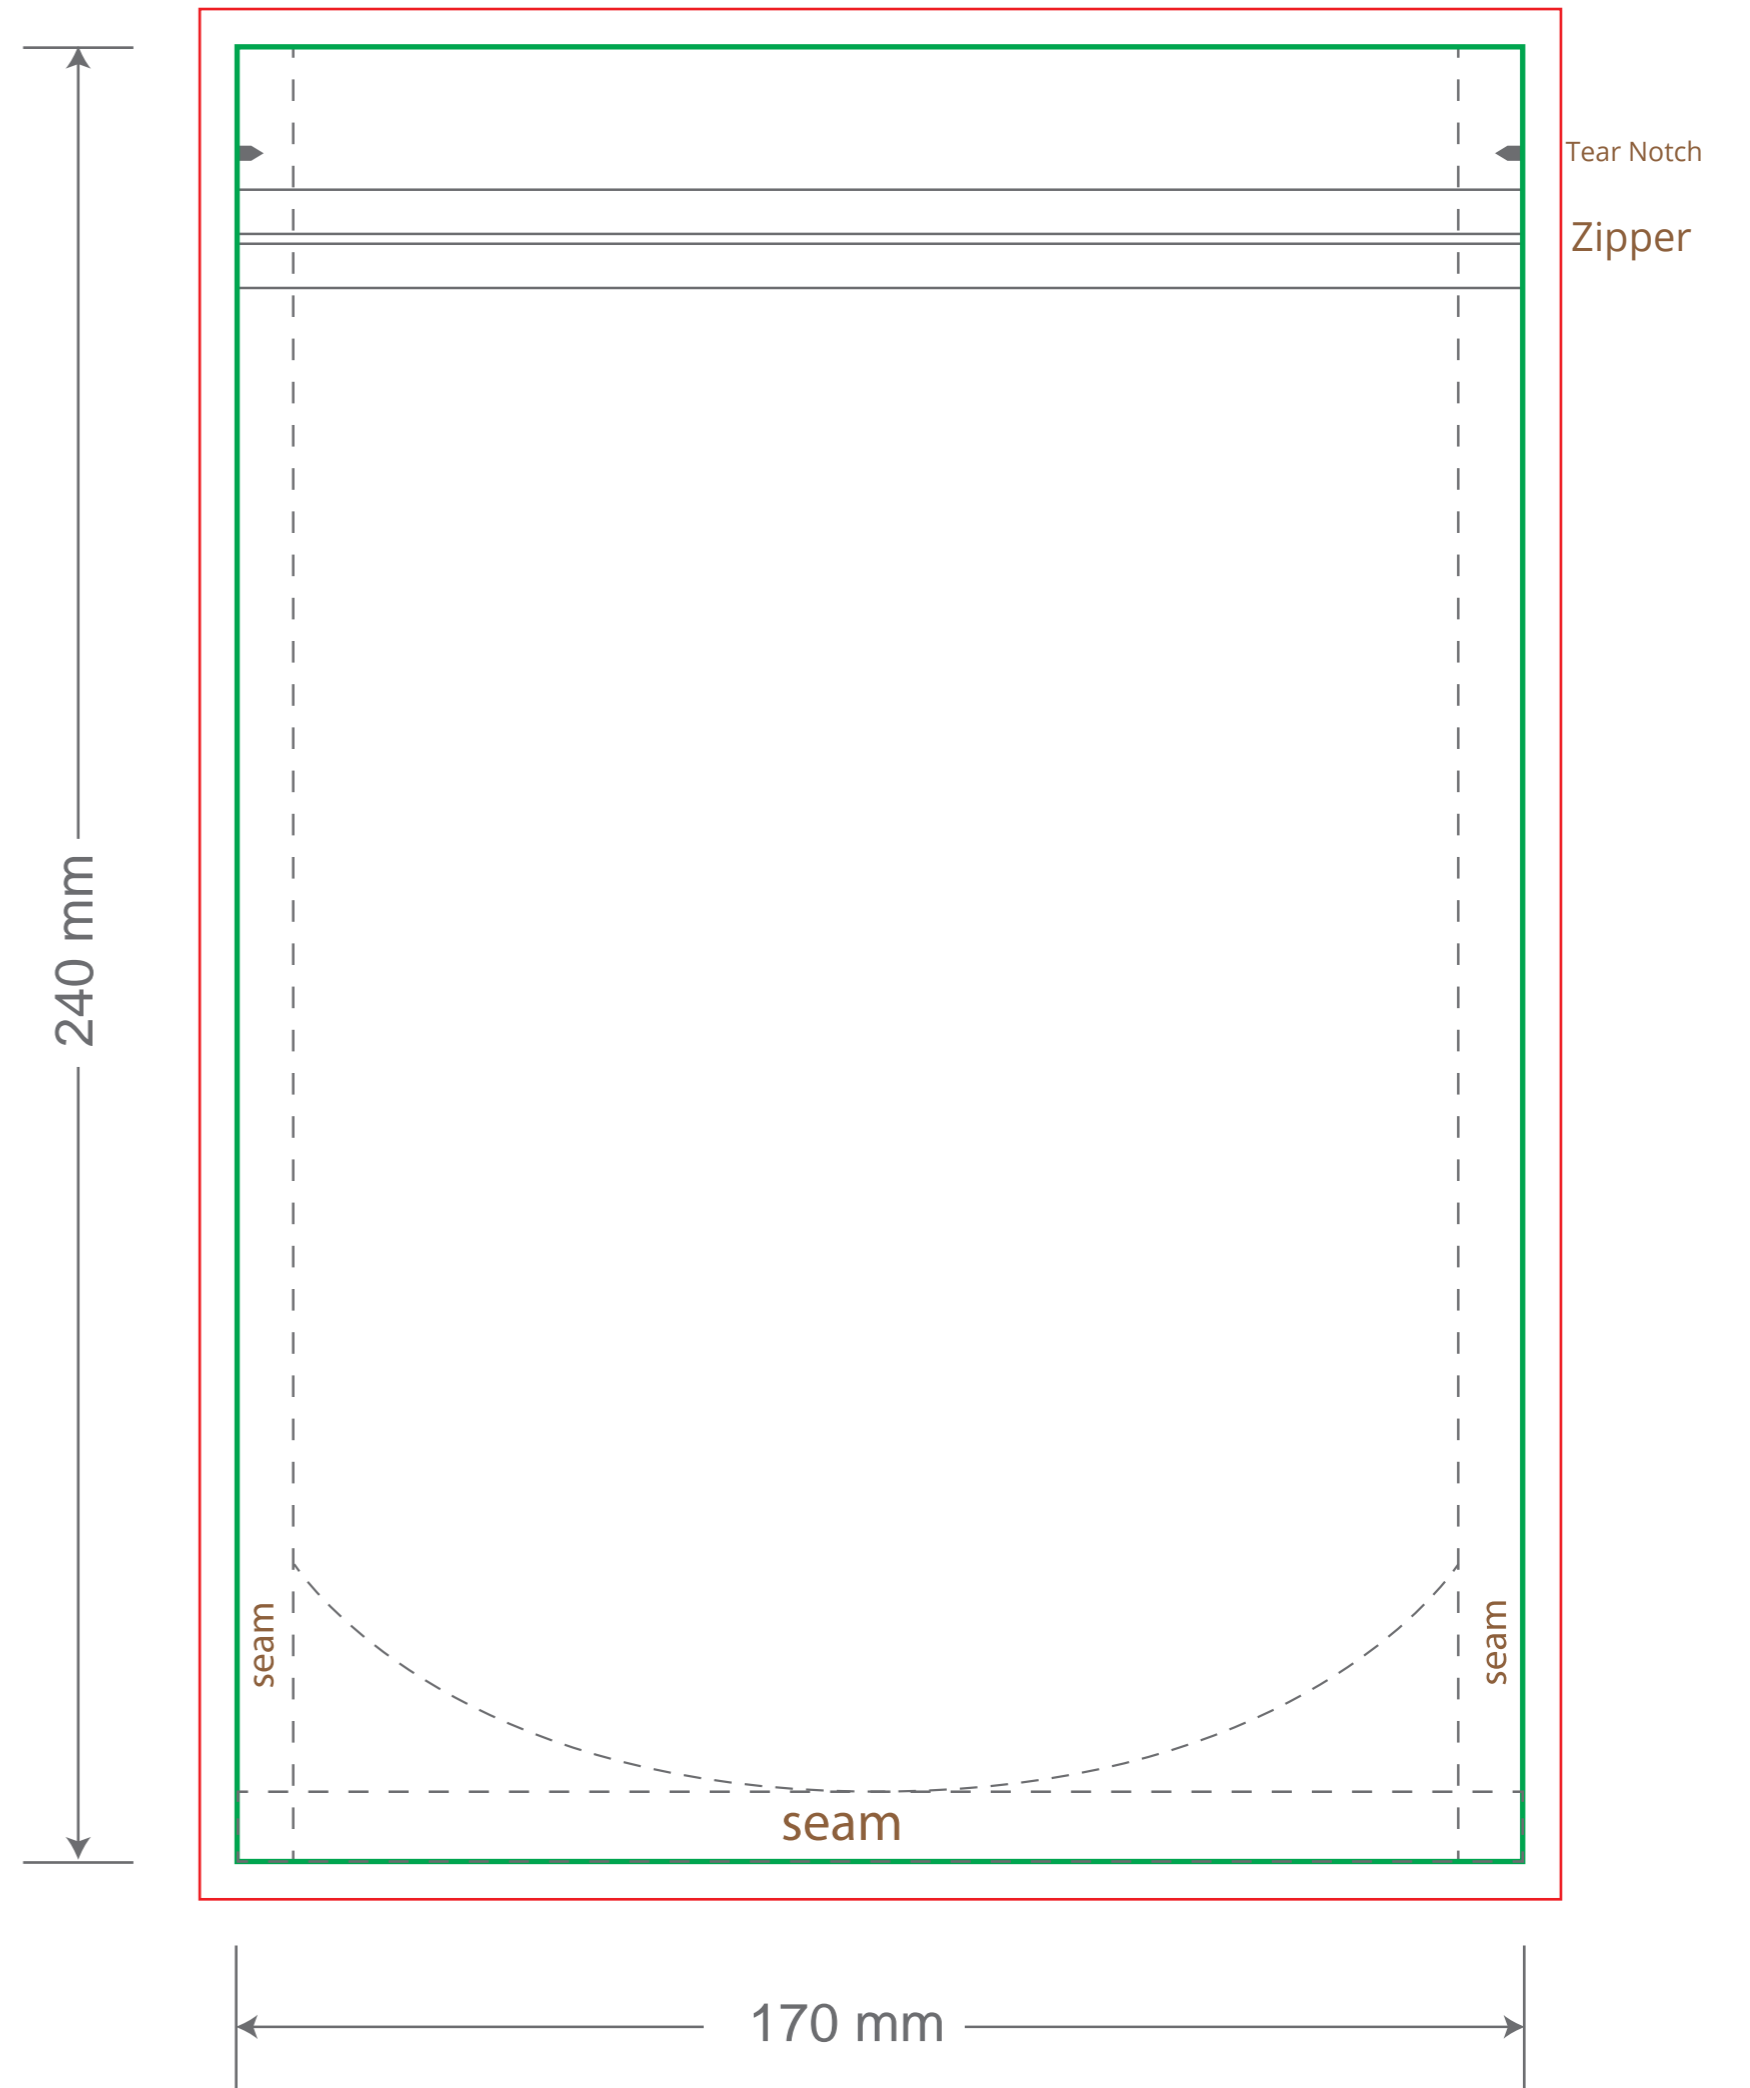

# Front

# Back

Green area is the bag area can with printing, except the window area.

Red area is the bleed area, please extend your artwork outside the green area within the red area.