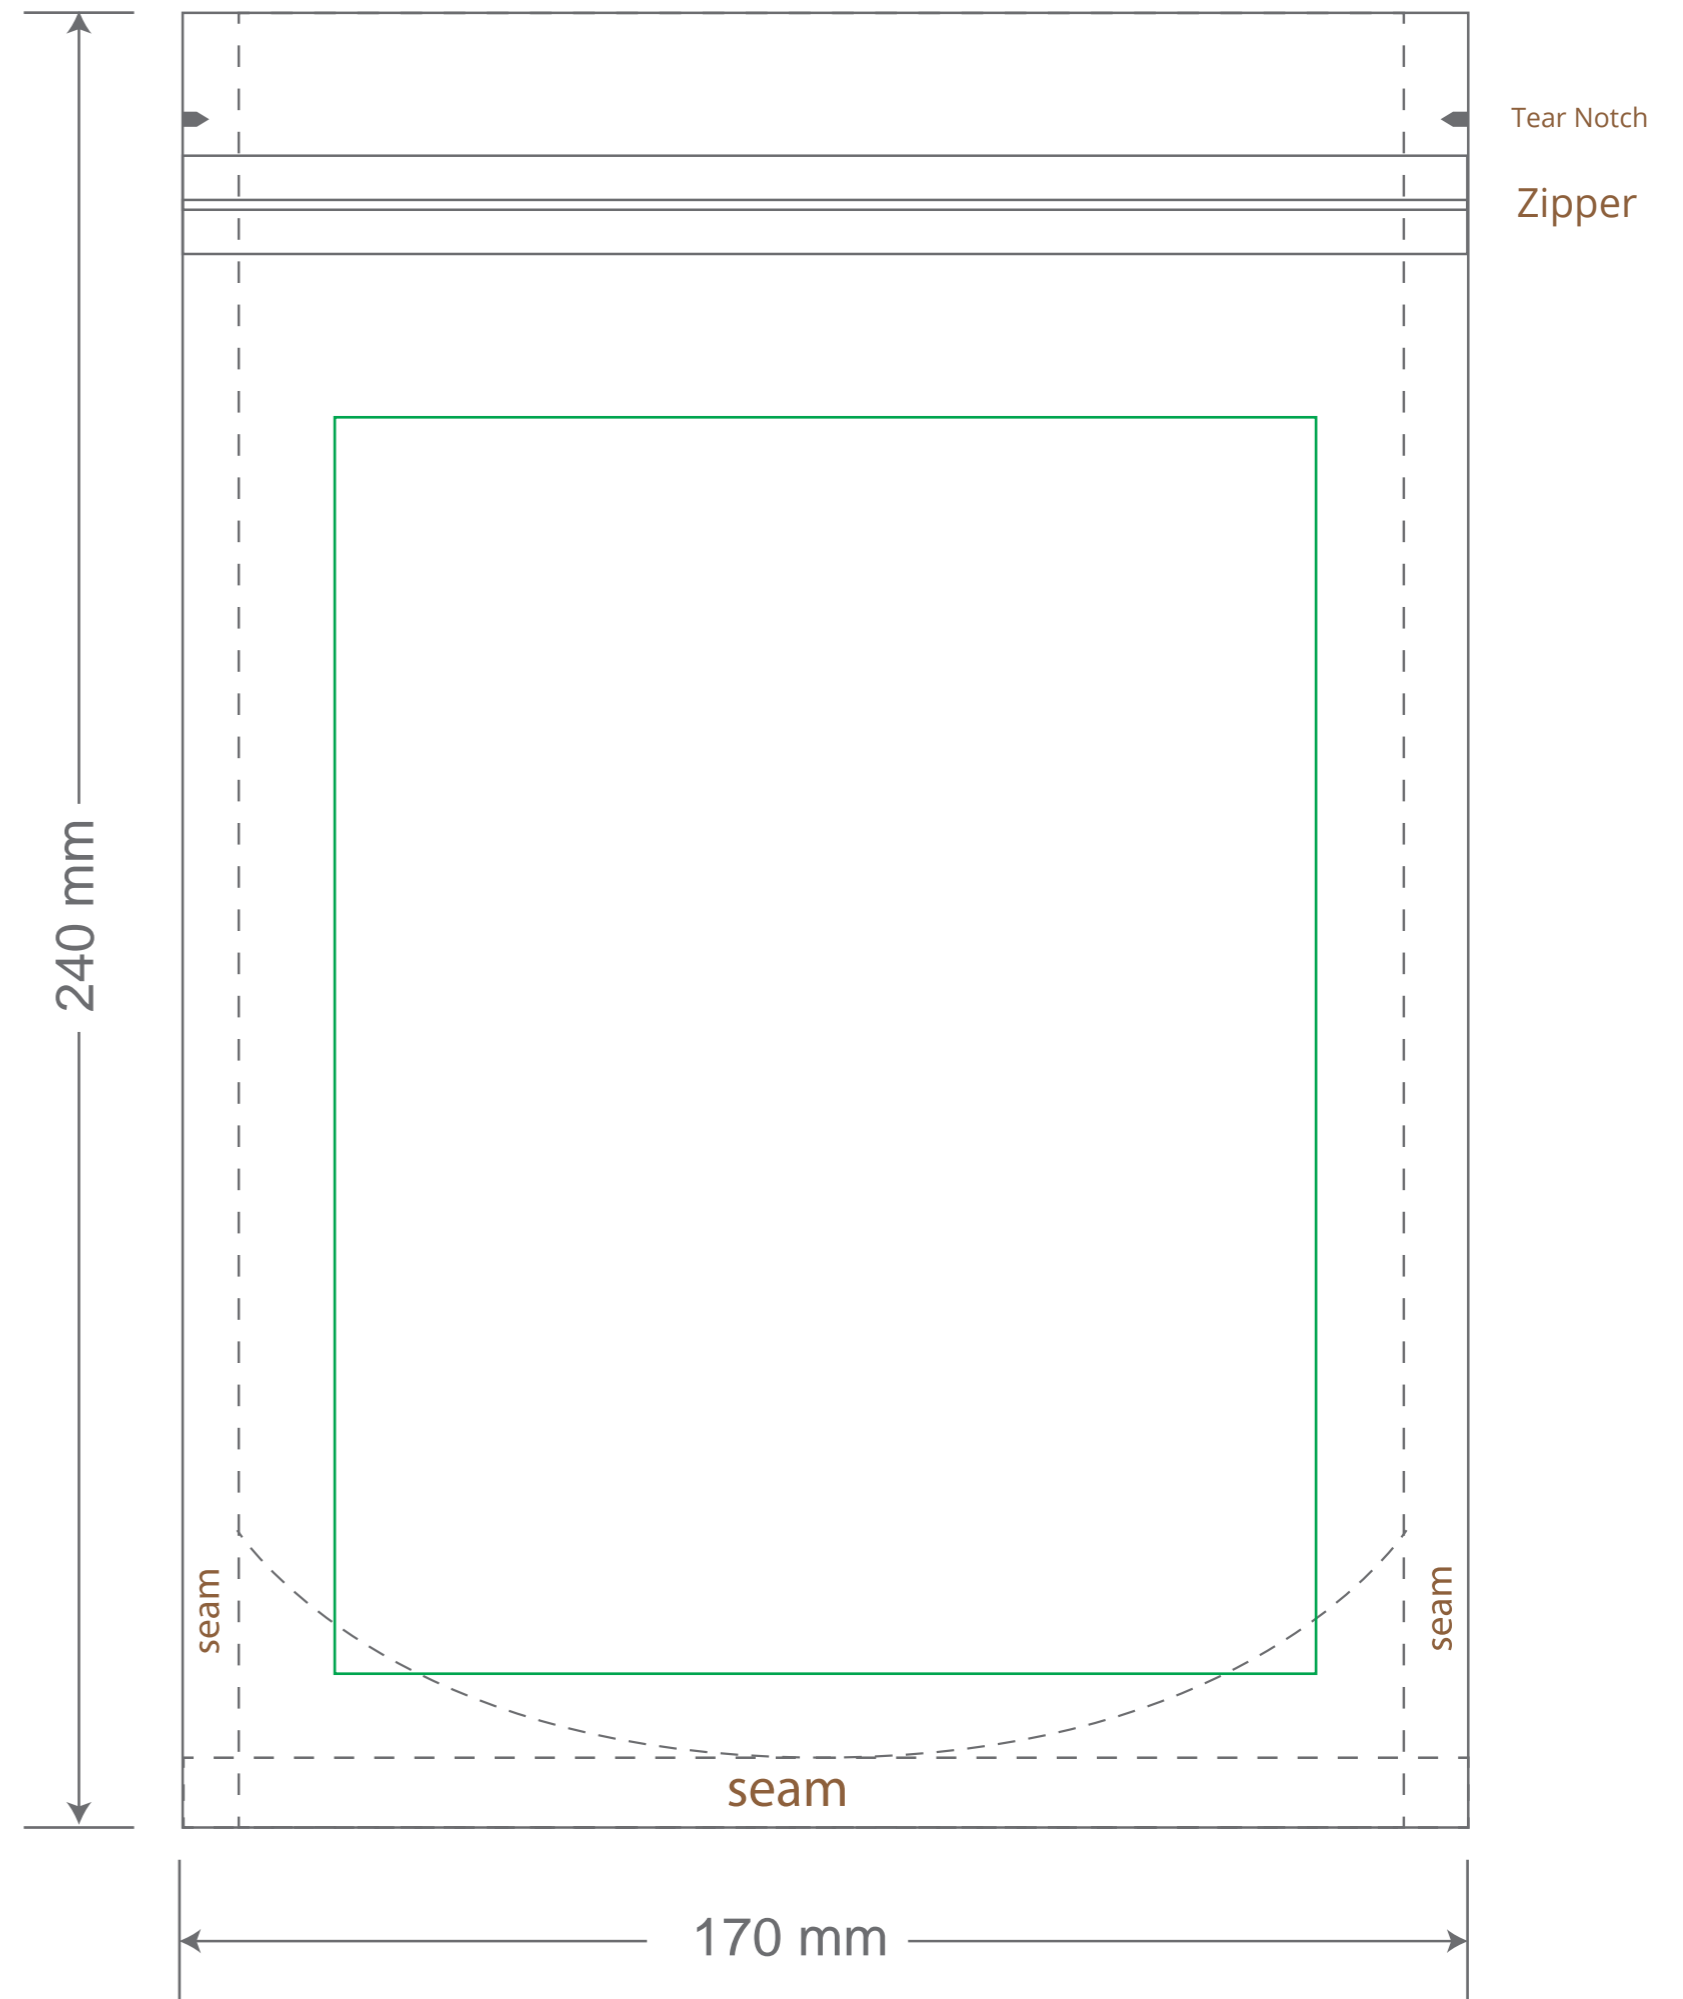

Front

Back

Green area is the bag area is the printing area, artwork with at most 2 colors for silkscreen printing.

Note: In Silkscreen printing Text font size must be bigger than 11pt can be clearly printed.