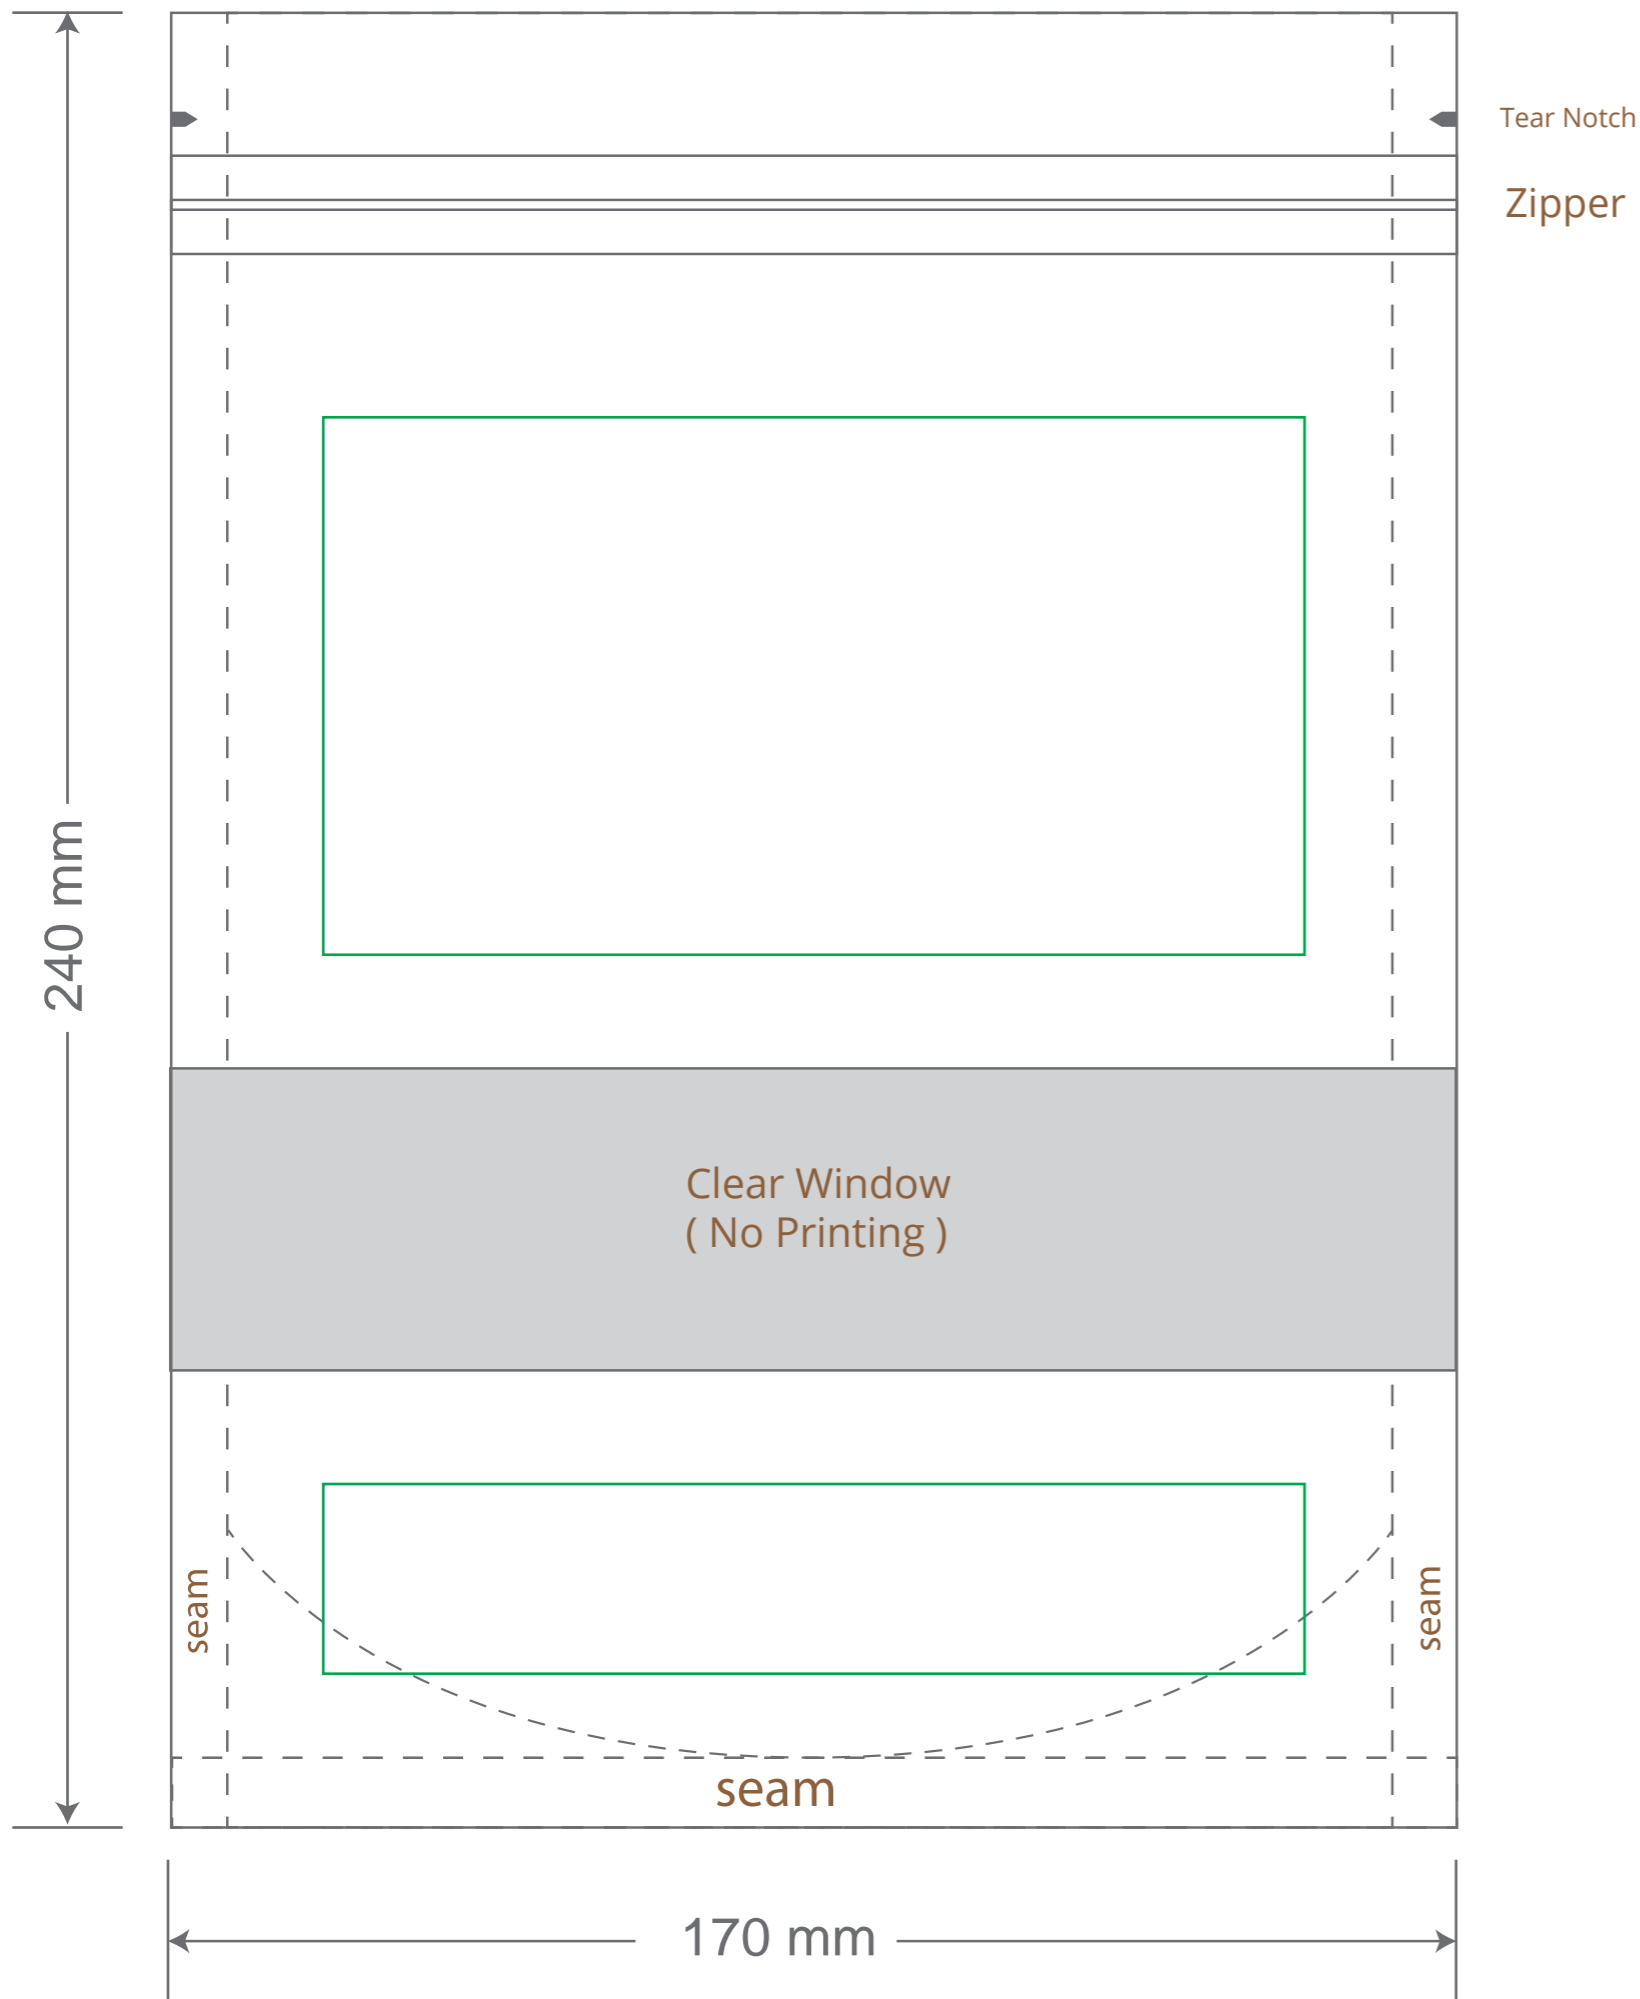

Front

Back

Green area is the bag area is the printing area, artwork with at most 2 colors for silkscreen printing.

Note: In Silkscreen printing Text font size must be bigger than 11pt can be clearly printed.