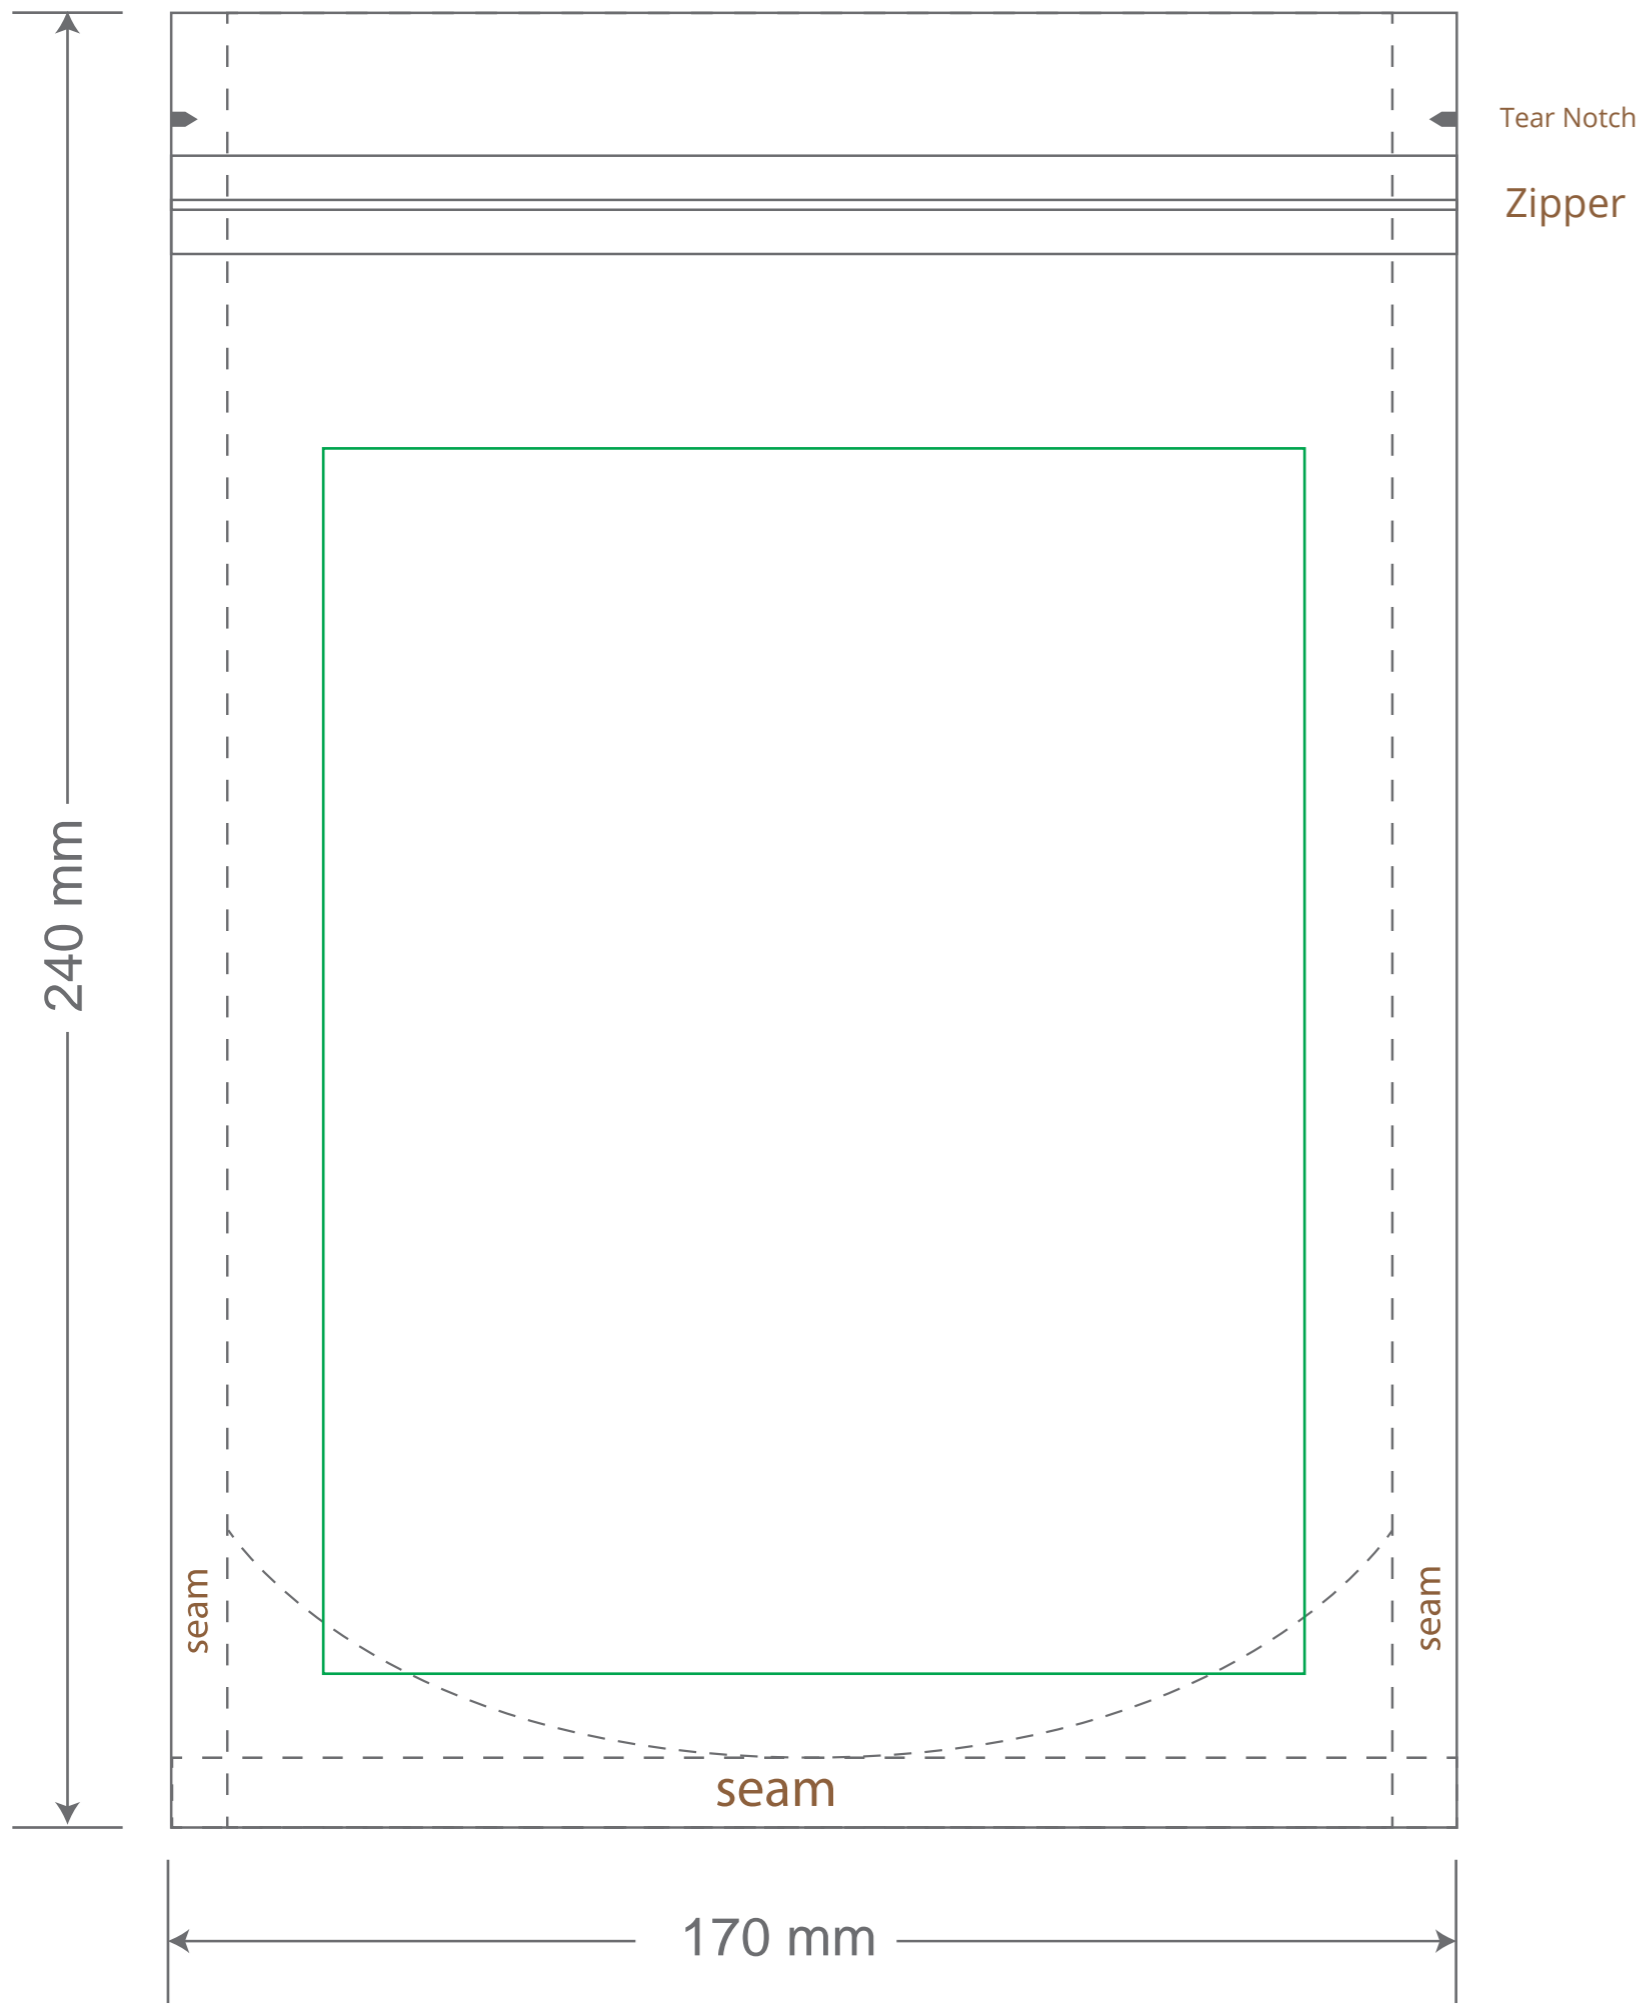

# Front

# Back

Green area is the bag area is the printing area, artwork with at most 2 colors for silkscreen printing.

Note: In Silkscreen printing Text font size must be bigger than 11pt can be clearly printed.