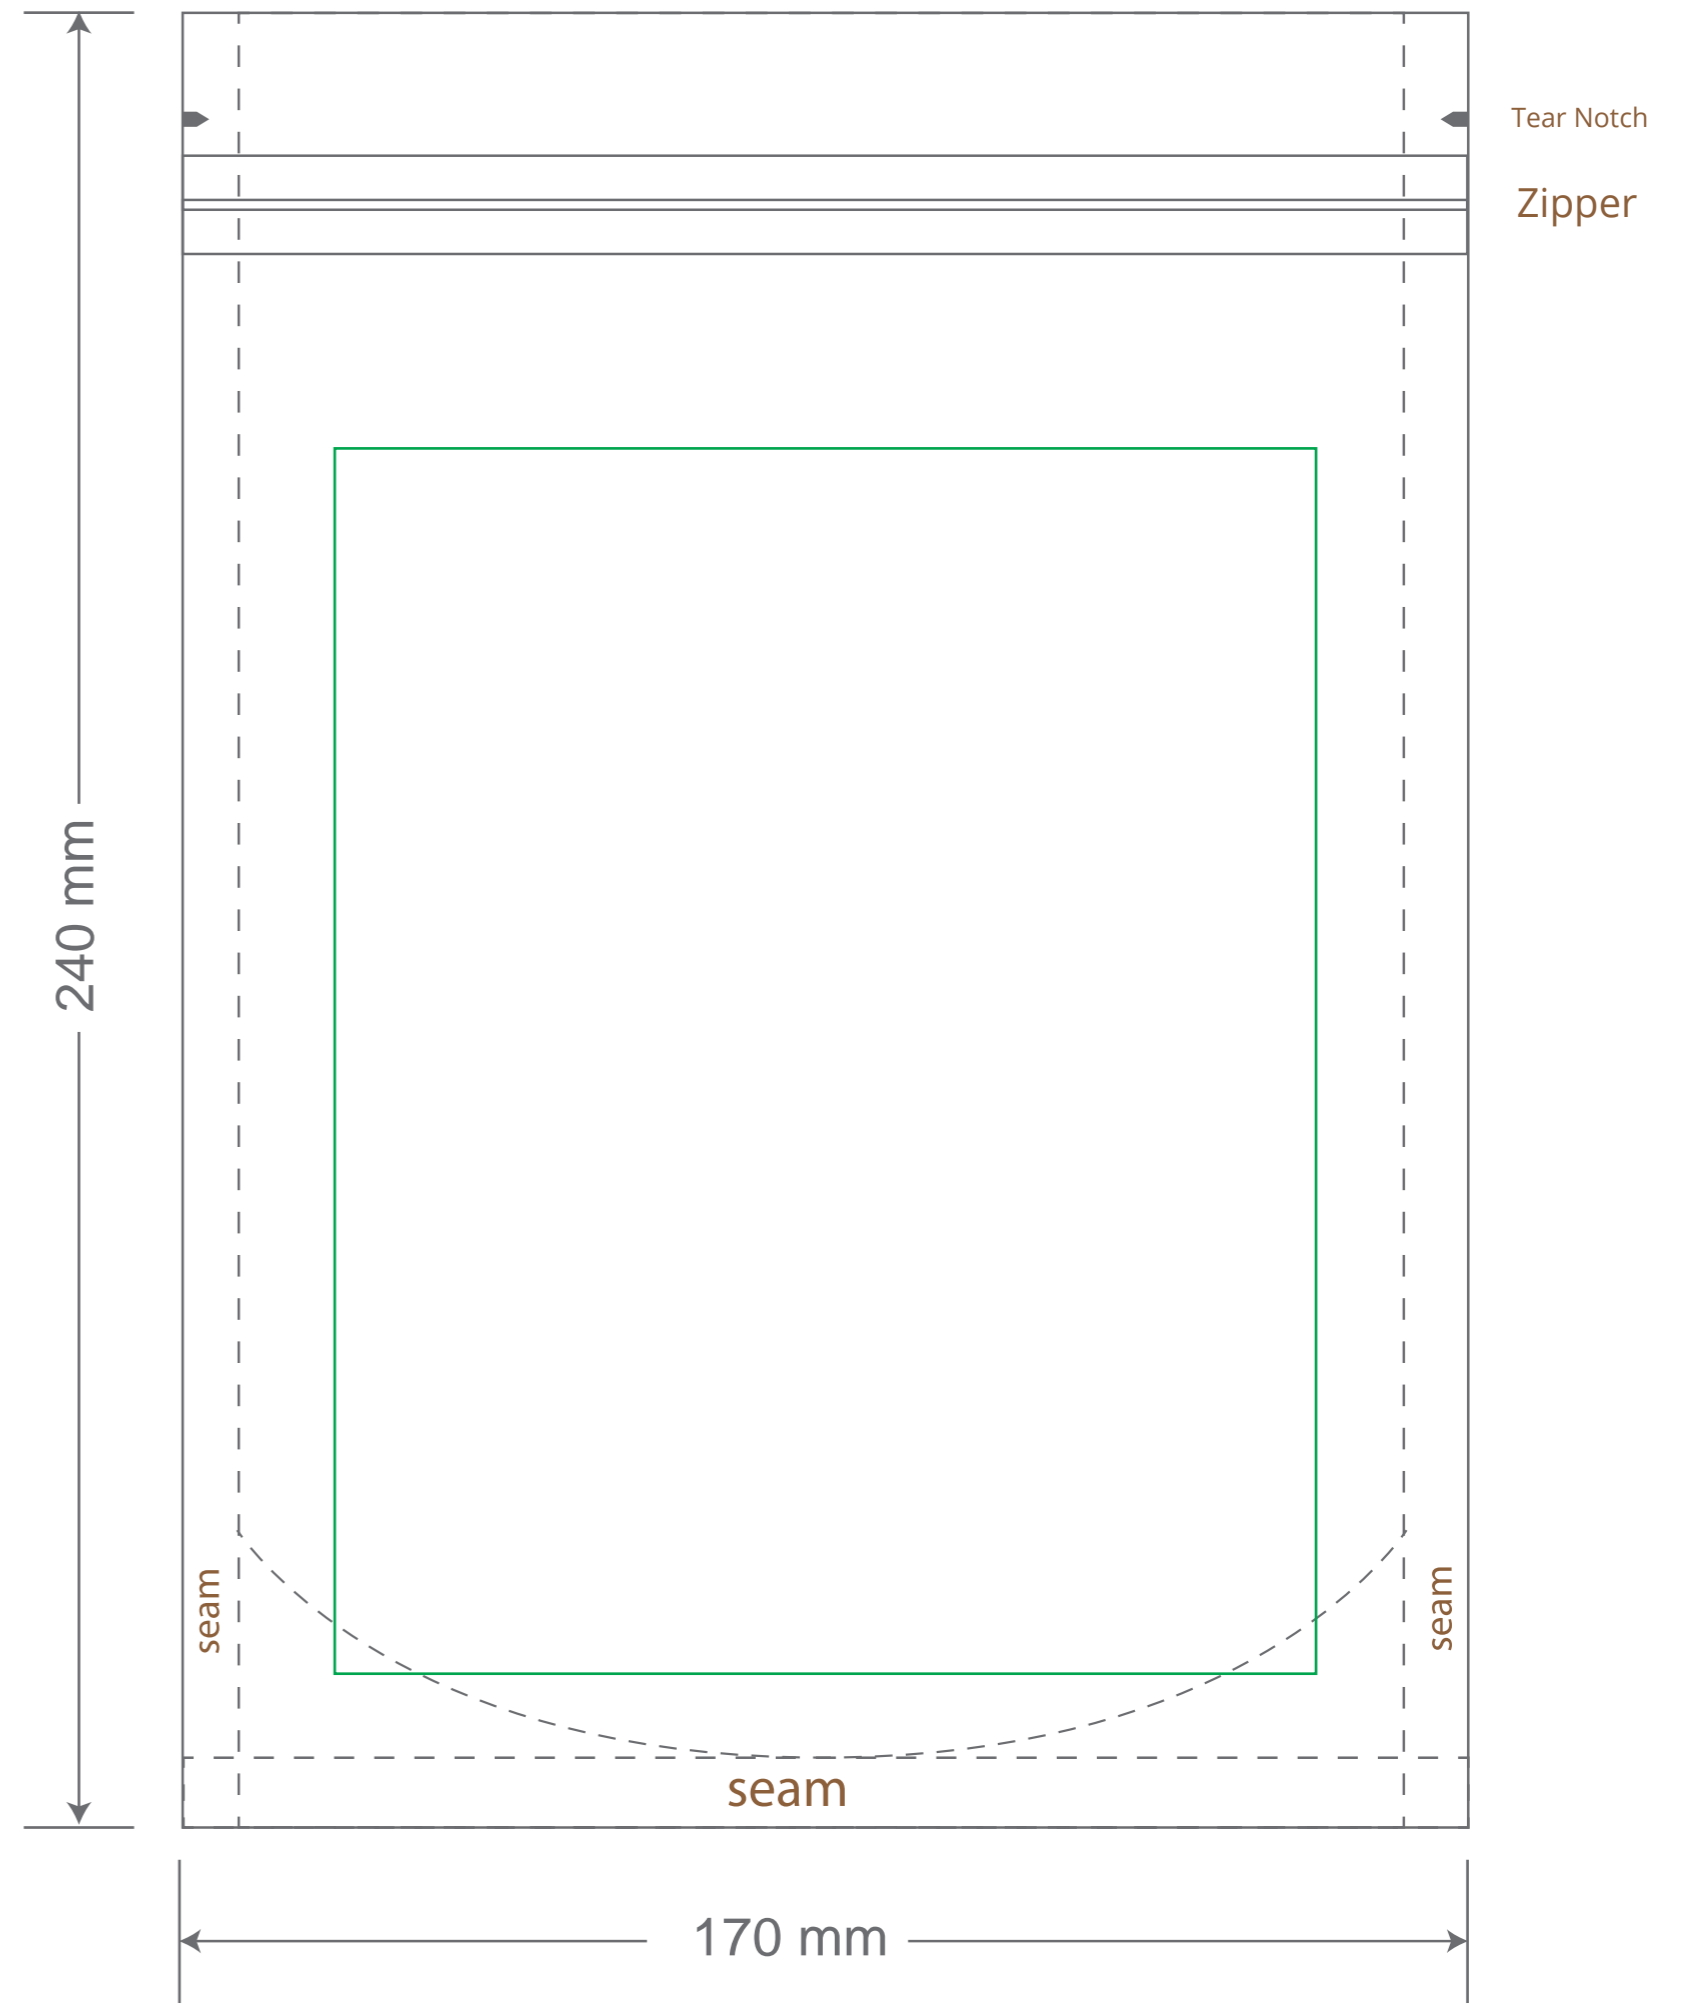

# Front

# Back

Green area is the bag area is the printing area, artwork with at most 2 colors for silkscreen printing.

Note: In Silkscreen printing Text font size must be bigger than 11pt can be clearly printed.