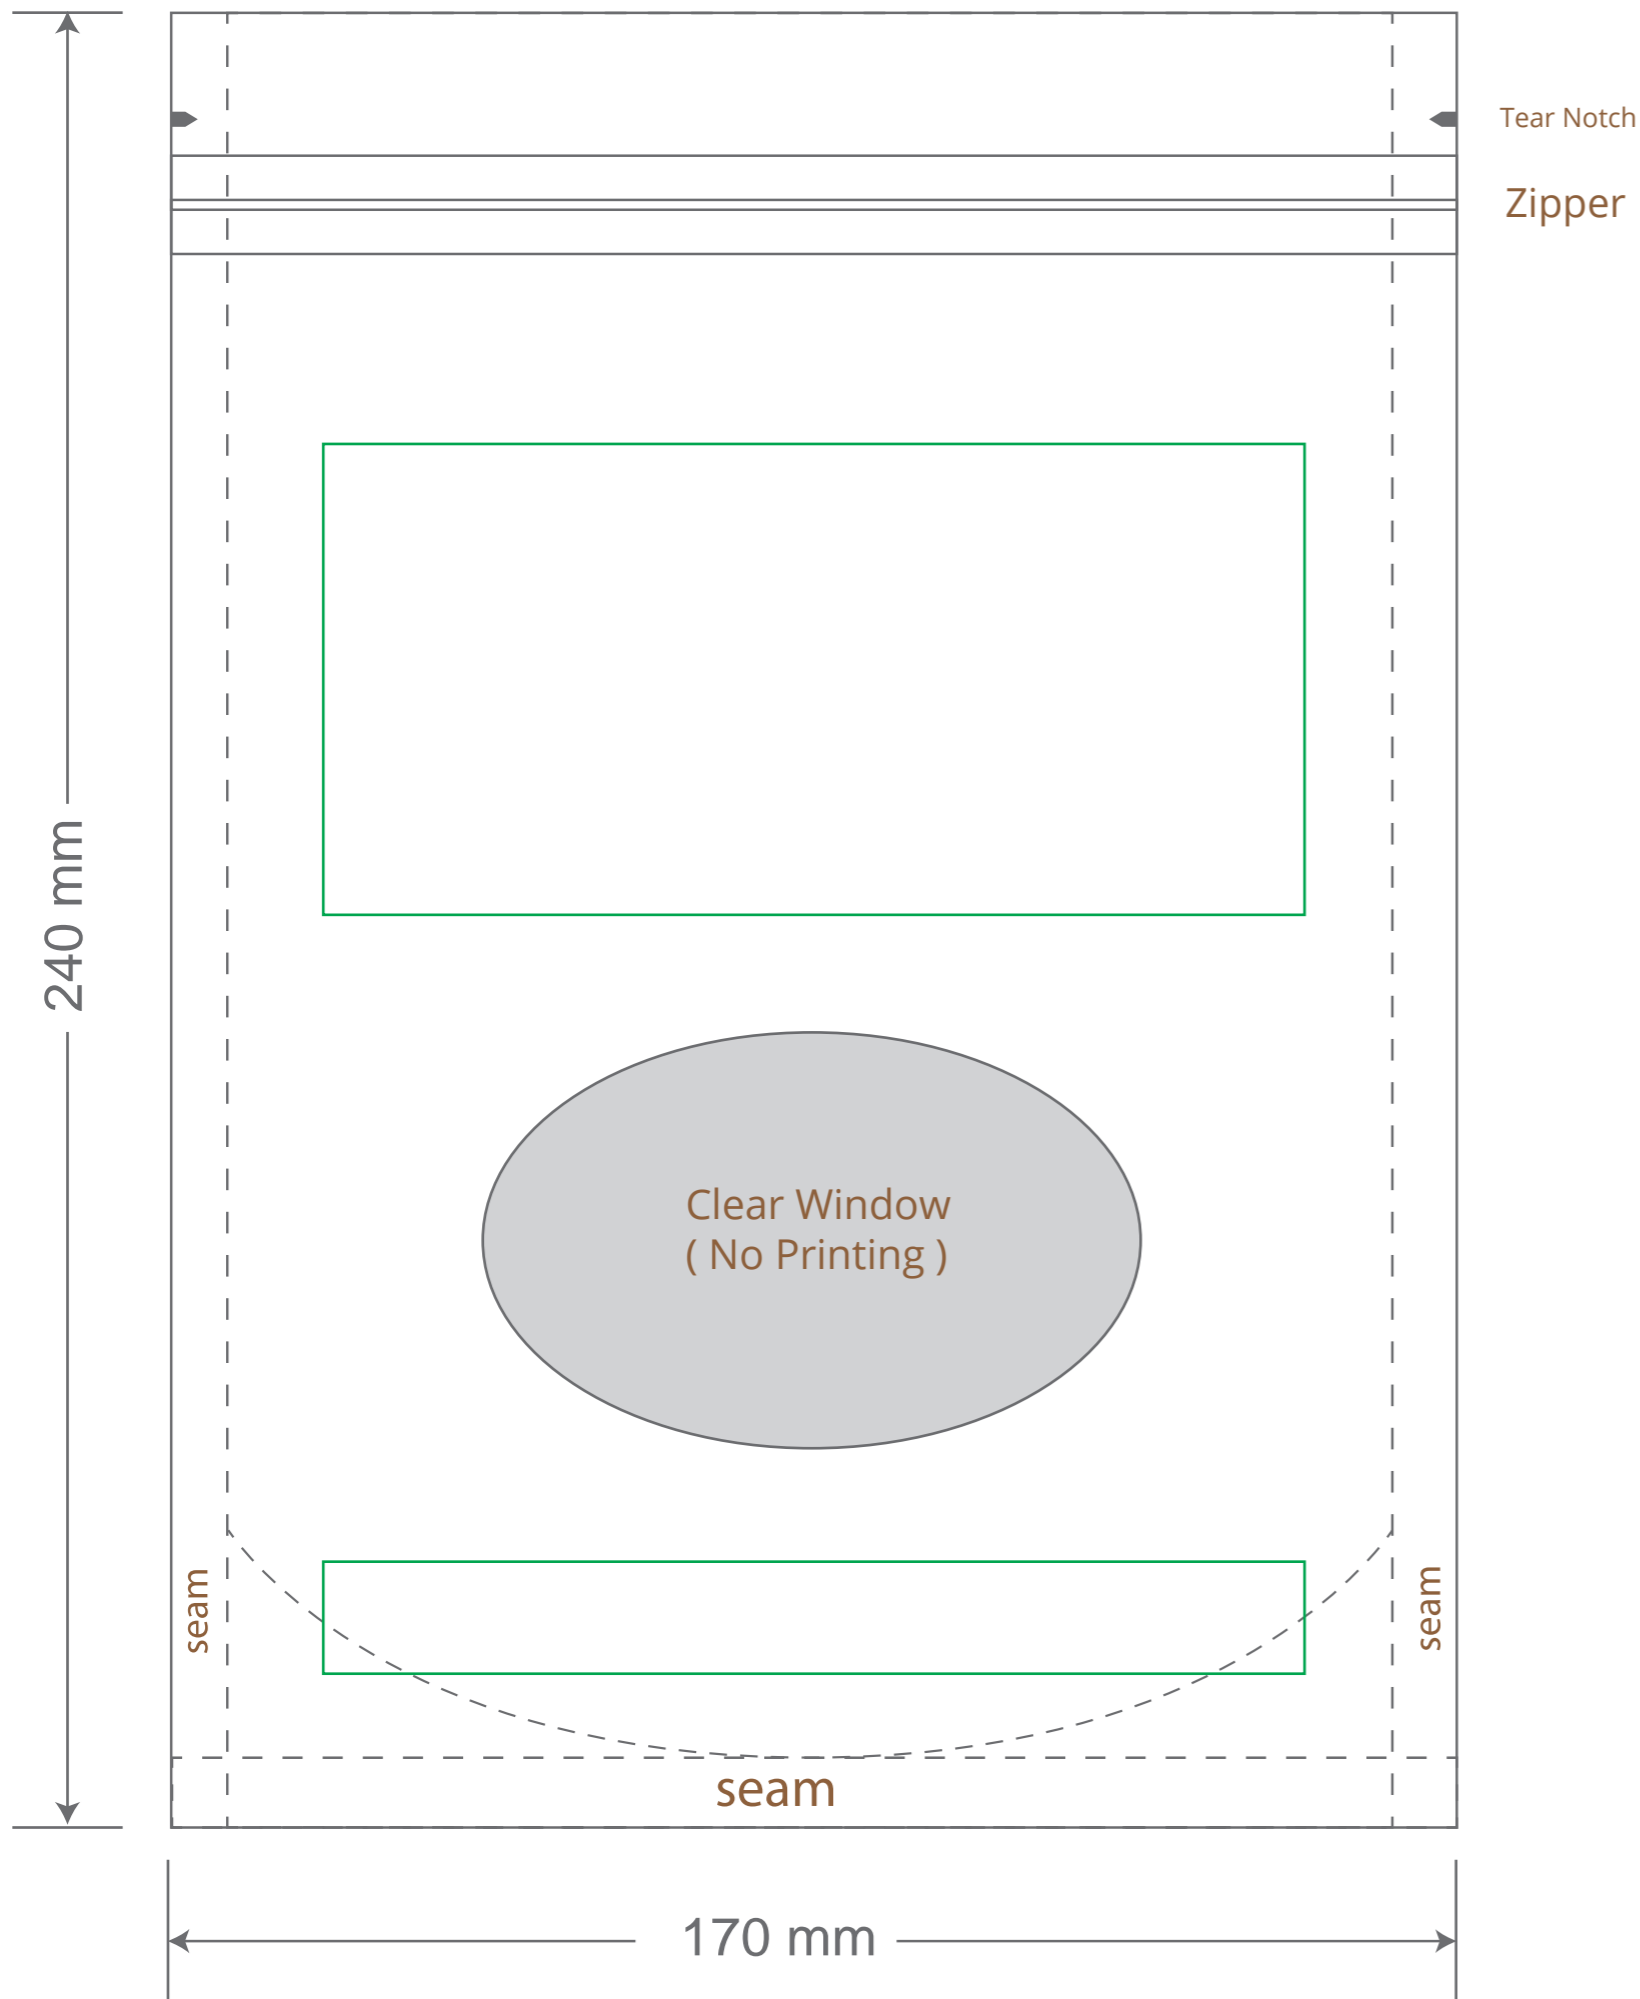

Front

Back

Green area is the bag area is the printing area, artwork with at most 2 colors for silkscreen printing.

Note: In Silkscreen printing Text font size must be bigger than 11pt can be clearly printed.