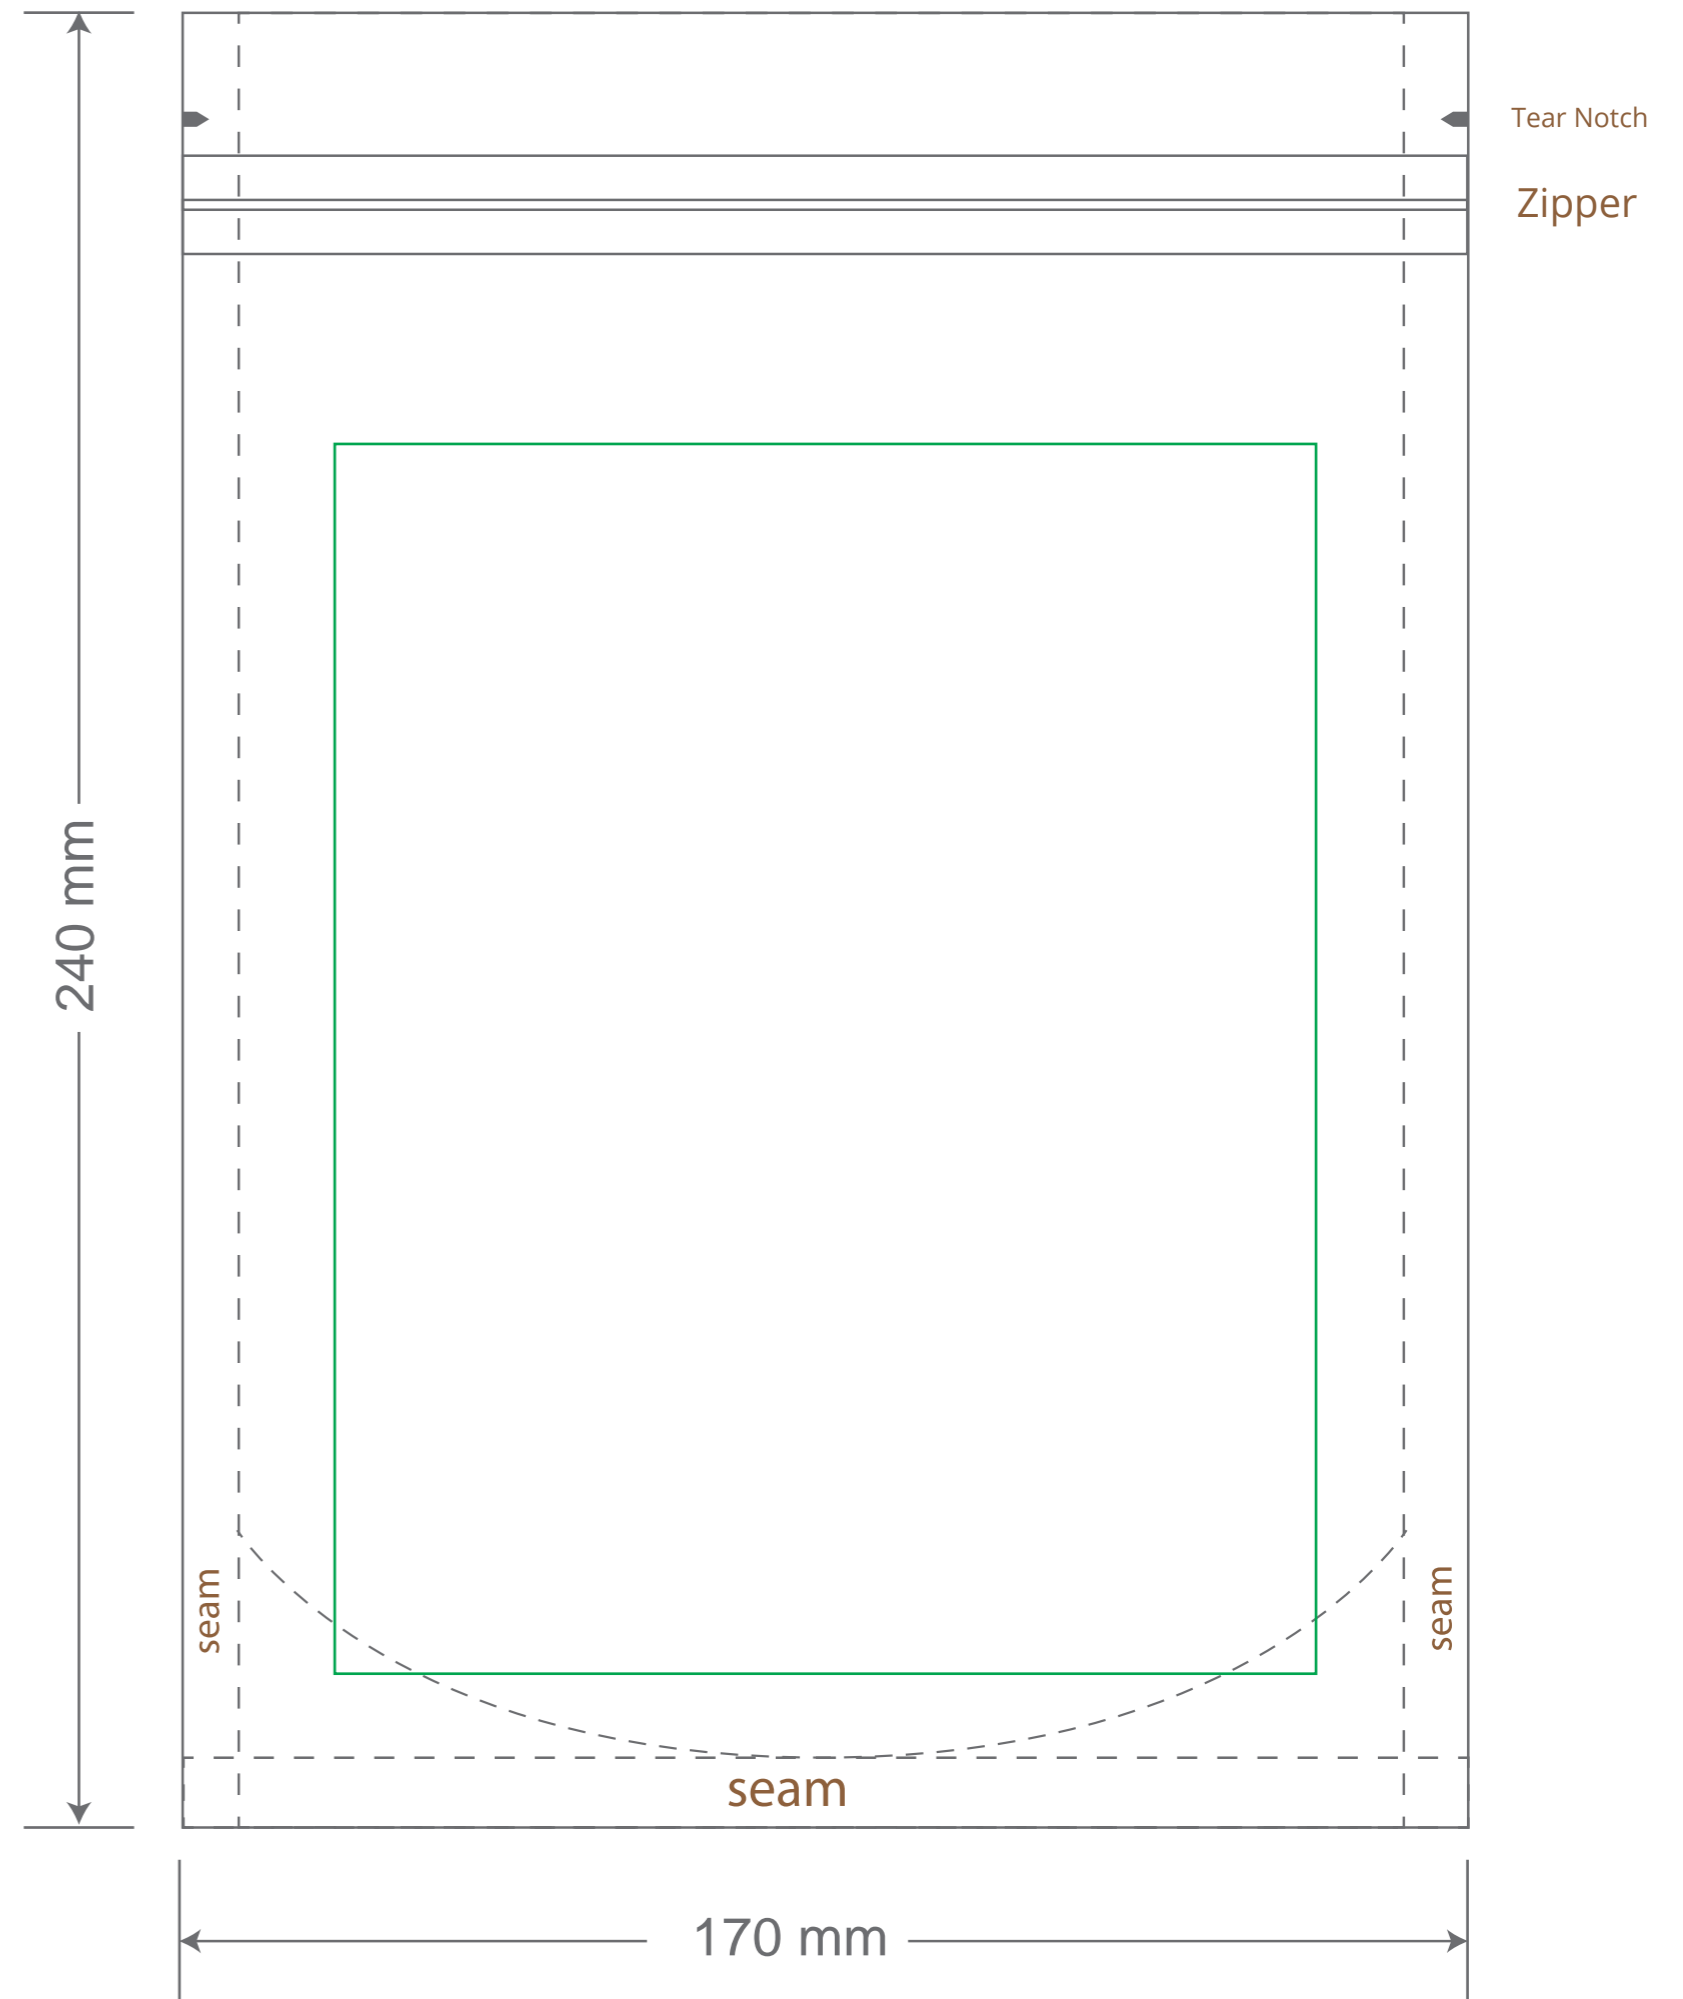

Front

Back

Green area is the bag area is the printing area, artwork with at most 2 colors for silkscreen printing.

Note: In Silkscreen printing Text font size must be bigger than 11pt can be clearly printed.