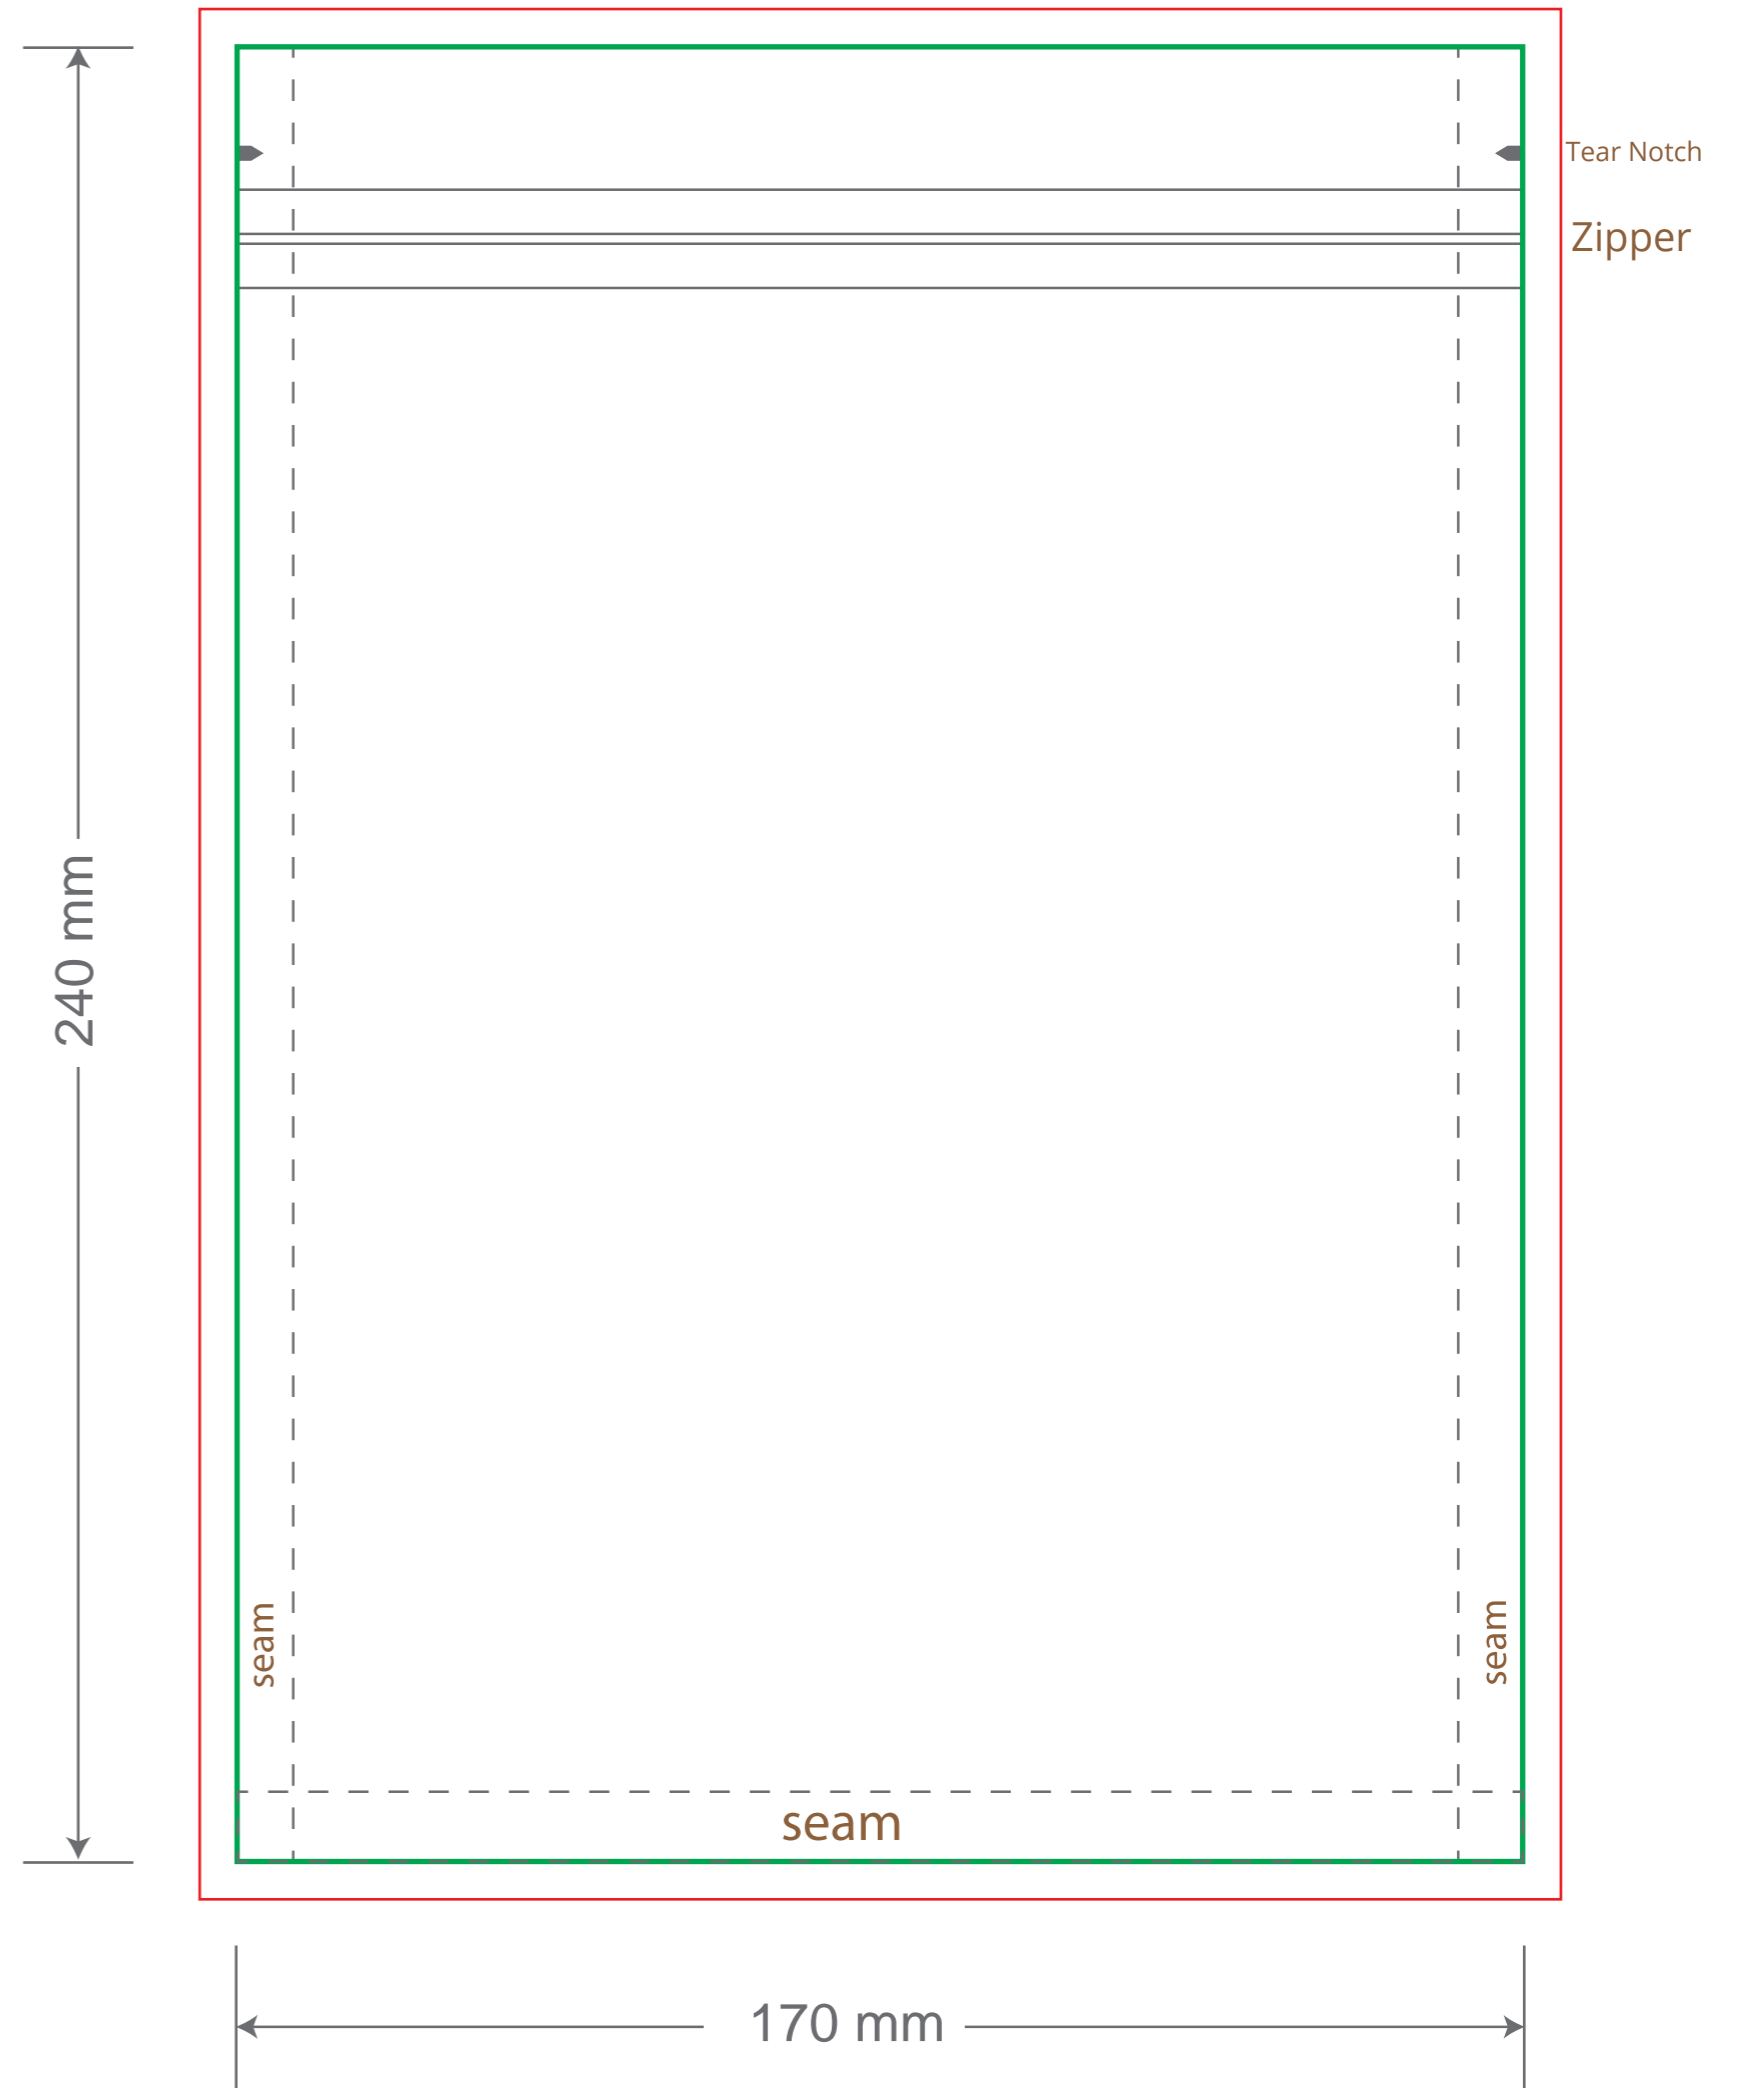

Front

Back

Green area is the bag area can with printing, except the window area.

Red area is the bleed area, please extend your artwork outside the green area within the red area.