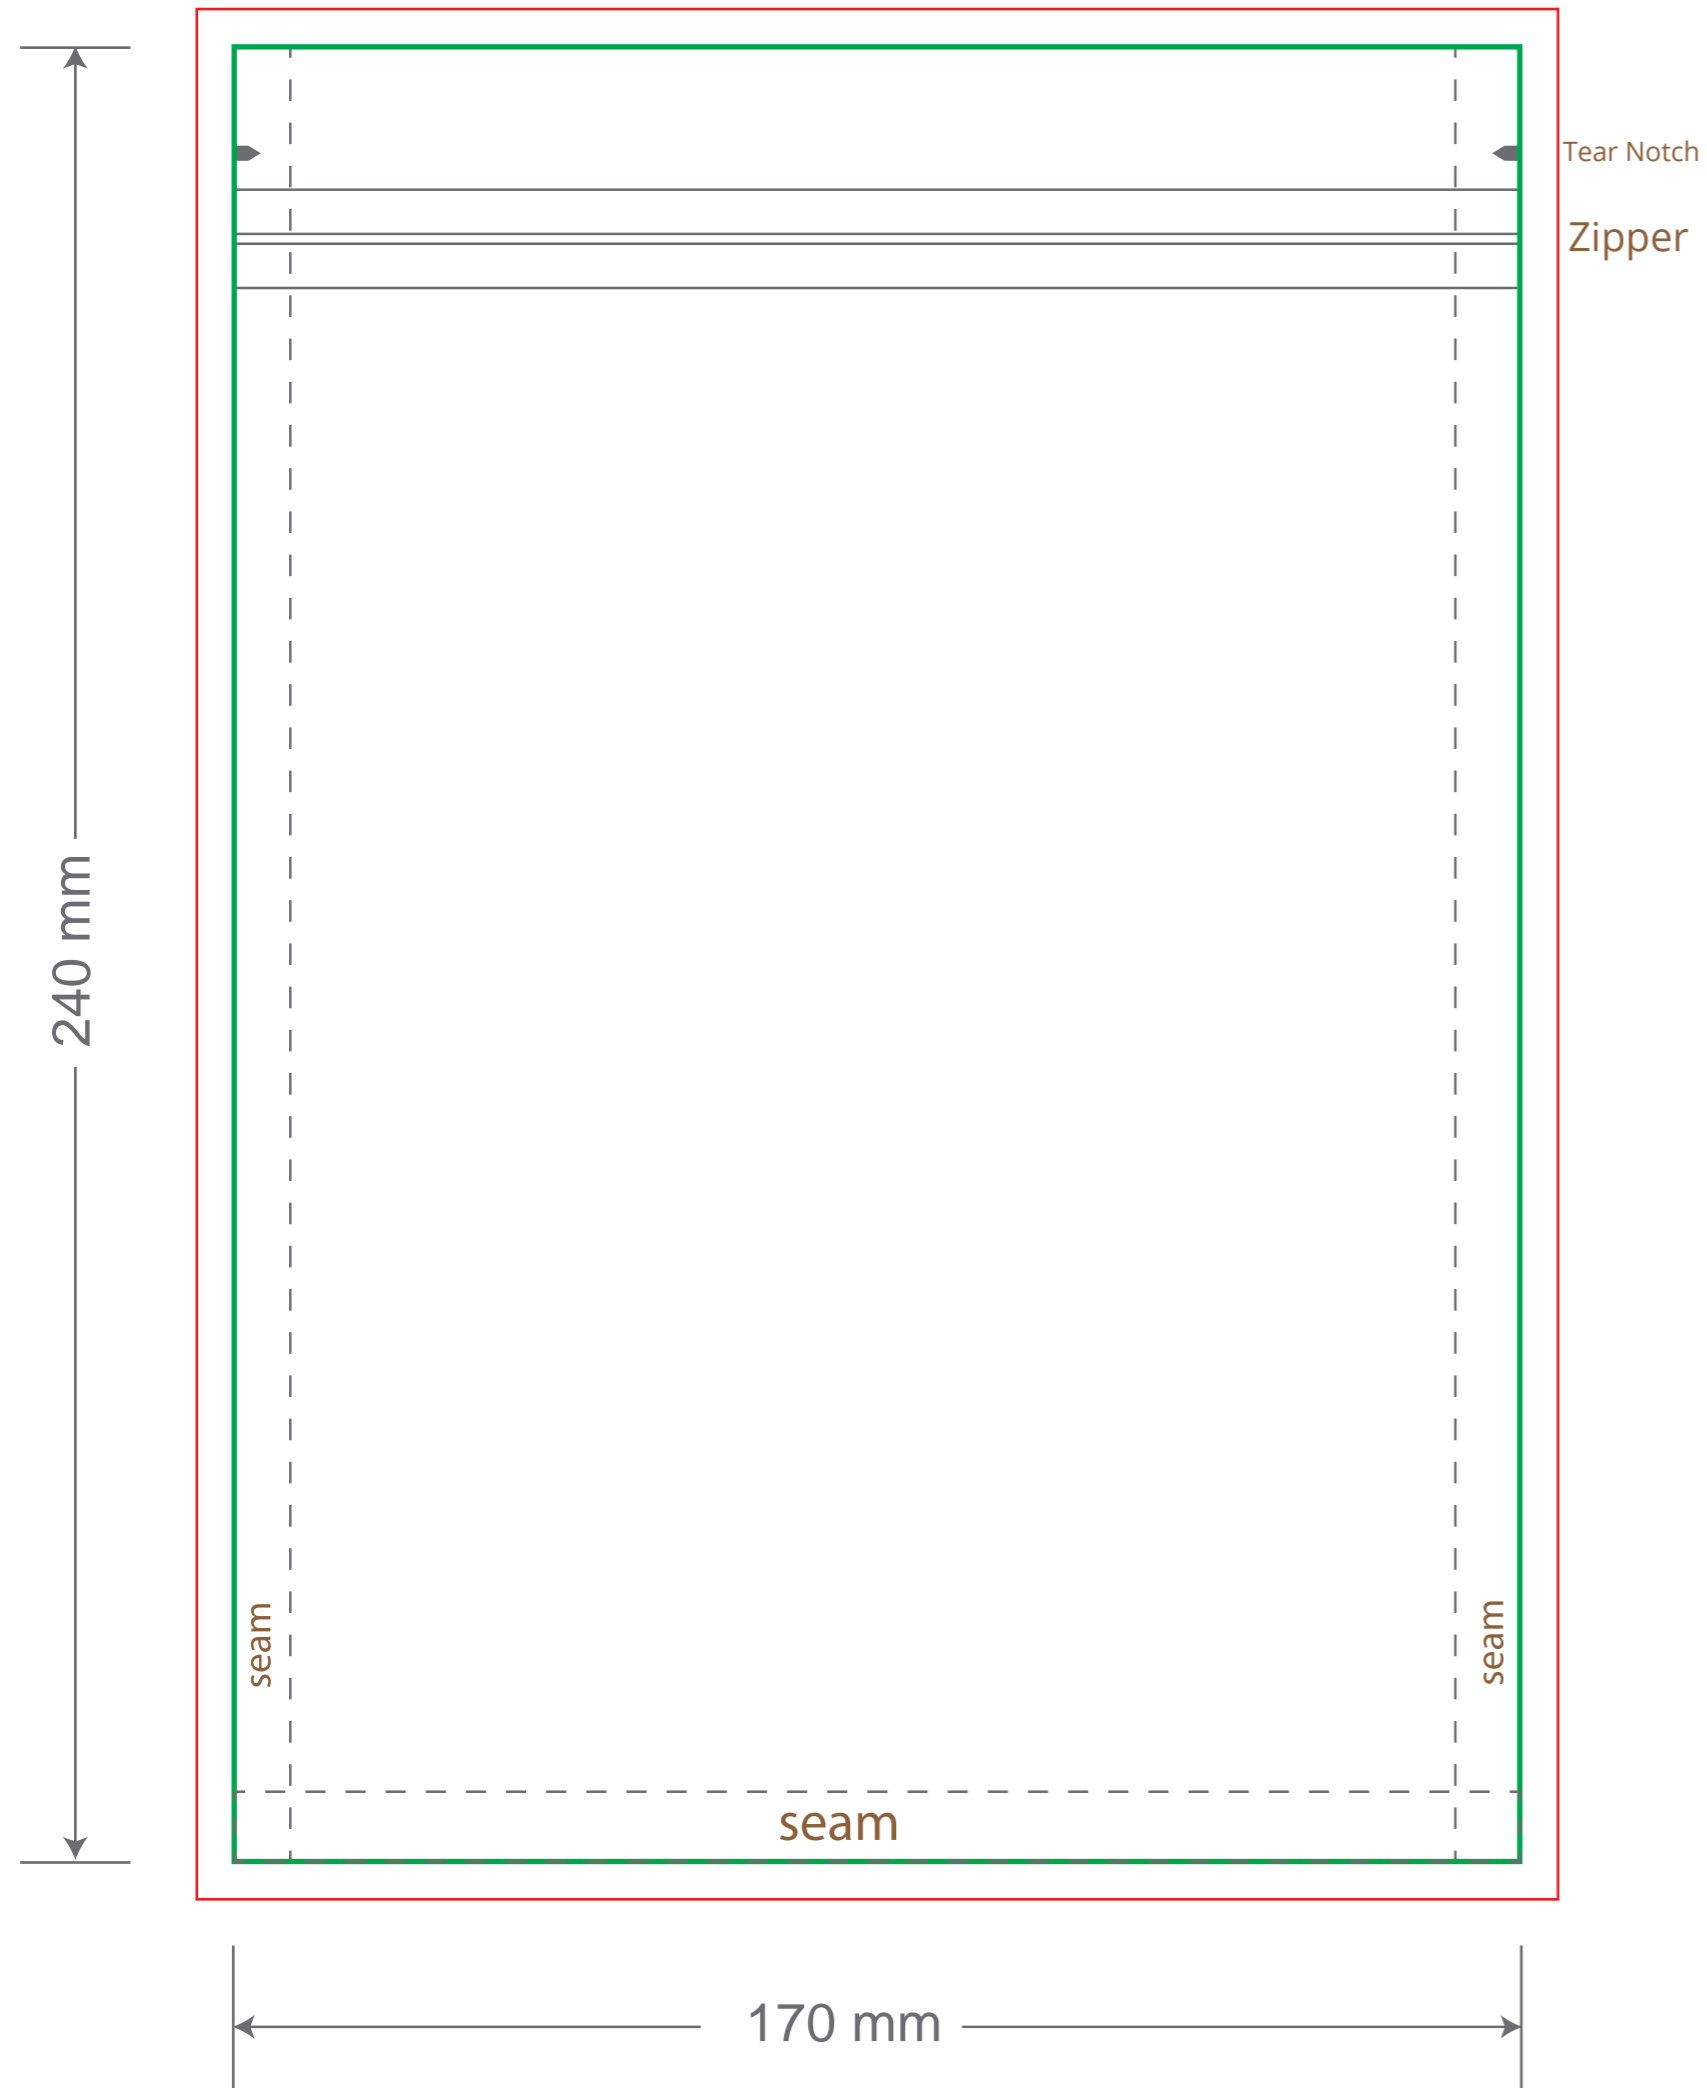

Front

Back

Green area is the bag area can with printing, except the window area.

Red area is the bleed area, please extend your artwork outside the green area within the red area.