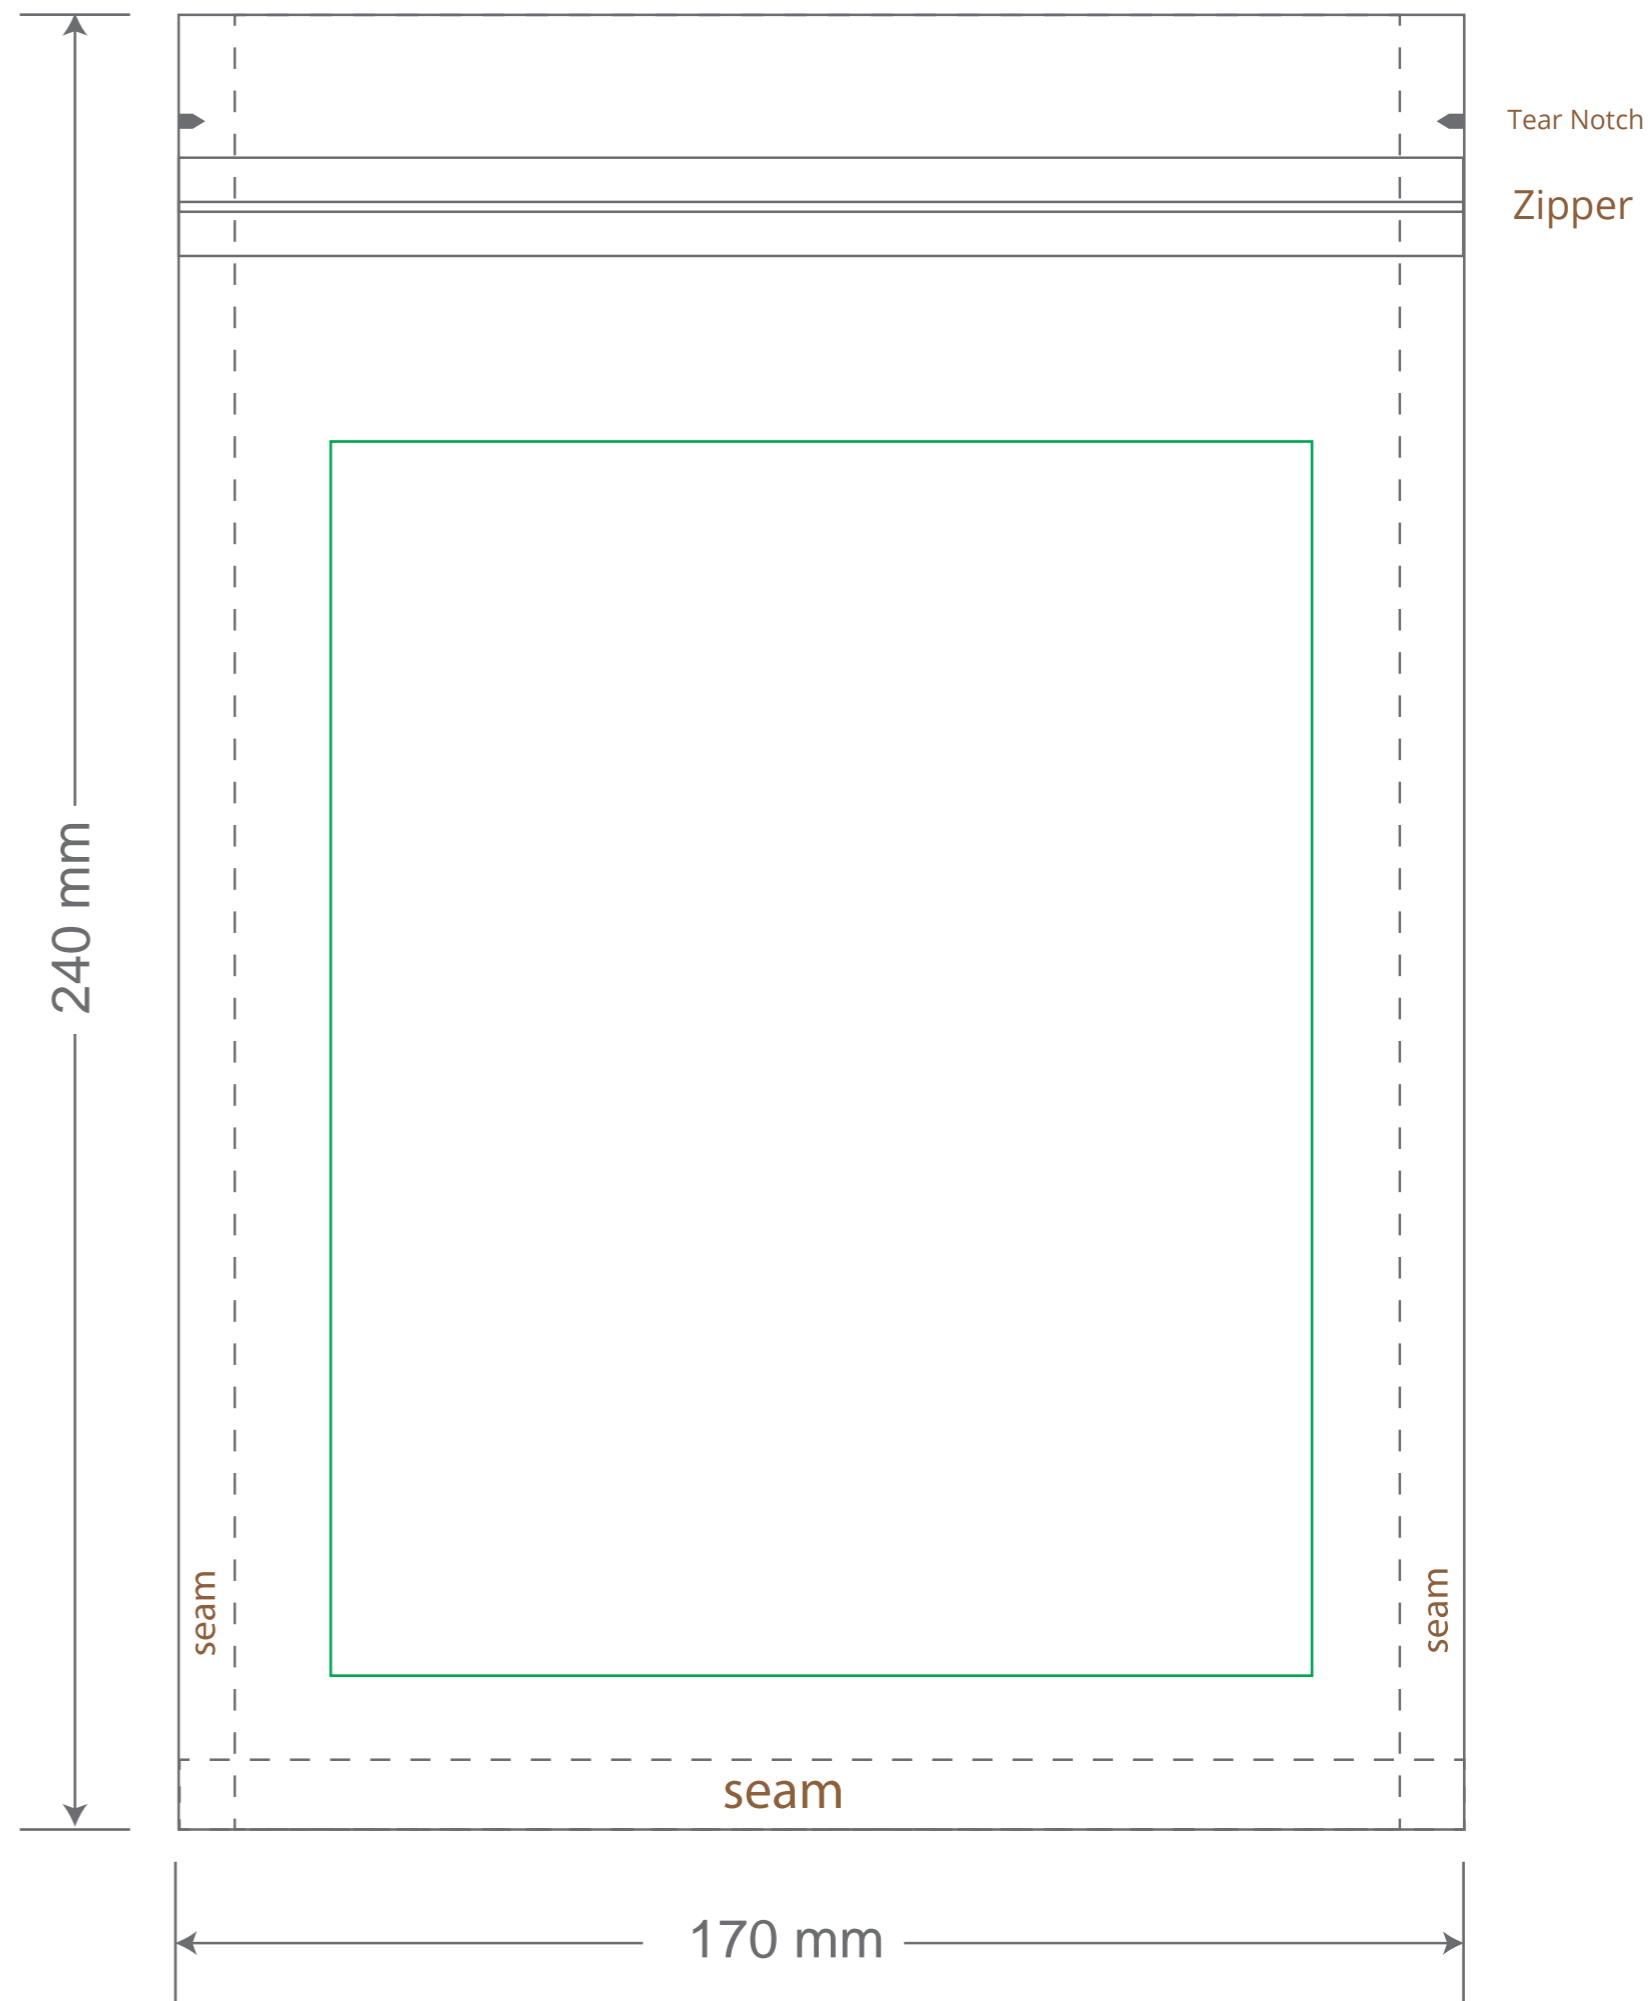

Front

Back

Green area is the bag area is the printing area, artwork with at most 2 colors for silkscreen printing.

Note: In Silkscreen printing Text font size must be bigger than 11pt can be clearly printed.