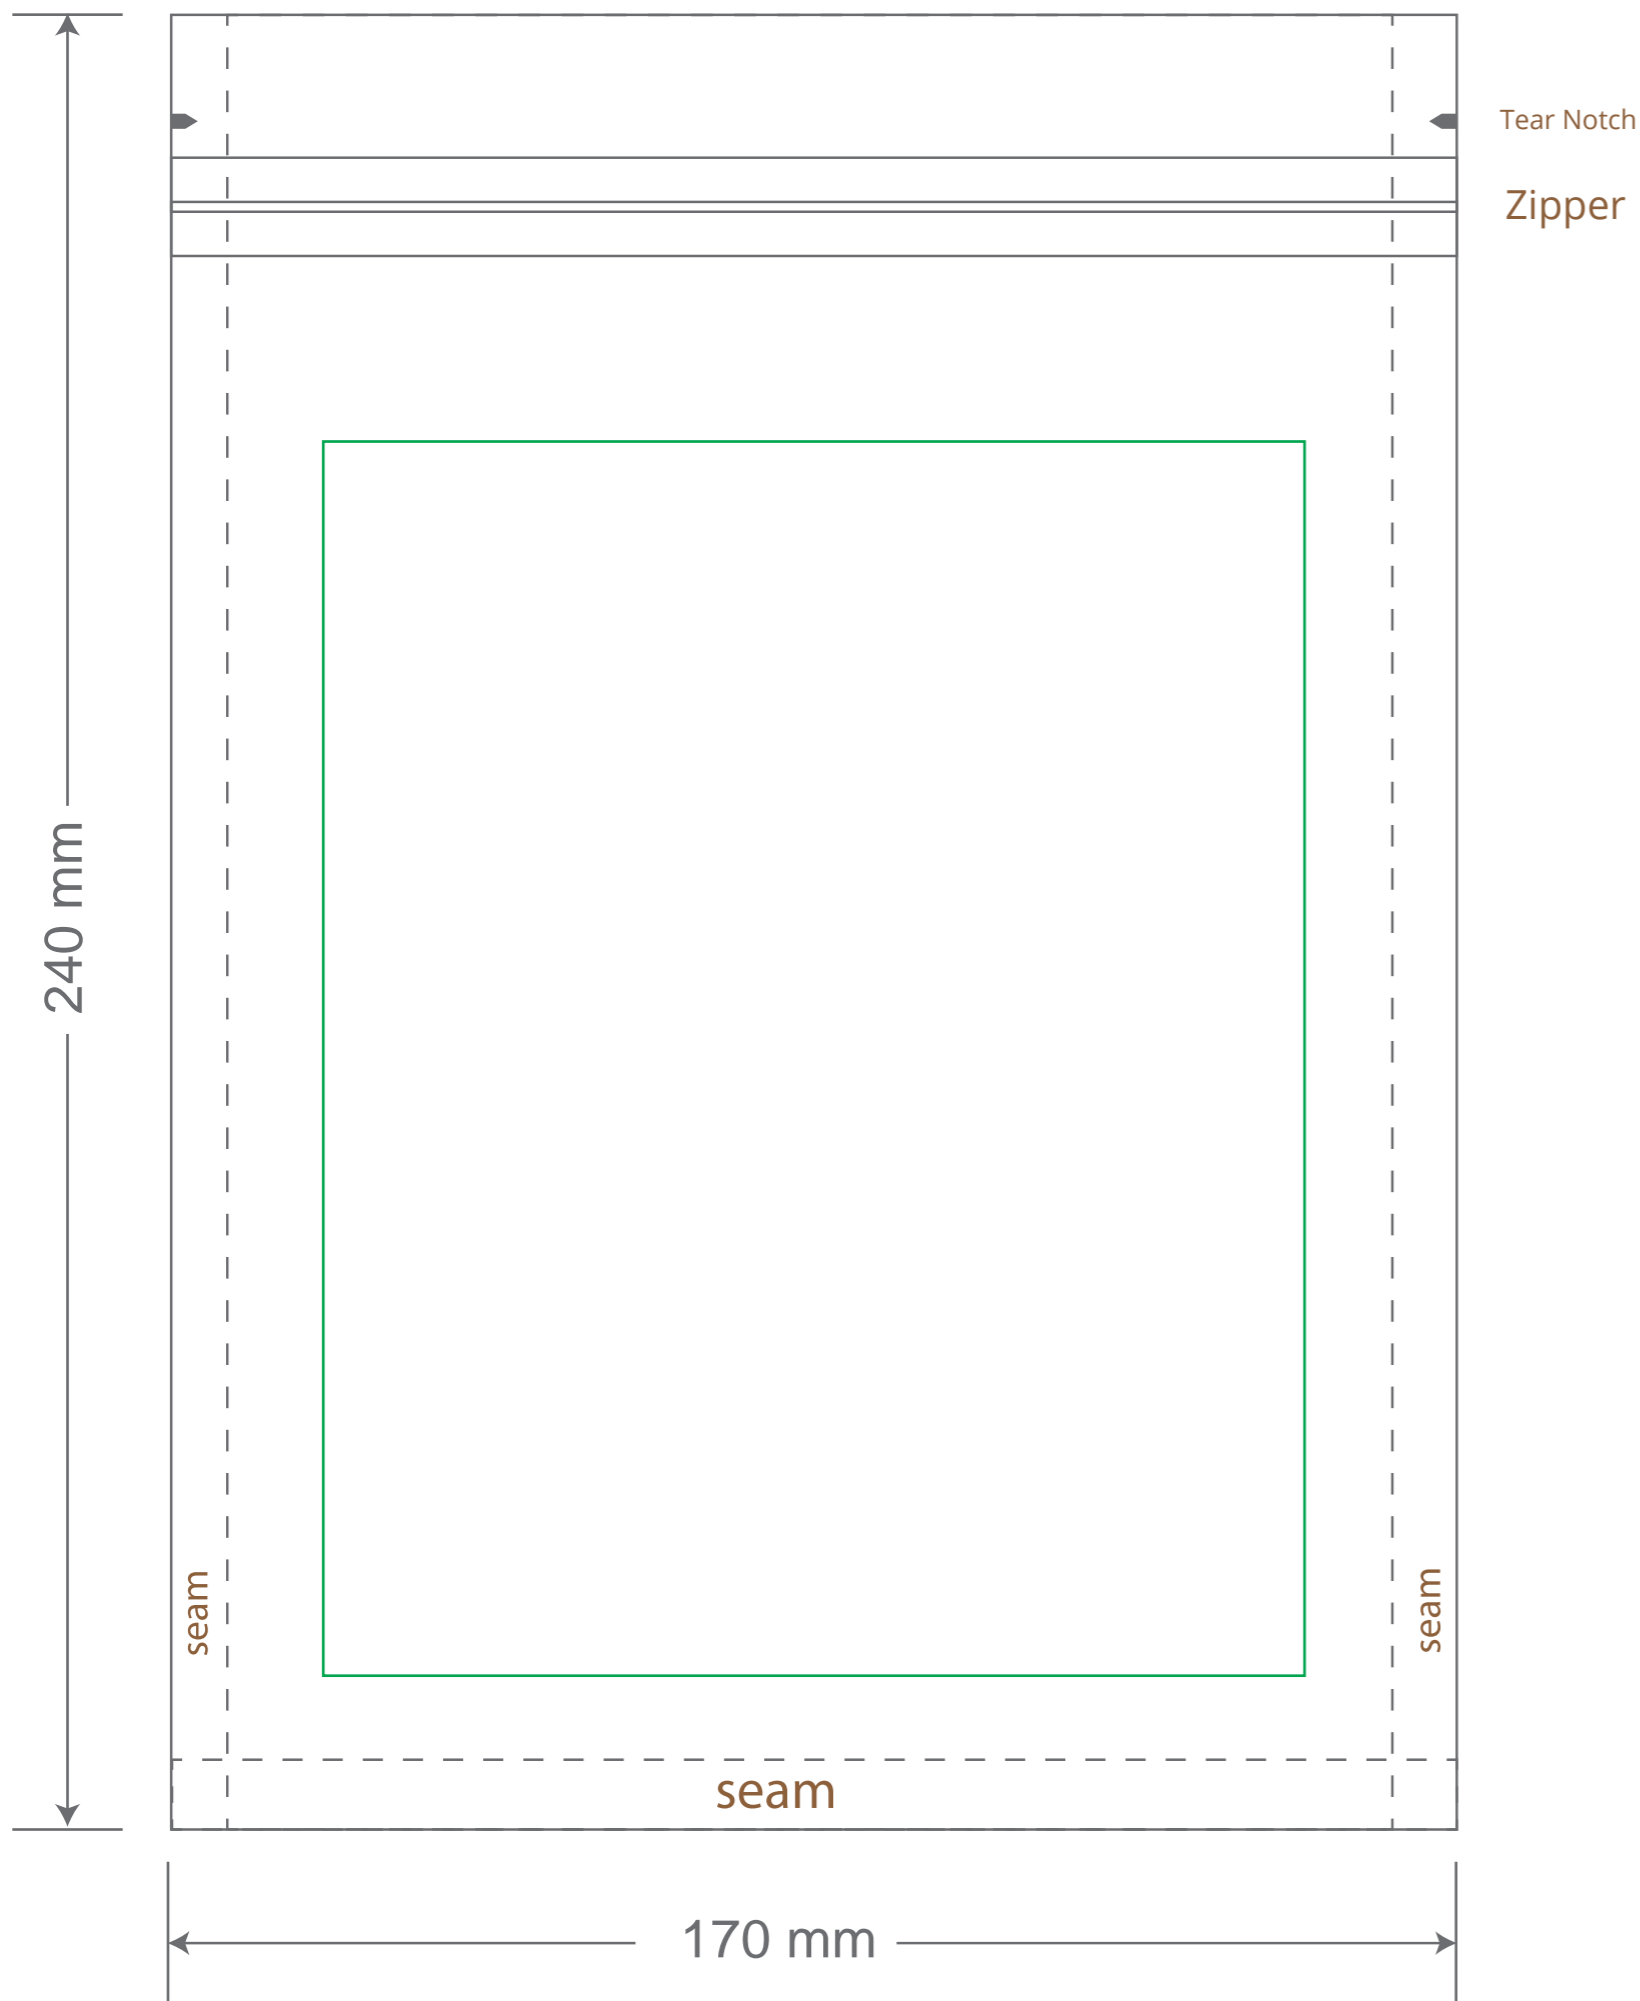

Front

Back

Green area is the bag area is the printing area, artwork with at most 2 colors for silkscreen printing.

Note: In Silkscreen printing Text font size must be bigger than 11pt can be clearly printed.