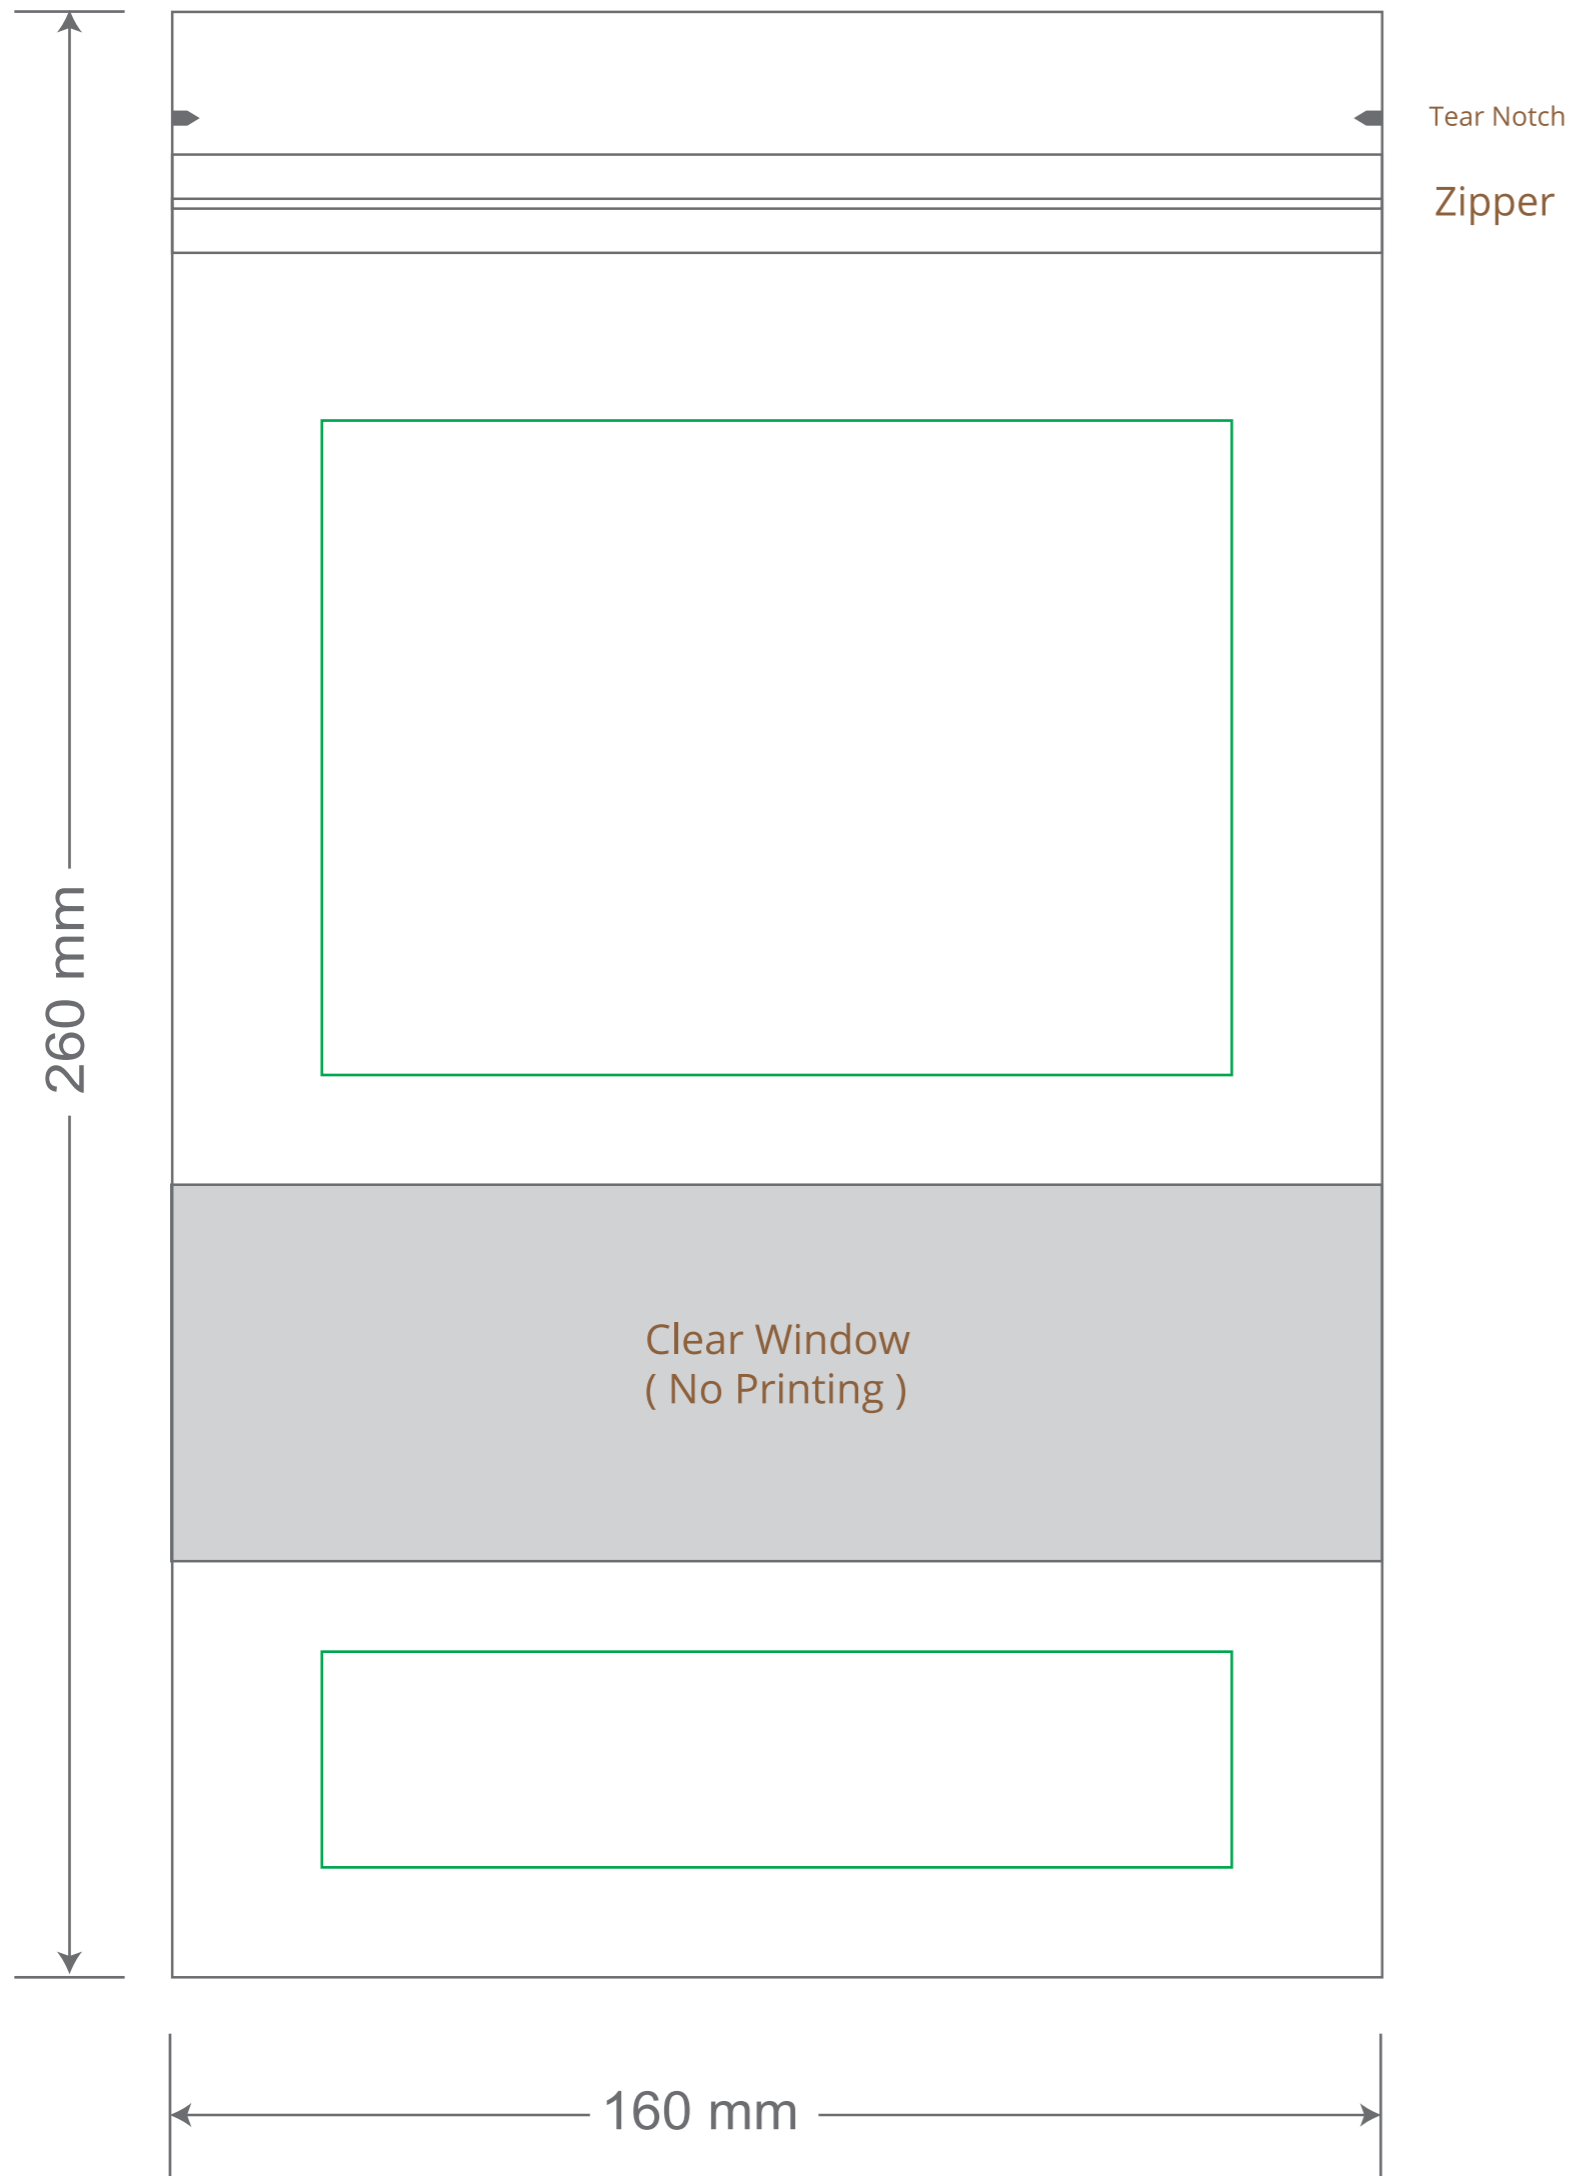

Front

Back

Green area is the bag area is the printing area, artwork with at most 2 colors for silkscreen printing.

Note: In Silkscreen printing Text font size must be bigger than 11pt can be clearly printed.