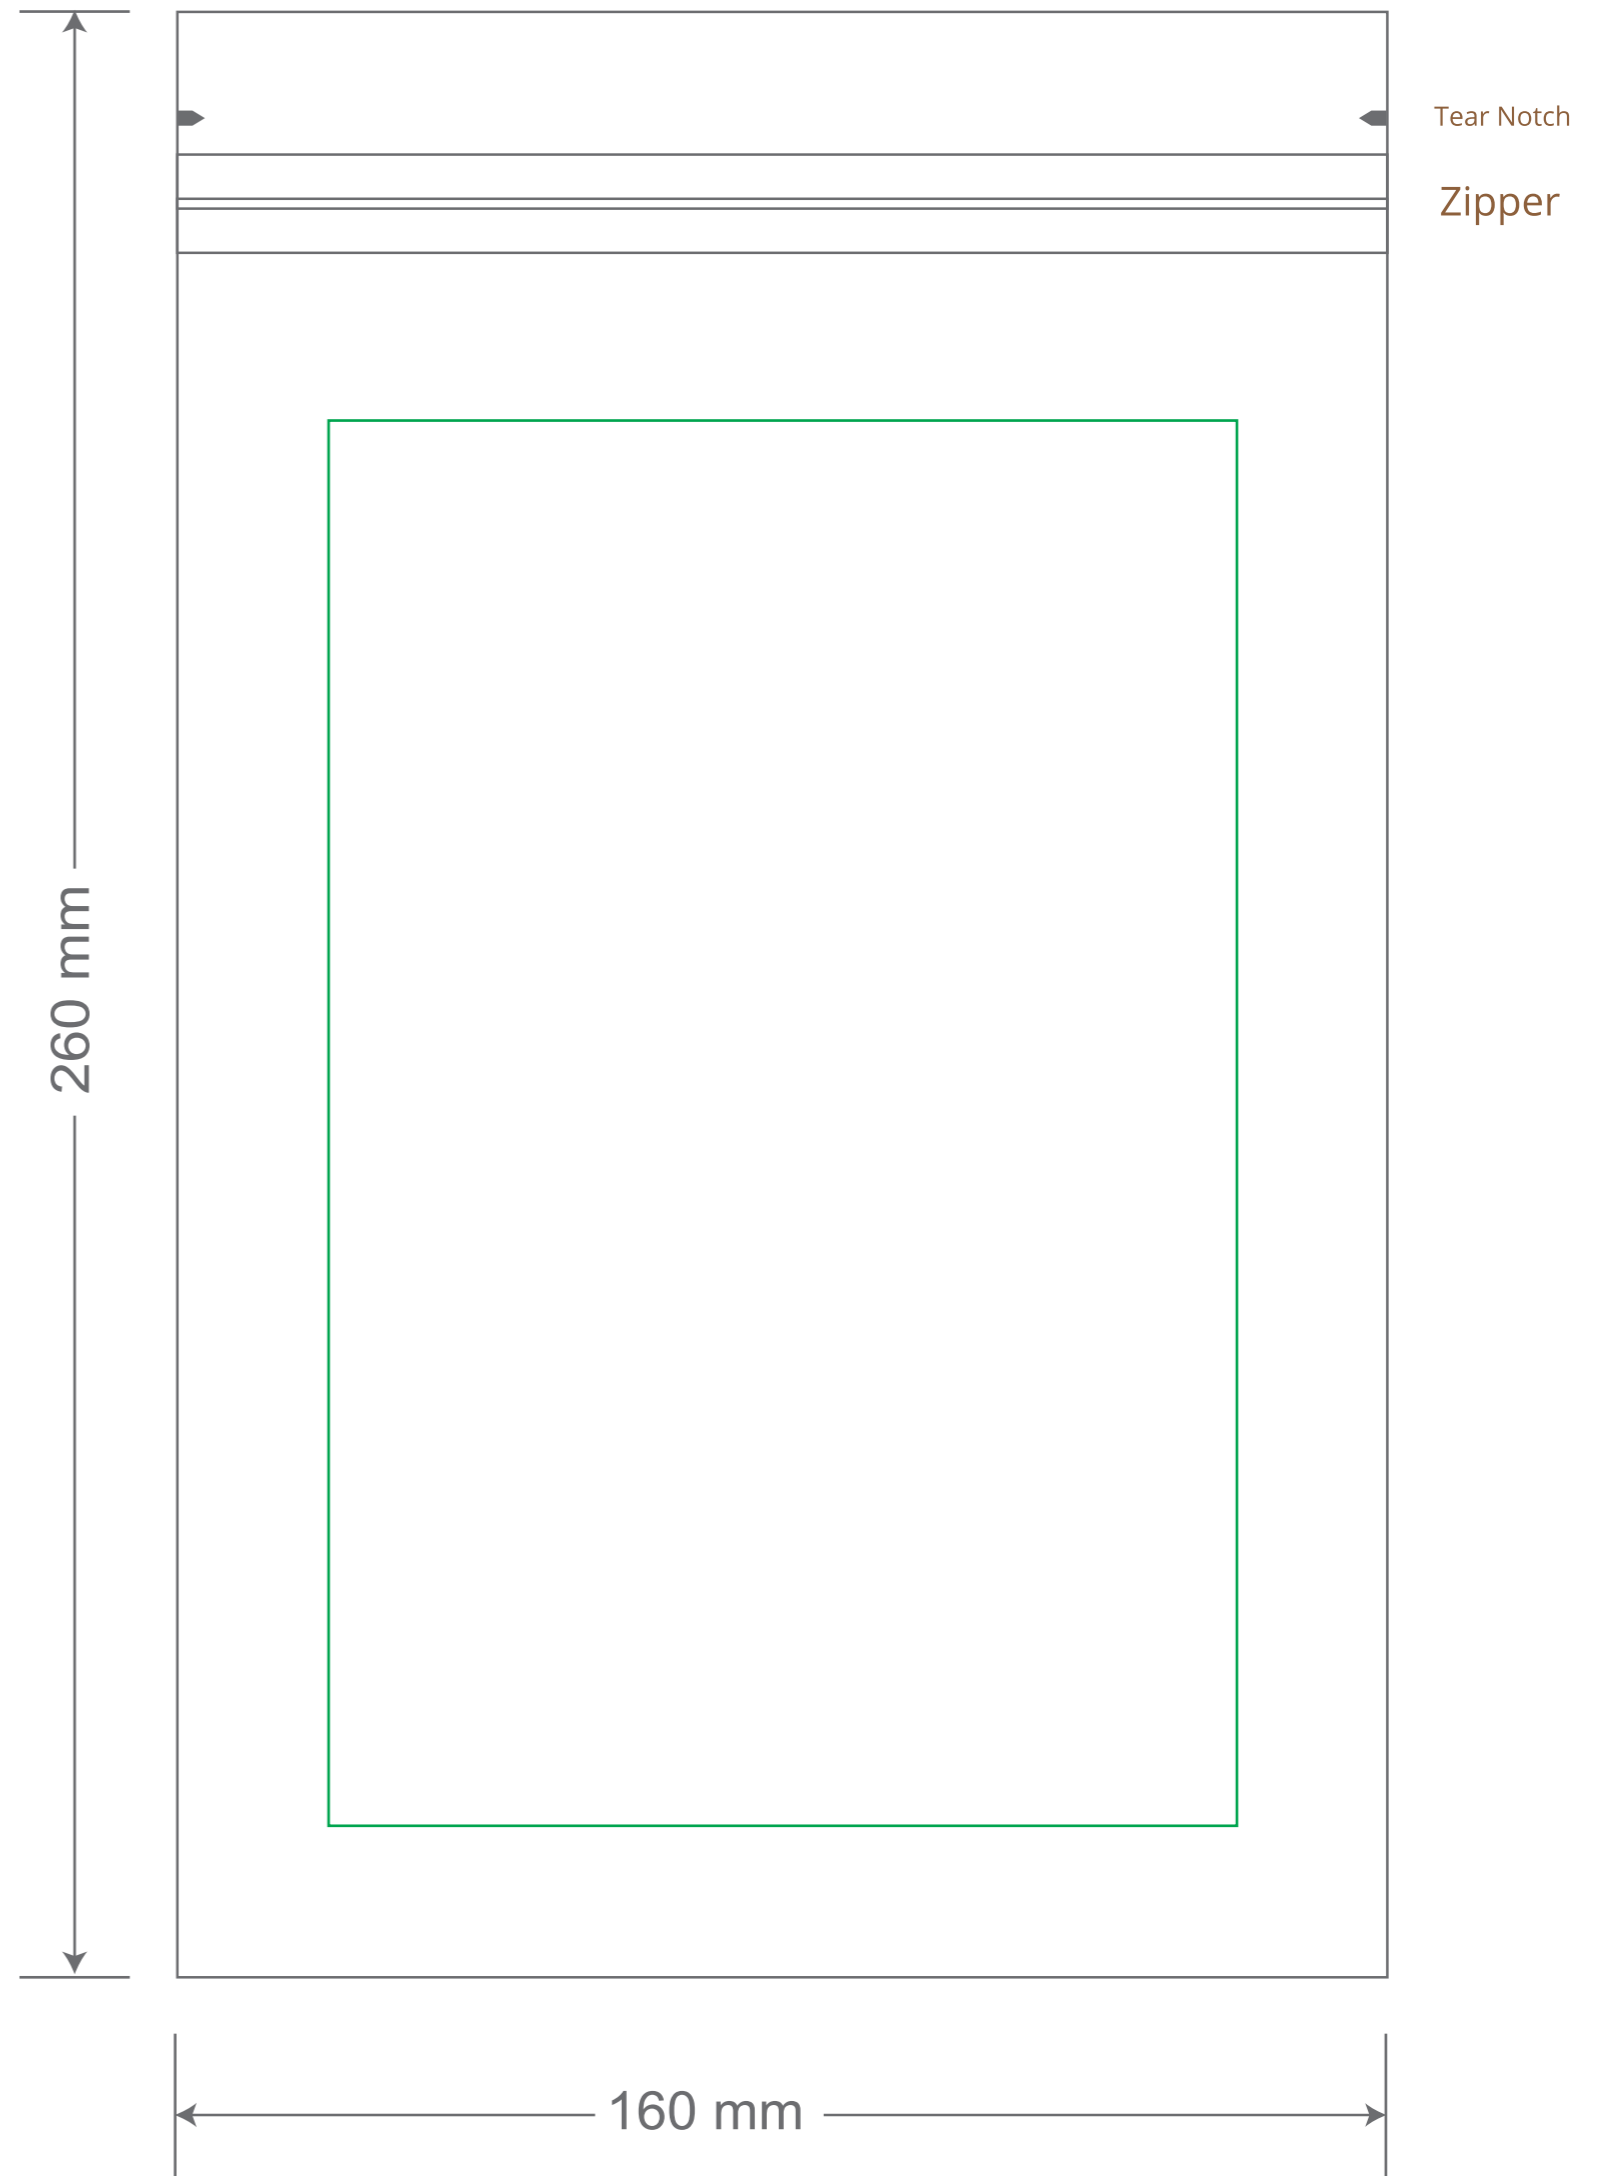

Front

Back

Green area is the bag area is the printing area, artwork with at most 2 colors for silkscreen printing.

Note: In Silkscreen printing Text font size must be bigger than 11pt can be clearly printed.