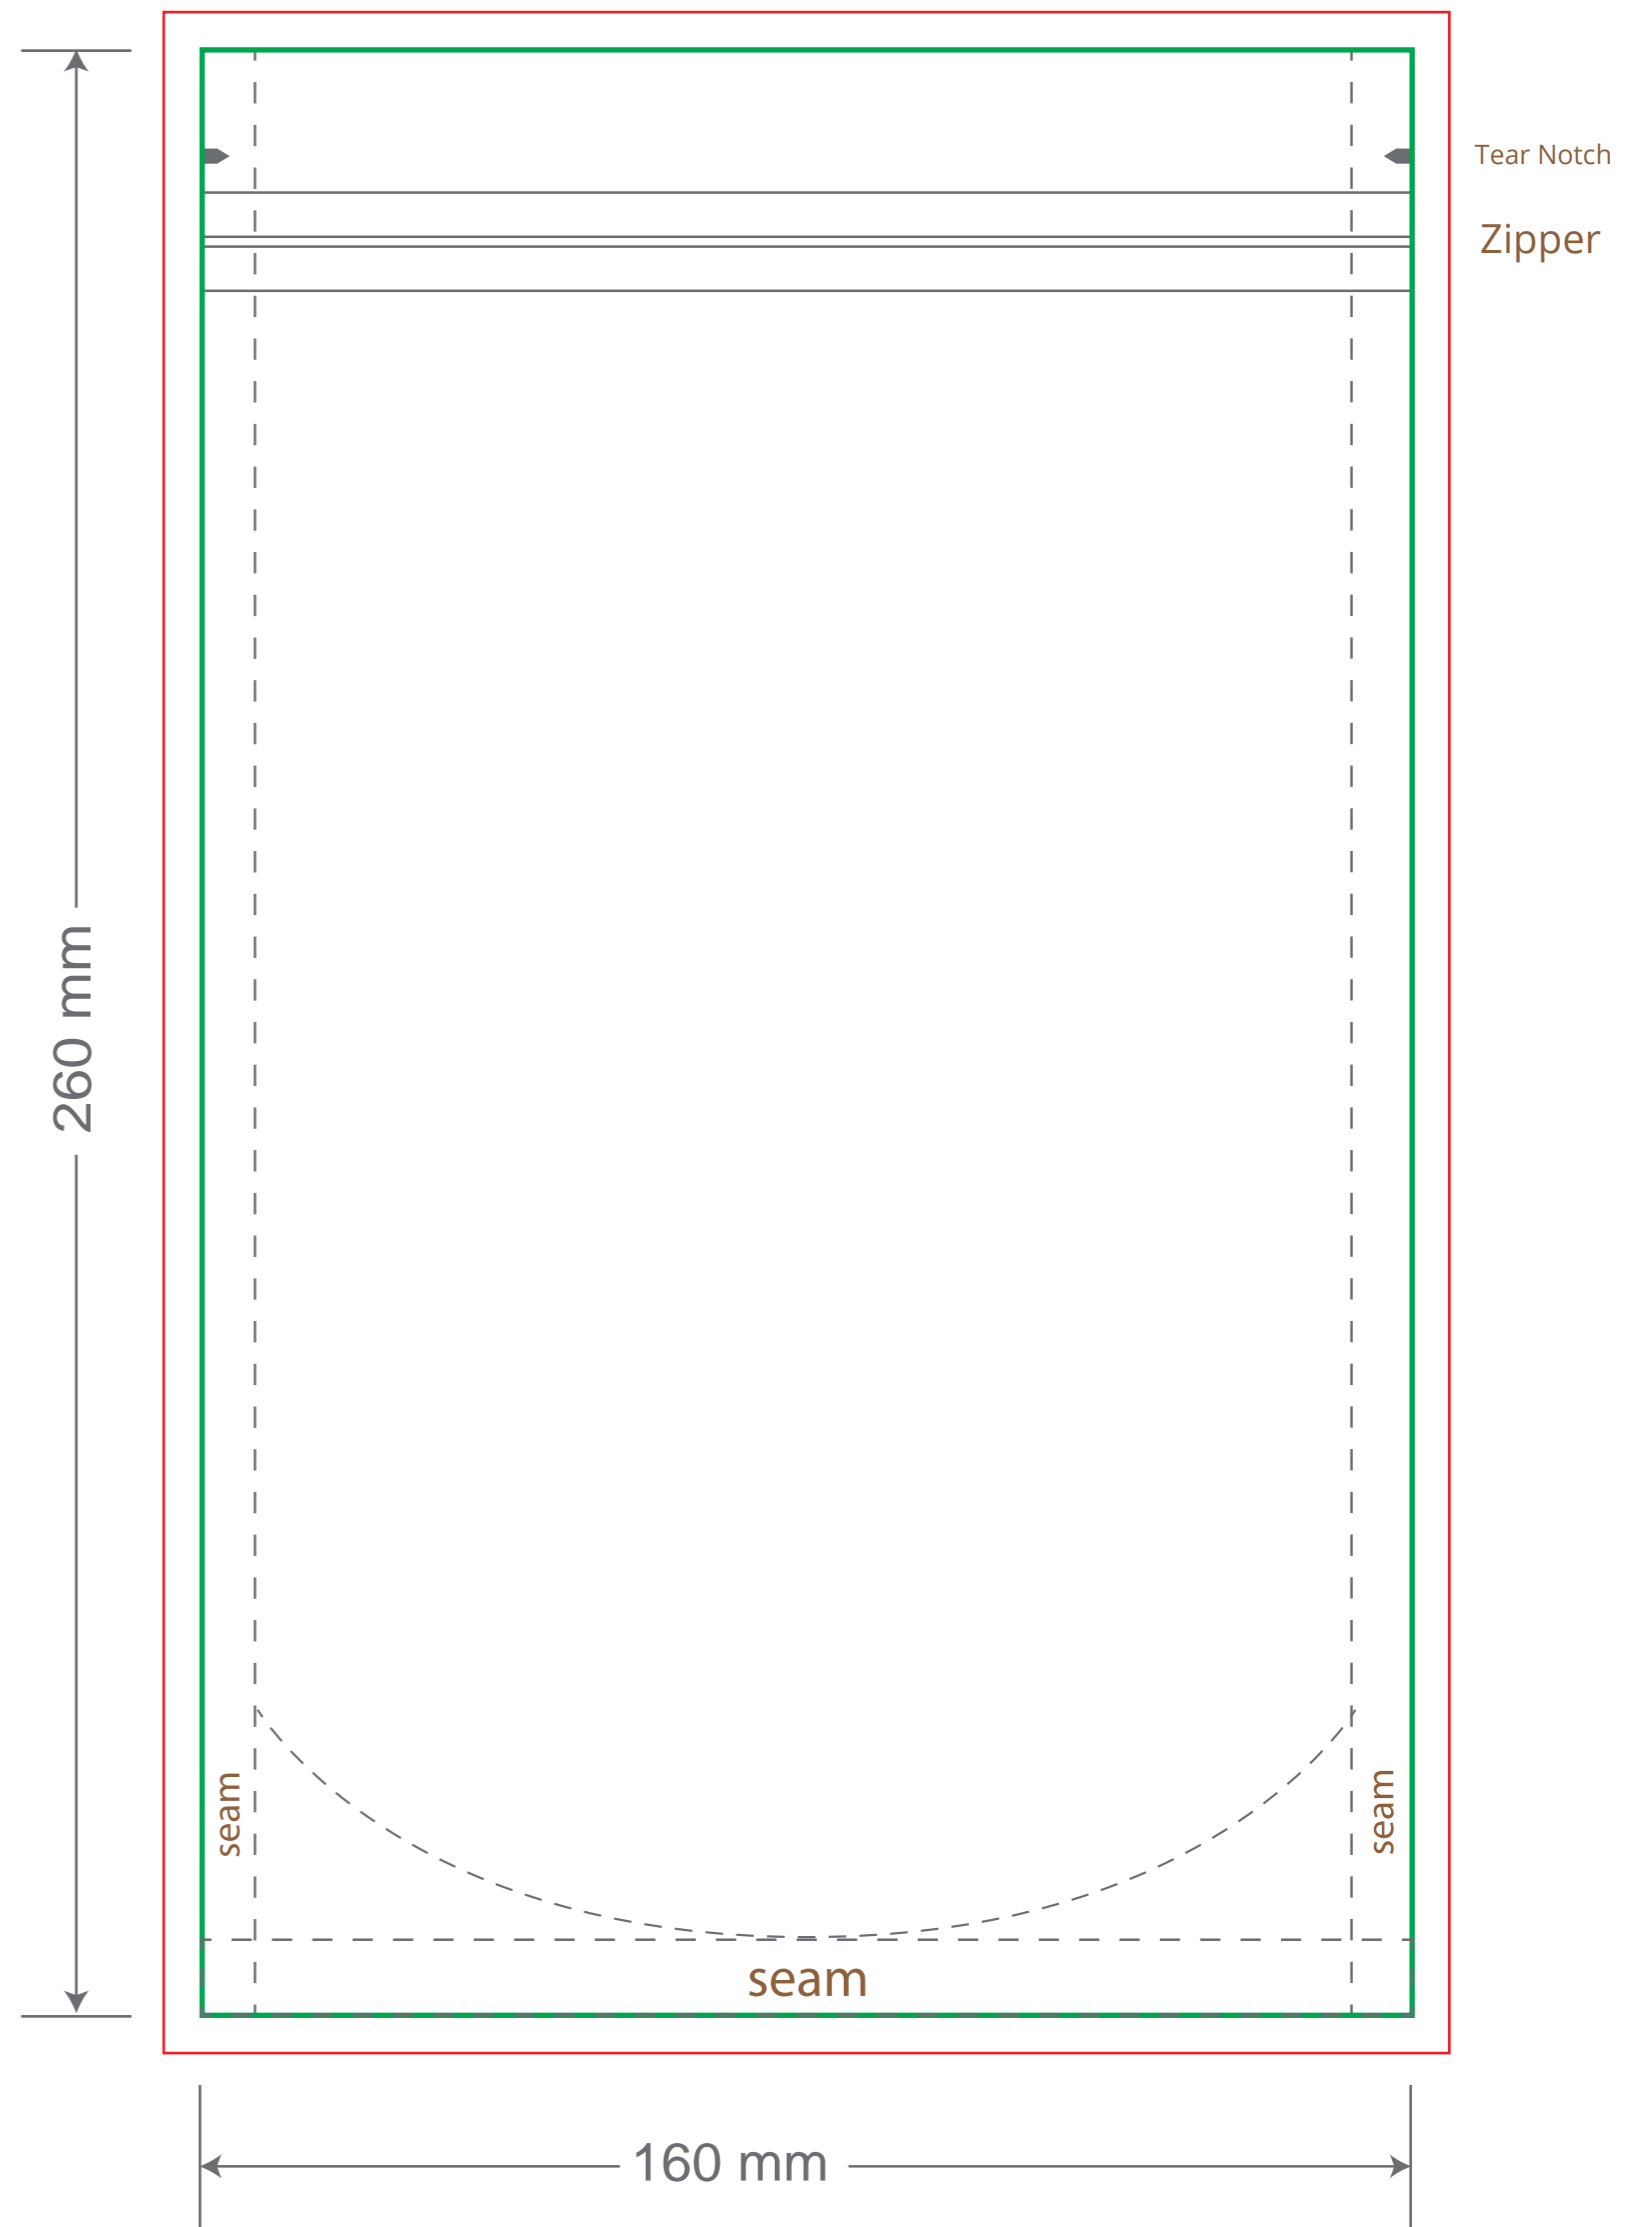

Front

Back

Green area is the bag area can with printing, except the window area.

Red area is the bleed area, please extend your artwork outside the green area within the red area.