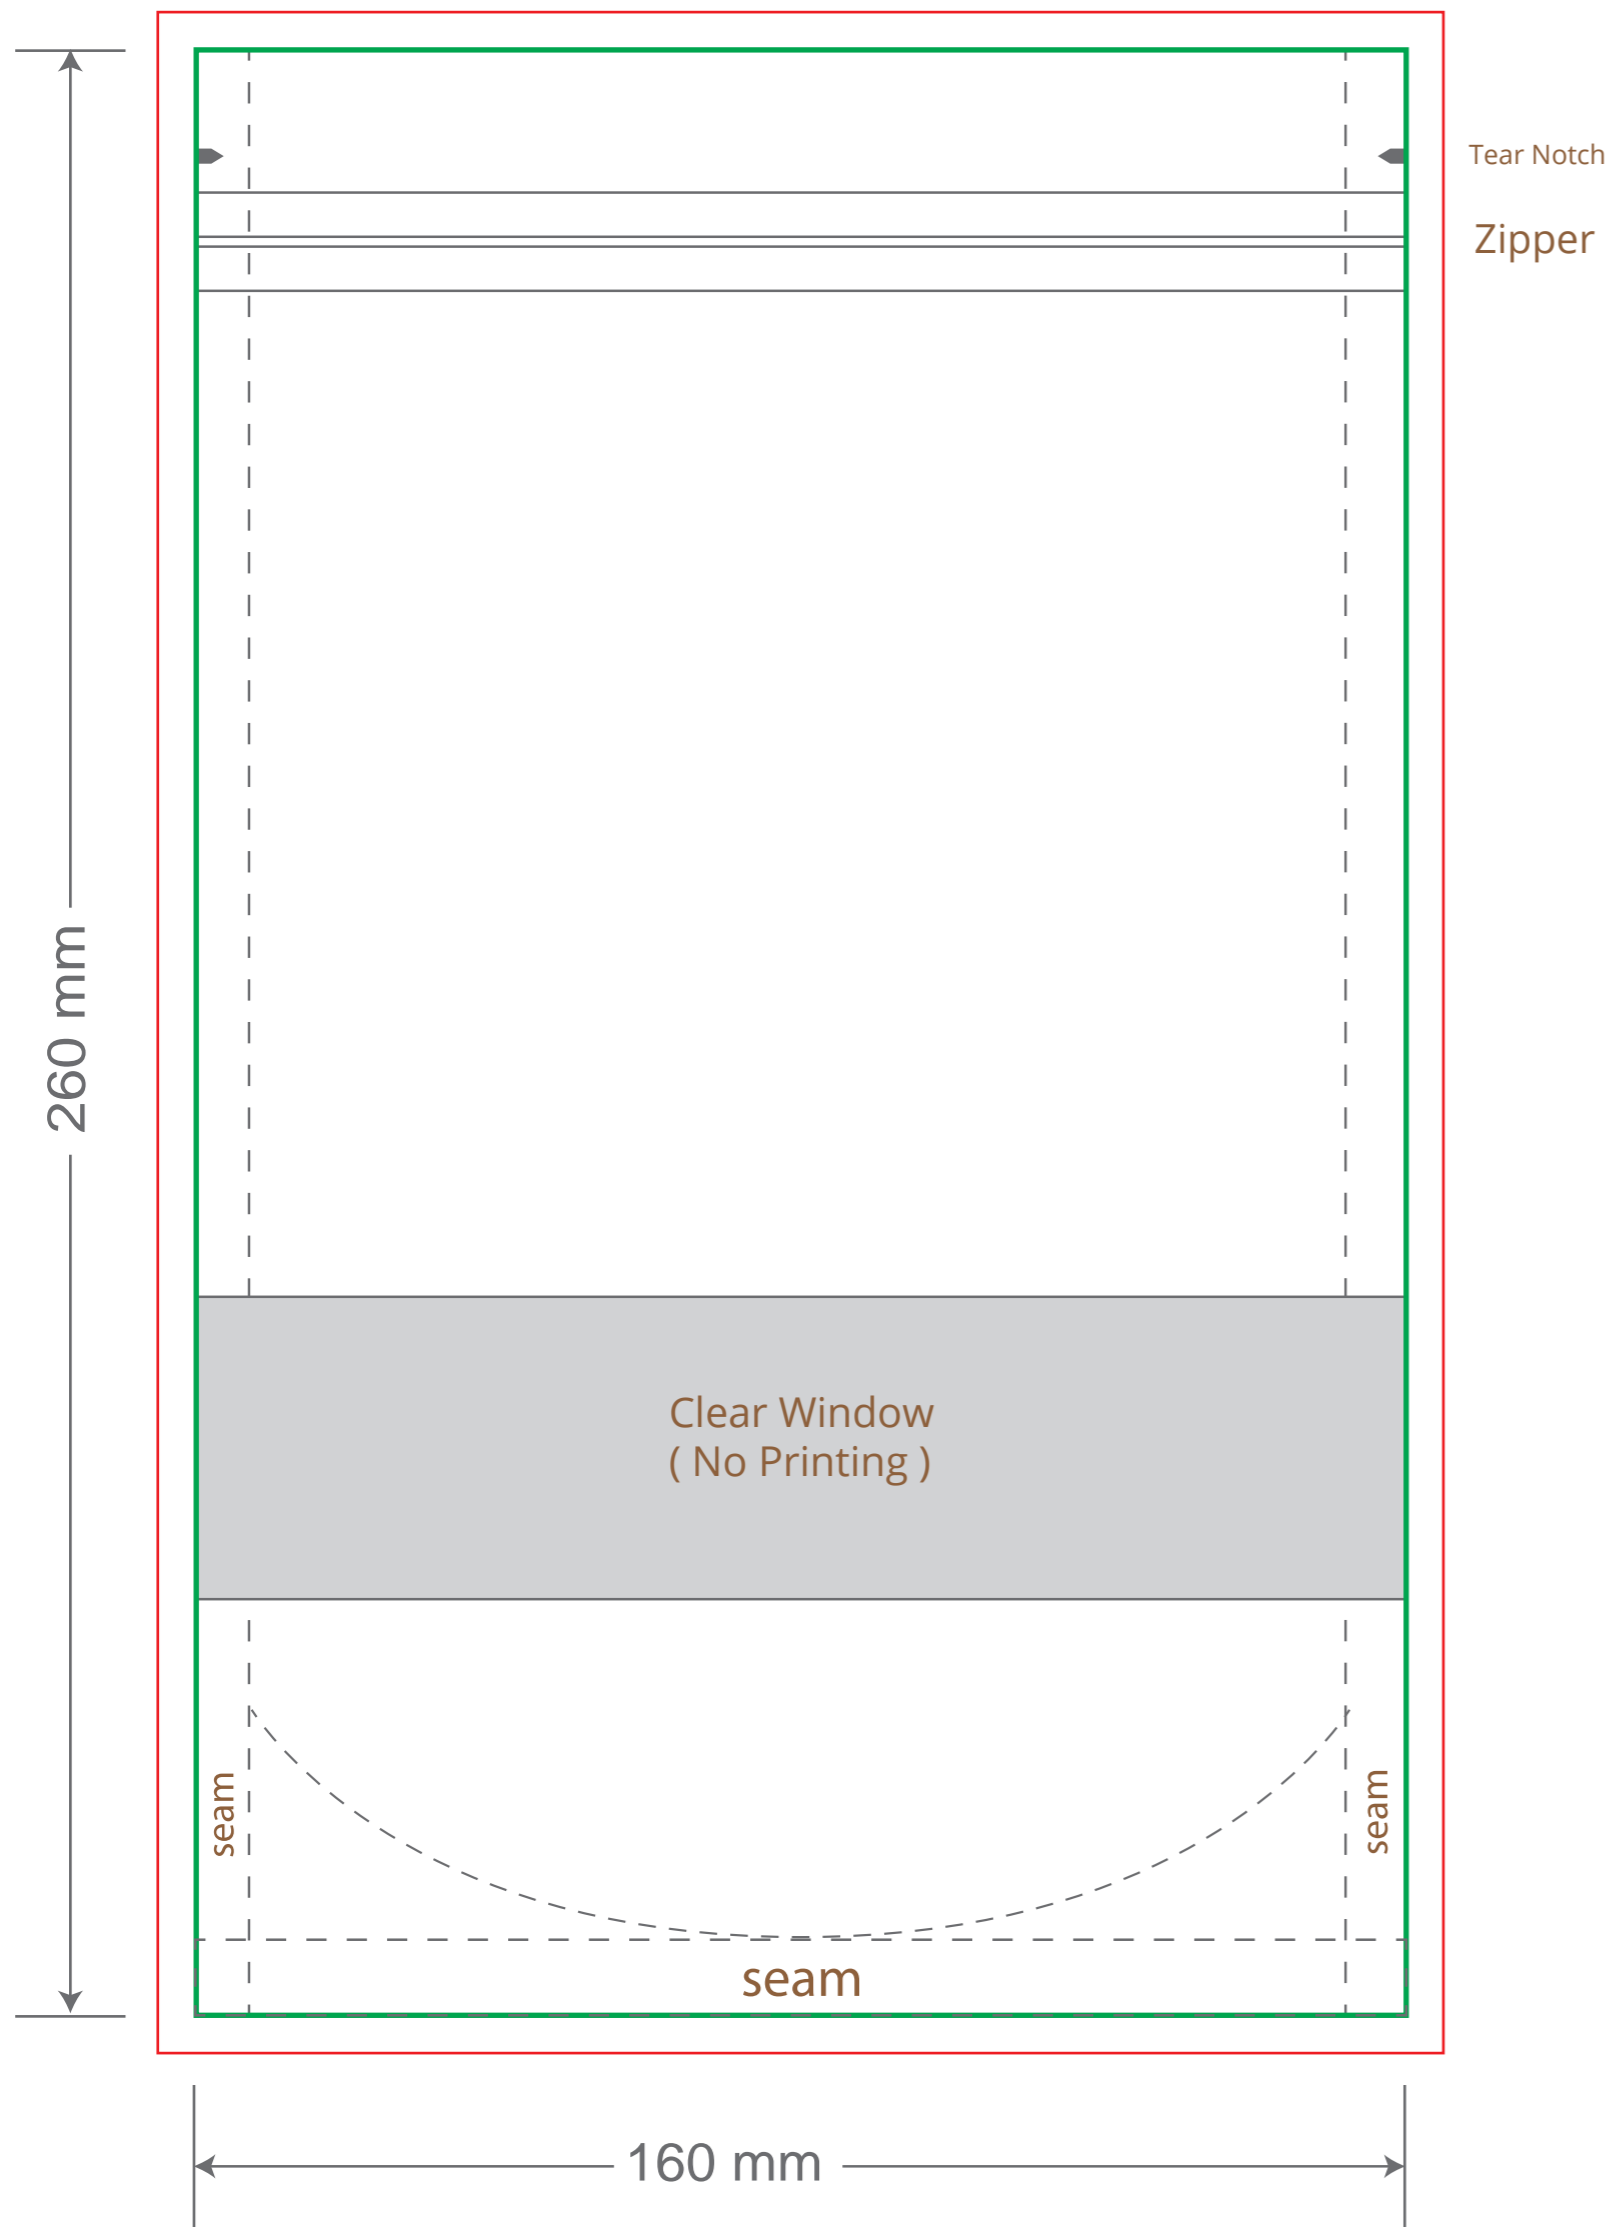

Front

Back

Green area is the bag area can with printing, except the window area.

Red area is the bleed area, please extend your artwork outside the green area within the red area.