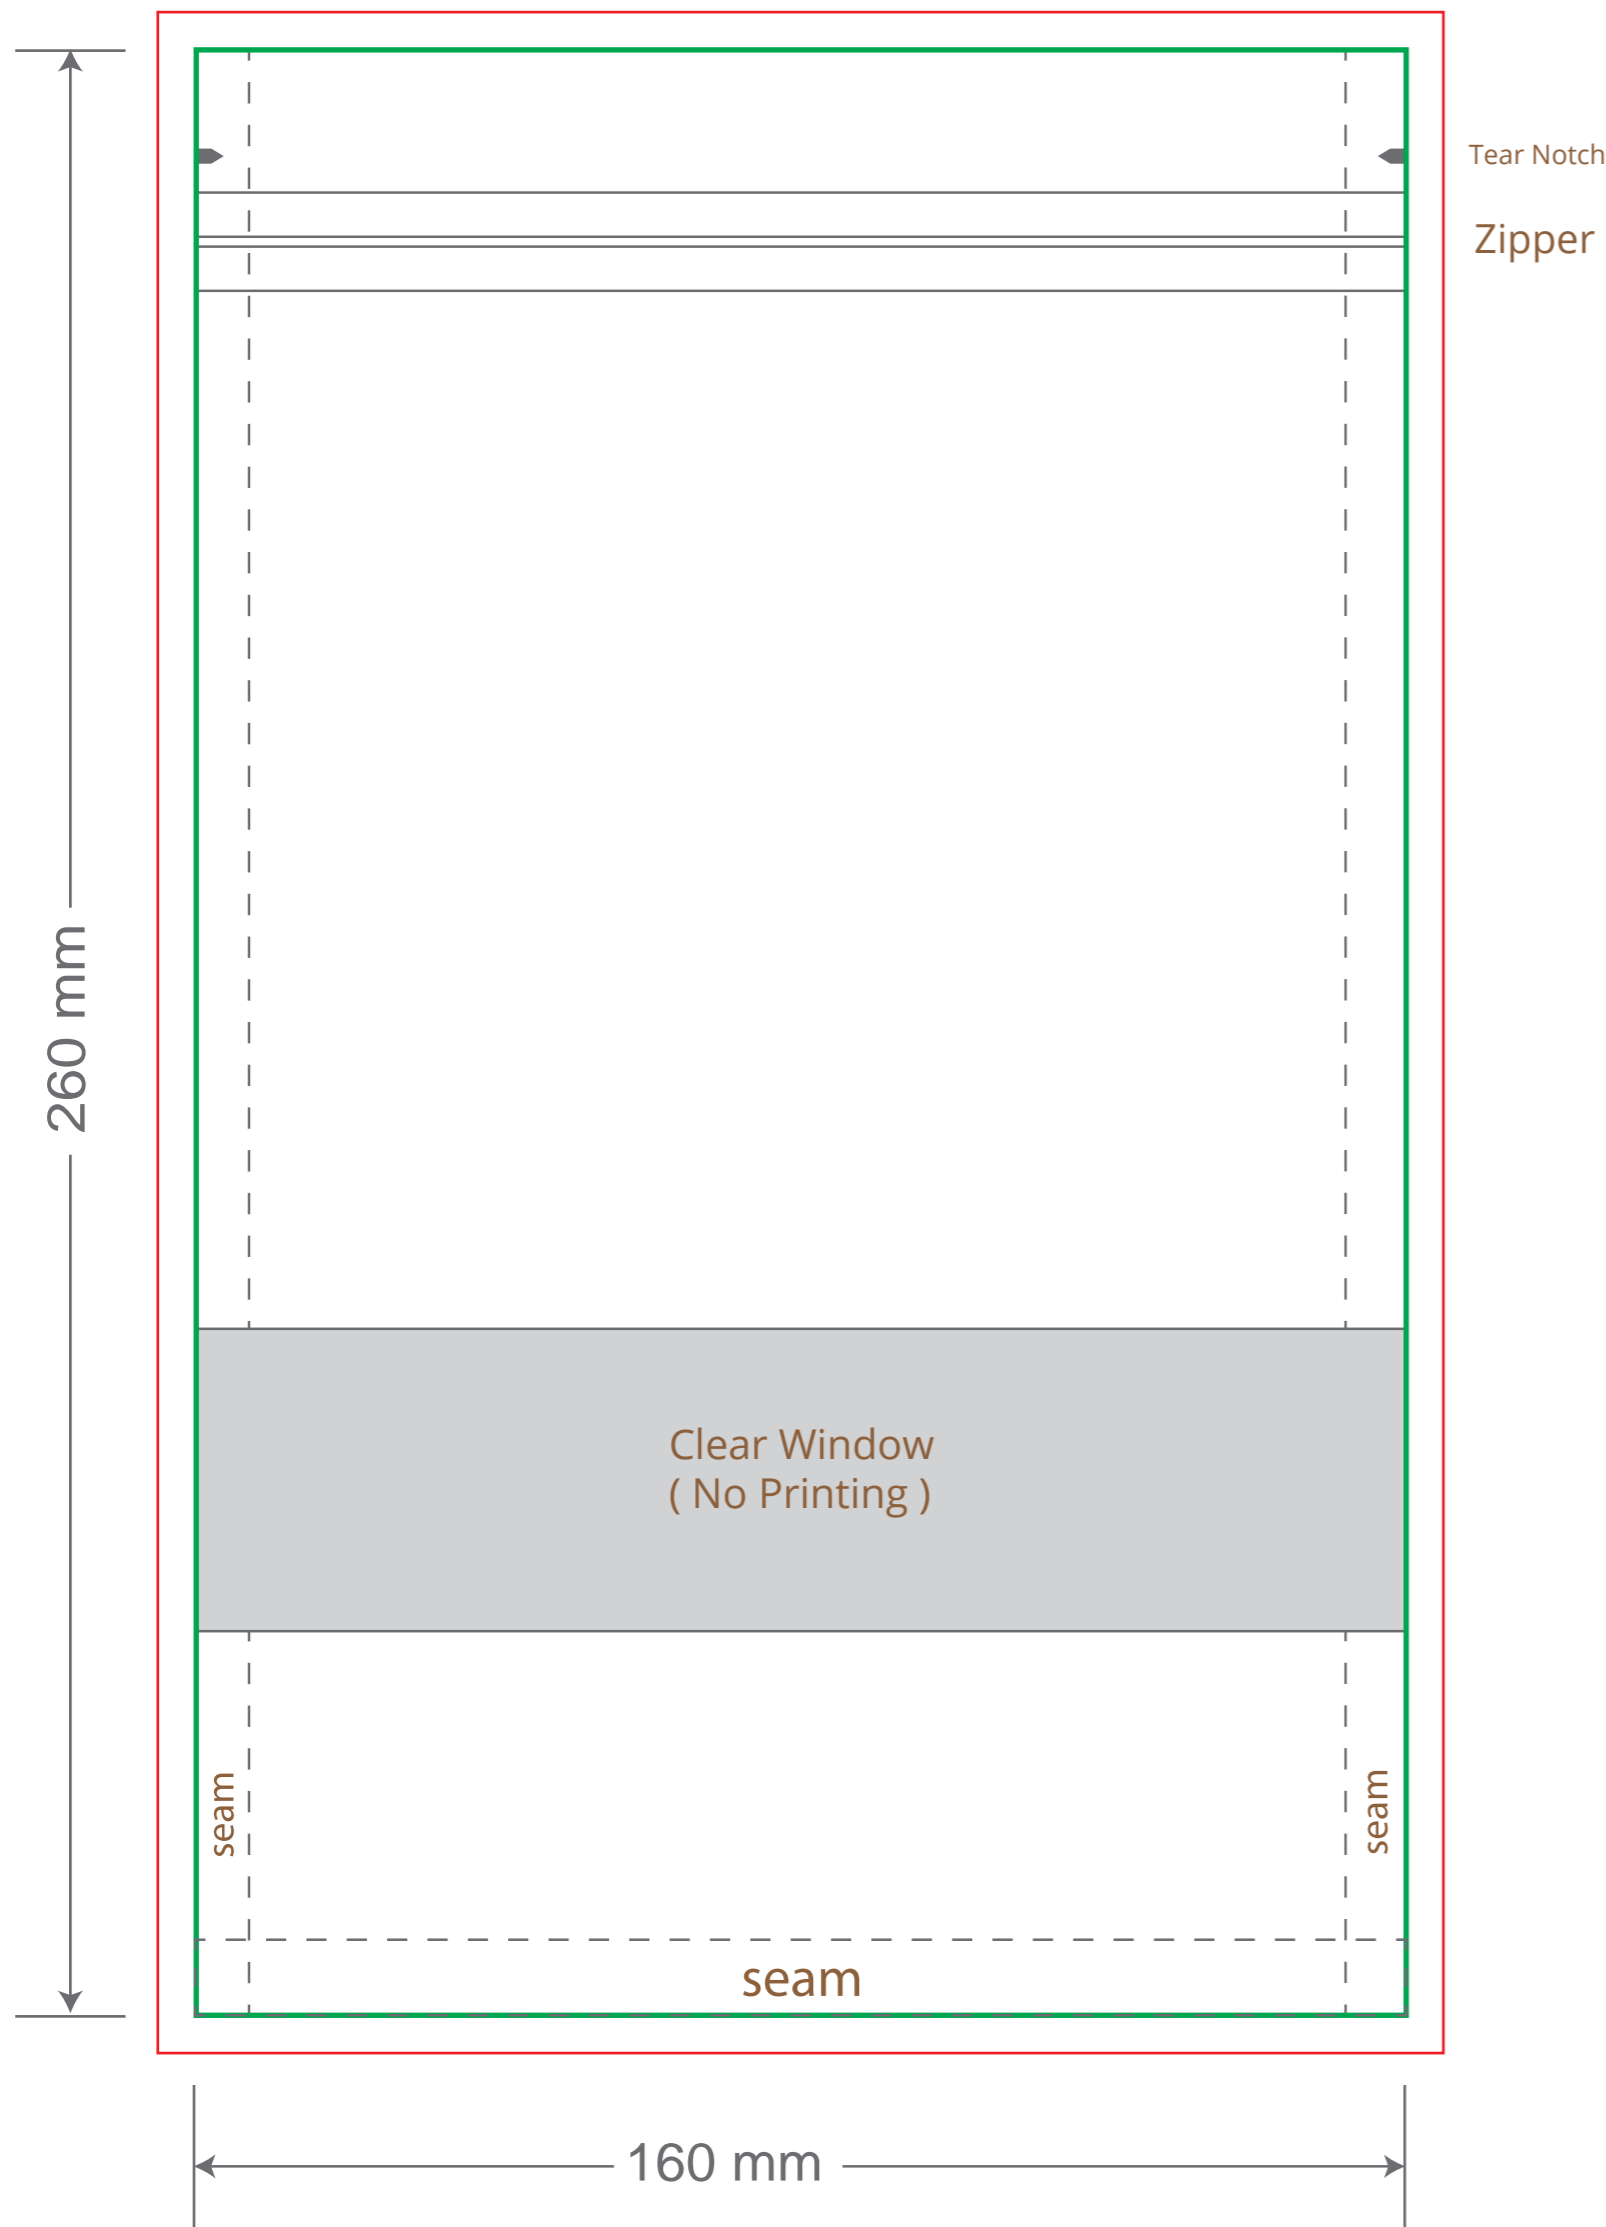

# Front

# Back

Green area is the bag area can with printing, except the window area.

Red area is the bleed area, please extend your artwork outside the green area within the red area.