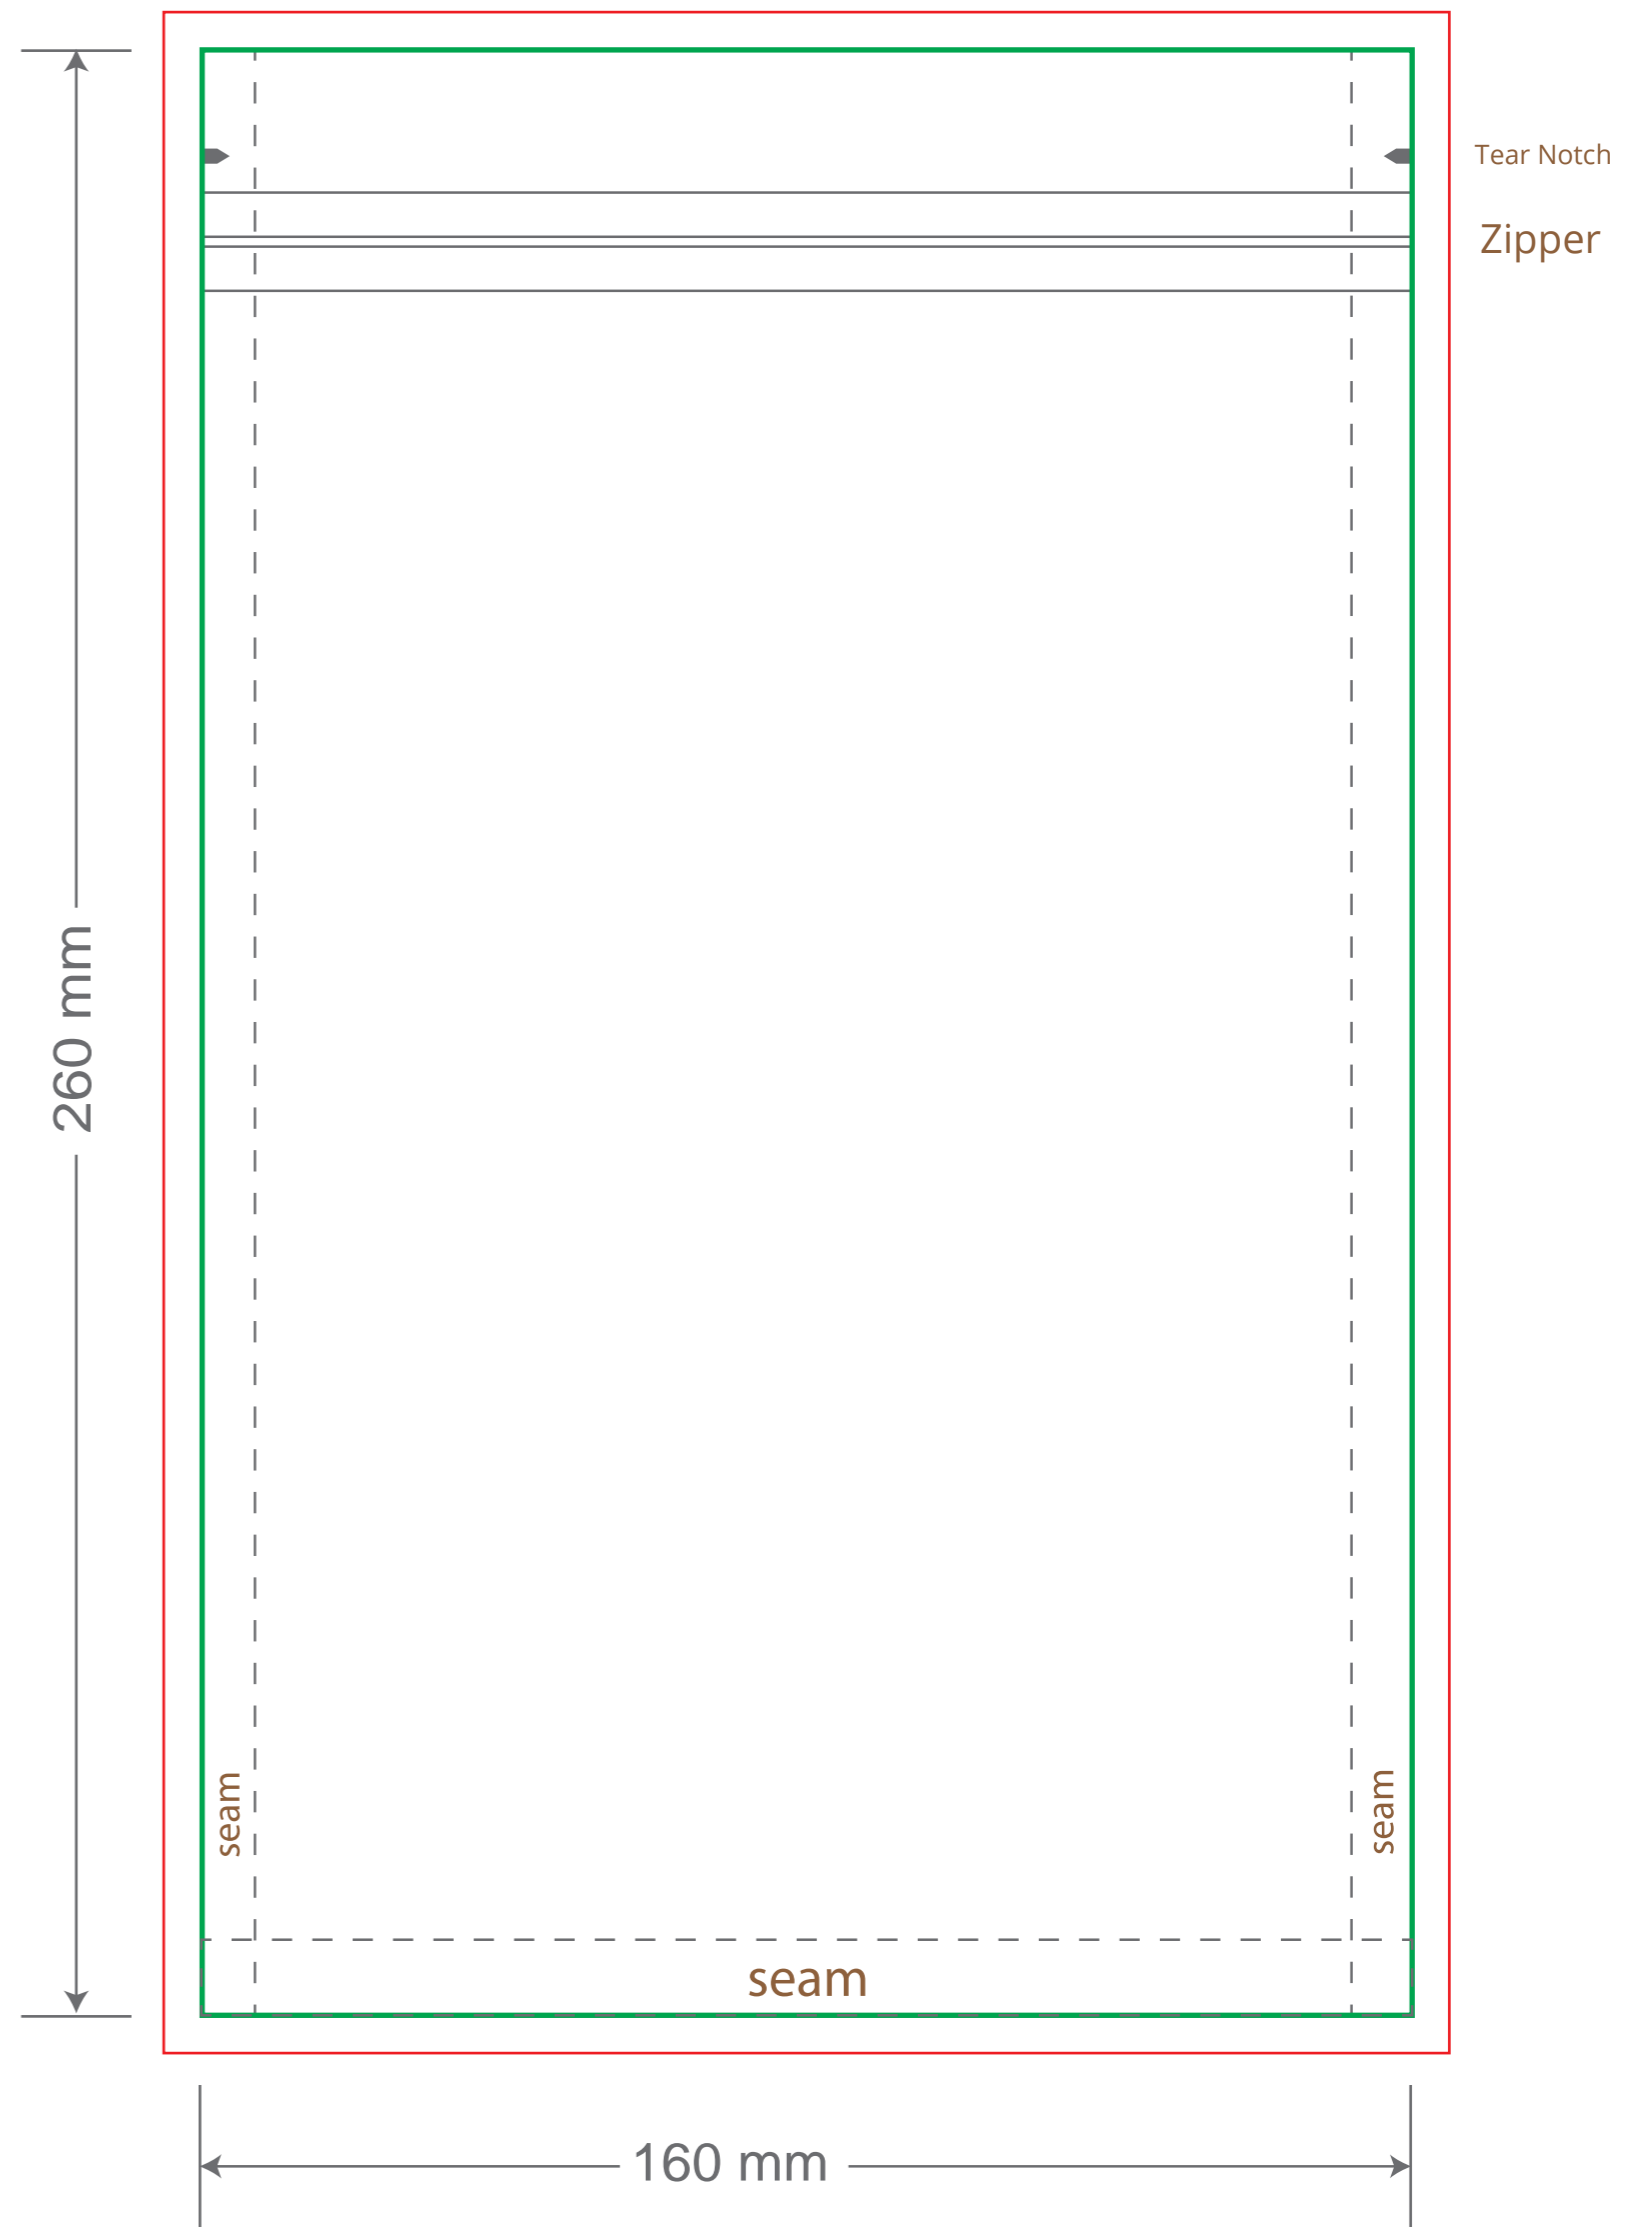

# Front

# Back

Green area is the bag area can with printing, except the window area.

Red area is the bleed area, please extend your artwork outside the green area within the red area.