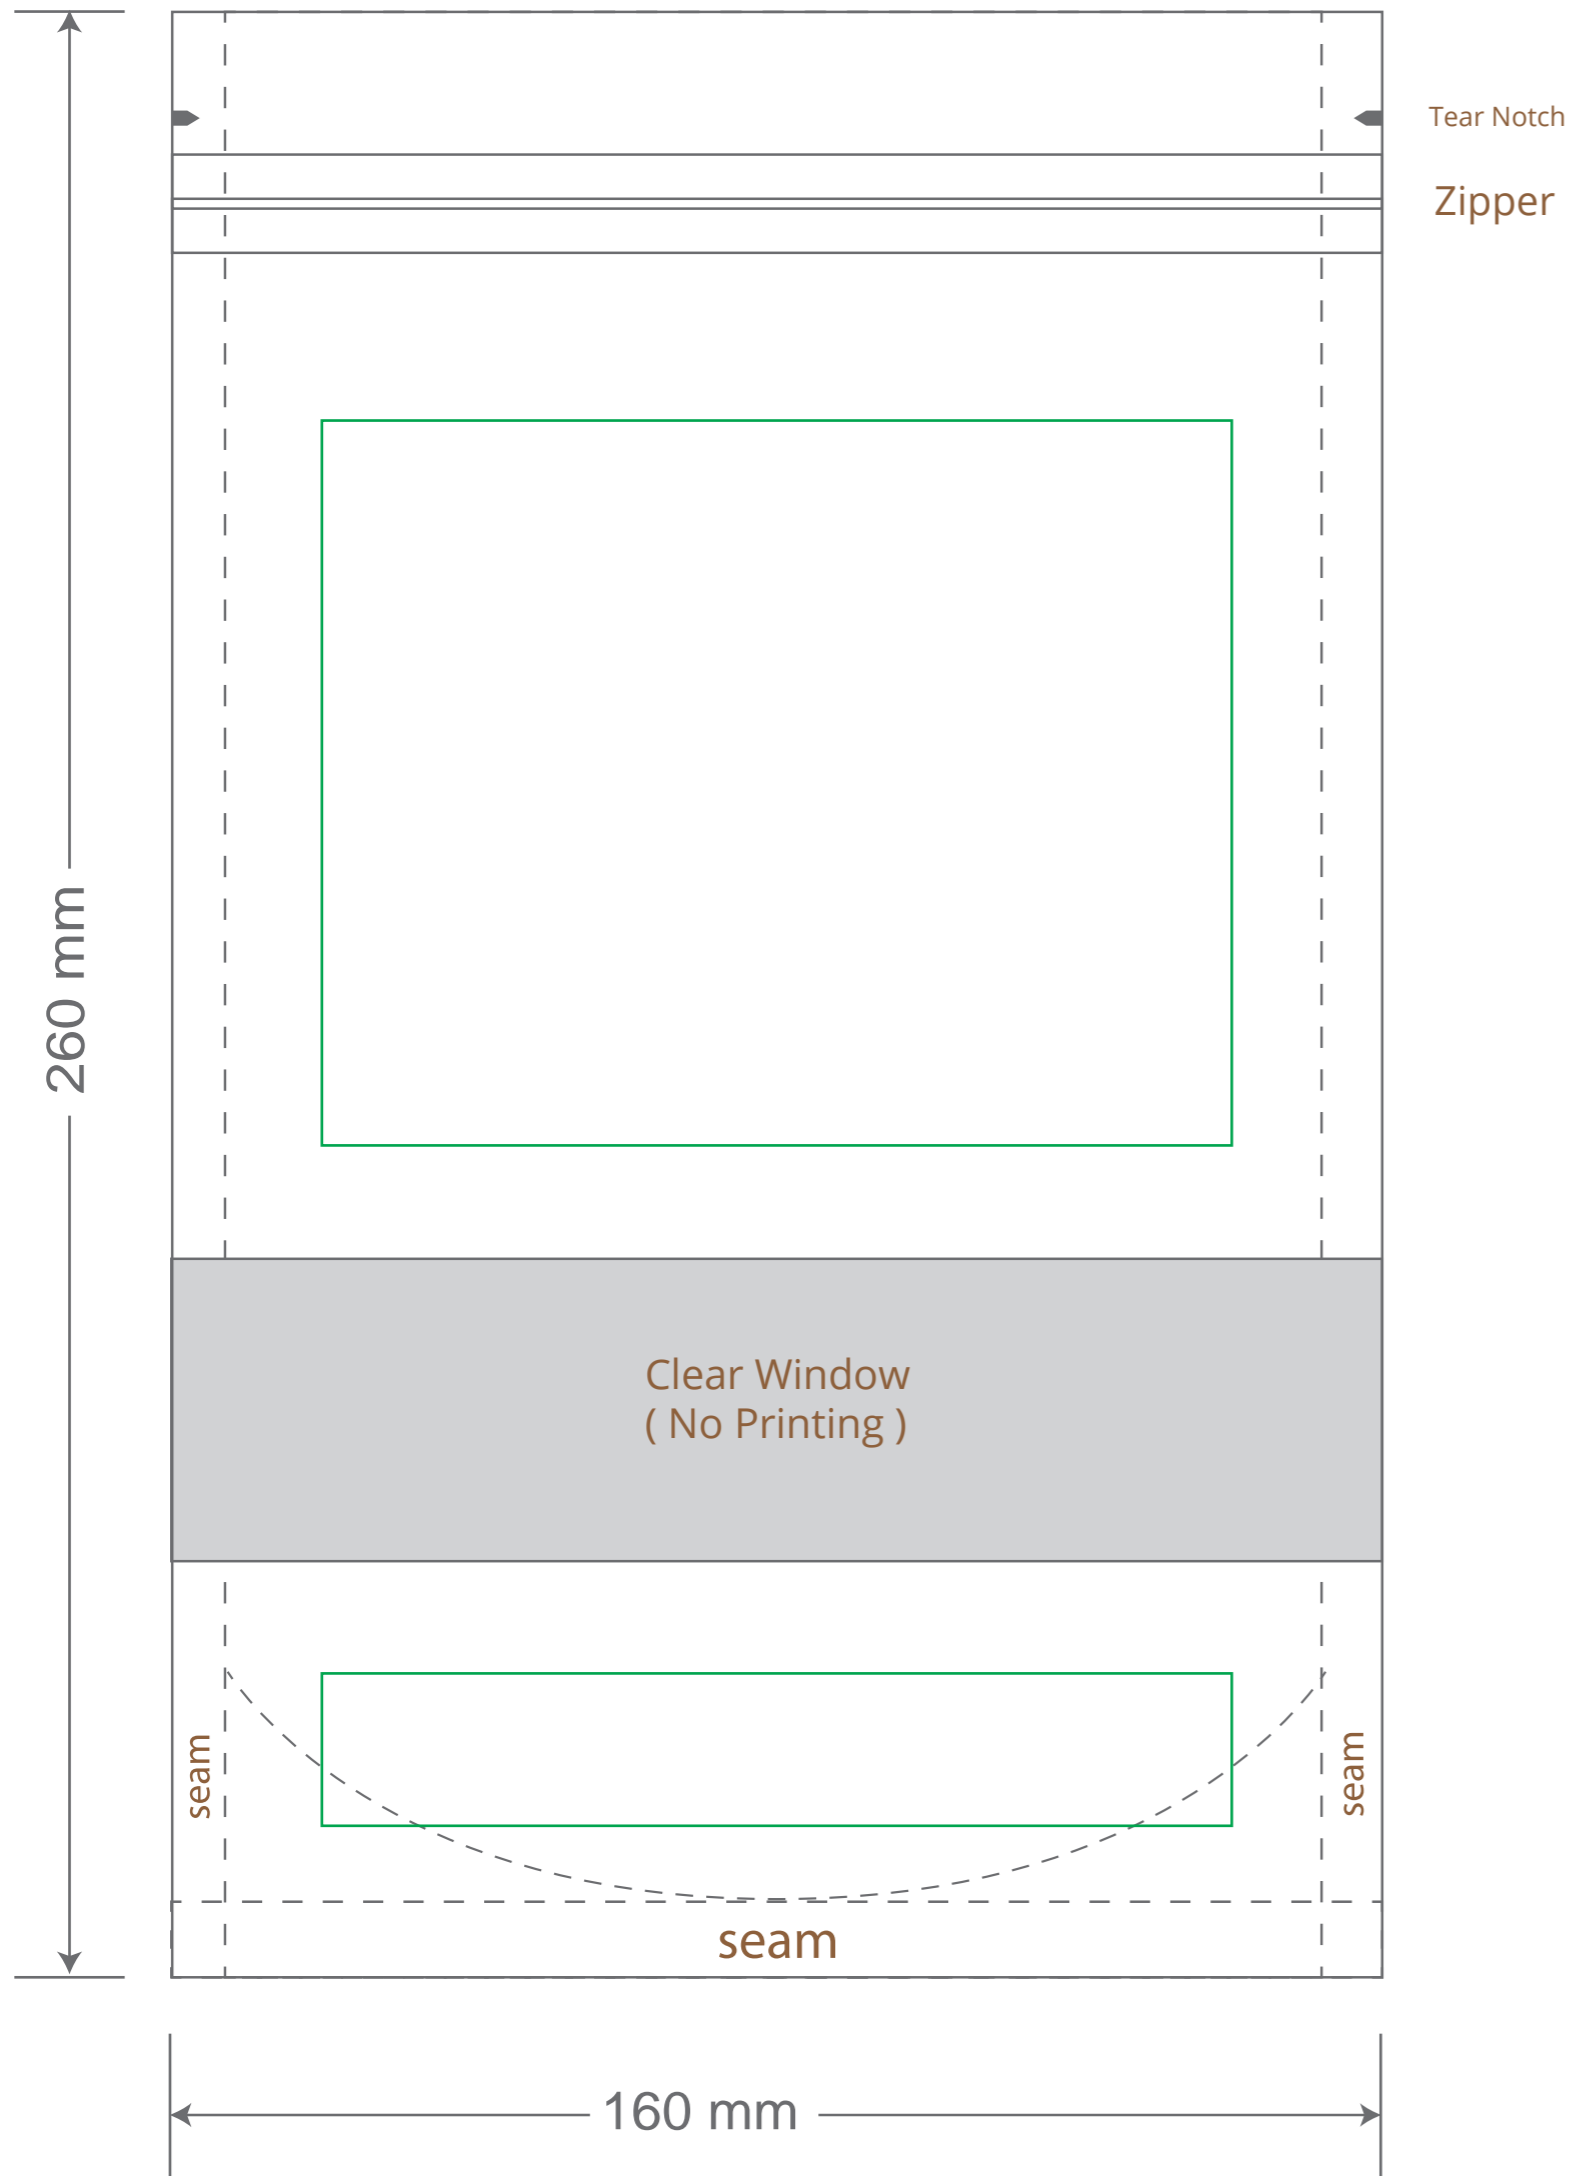

Front

Back

Green area is the bag area is the printing area, artwork with at most 2 colors for silkscreen printing.

Note: In Silkscreen printing Text font size must be bigger than 11pt can be clearly printed.