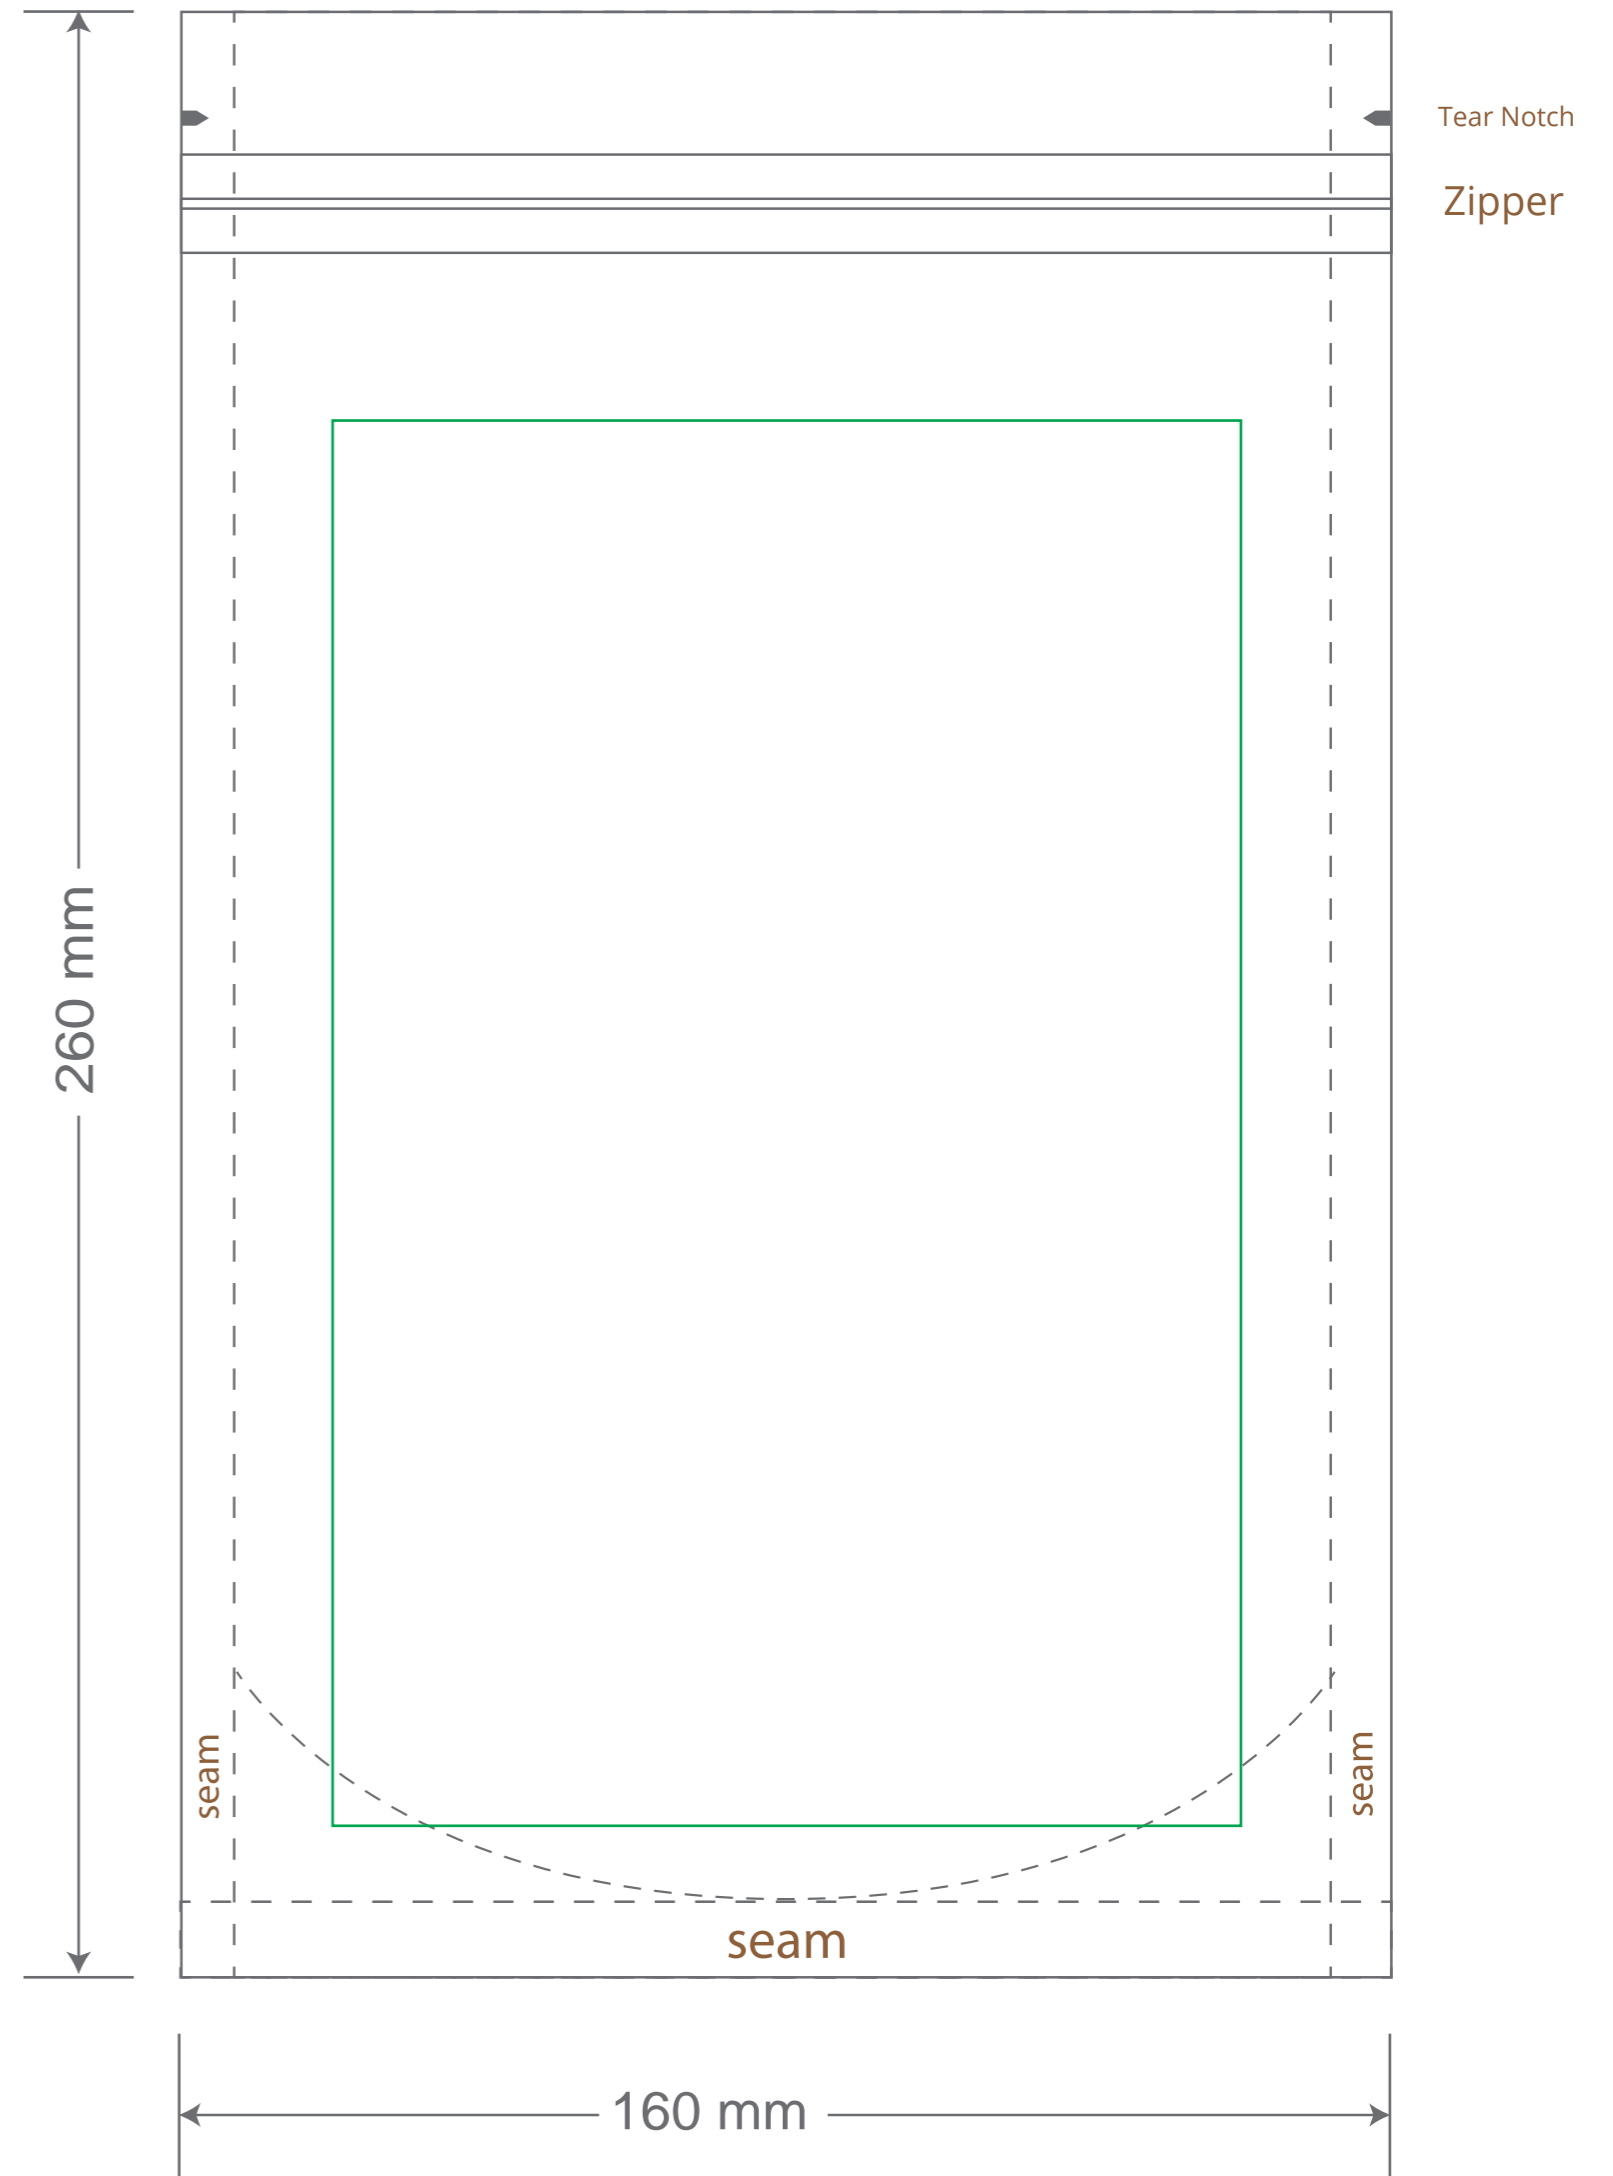

Front

Back

Green area is the bag area is the printing area, artwork with at most 2 colors for silkscreen printing.

Note: In Silkscreen printing Text font size must be bigger than 11pt can be clearly printed.