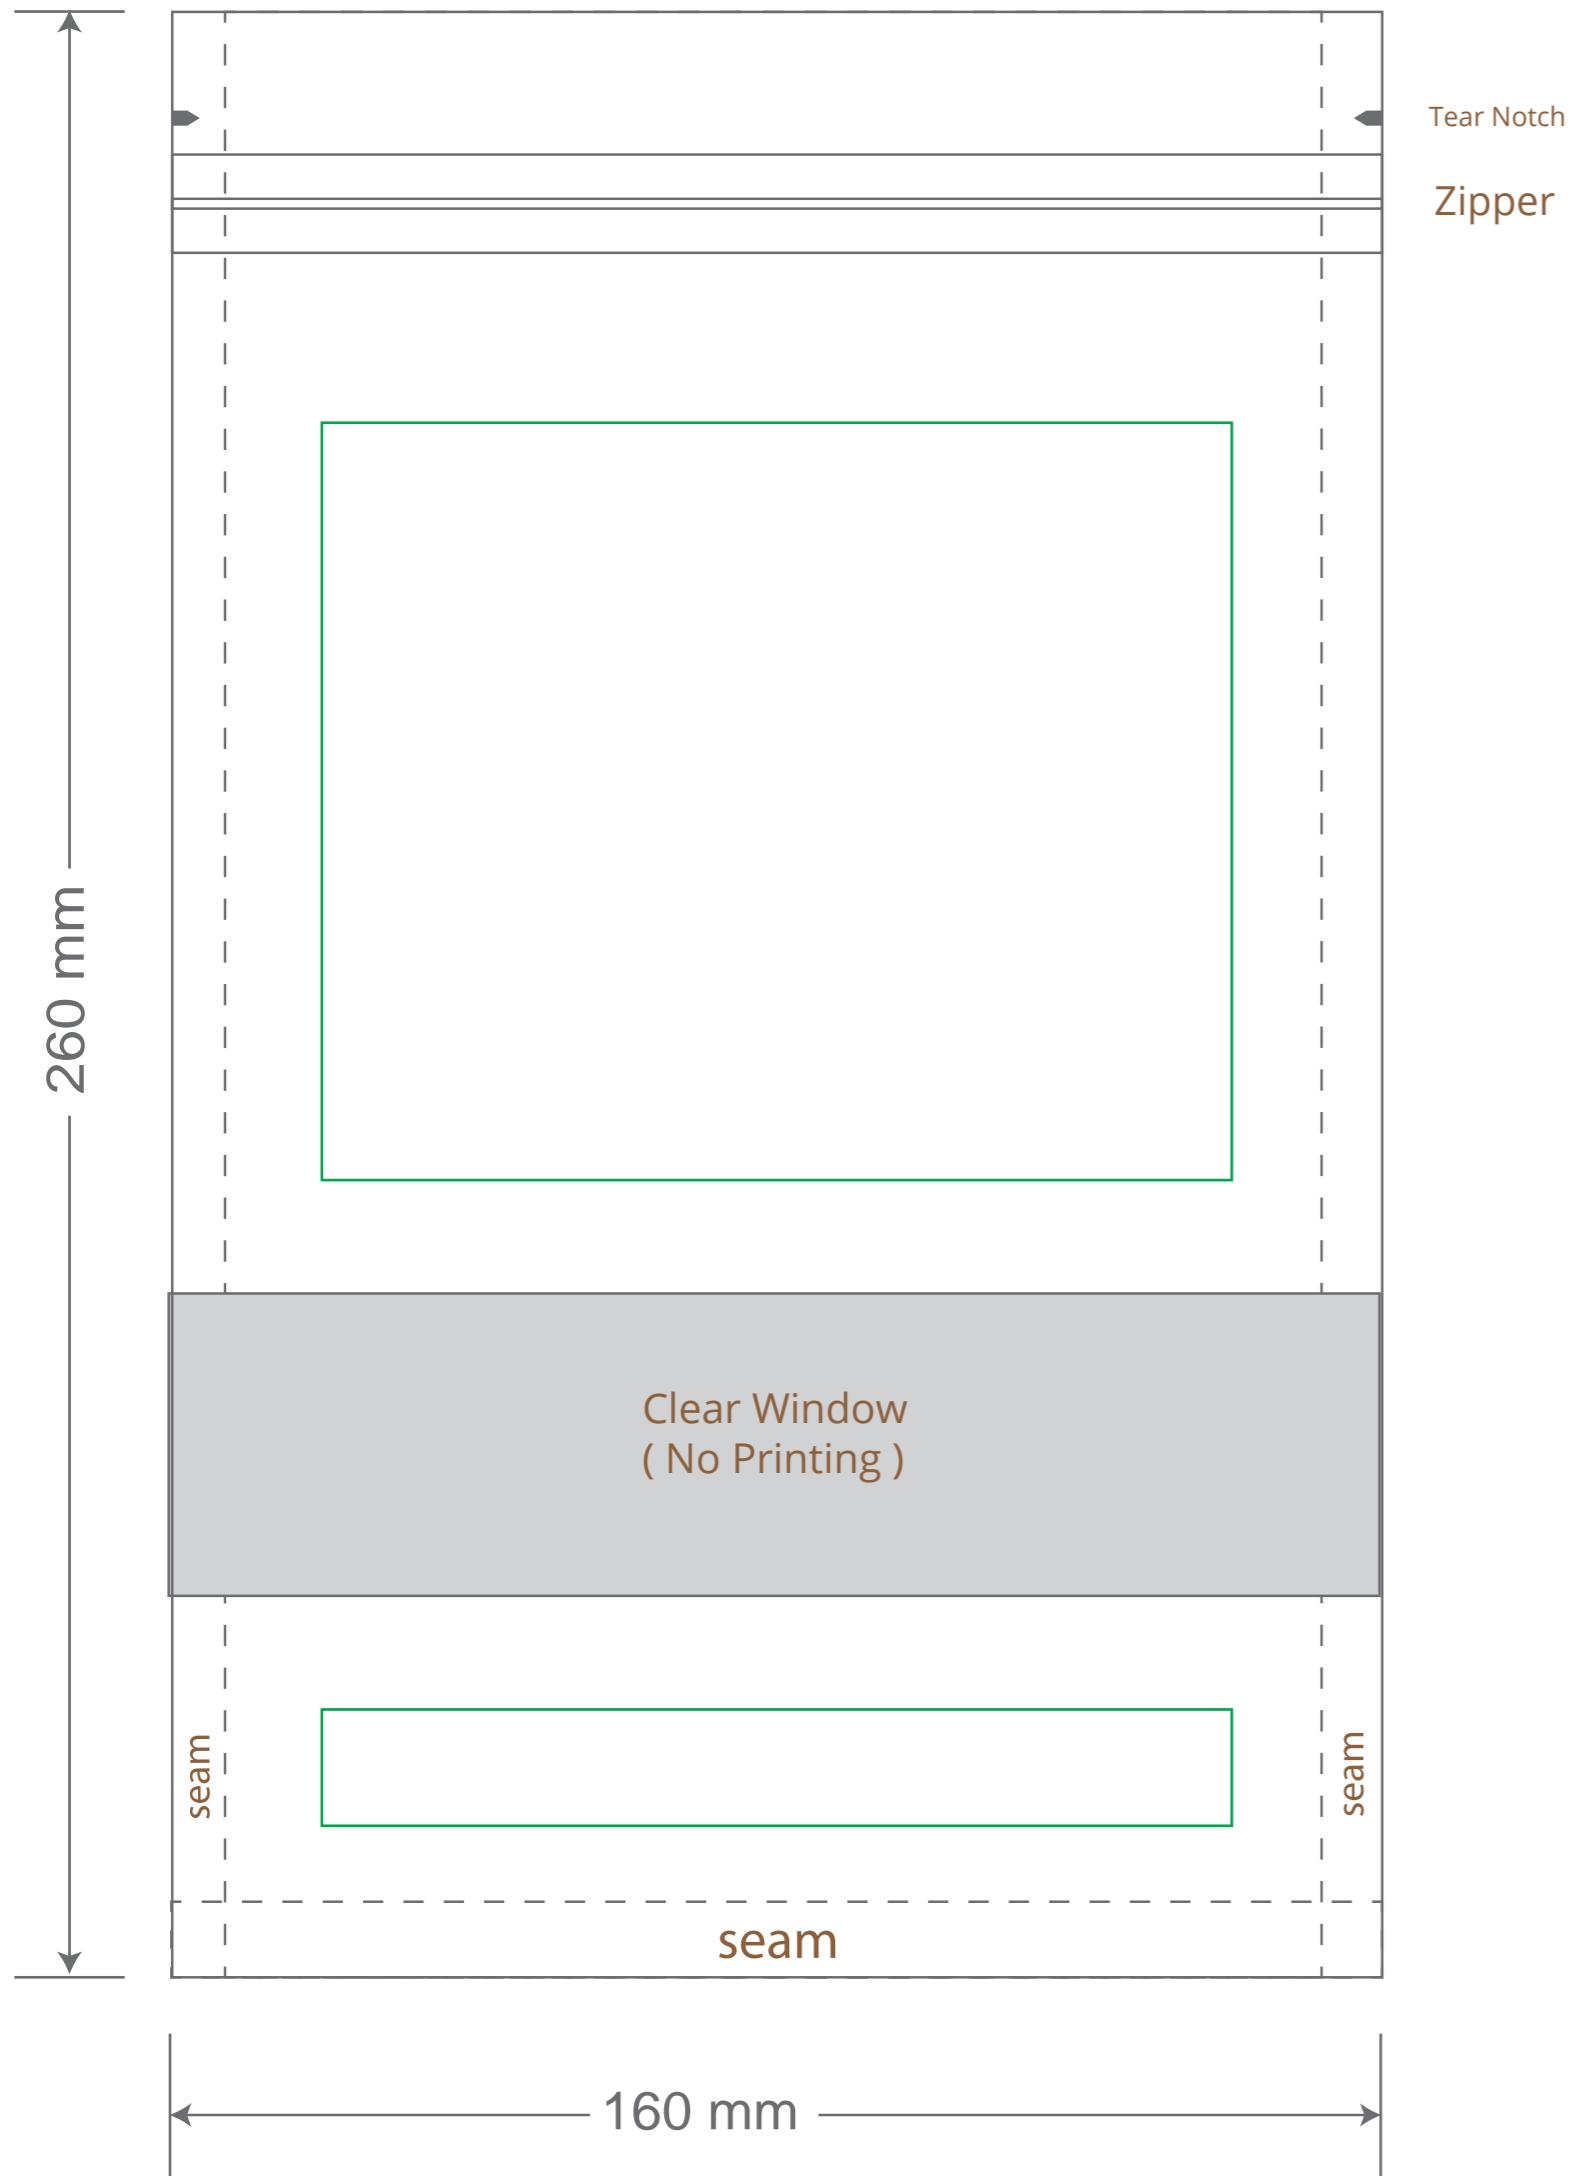

Front

Back

Green area is the bag area is the printing area, artwork with at most 2 colors for silkscreen printing.

Note: In Silkscreen printing Text font size must be bigger than 11pt can be clearly printed.