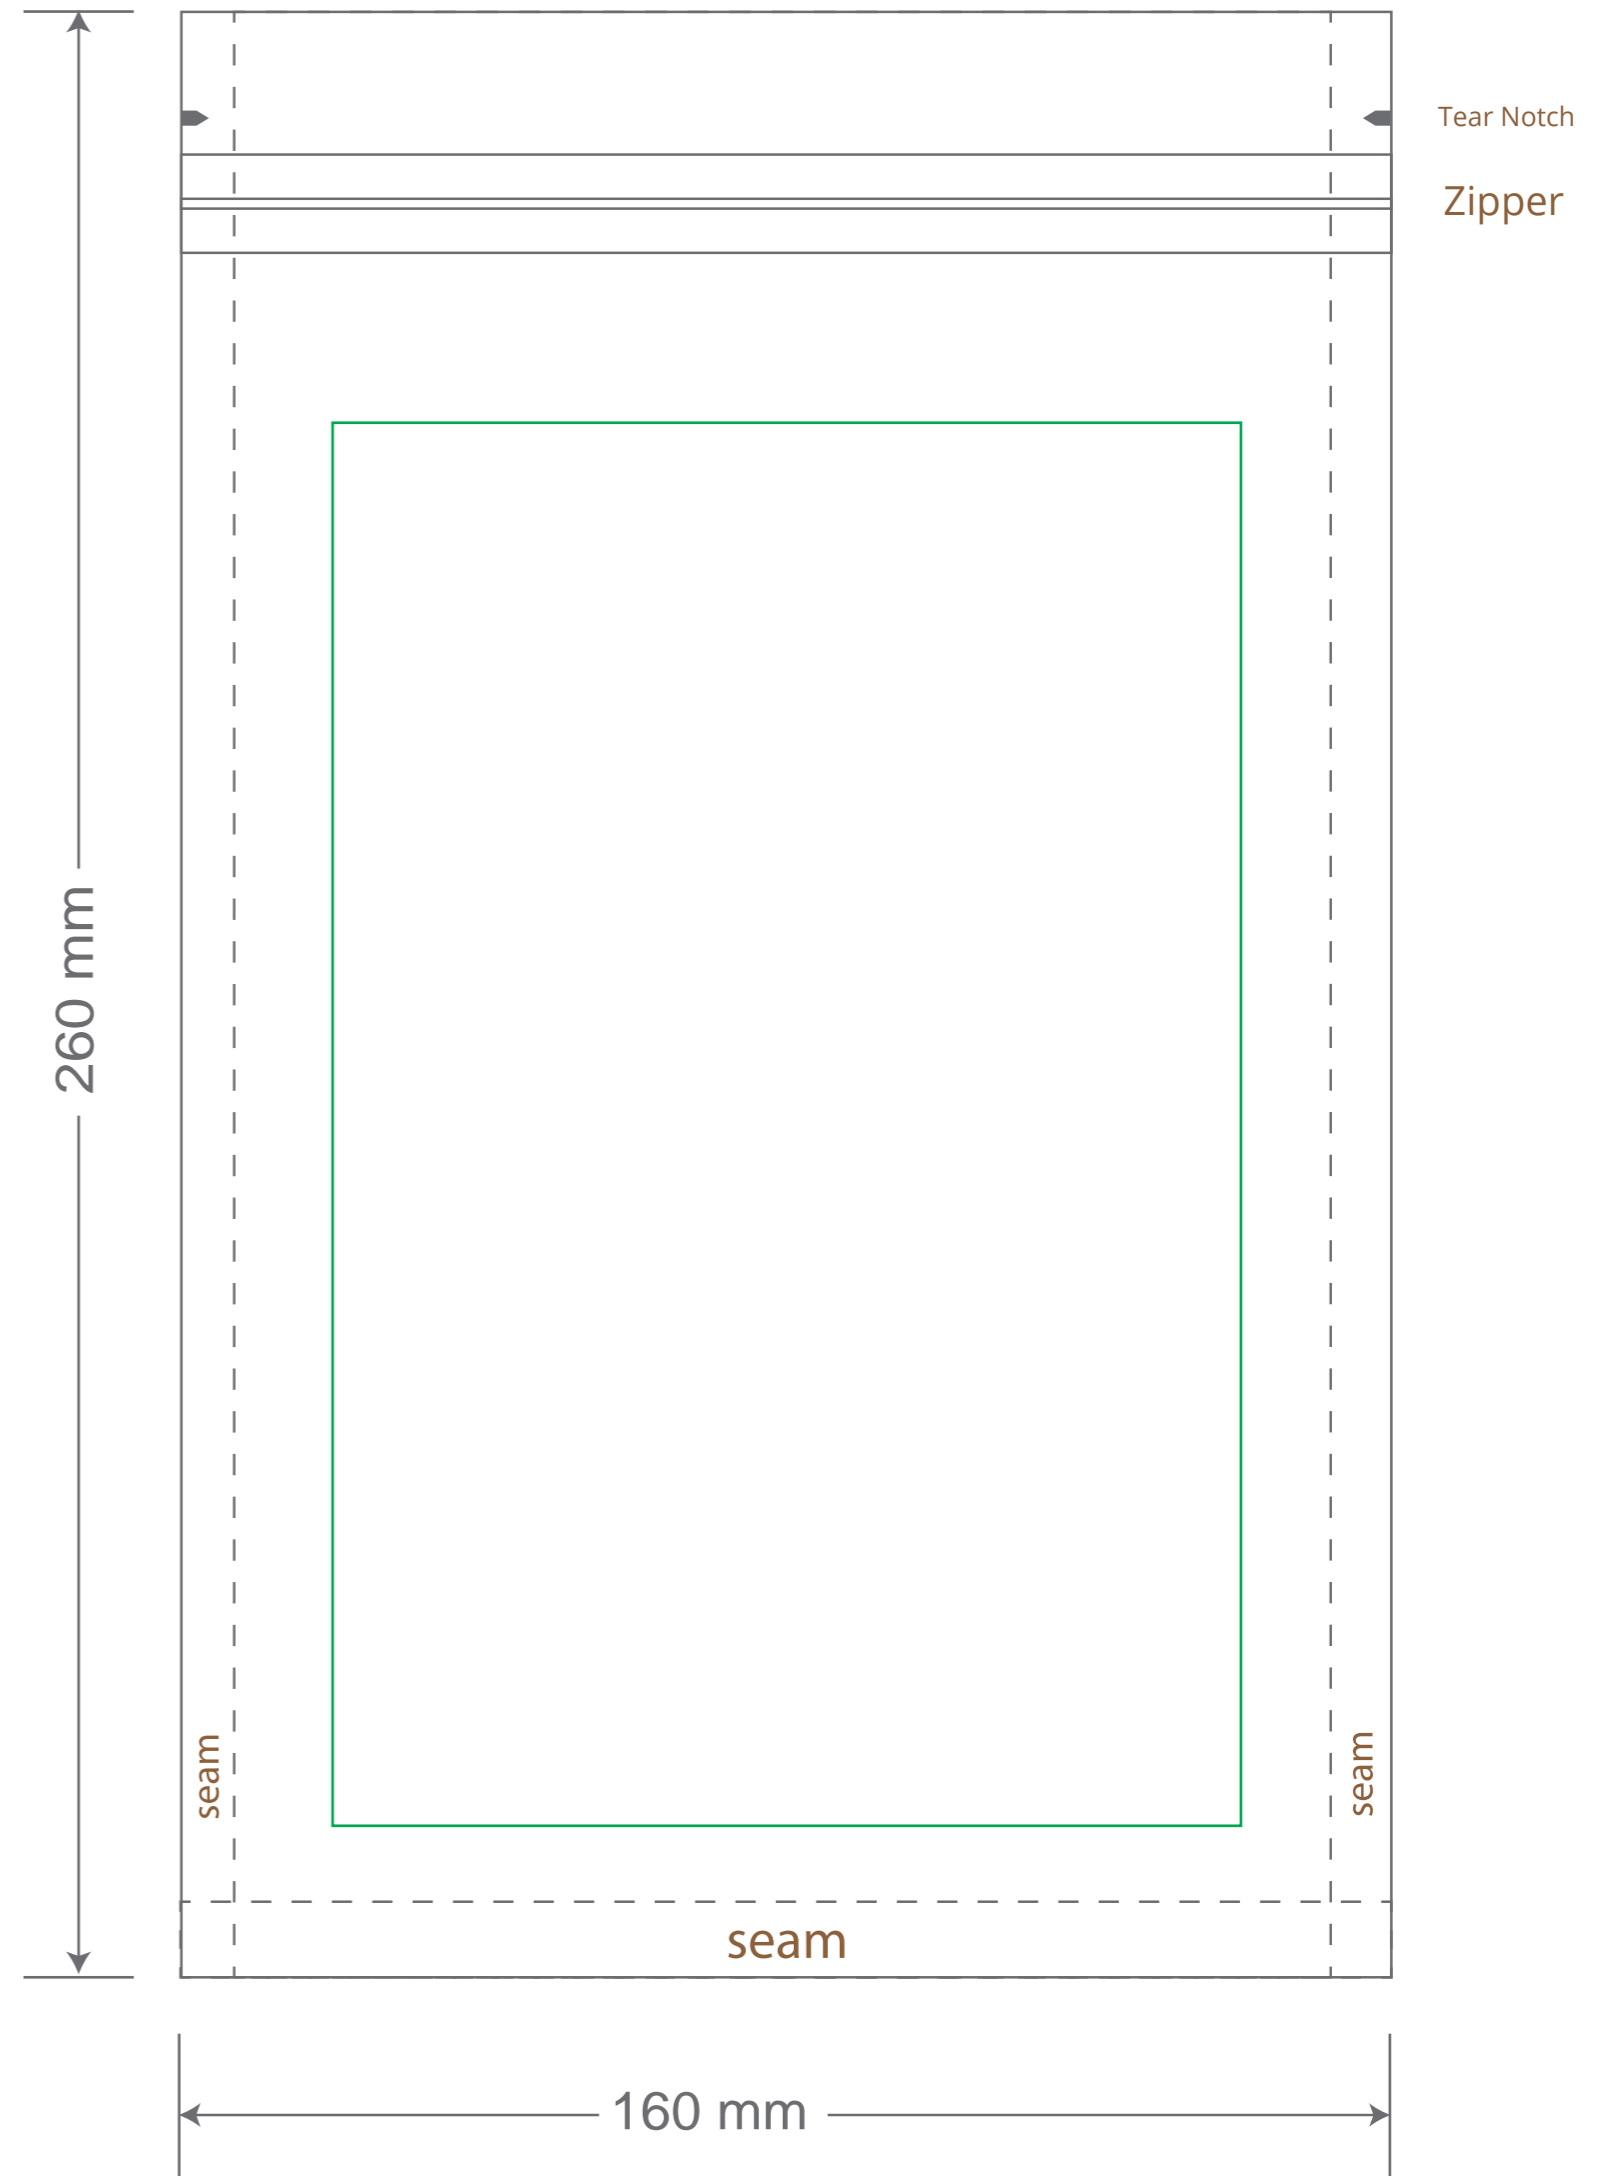

Front

Back

Green area is the bag area is the printing area, artwork with at most 2 colors for silkscreen printing.

Note: In Silkscreen printing Text font size must be bigger than 11pt can be clearly printed.