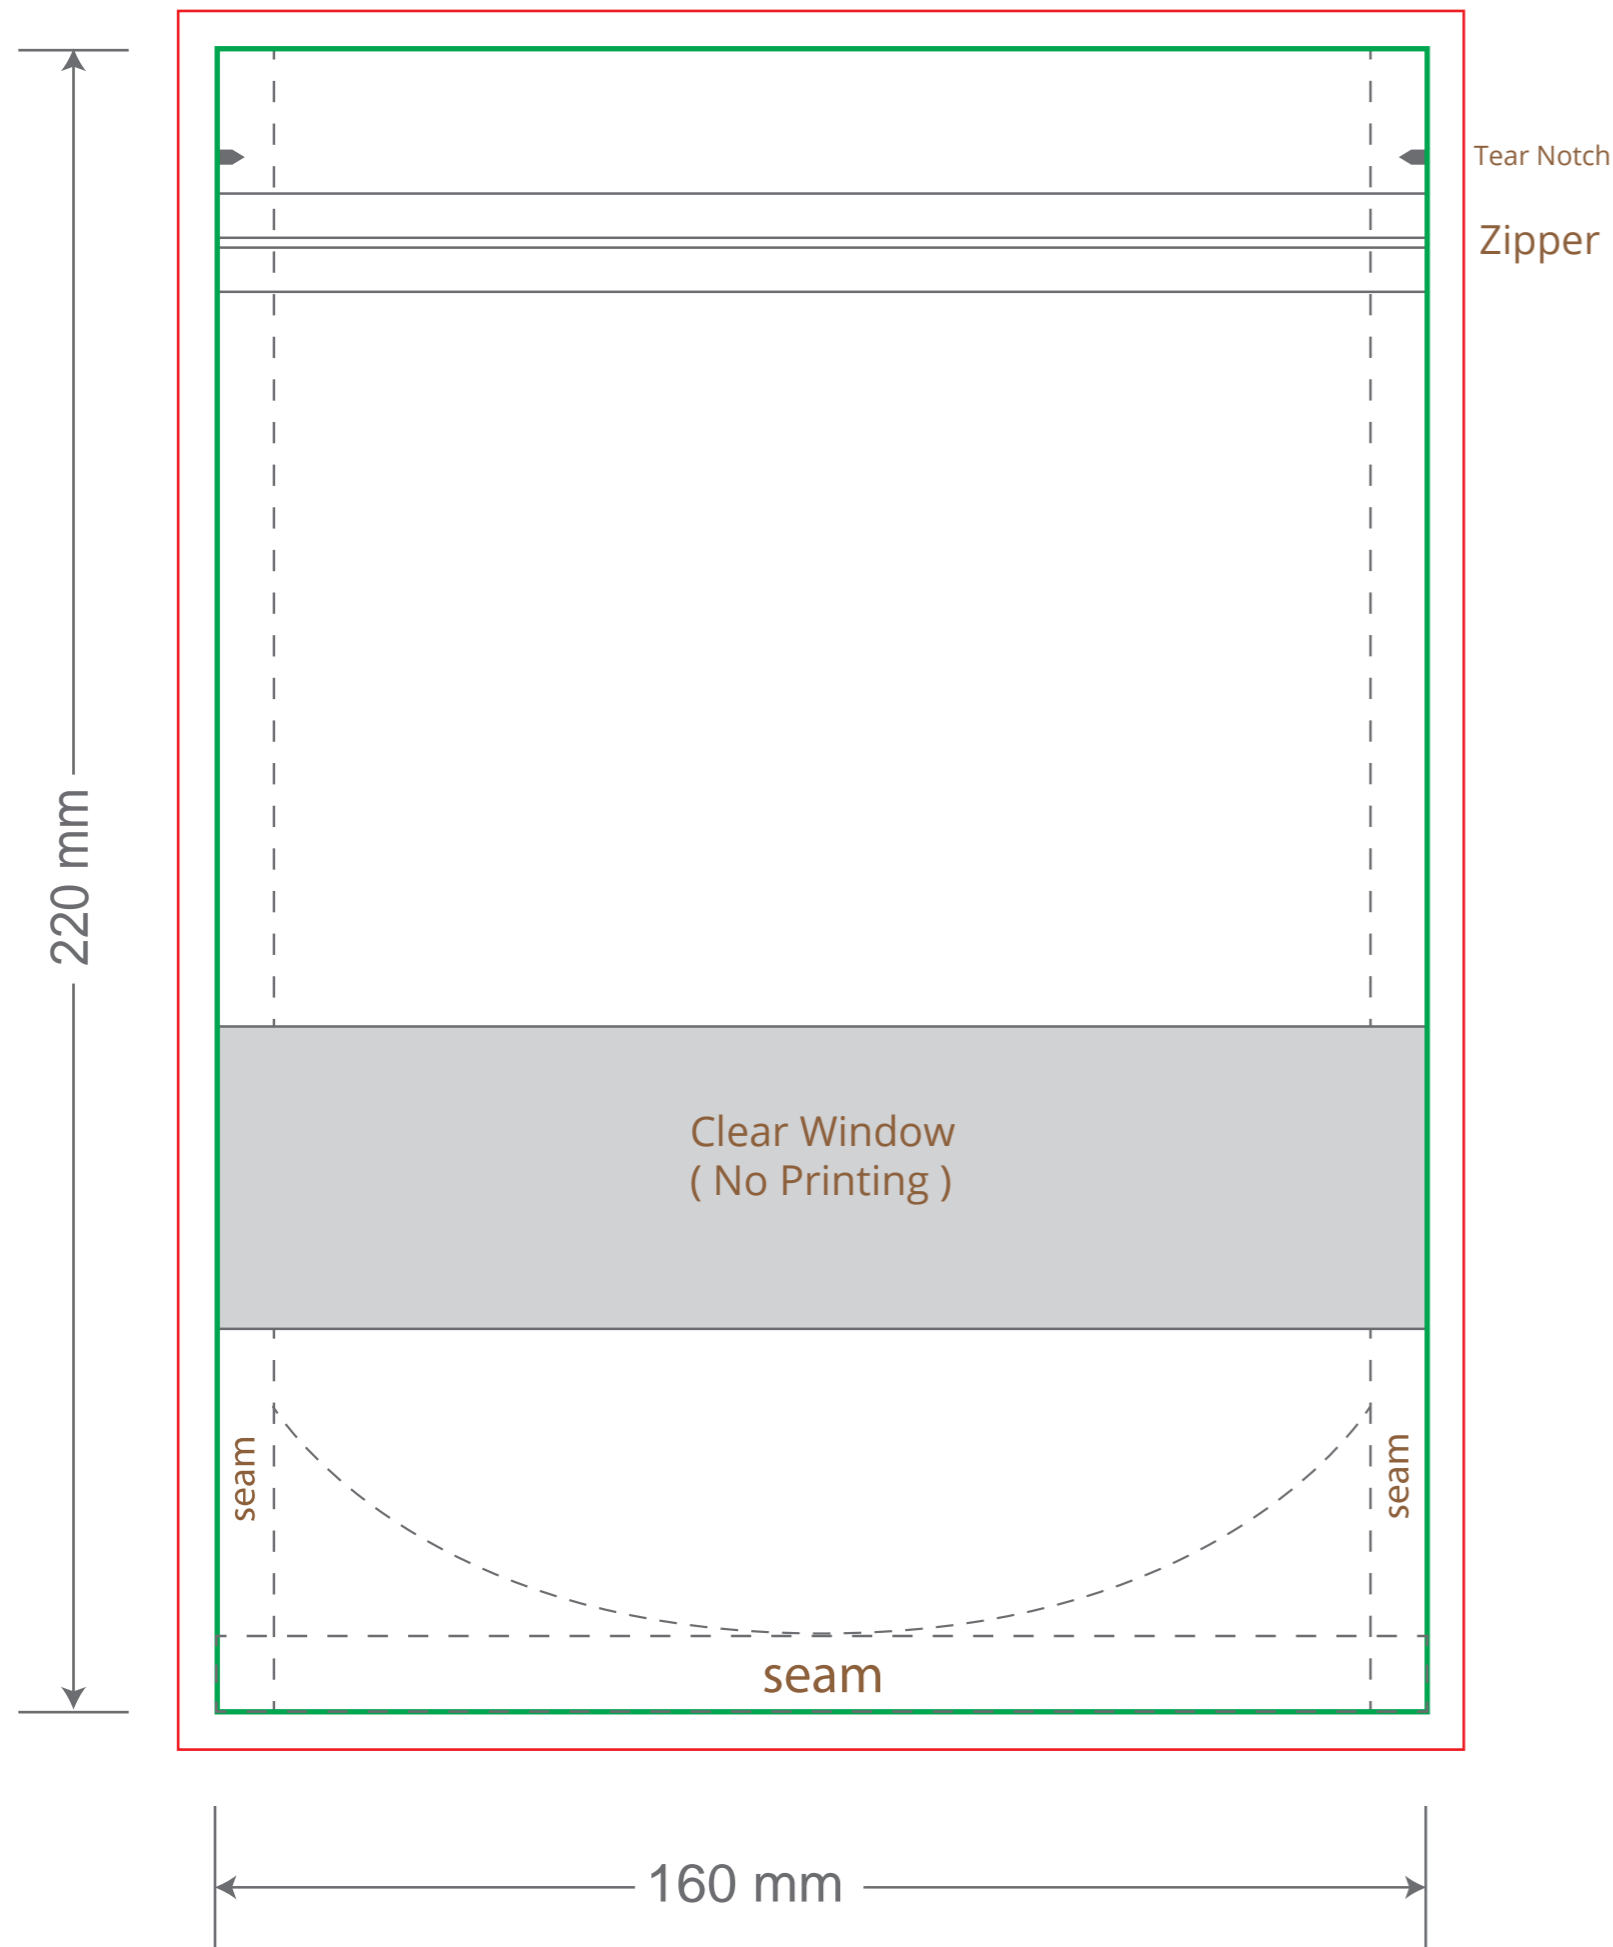

# Front

# Back

Green area is the bag area can with printing, except the window area.

Red area is the bleed area, please extend your artwork outside the green area within the red area.