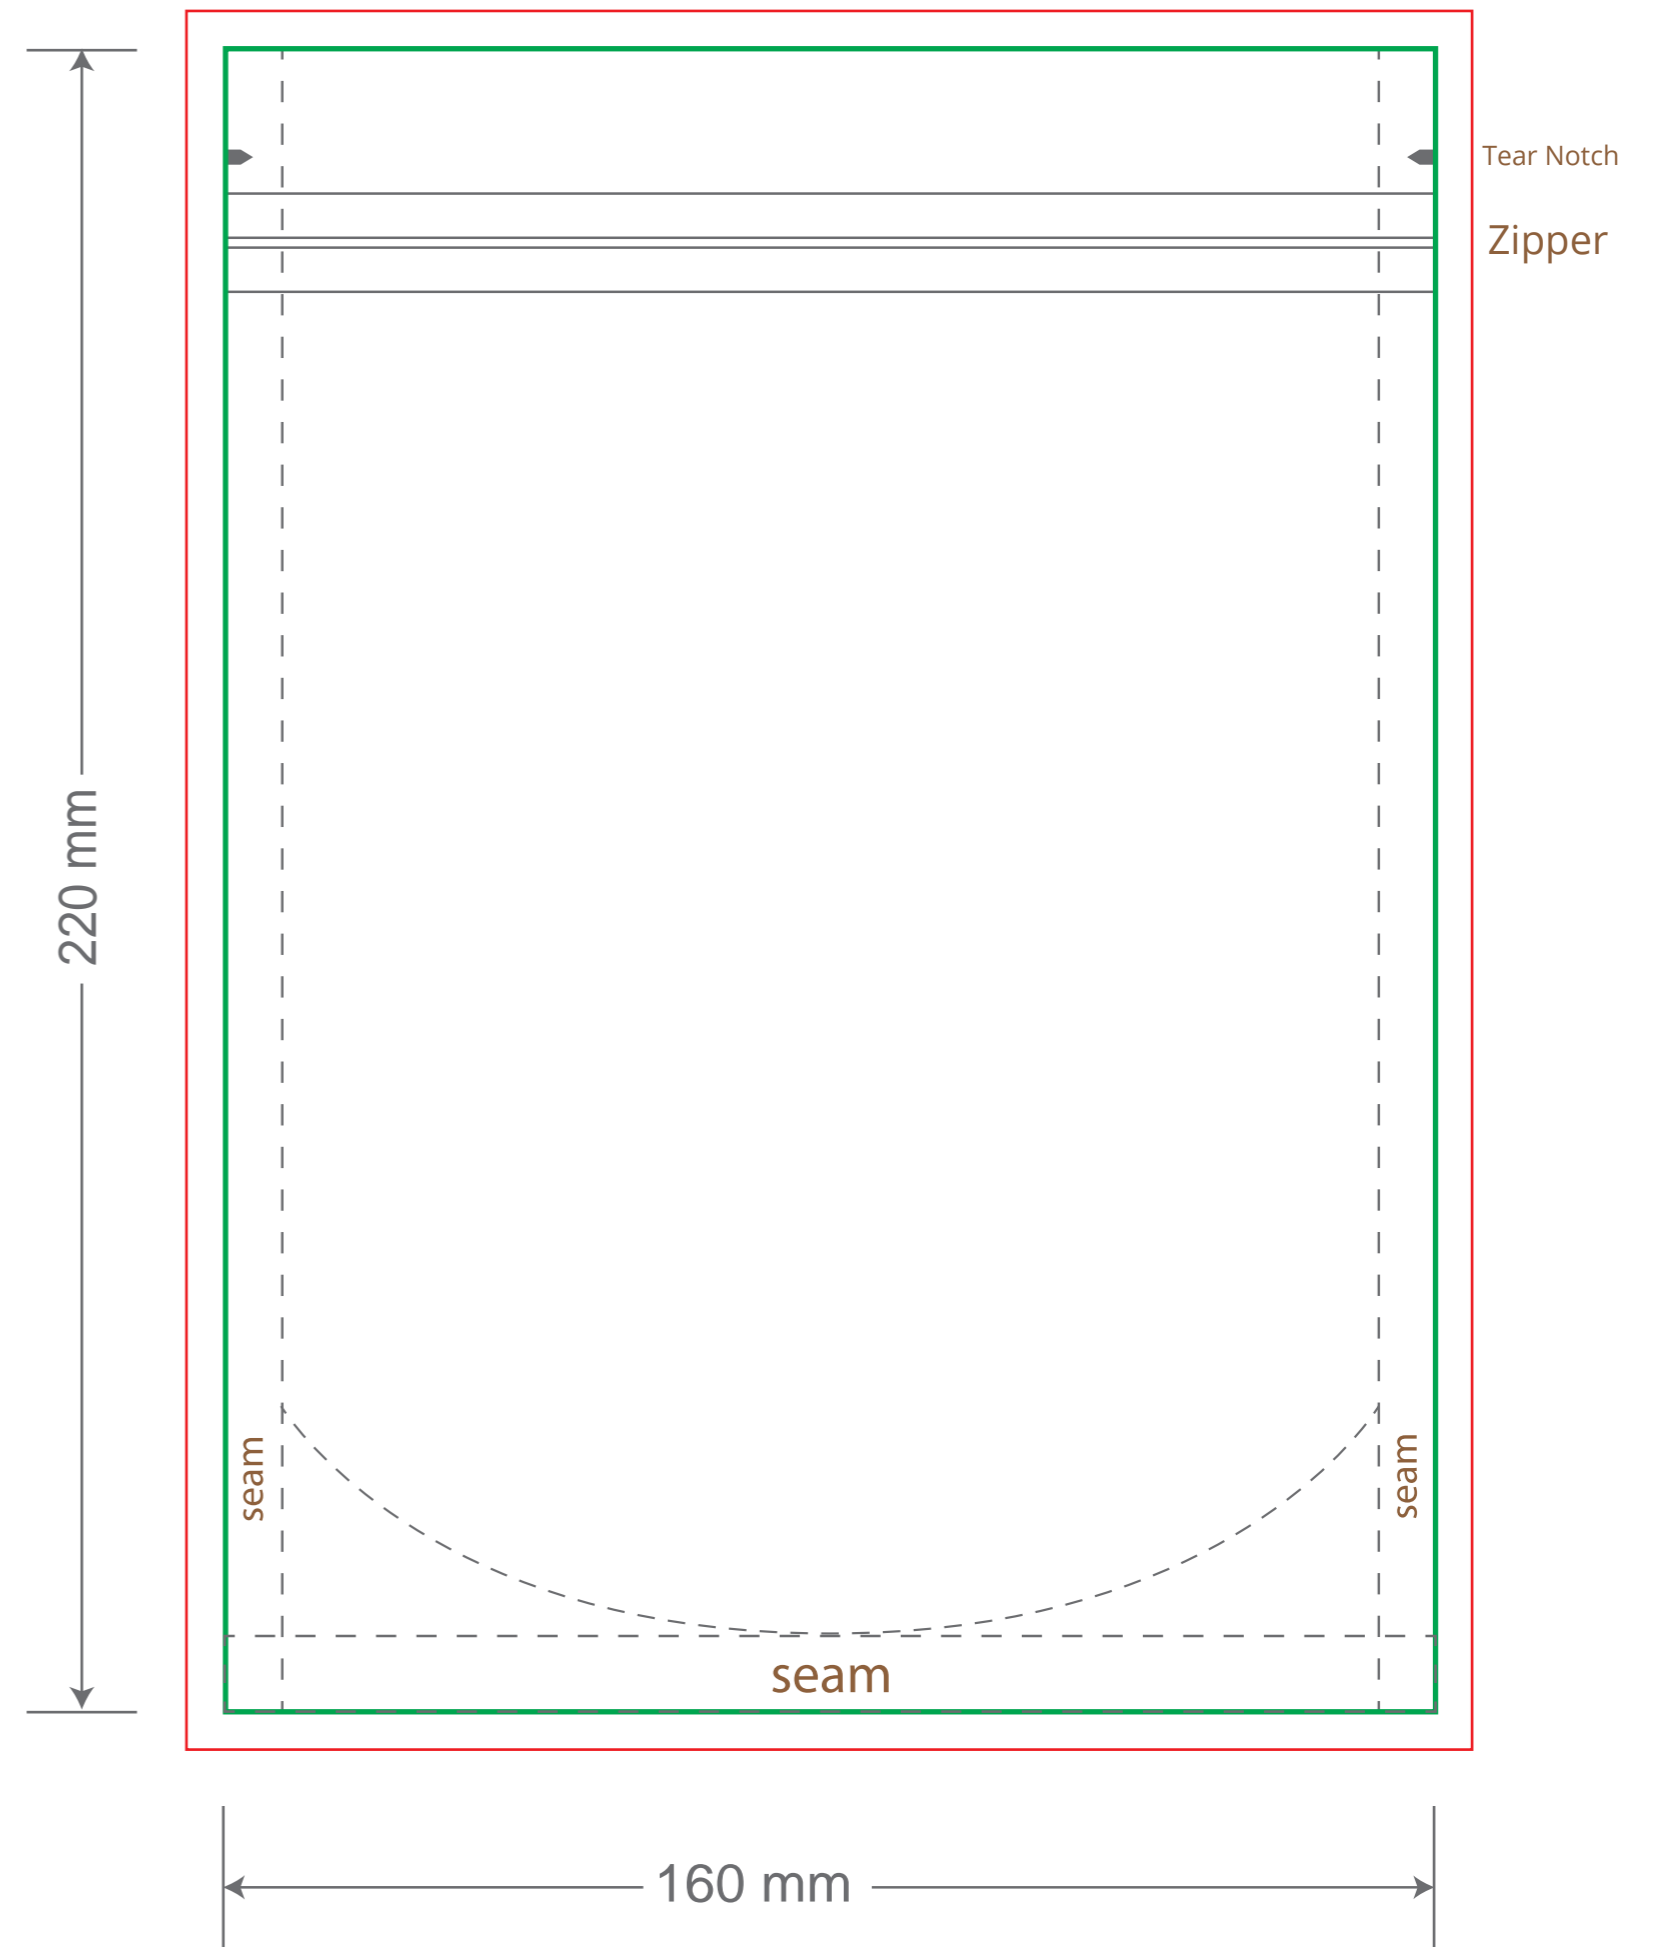

# Front

# Back

Green area is the bag area can with printing, except the window area.

Red area is the bleed area, please extend your artwork outside the green area within the red area.