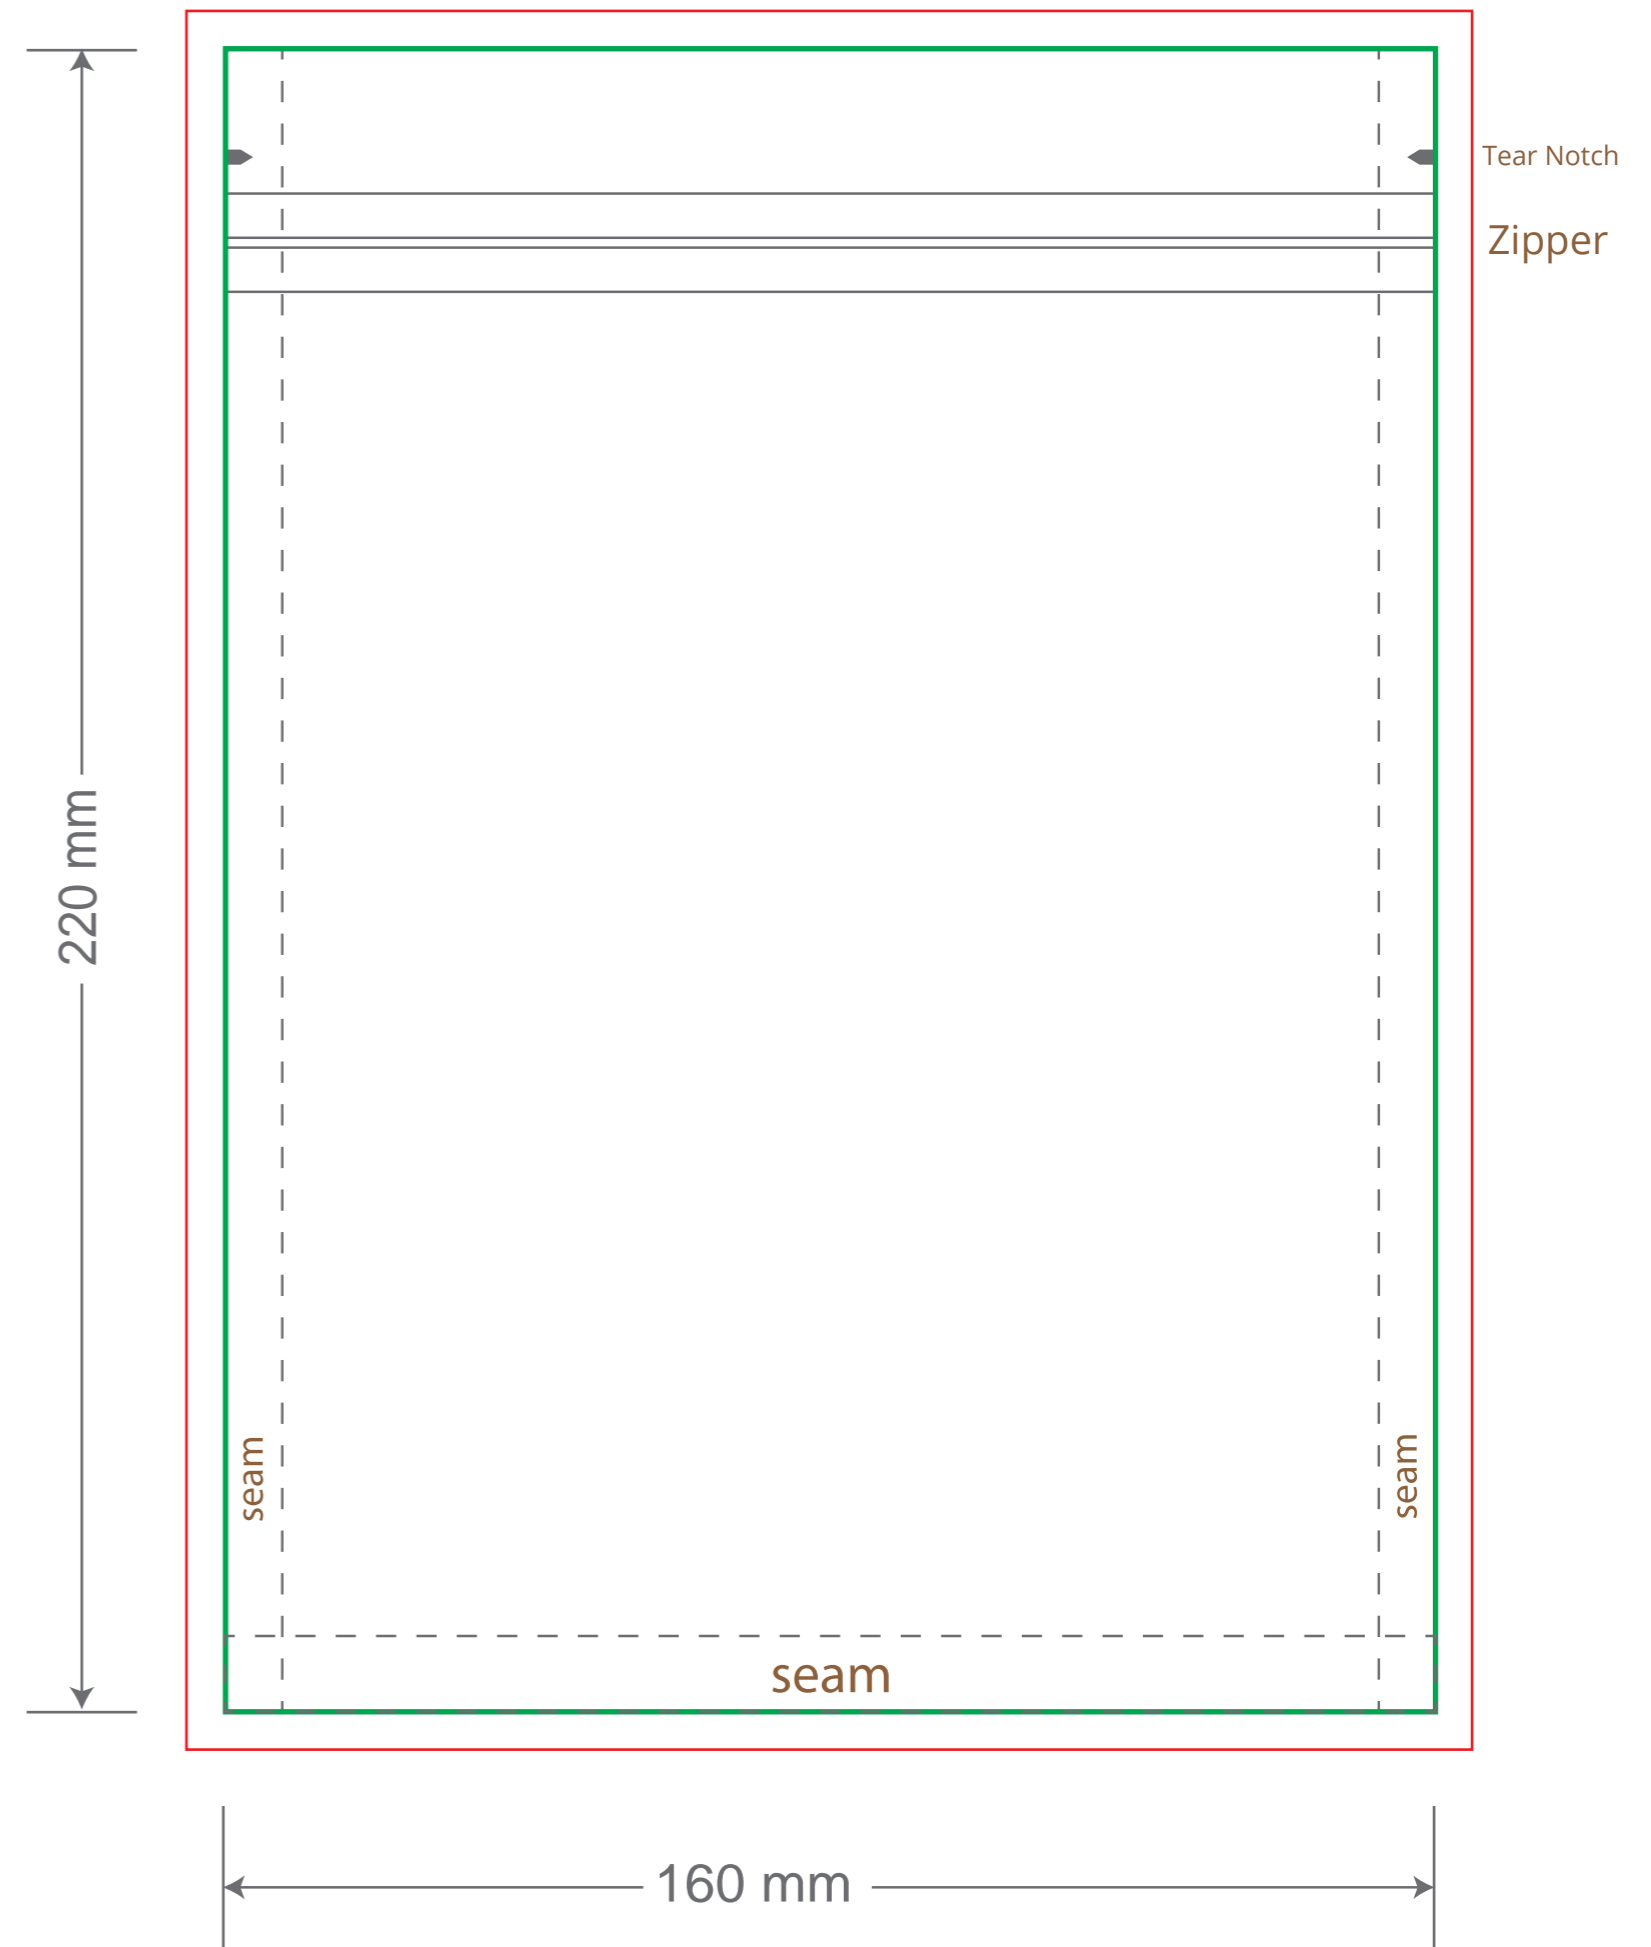

# Front

# Back

Green area is the bag area can with printing, except the window area.

Red area is the bleed area, please extend your artwork outside the green area within the red area.