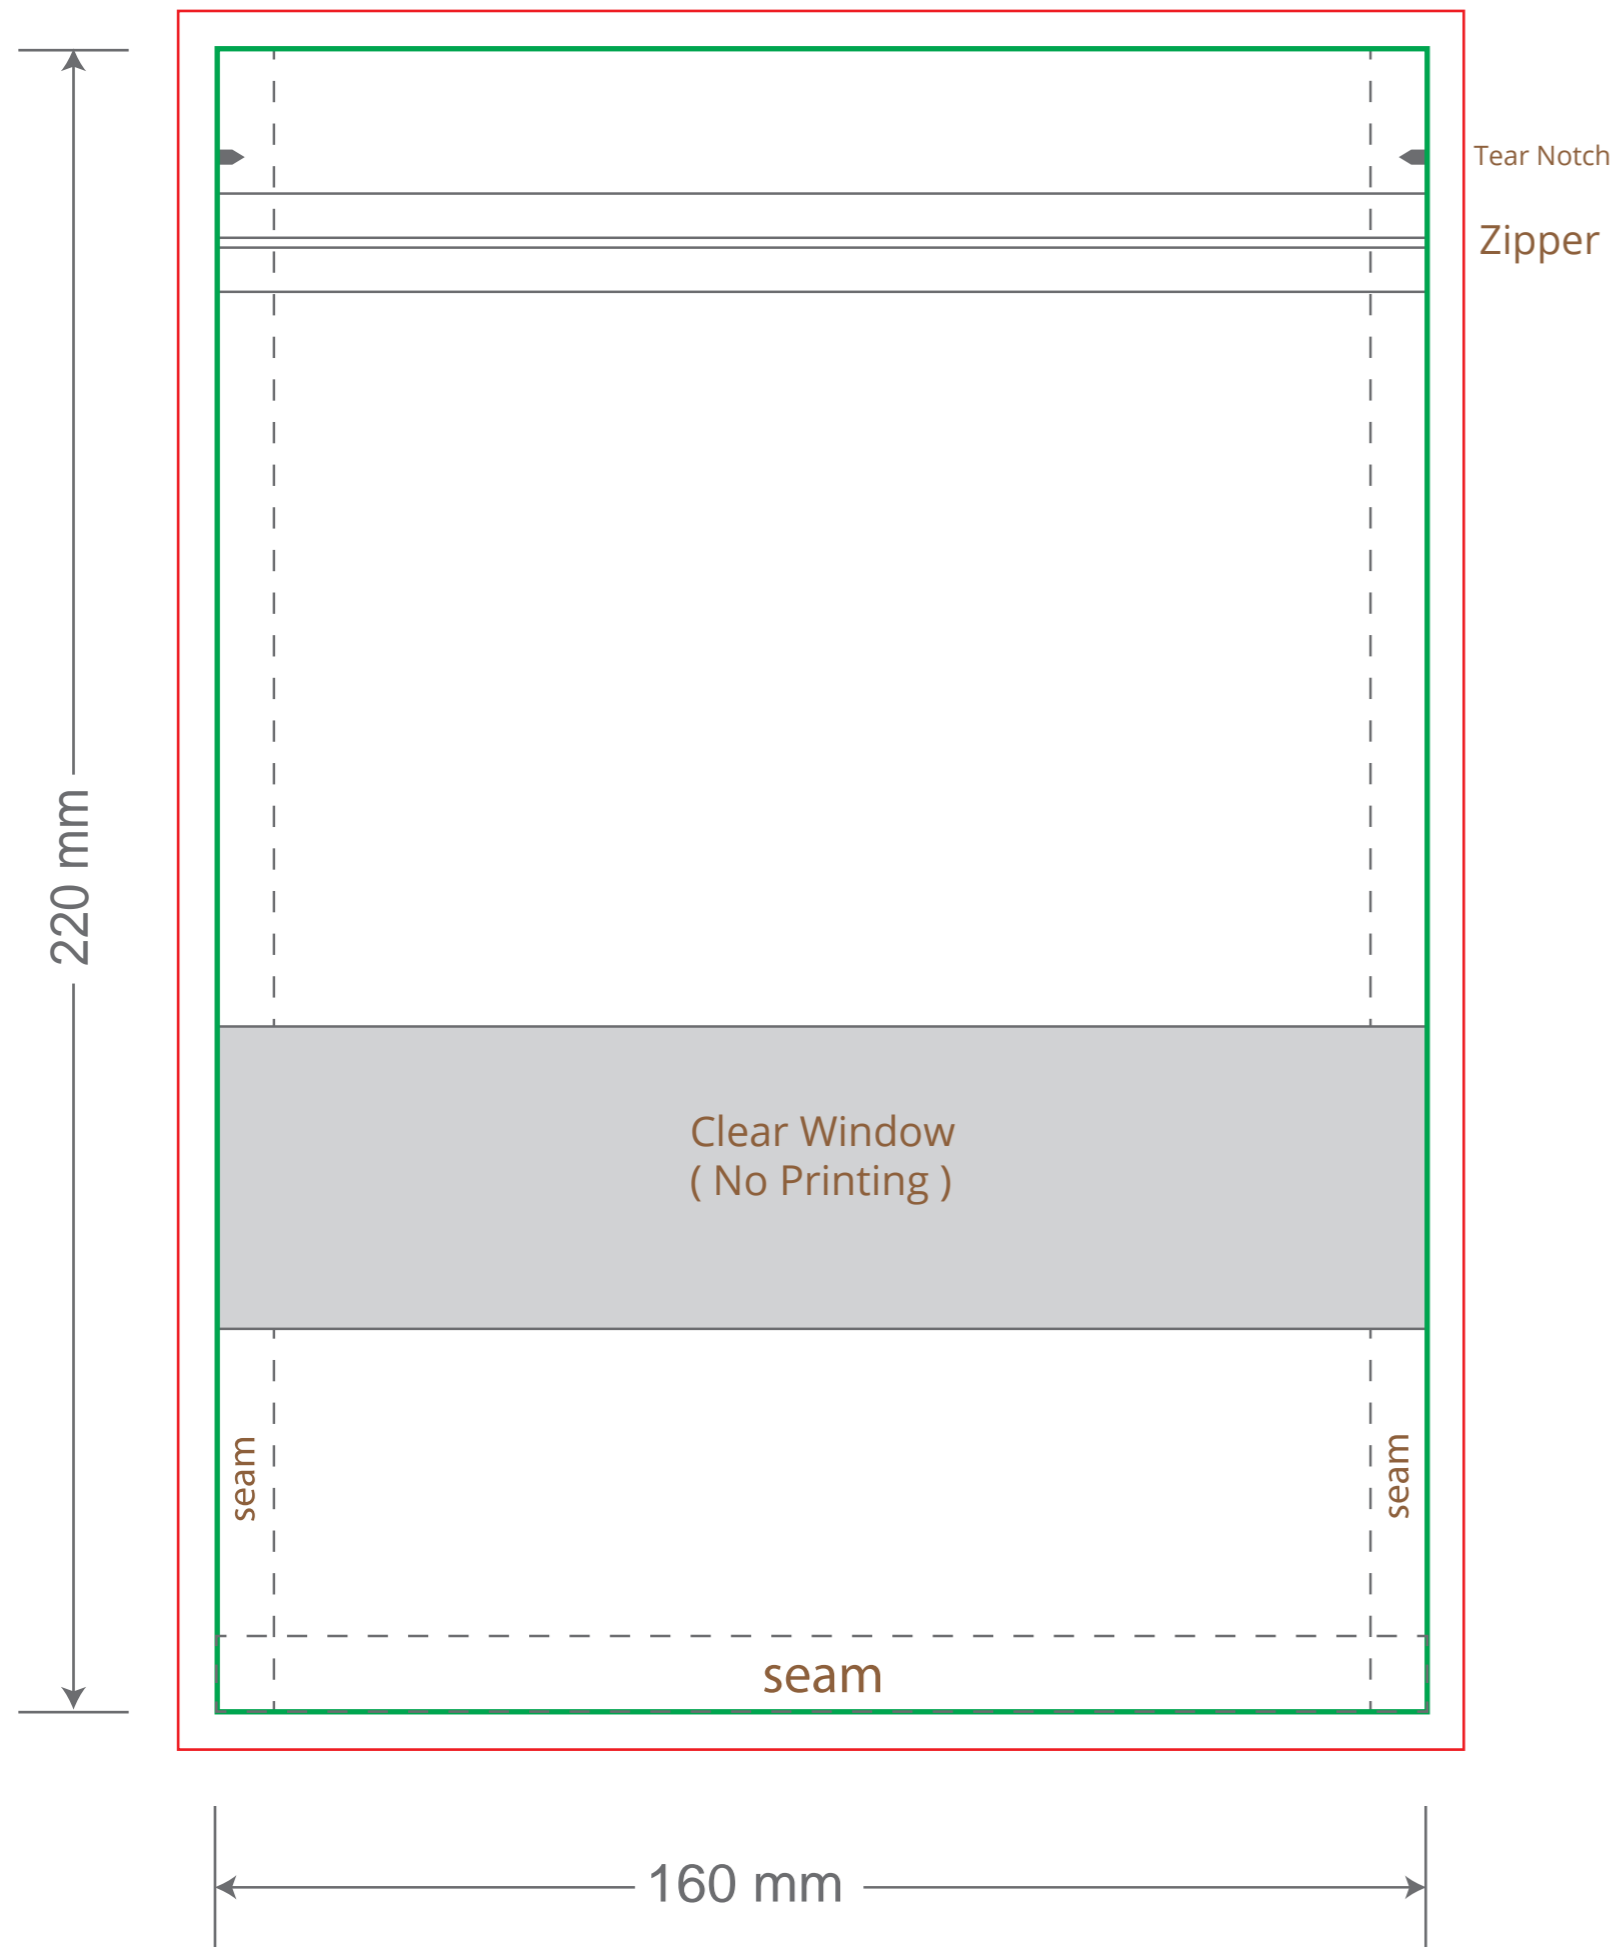

# Front

# Back

Green area is the bag area can with printing, except the window area.

Red area is the bleed area, please extend your artwork outside the green area within the red area.