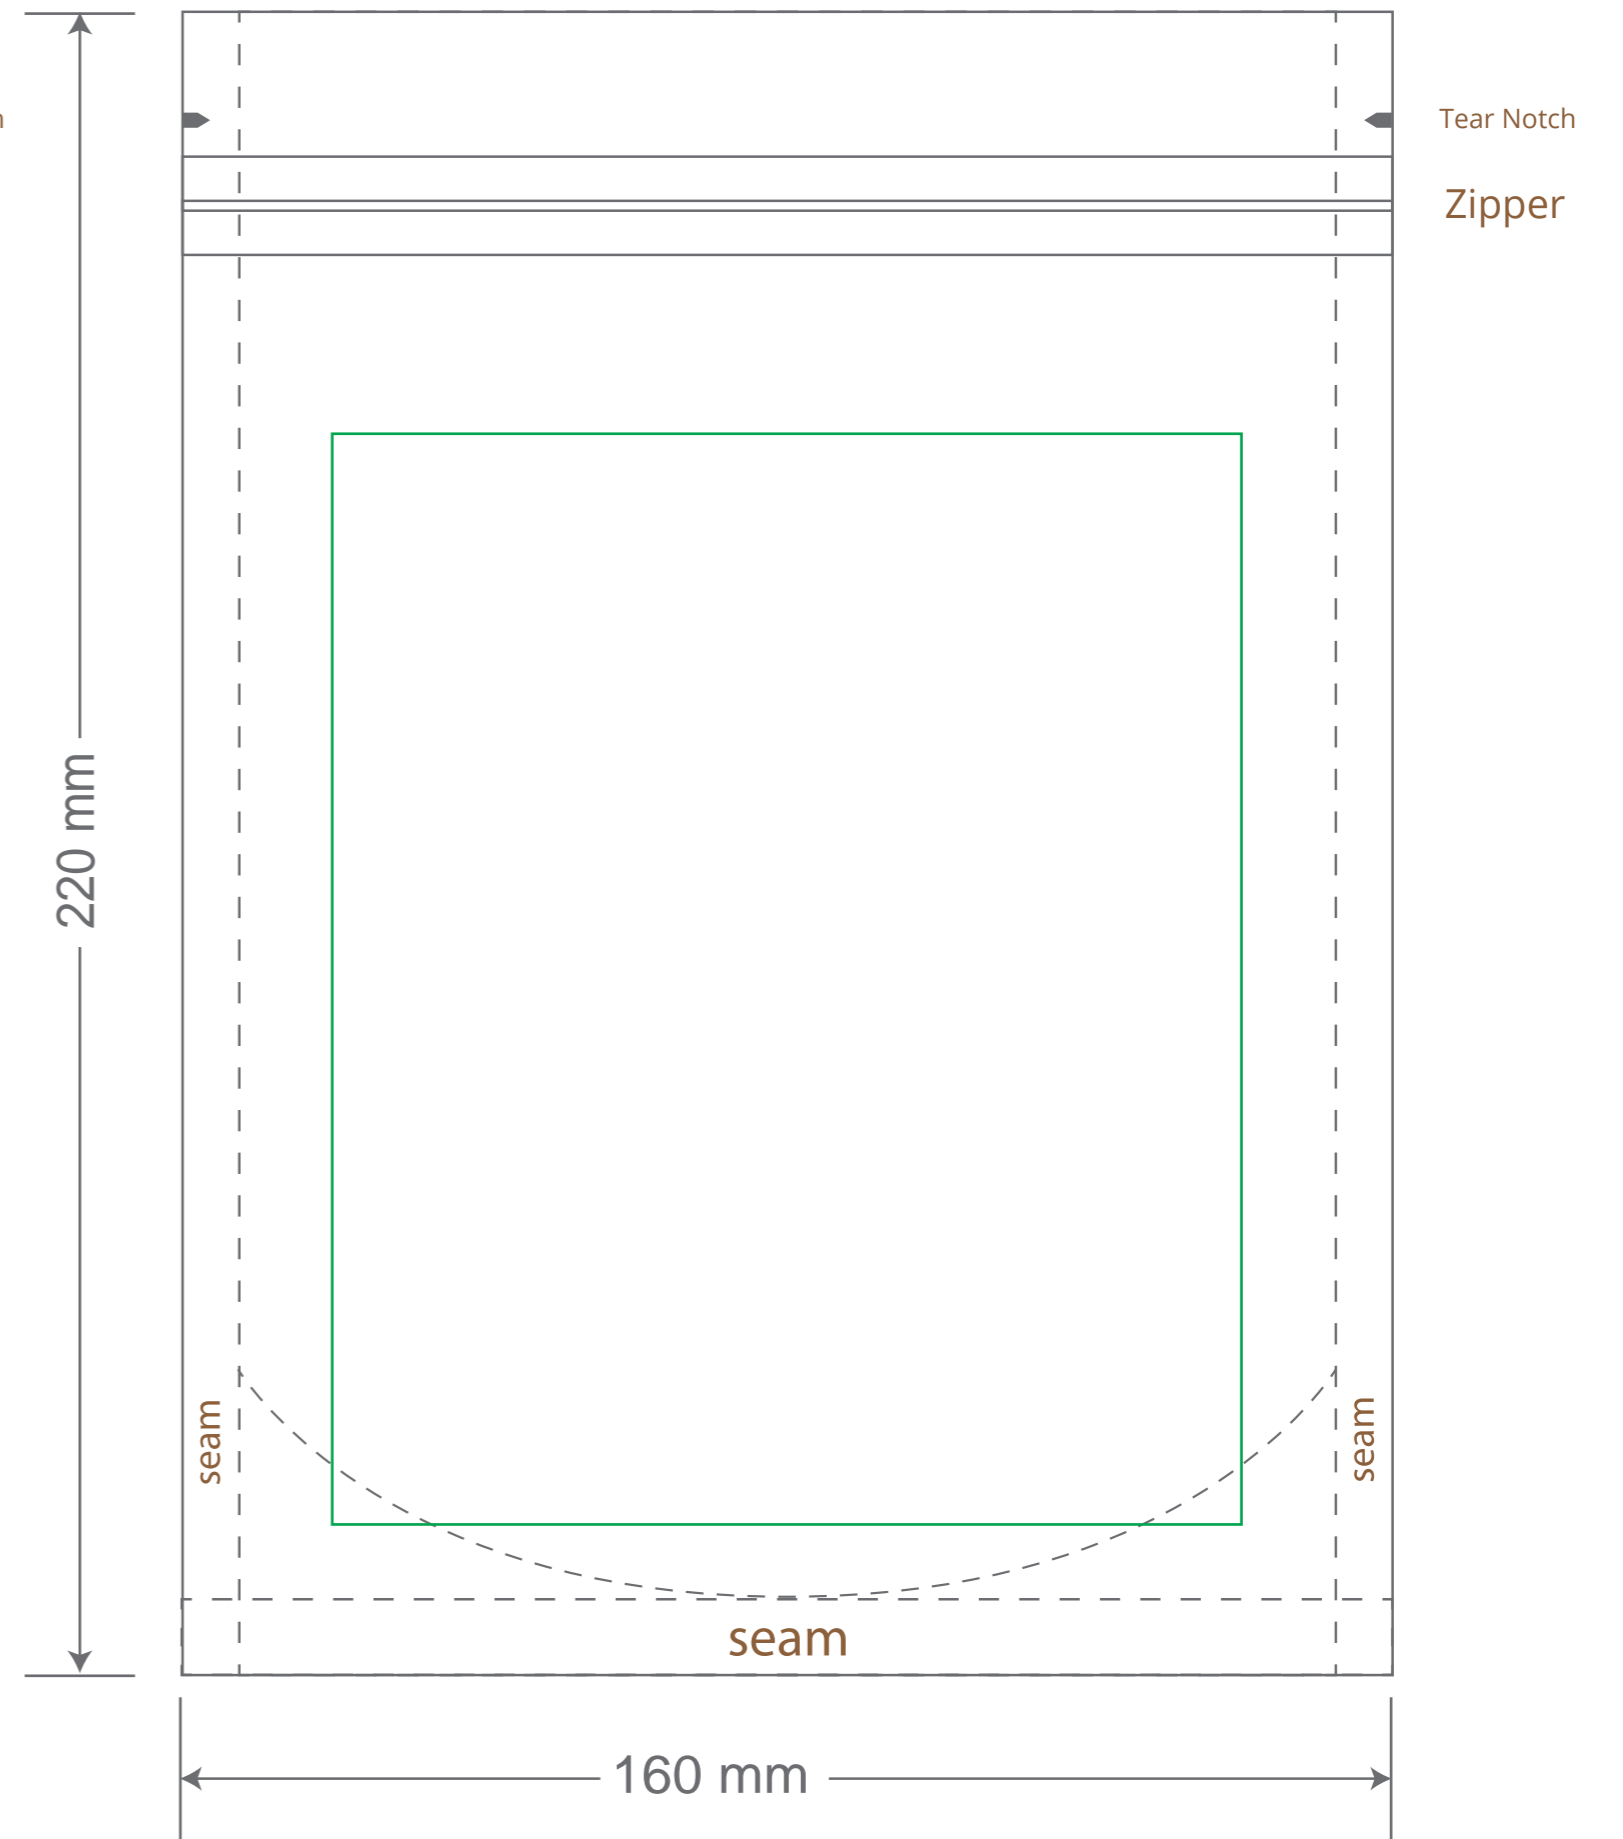

Front

Back

Green area is the bag area is the printing area, artwork with at most 2 colors for silkscreen printing.

Note: In Silkscreen printing Text font size must be bigger than 11pt can be clearly printed.