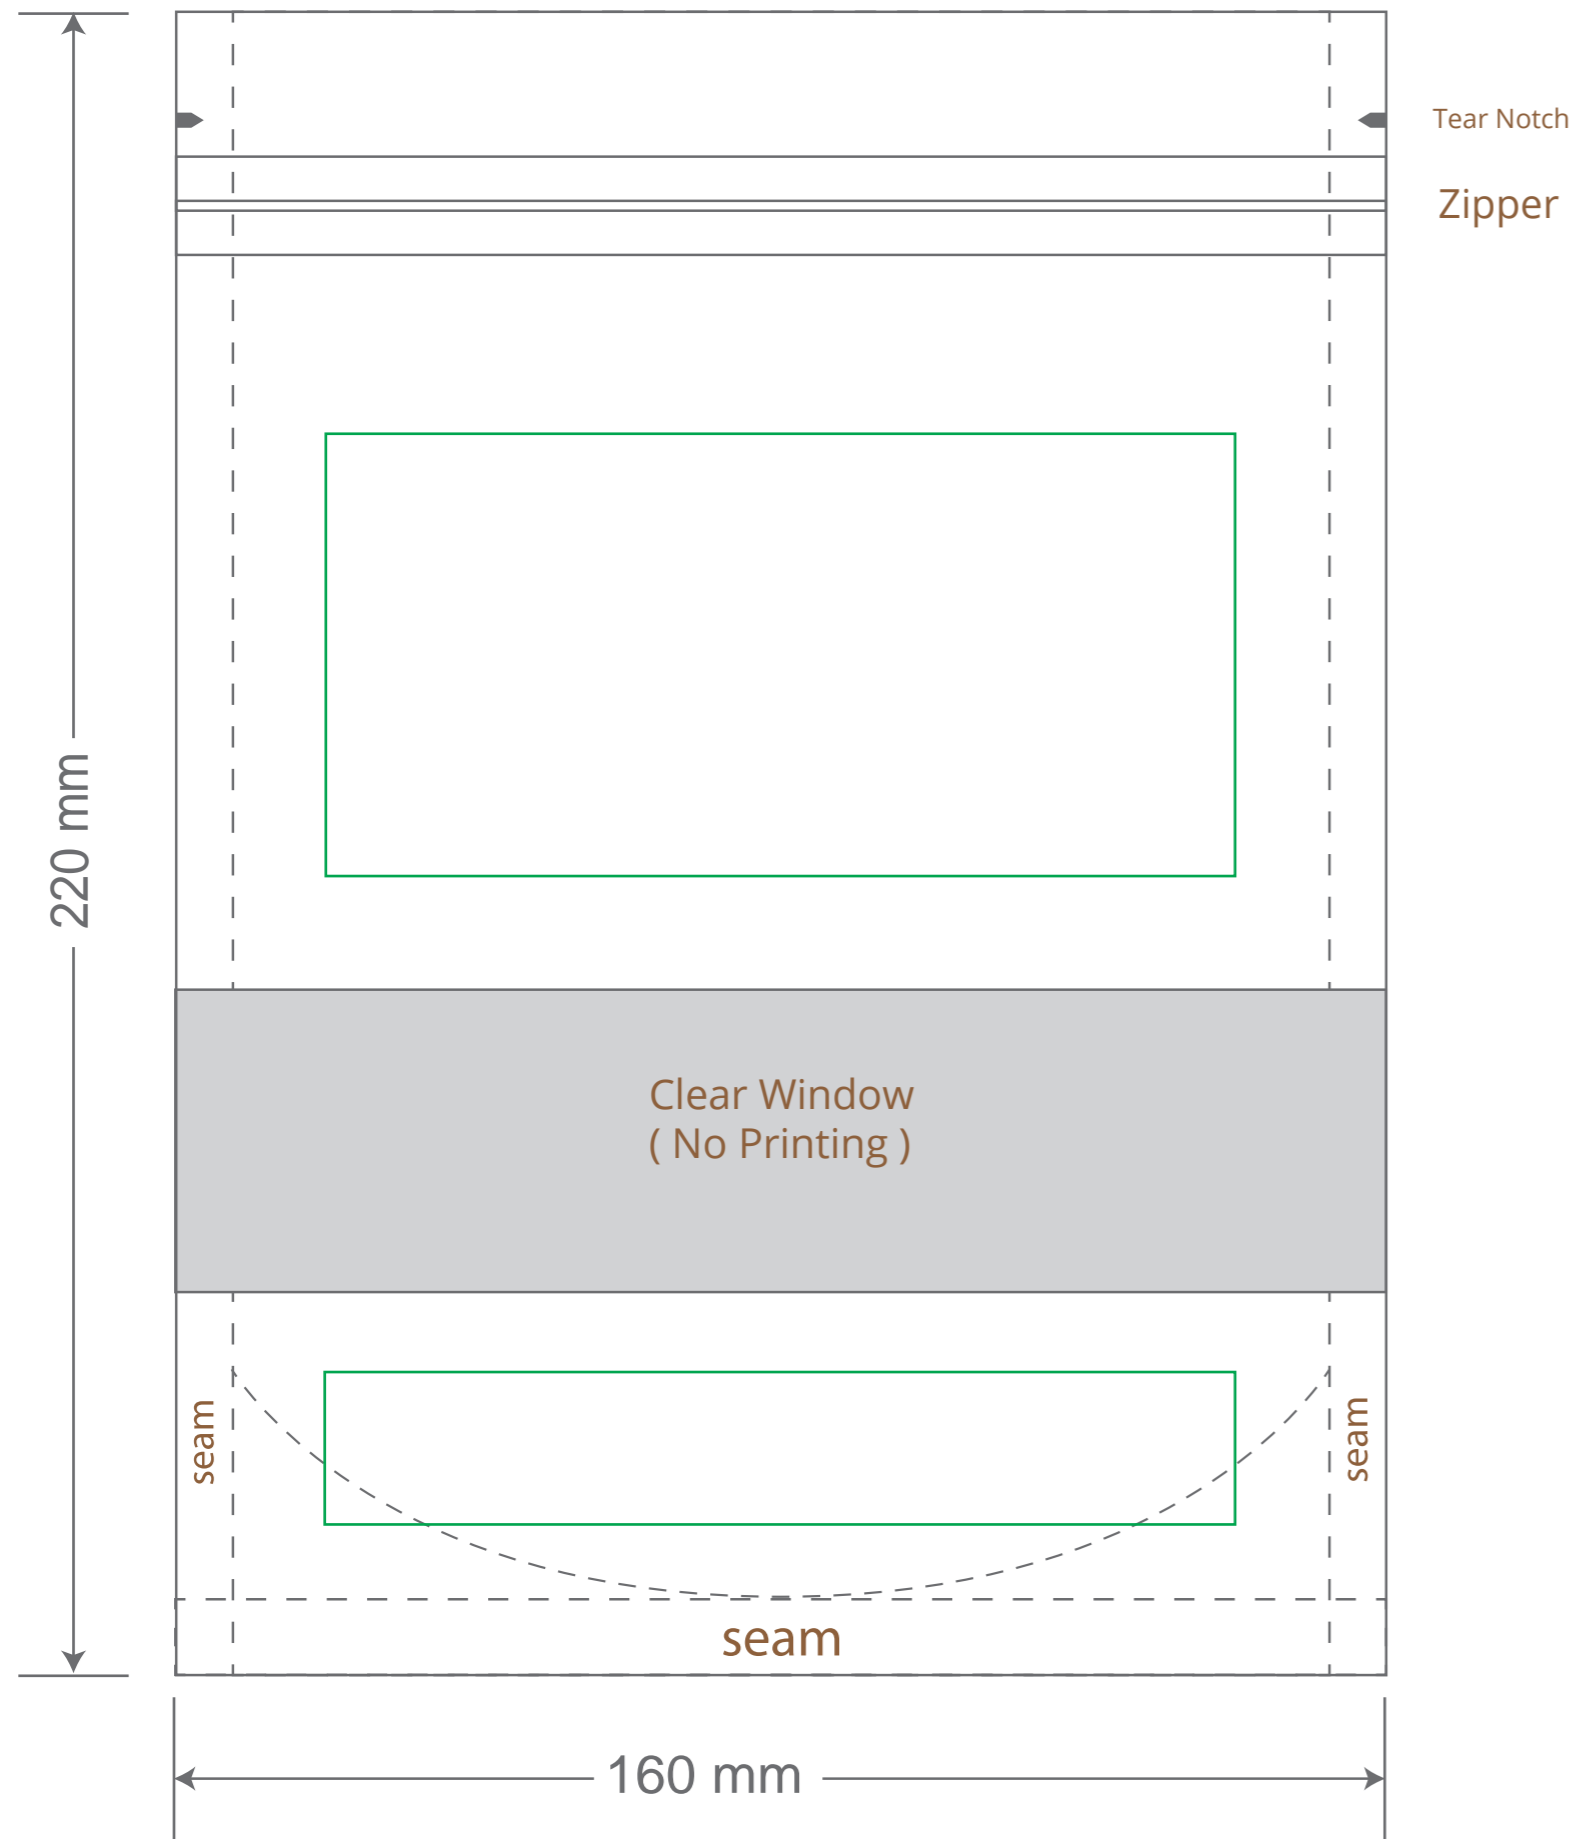

Front

Back

Green area is the bag area is the printing area, artwork with at most 2 colors for silkscreen printing.

Note: In Silkscreen printing Text font size must be bigger than 11pt can be clearly printed.