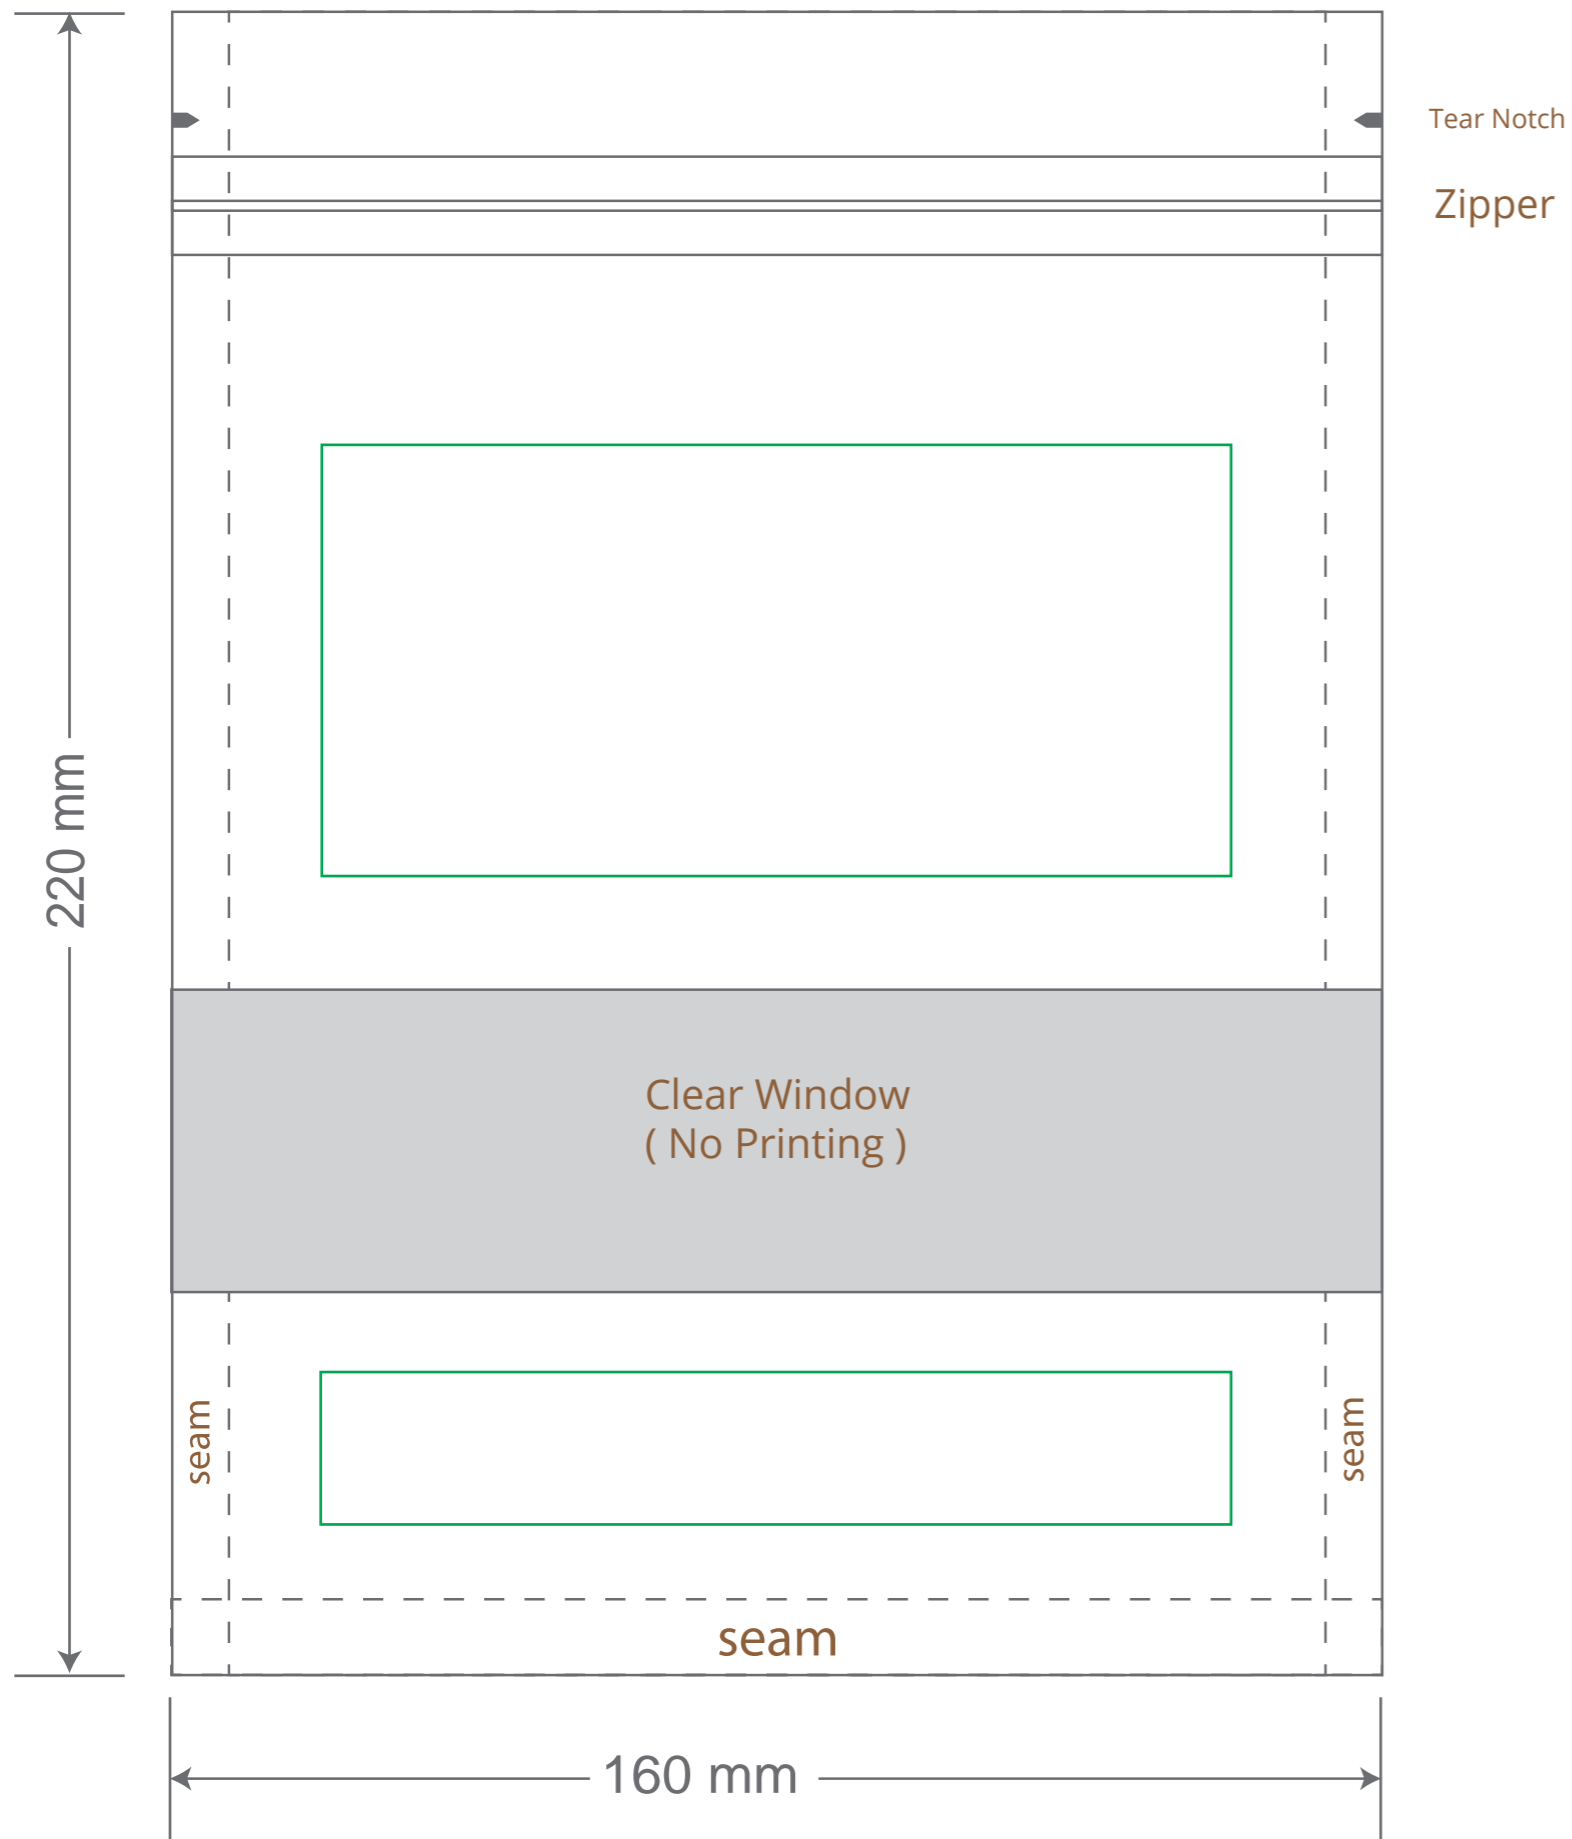

Front

Back

Green area is the bag area is the printing area, artwork with at most 2 colors for silkscreen printing.

Note: In Silkscreen printing Text font size must be bigger than 11pt can be clearly printed.