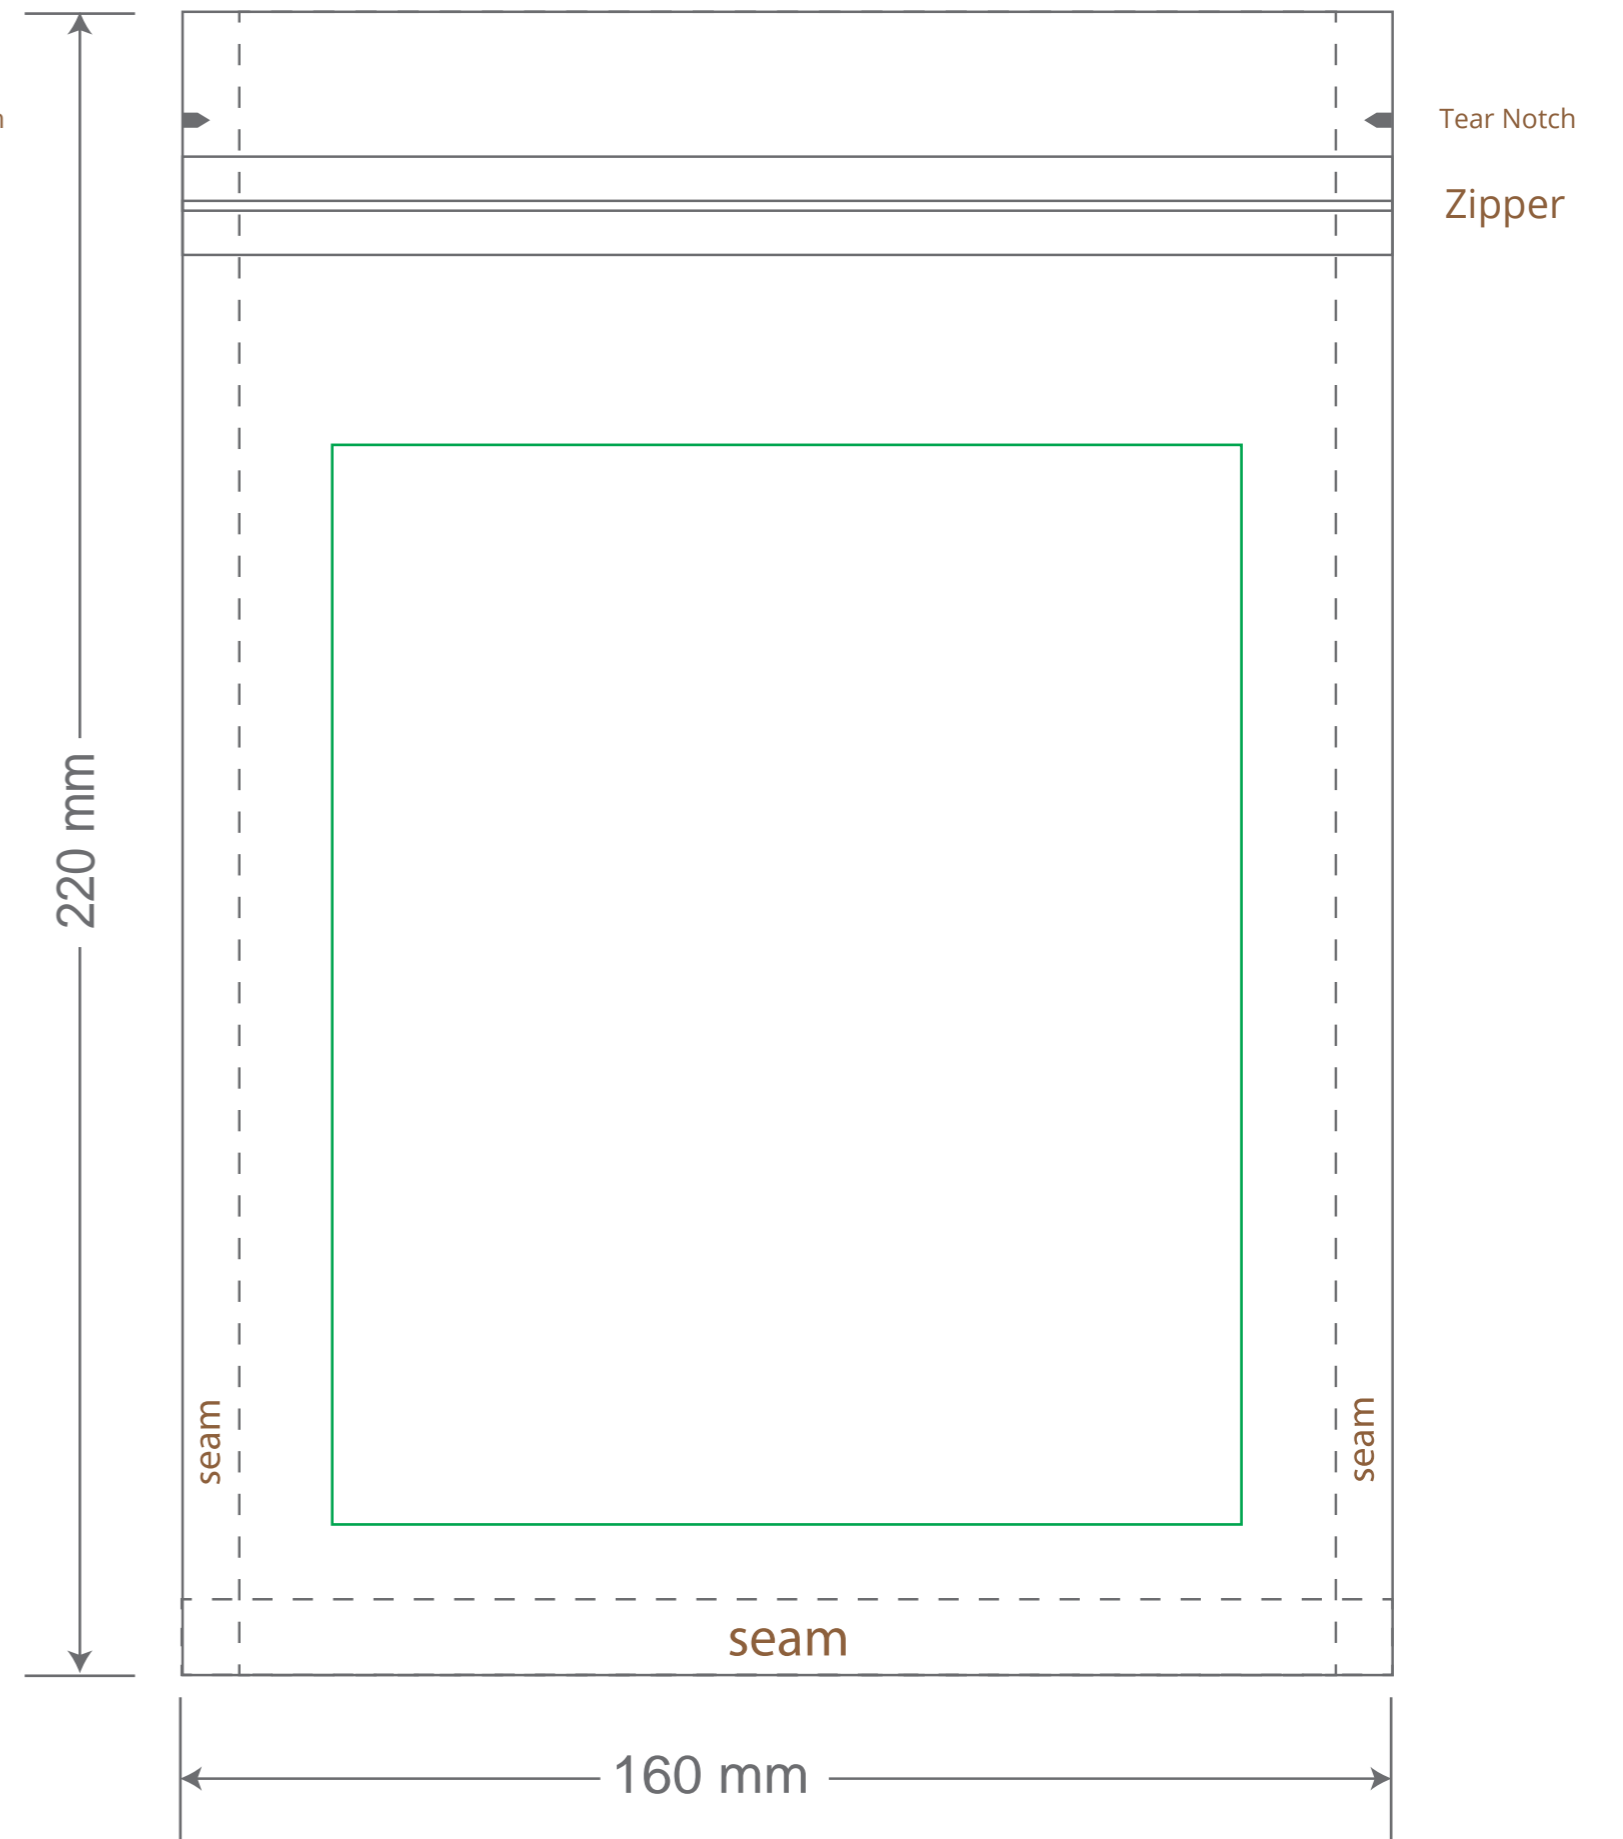

Front

Back

Green area is the bag area is the printing area, artwork with at most 2 colors for silkscreen printing.

Note: In Silkscreen printing Text font size must be bigger than 11pt can be clearly printed.