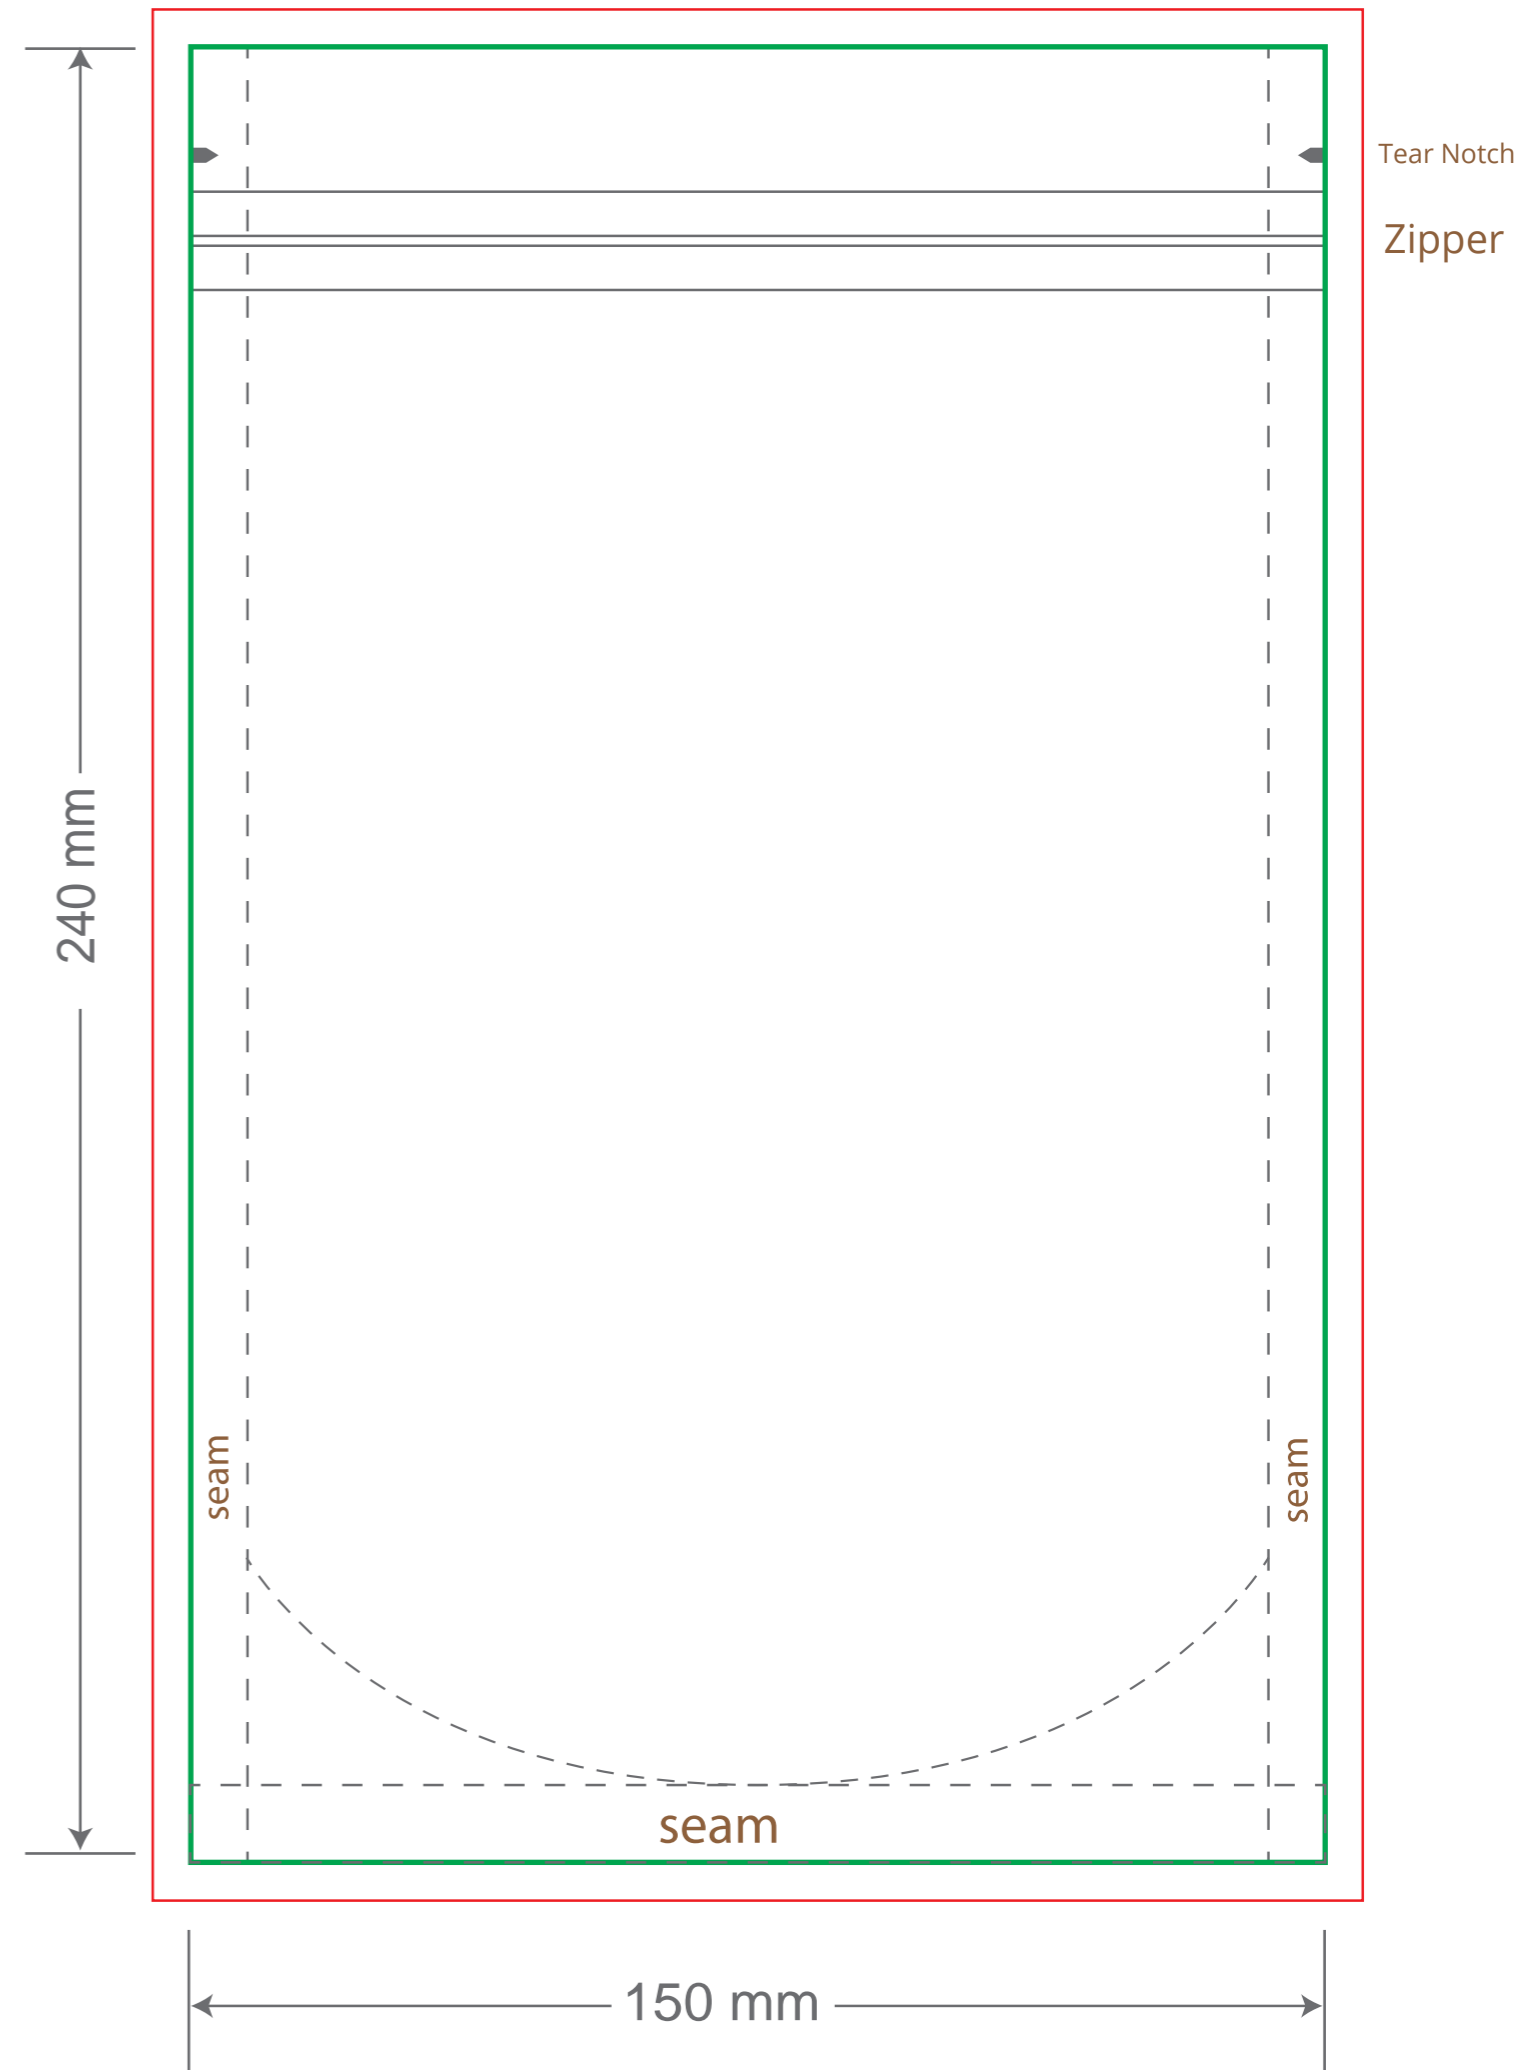

Front

Back

Green area is the bag area can with printing, except the window area.

Red area is the bleed area, please extend your artwork outside the green area within the red area.