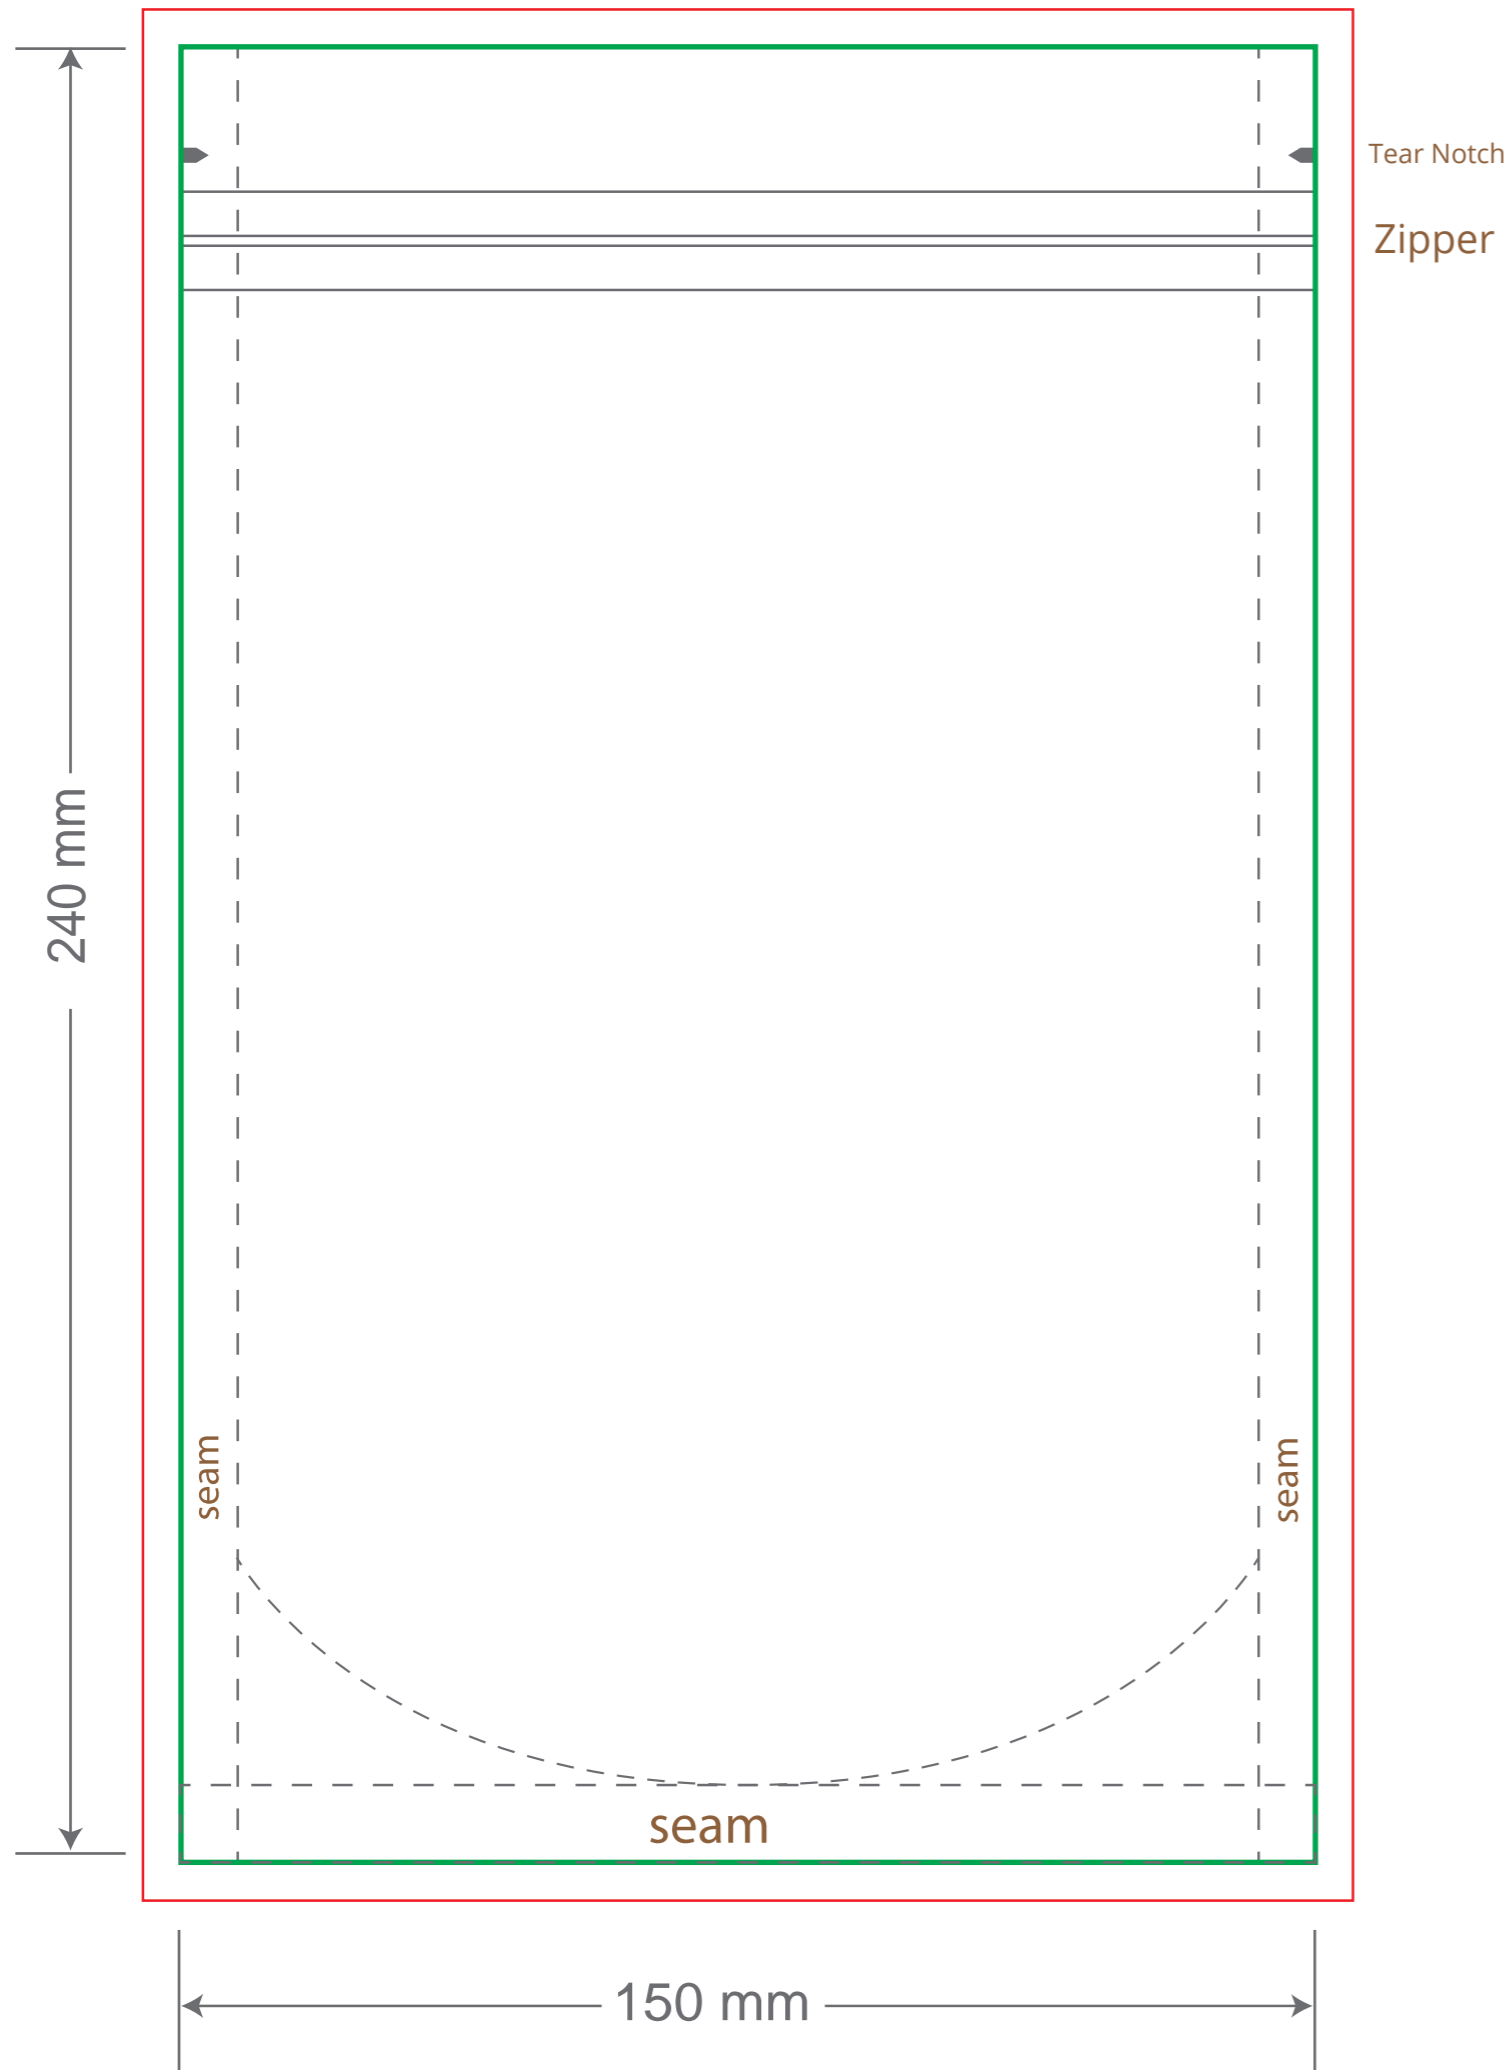

Front

Back

Green area is the bag area can with printing, except the window area.

Red area is the bleed area, please extend your artwork outside the green area within the red area.