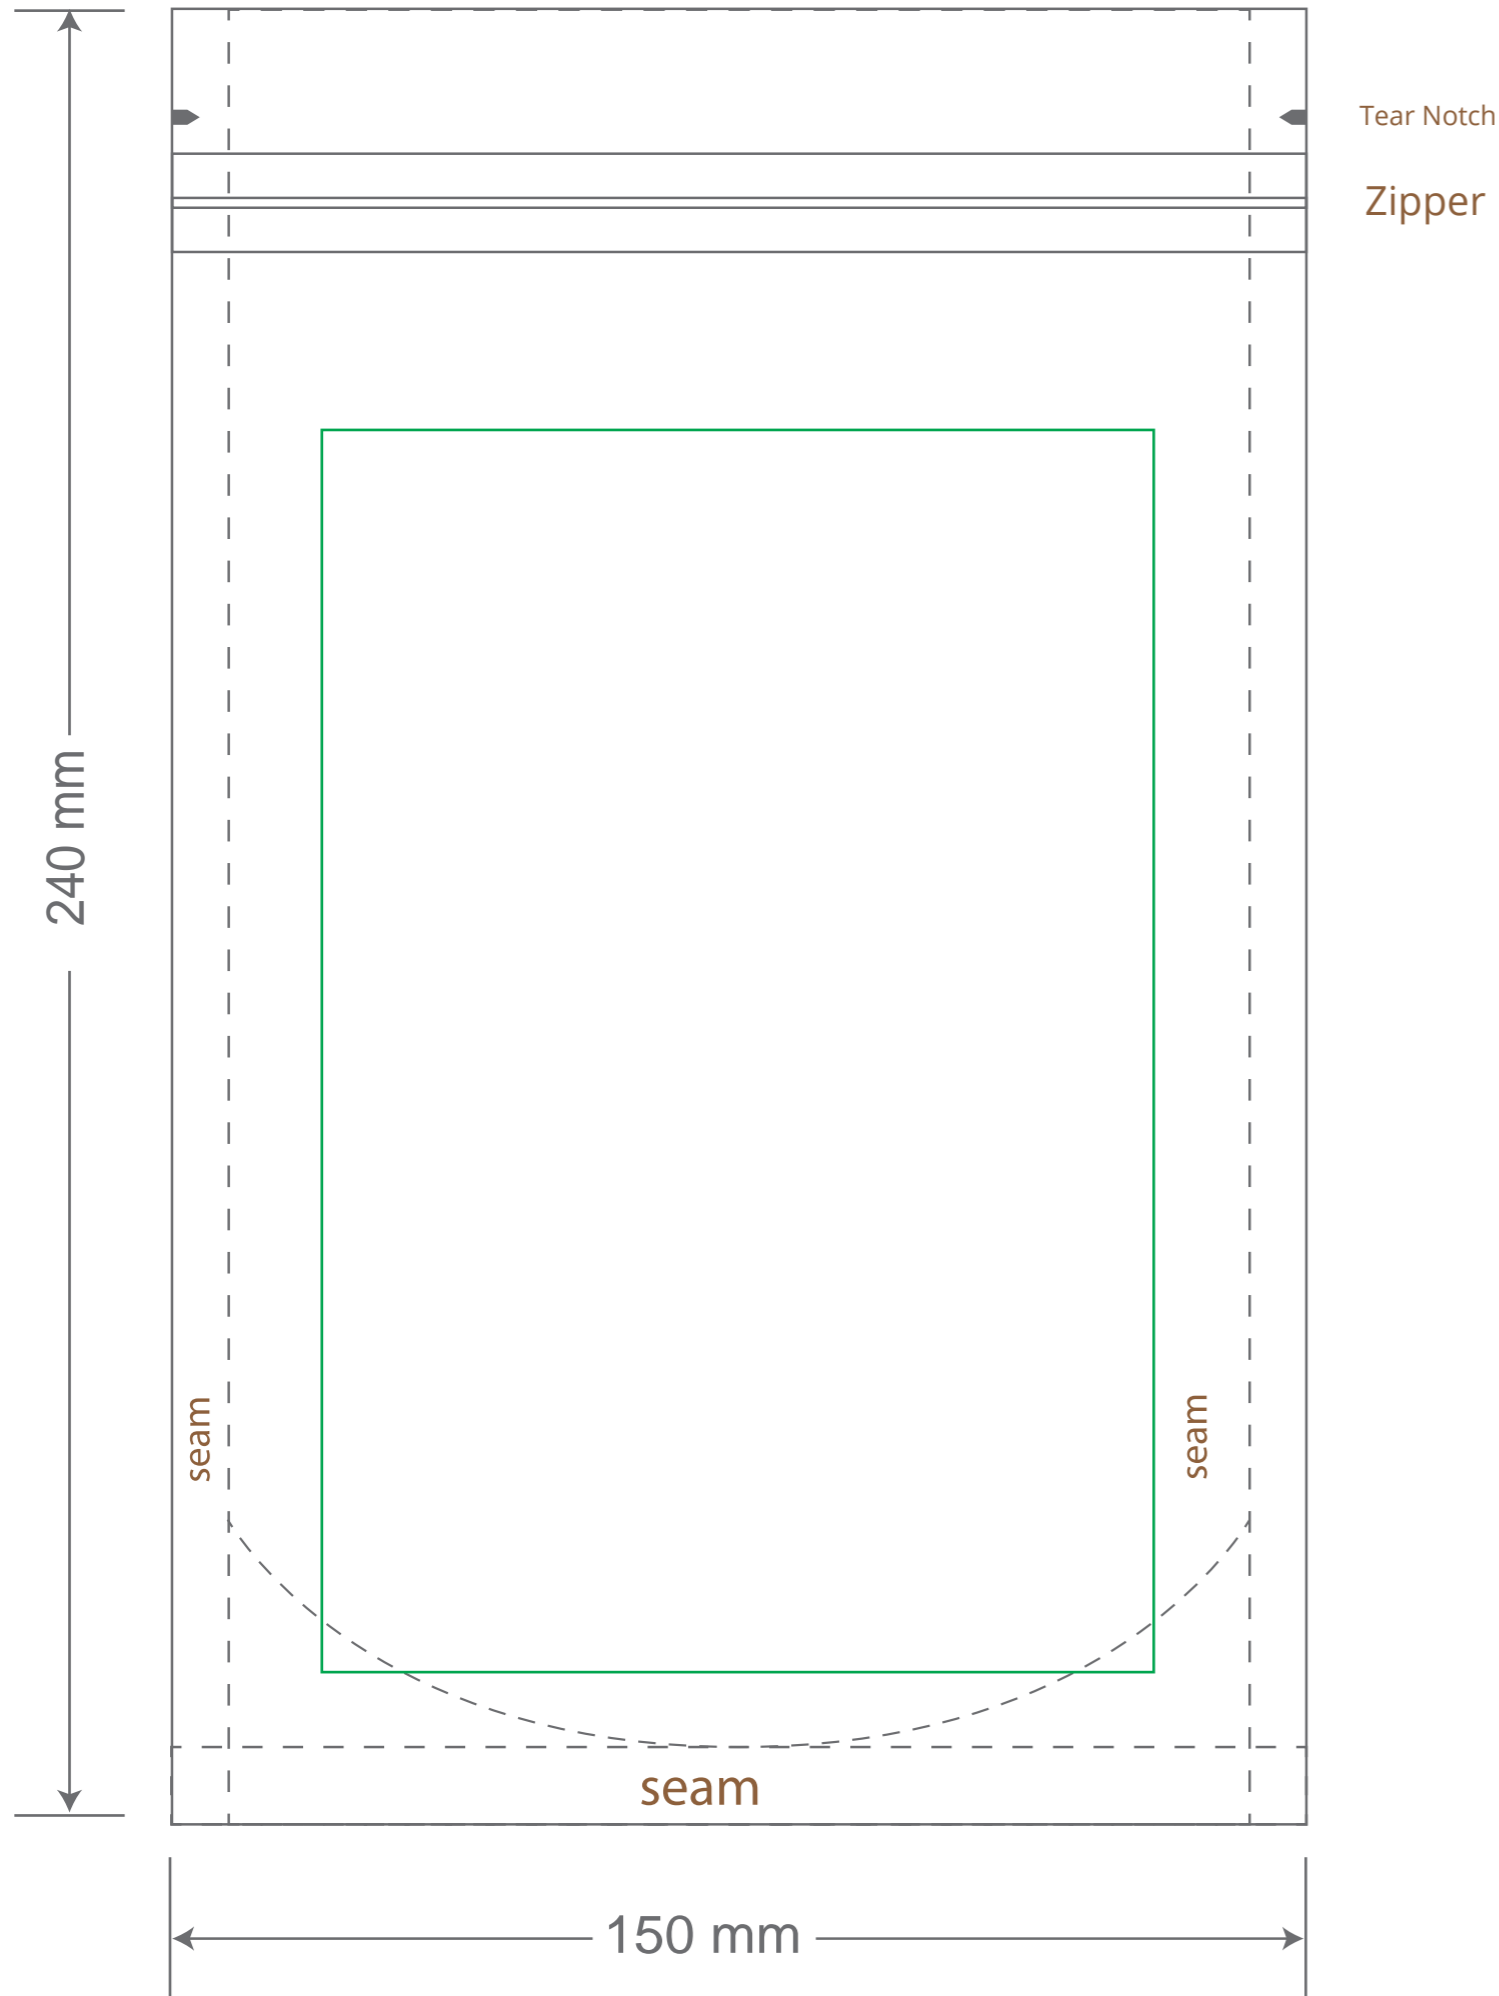

Front

Back

Green area is the bag area is the printing area, artwork with at most 2 colors for silkscreen printing.

Note: In Silkscreen printing Text font size must be bigger than 11pt can be clearly printed.