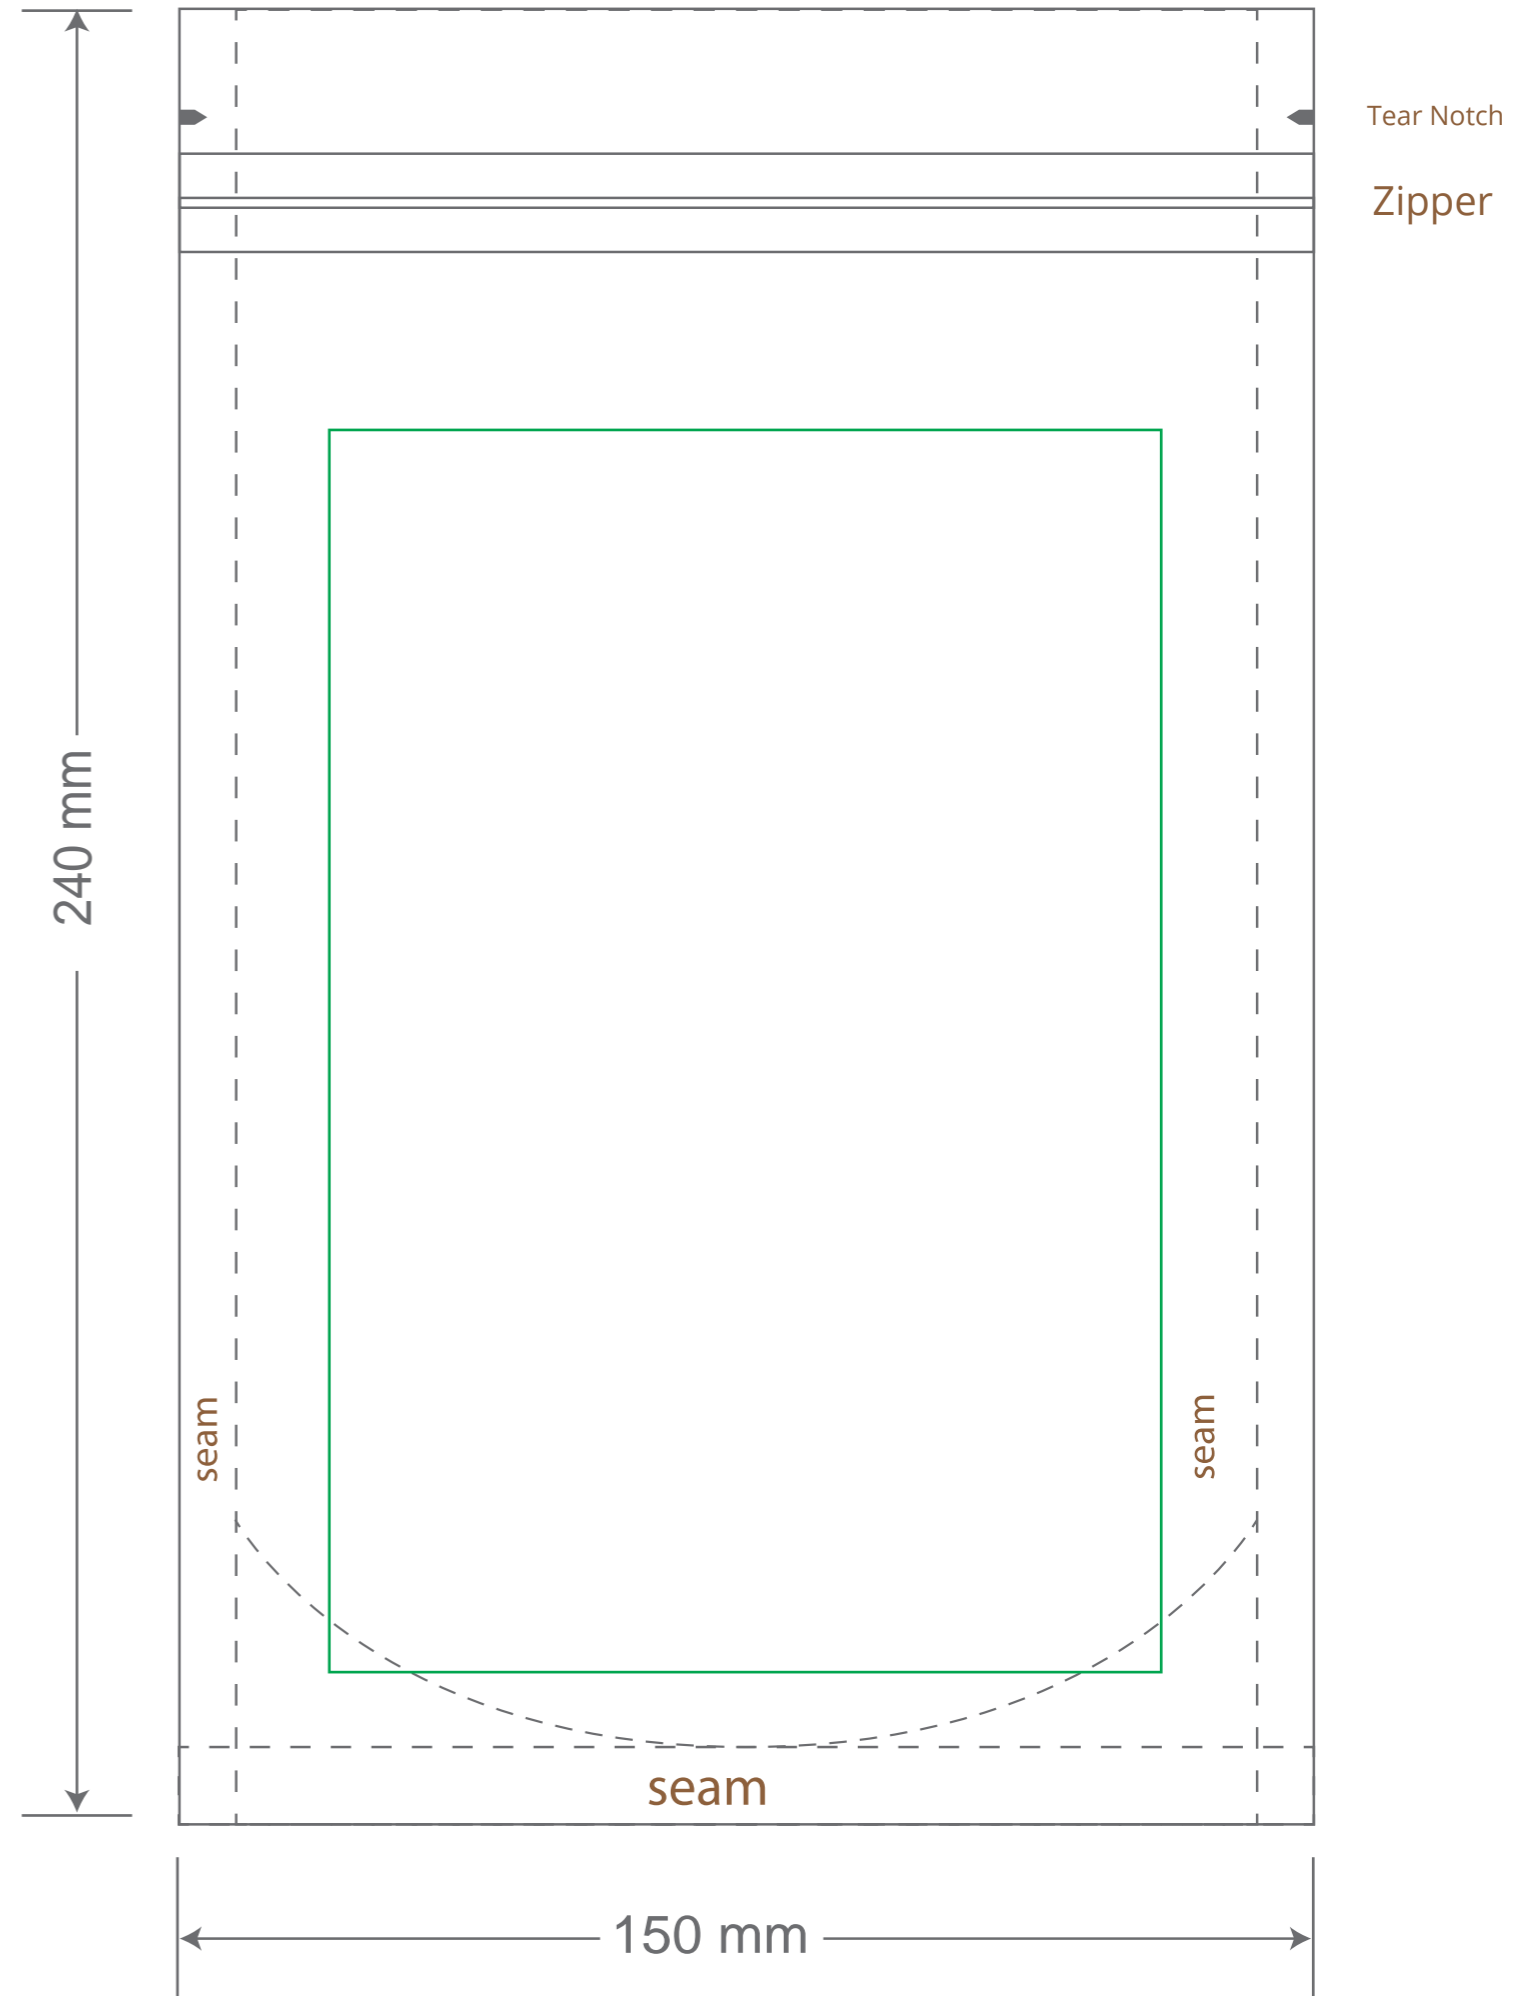

Front

Back

Green area is the bag area is the printing area, artwork with at most 2 colors for silkscreen printing.

Note: In Silkscreen printing Text font size must be bigger than 11pt can be clearly printed.