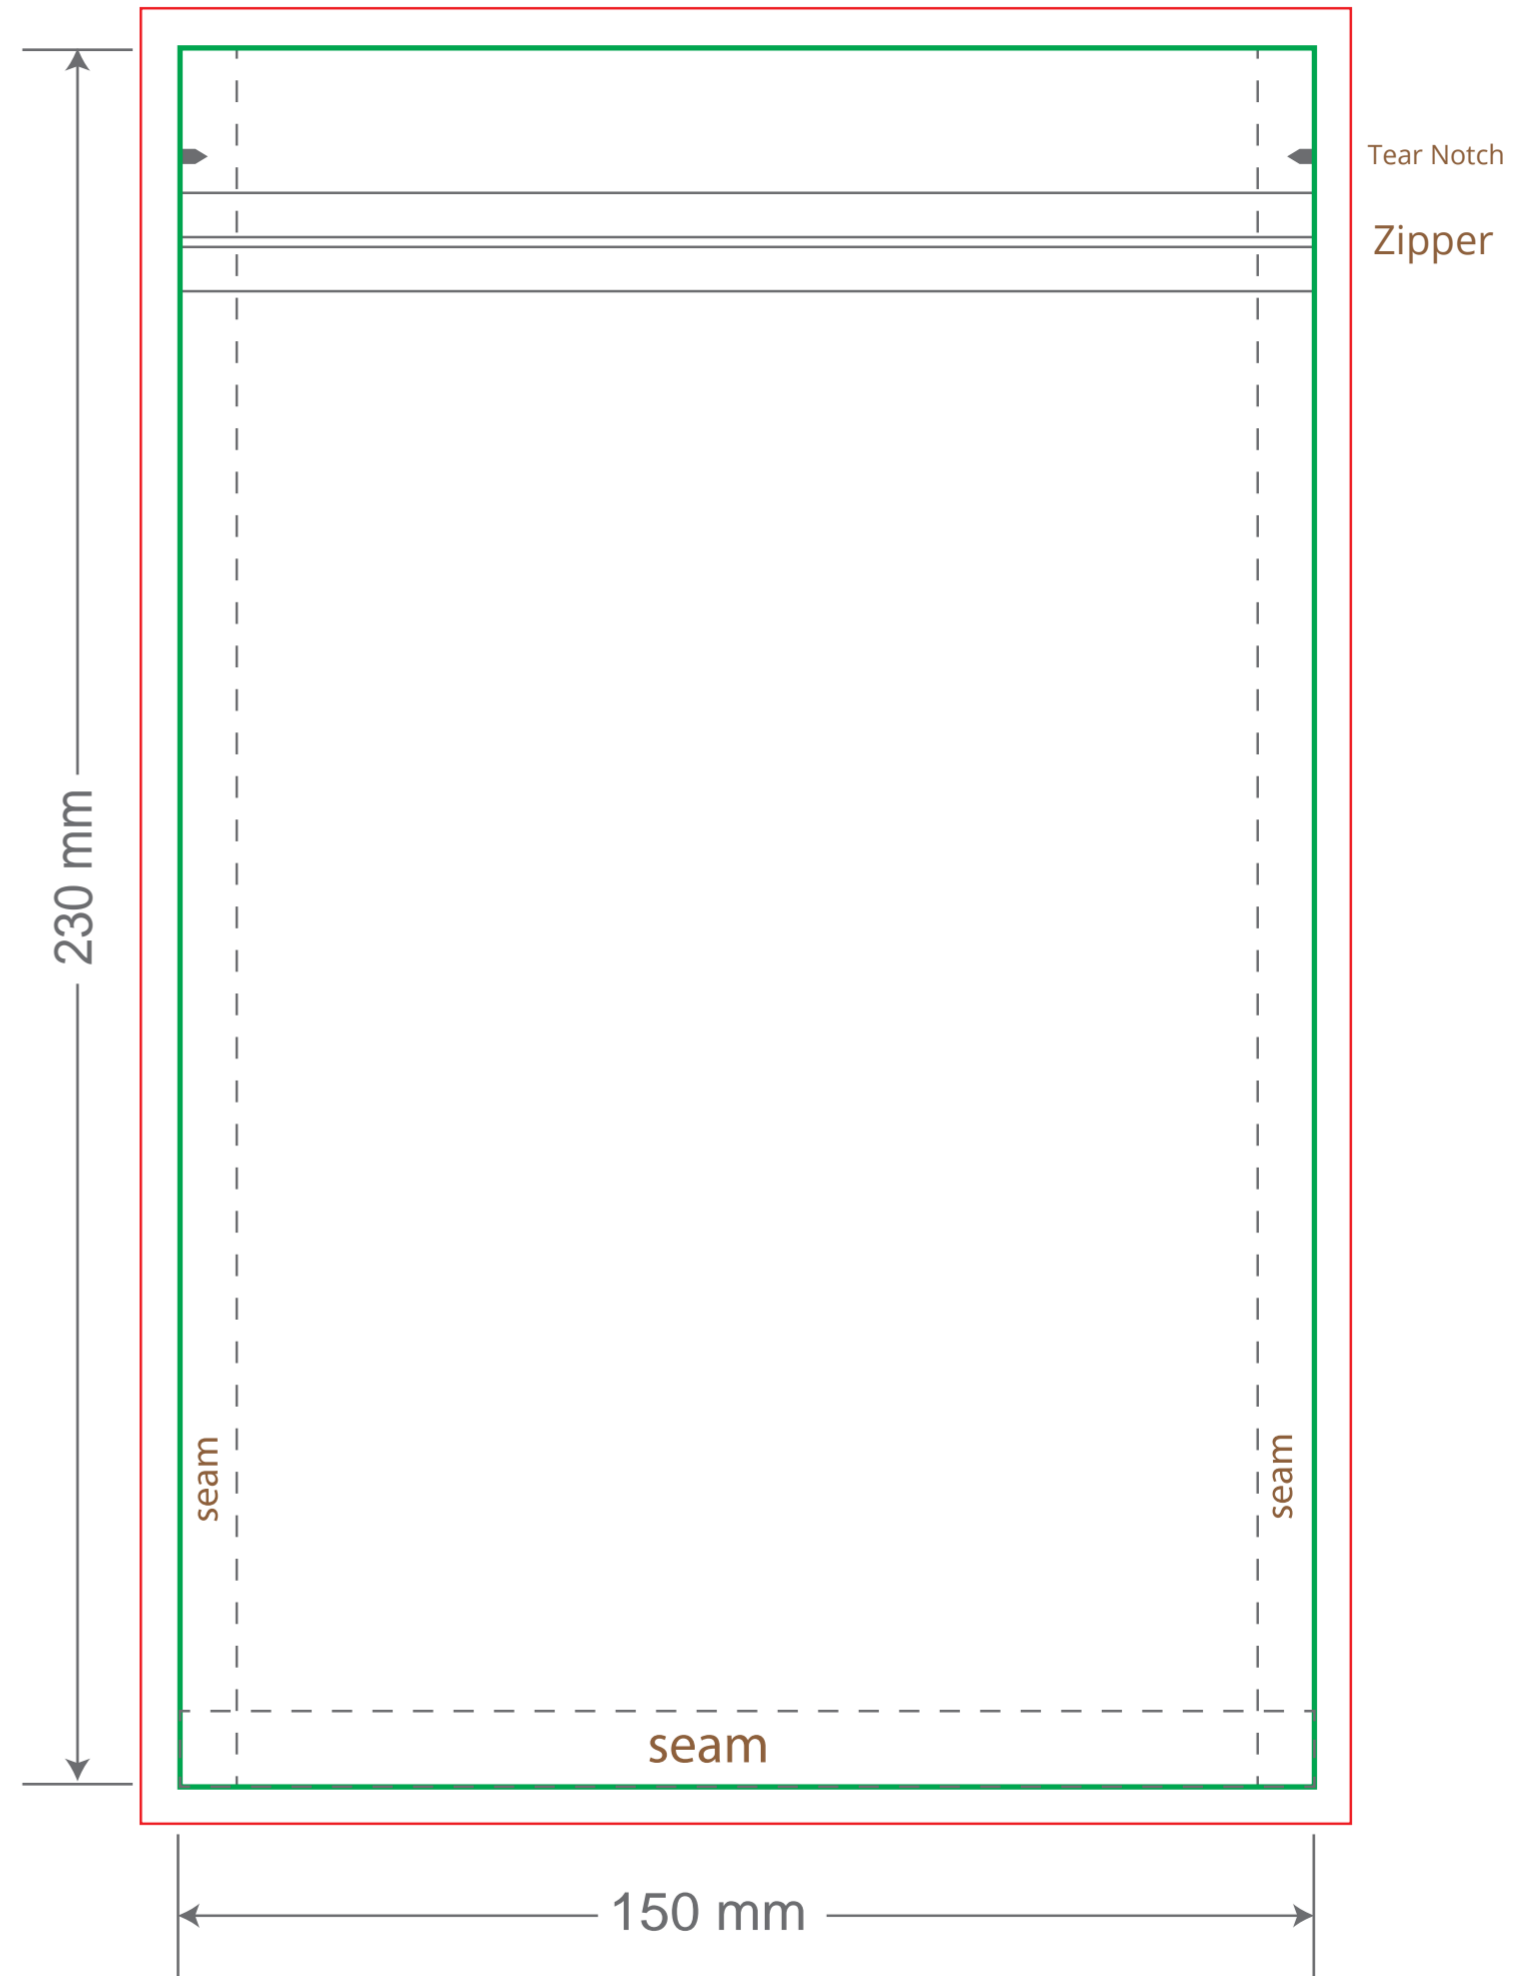

Front

Back

Green area is the bag area can with printing, except the window area.

Red area is the bleed area, please extend your artwork outside the green area within the red area.