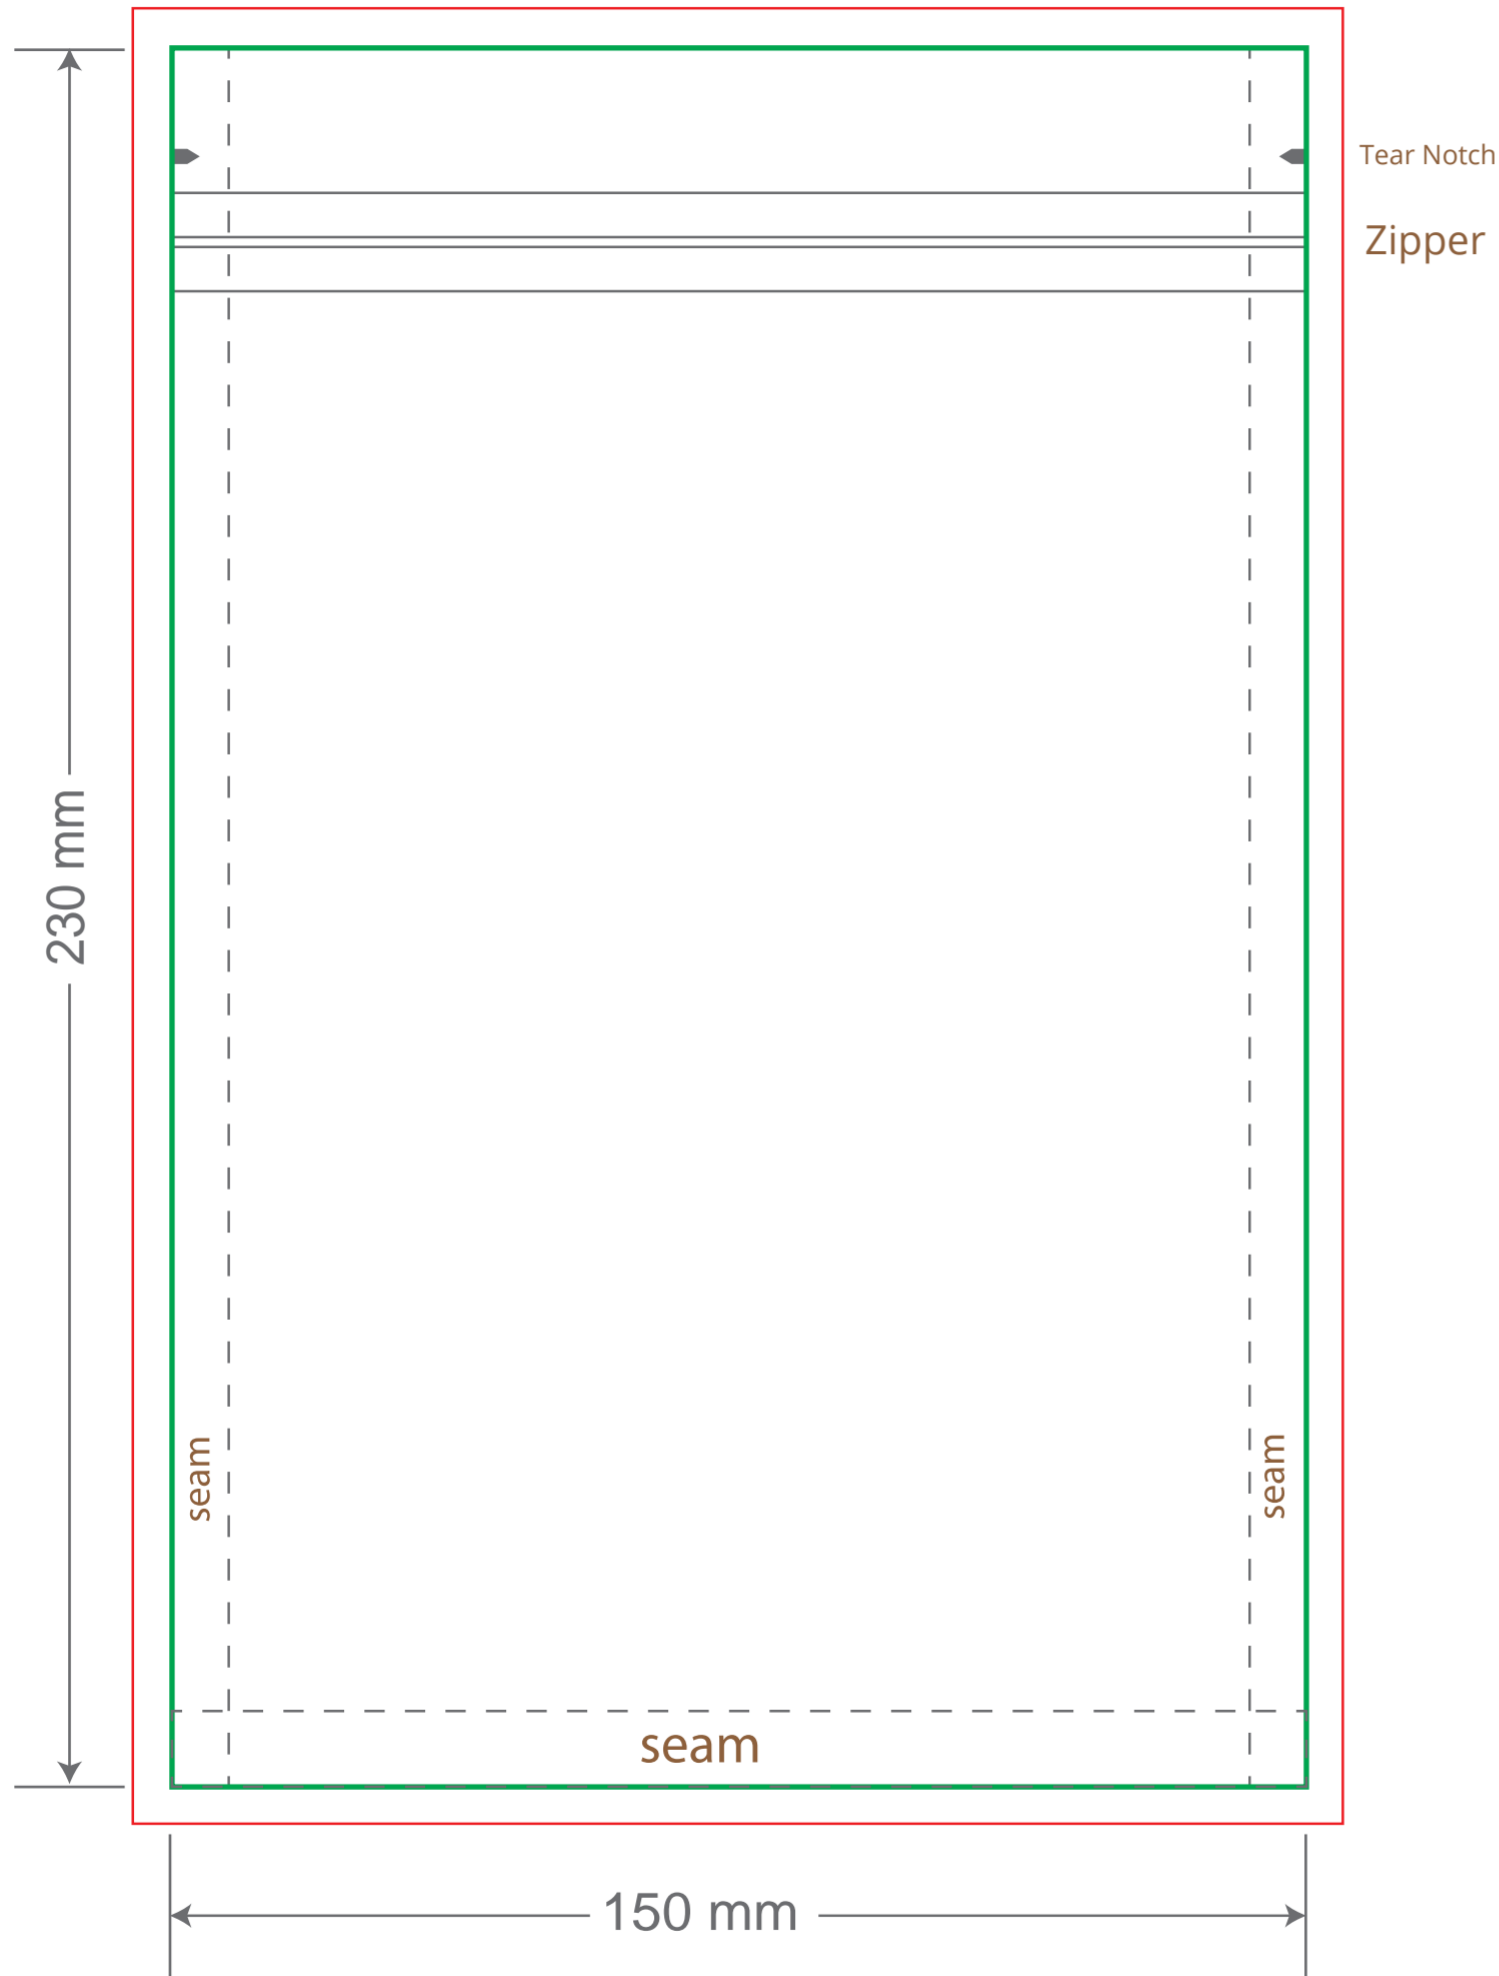

Front

Back

Green area is the bag area can with printing, except the window area.

Red area is the bleed area, please extend your artwork outside the green area within the red area.