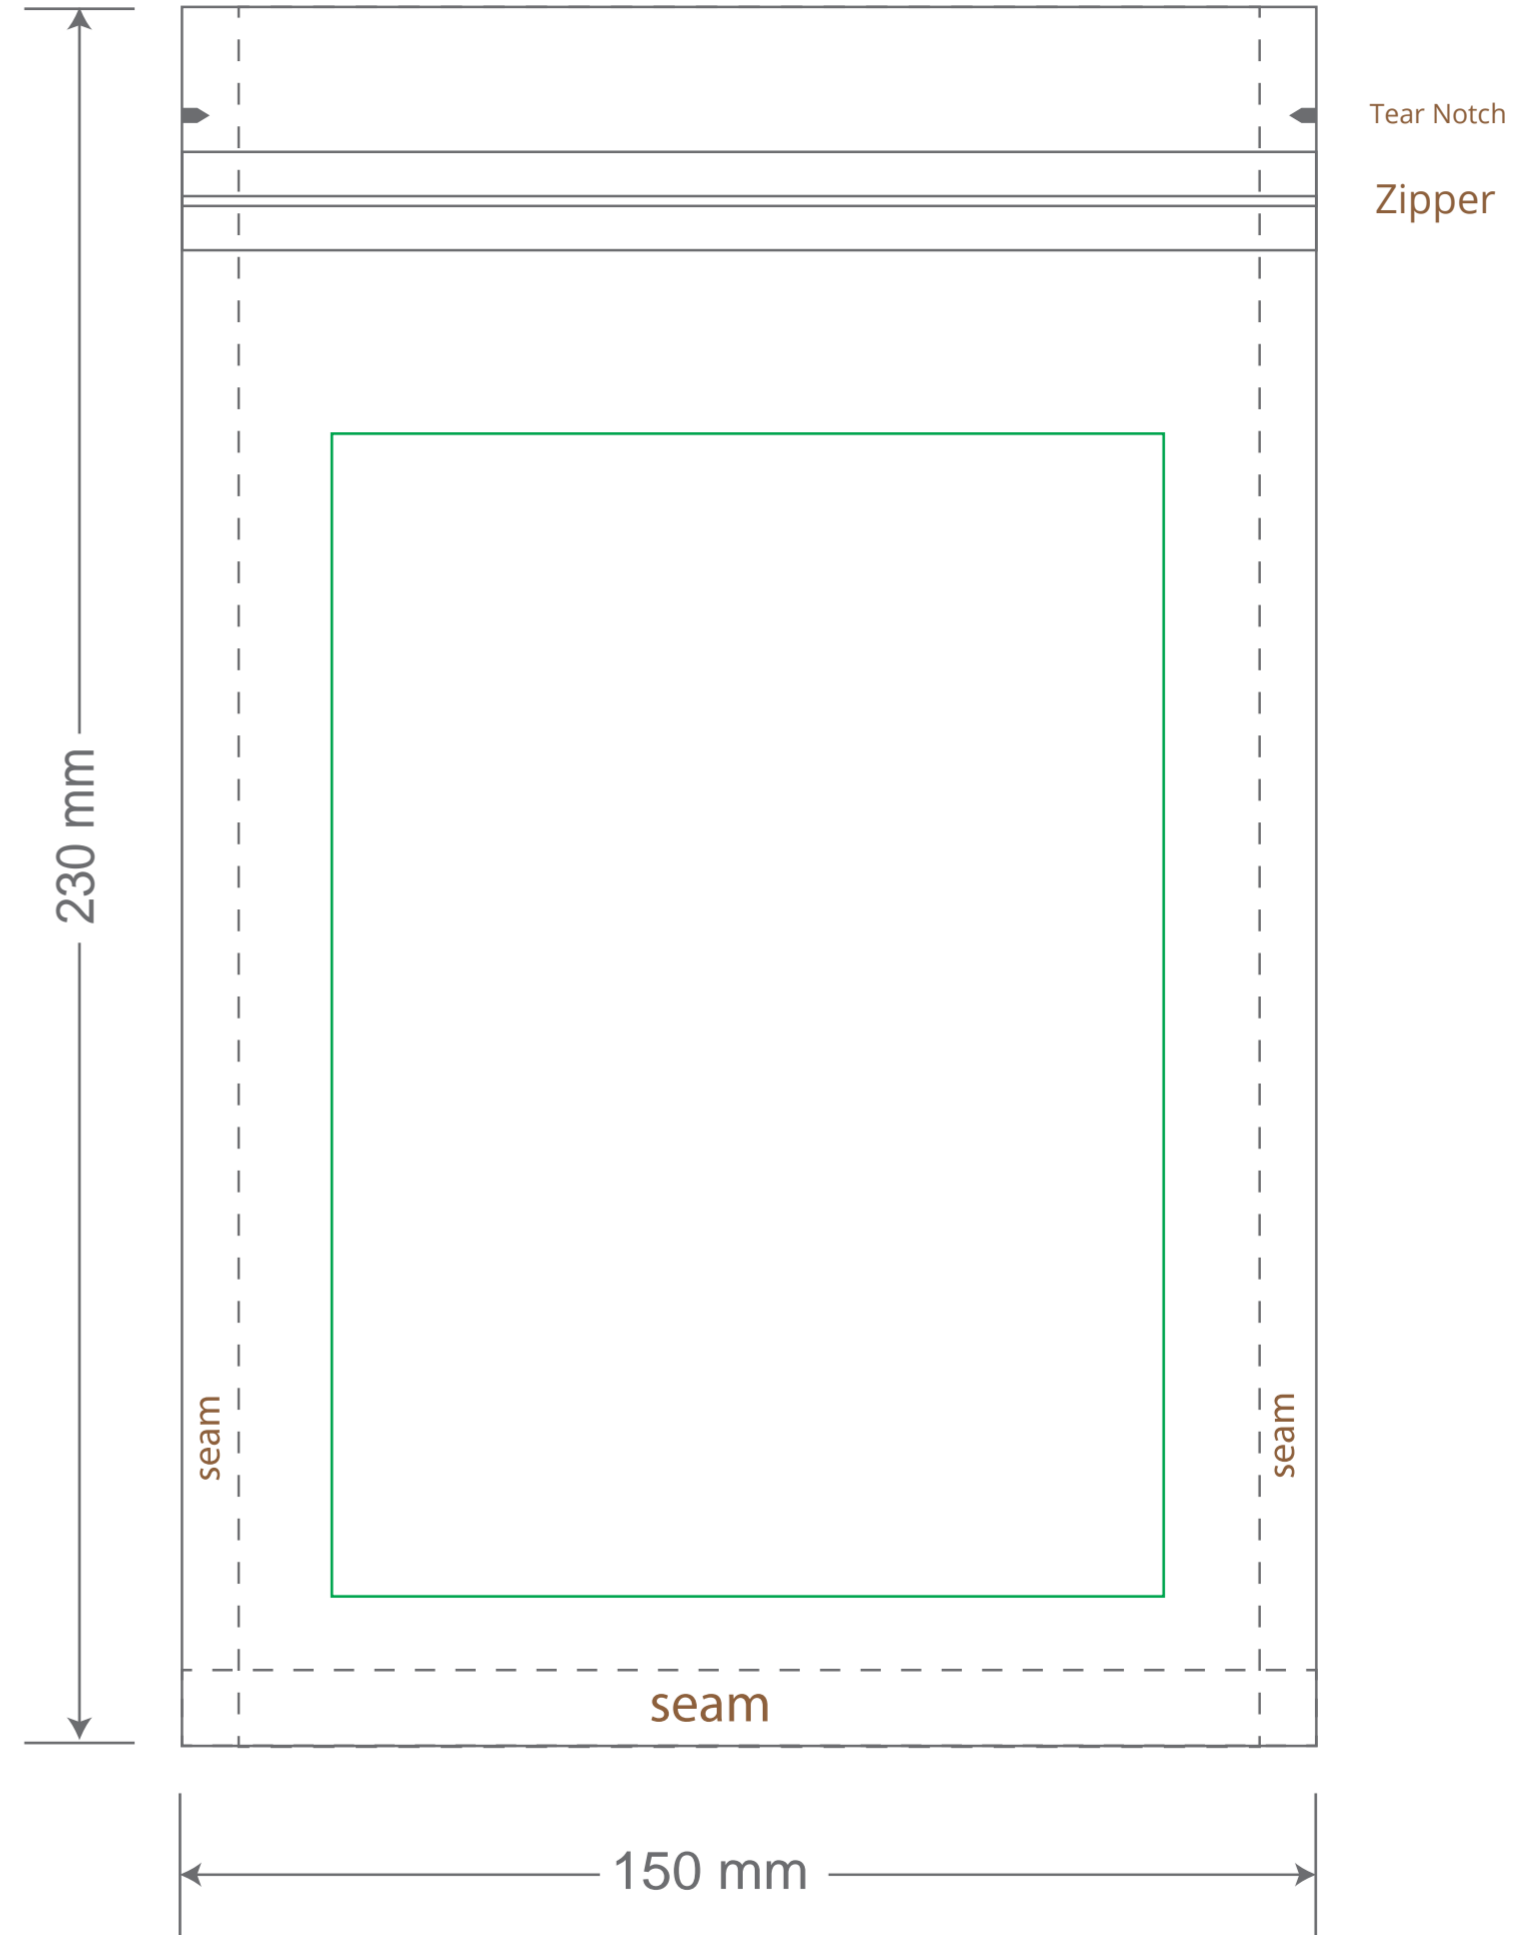

Front

Back

Green area is the bag area is the printing area, artwork with at most 2 colors for silkscreen printing.

Note: In Silkscreen printing Text font size must be bigger than 11pt can be clearly printed.