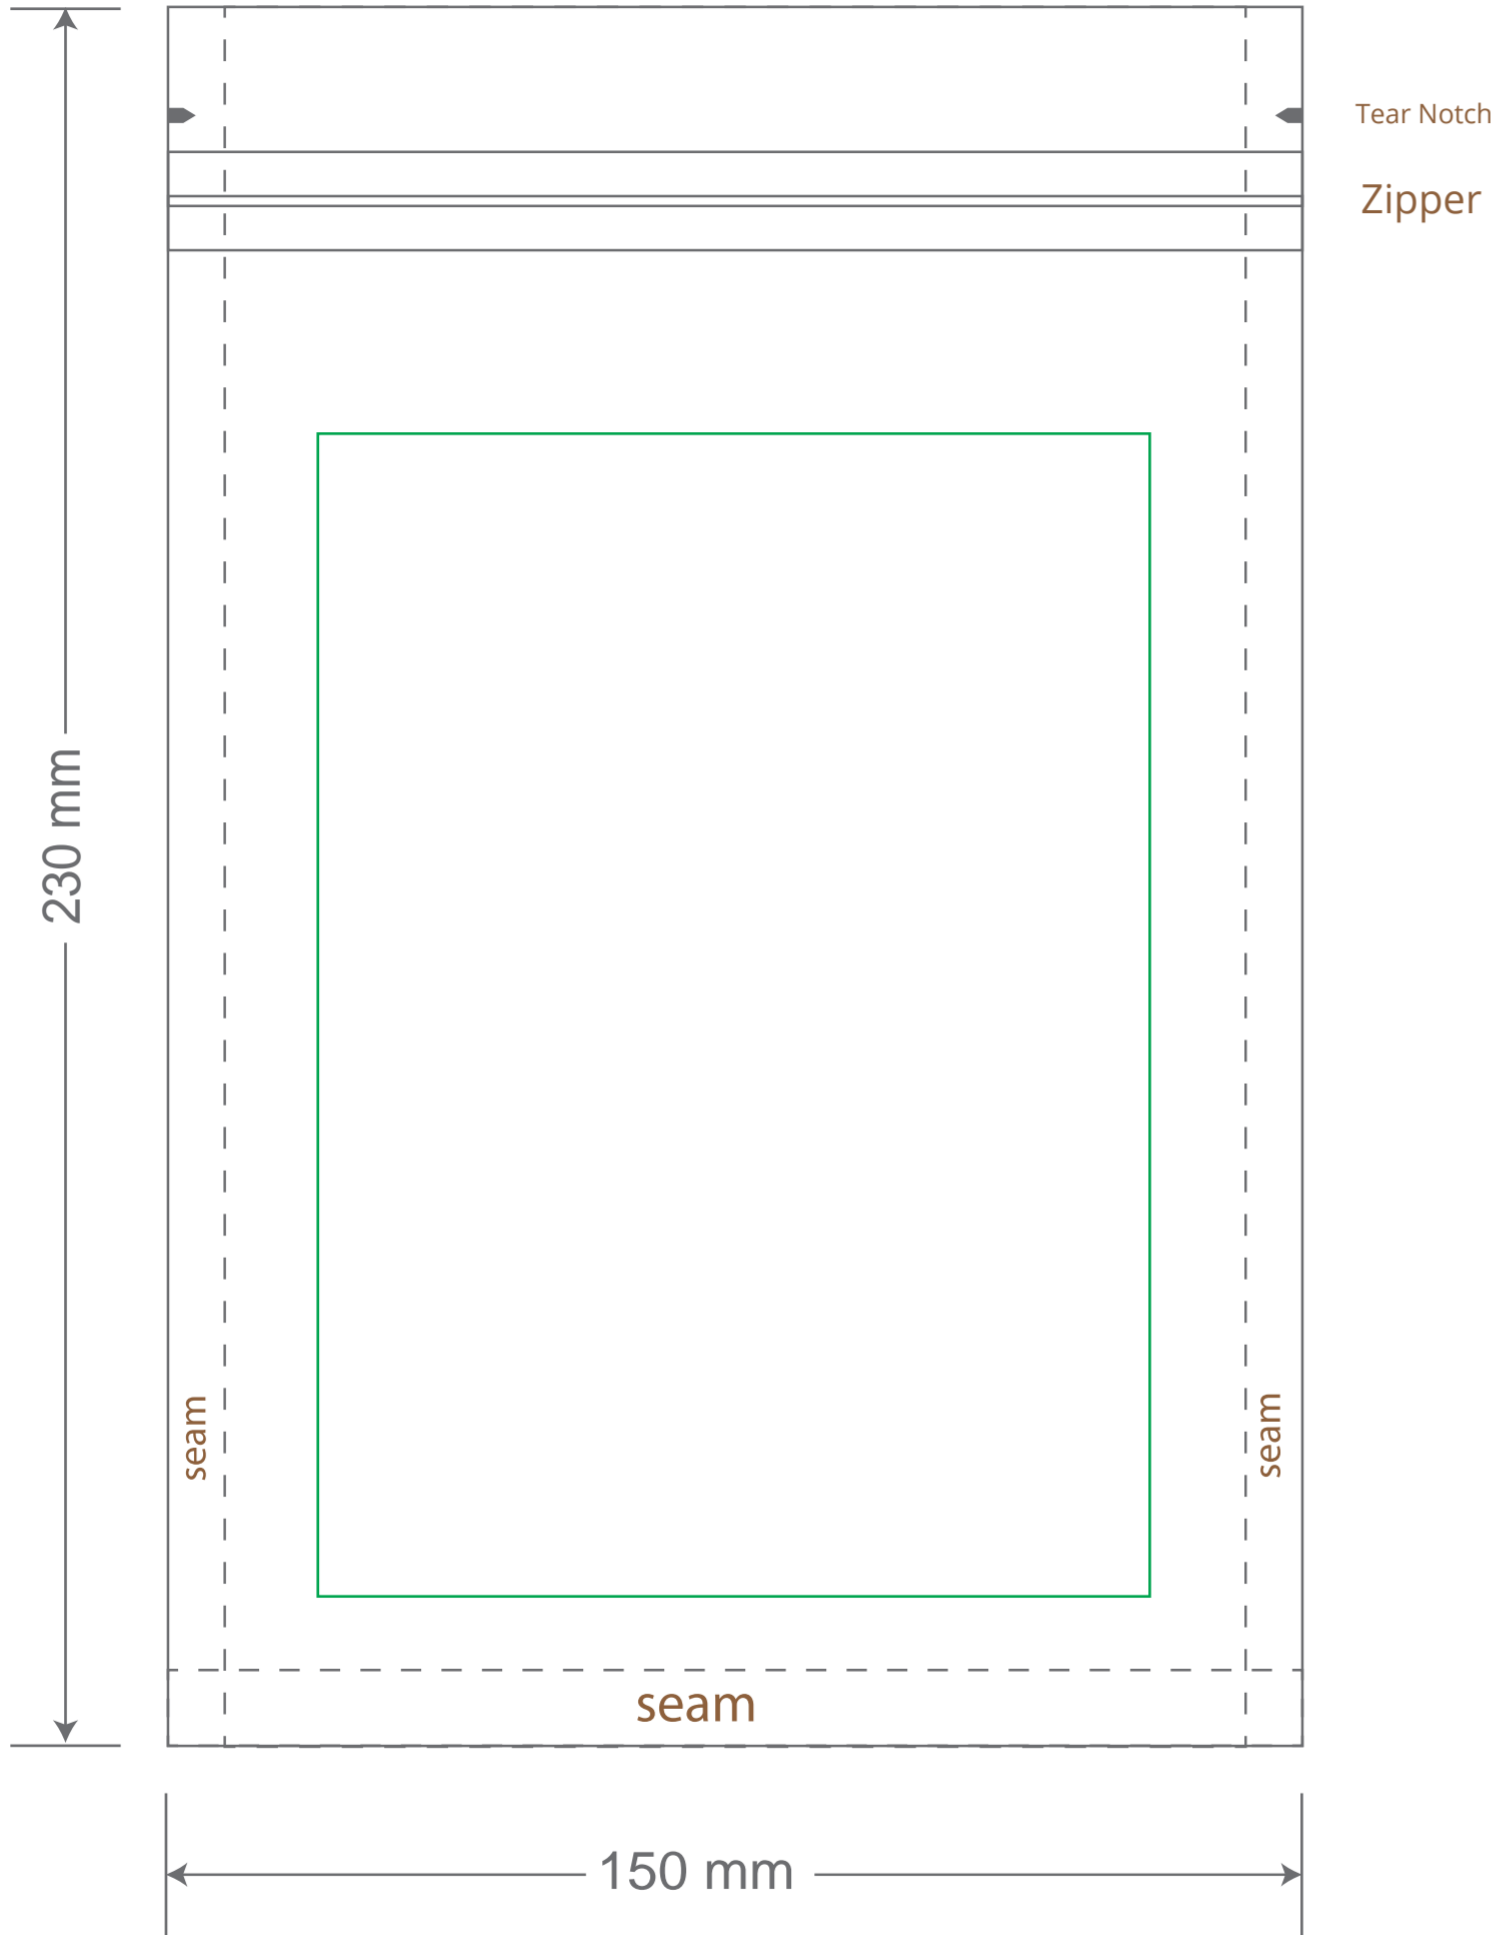

Front

Back

Green area is the bag area is the printing area, artwork with at most 2 colors for silkscreen printing.

Note: In Silkscreen printing Text font size must be bigger than 11pt can be clearly printed.