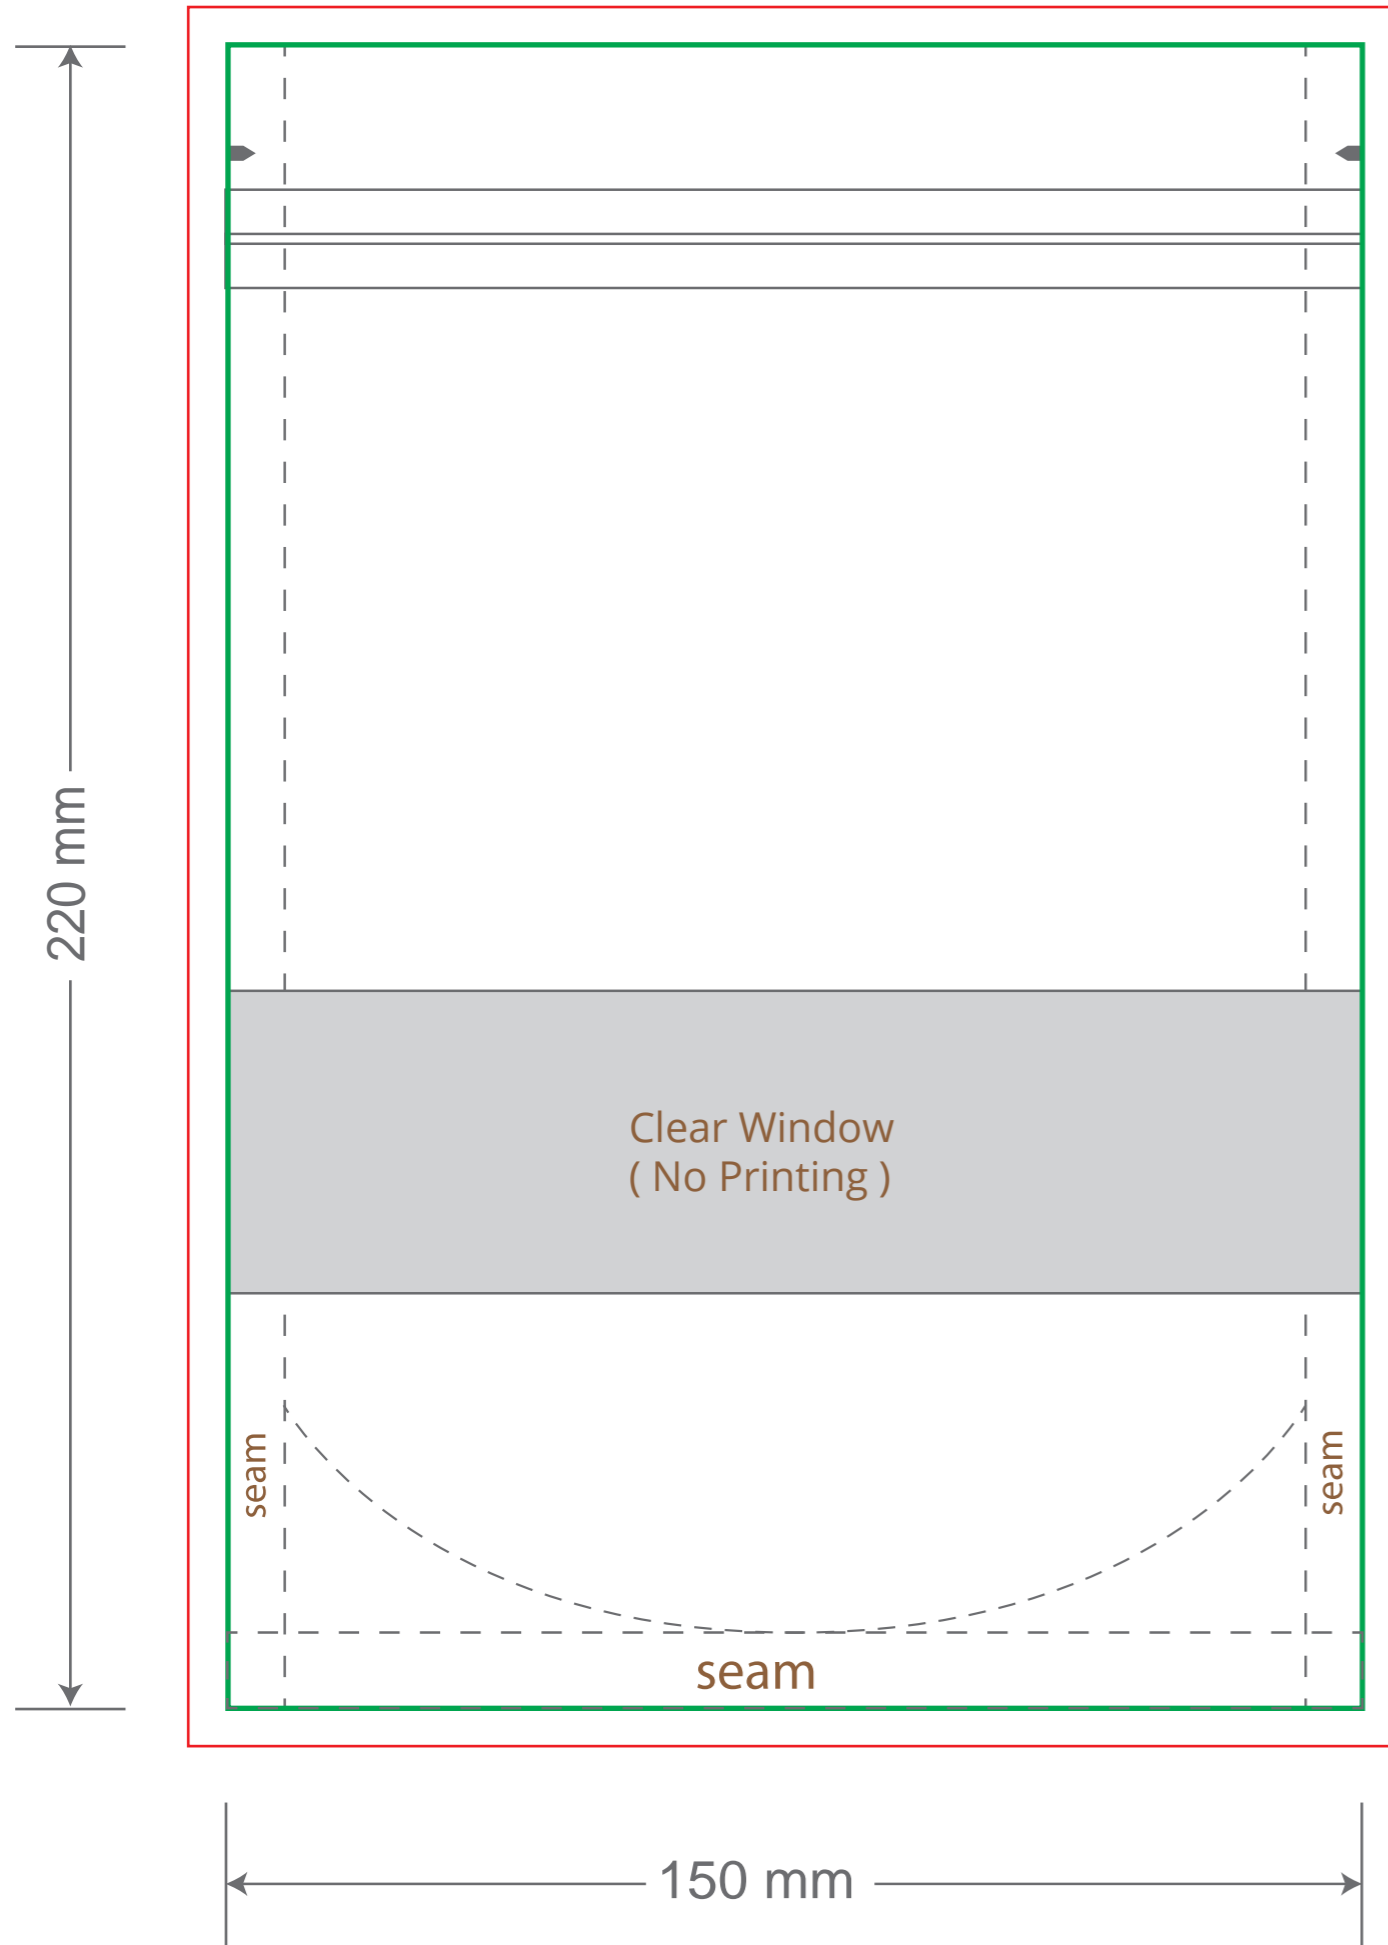

# Front

# Back

Green area is the bag area can with printing, except the window area.

Red area is the bleed area, please extend your artwork outside the green area within the red area.