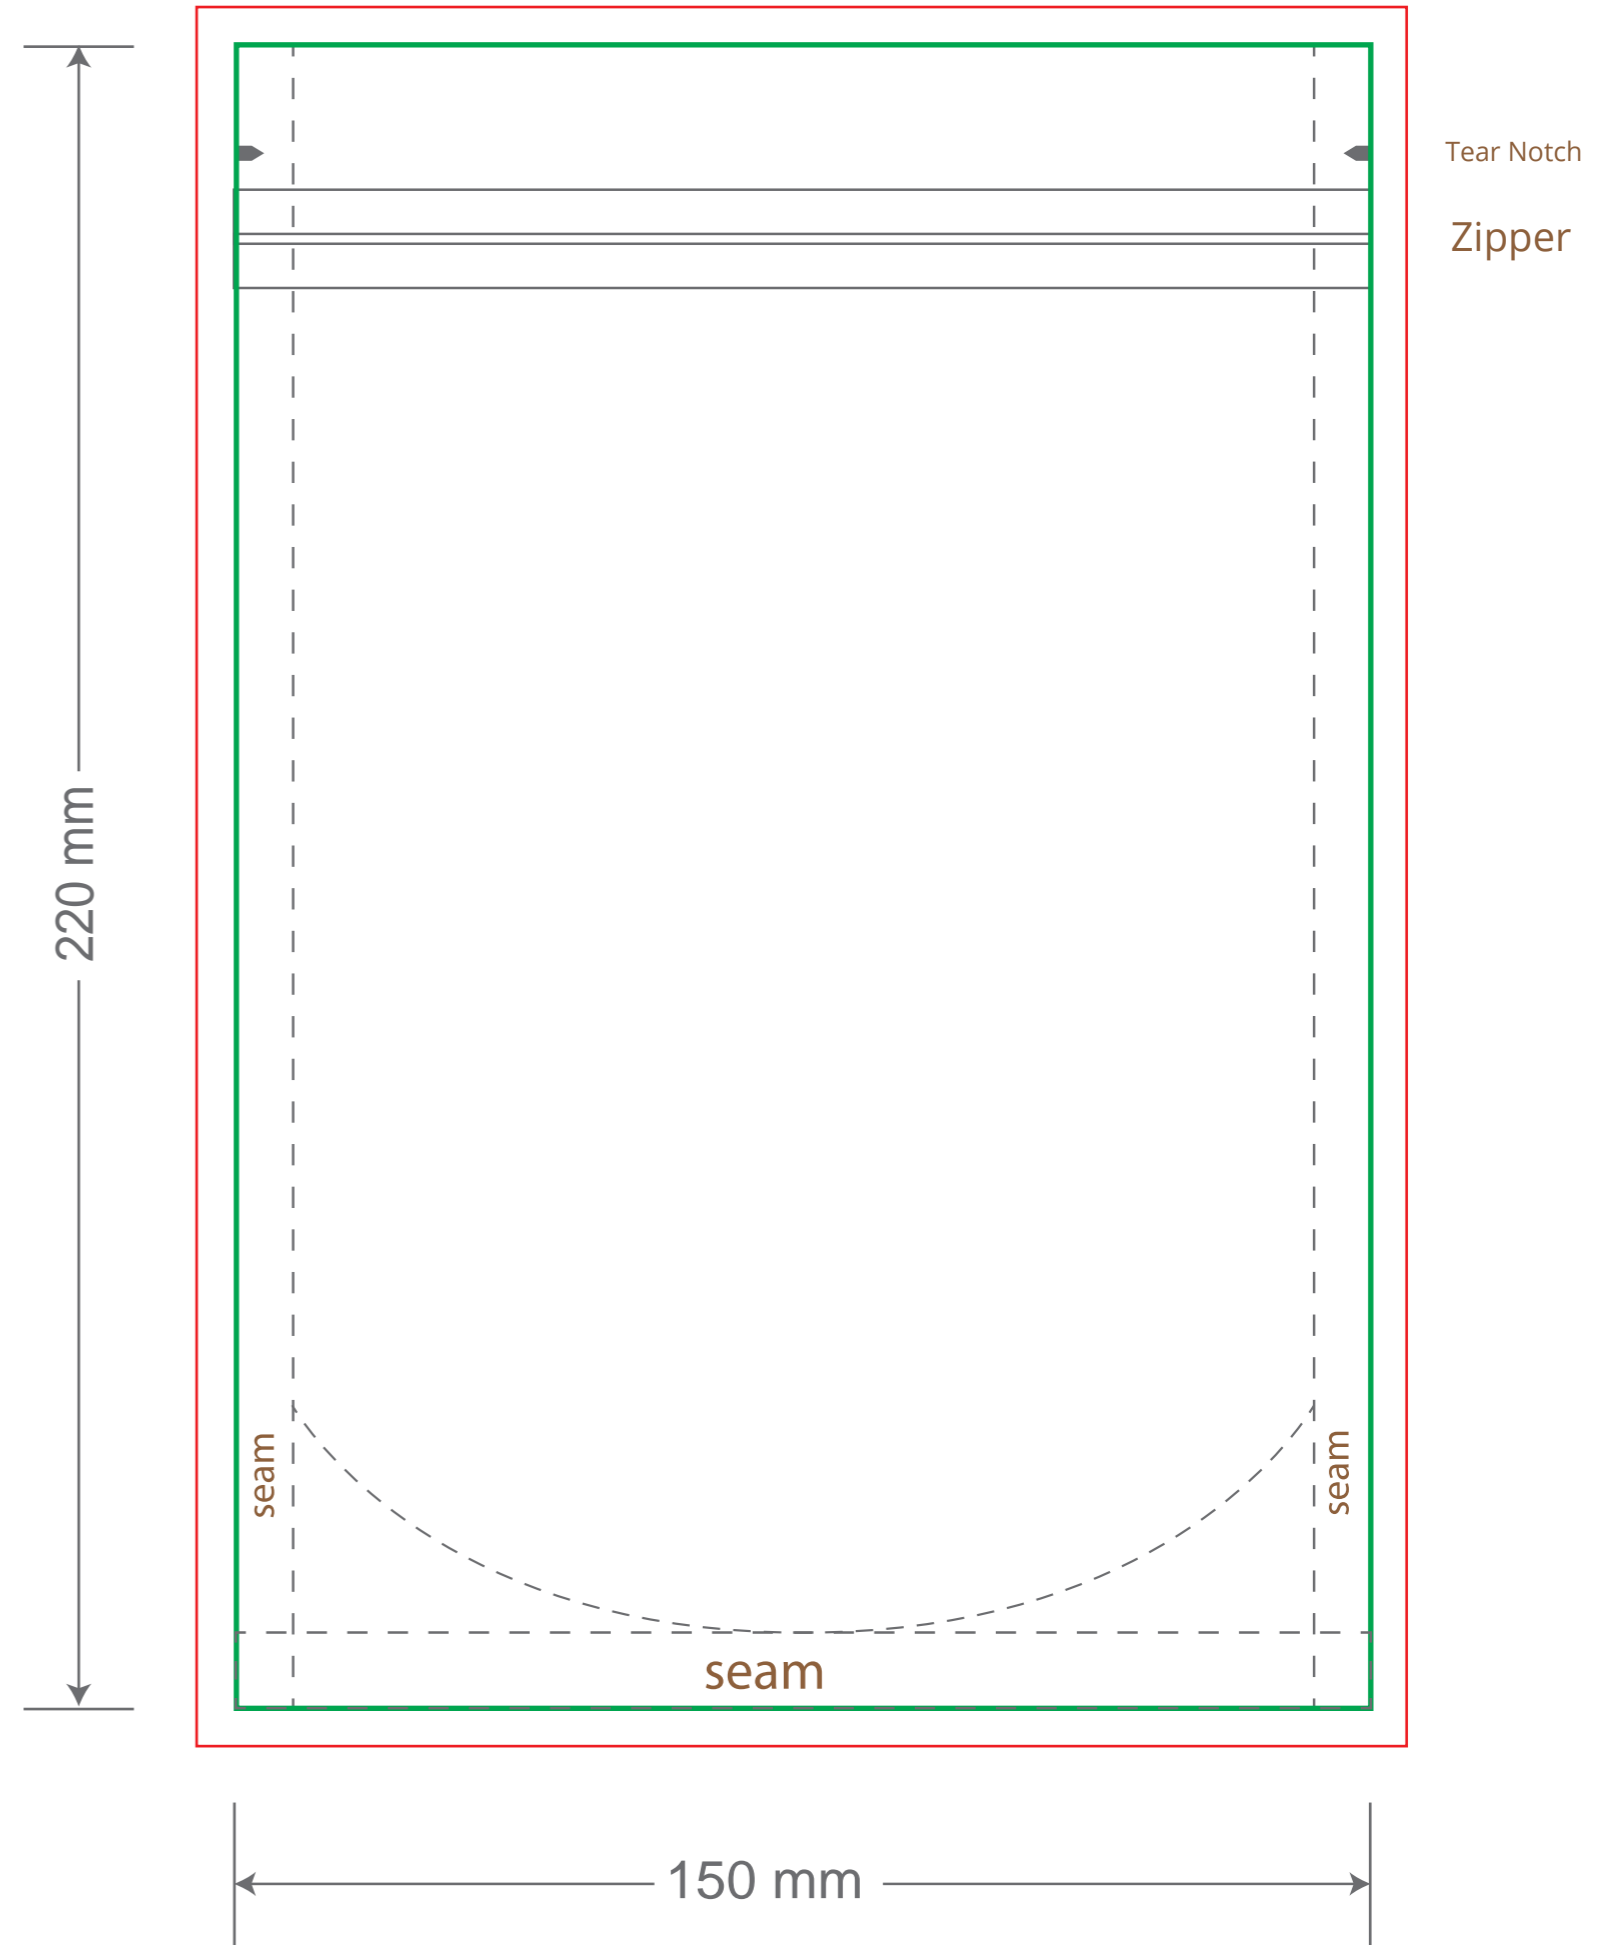

# Front

# Back

Green area is the bag area can with printing, except the window area.

Red area is the bleed area, please extend your artwork outside the green area within the red area.