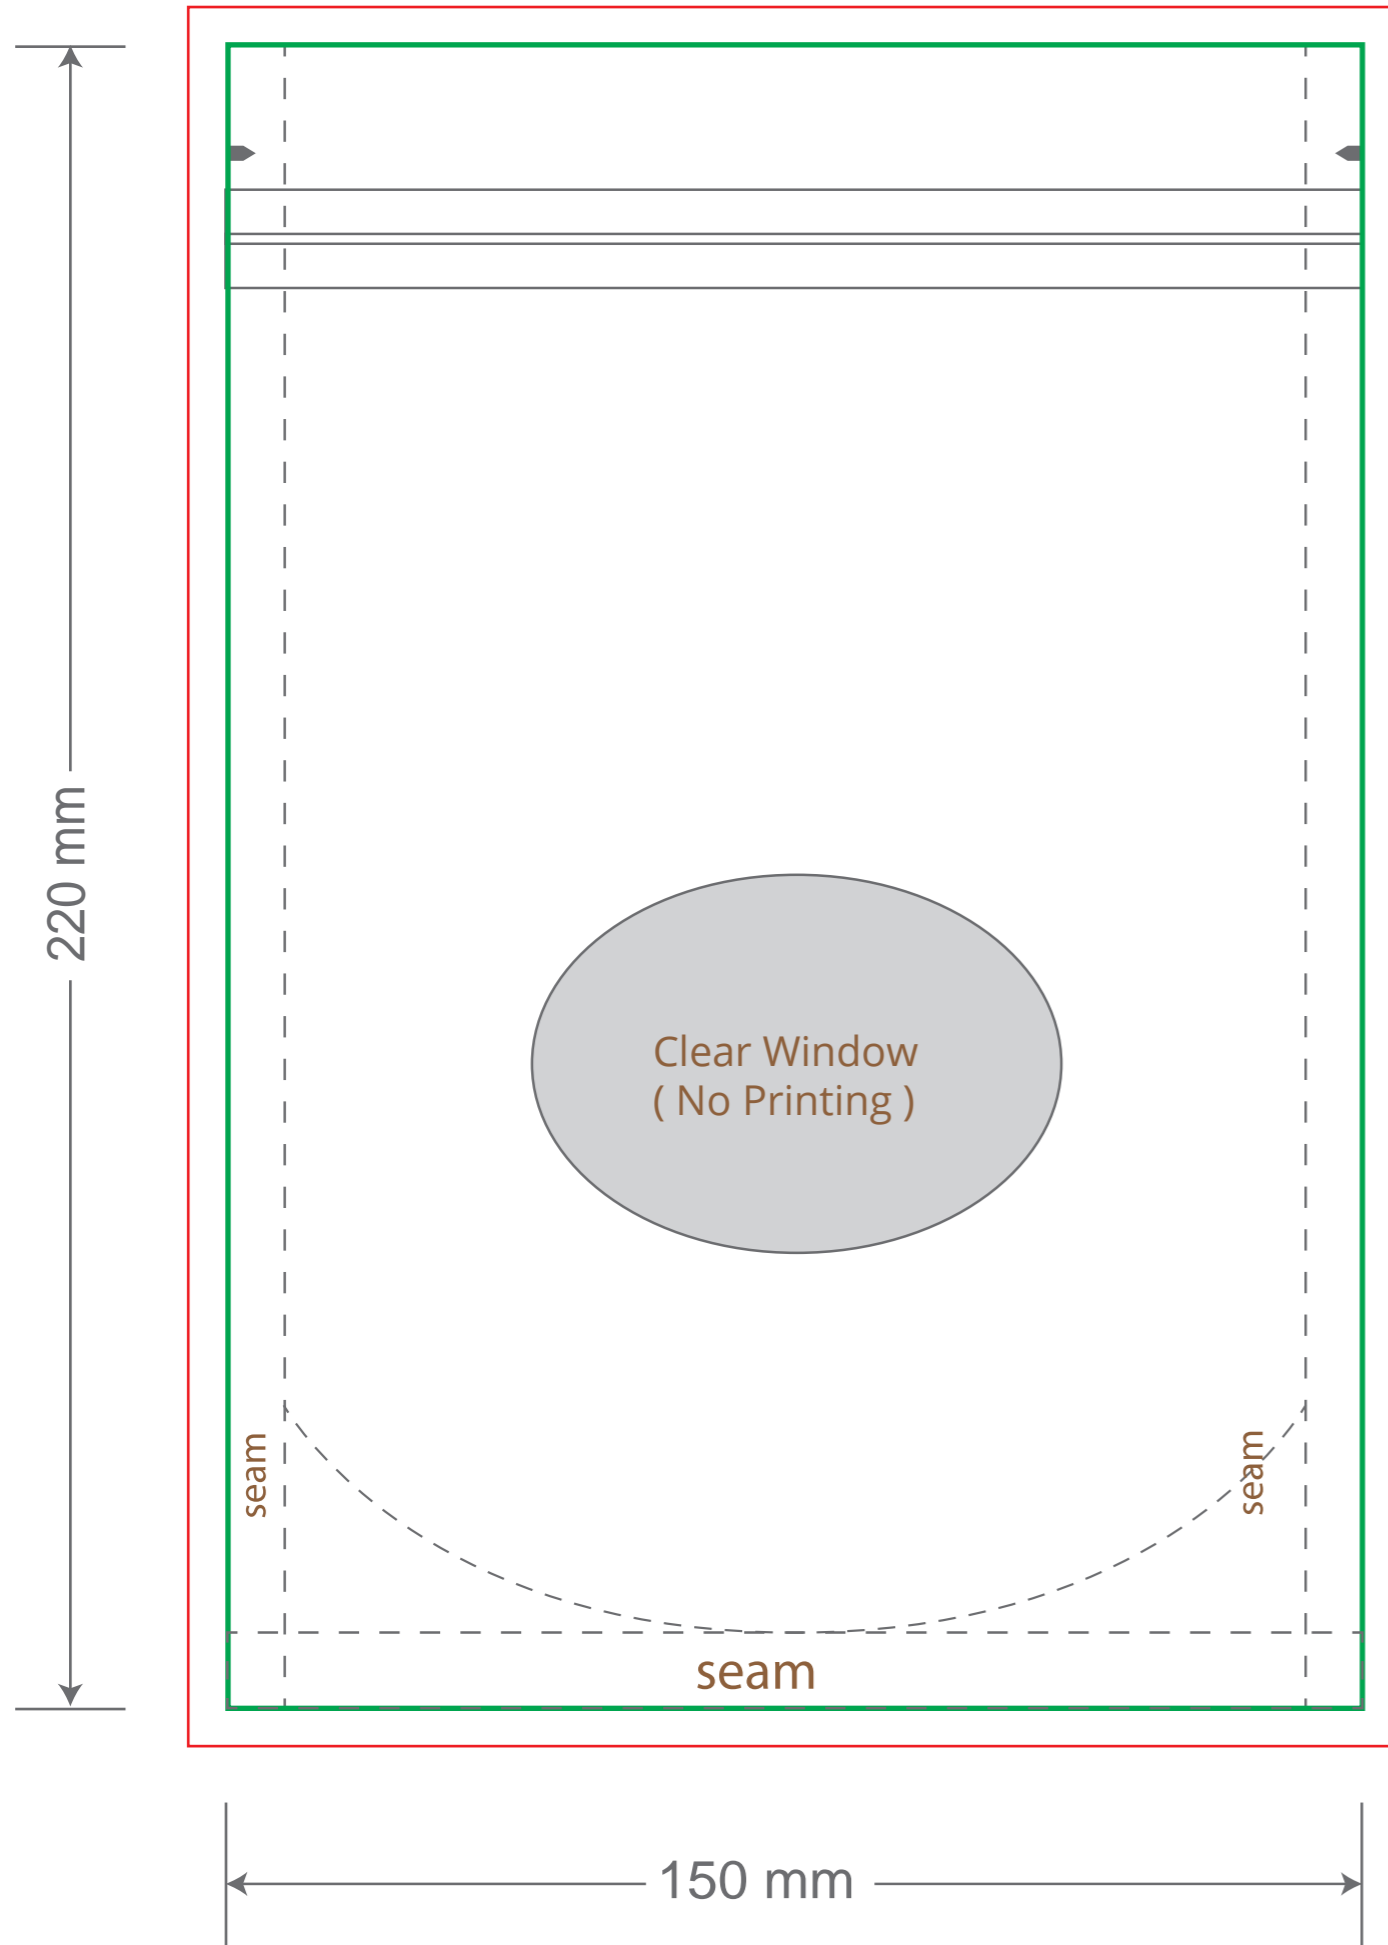

# Front

Tear Notch  
Zipper

# Back

Tear Notch  
Zipper

Green area is the bag area can with printing, except the window area.

Red area is the bleed area, please extend your artwork outside the green area within the red area.