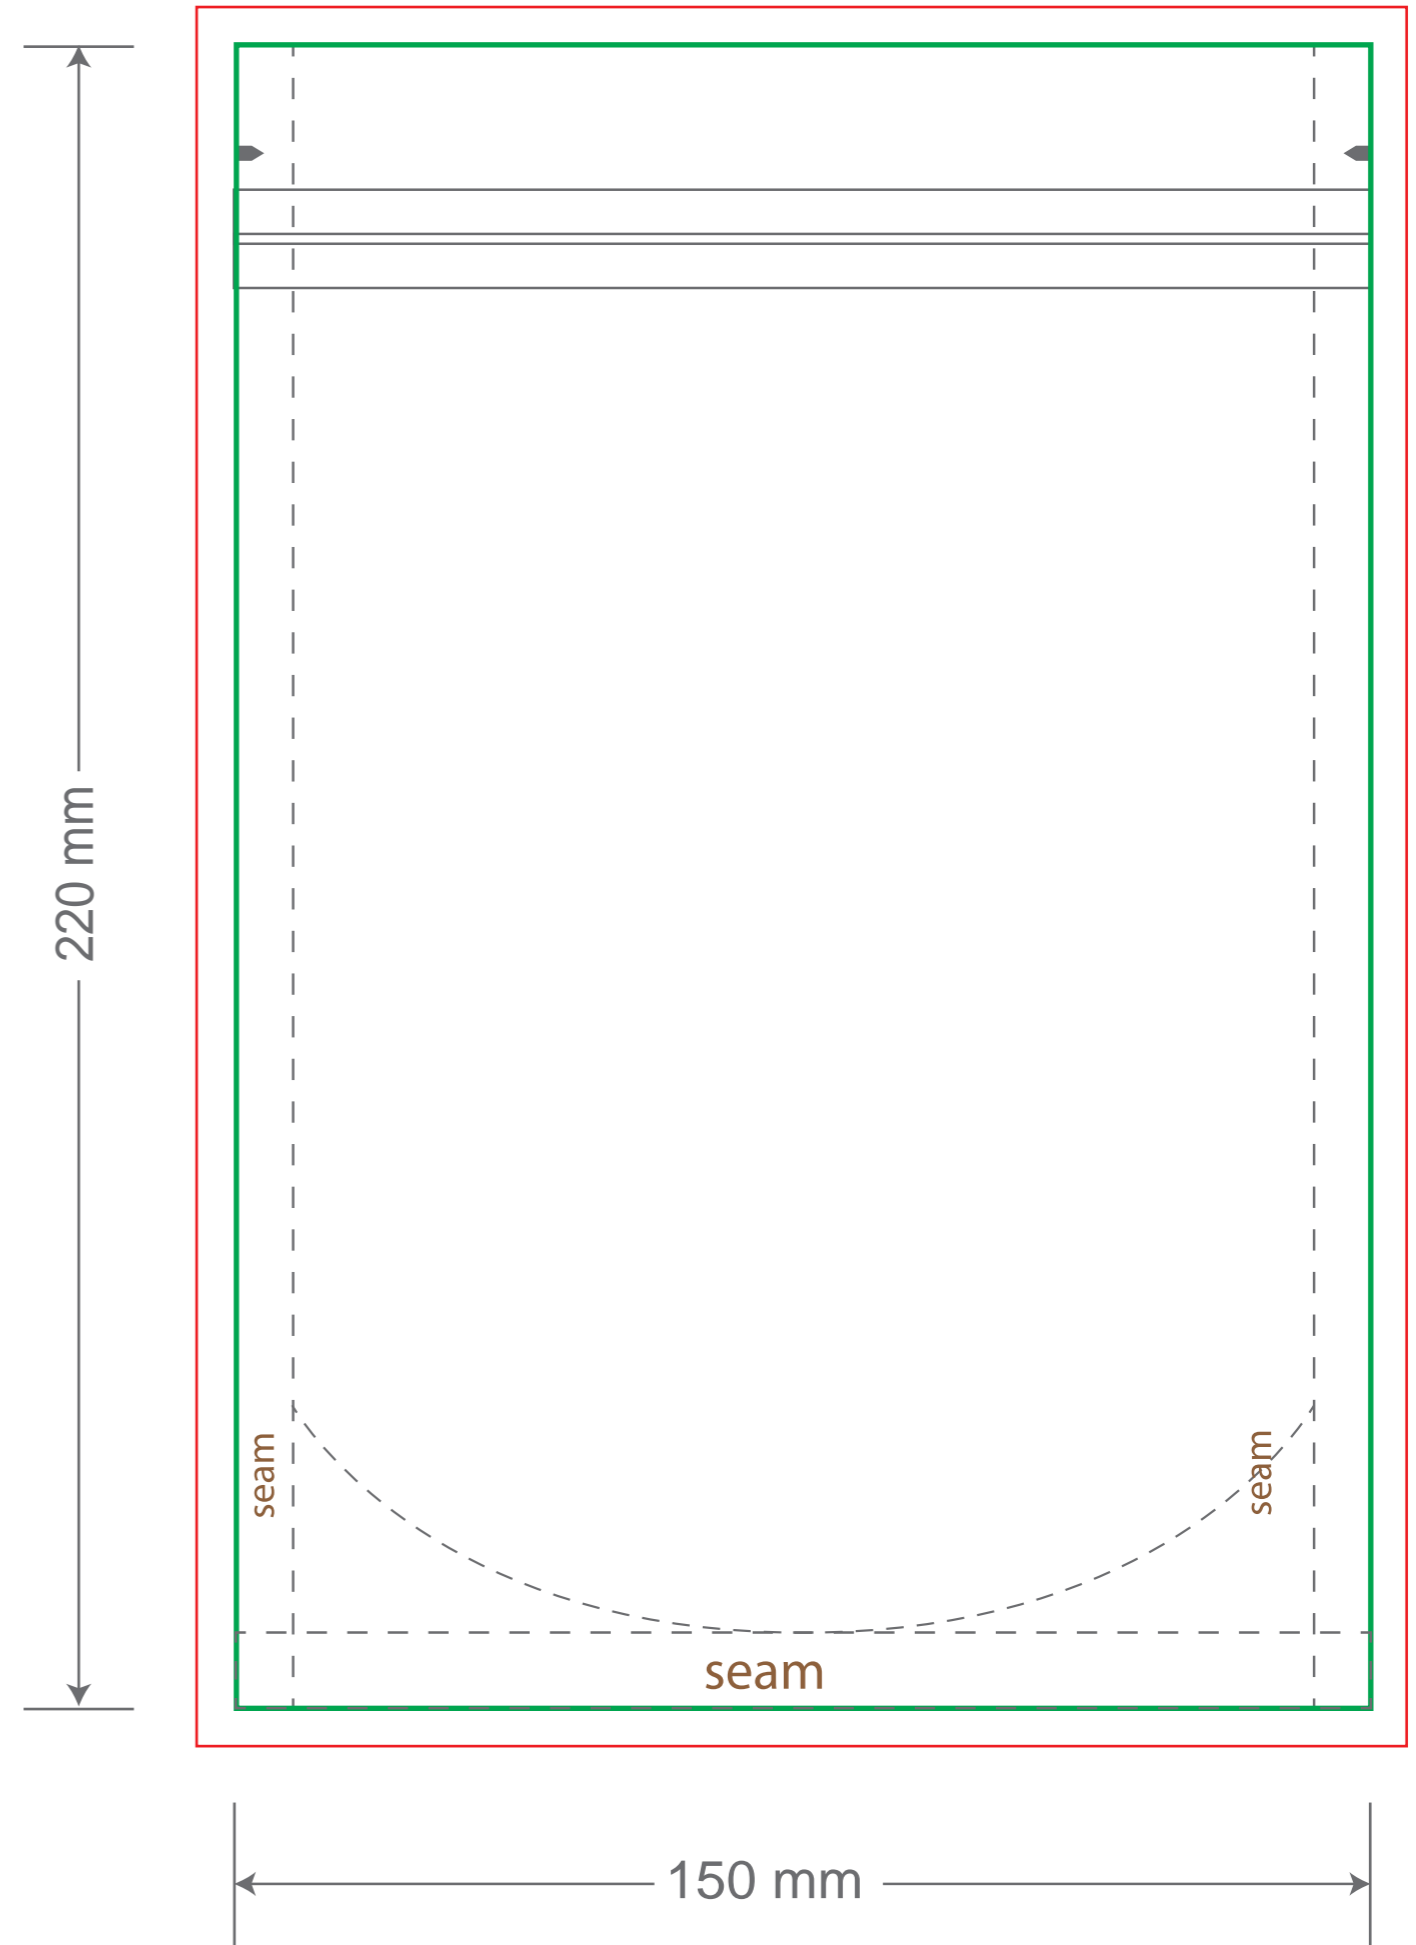

# Front

Tear Notch  
Zipper

# Back

Tear Notch  
Zipper

Green area is the bag area can with printing, except the window area.

Red area is the bleed area, please extend your artwork outside the green area within the red area.