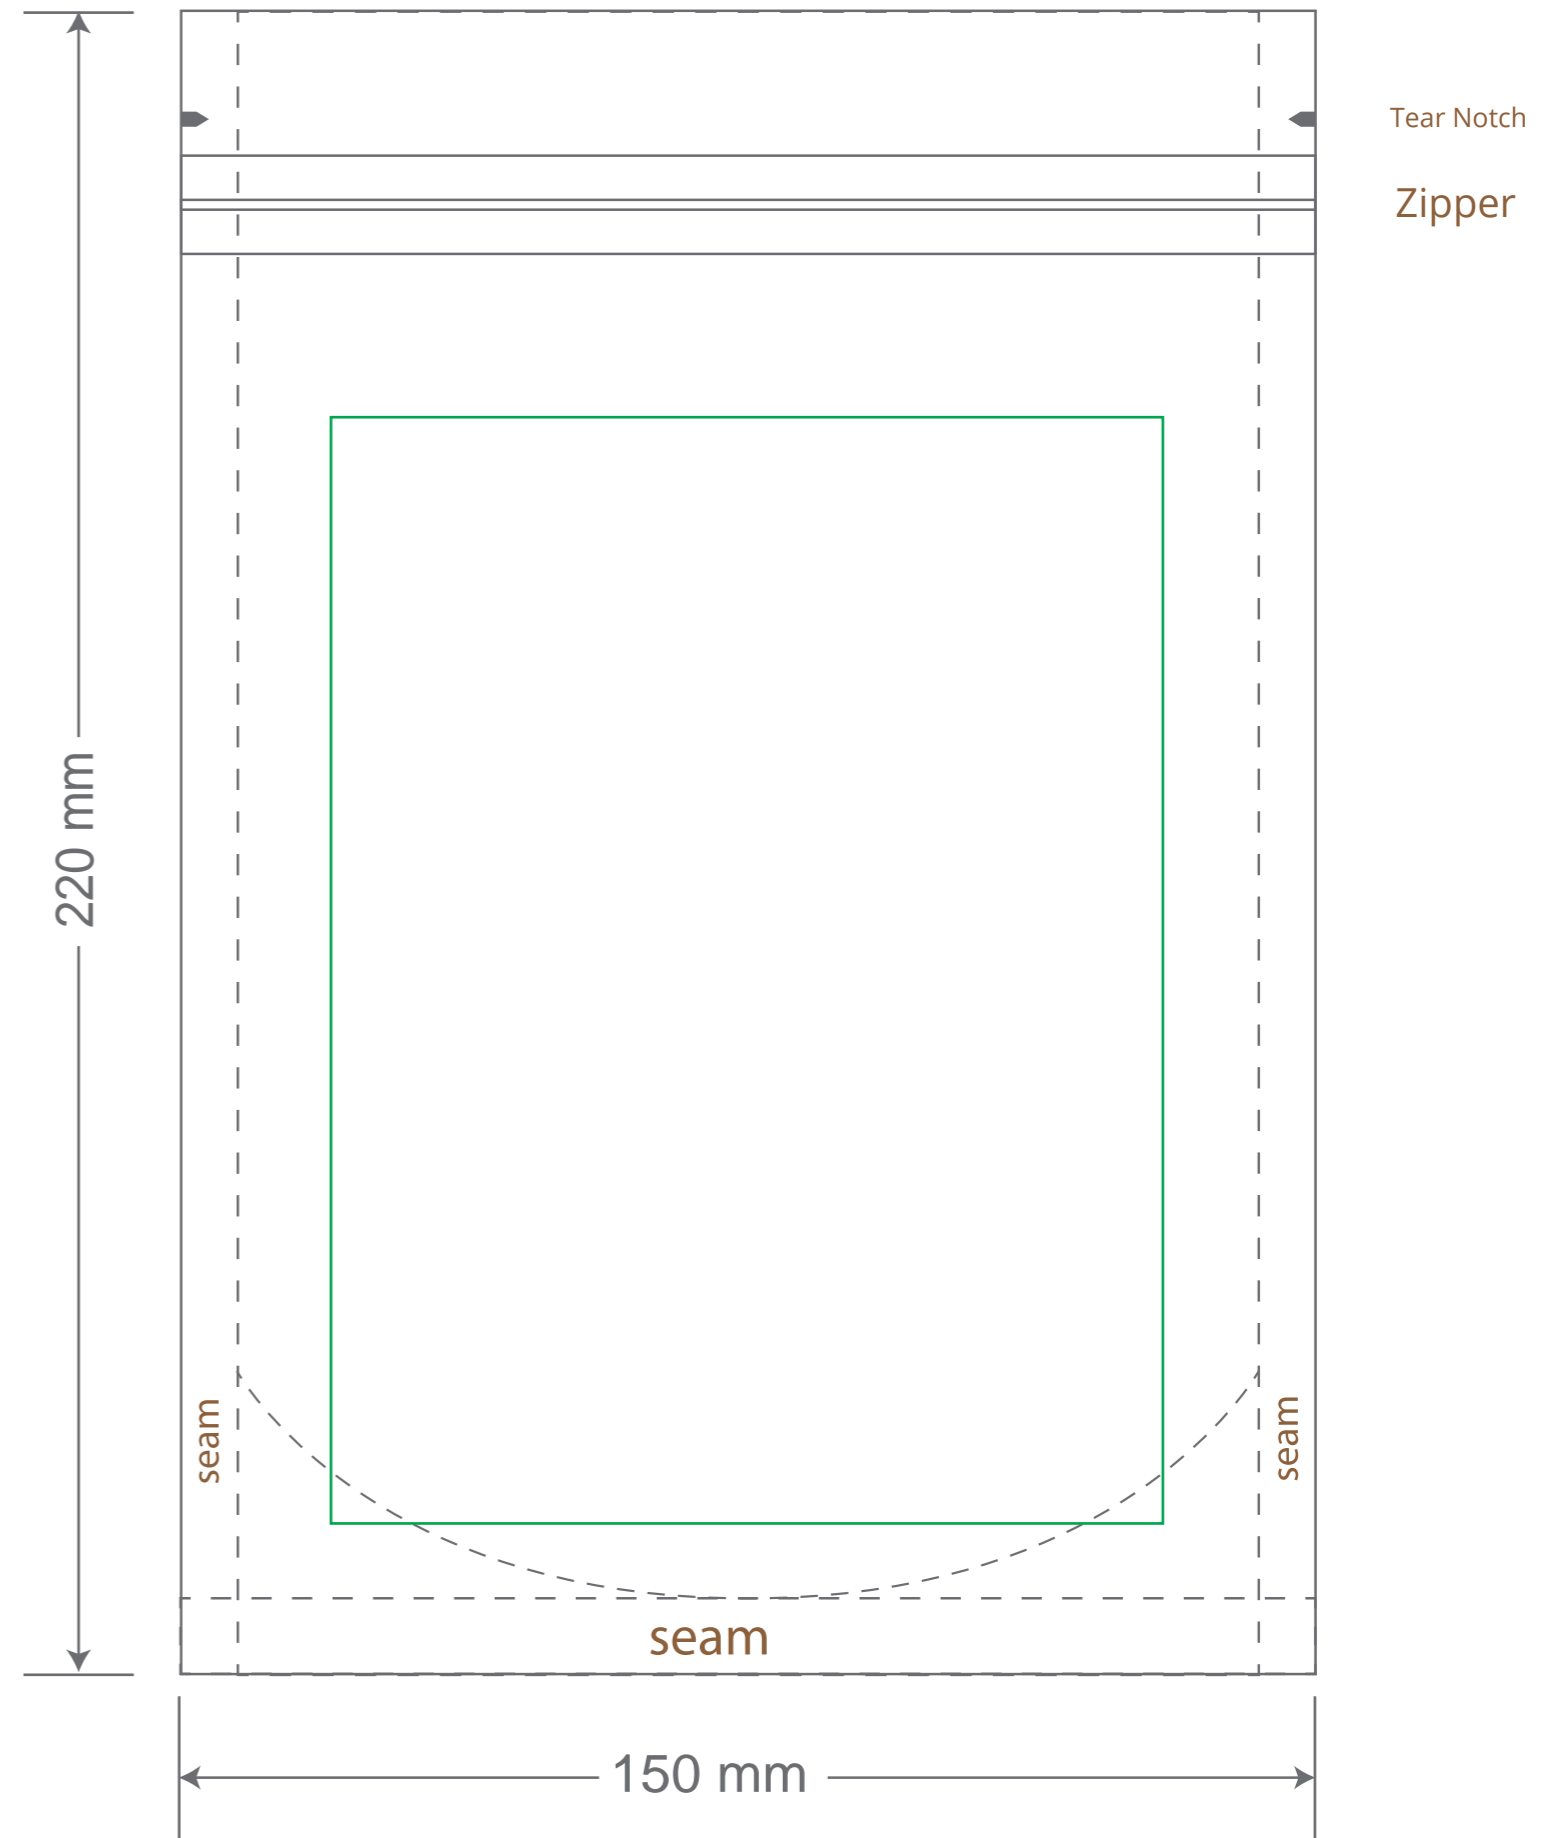

Front

Back

Green area is the bag area is the printing area, artwork with at most 2 colors for silkscreen printing.

Note: In Silkscreen printing Text font size must be bigger than 11pt can be clearly printed.