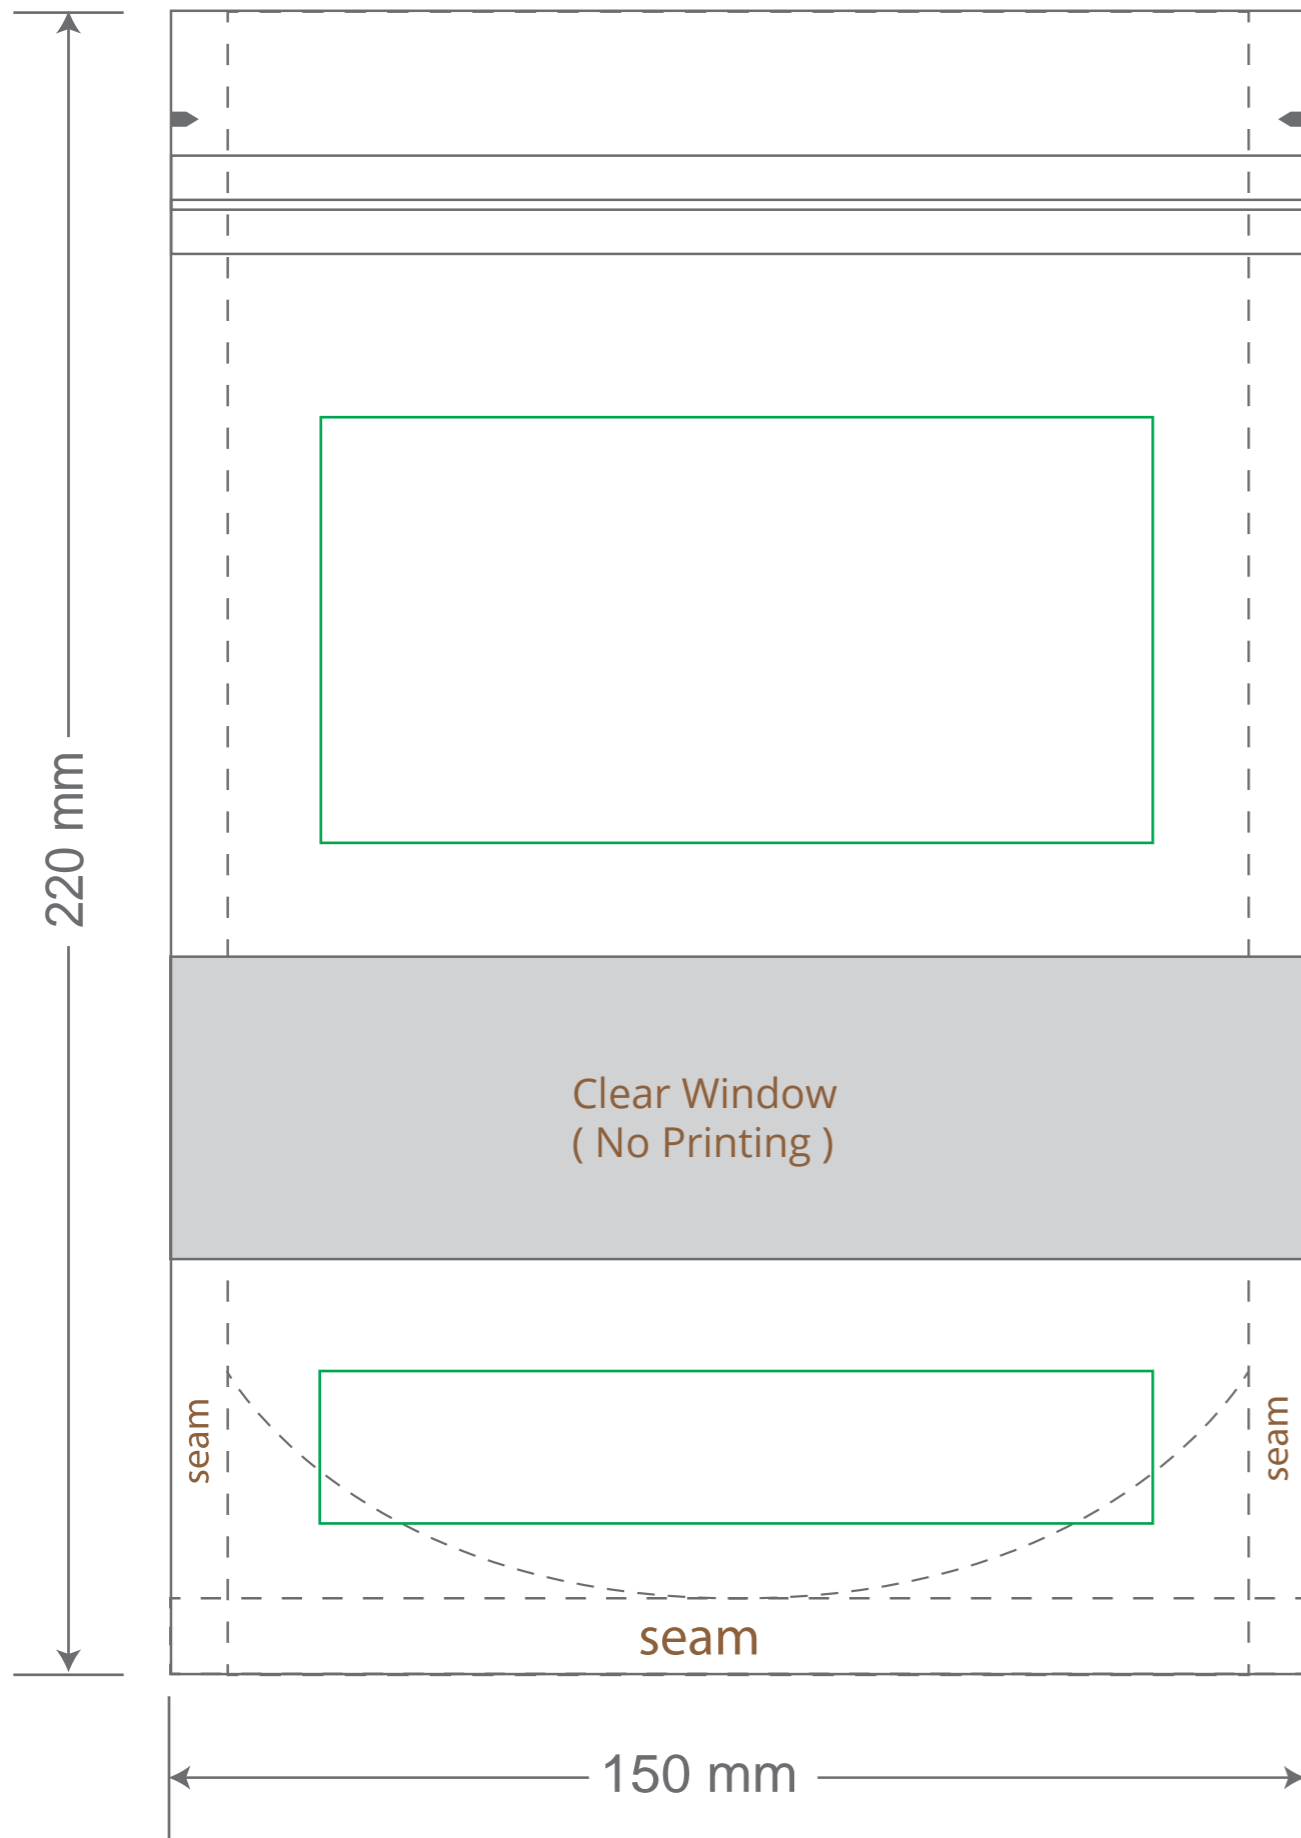

Front

Back

Green area is the bag area is the printing area, artwork with at most 2 colors for silkscreen printing.

Note: In Silkscreen printing Text font size must be bigger than 11pt can be clearly printed.