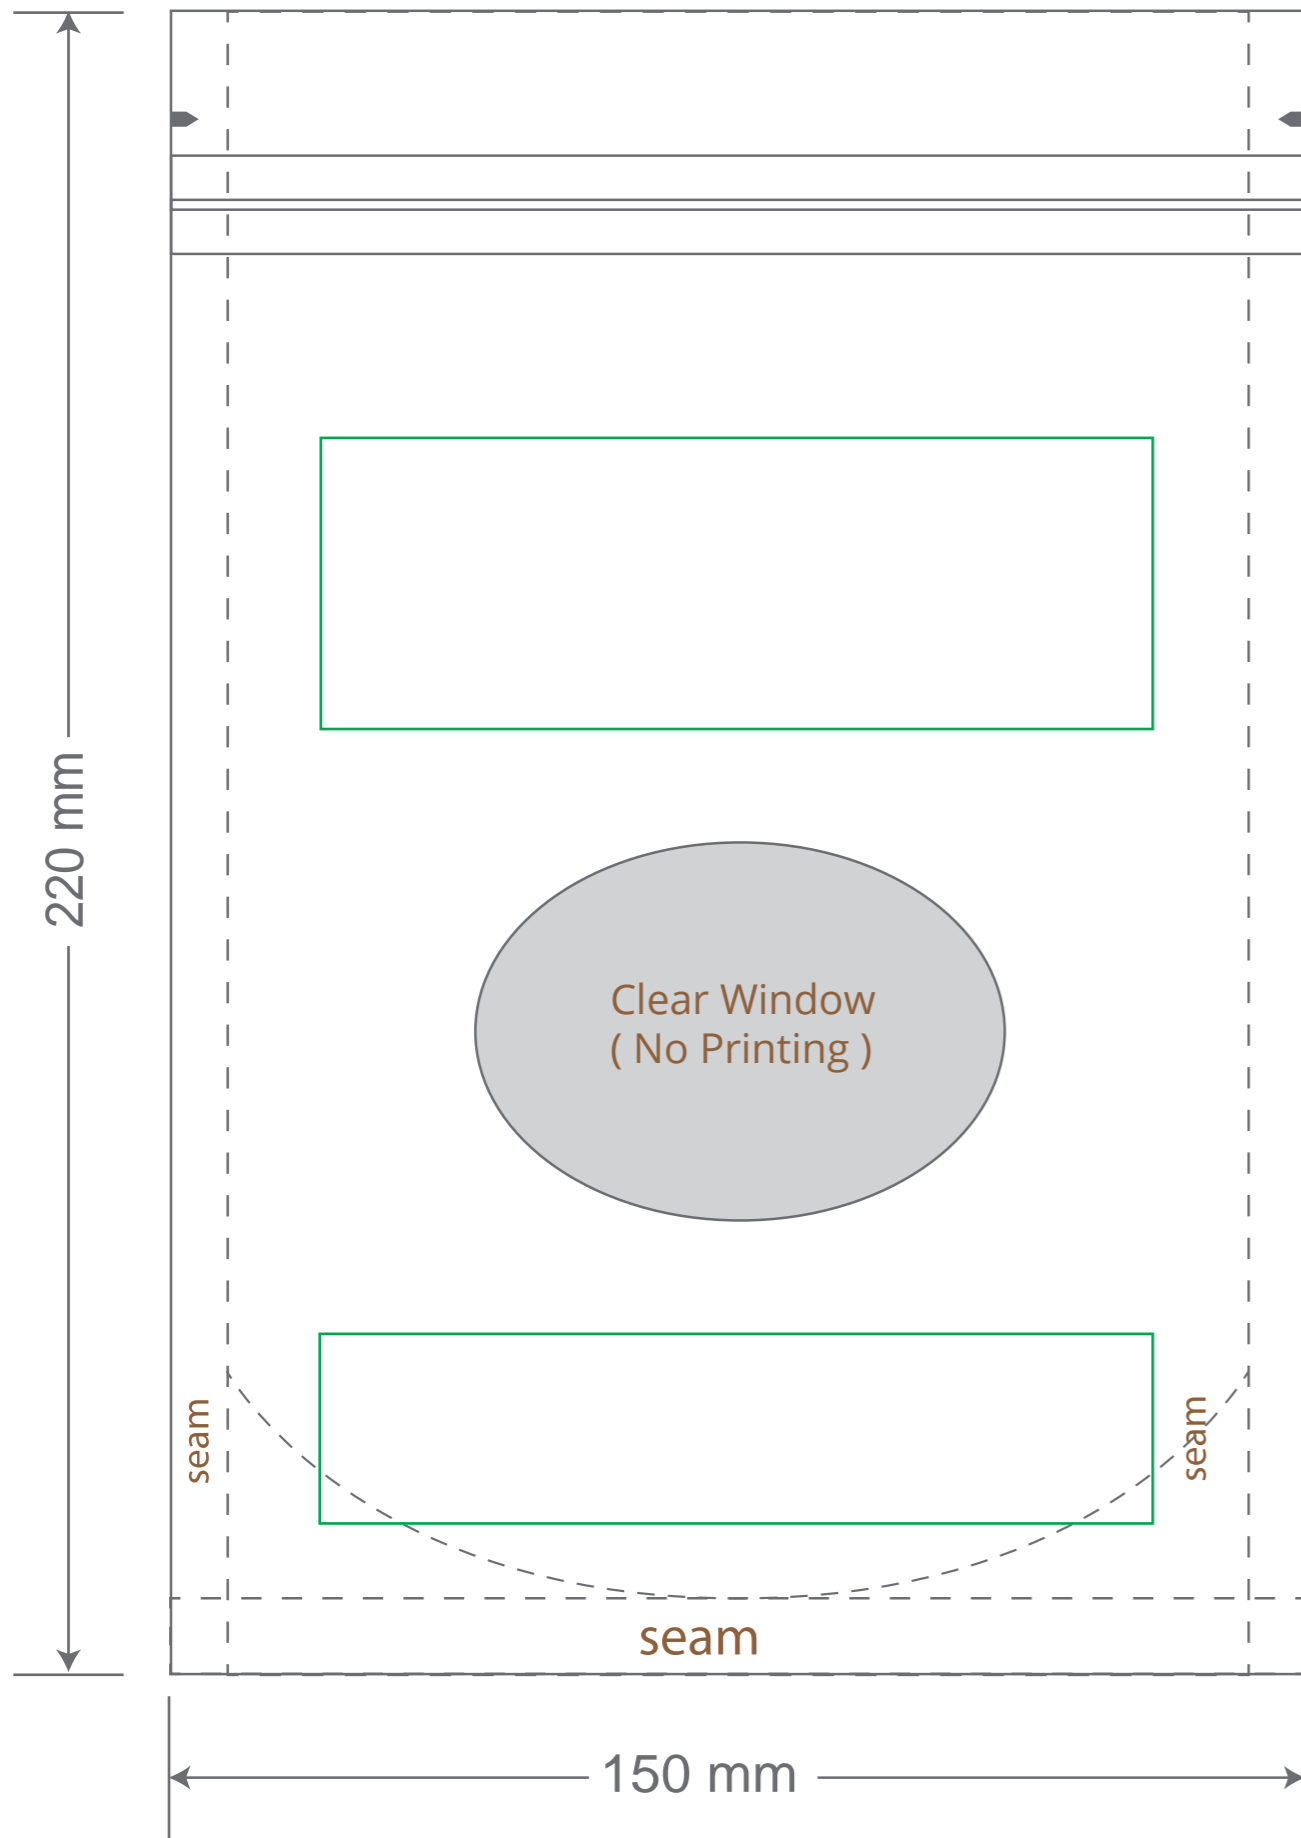

Front

Back

Green area is the bag area is the printing area, artwork with at most 2 colors for silkscreen printing.

Note: In Silkscreen printing Text font size must be bigger than 11pt can be clearly printed.