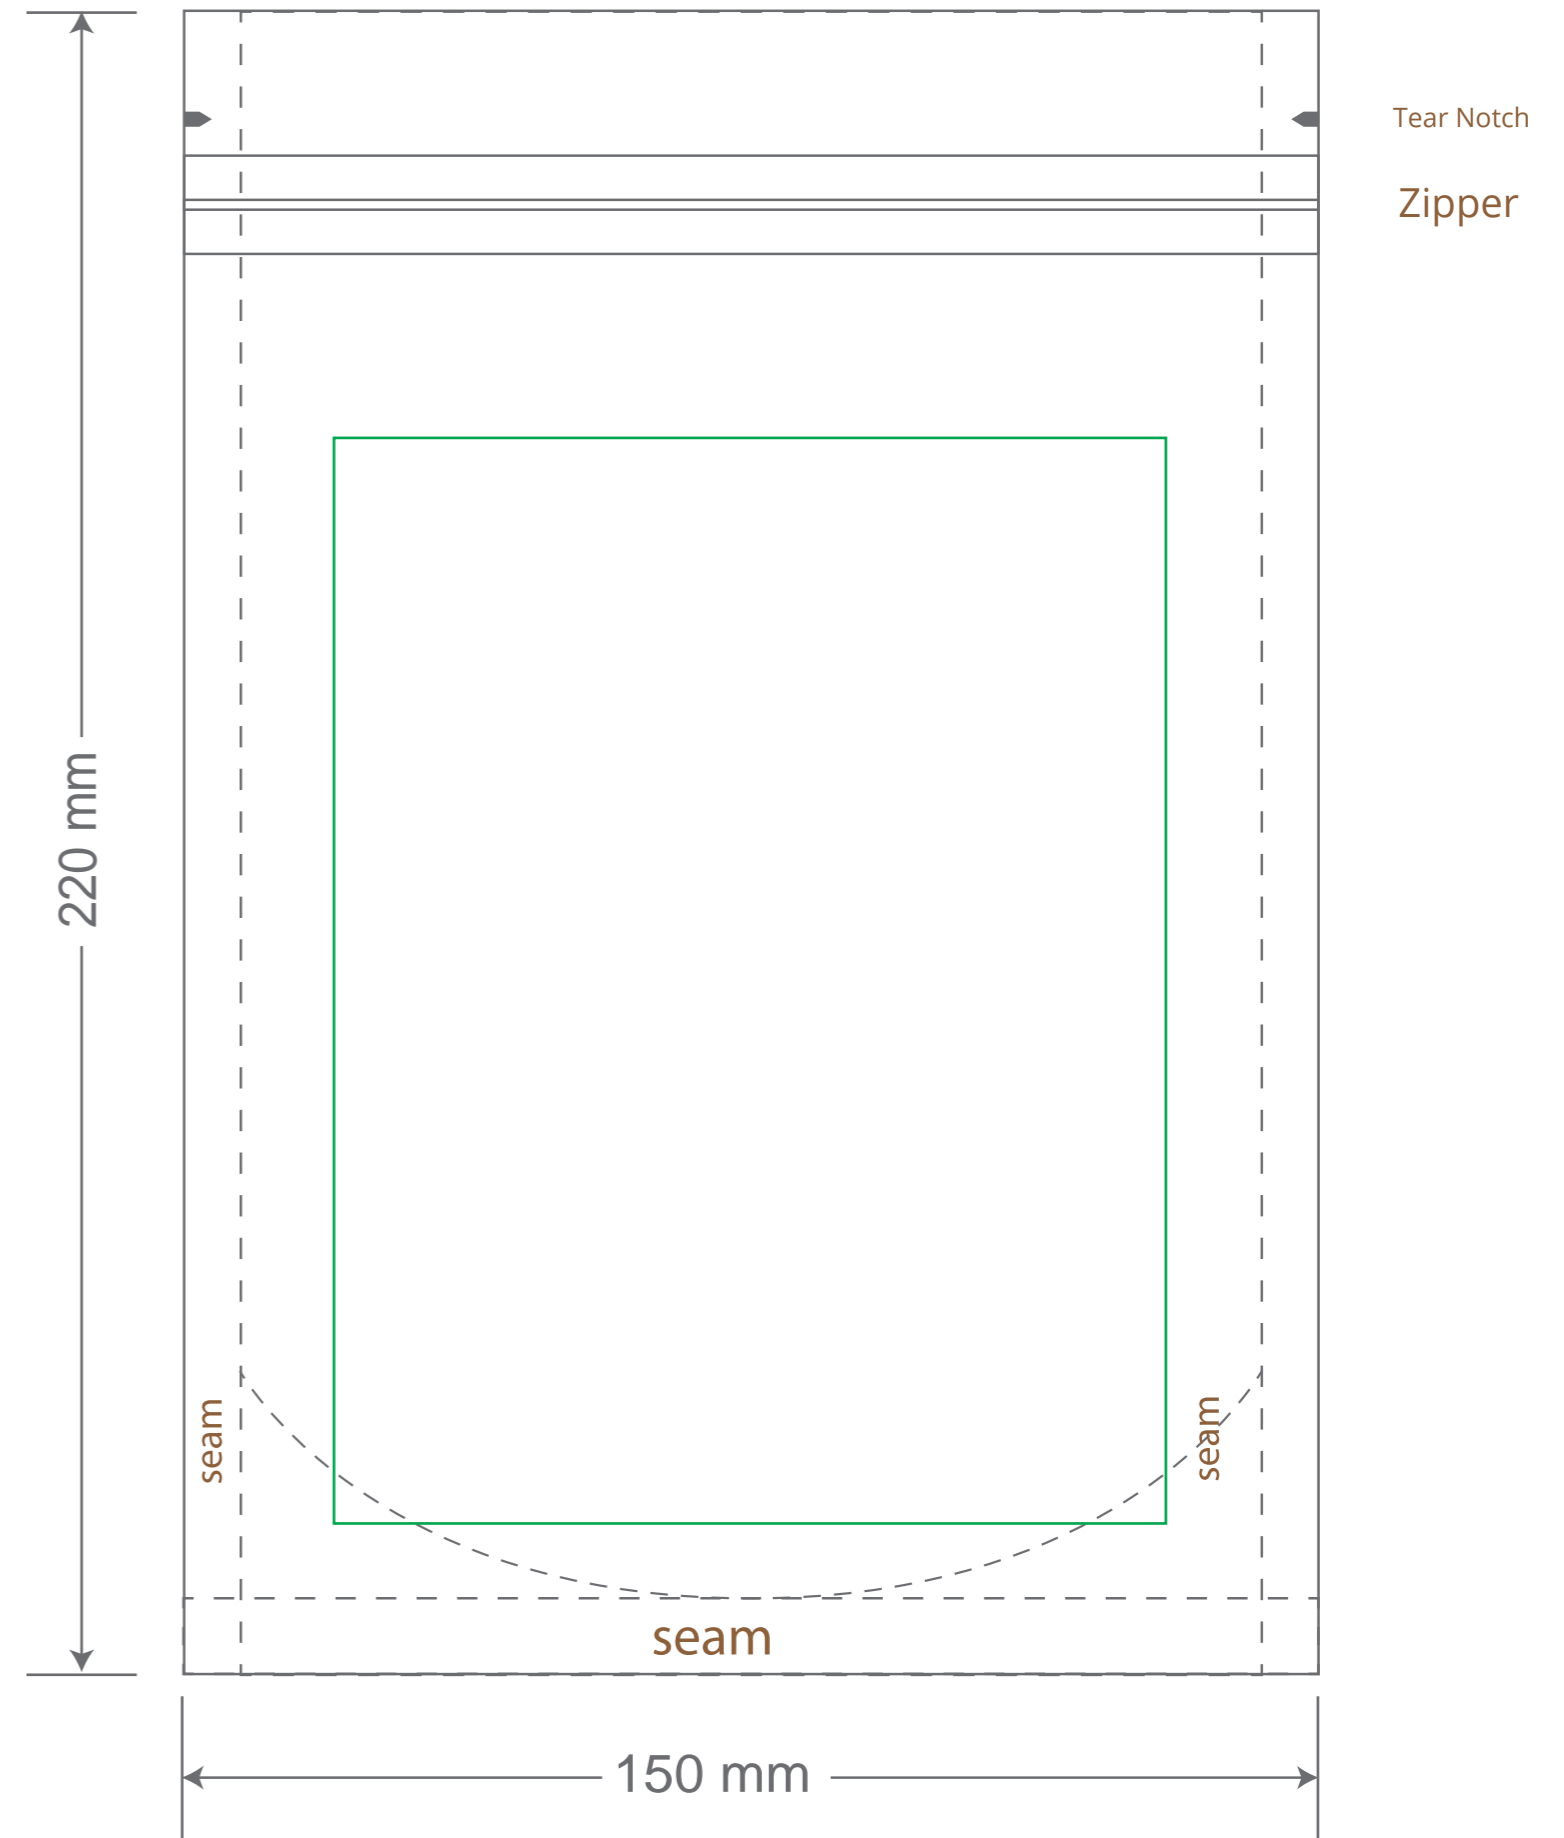

Front

Back

Green area is the bag area is the printing area, artwork with at most 2 colors for silkscreen printing.

Note: In Silkscreen printing Text font size must be bigger than 11pt can be clearly printed.