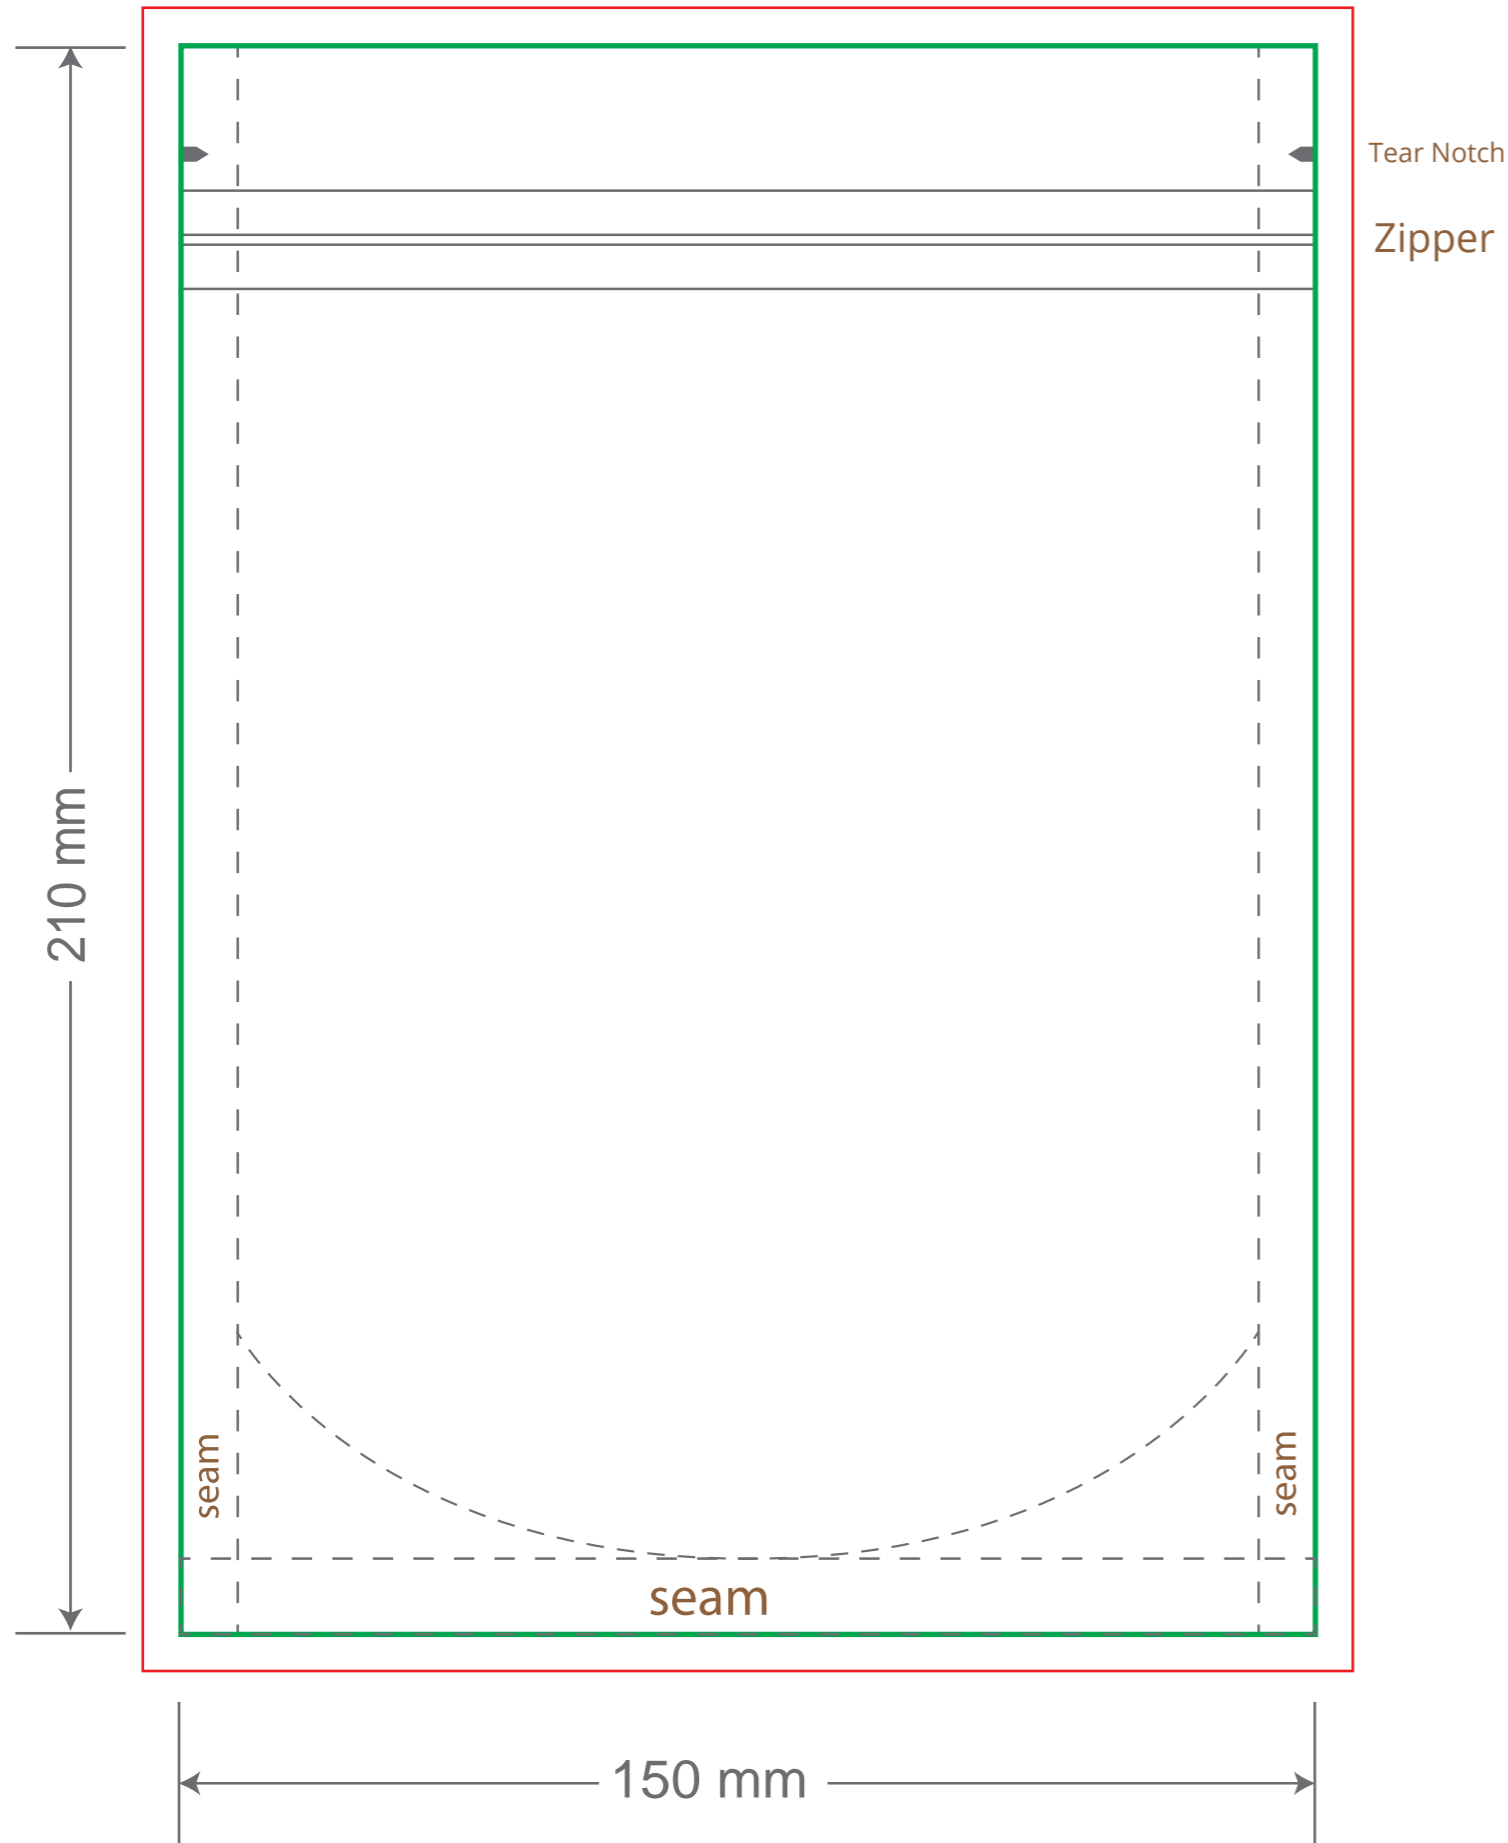

# Front

# Back

Green area is the bag area can with printing, except the window area.

Red area is the bleed area, please extend your artwork outside the green area within the red area.