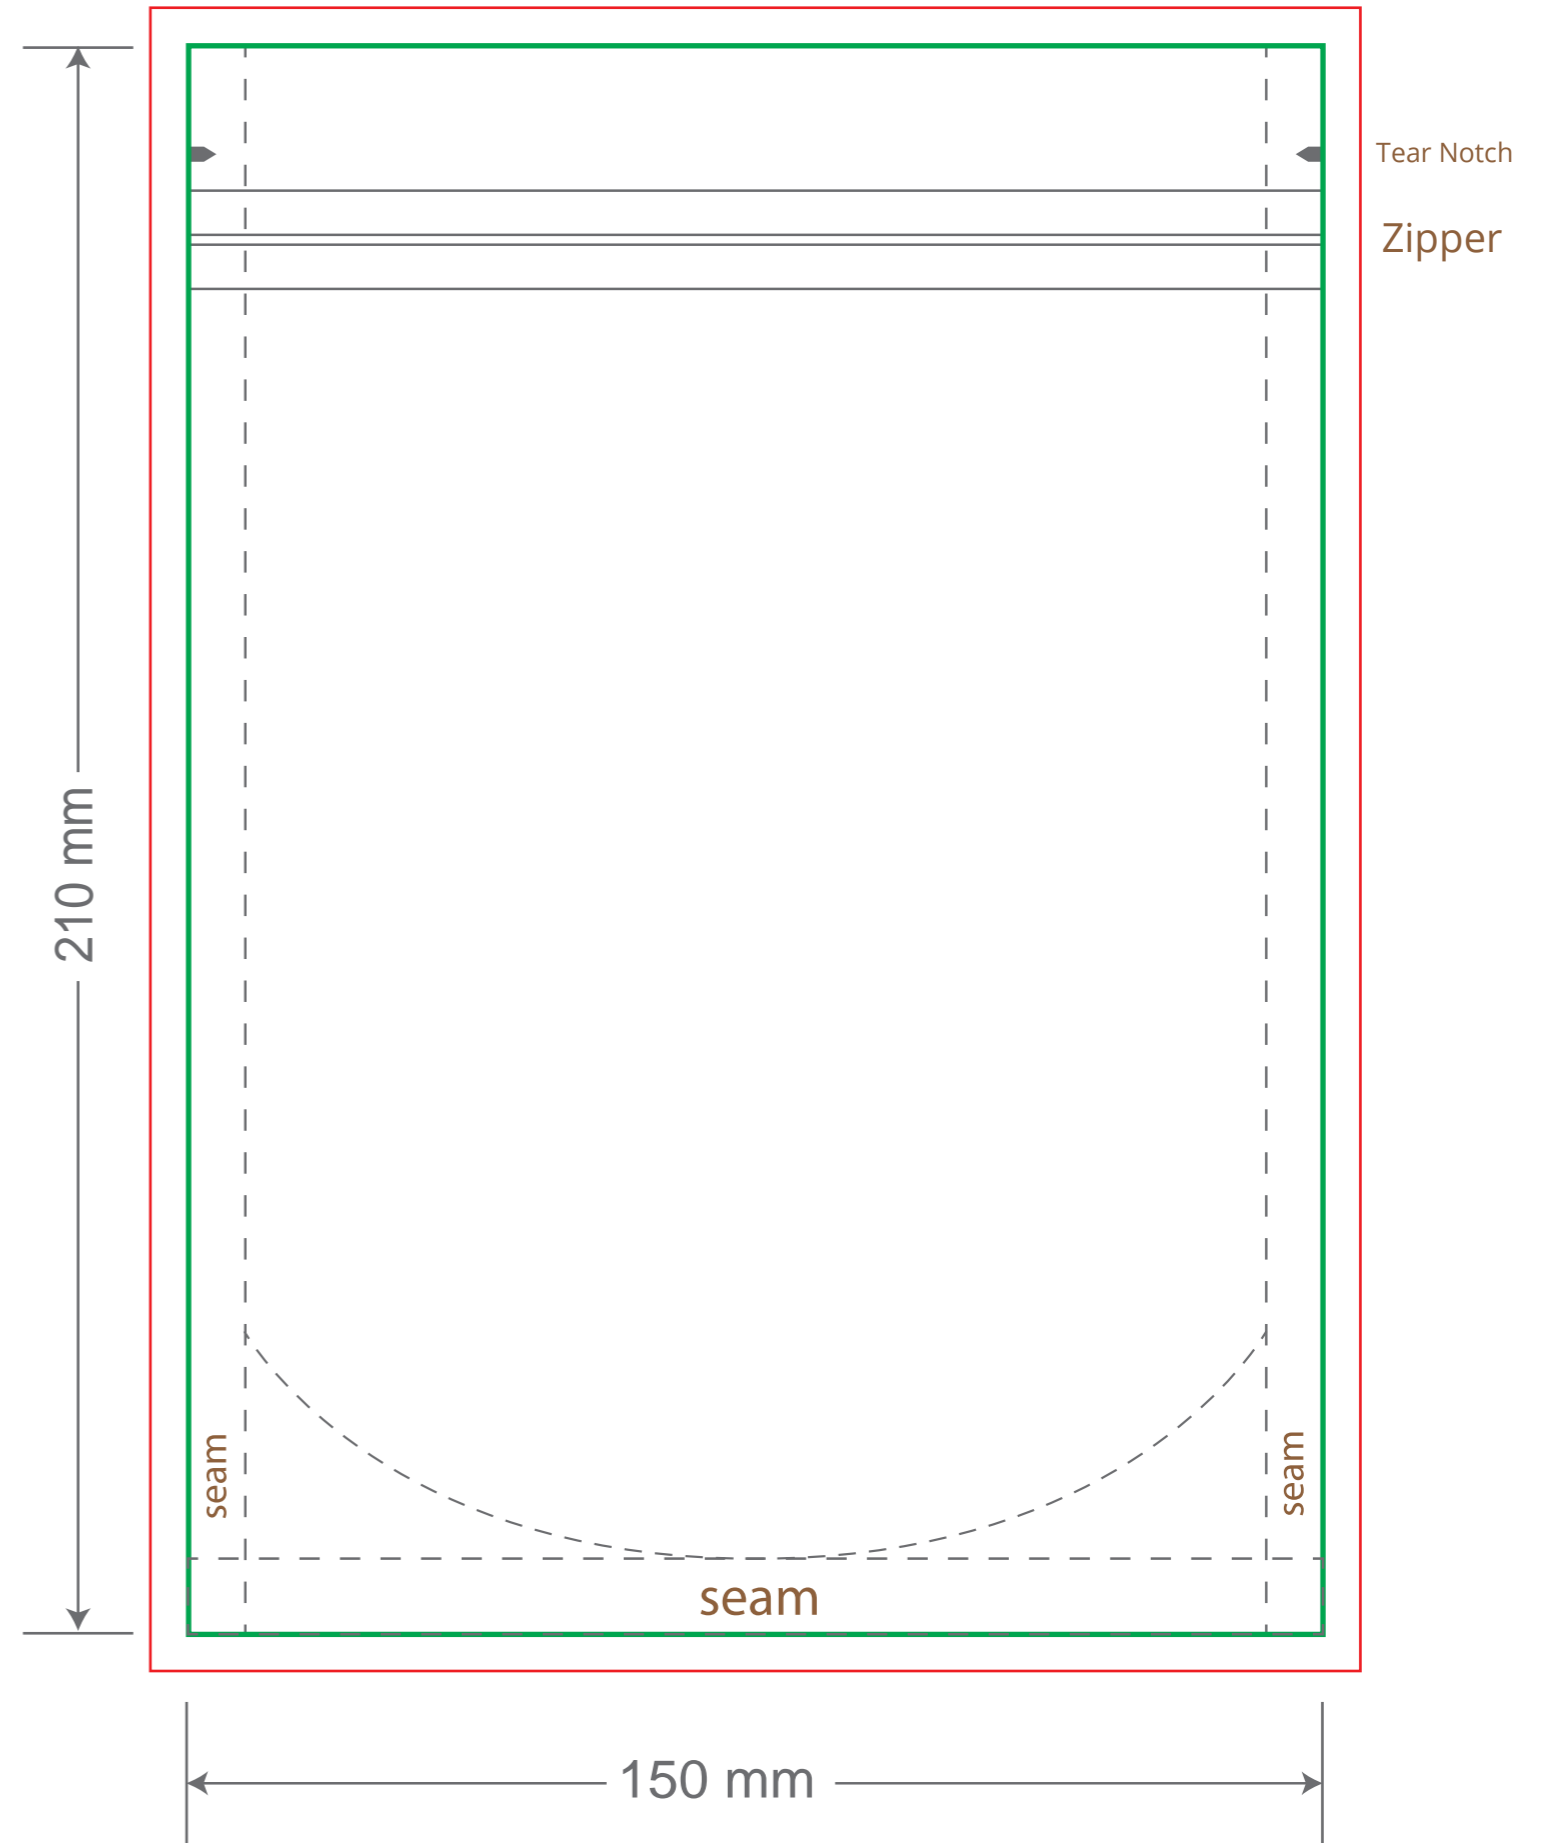

# Front

# Back

Green area is the bag area can with printing, except the window area.

Red area is the bleed area, please extend your artwork outside the green area within the red area.