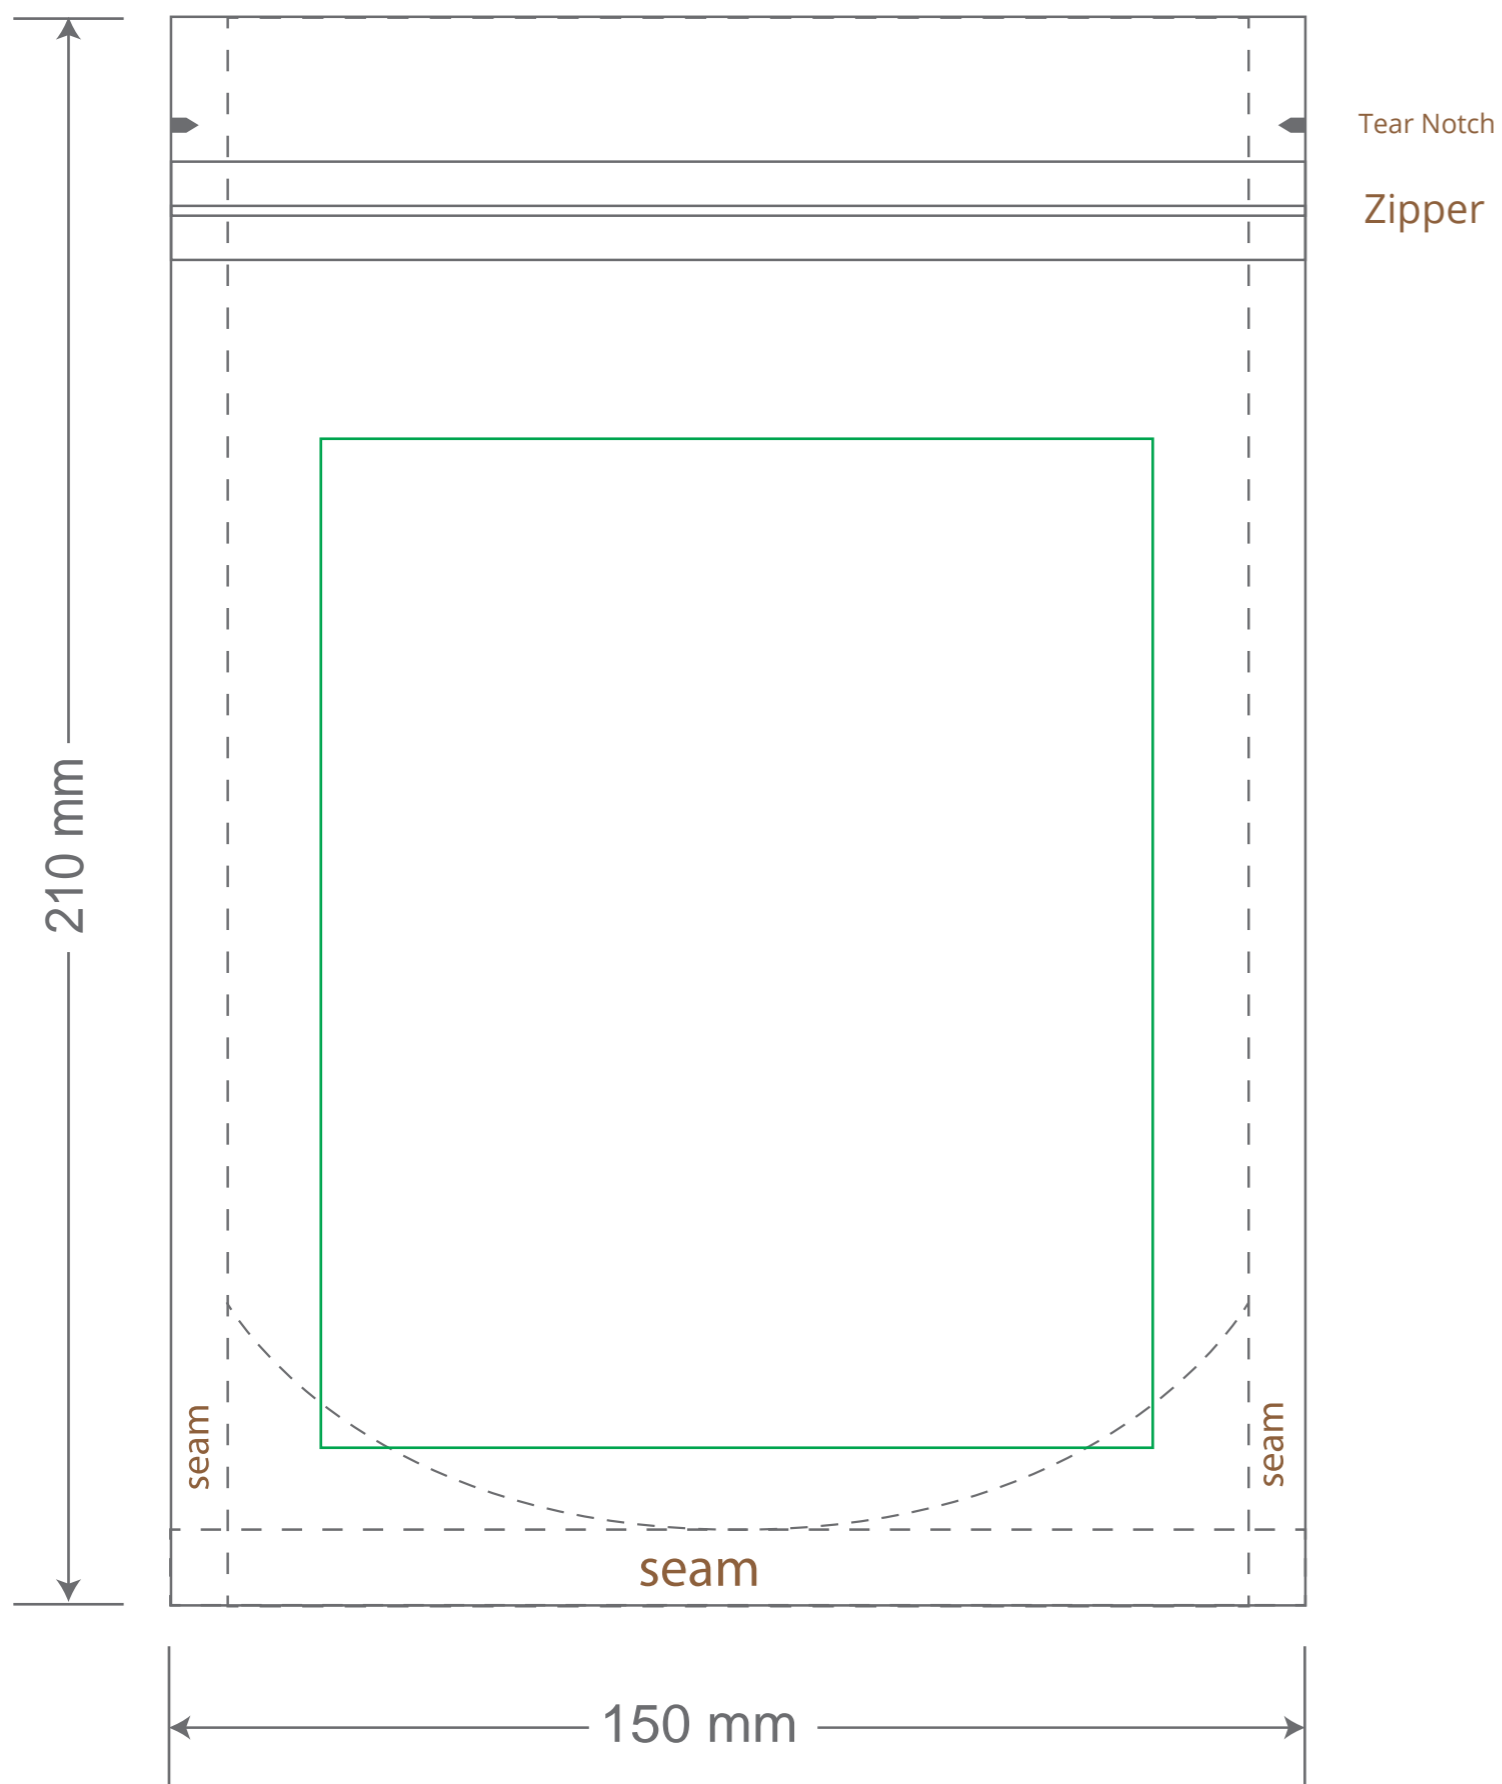

Front

Back

Green area is the bag area is the printing area, artwork with at most 2 colors for silkscreen printing.

Note: In Silkscreen printing Text font size must be bigger than 11pt can be clearly printed.