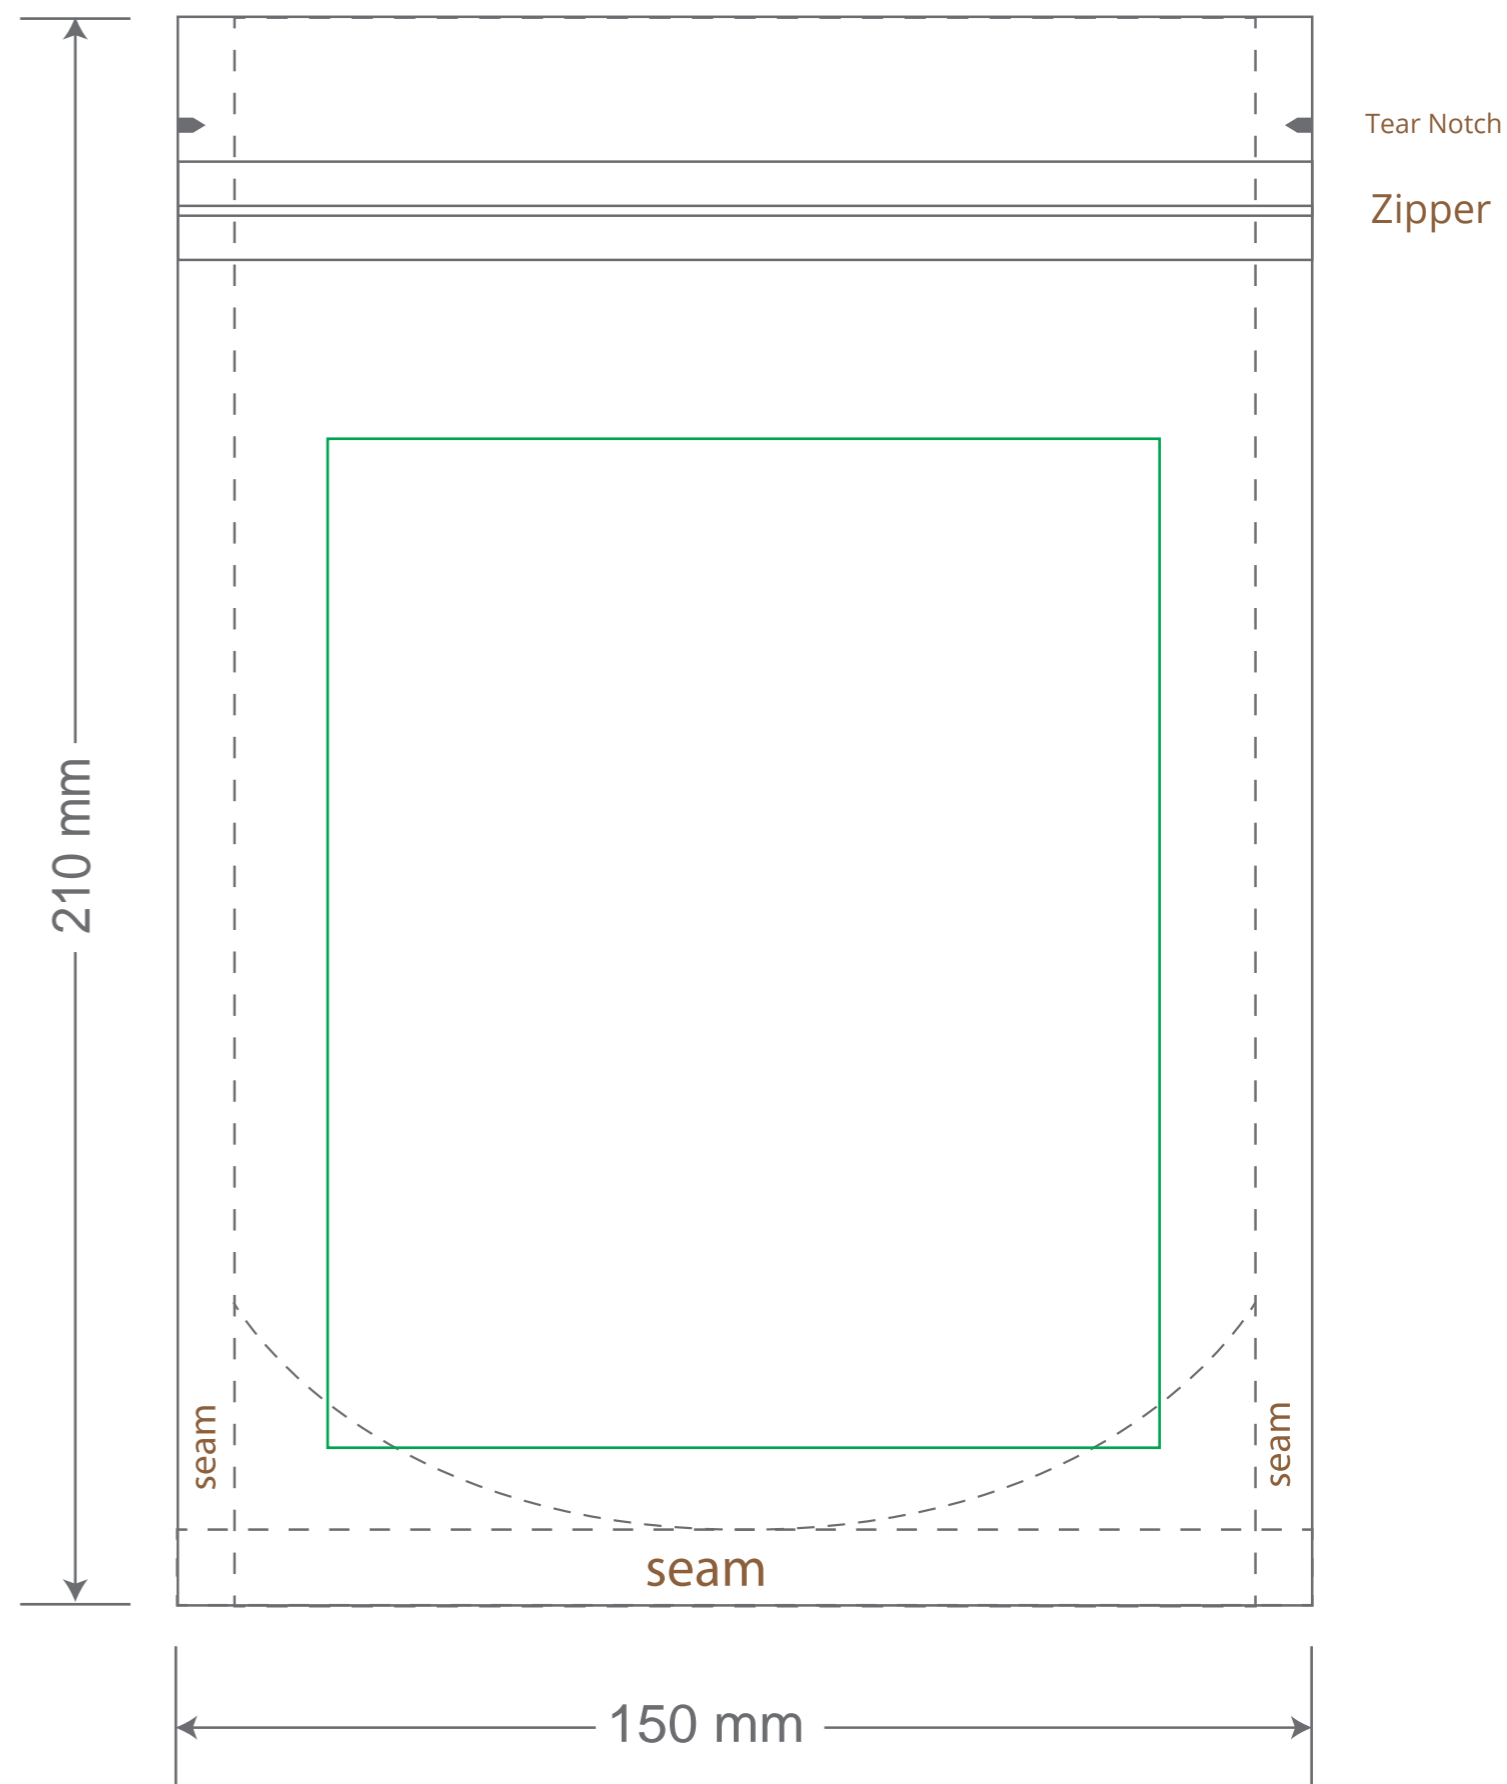

Front

Back

Green area is the bag area is the printing area, artwork with at most 2 colors for silkscreen printing.

Note: In Silkscreen printing Text font size must be bigger than 11pt can be clearly printed.