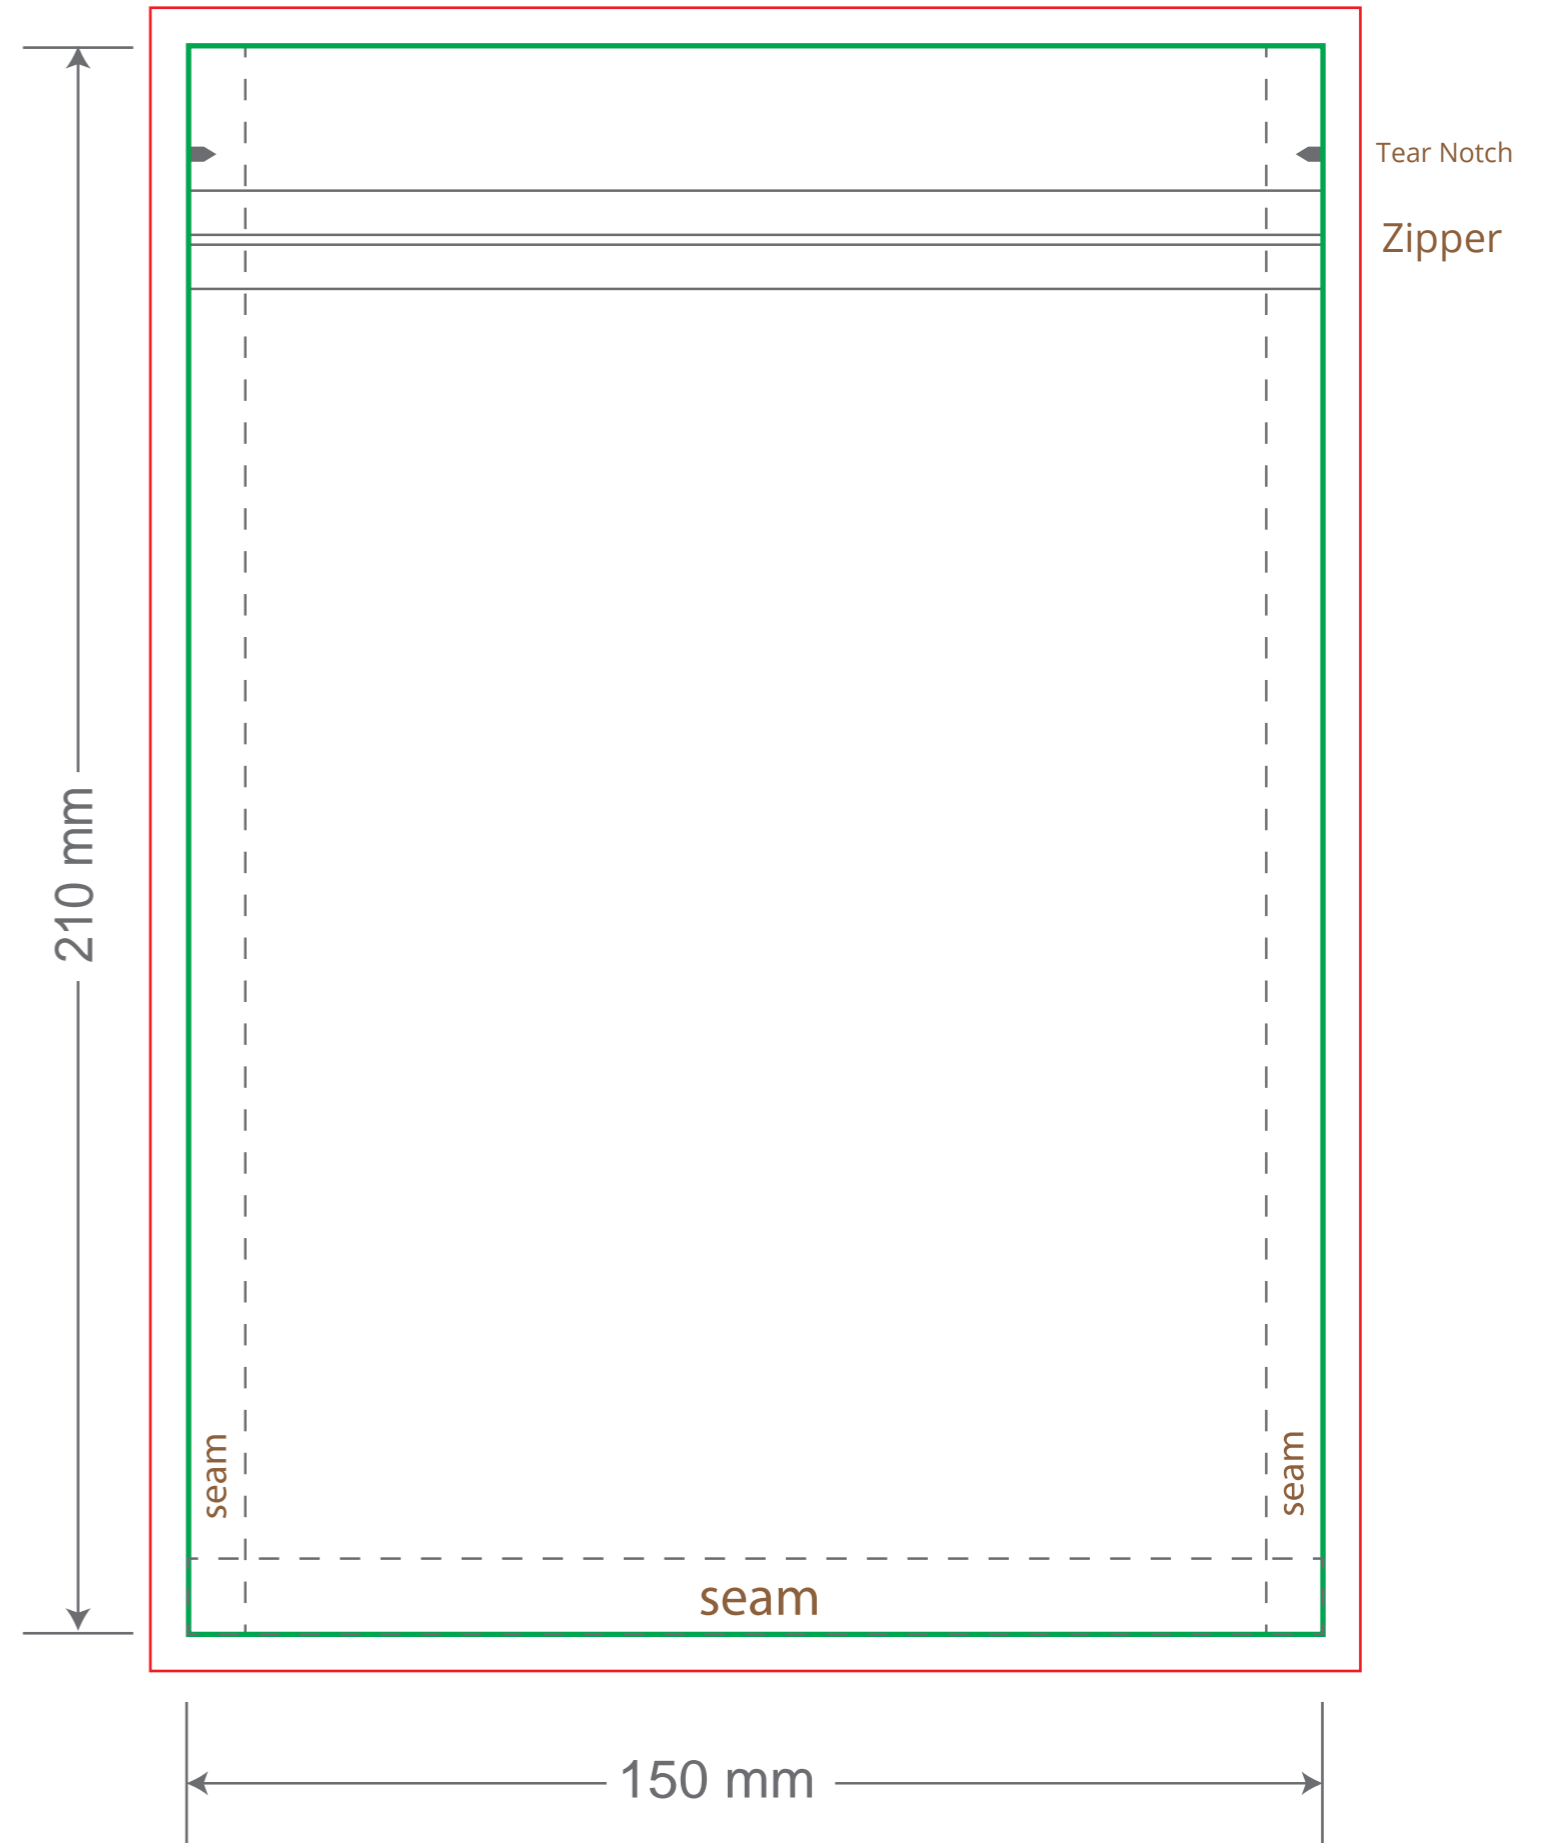

Front

Back

Green area is the bag area can with printing, except the window area.

Red area is the bleed area, please extend your artwork outside the green area within the red area.