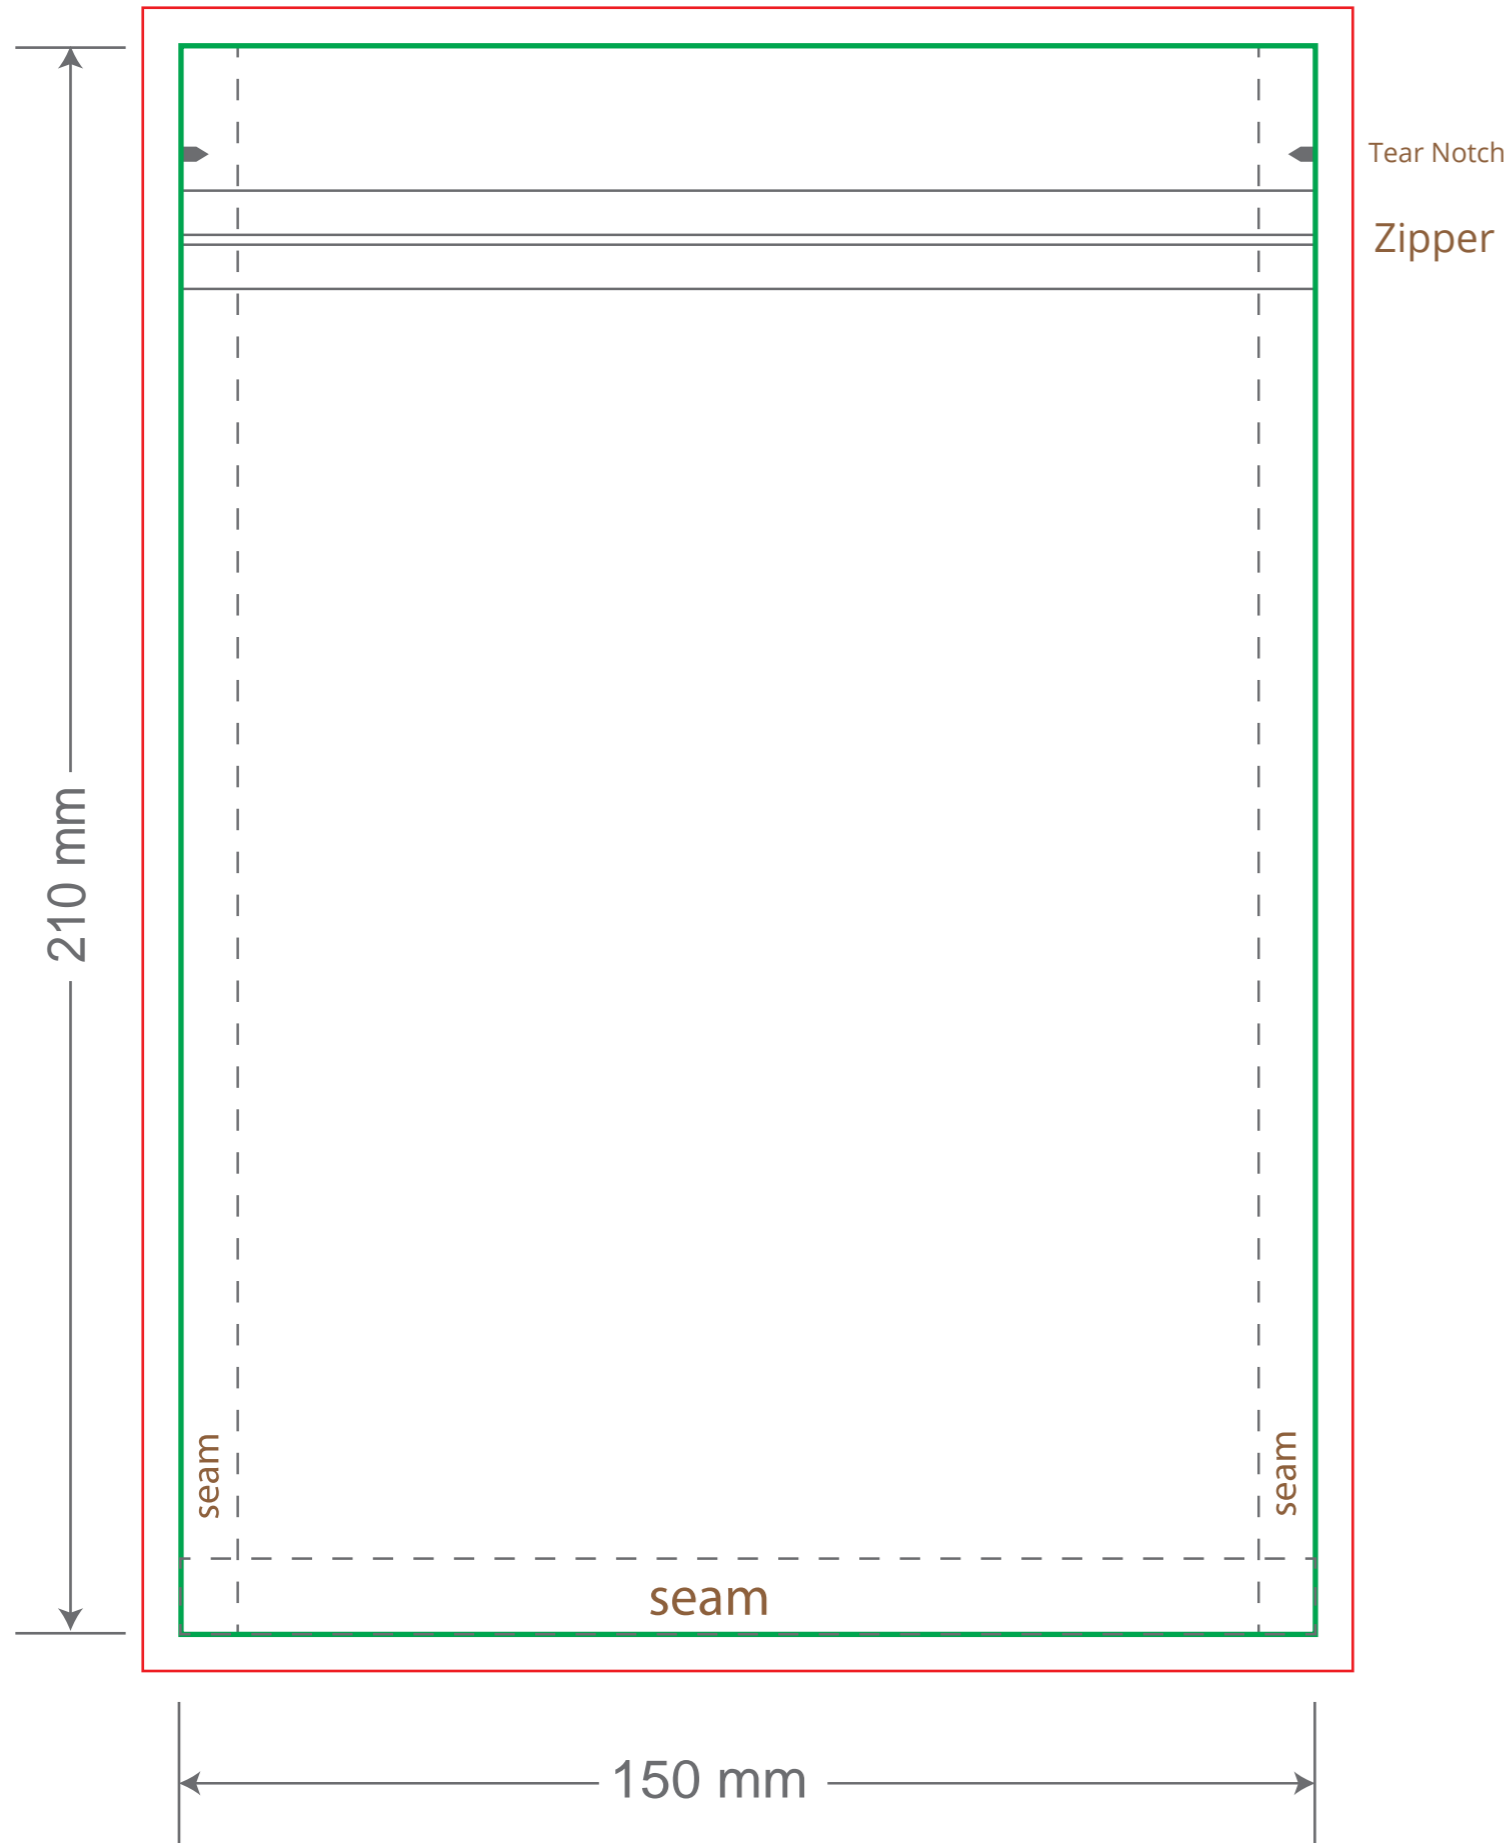

Front

Back

Green area is the bag area can with printing, except the window area.

Red area is the bleed area, please extend your artwork outside the green area within the red area.