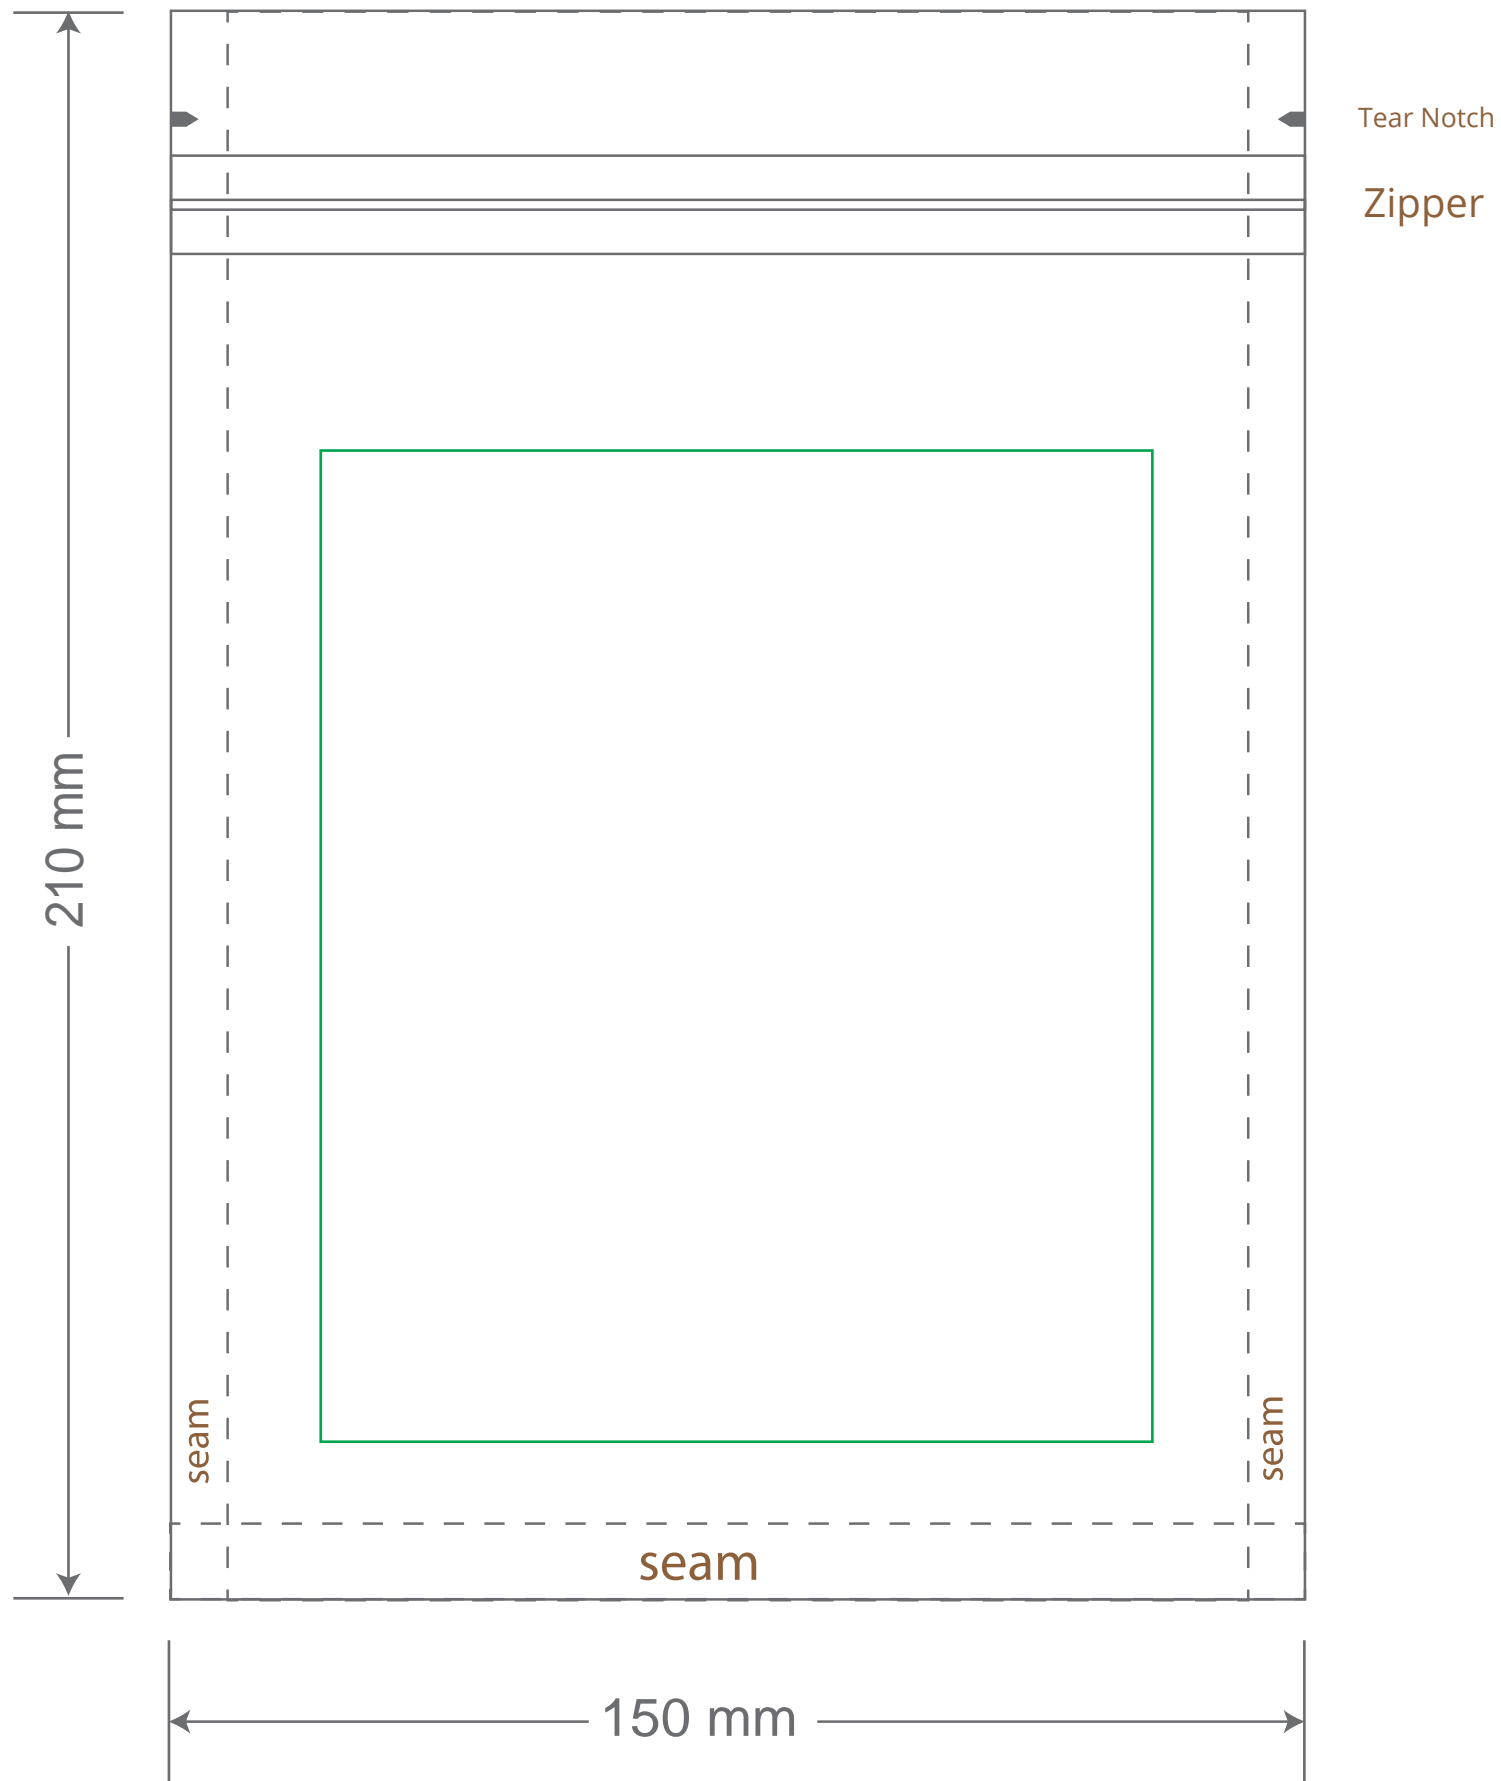

Front

Back

Green area is the bag area is the printing area, artwork with at most 2 colors for silkscreen printing.

Note: In Silkscreen printing Text font size must be bigger than 11pt can be clearly printed.