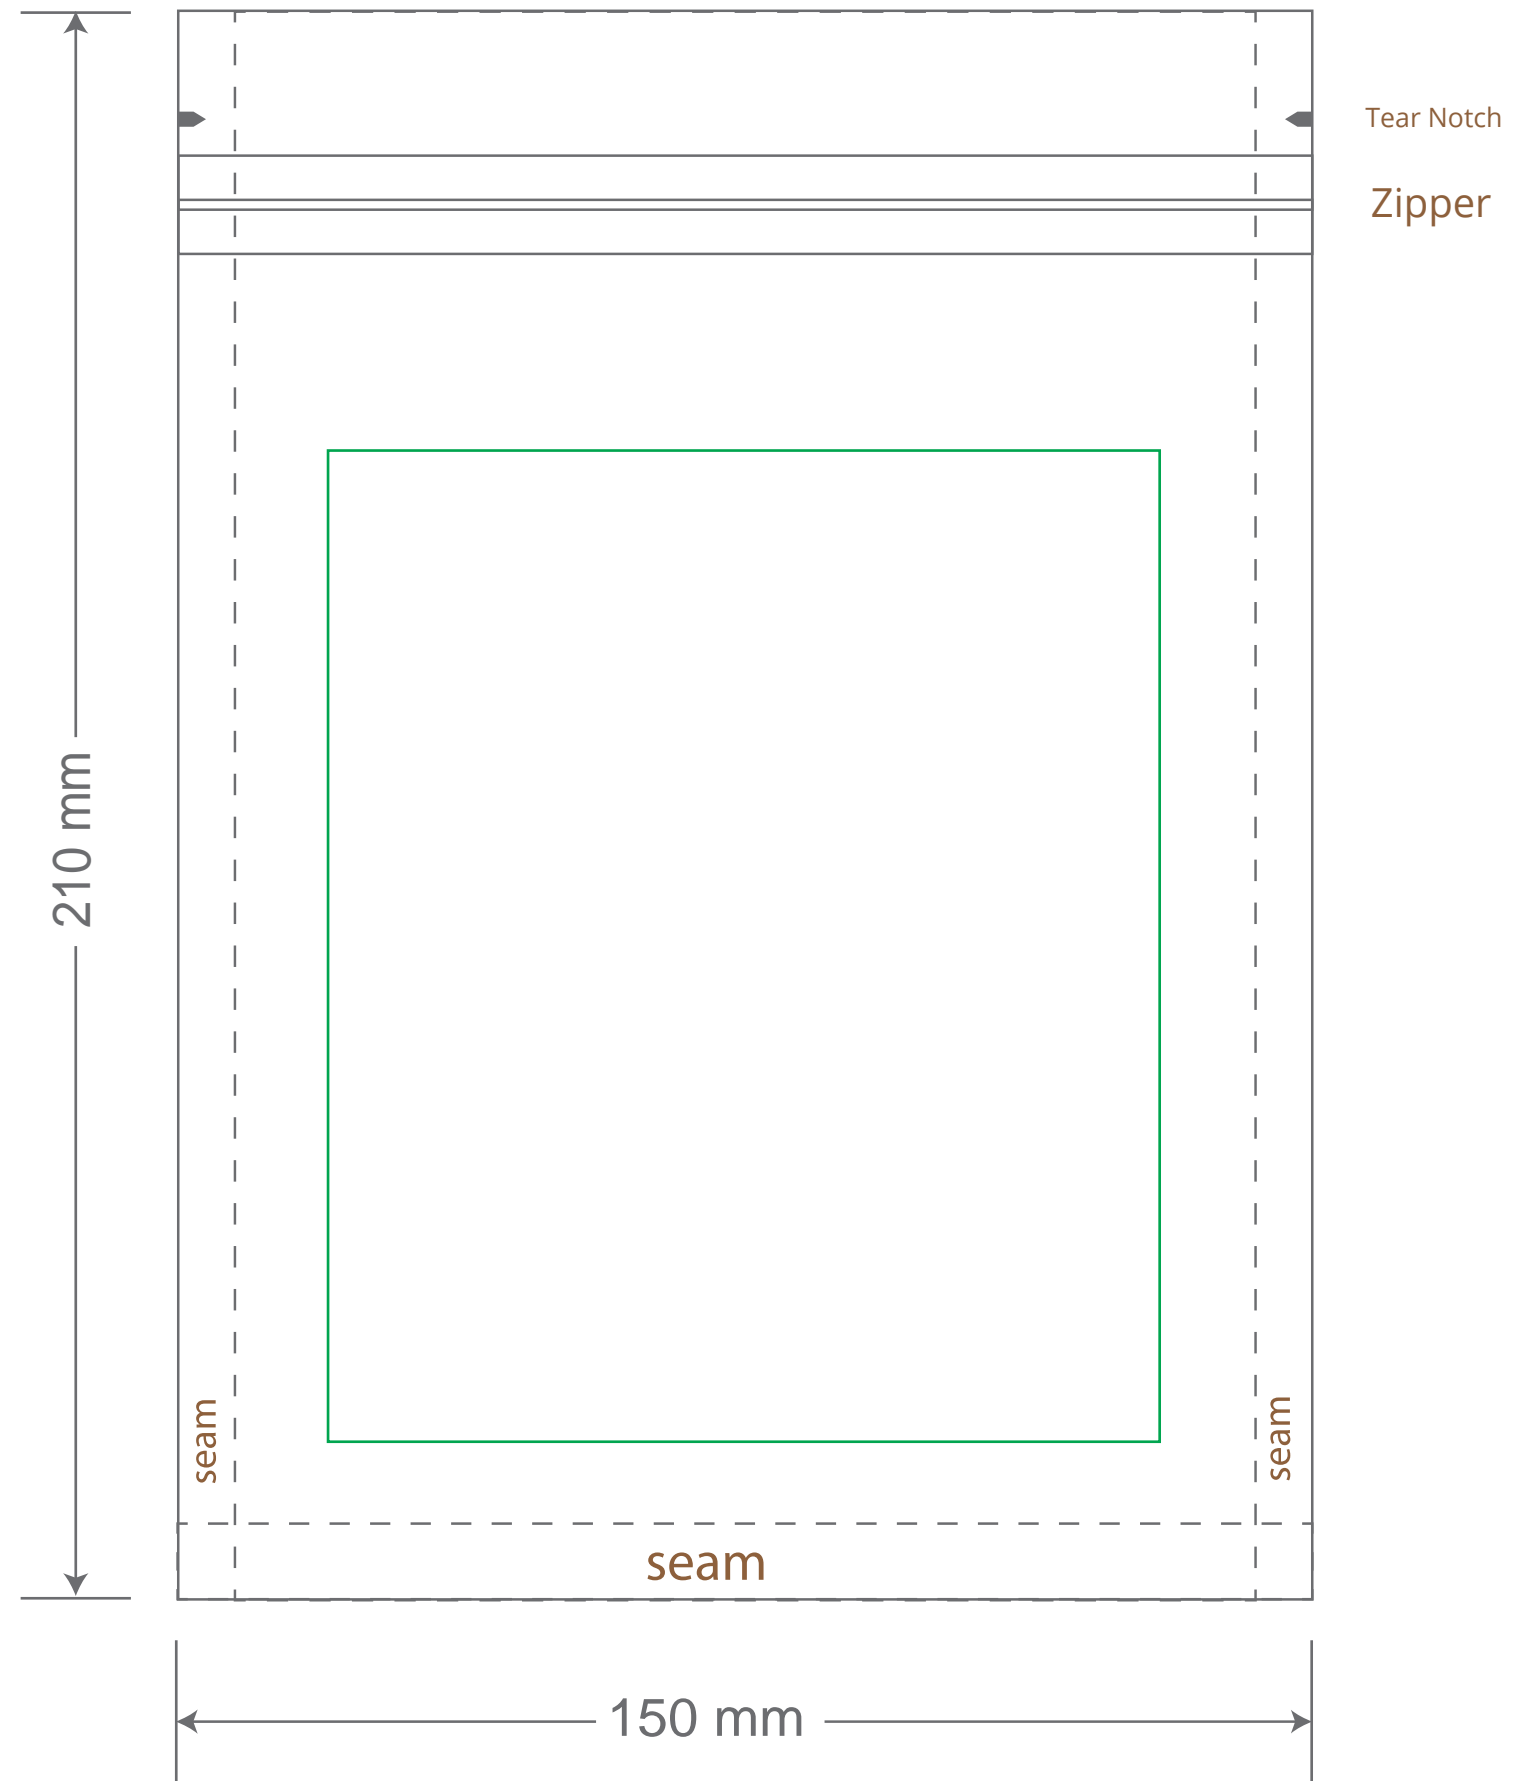

Front

Back

Green area is the bag area is the printing area, artwork with at most 2 colors for silkscreen printing.

Note: In Silkscreen printing Text font size must be bigger than 11pt can be clearly printed.