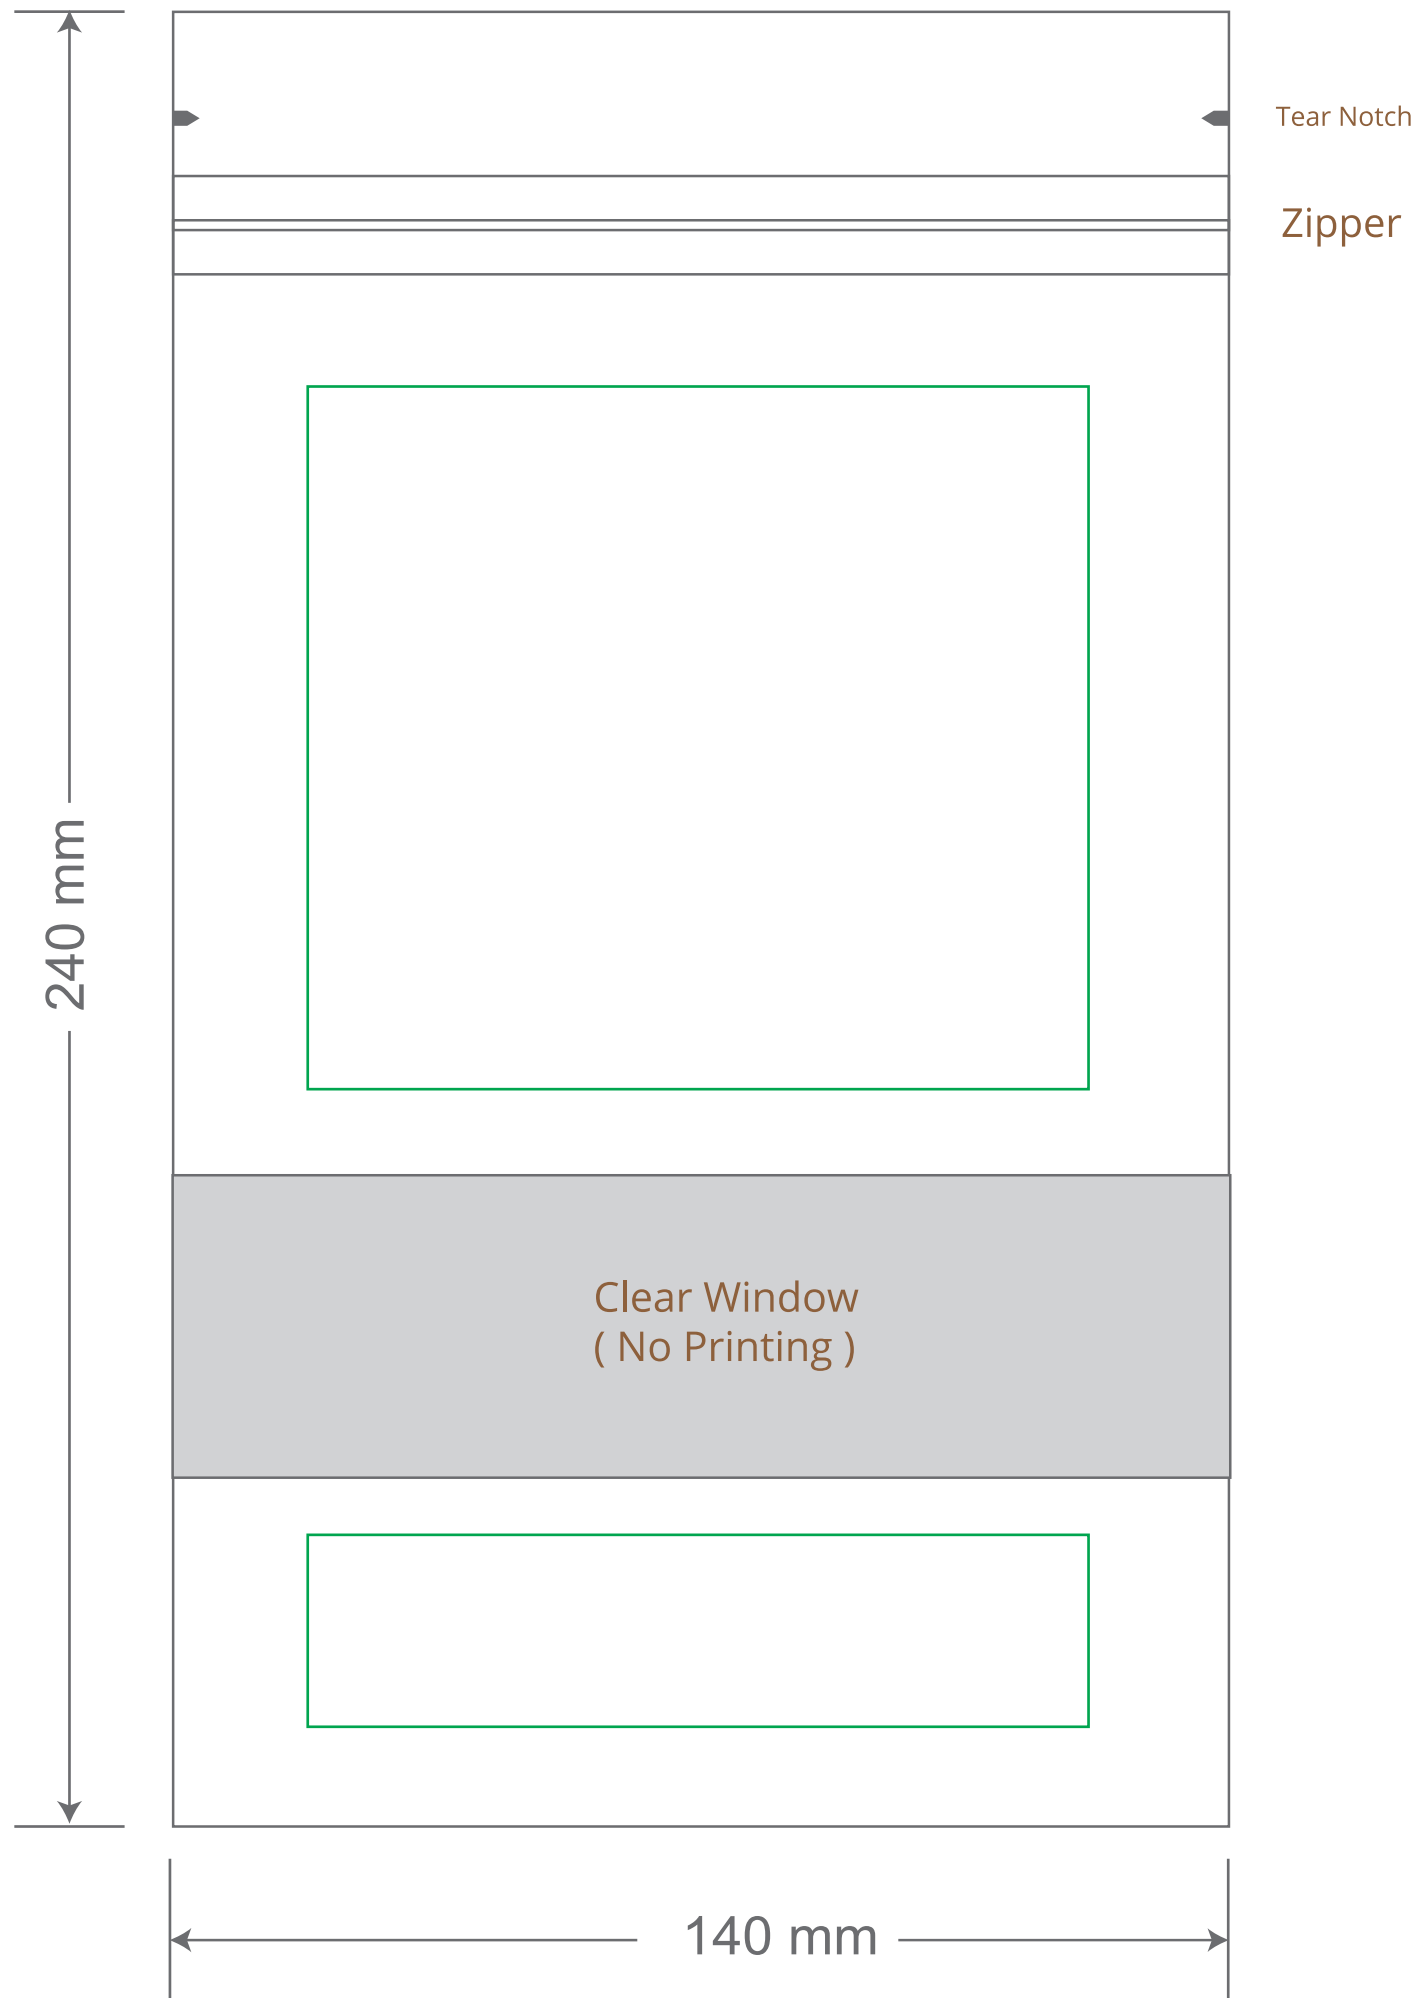

Front

Back

Green area is the bag area is the printing area, artwork with at most 2 colors for silkscreen printing.

Note: In Silkscreen printing Text font size must be bigger than 11pt can be clearly printed.