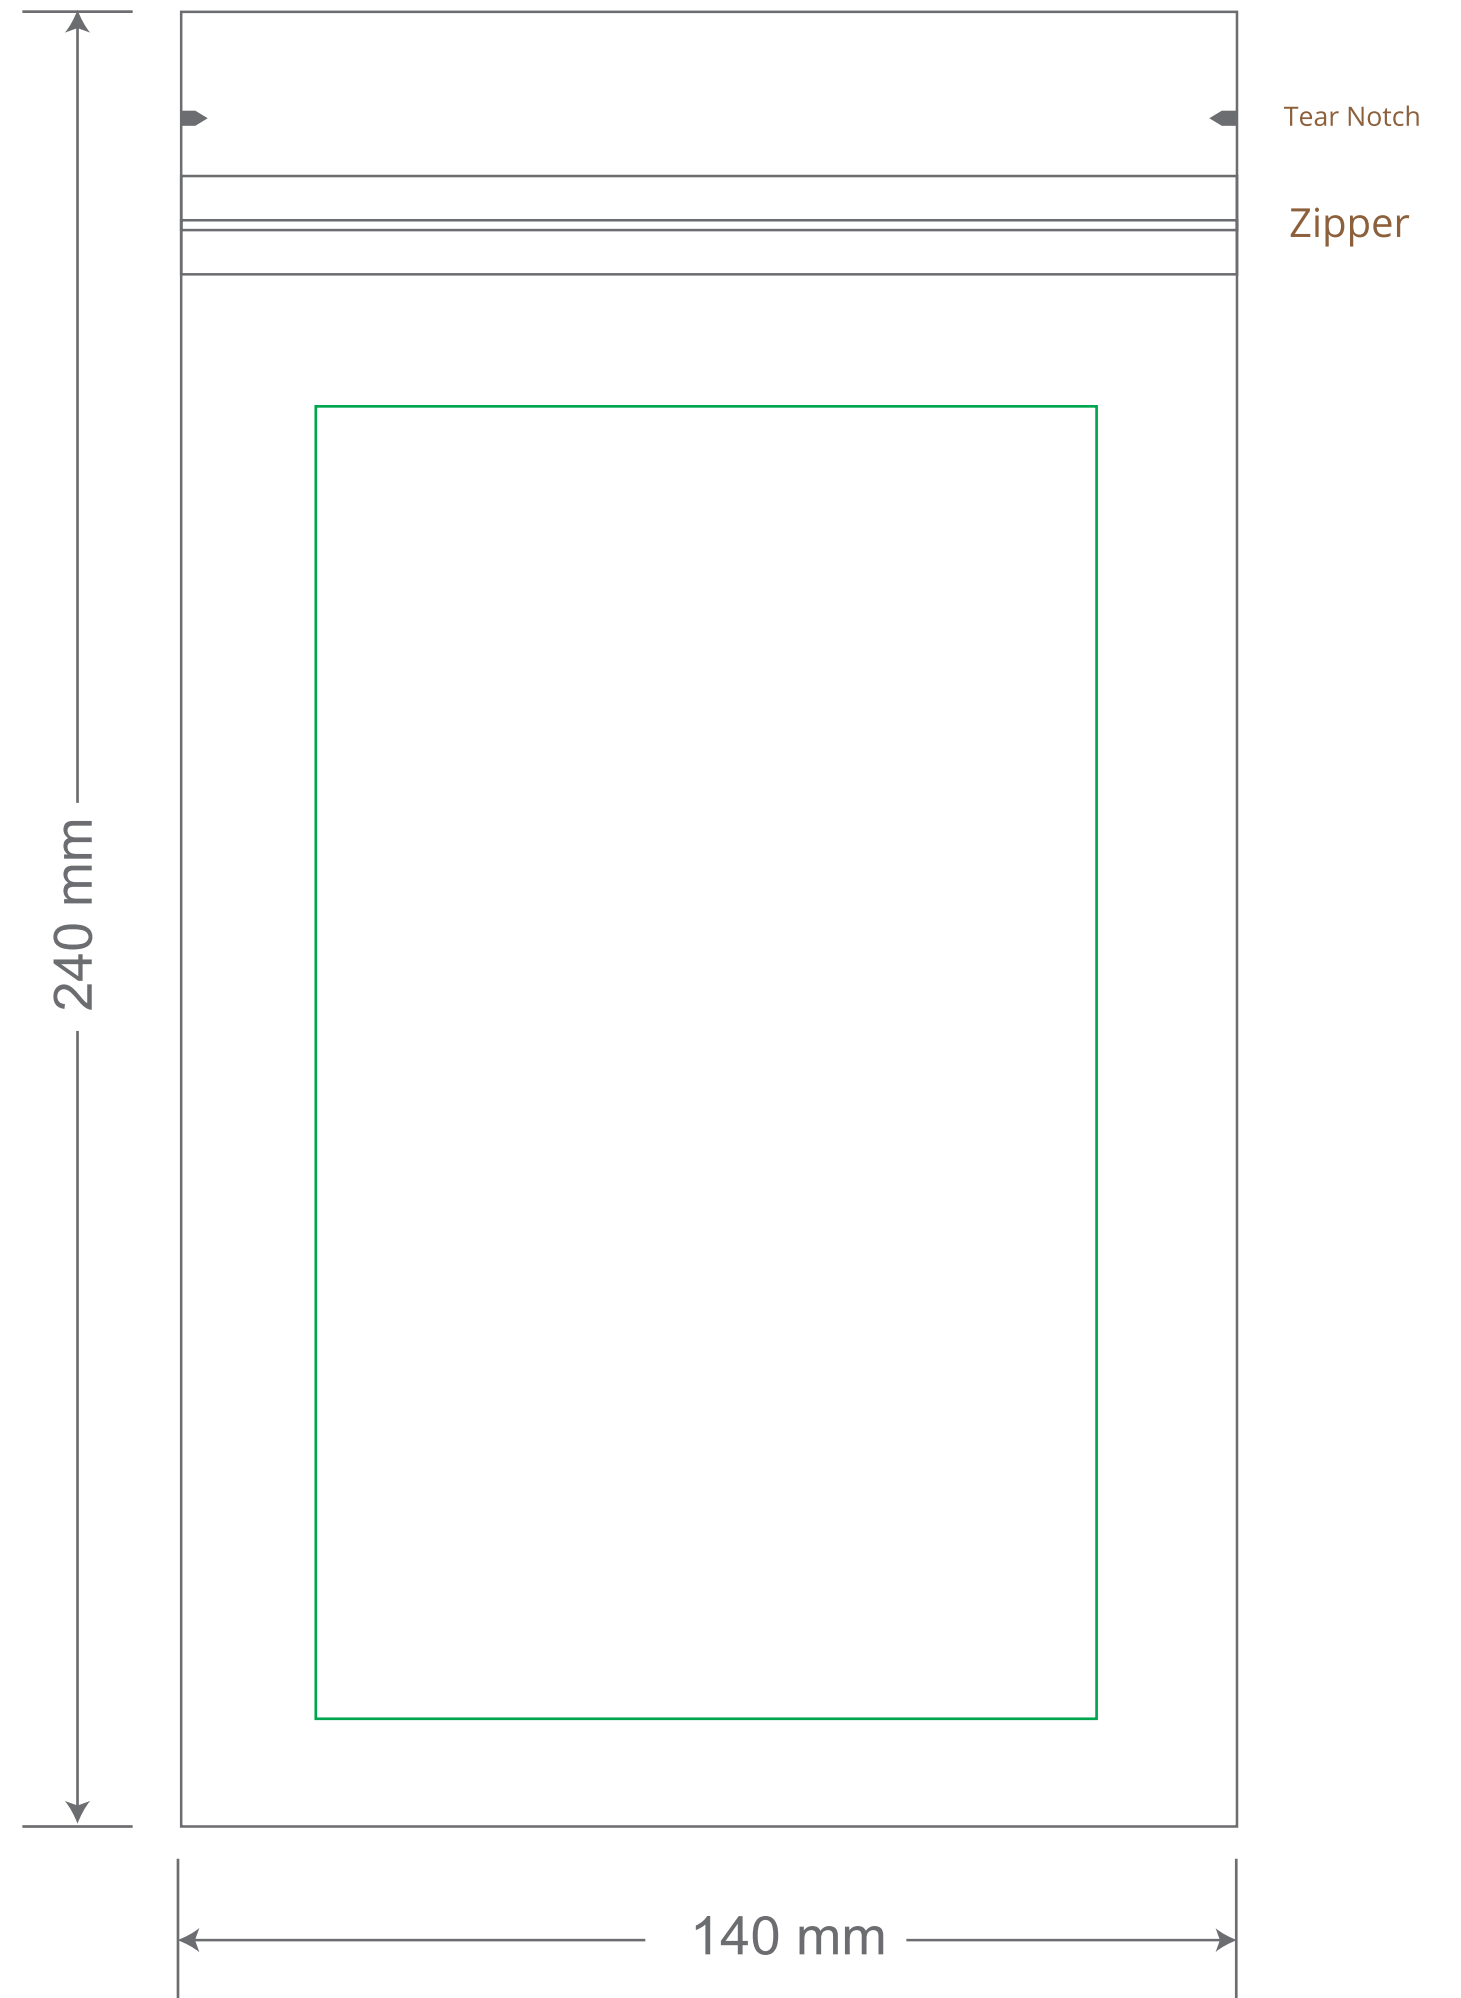

Front

Back

Green area is the bag area is the printing area, artwork with at most 2 colors for silkscreen printing.

Note: In Silkscreen printing Text font size must be bigger than 11pt can be clearly printed.