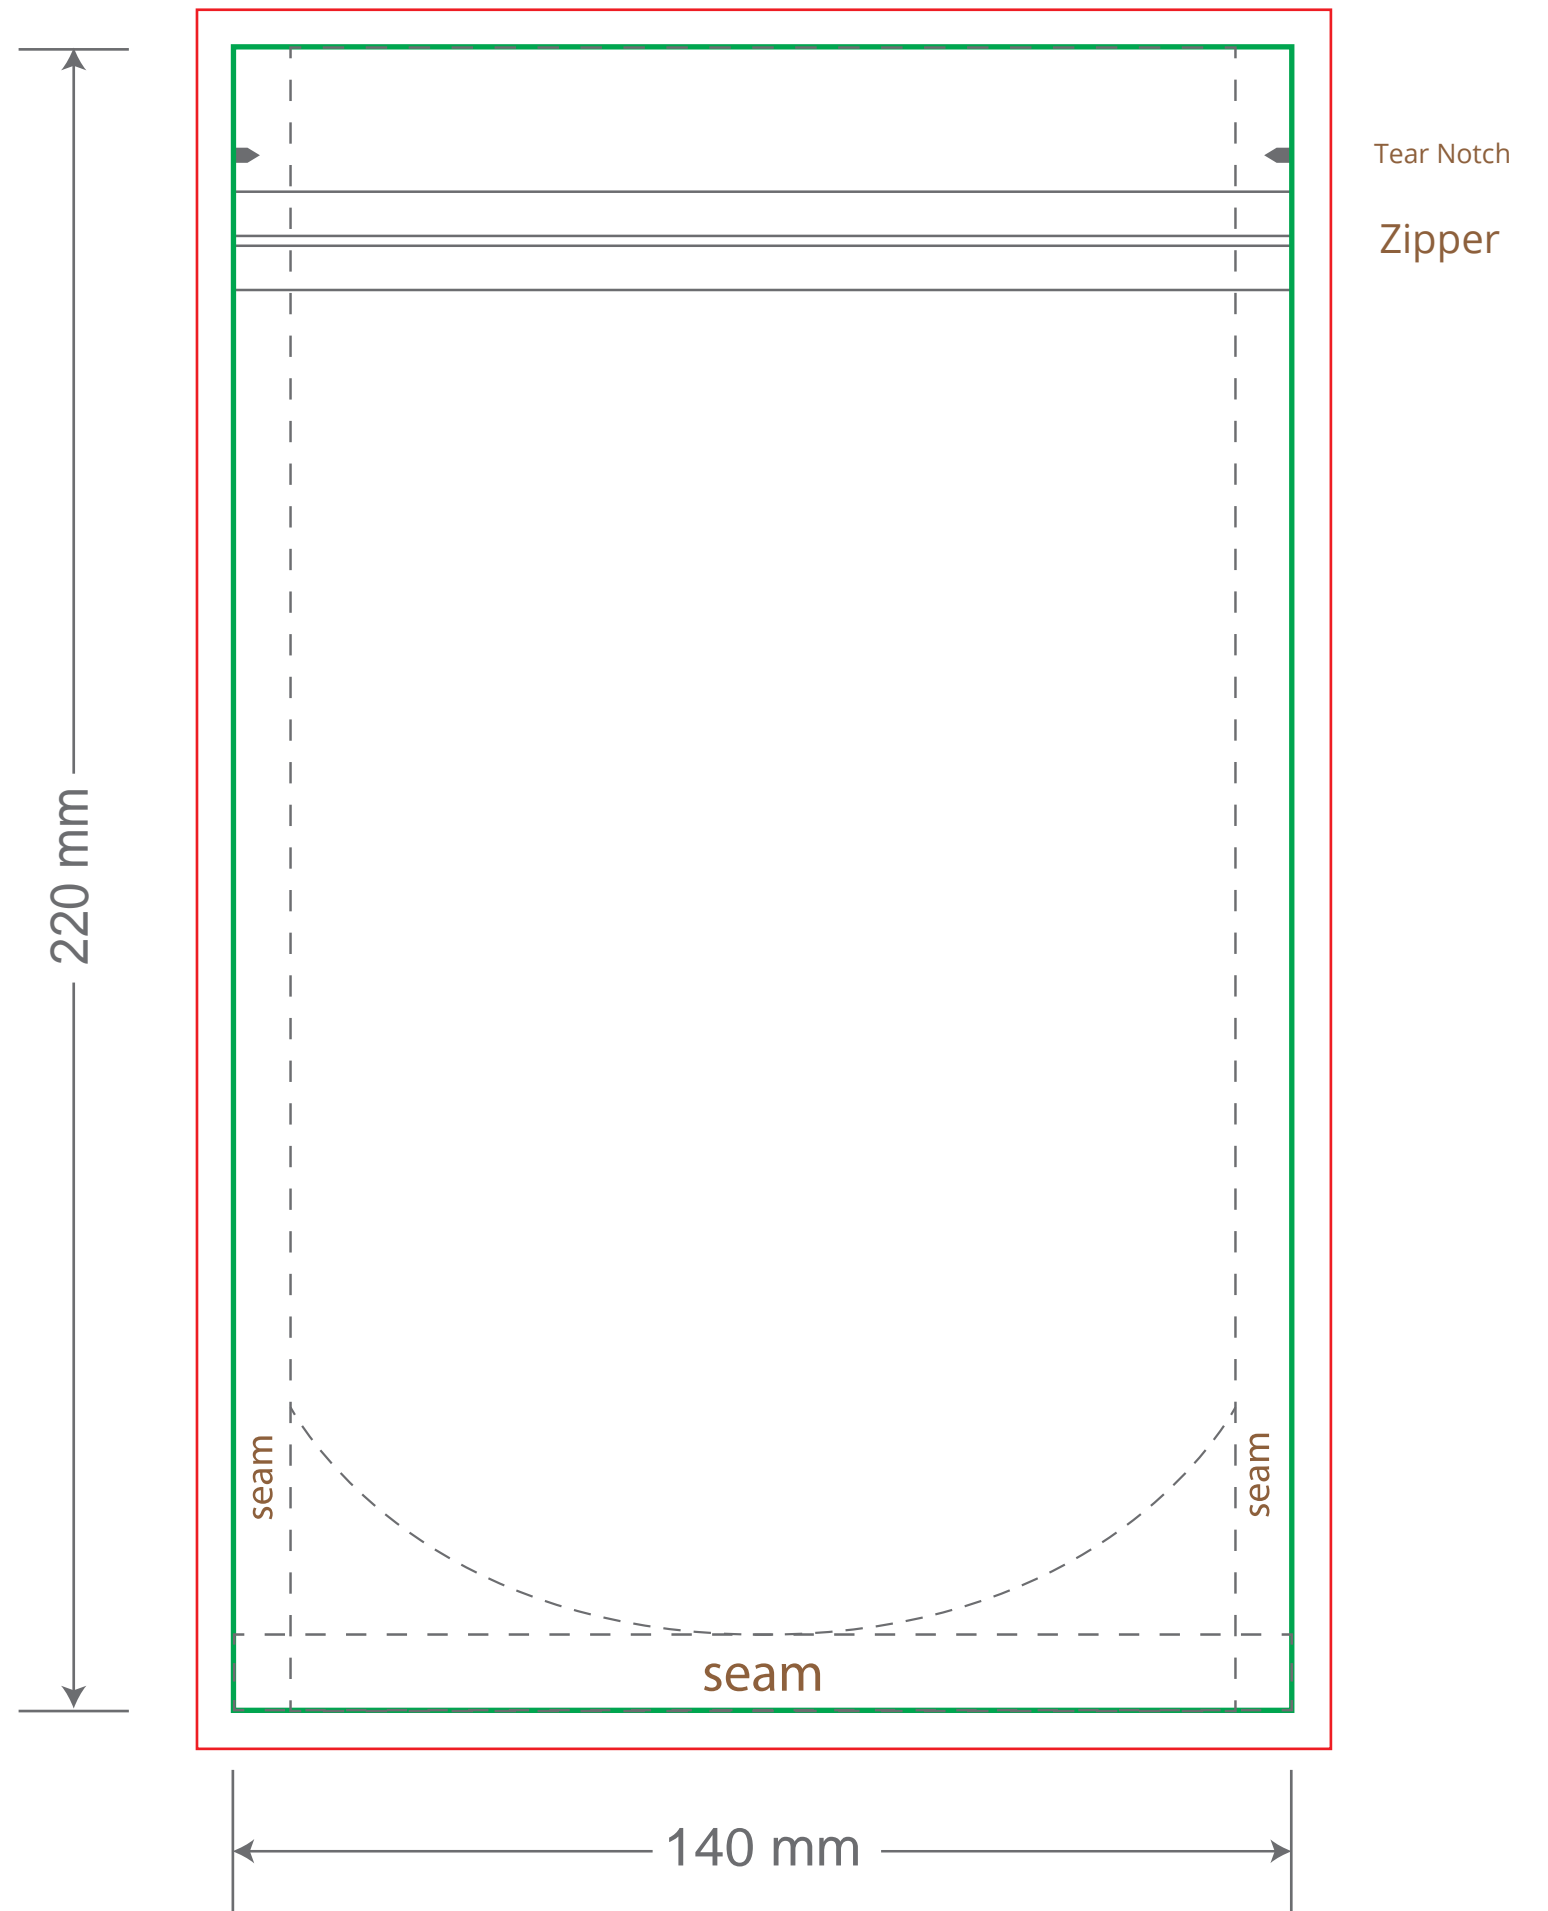

Front

Back

Green area is the bag area can with printing, except the window area.

Red area is the bleed area, please extend your artwork outside the green area within the red area.