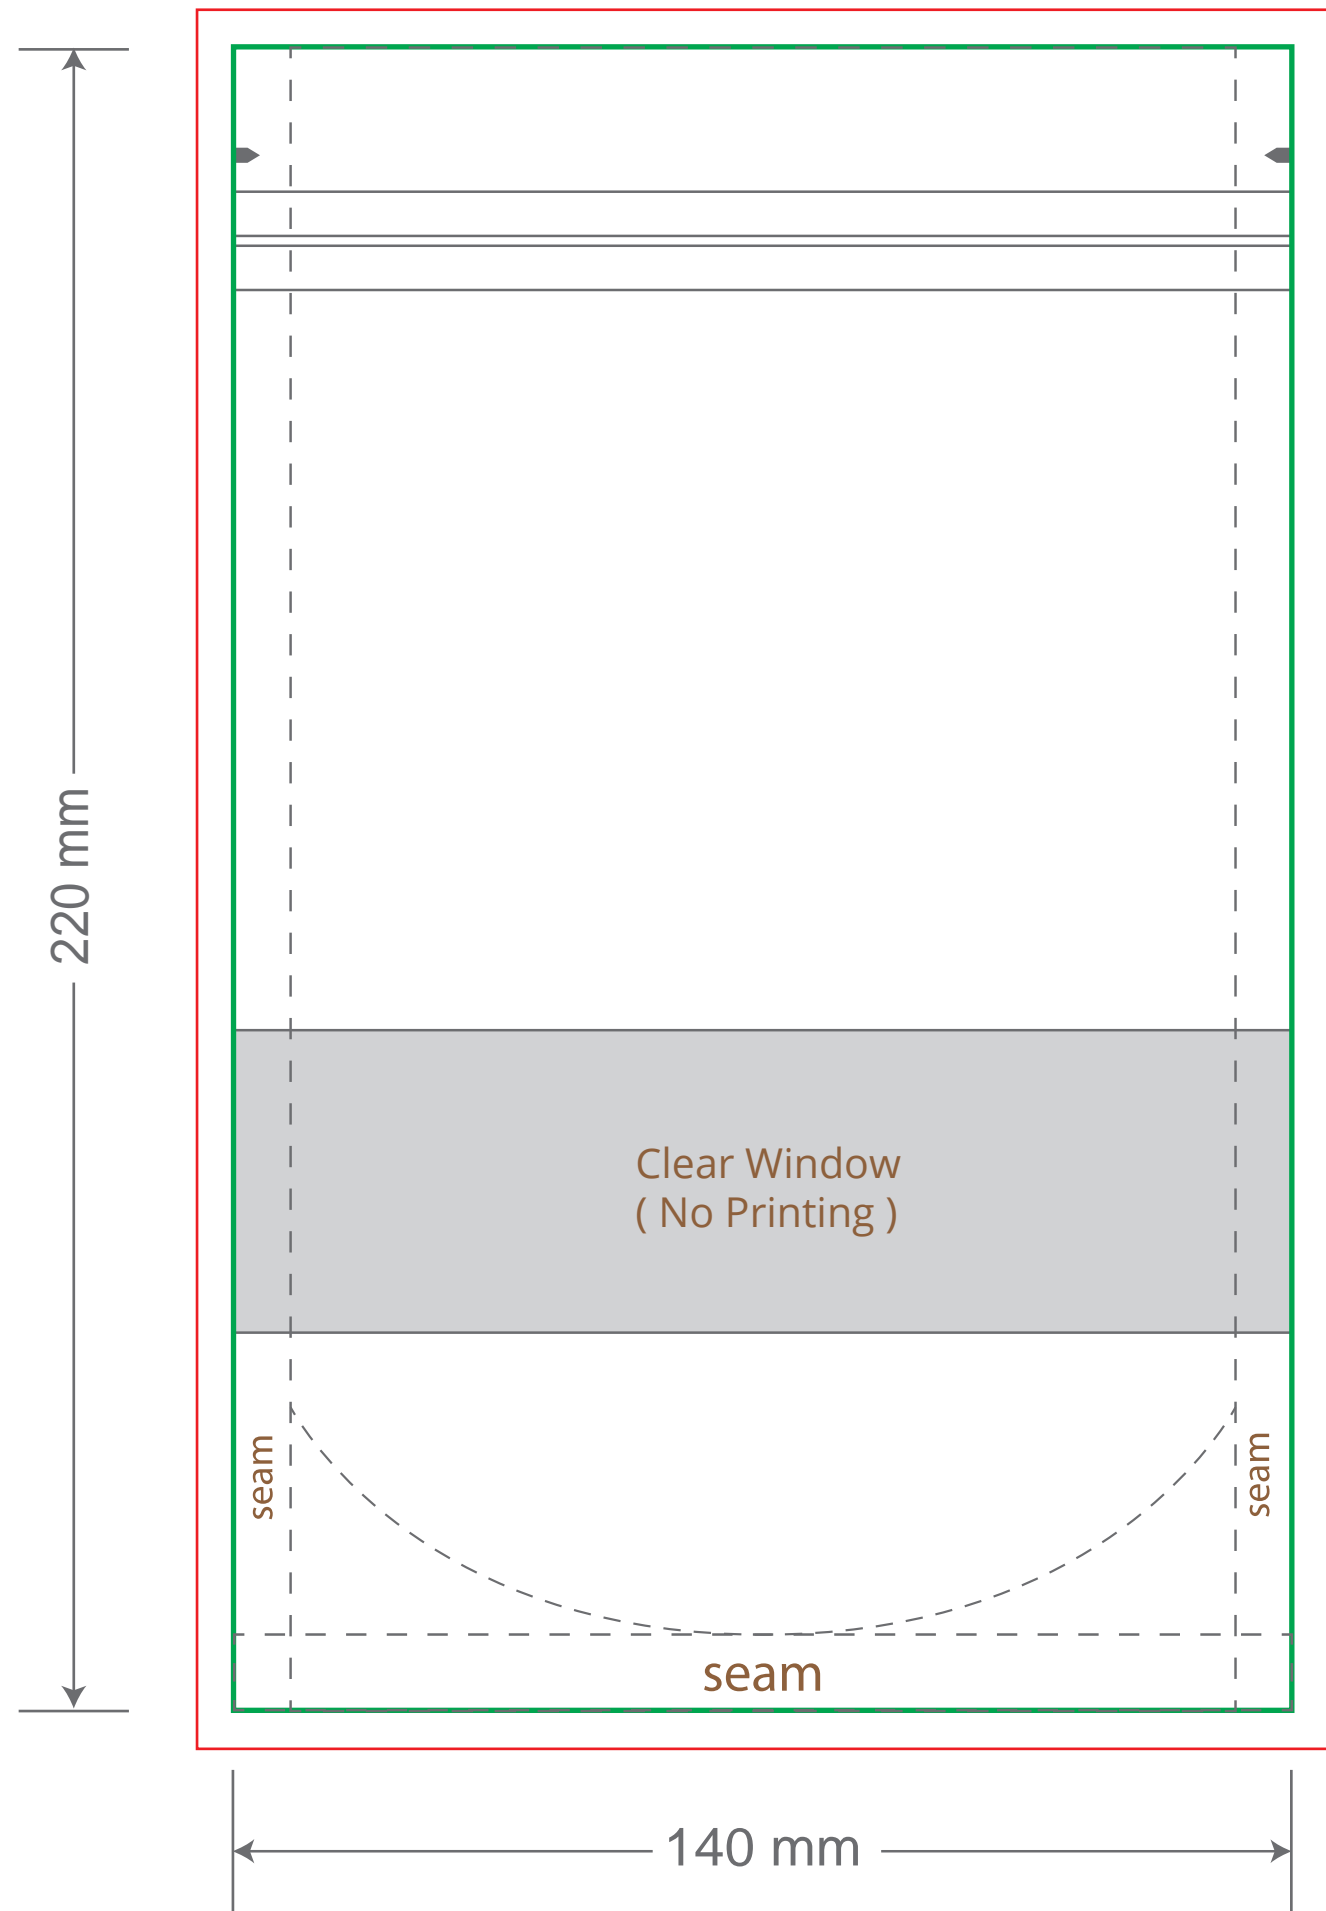

Front

Back

Green area is the bag area can with printing, except the window area.

Red area is the bleed area, please extend your artwork outside the green area within the red area.