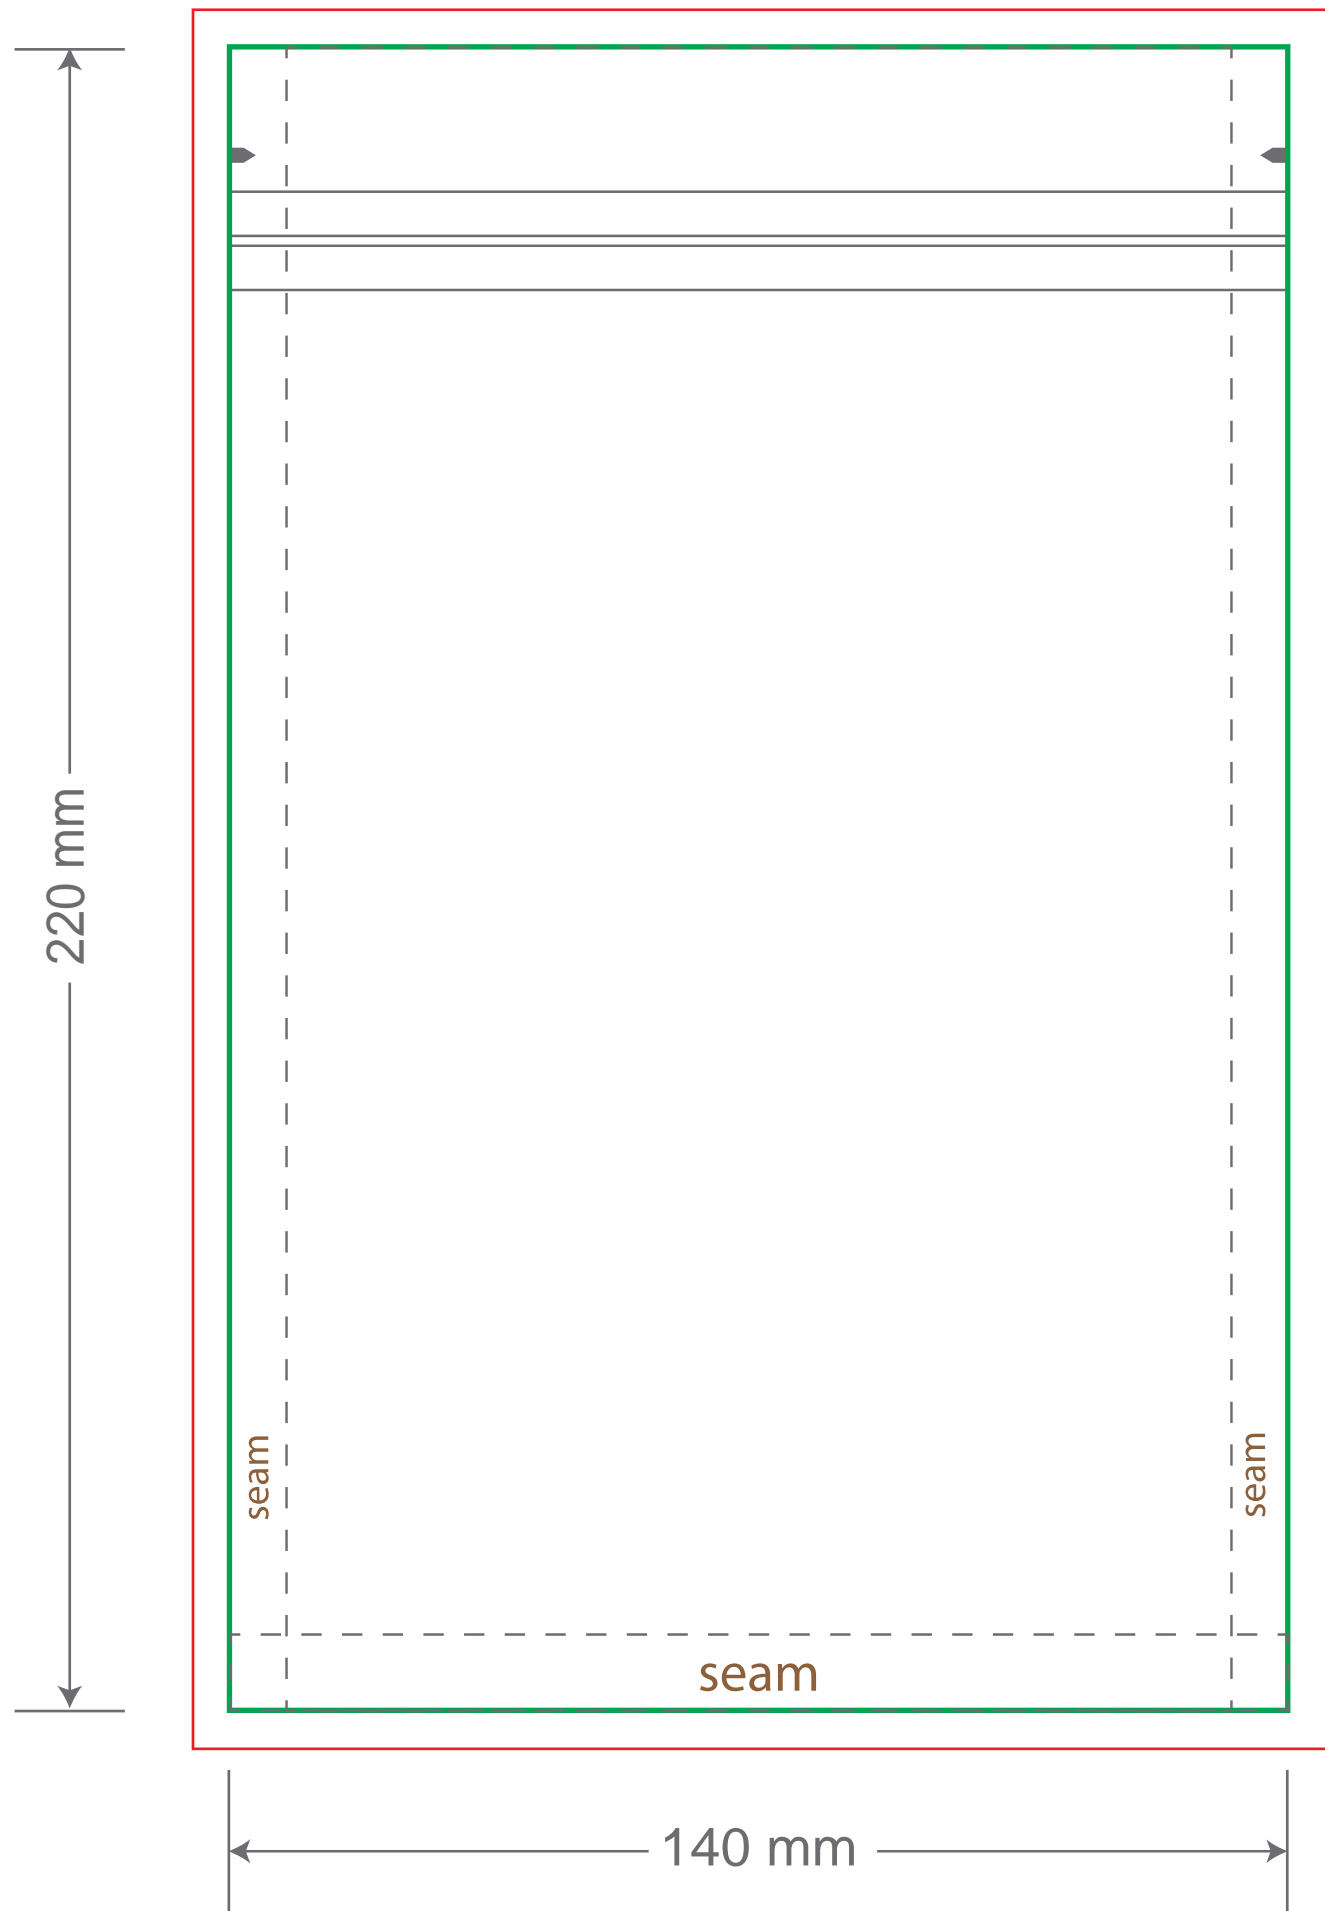

Front

Tear Notch
Zipper

Back

Tear Notch
Zipper

Green area is the bag area can with printing, except the window area.

Red area is the bleed area, please extend your artwork outside the green area within the red area.