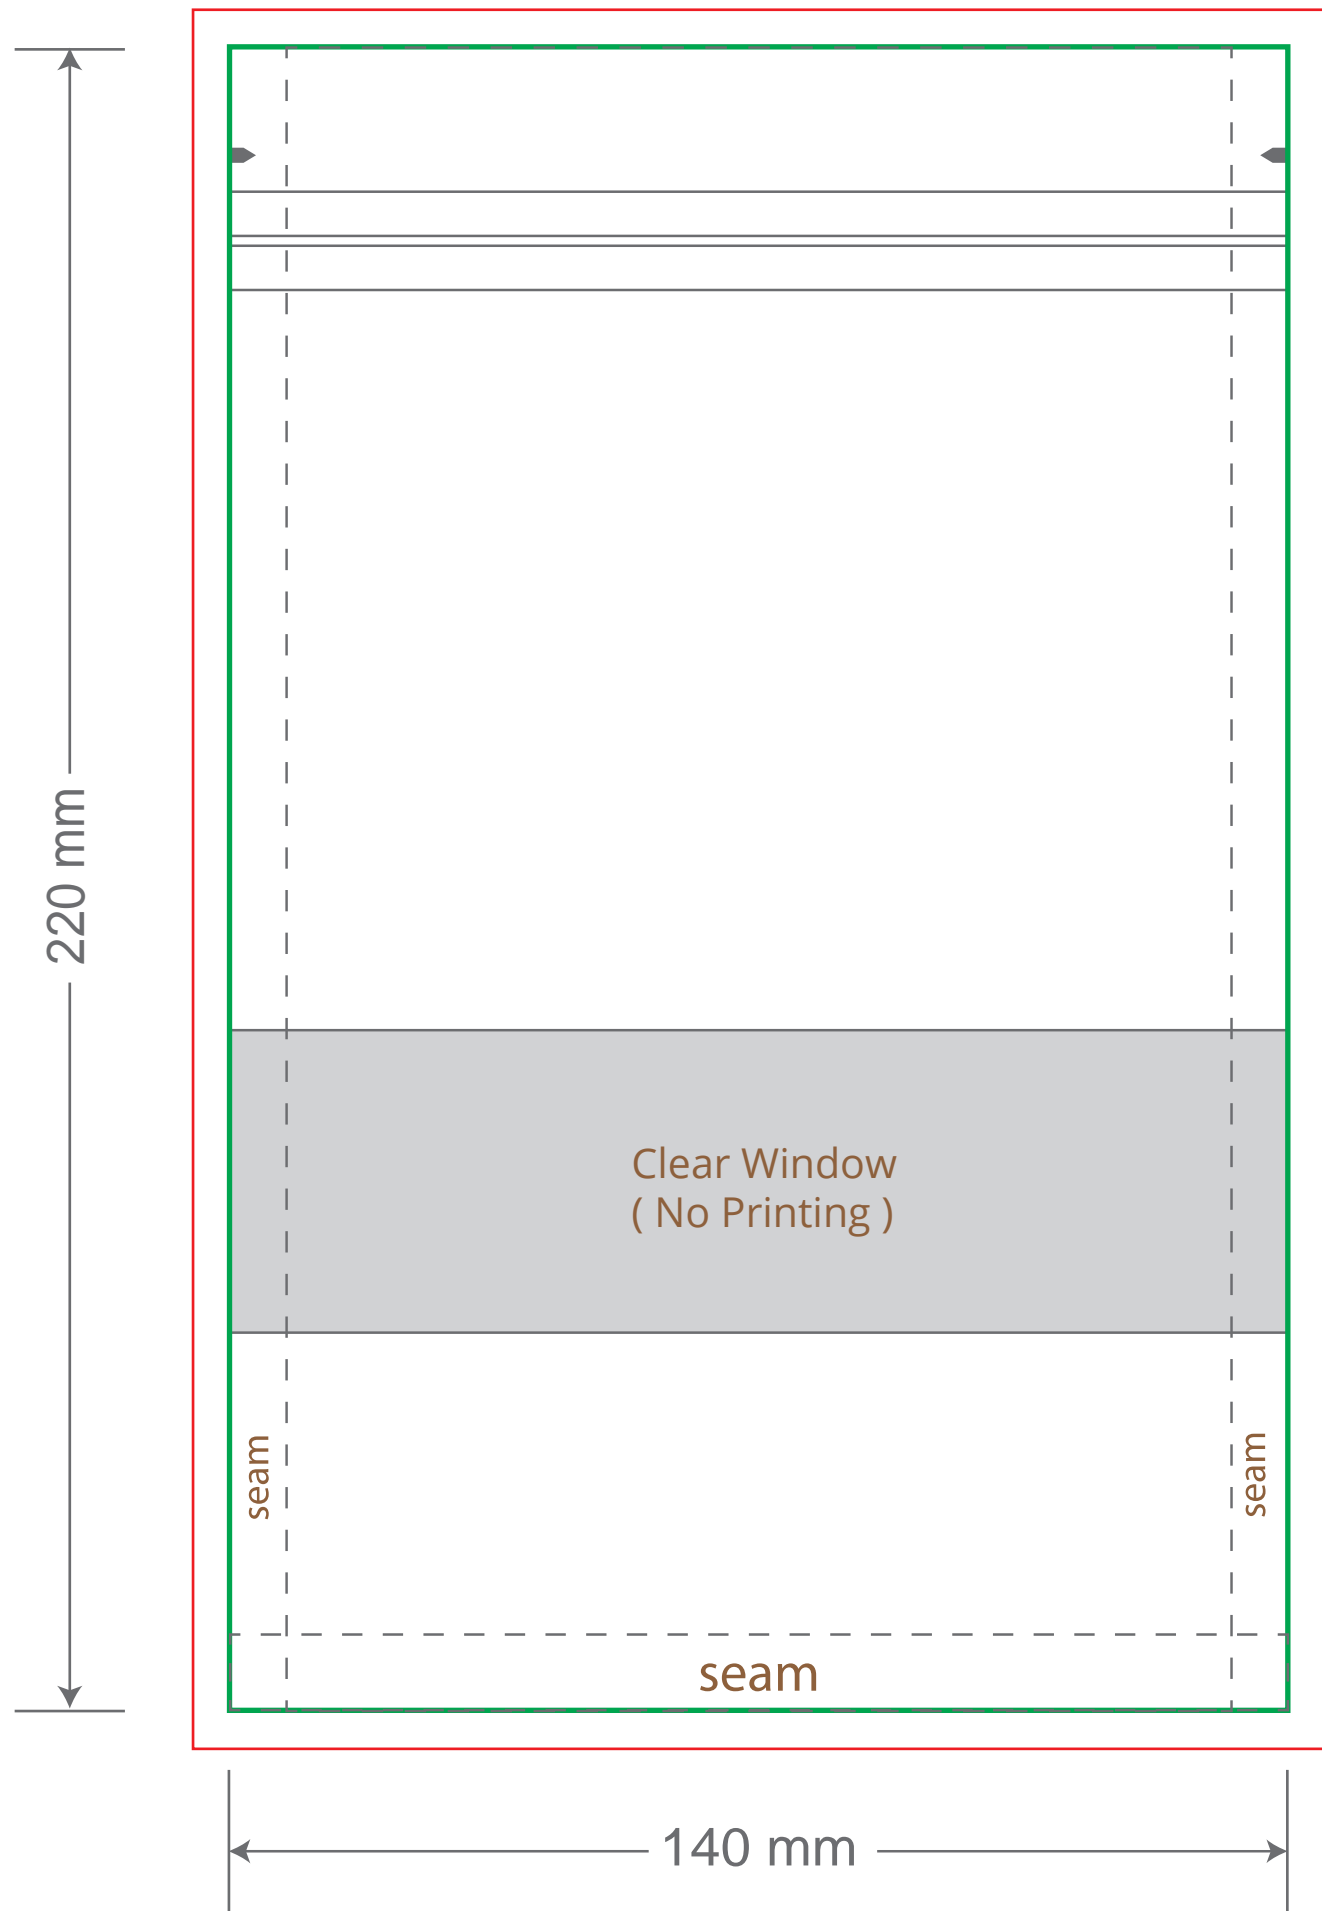

Front

Tear Notch
Zipper

Back

Tear Notch
Zipper

Green area is the bag area can with printing, except the window area.

Red area is the bleed area, please extend your artwork outside the green area within the red area.