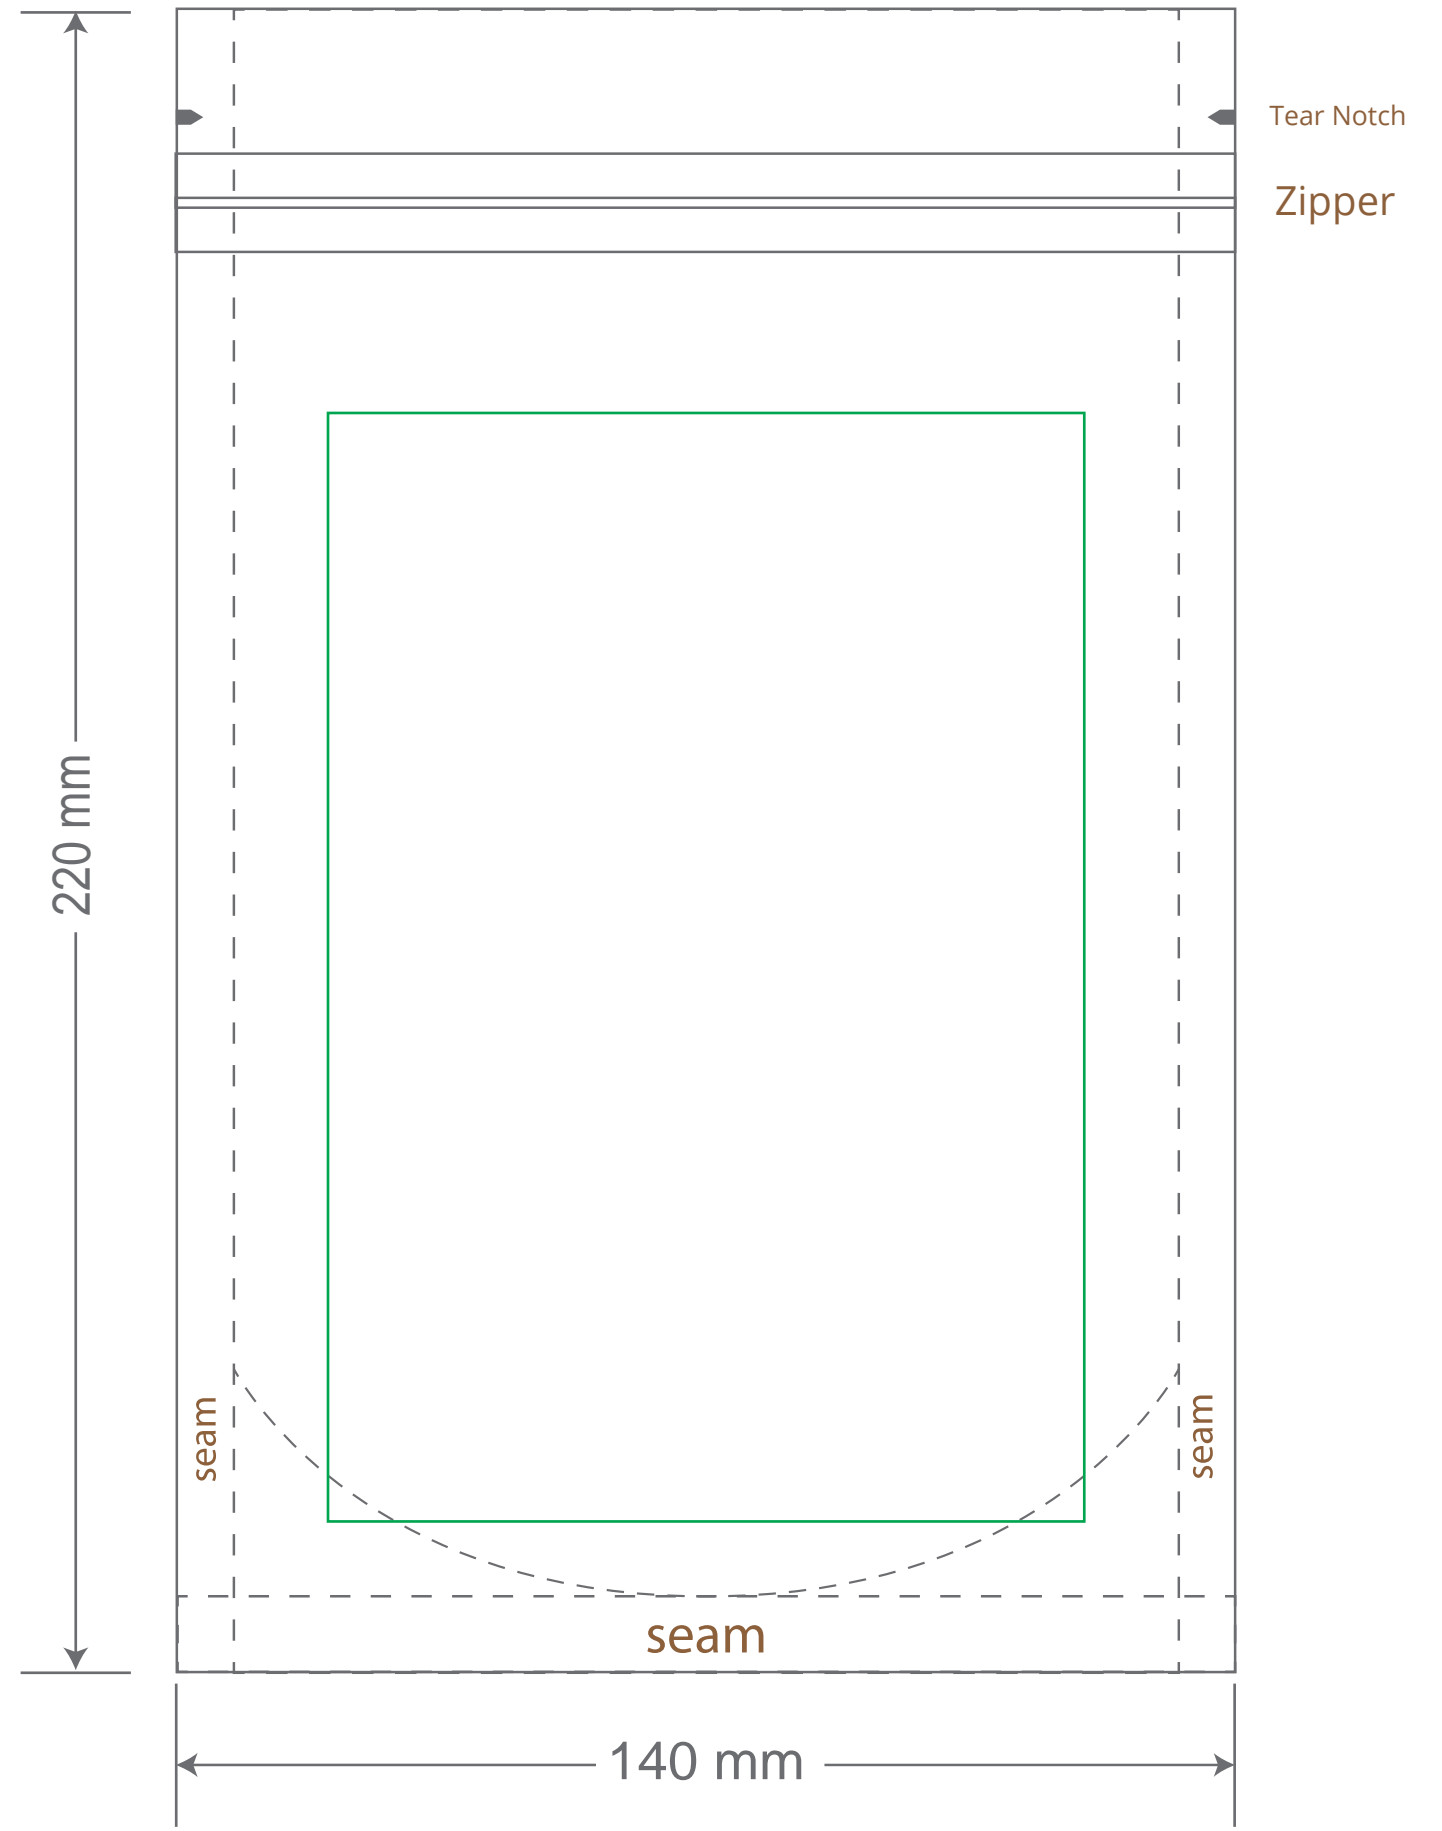

# Front

# Back

Green area is the bag area is the printing area, artwork with at most 2 colors for silkscreen printing.

Note: In Silkscreen printing Text font size must be bigger than 11pt can be clearly printed.