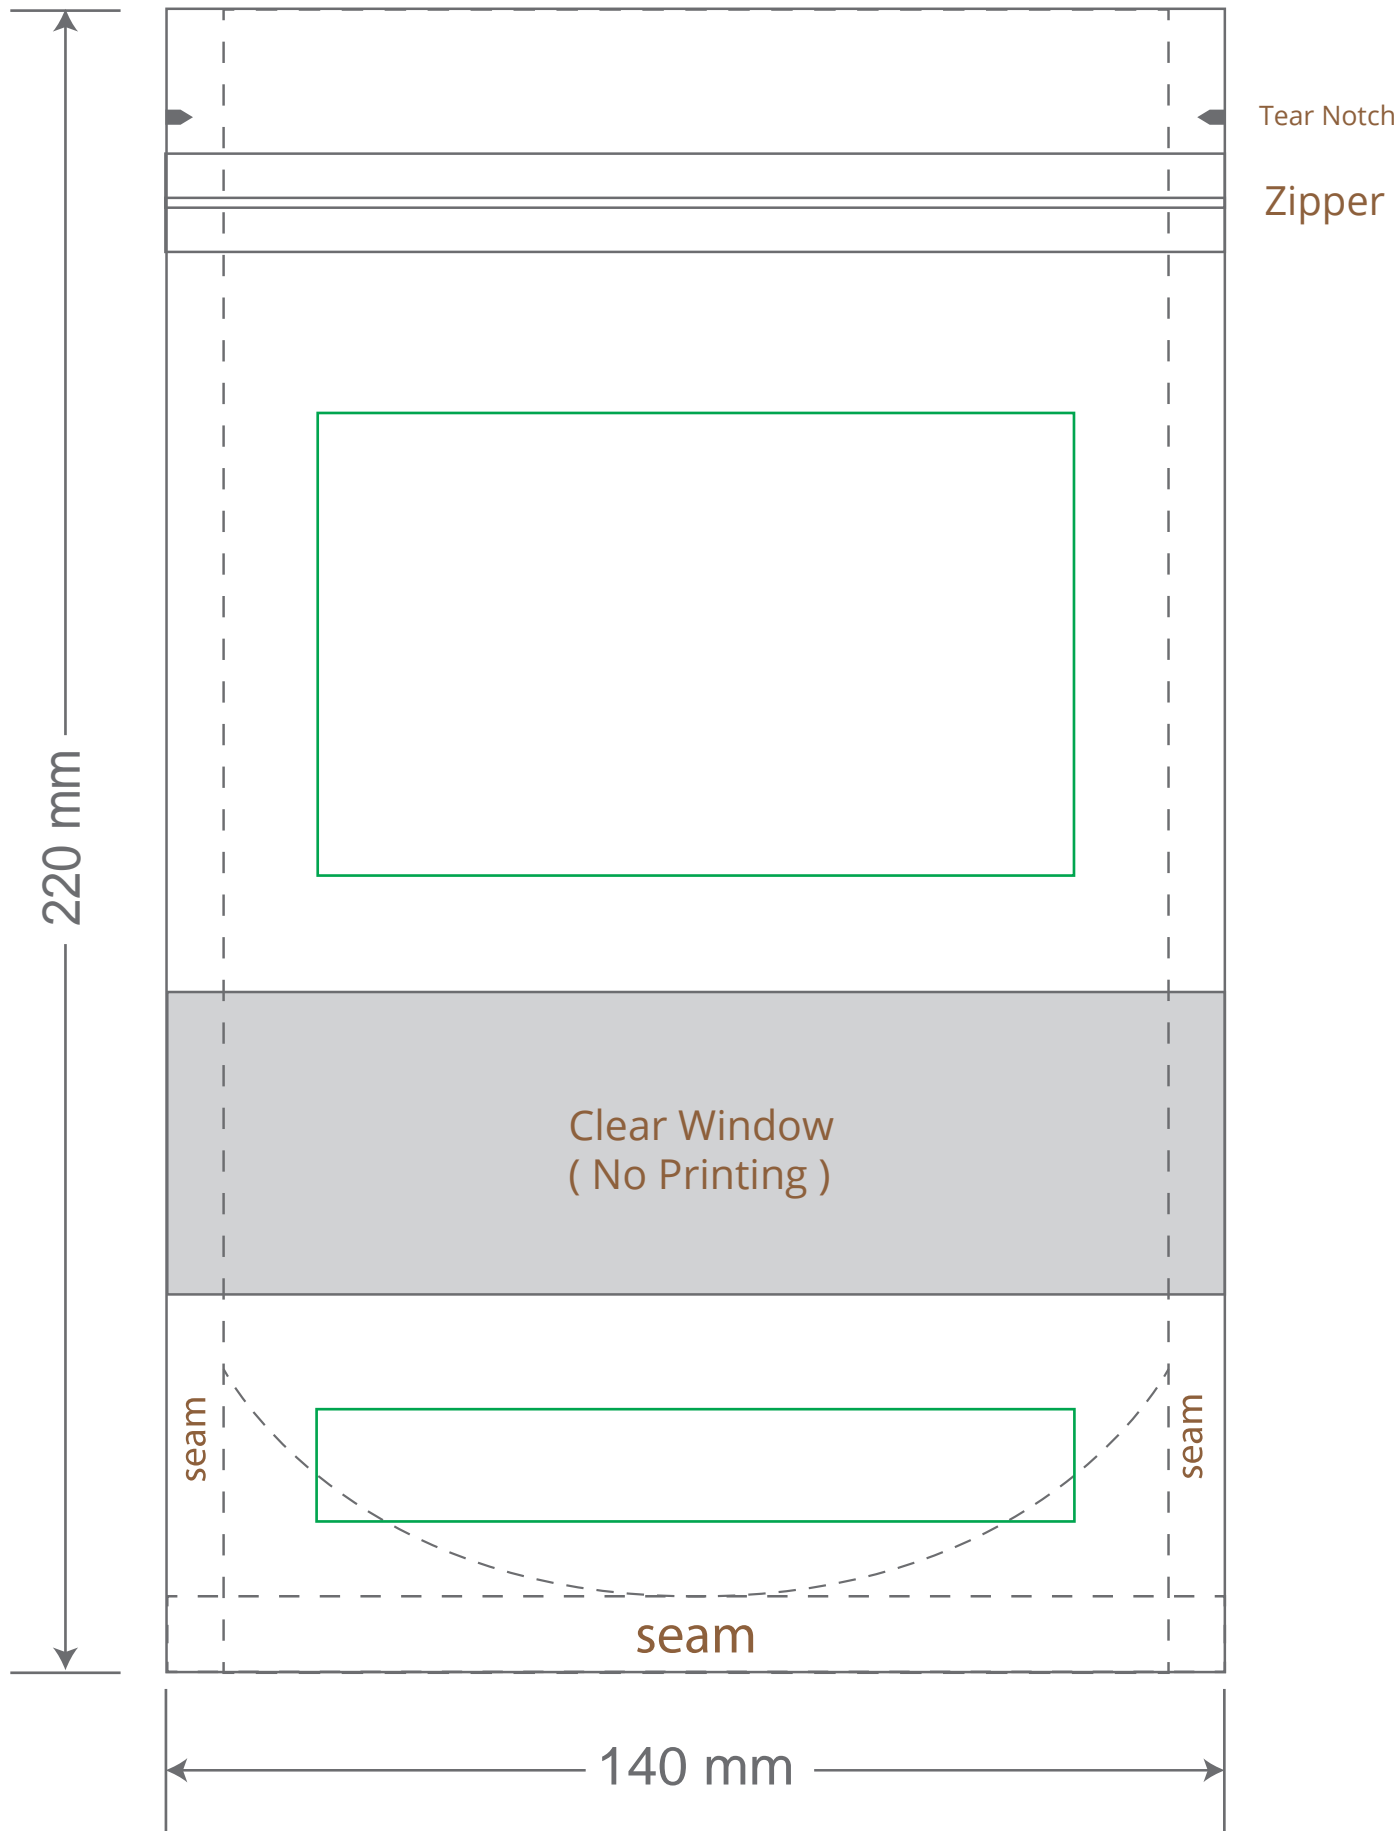

# Front

# Back

Green area is the bag area is the printing area, artwork with at most 2 colors for silkscreen printing.

Note: In Silkscreen printing Text font size must be bigger than 11pt can be clearly printed.