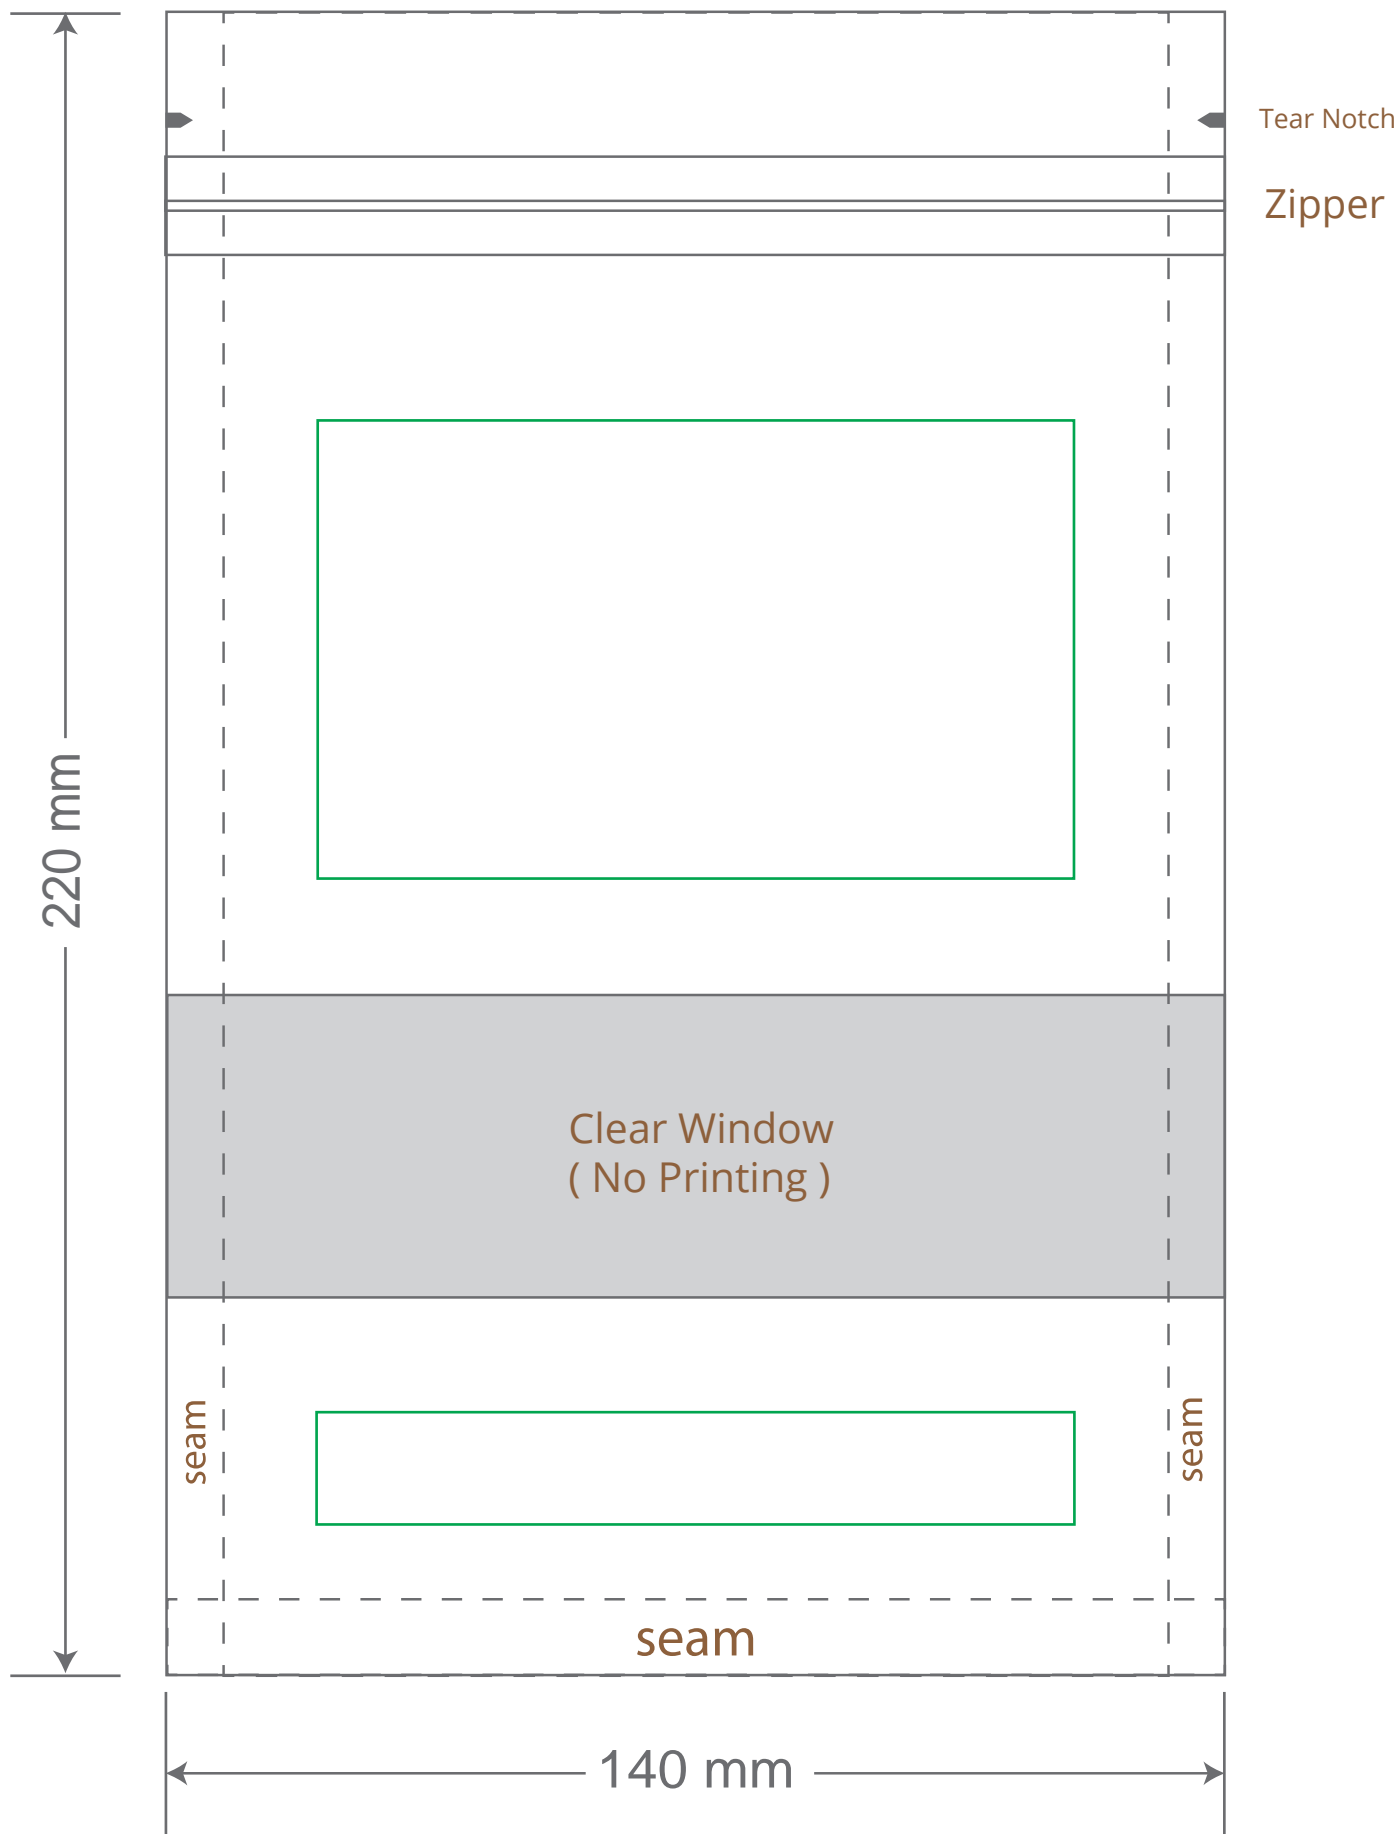

# Front

# Back

Green area is the bag area is the printing area, artwork with at most 2 colors for silkscreen printing.

Note: In Silkscreen printing Text font size must be bigger than 11pt can be clearly printed.