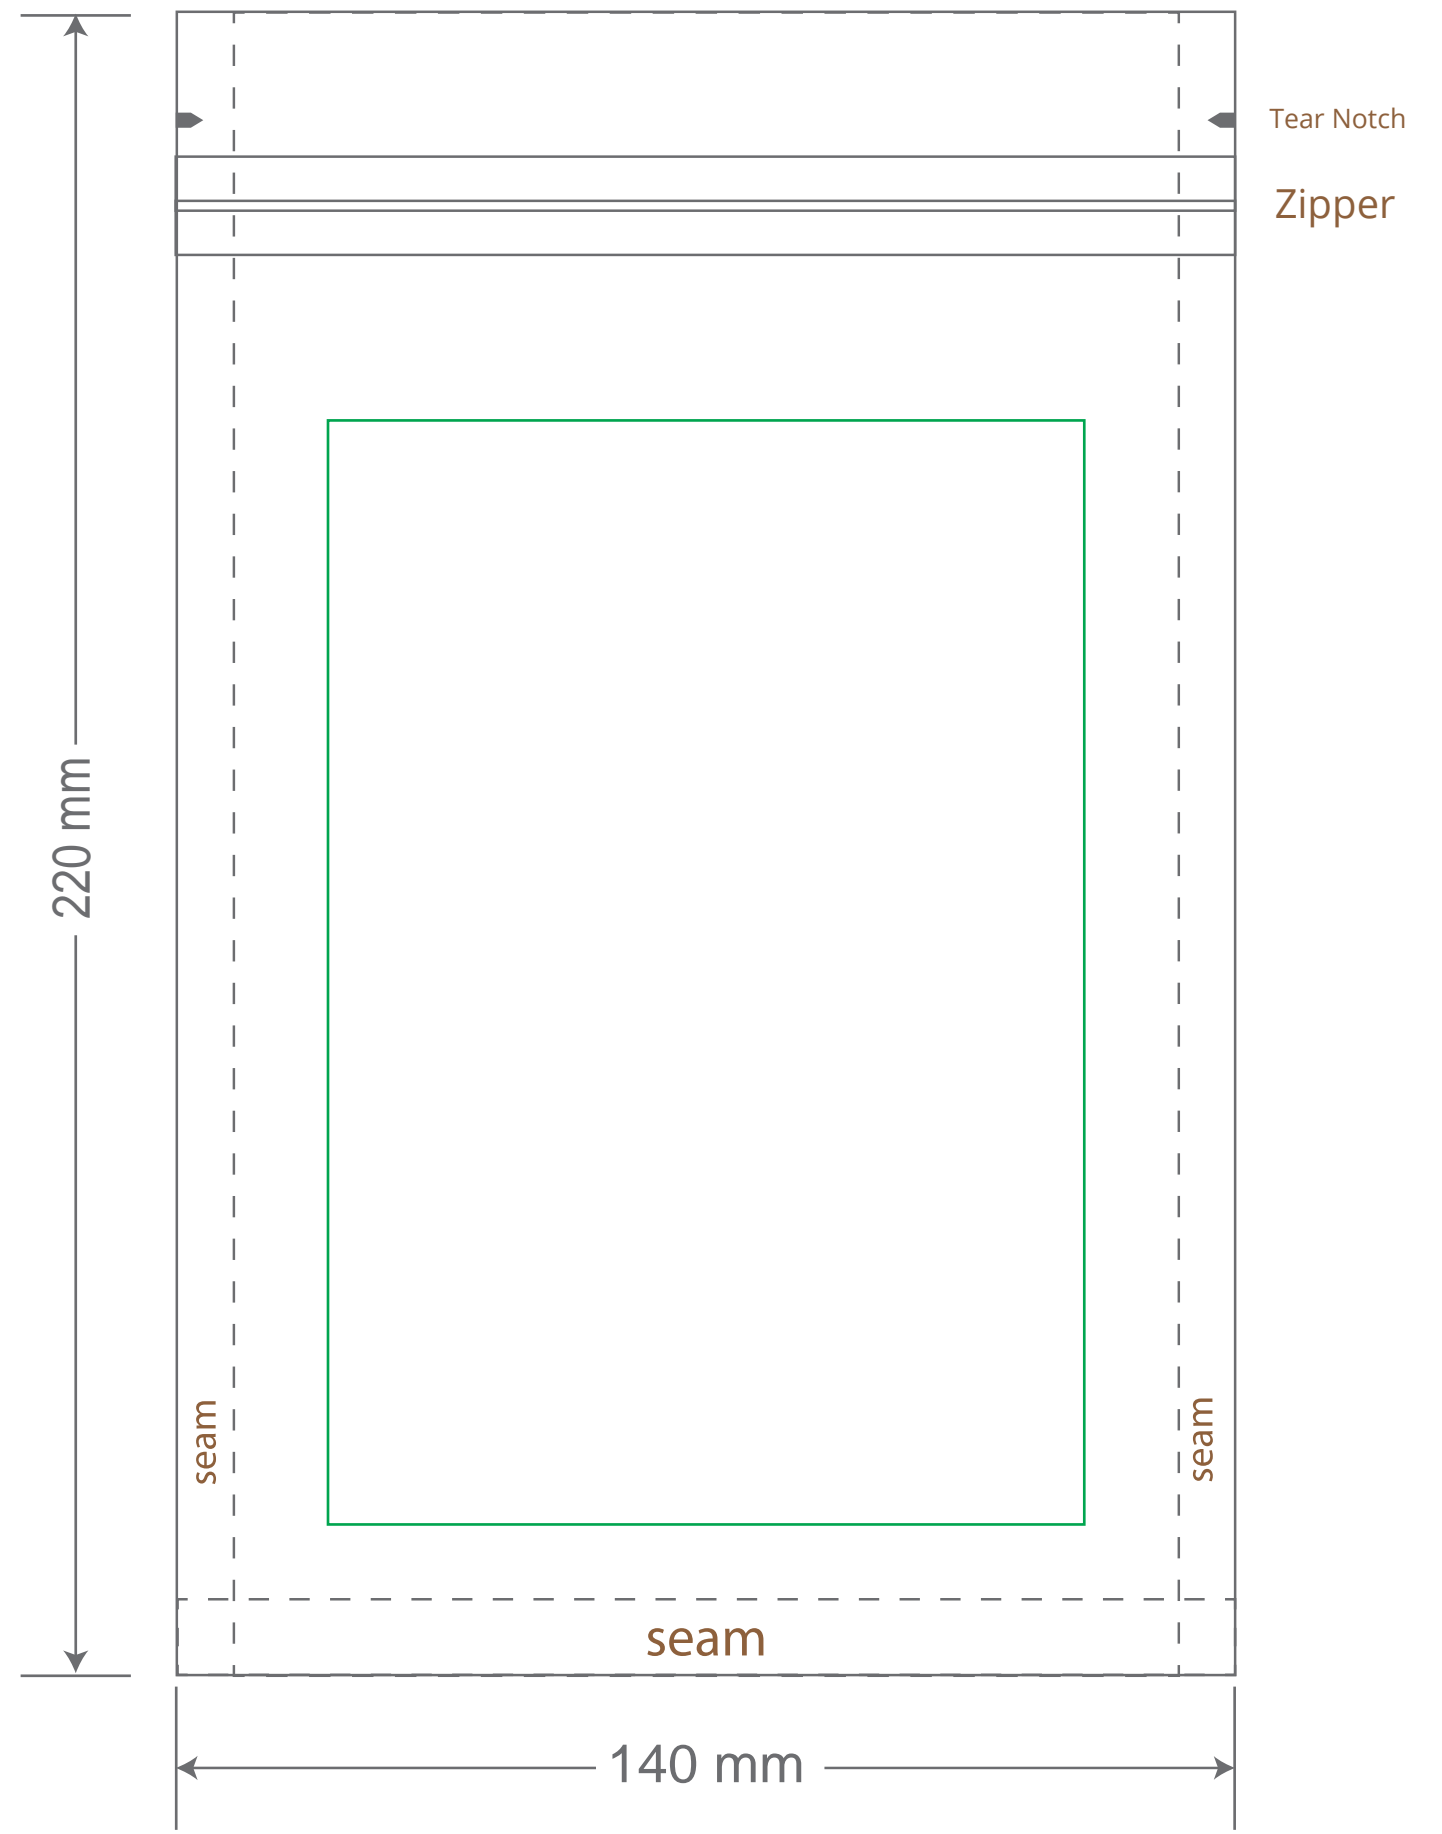

# Front

# Back

Green area is the bag area is the printing area, artwork with at most 2 colors for silkscreen printing.

Note: In Silkscreen printing Text font size must be bigger than 11pt can be clearly printed.