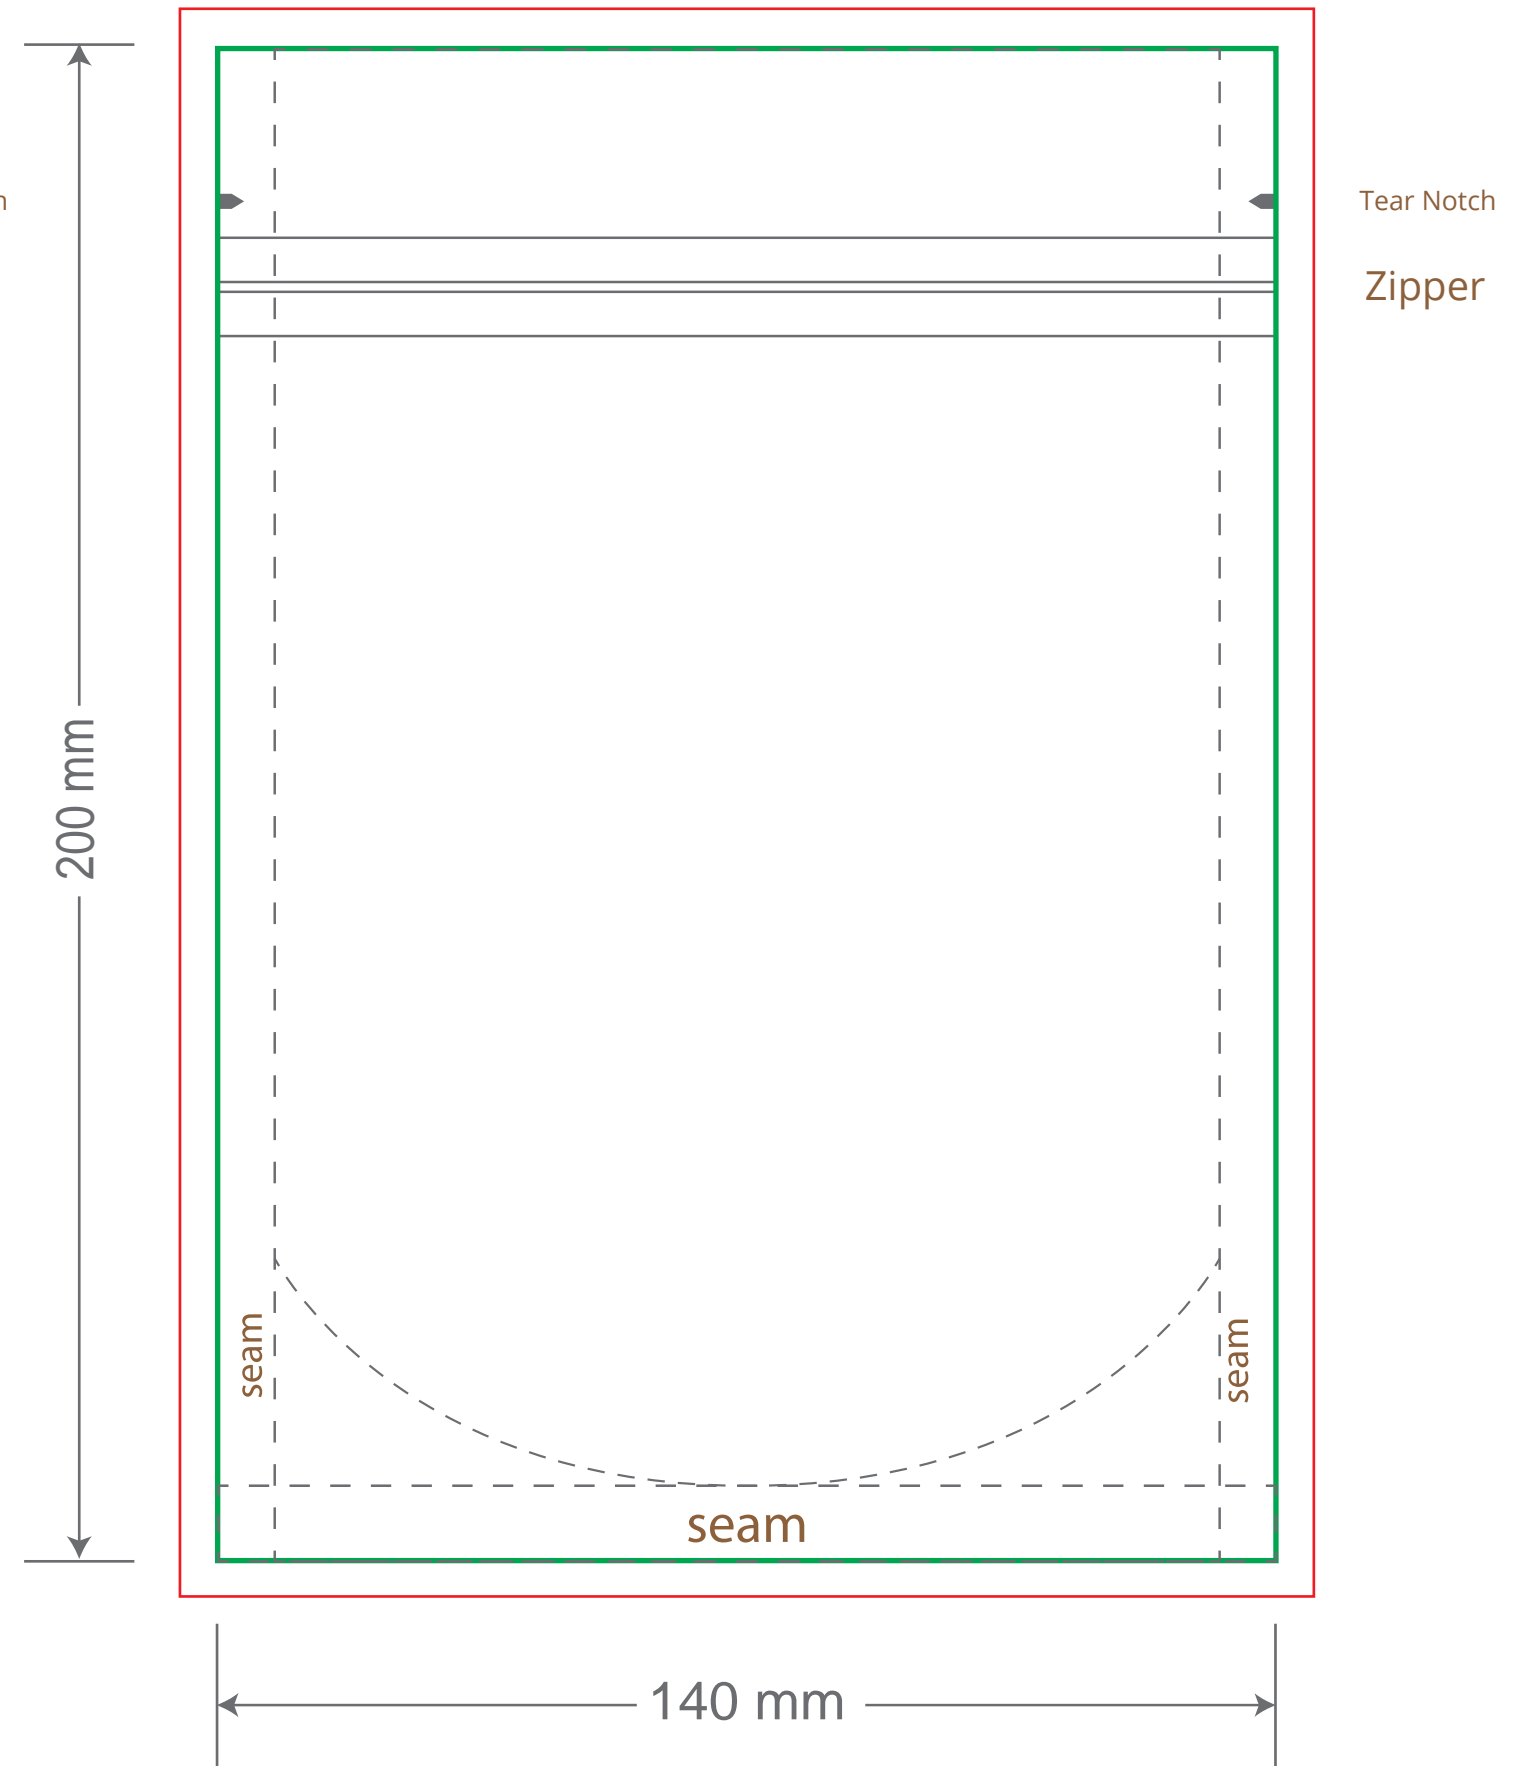

Front

Back

Green area is the bag area can with printing, except the window area.

Red area is the bleed area, please extend your artwork outside the green area within the red area.