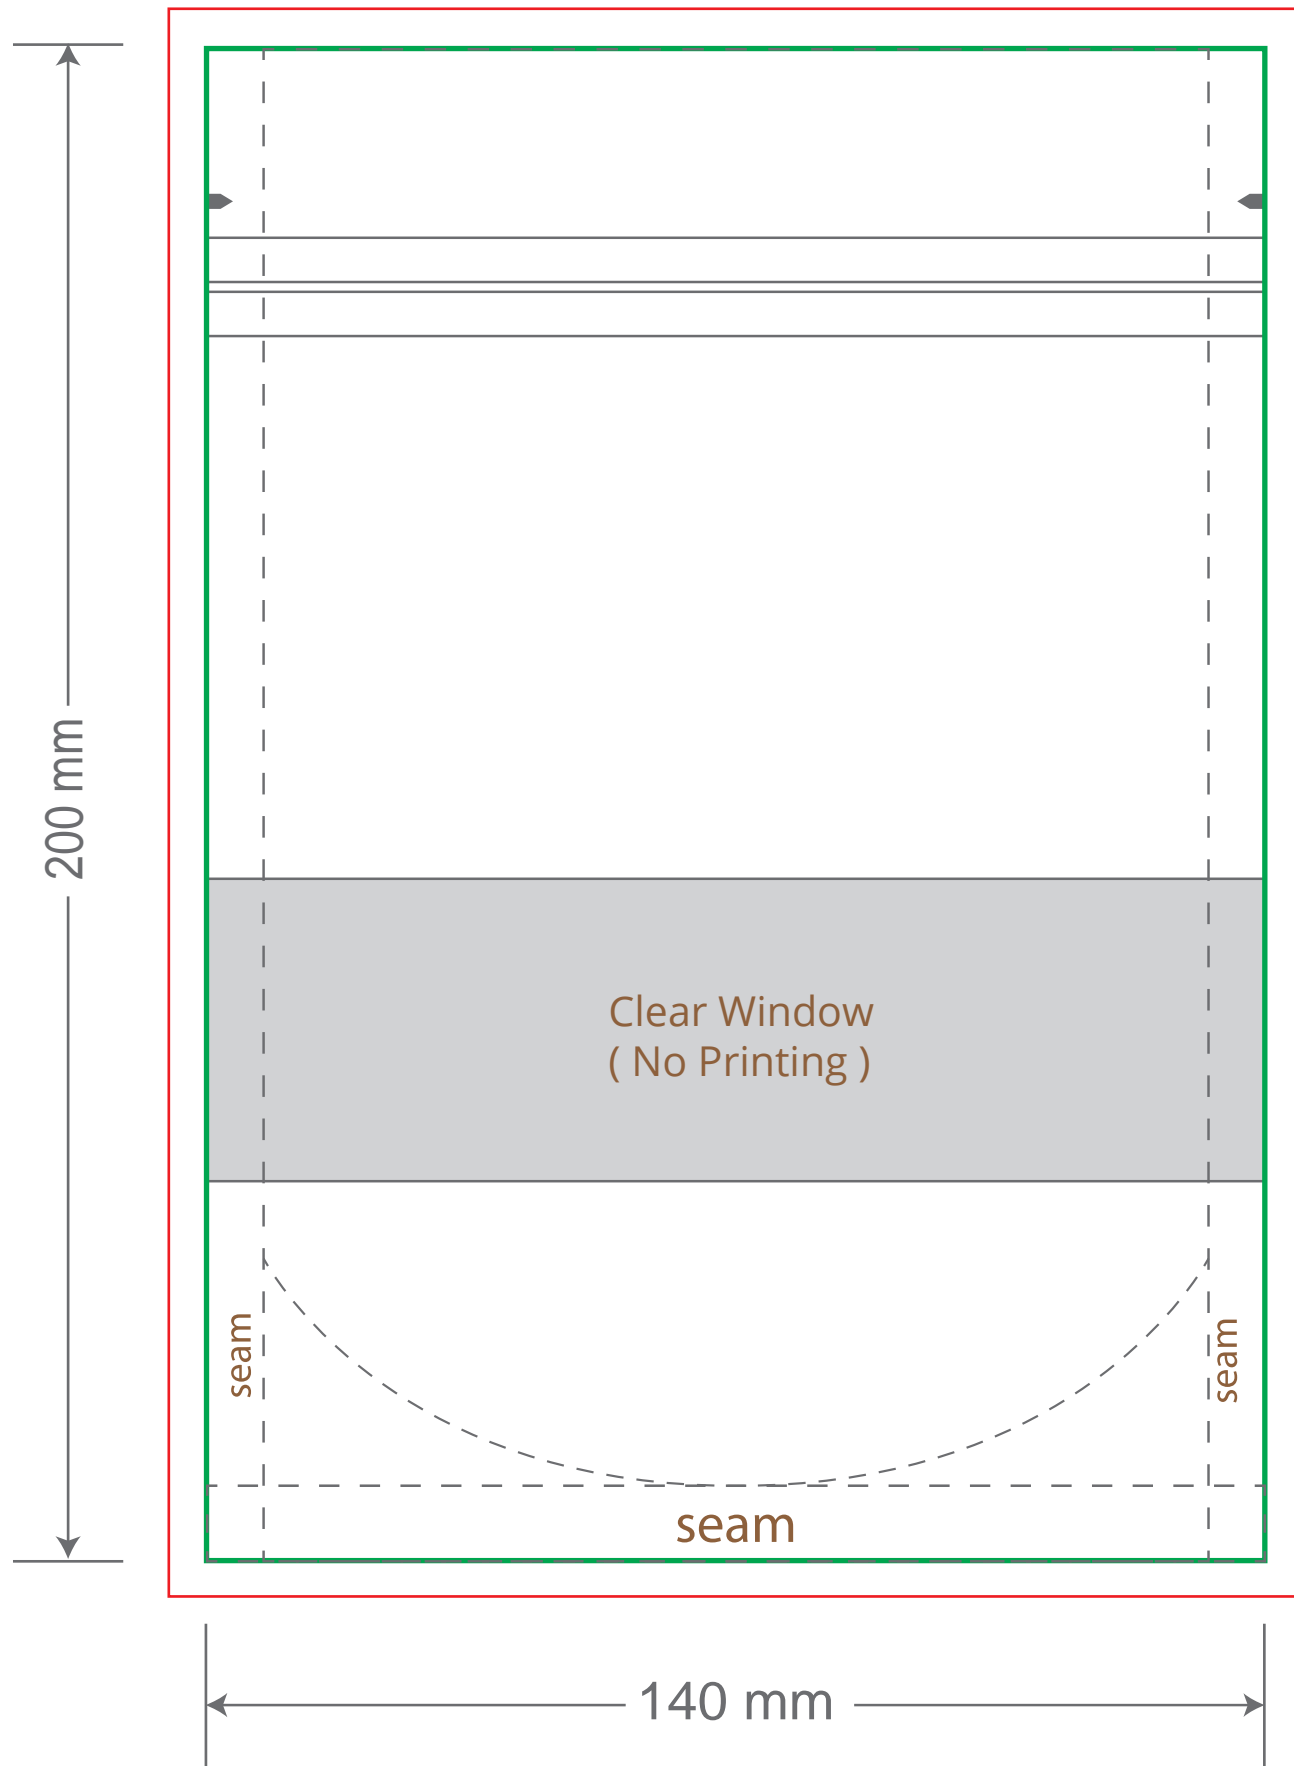

Front

Back

Green area is the bag area can with printing, except the window area.

Red area is the bleed area, please extend your artwork outside the green area within the red area.