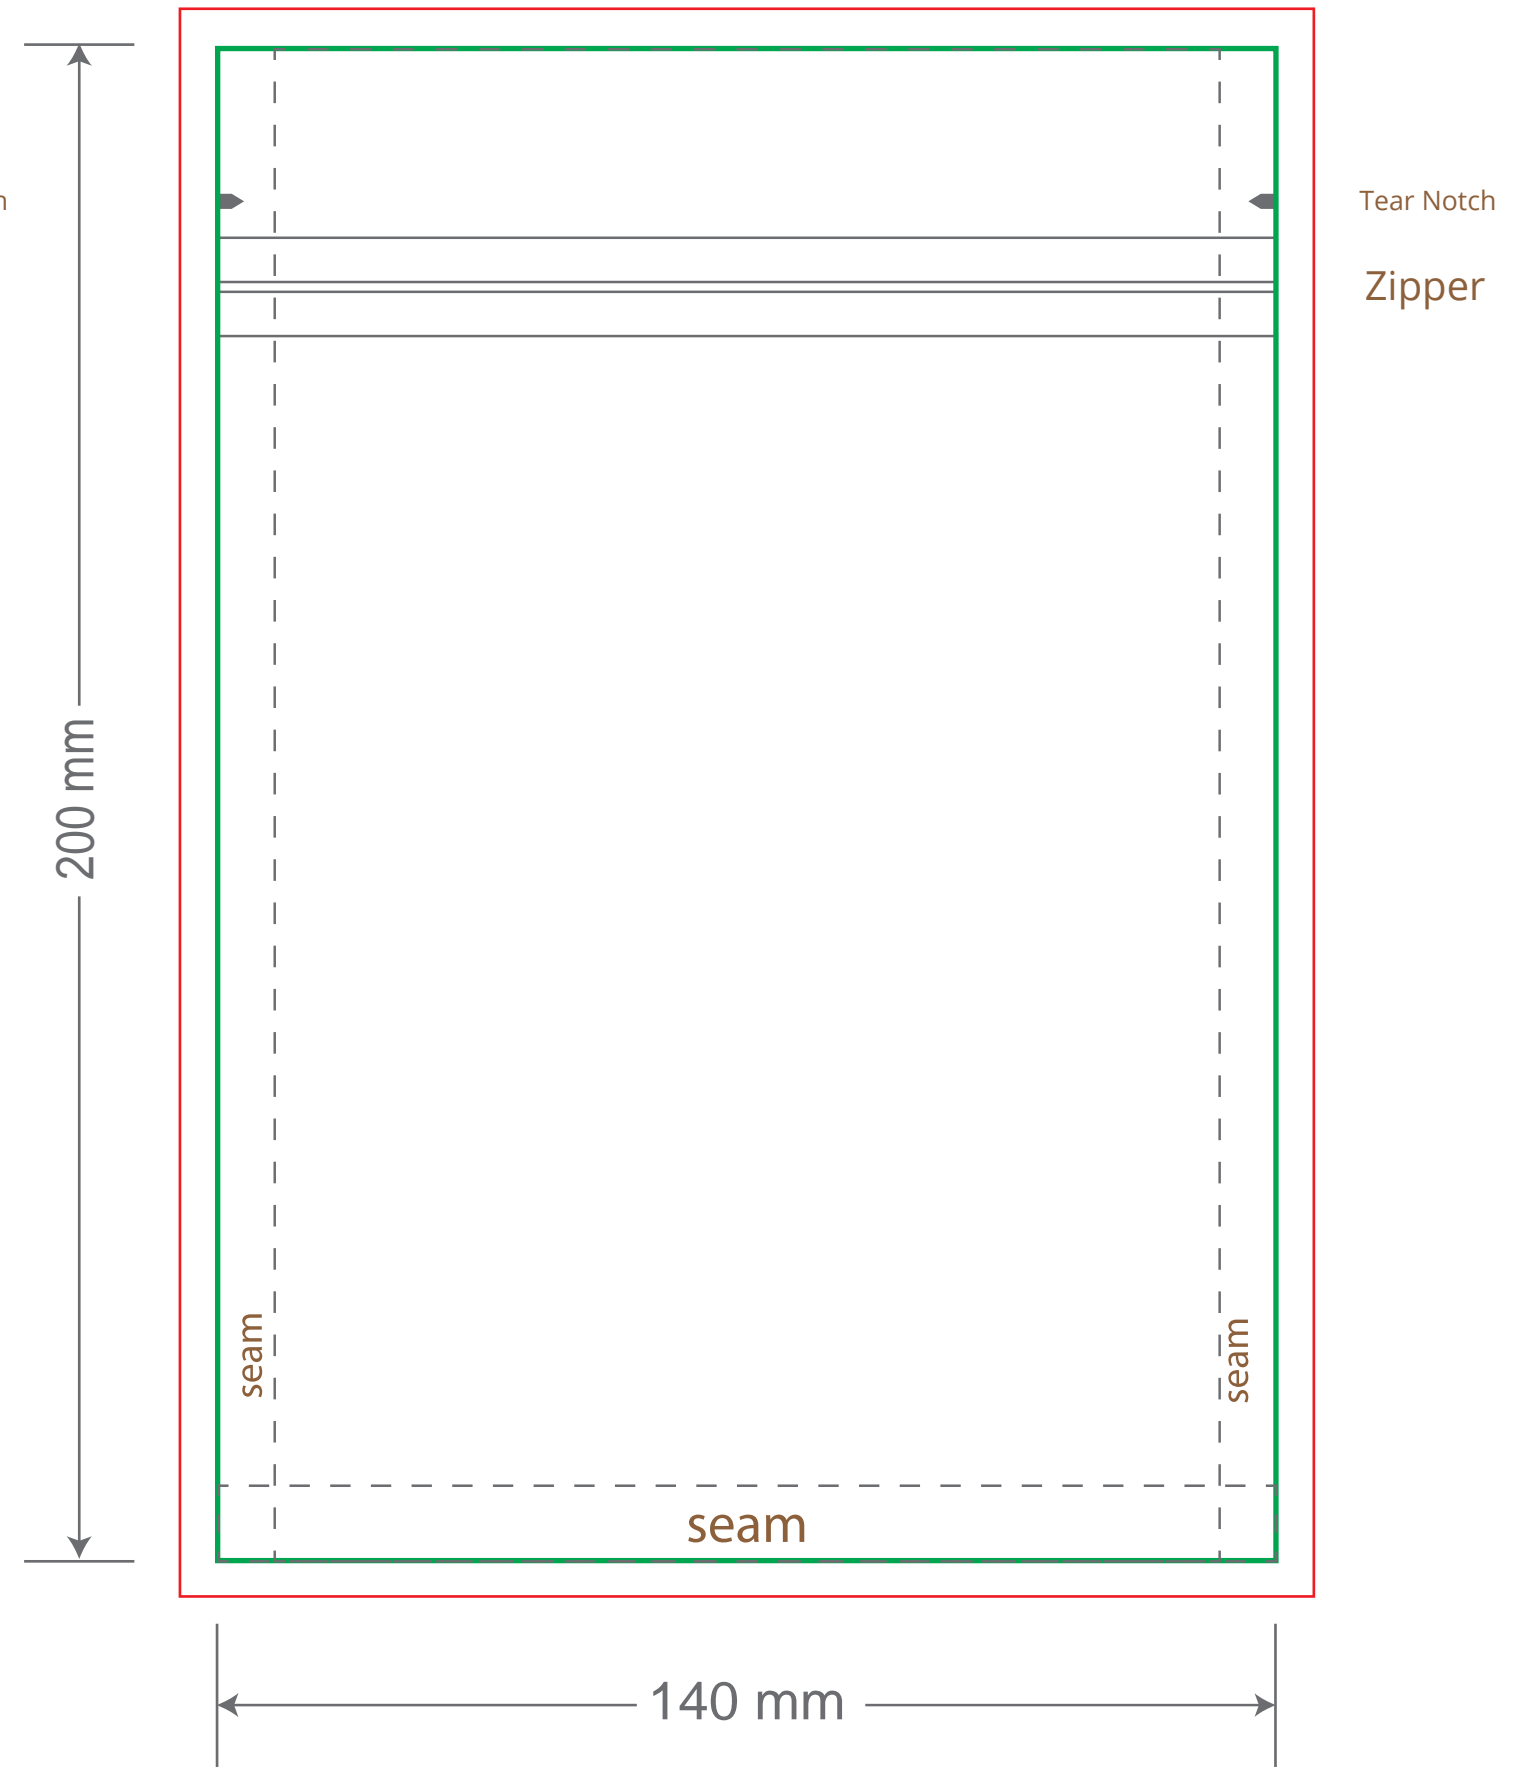

Front

Back

Green area is the bag area can with printing, except the window area.

Red area is the bleed area, please extend your artwork outside the green area within the red area.