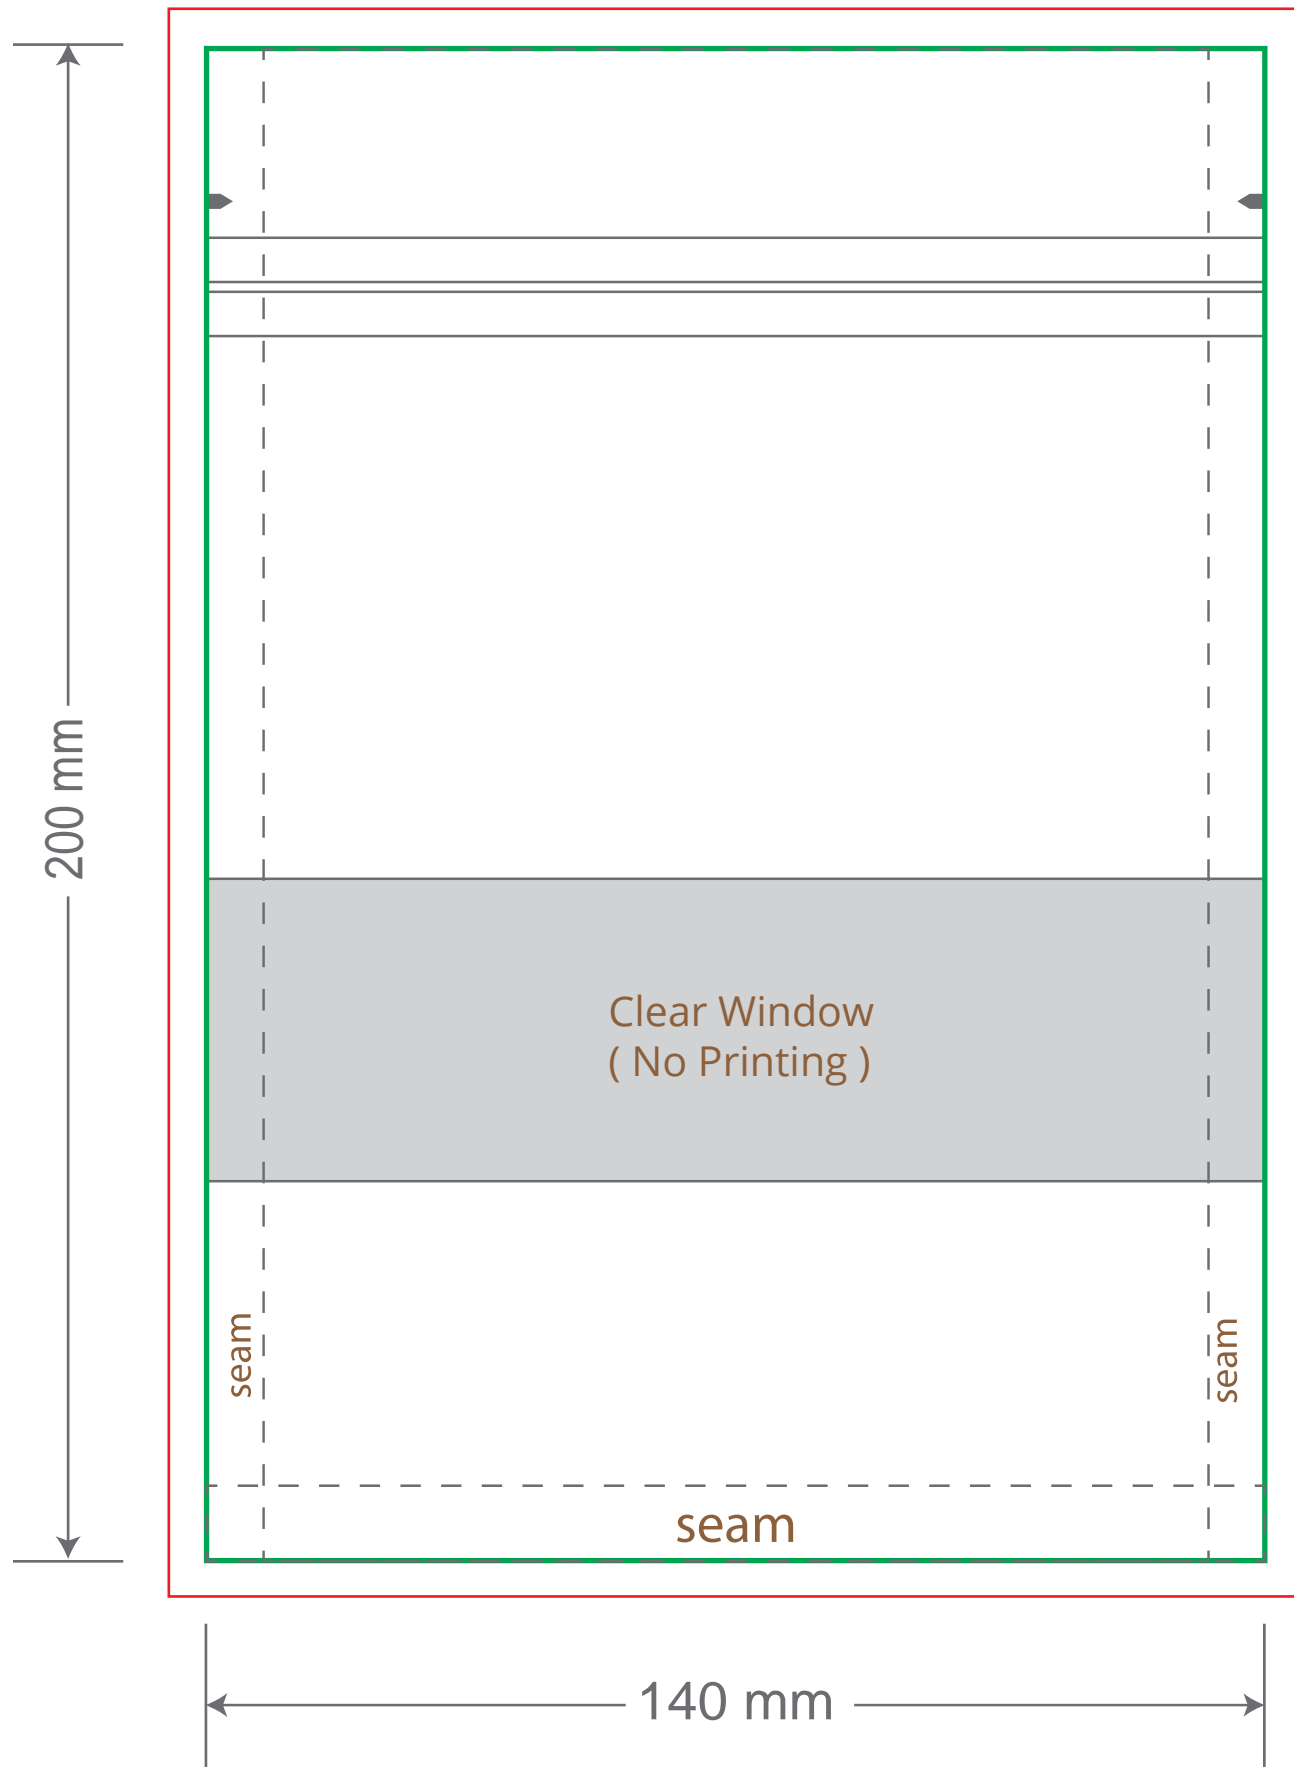

Front

Back

Green area is the bag area can with printing, except the window area.

Red area is the bleed area, please extend your artwork outside the green area within the red area.