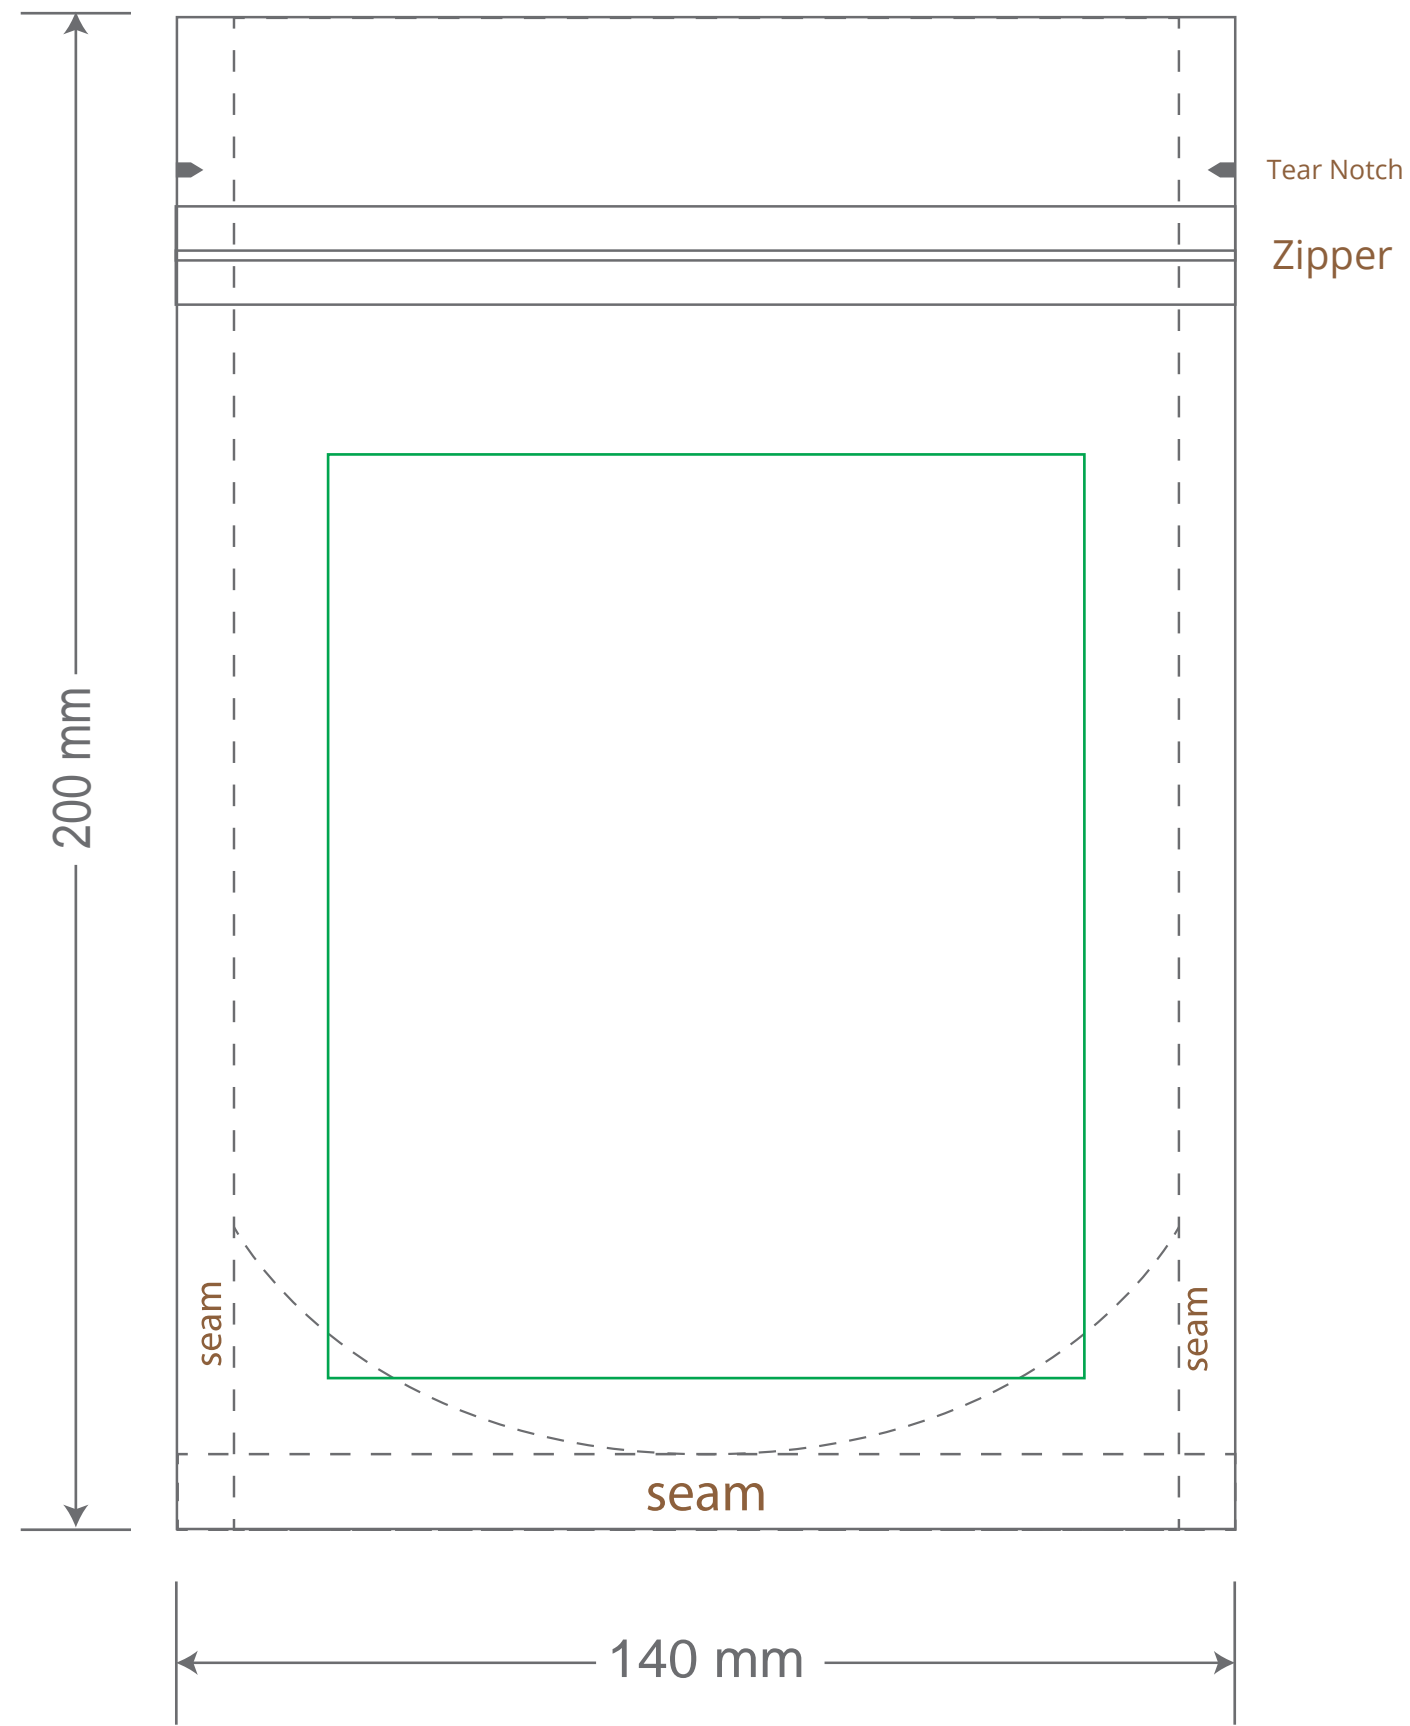

Front

Back

Green area is the bag area is the printing area, artwork with at most 2 colors for silkscreen printing.

Note: In Silkscreen printing Text font size must be bigger than 11pt can be clearly printed.