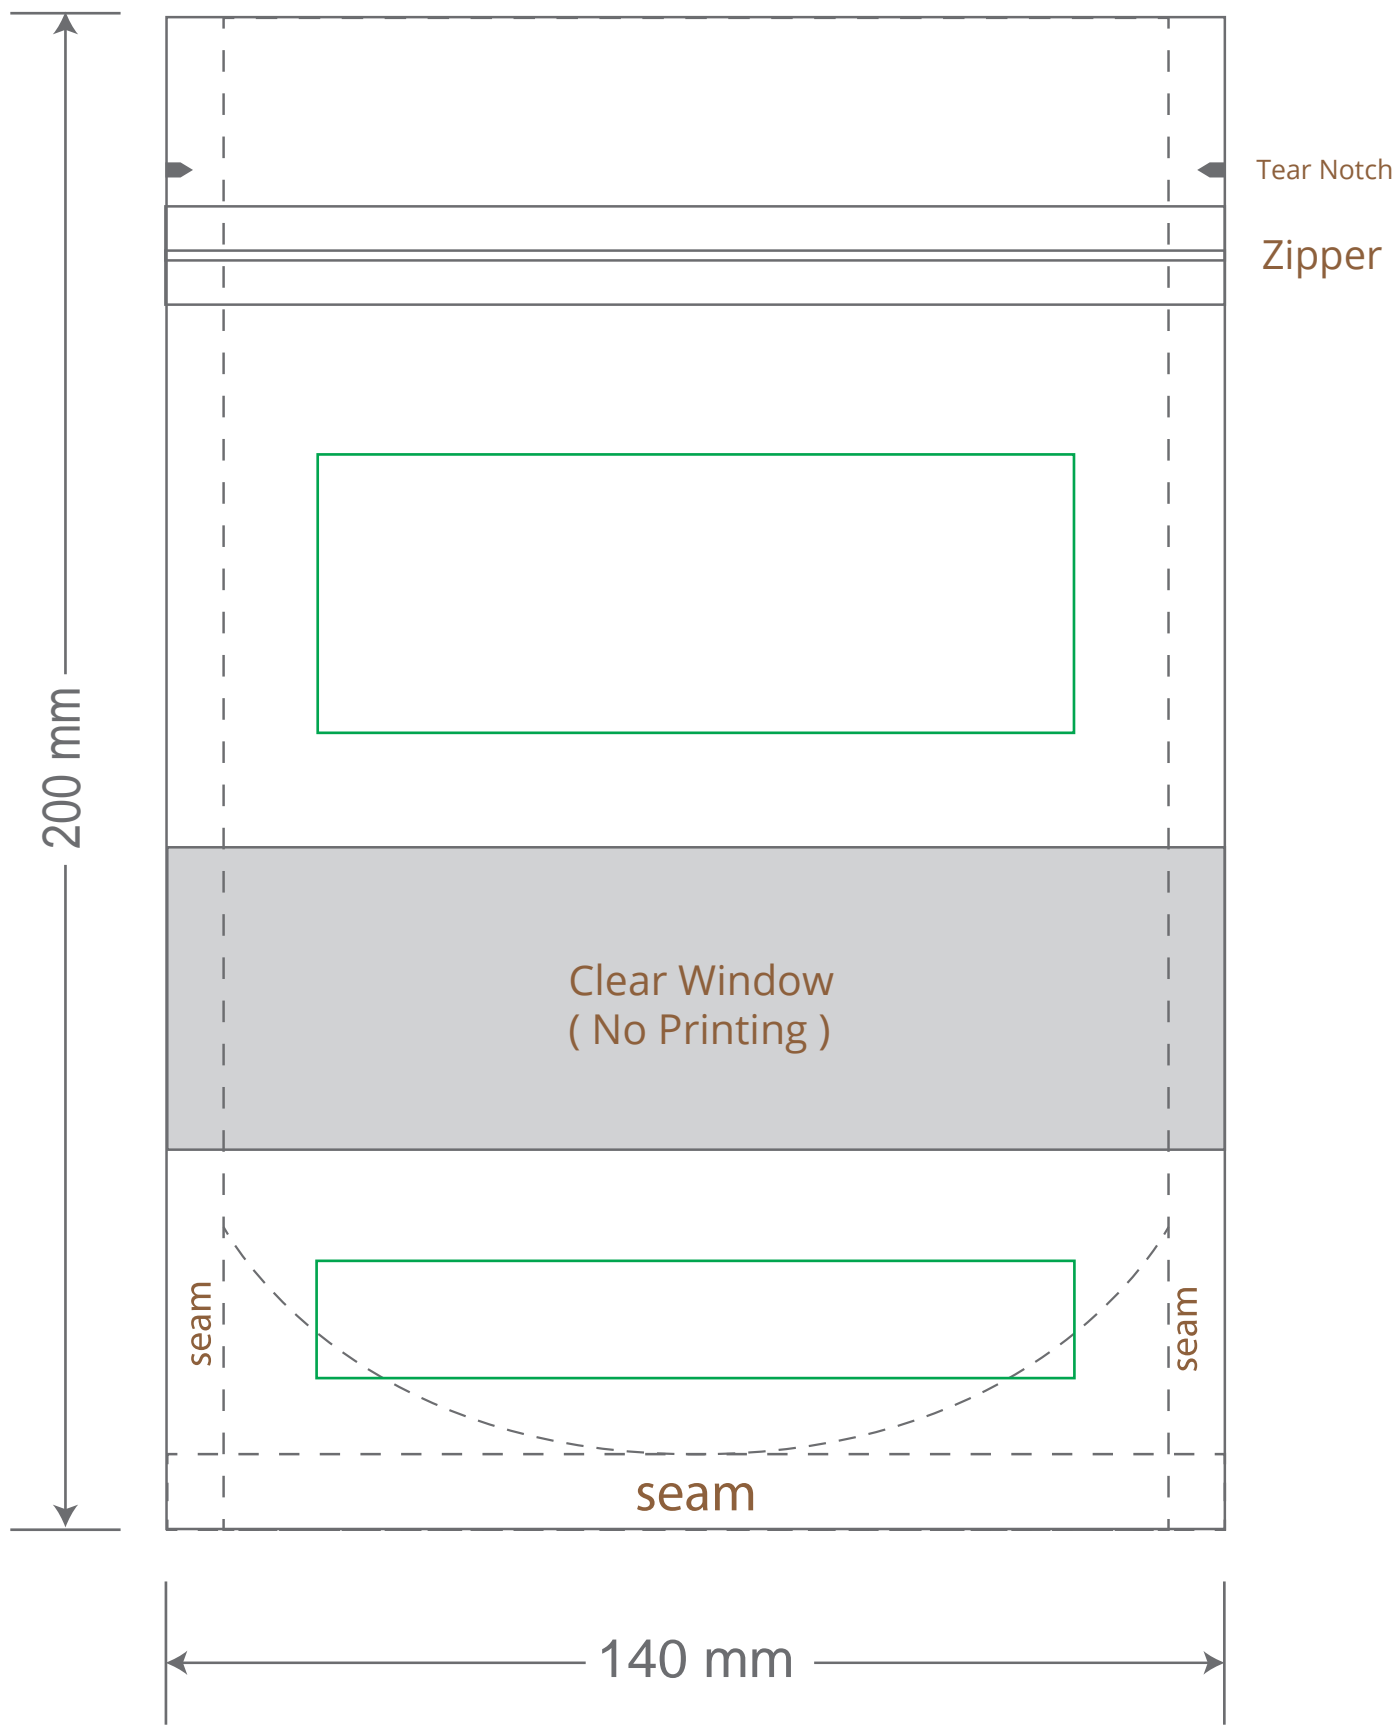

Front

Back

Green area is the bag area is the printing area, artwork with at most 2 colors for silkscreen printing.

Note: In Silkscreen printing Text font size must be bigger than 11pt can be clearly printed.