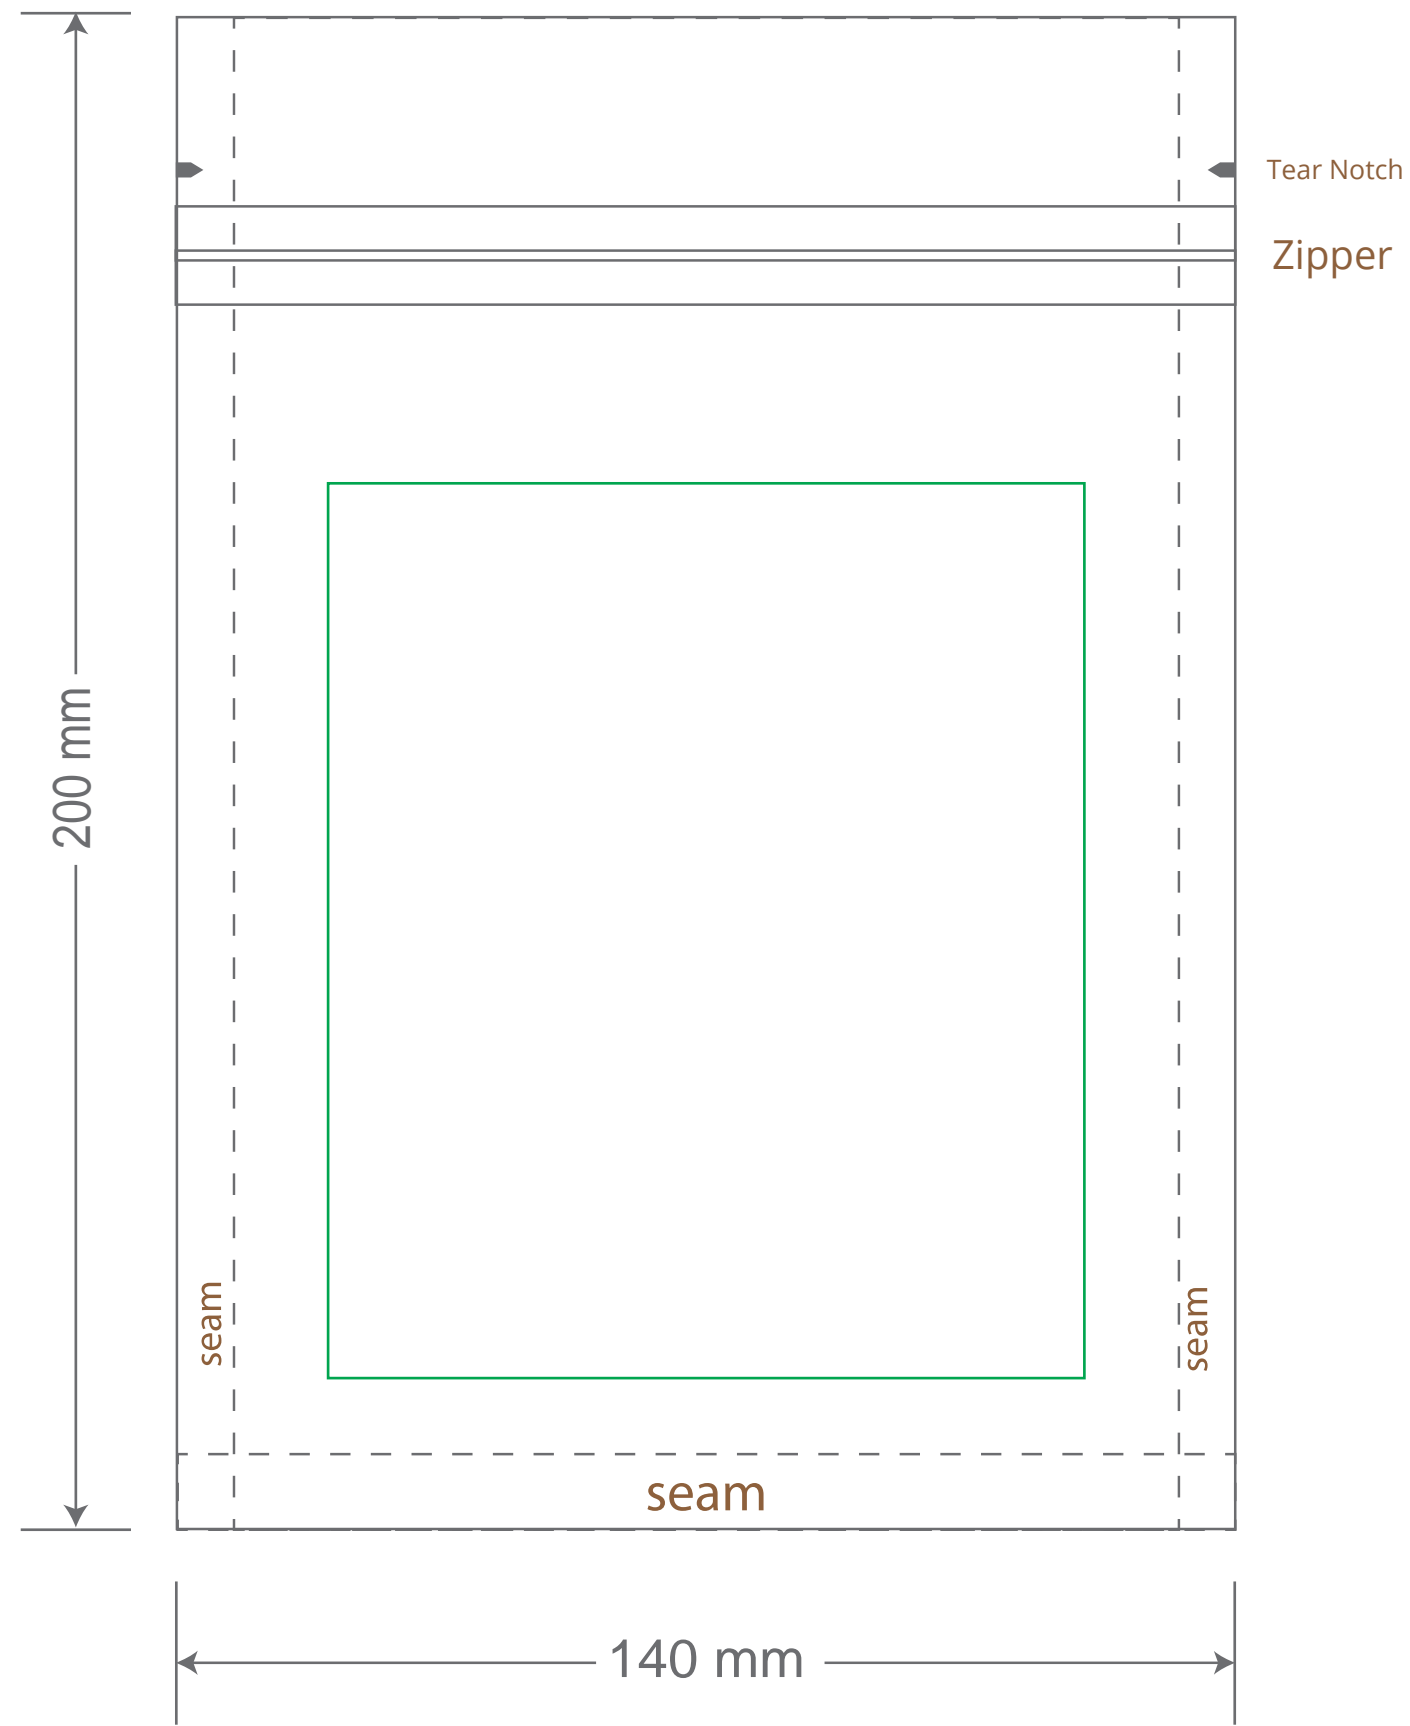

Front

Back

Green area is the bag area is the printing area, artwork with at most 2 colors for silkscreen printing.

Note: In Silkscreen printing Text font size must be bigger than 11pt can be clearly printed.