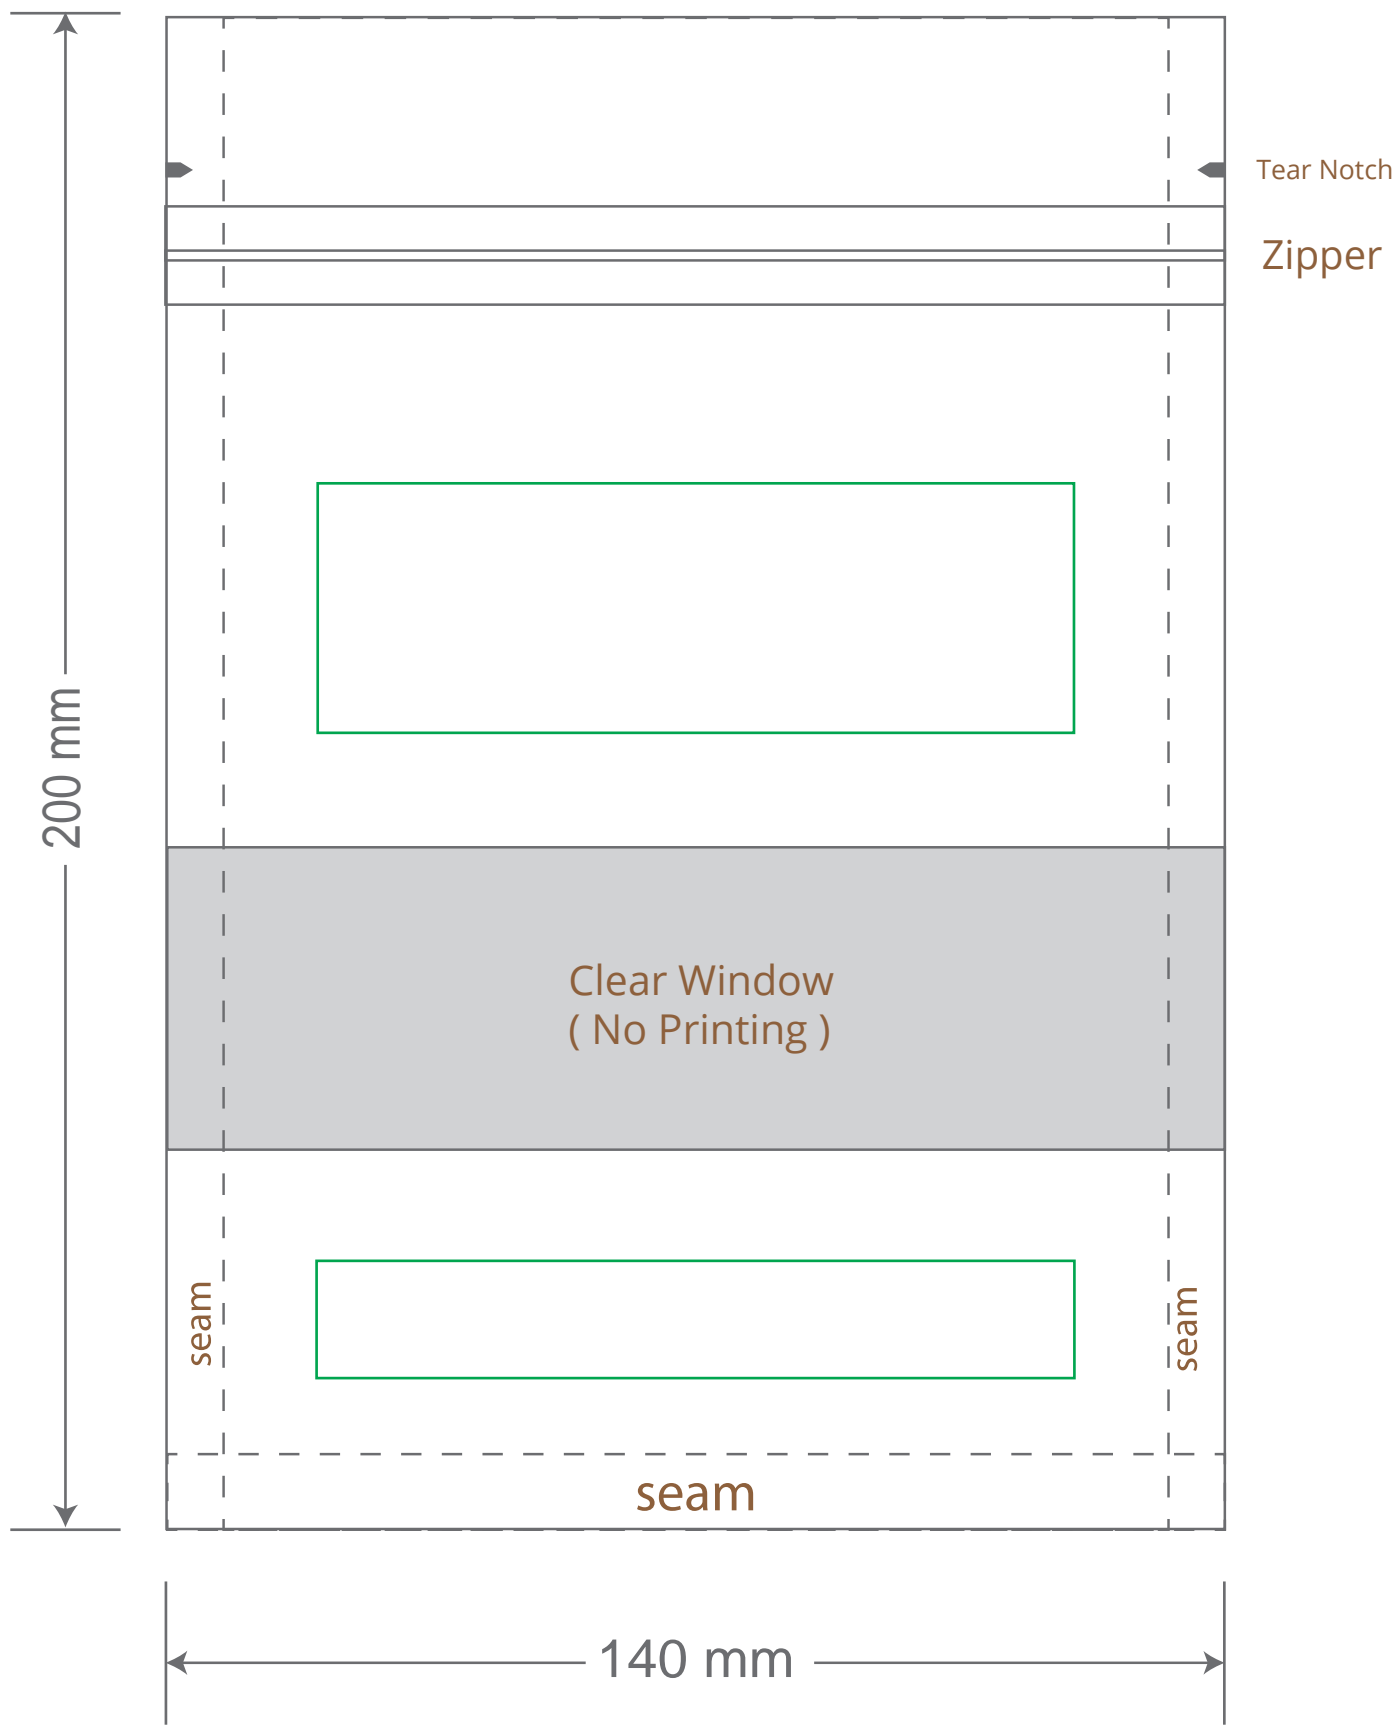

Front

Back

Green area is the bag area is the printing area, artwork with at most 2 colors for silkscreen printing.

Note: In Silkscreen printing Text font size must be bigger than 11pt can be clearly printed.