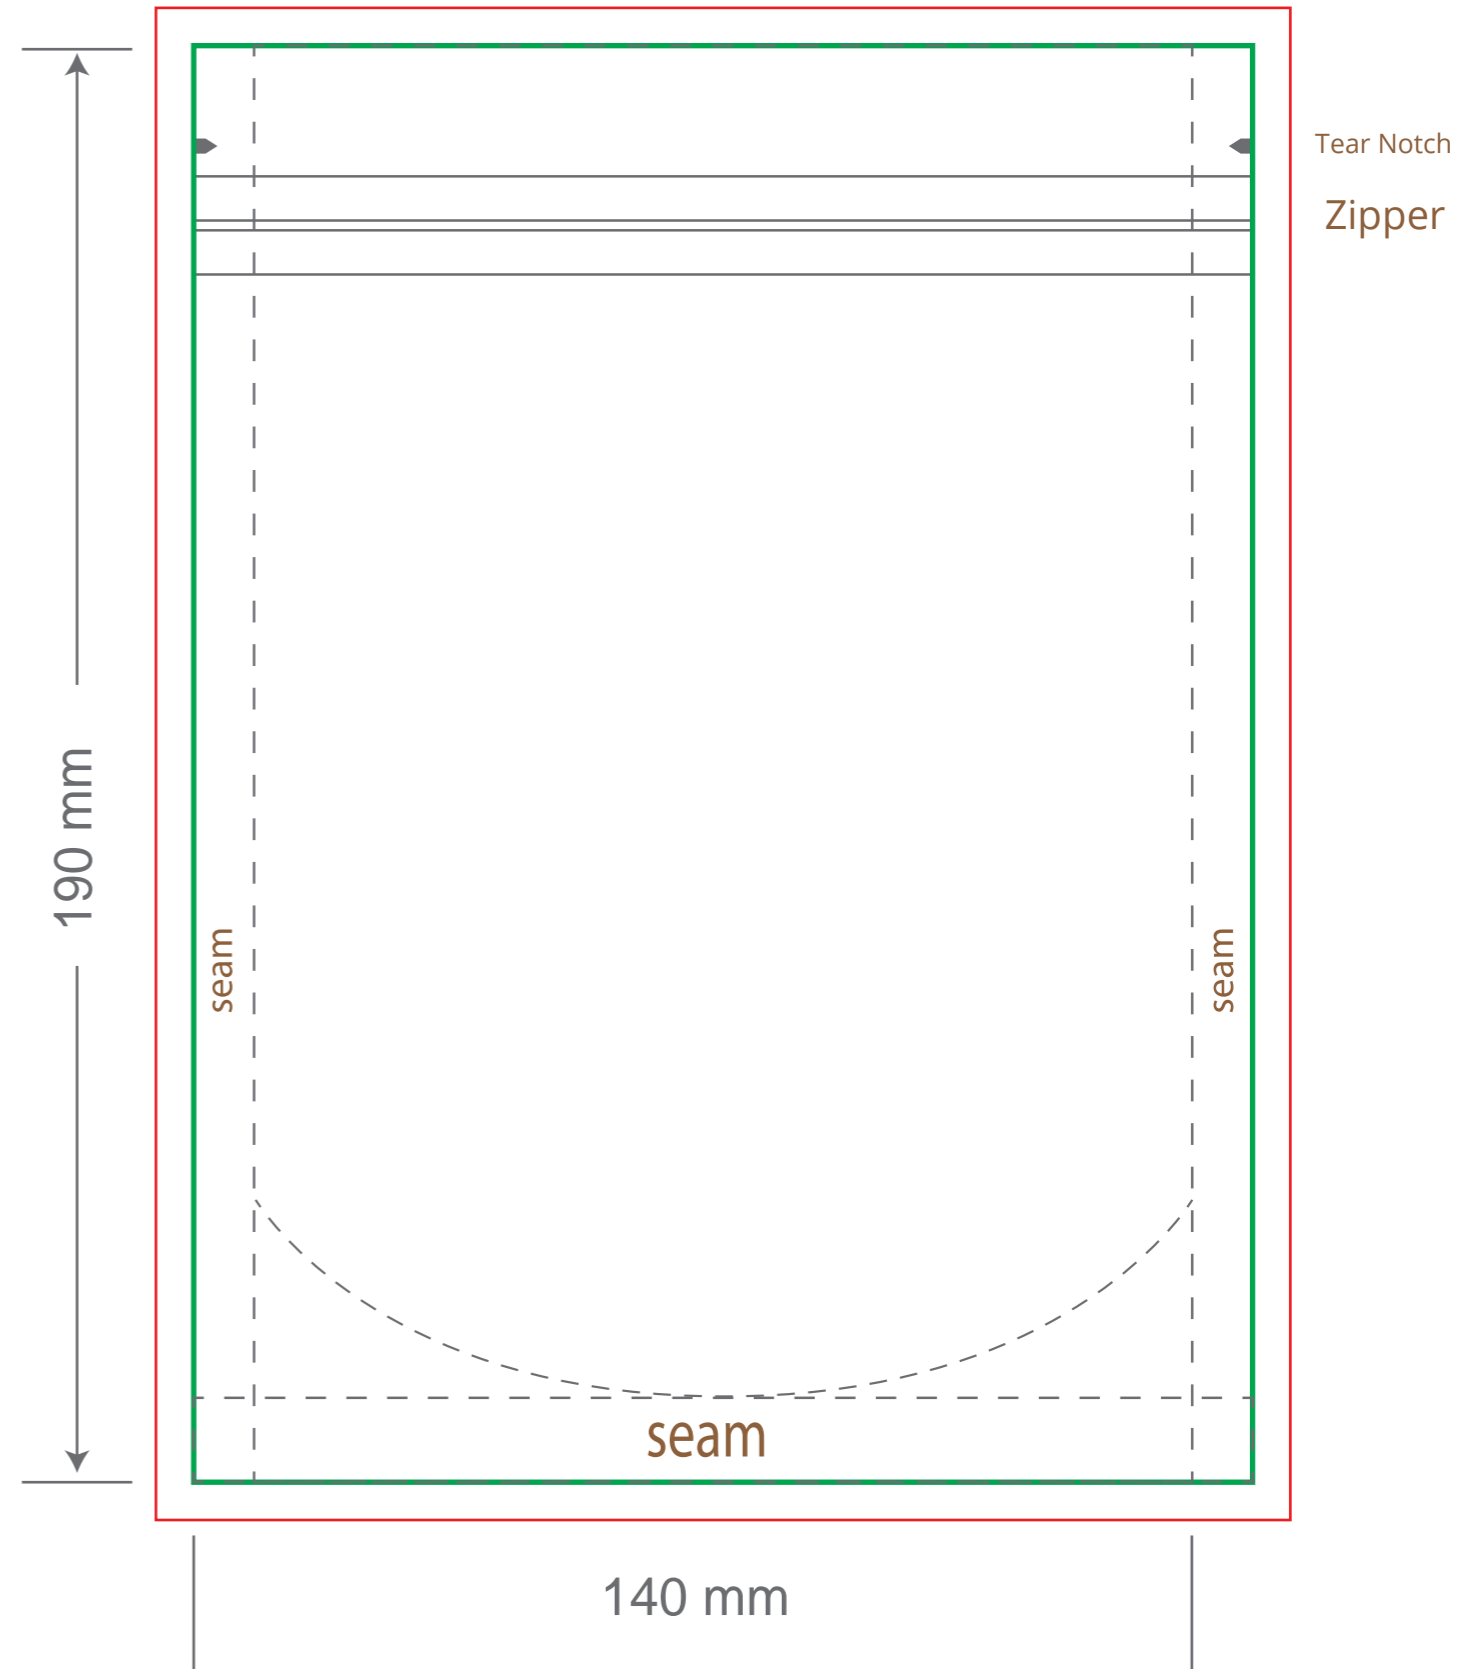

Front

Tear Notch
Zipper

Back

Tear Notch
Zipper

Green area is the bag area can with printing, except the window area.

Red area is the bleed area, please extend your artwork outside the green area within the red area.