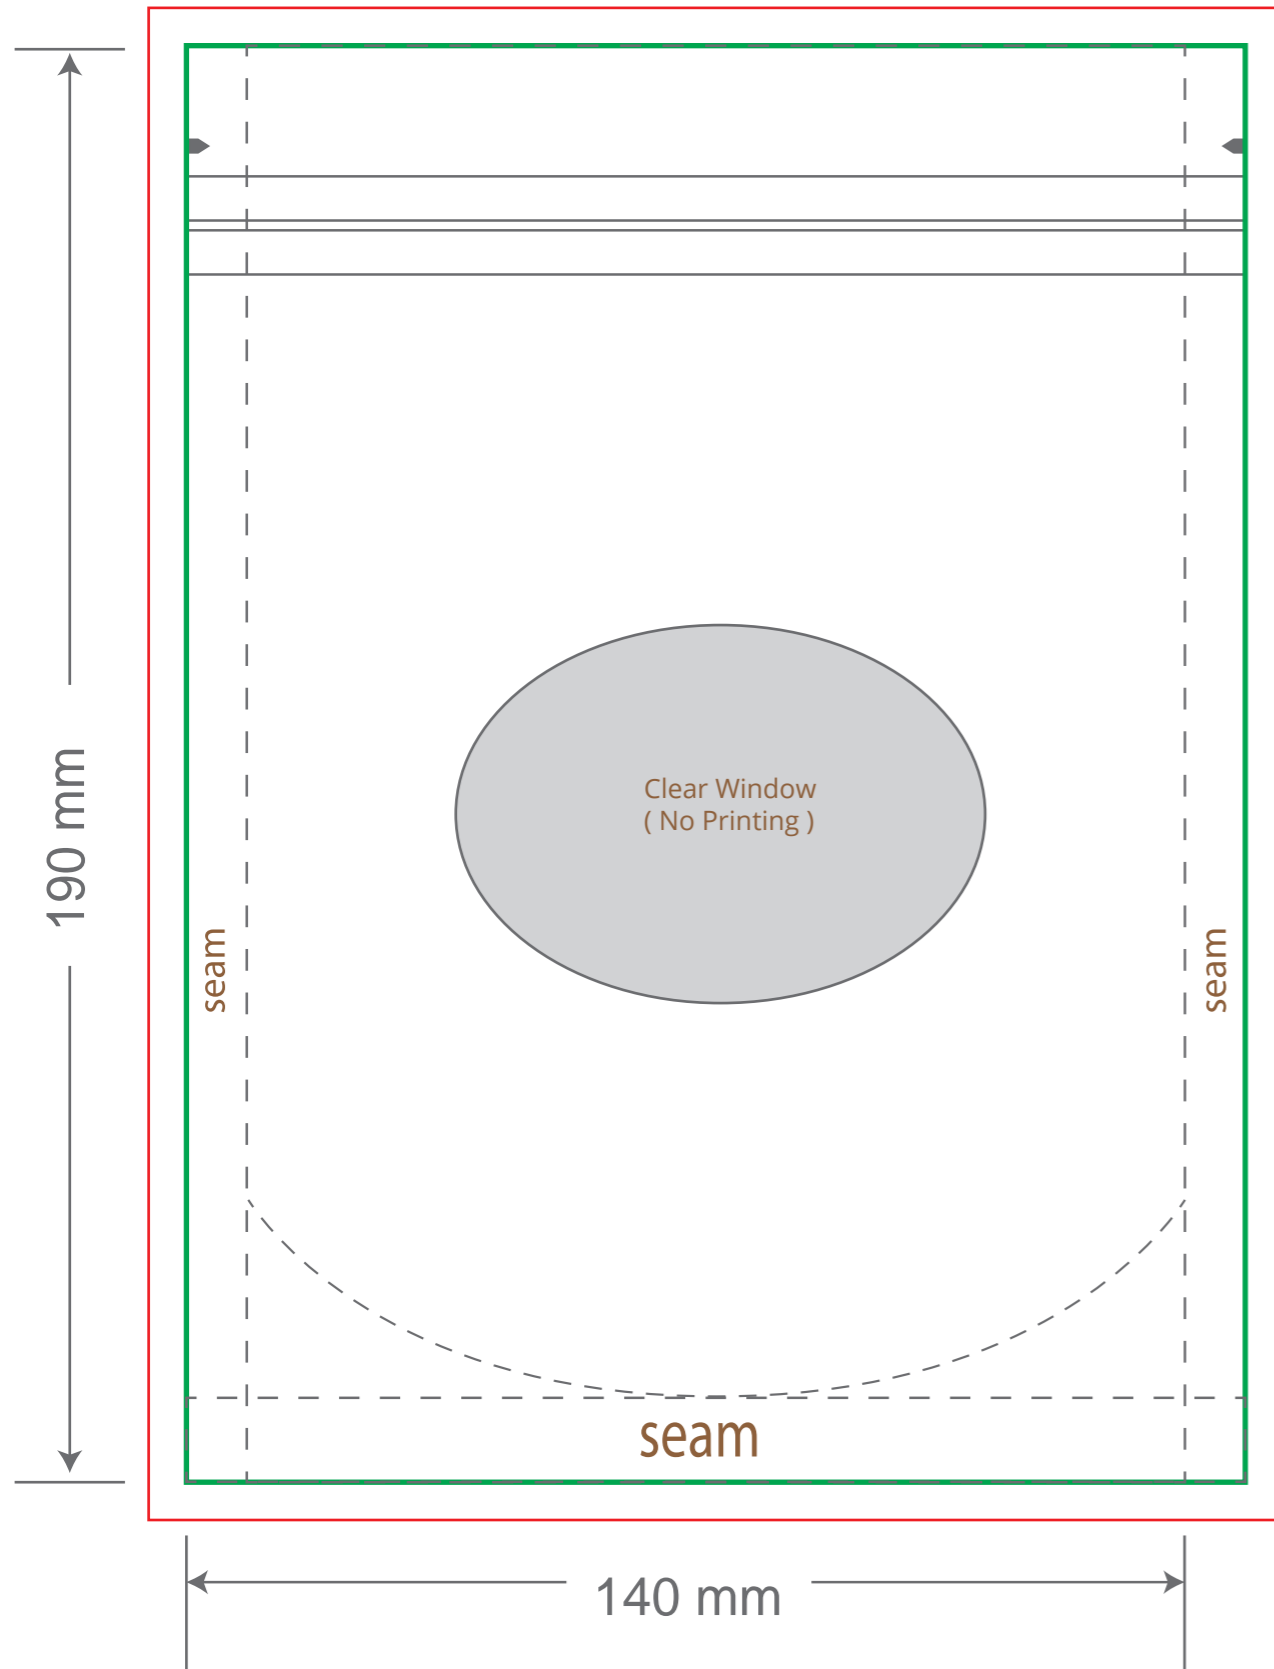

Front

Tear Notch
Zipper

Back

Tear Notch
Zipper

Green area is the bag area can with printing, except the window area.

Red area is the bleed area, please extend your artwork outside the green area within the red area.