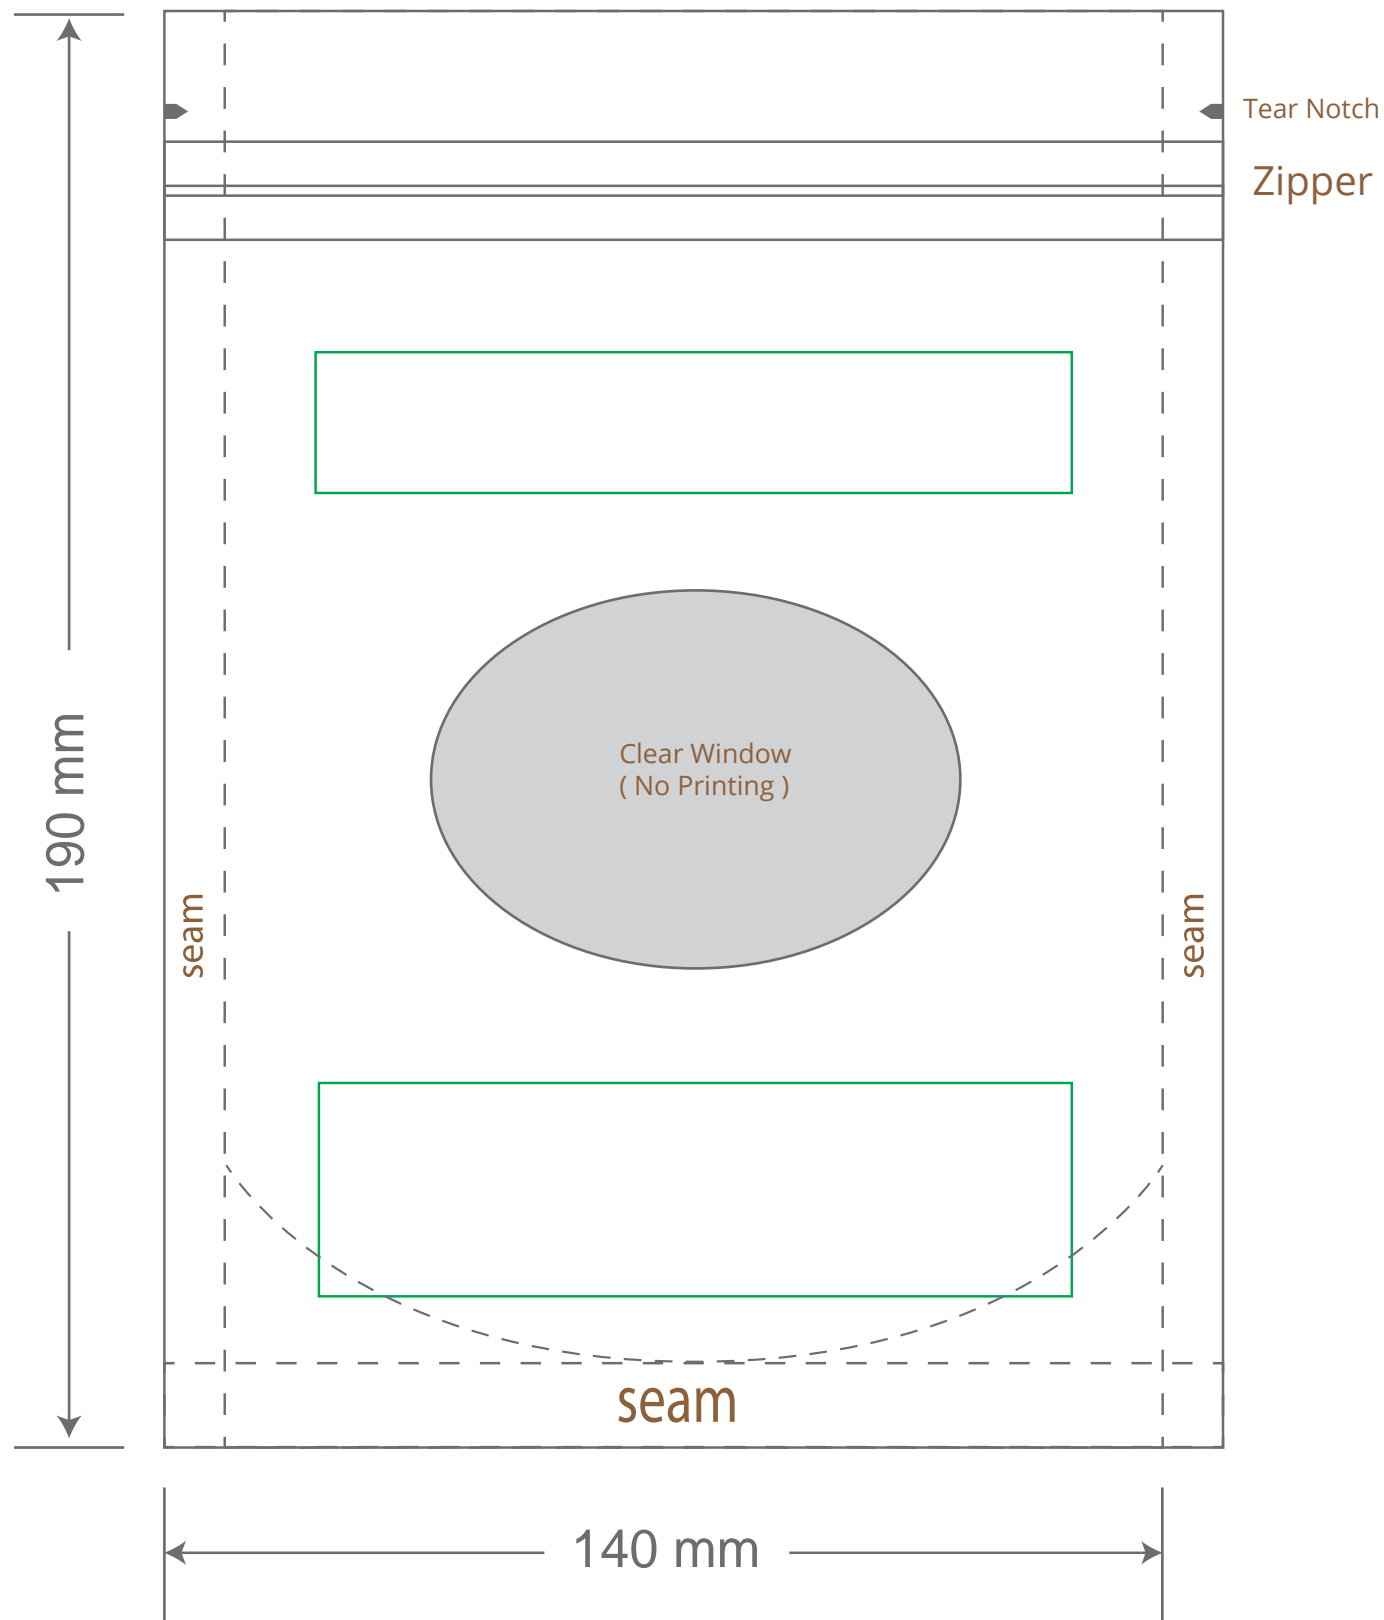

Front

Back

Green area is the bag area is the printing area, artwork with at most 2 colors for silkscreen printing.

Note: In Silkscreen printing Text font size must be bigger than 11pt can be clearly printed.