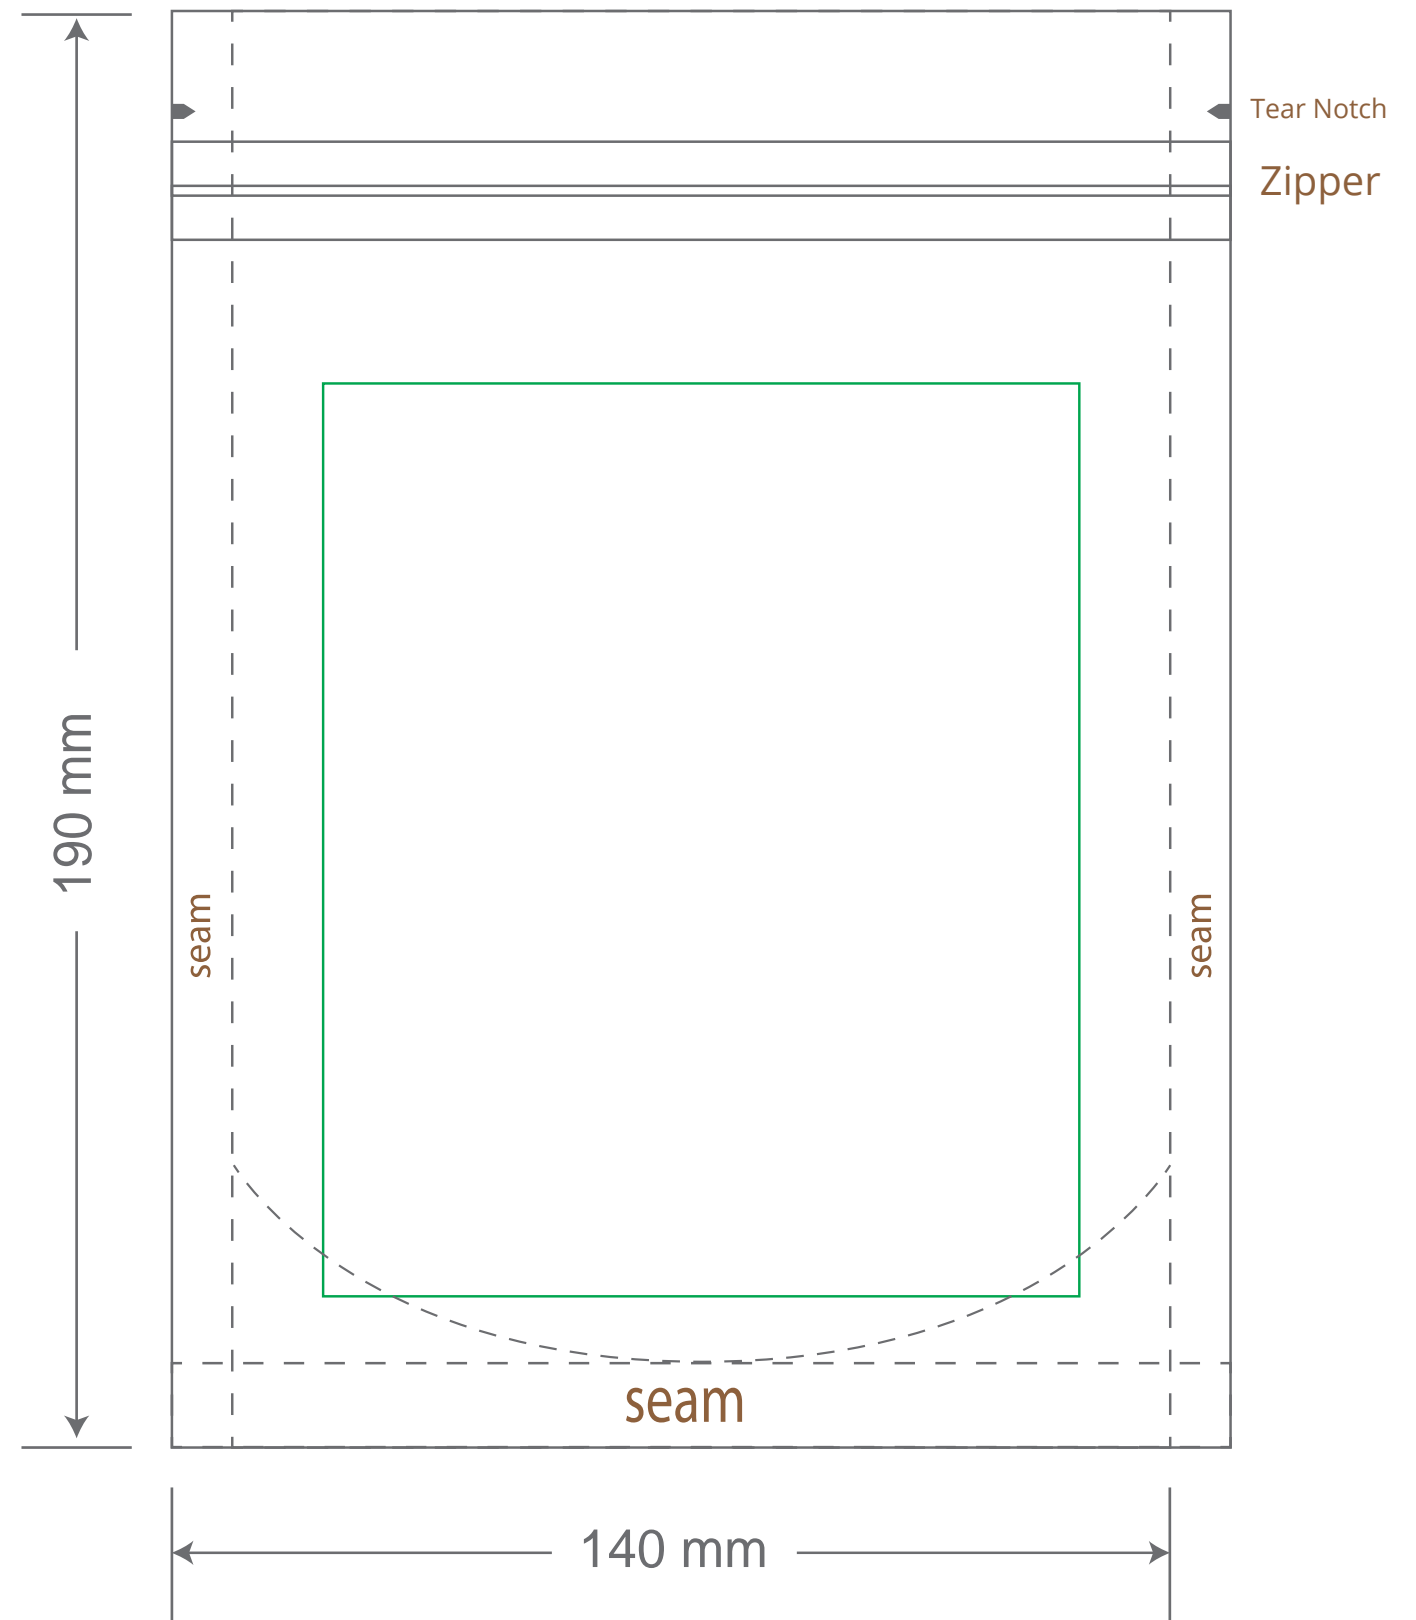

Front

Back

Green area is the bag area is the printing area, artwork with at most 2 colors for silkscreen printing.

Note: In Silkscreen printing Text font size must be bigger than 11pt can be clearly printed.